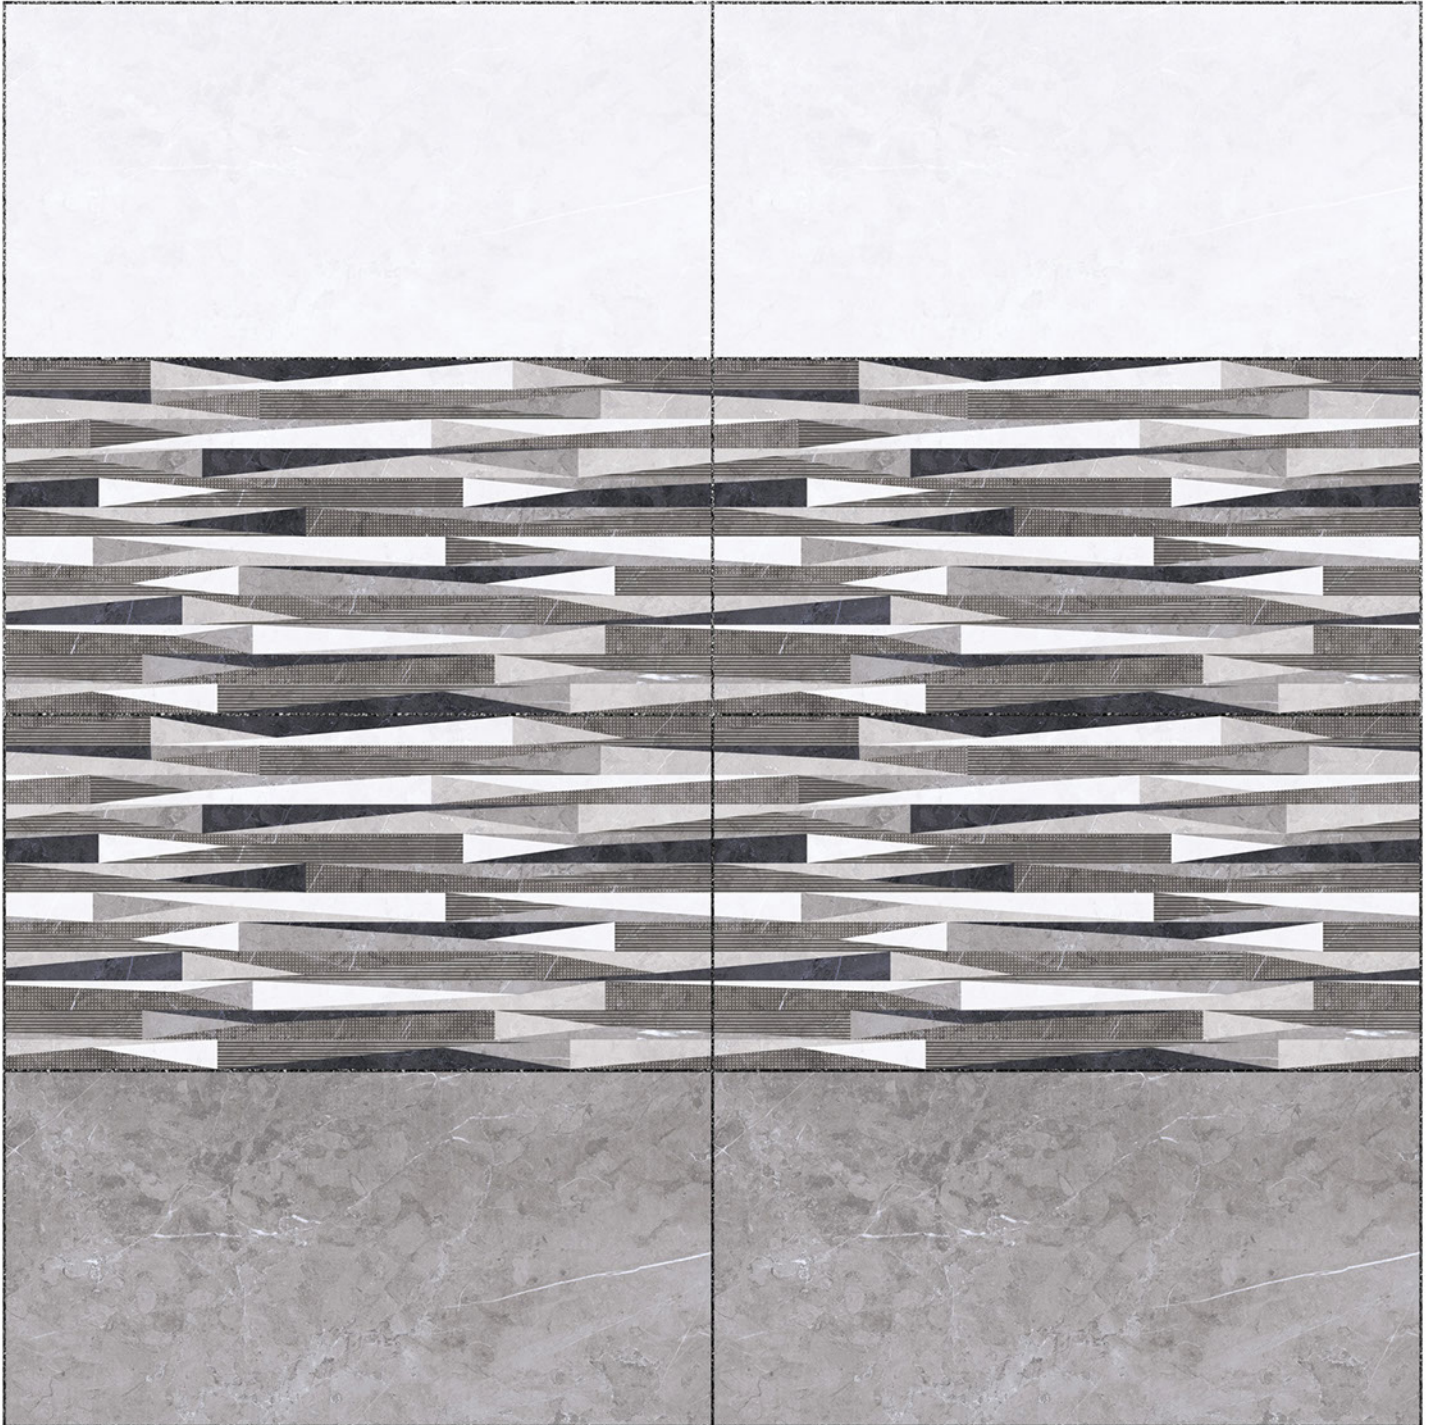

DK

Heat Resistance

100 % Waterproof

Durable

Resistance to Frost

12''x24''
300 x 600 mm

GLOSSY WallTiles Collection

24006