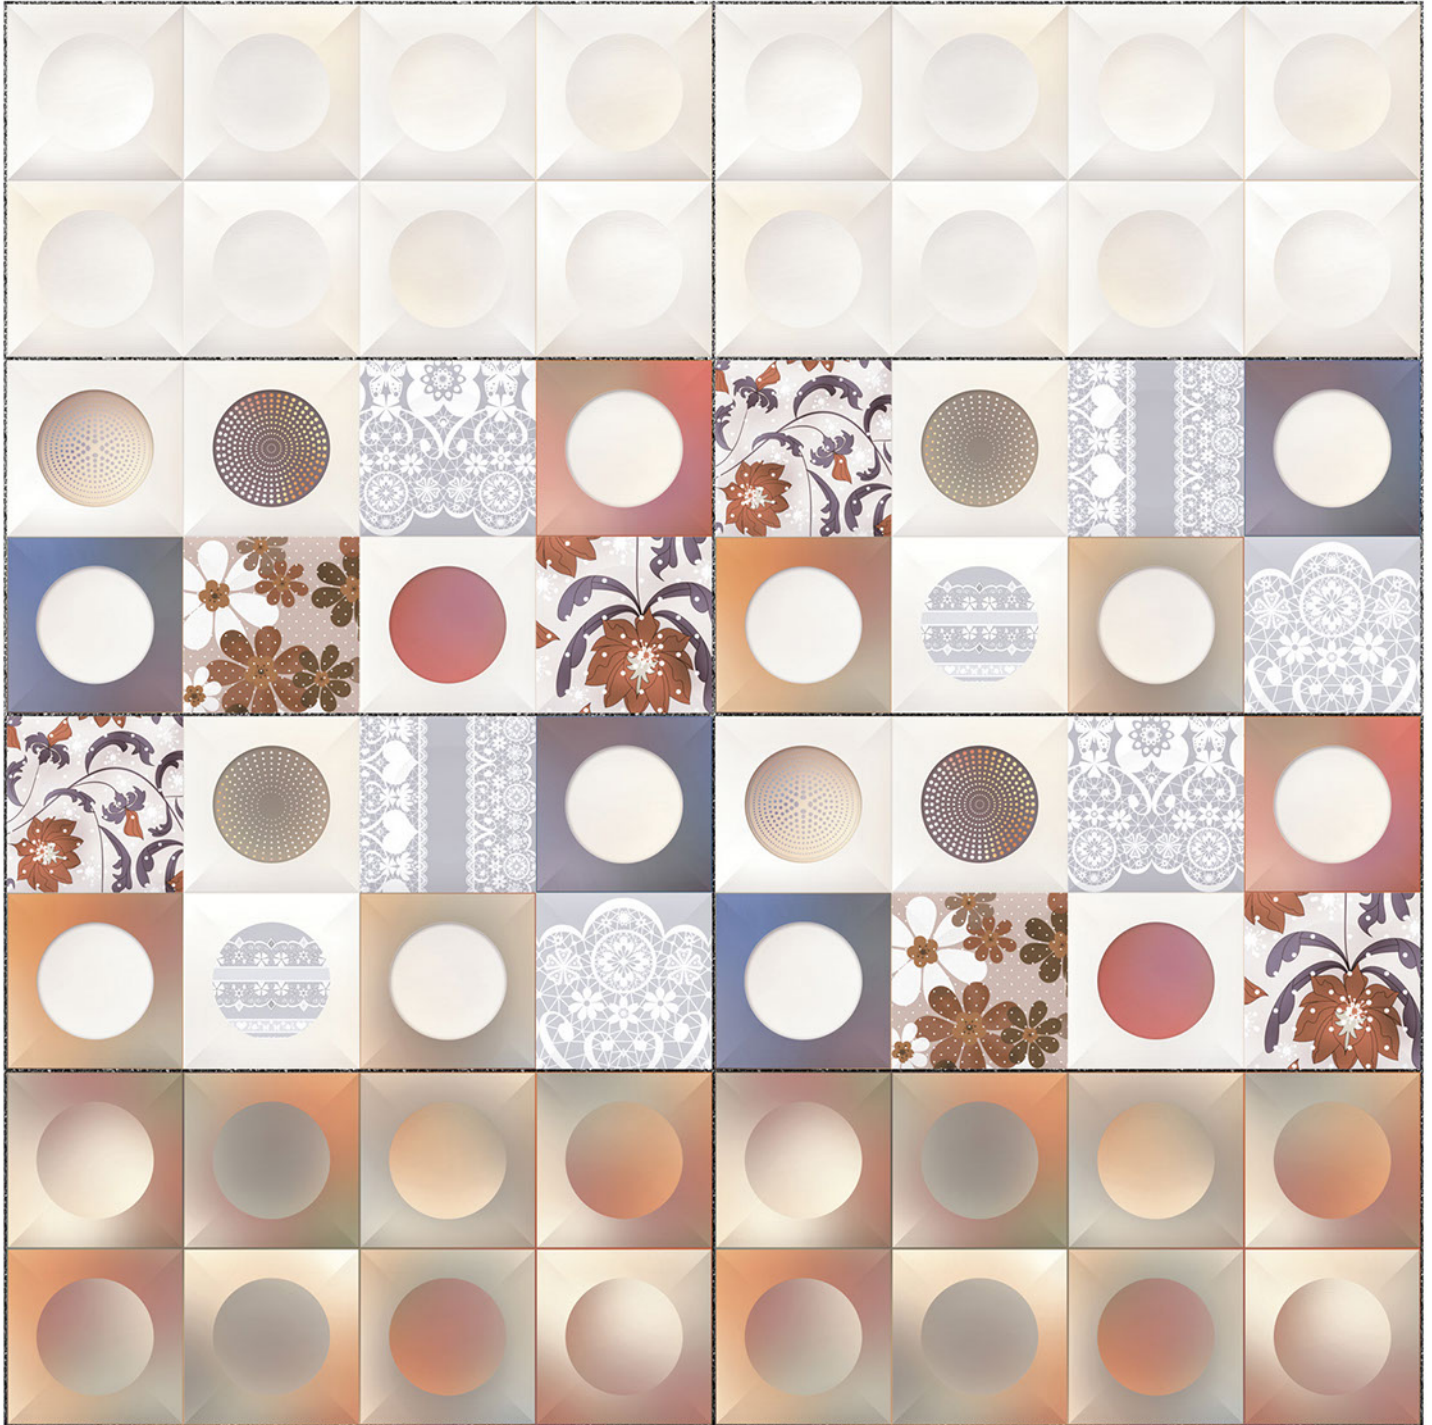

GLOSSY WallTiles Collection

24004

LT

HL1

HL2

DK

Heat Resistance

100 % Waterproof

Durable

Resistance to Frost

12''x24''
300 x 600 mm