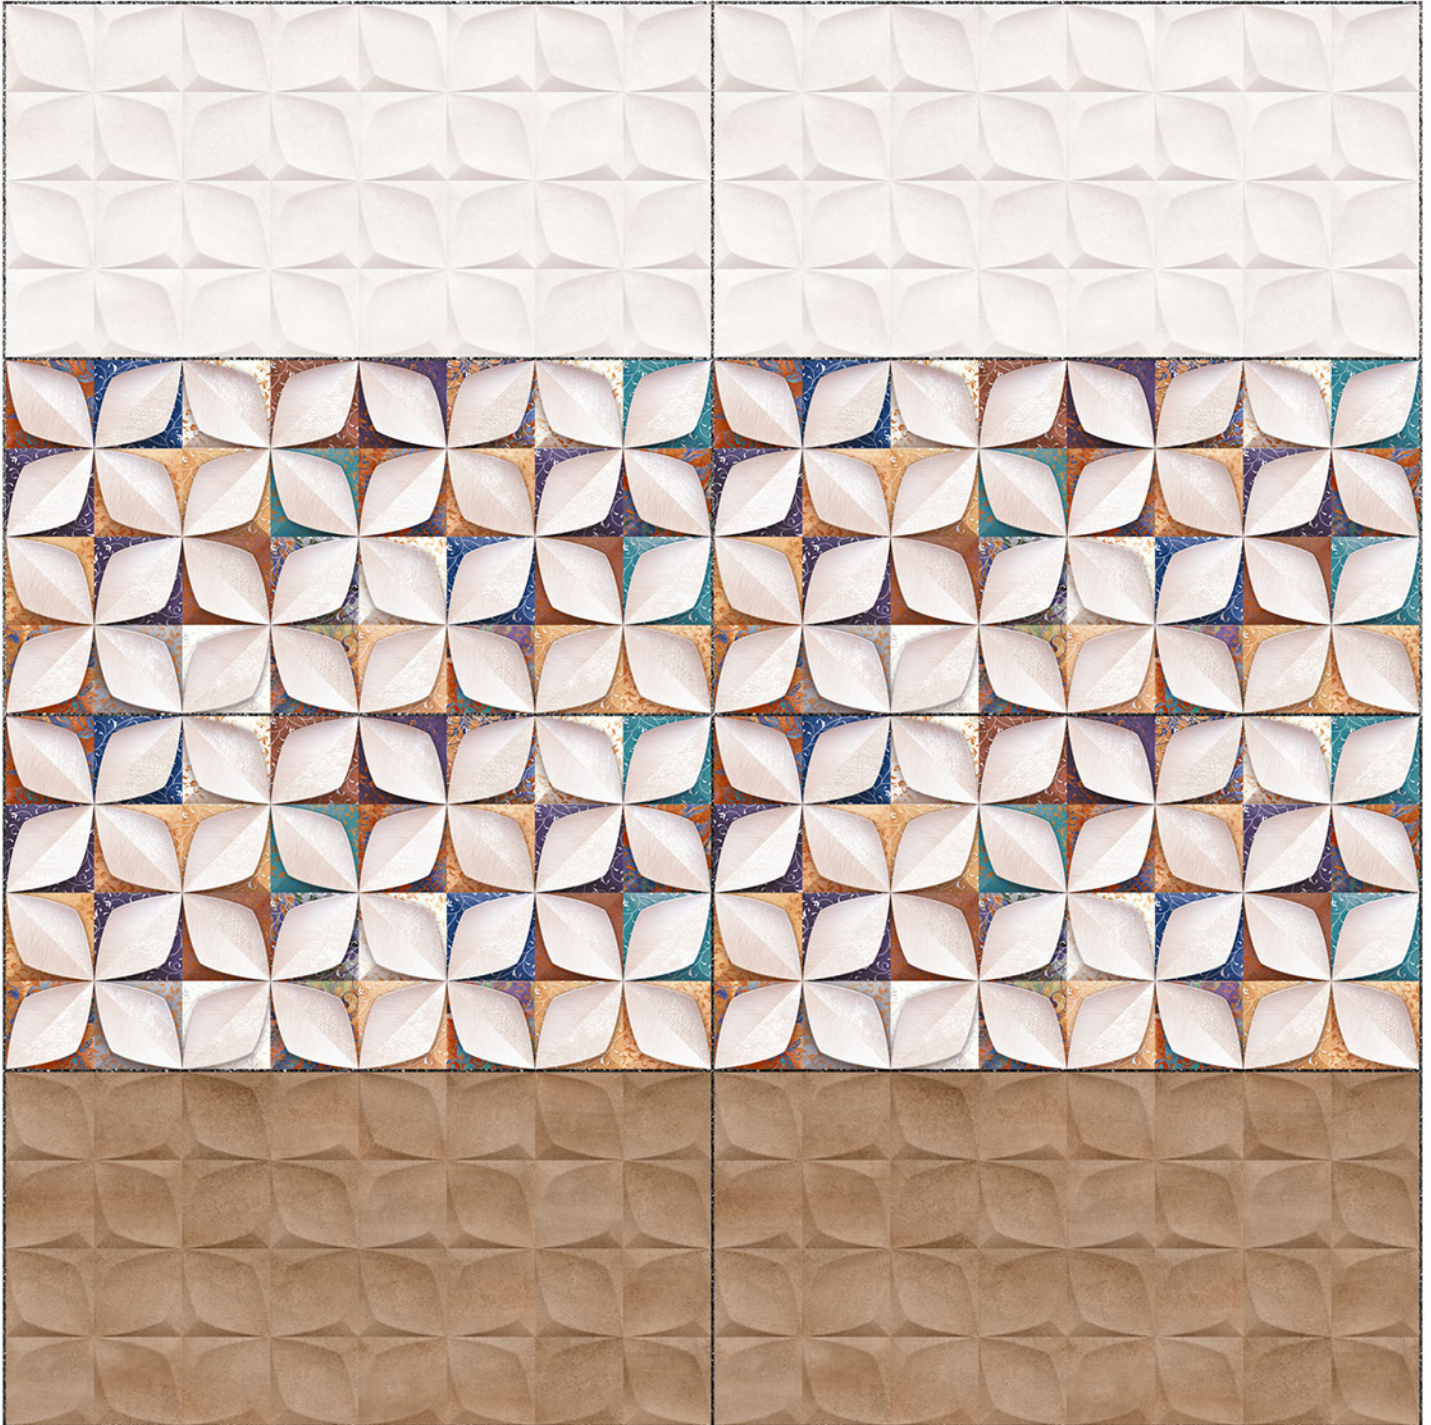

Heat Resistance

100 % Waterproof

Durable

Resistance to Frost

12''x24''
300 x 600 mm

GLOSSY Wall Tiles Collection

24029

LT