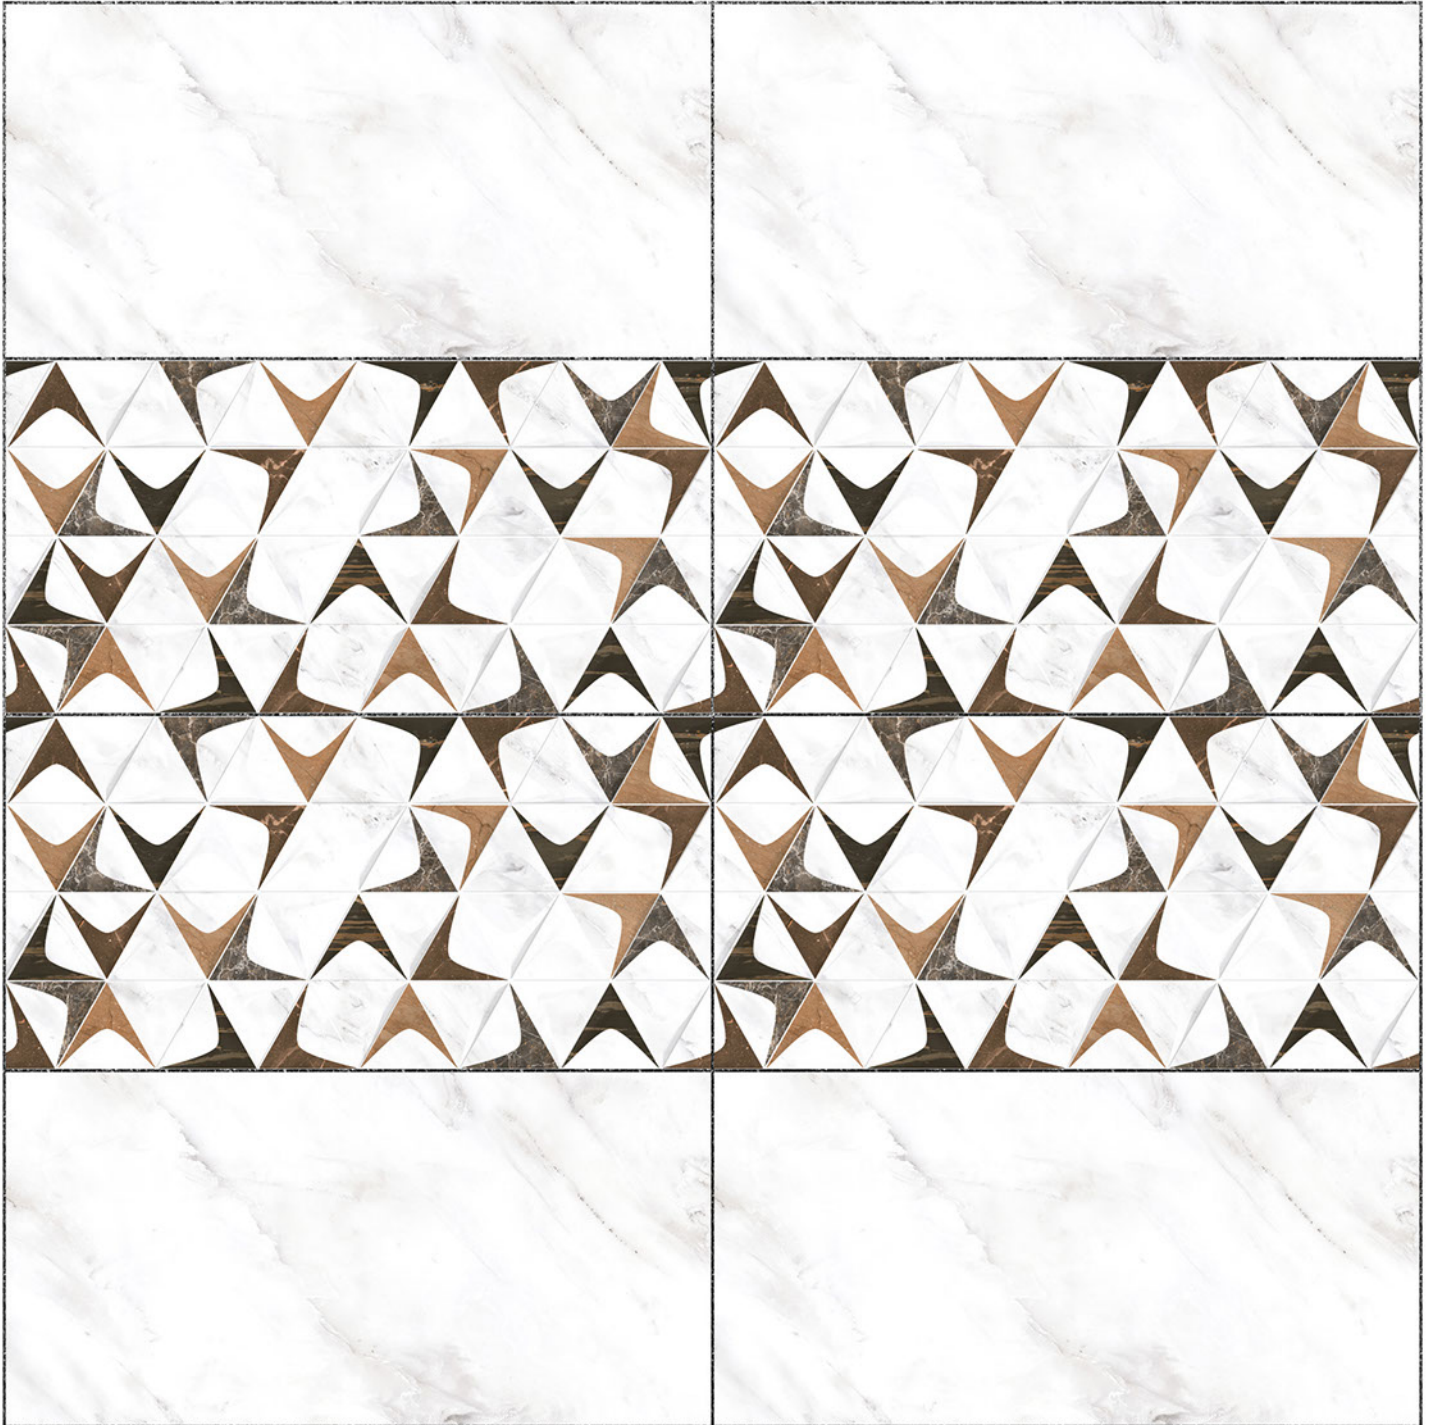

HL

DK

Heat Resistance

100 % Waterproof

Durable

Resistance to Frost

12" x 24"
300 x 600 mm

GLOSSY WallTiles Collection