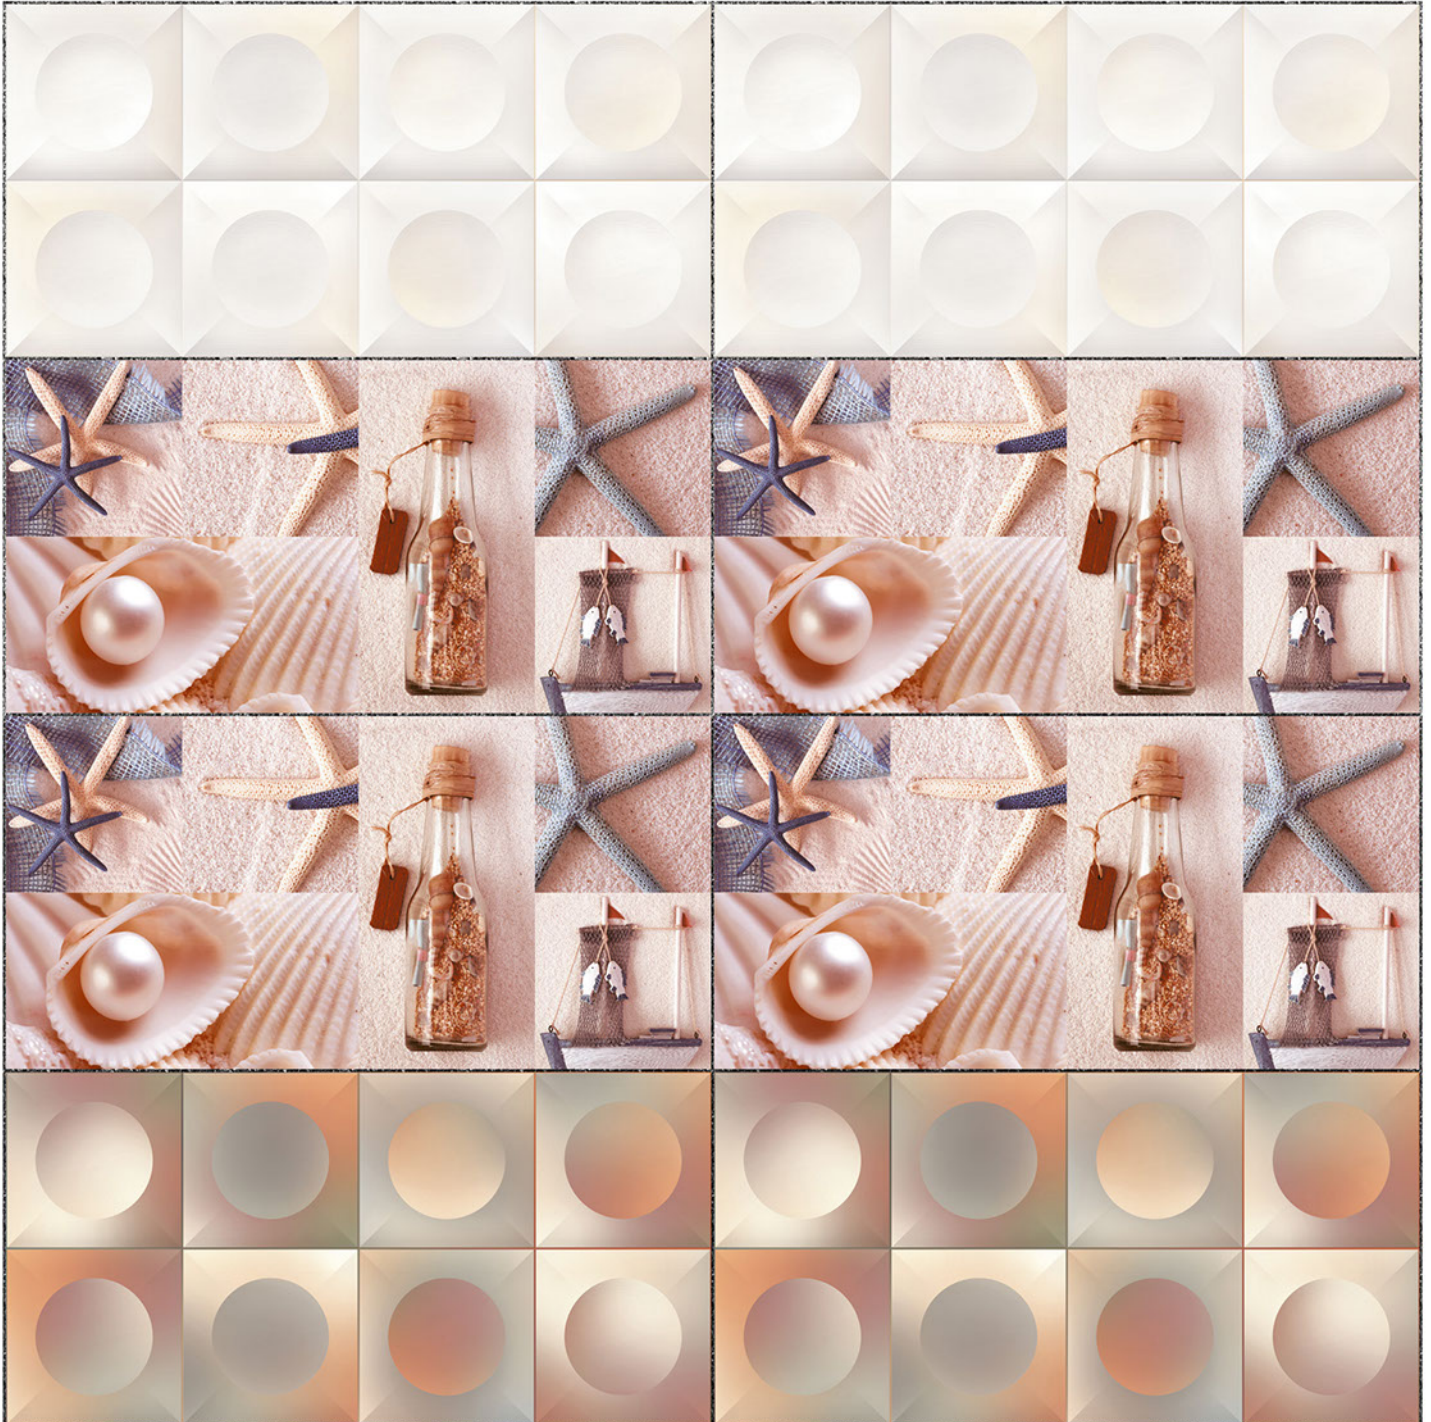

GLOSSY WallTiles Collection

24004

LT

HL4

DK

Heat Resistance

100 % Waterproof

Durable

Resistance to Frost

12''x24''
300 x 600 mm