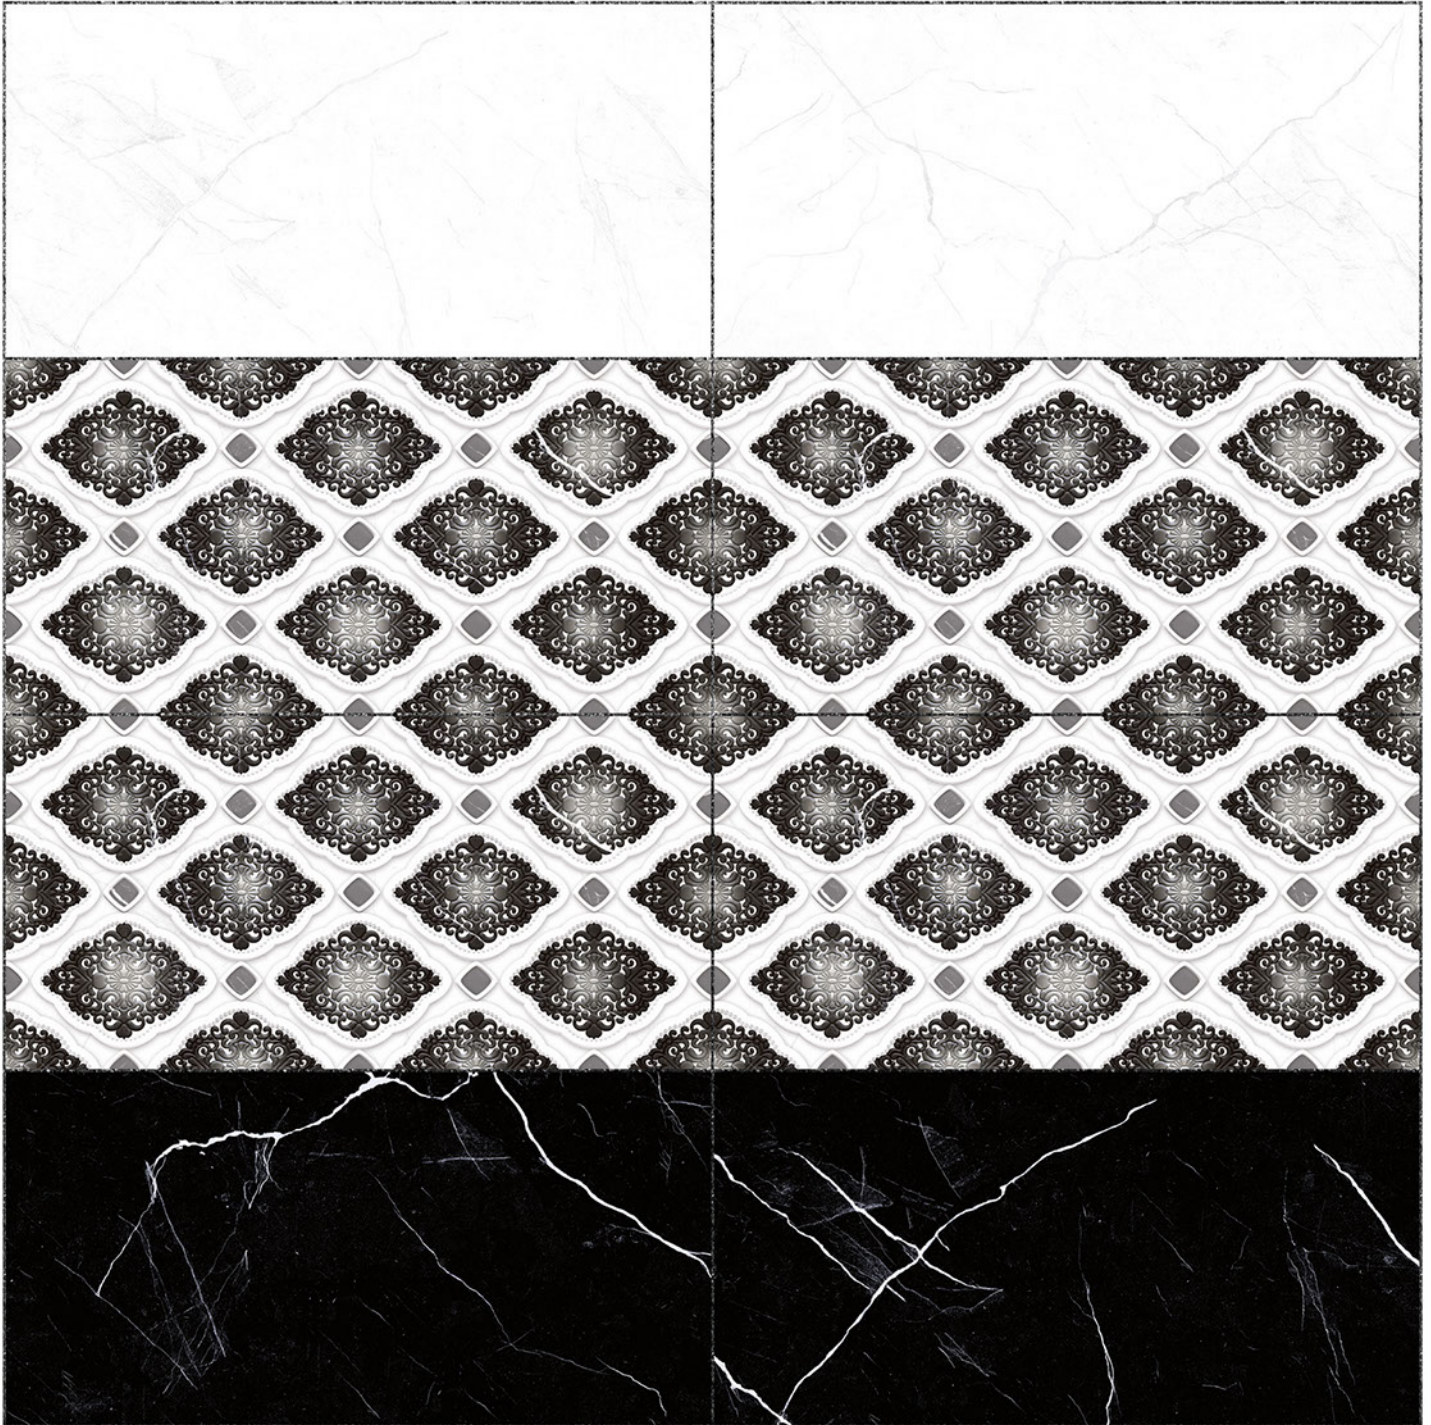

HL6

DK

Heat Resistance

100 % Waterproof

Durable

Resistance to Frost

12''x24''
300 x 600 mm

GLOSSY WallTiles Collection