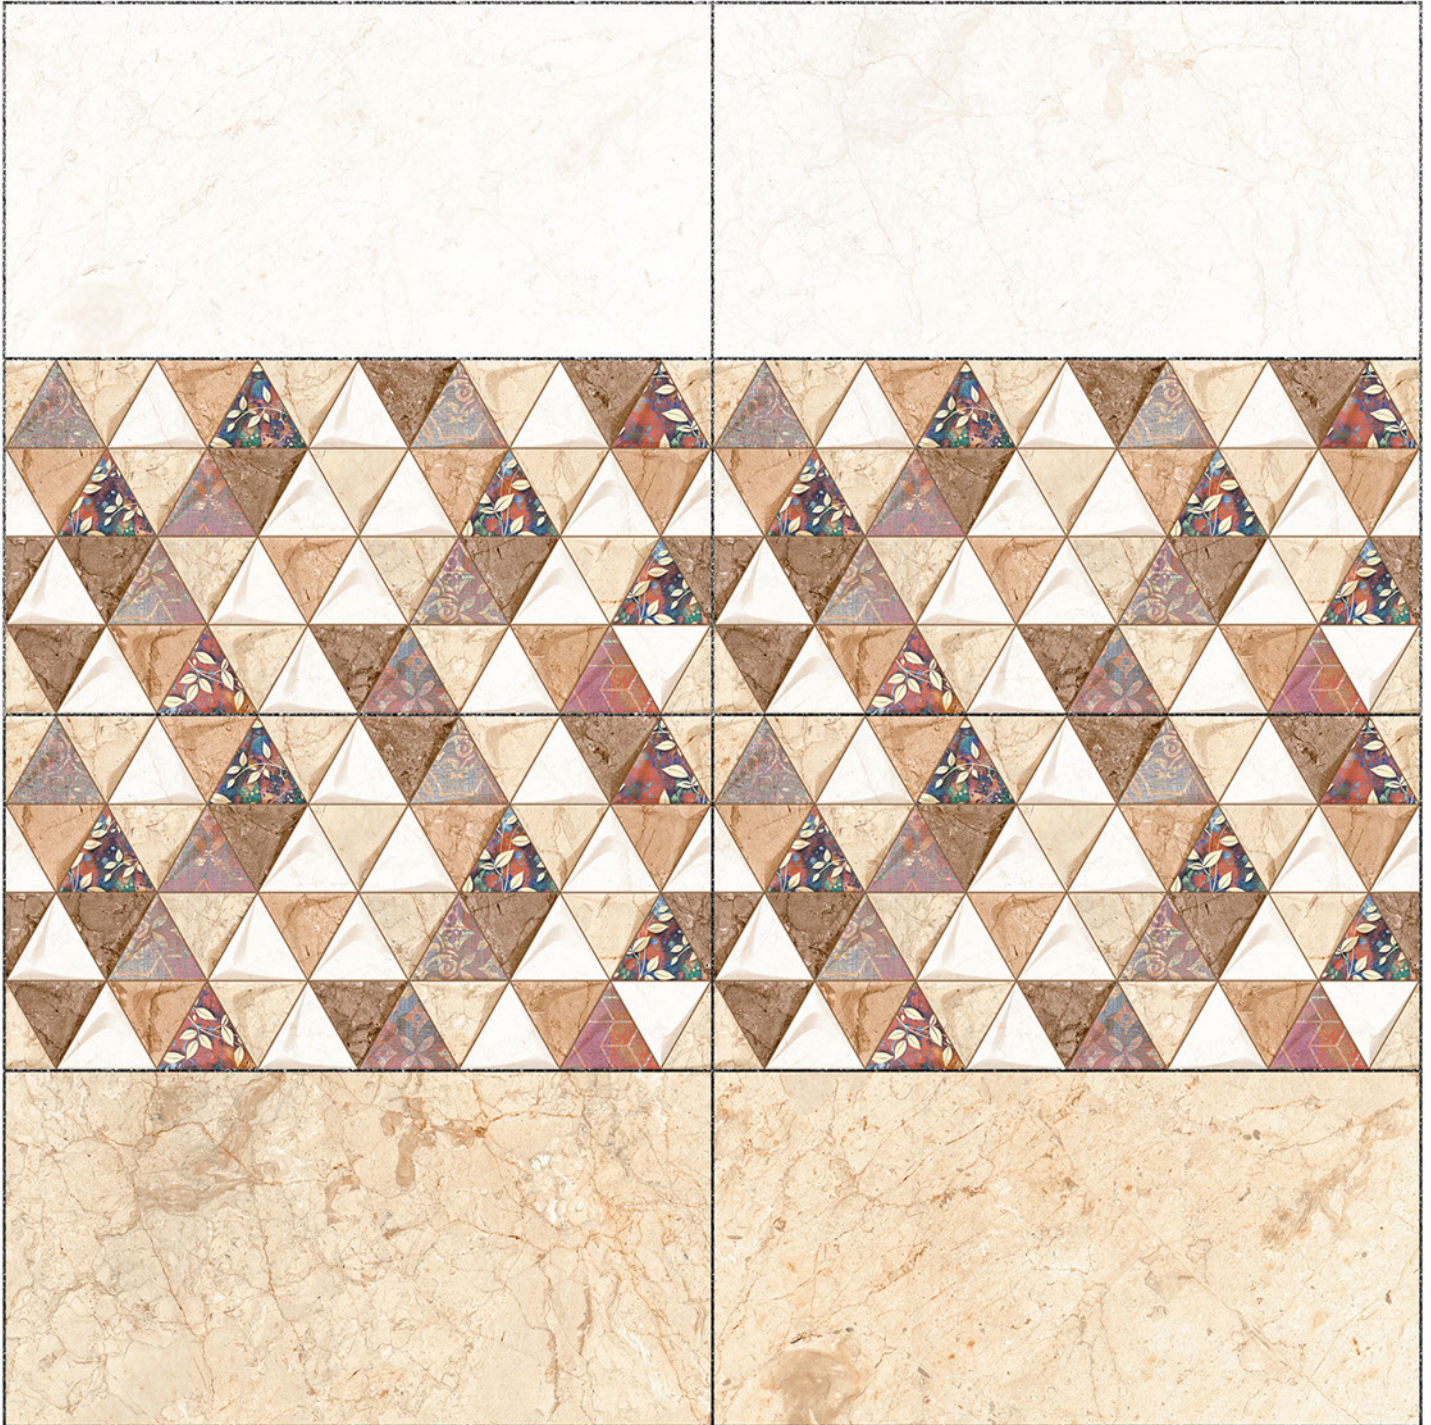

Heat Resistance

100 % Waterproof

Durable

Resistance to Frost

12''x24''
300 x 600 mm

GLOSSY Wall Tiles Collection

24039

LT