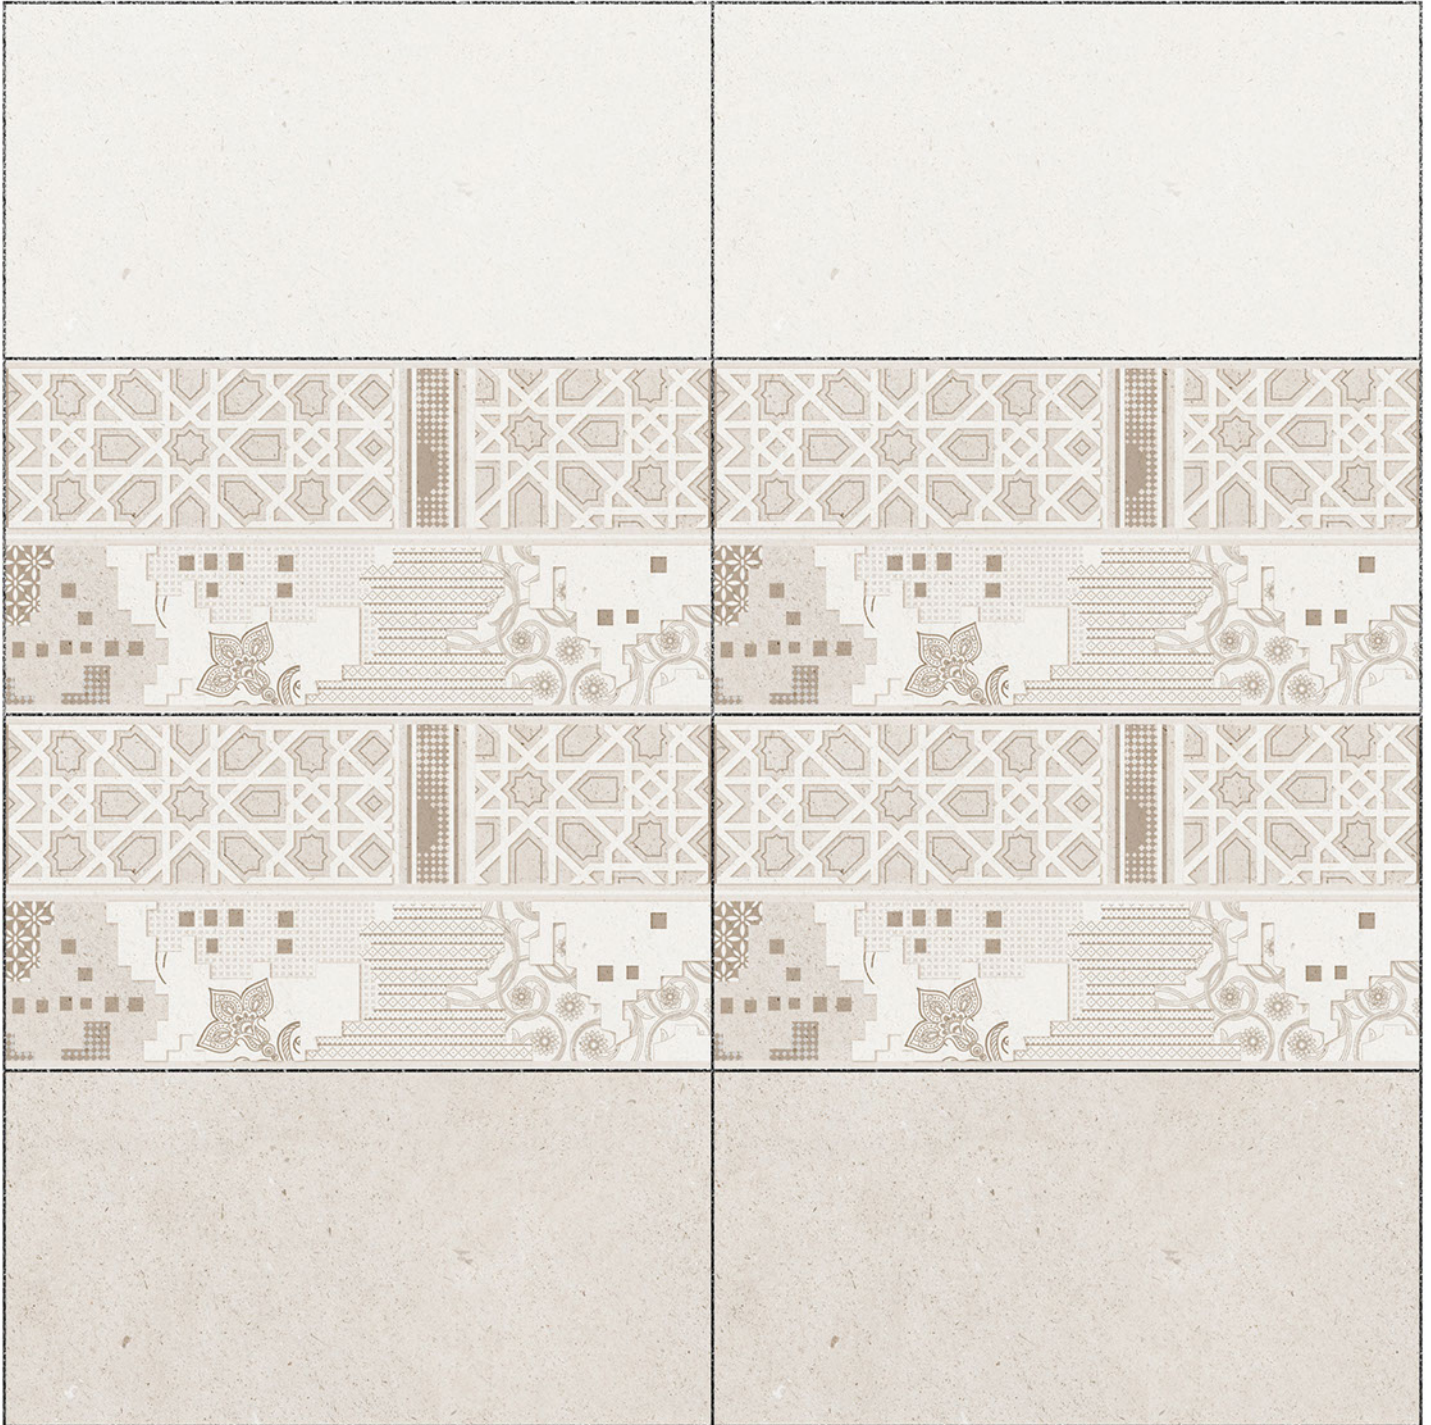

GLOSSY WallTiles Collection

24020

LT

HL

DK

Heat Resistance

100 % Waterproof

Durable

Resistance to Frost

12''x24''
300 x 600 mm