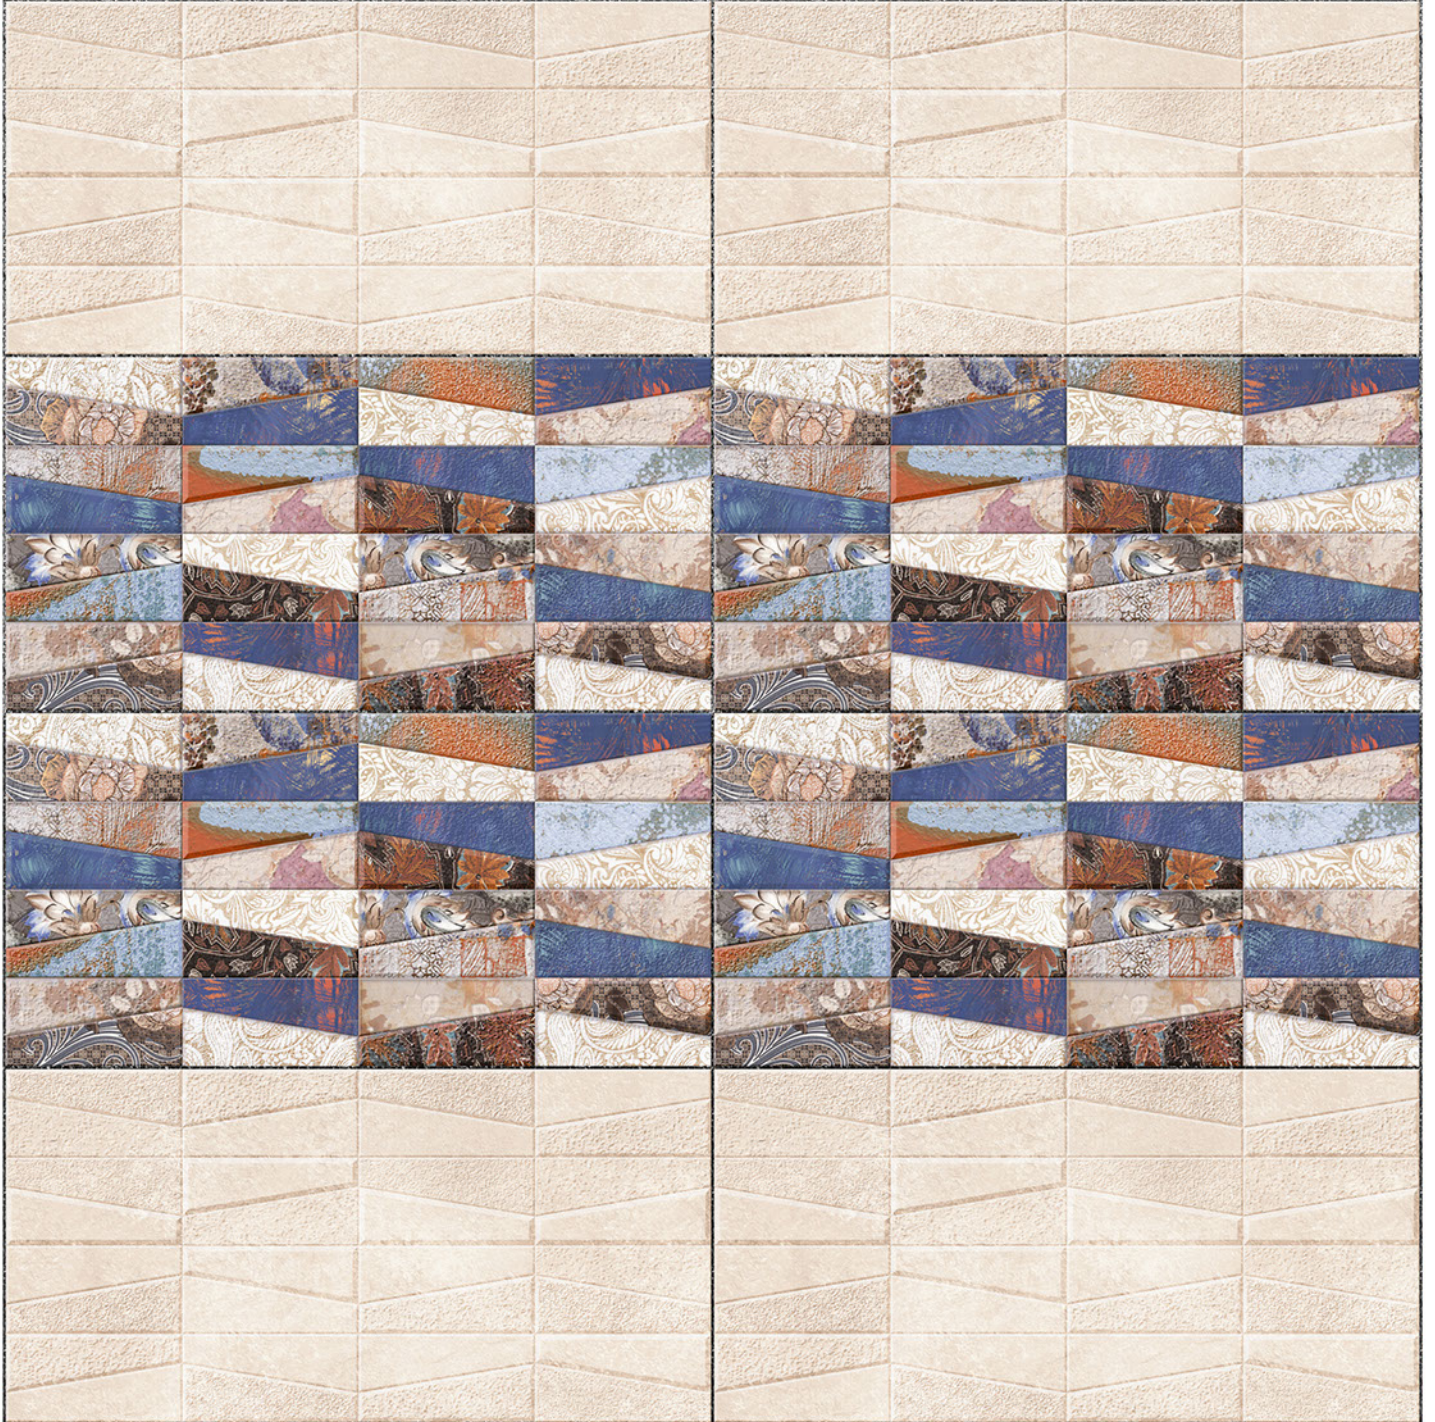

HL

DK

Heat Resistance

100 % Waterproof

Durable

Resistance to Frost

12" x 24"
300 x 600 mm

GLOSSY WallTiles Collection