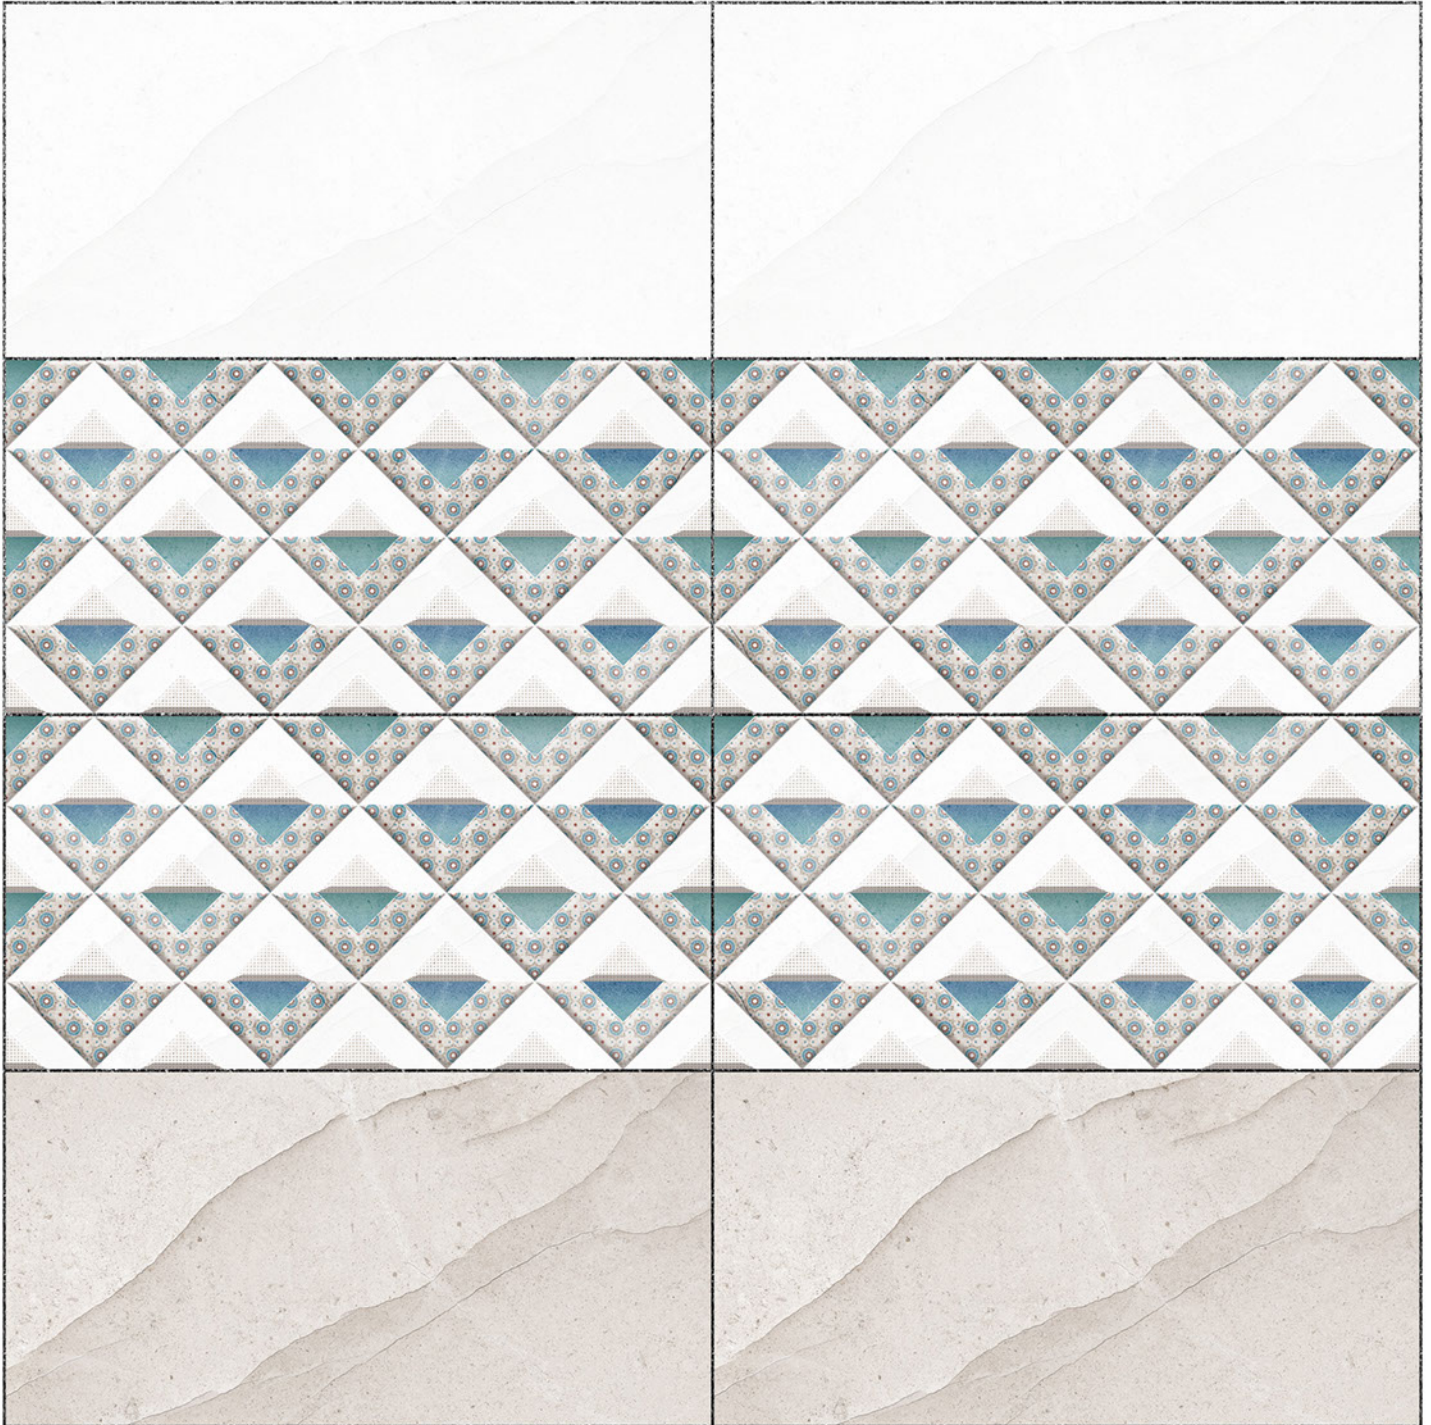

100 % Waterproof

Durable

Resistance to Frost

12" x 24"
300 x 600 mm

GLOSSY Wall Tiles Collection

24017

LT

HL