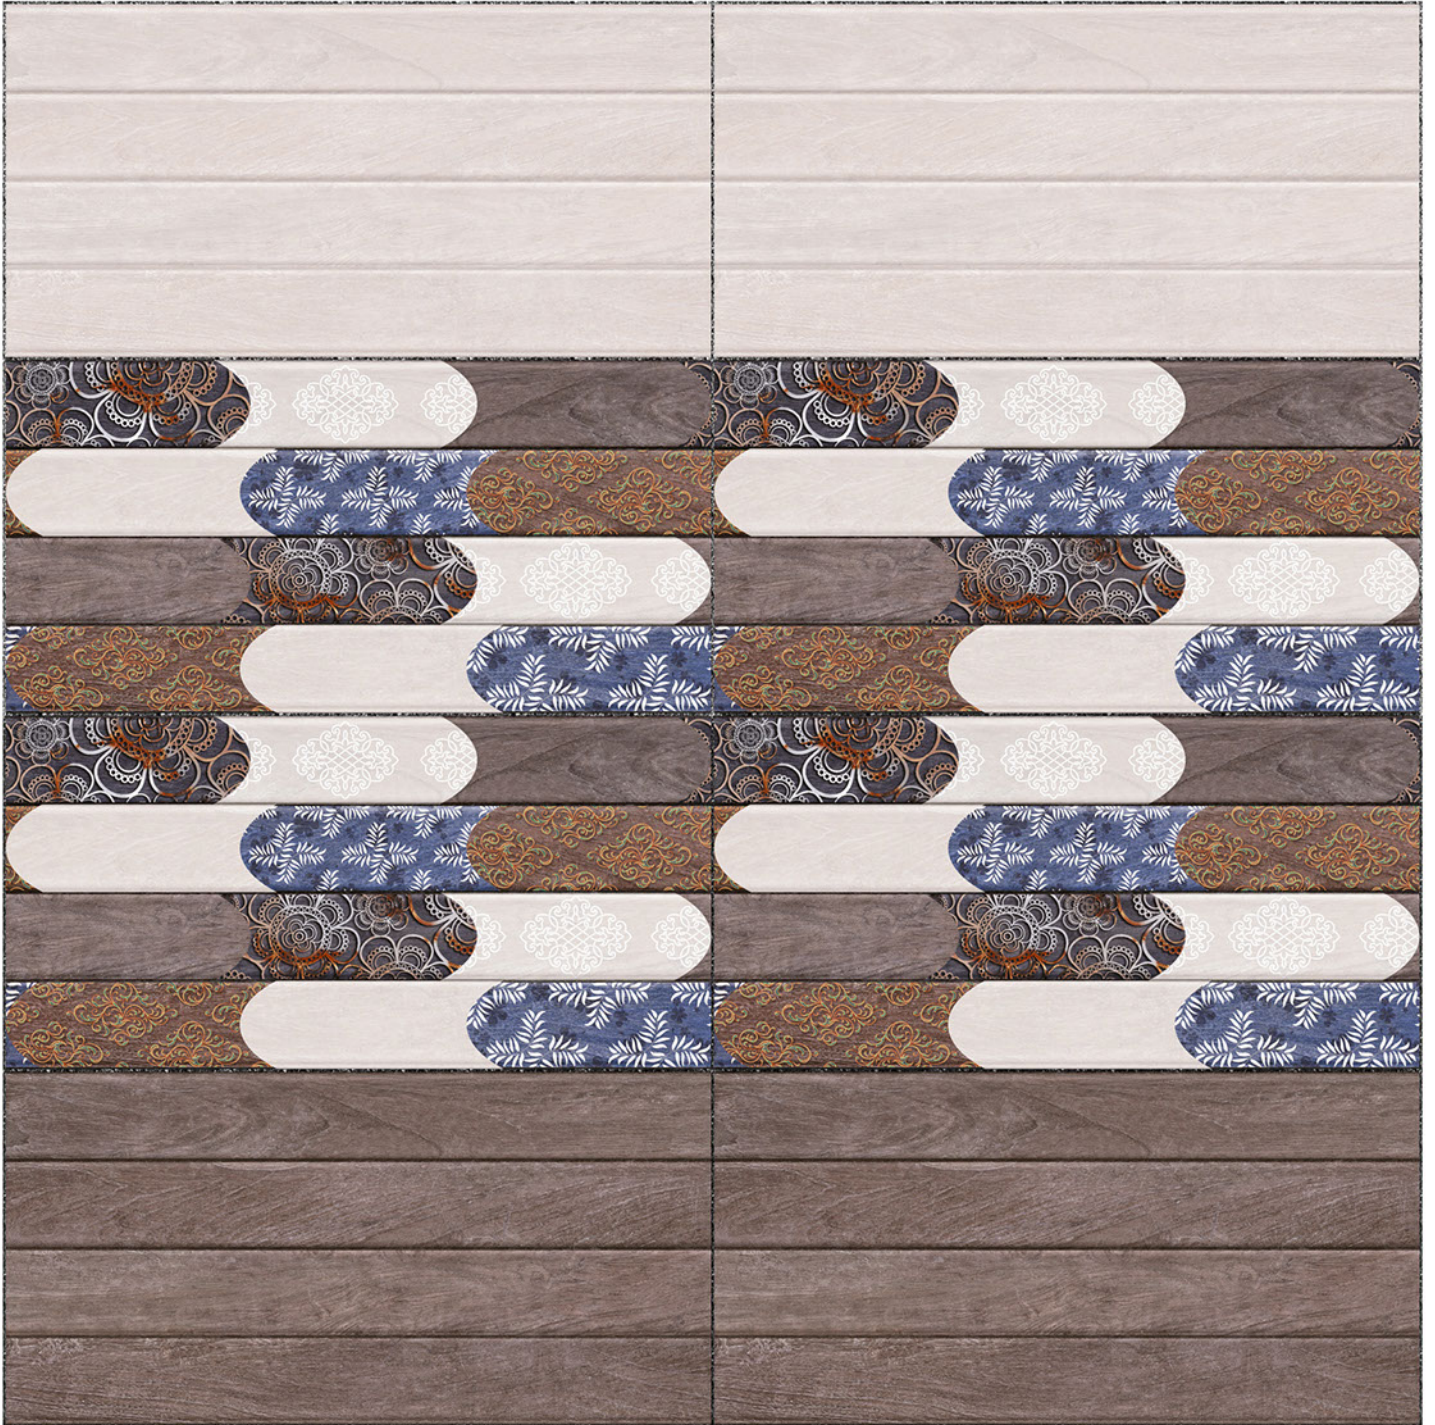

Heat Resistance

100 % Waterproof

Durable

Resistance to Frost

12''x24''
300 x 600 mm

GLOSSY WallTiles Collection

24042

LT