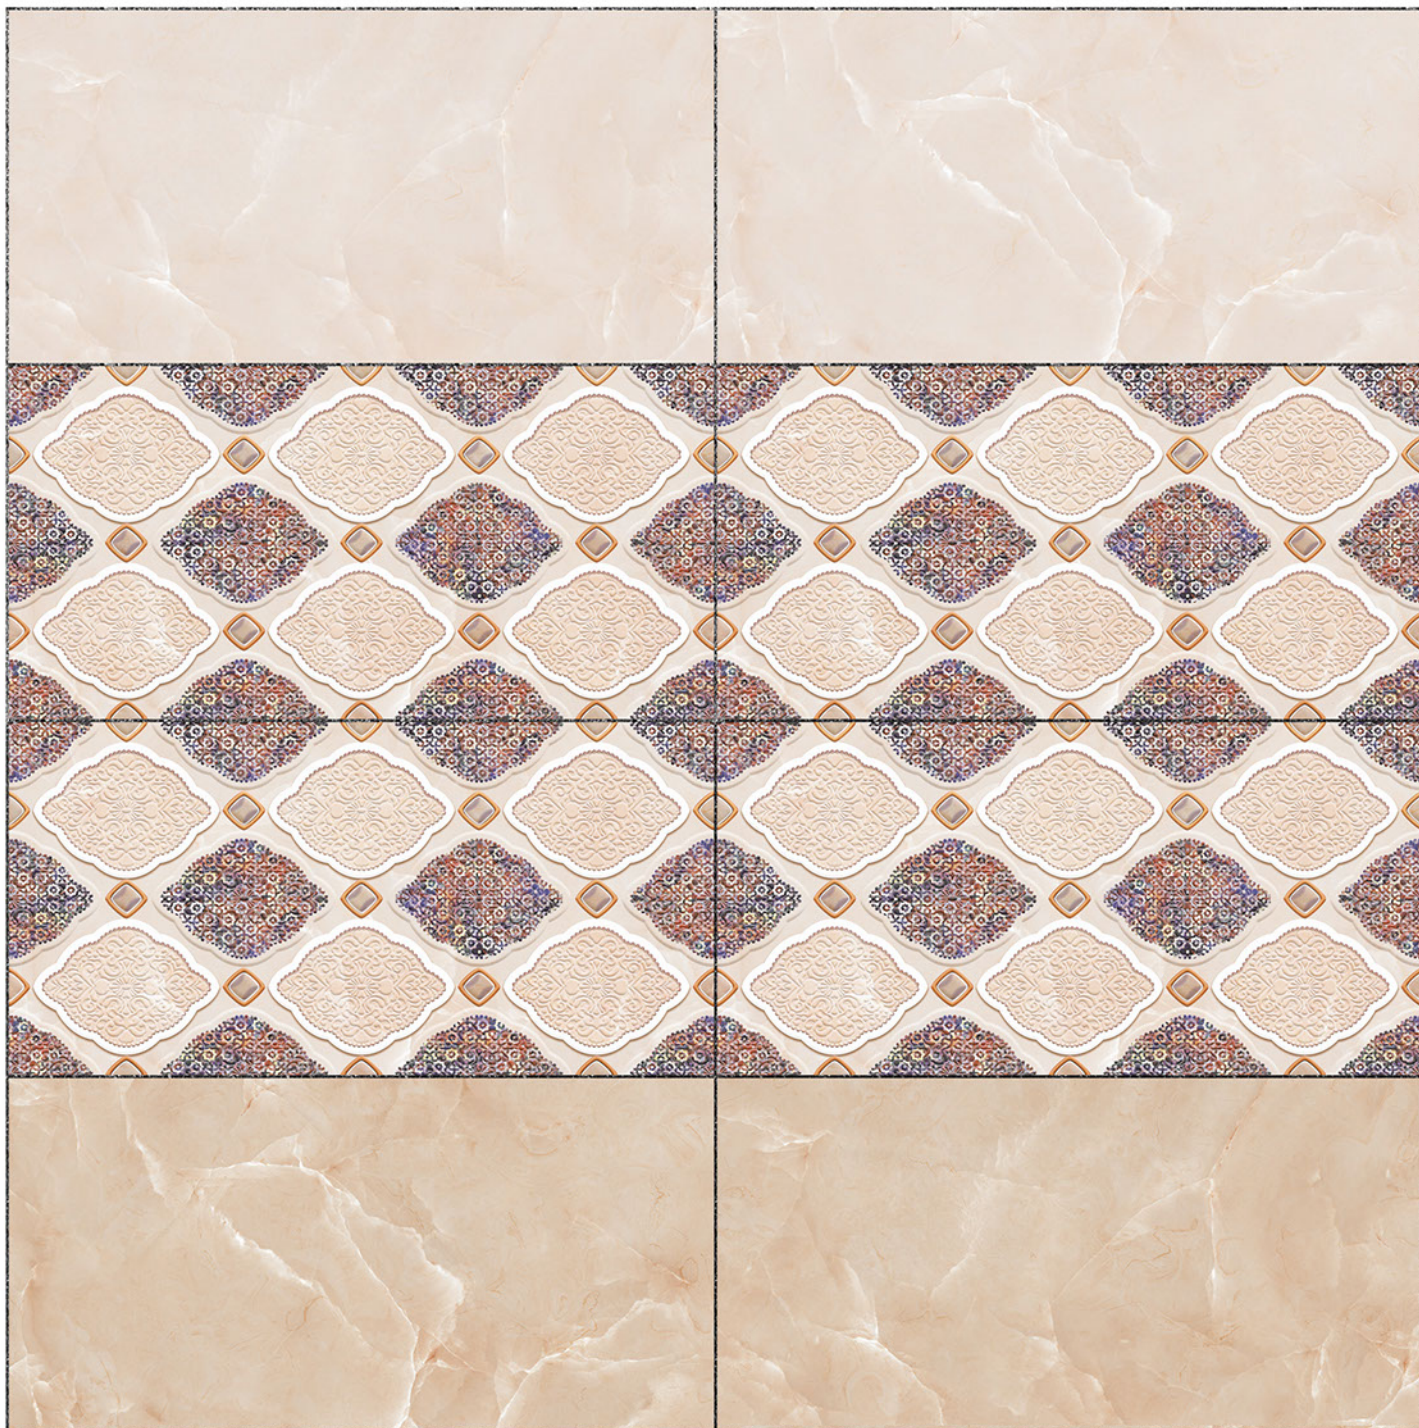

GLOSSY WallTiles Collection

24038

LT

HL

DK

Heat Resistance

100 % Waterproof

Durable

Resistance to Frost

12''x24''
300 x 600 mm