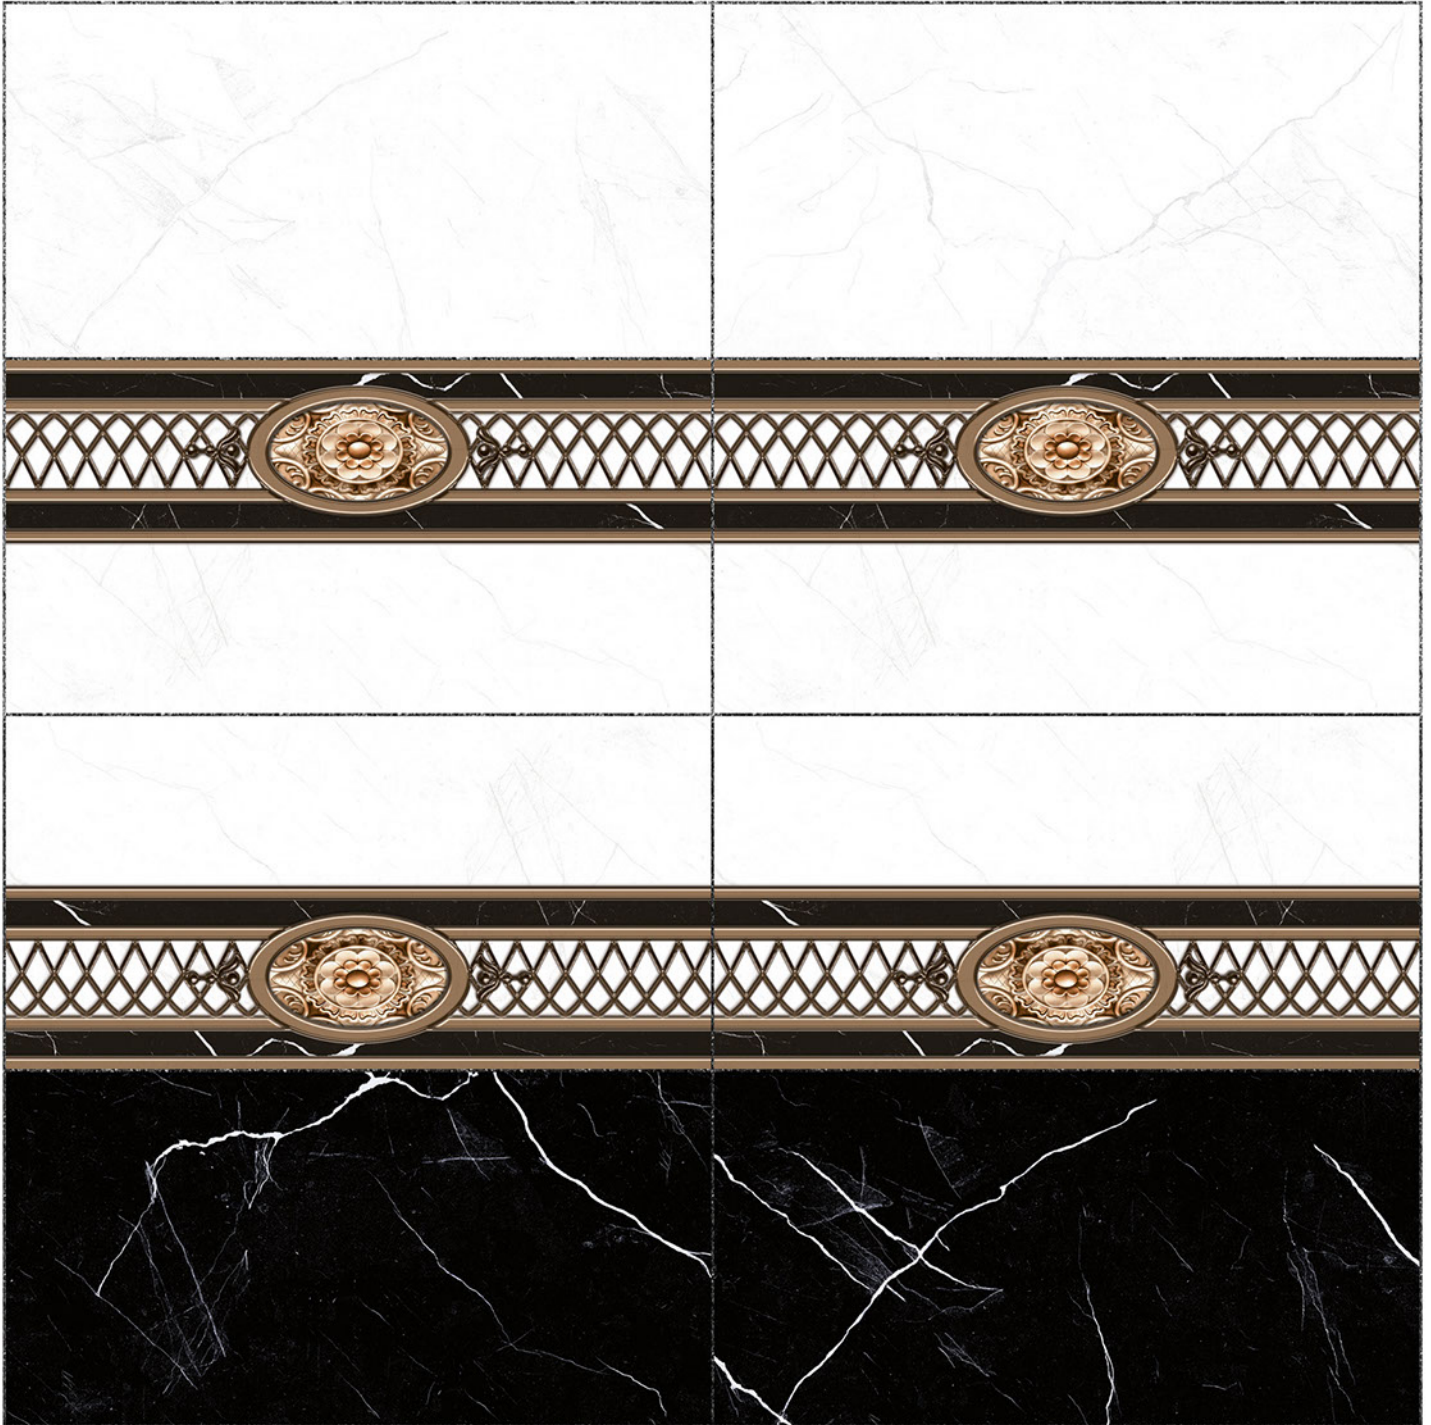

GLOSSY WallTiles Collection

24043

LT

HL4

DK

Heat Resistance

100 % Waterproof

Durable

Resistance to Frost

12''x24''
300 x 600 mm