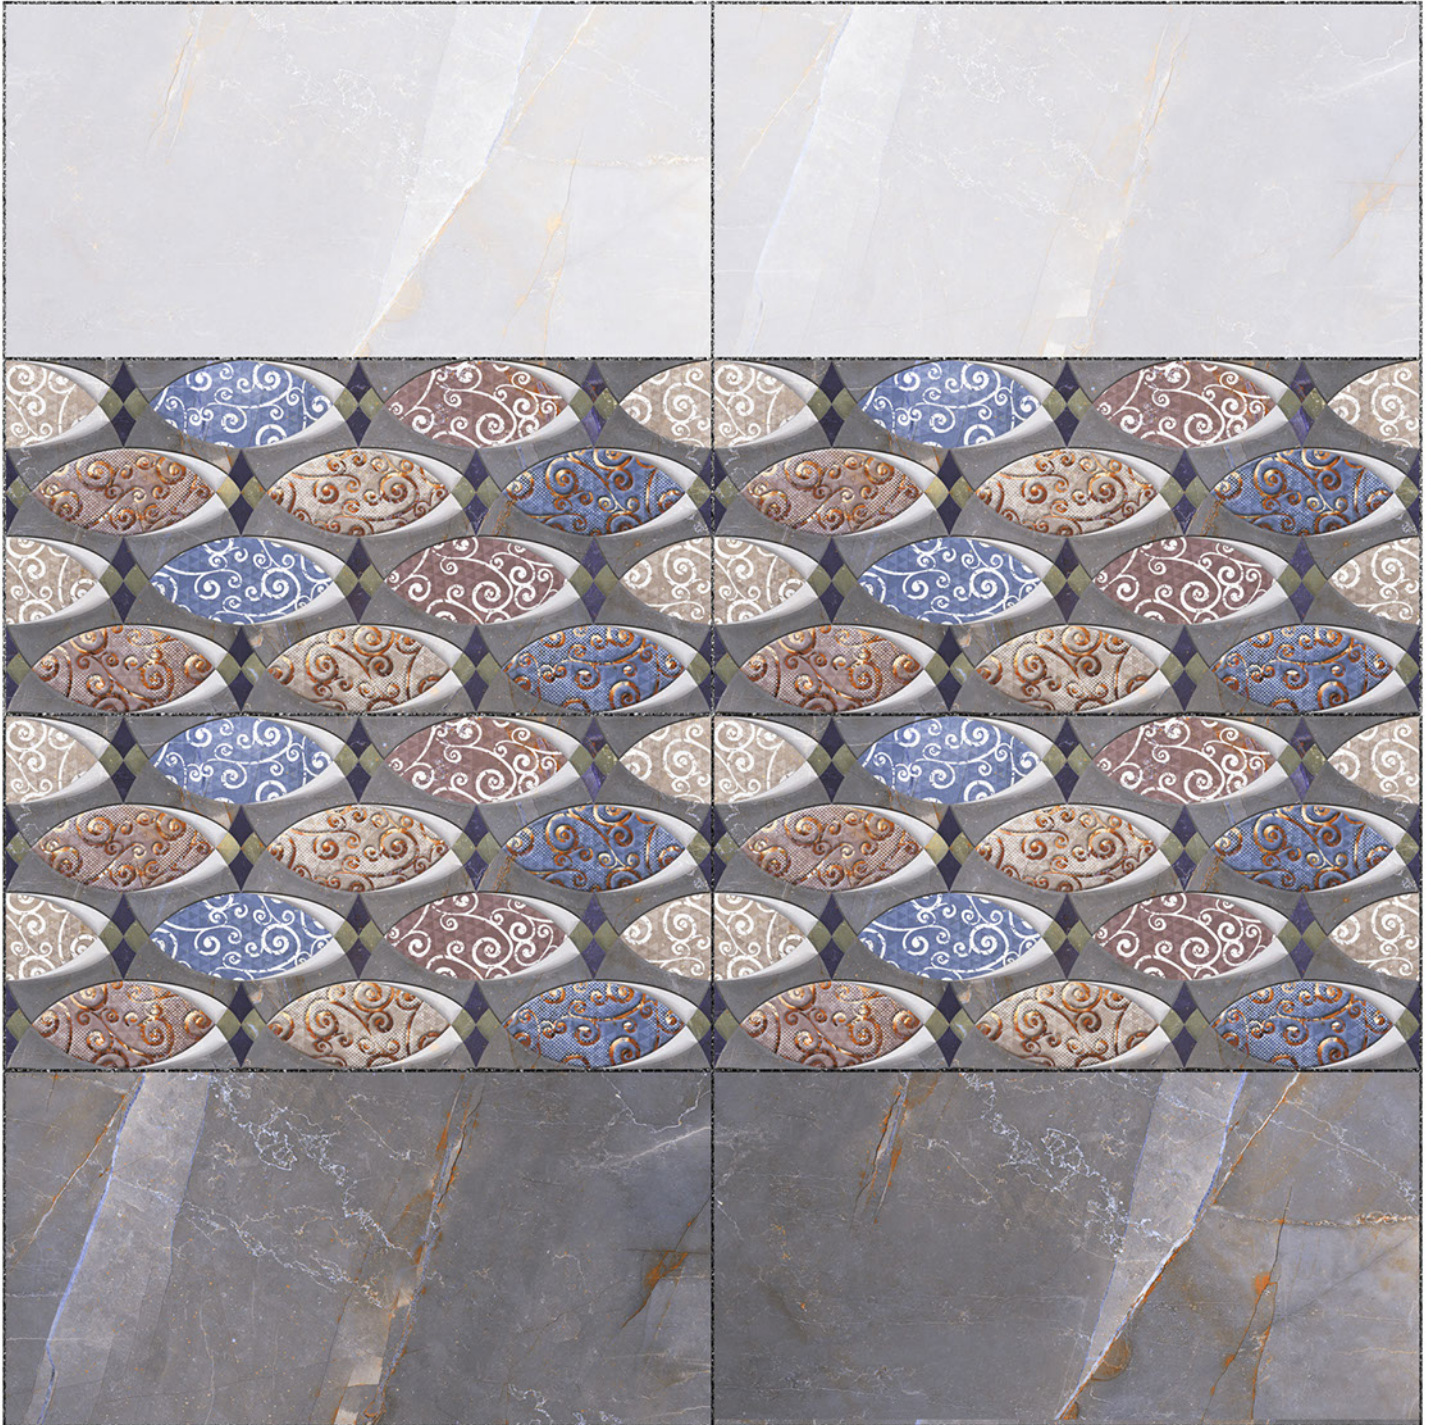

HL

DK

Heat Resistance

100 % Waterproof

Durable

Resistance to Frost

12" x 24"
300 x 600 mm

GLOSSY WallTiles Collection