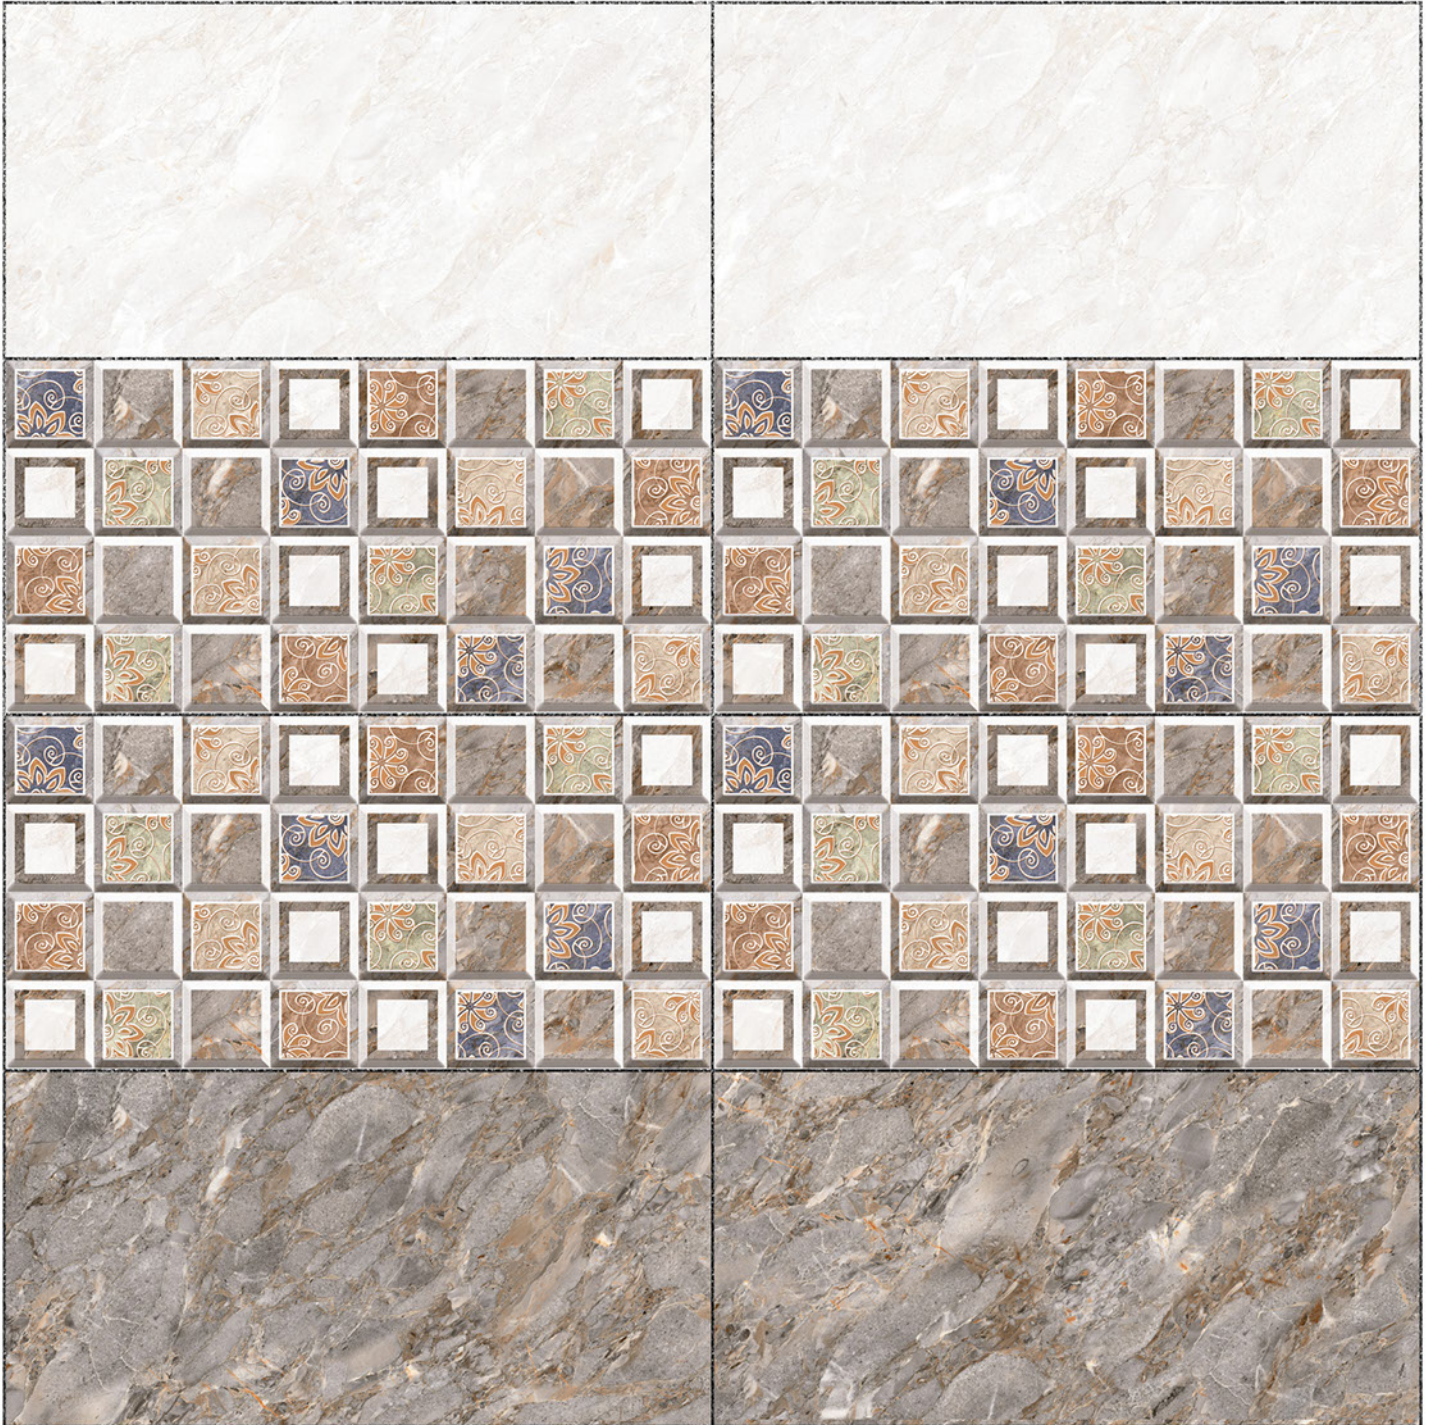

GLOSSY Wall Tiles Collection

24048

LT

HL

DK

Heat Resistance

100 % Waterproof

Durable

Resistance to Frost

12" x 24"
300 x 600 mm