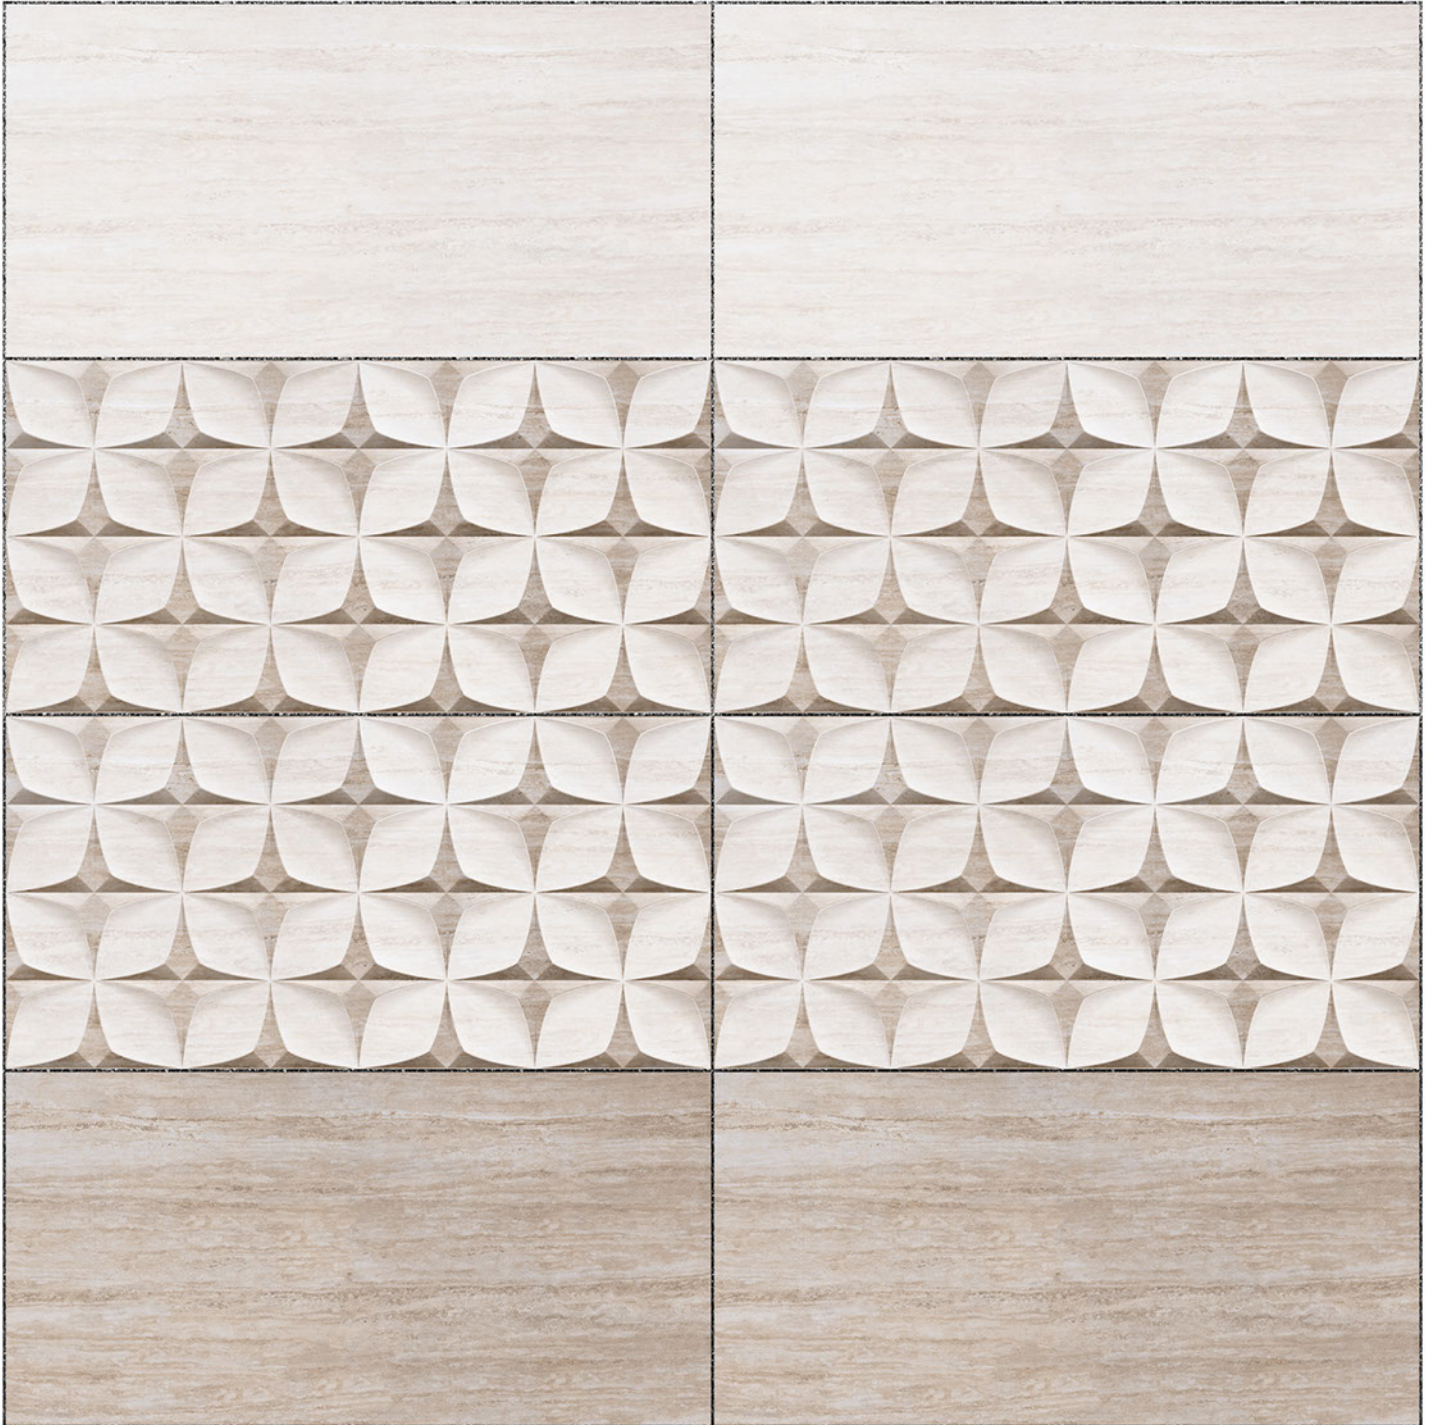

GLOSSY WallTiles Collection

24012

LT

HL

DK

Heat Resistance

100 % Waterproof

Durable

Resistance to Frost

12" x 24"
300 x 600 mm