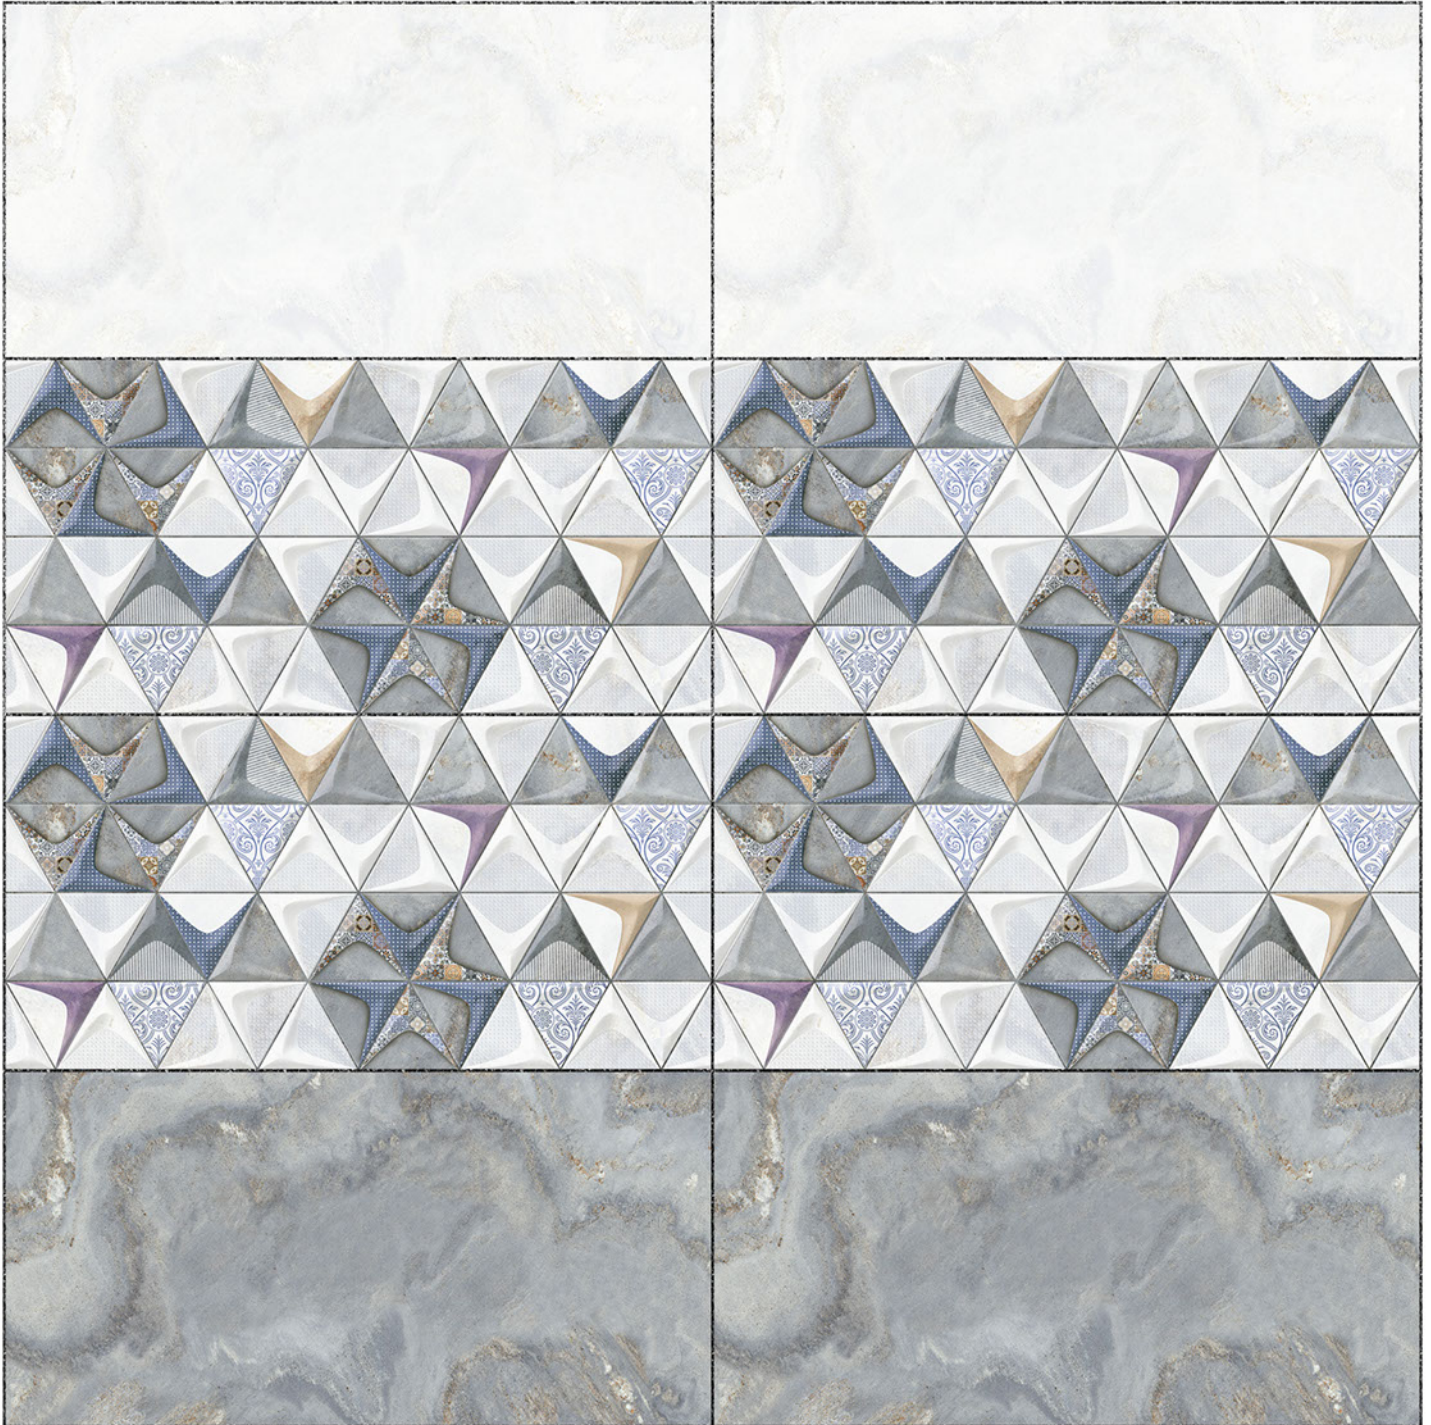

100 % Waterproof

Durable

Resistance to Frost

12''x24''
300 x 600 mm

GLOSSY WallTiles Collection

24005

LT

HL