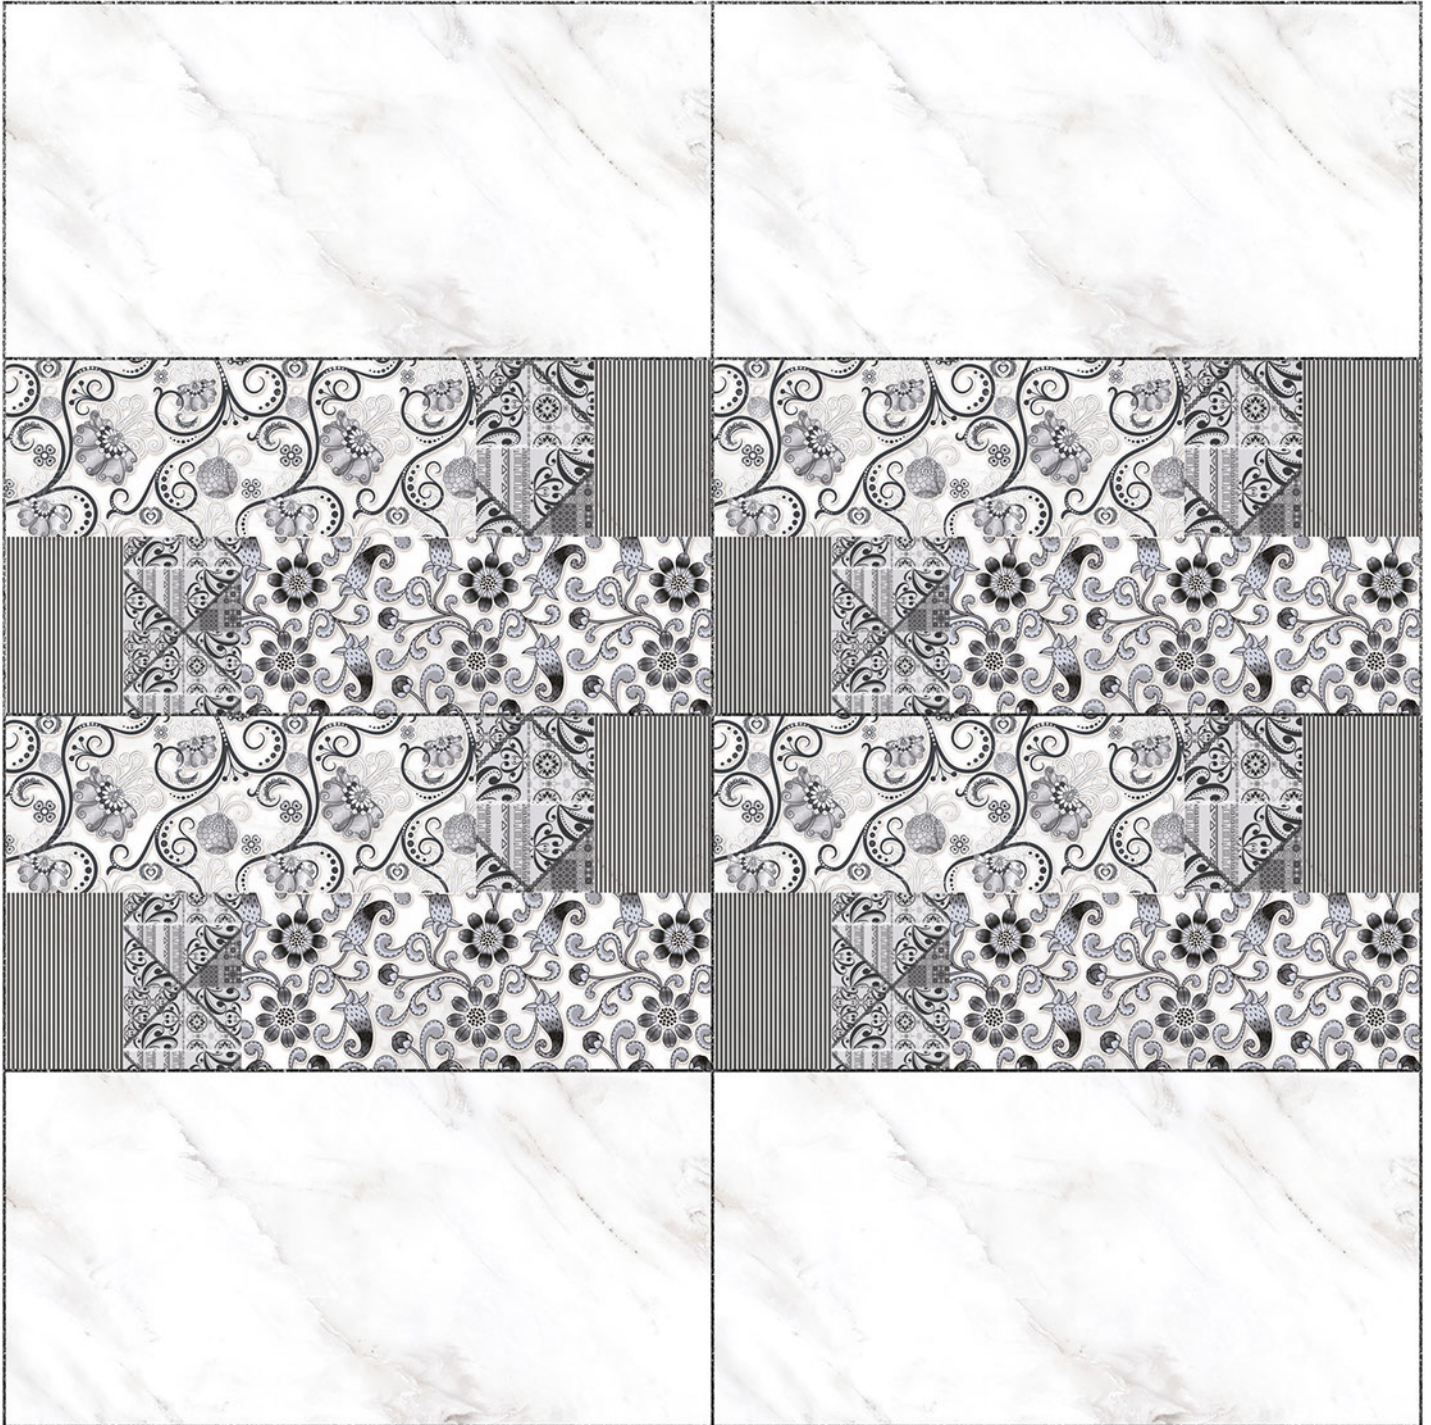

GLOSSY WallTiles Collection

24030

LT

HL2

DK

Heat Resistance

100 % Waterproof

Durable

Resistance to Frost

12''x24''
300 x 600 mm