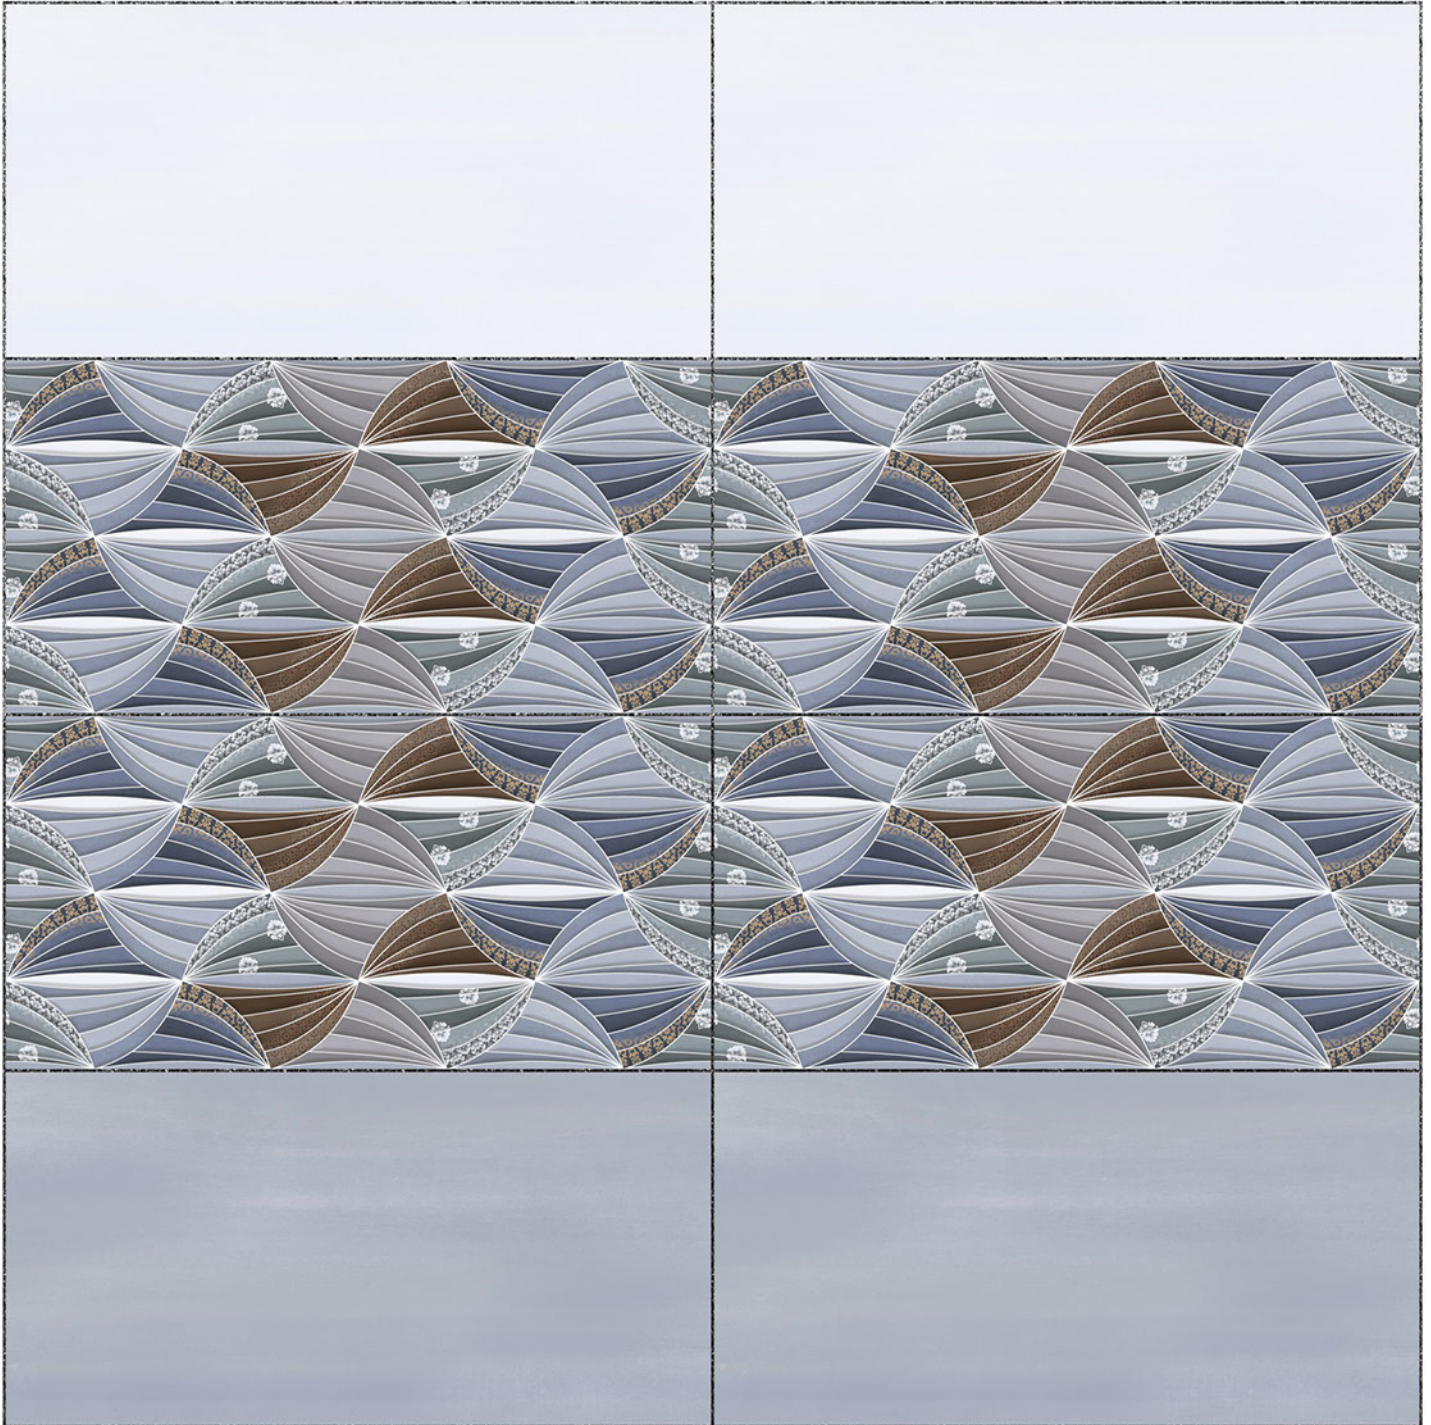

Heat Resistance

100 % Waterproof

Durable

Resistance to Frost

12''x24''
300 x 600 mm

GLOSSY WallTiles Collection

24032

LT