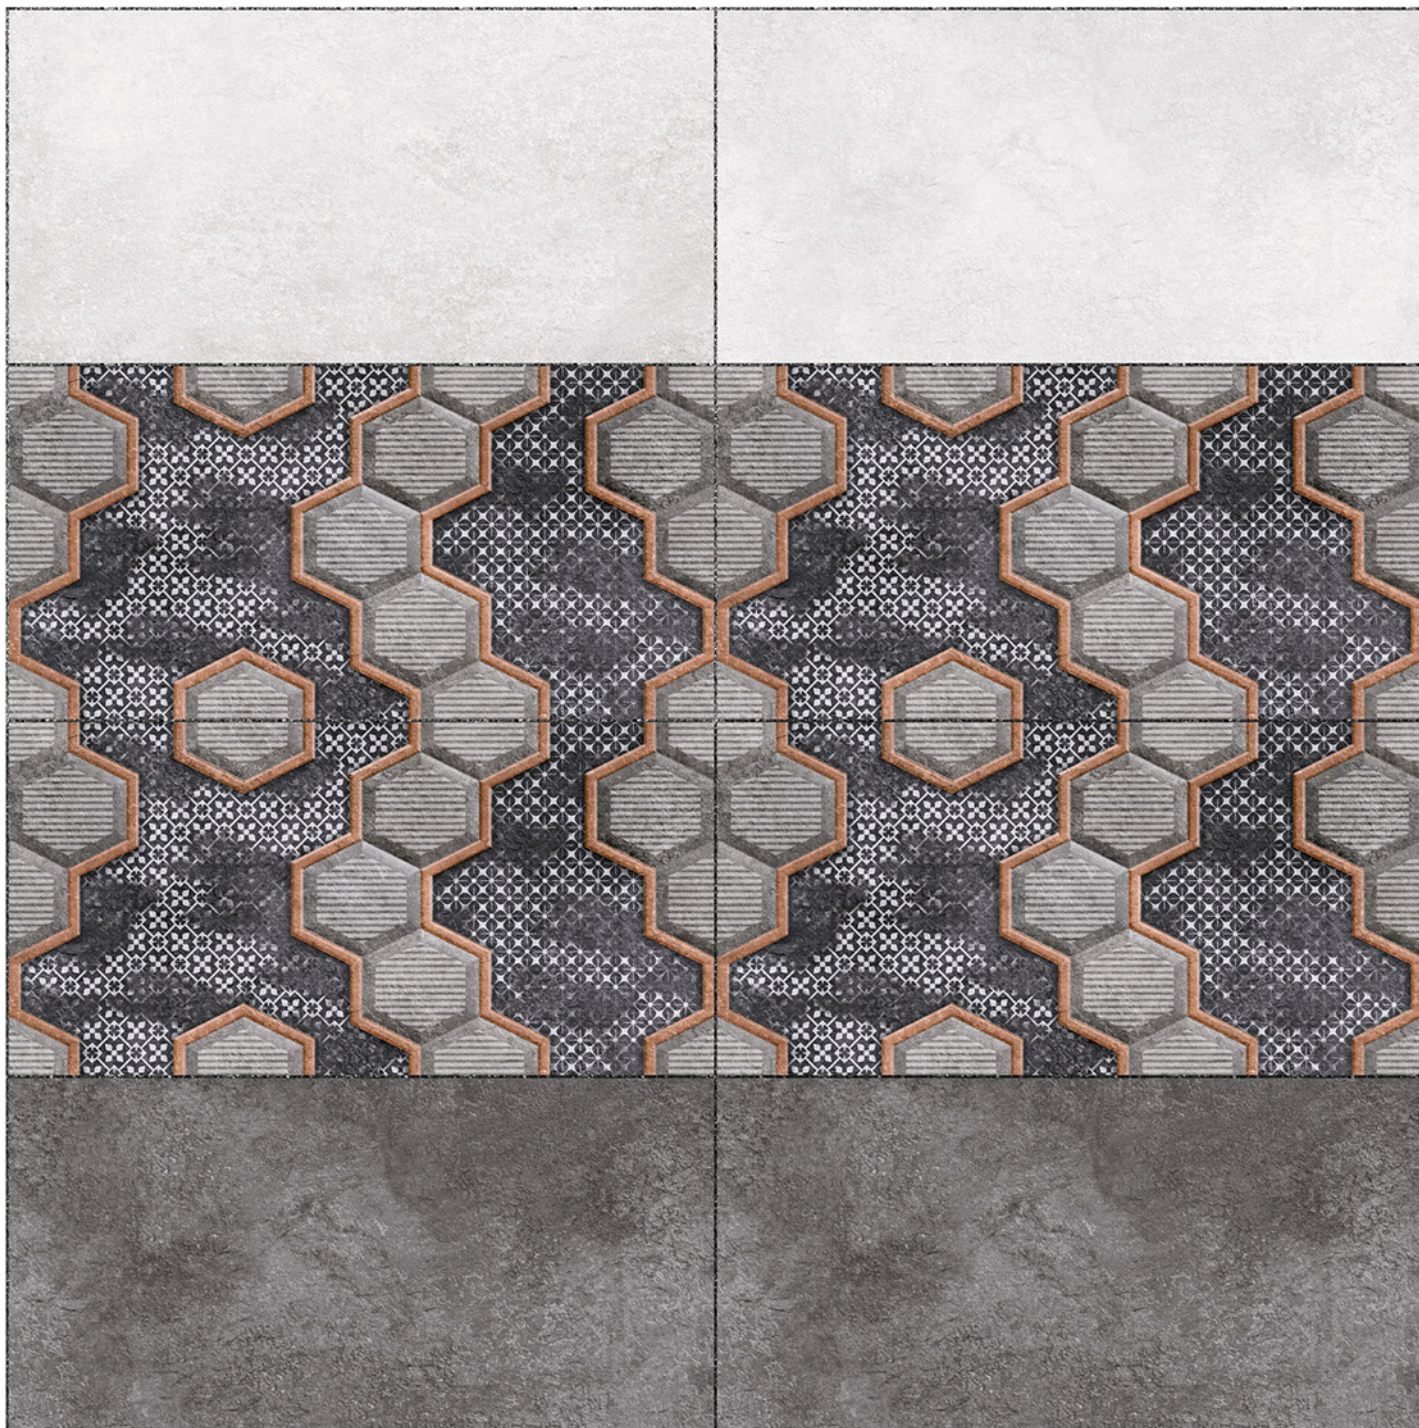

GLOSSY WallTiles Collection

24021

LT

HL

DK

Heat Resistance

100 % Waterproof

Durable

Resistance to Frost

12" x 24"
300 x 600 mm