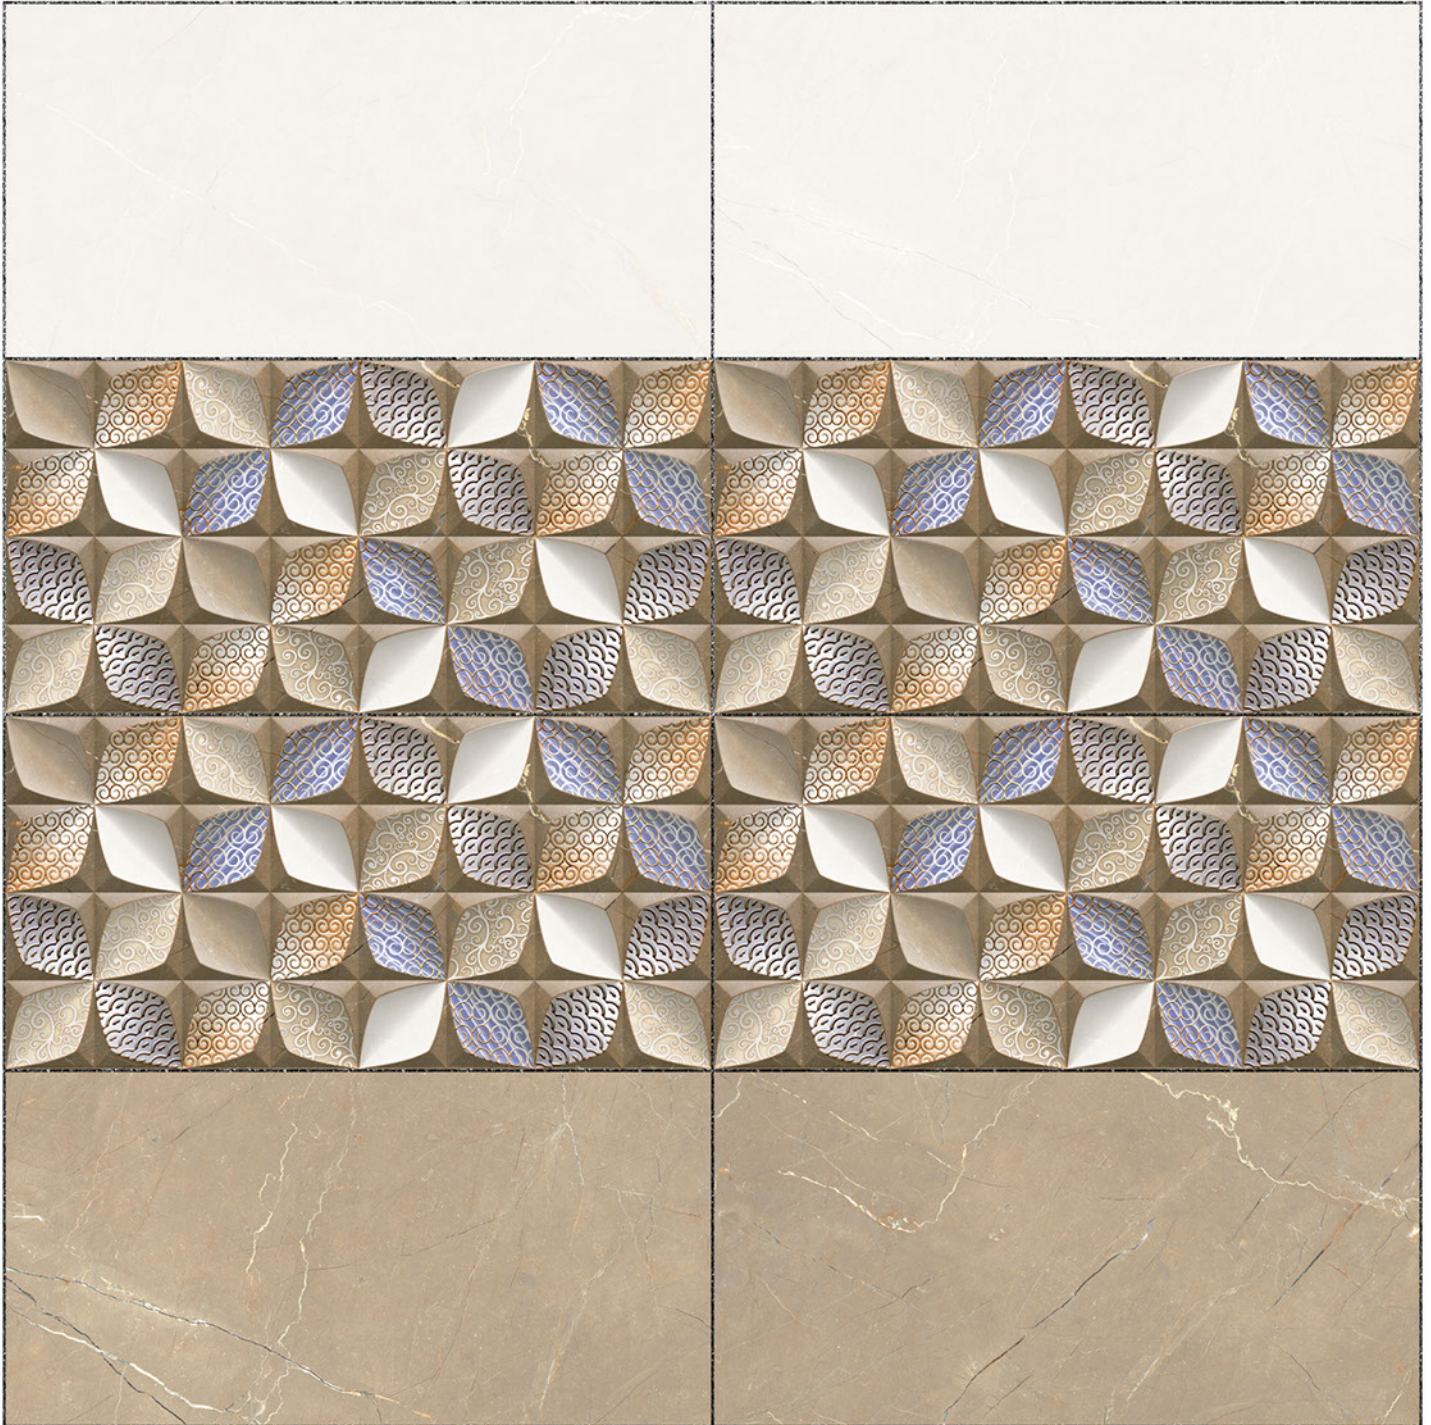

HL

DK

Heat Resistance

100 % Waterproof

Durable

Resistance to Frost

12''x24''
300 x 600 mm

GLOSSY WallTiles Collection