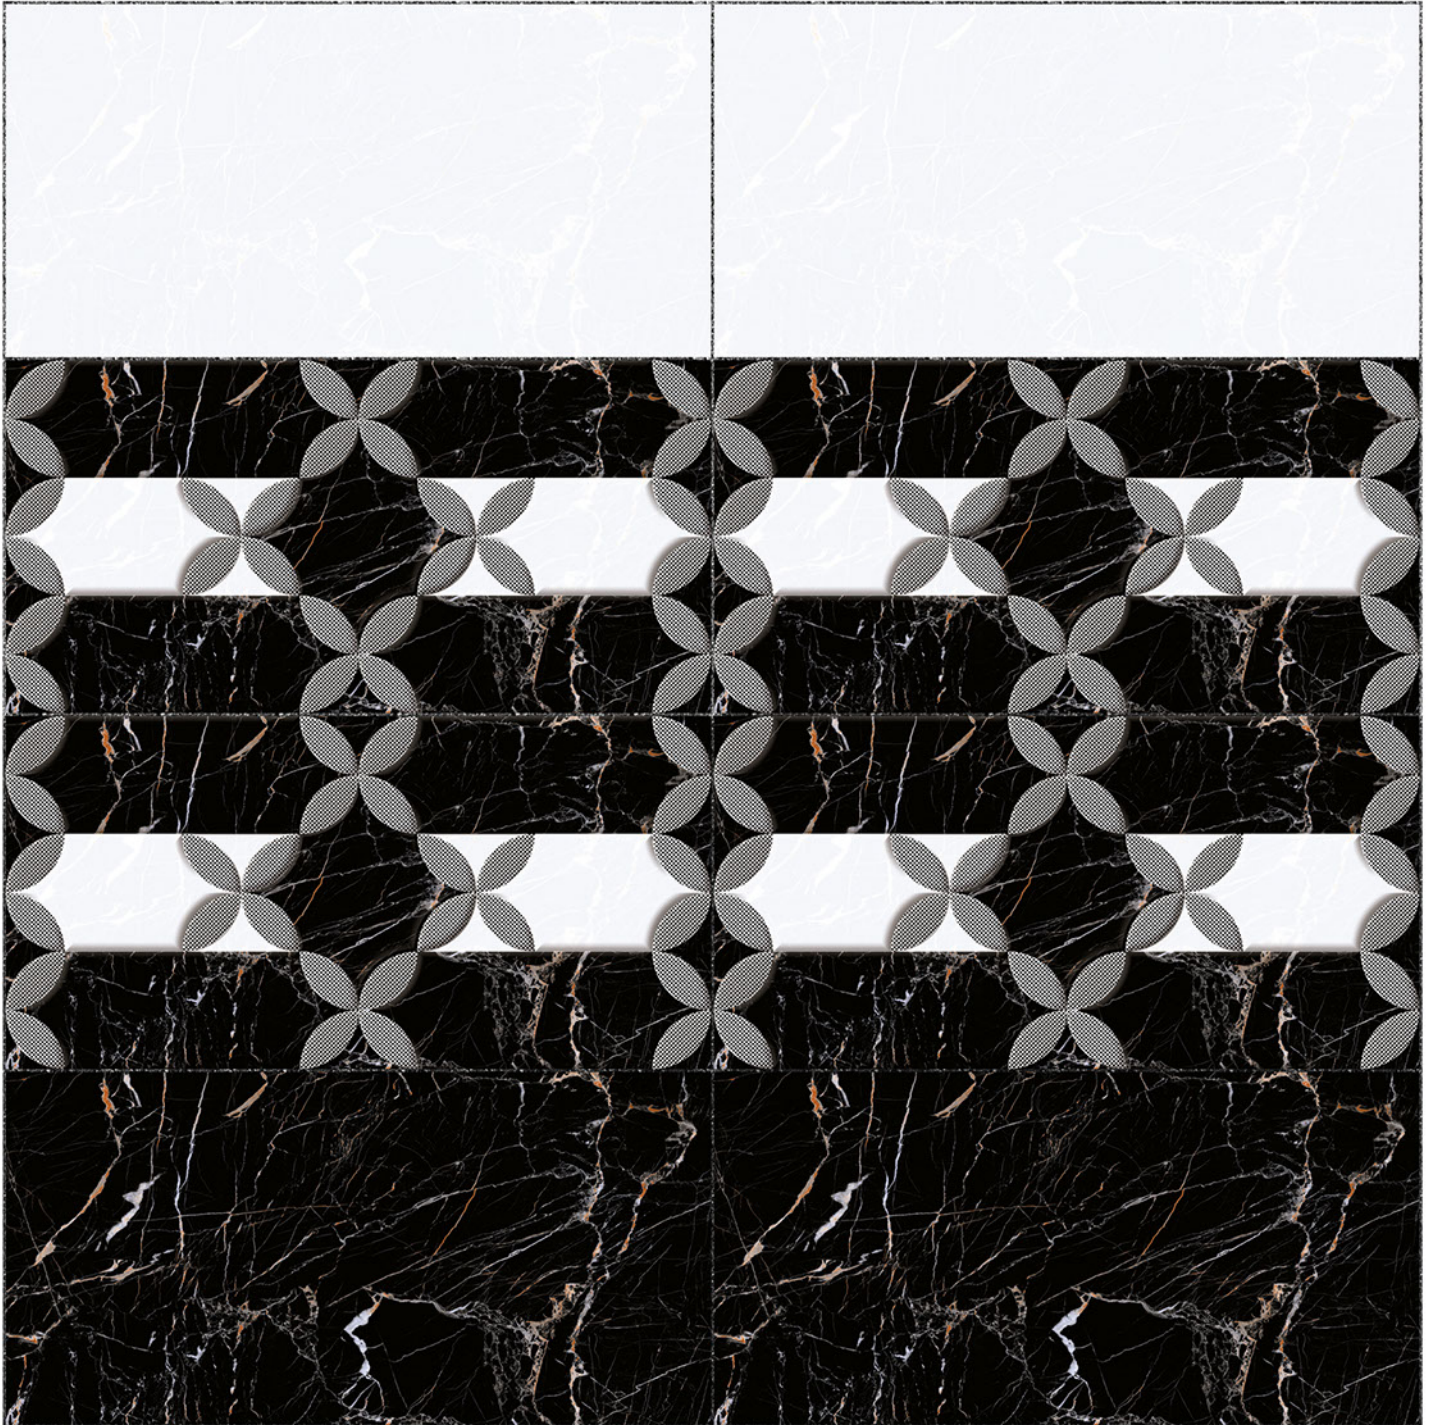

GLOSSY WallTiles Collection

24459

LT

HL

DK

Heat Resistance

100 % Waterproof

Durable

Resistance to Frost

12" x 24"
300 x 600 mm