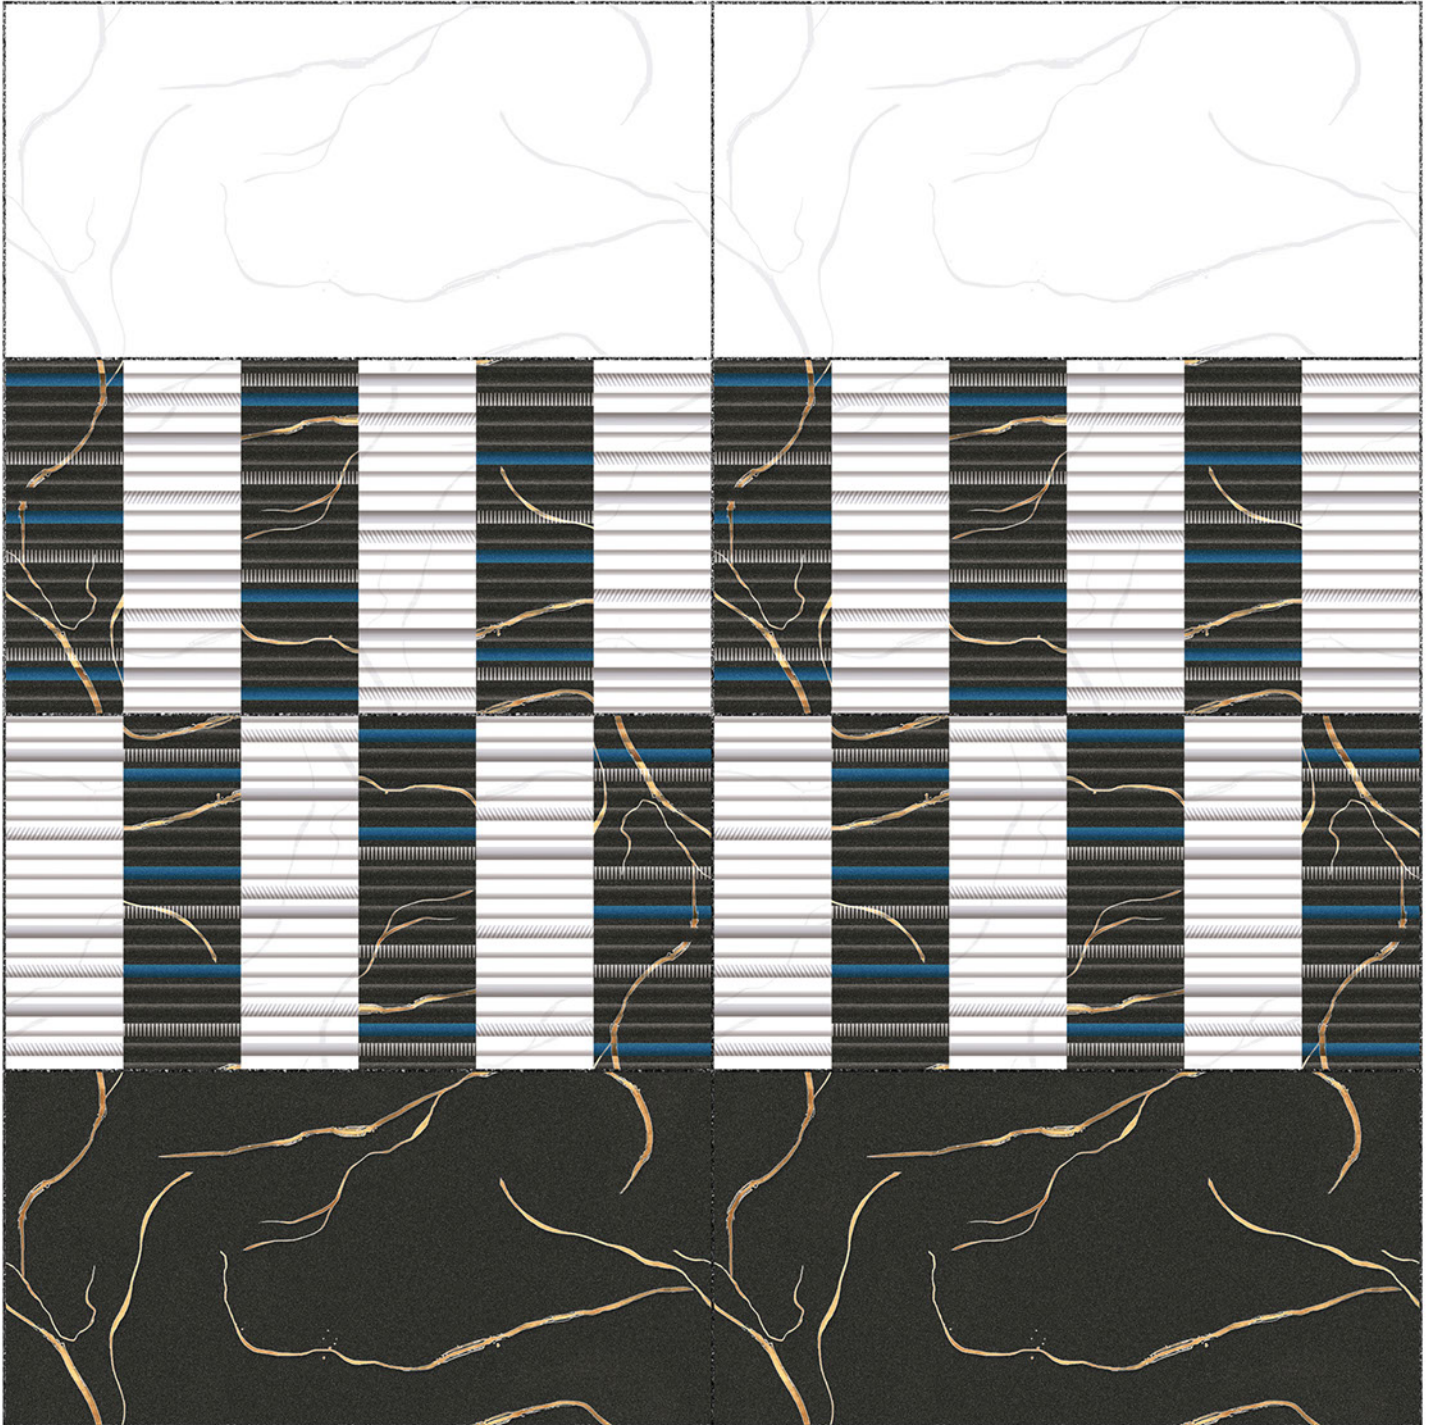

GLOSSY WallTiles Collection

24478

LT

HL

DK

Heat Resistance

100 % Waterproof

Durable

Resistance to Frost

12''x24''
300 x 600 mm