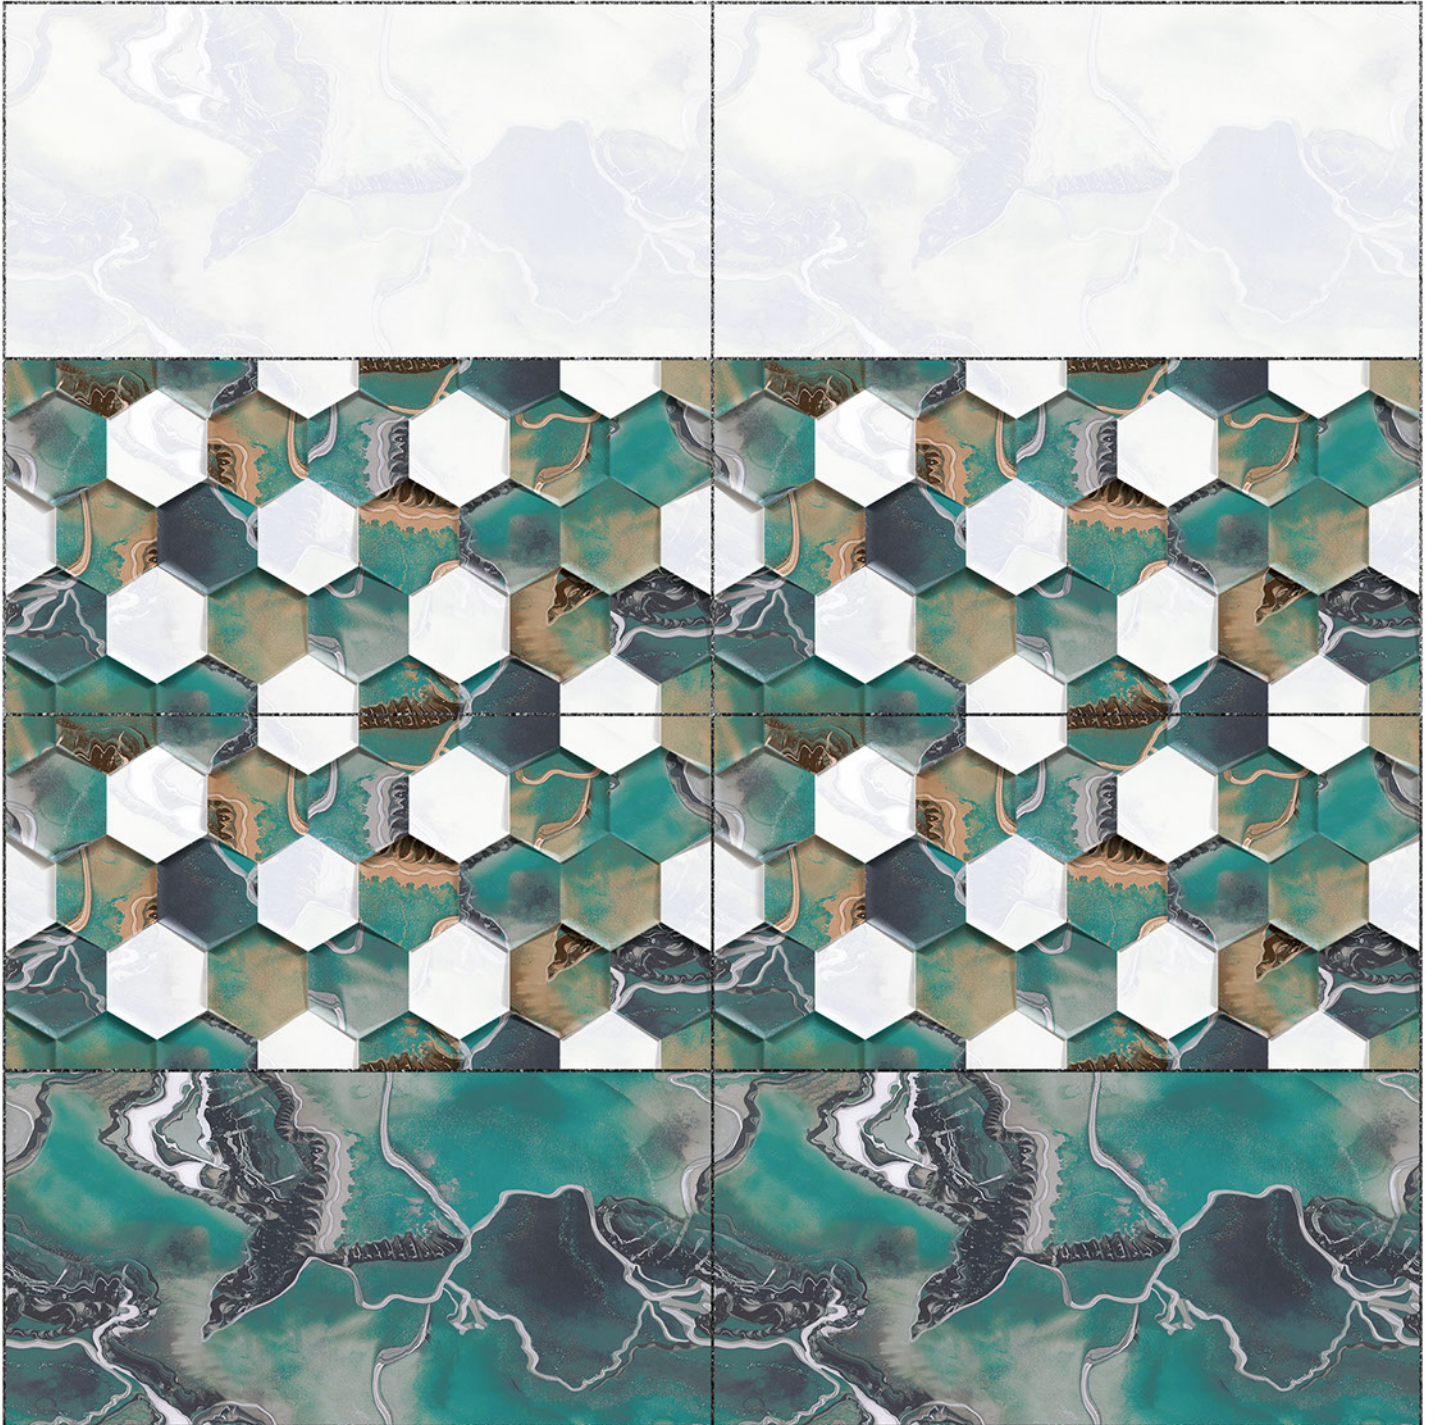

GLOSSY WallTiles Collection

24477

LT

HL

DK

Heat Resistance

100 % Waterproof

Durable

Resistance to Frost

12''x24''
300 x 600 mm