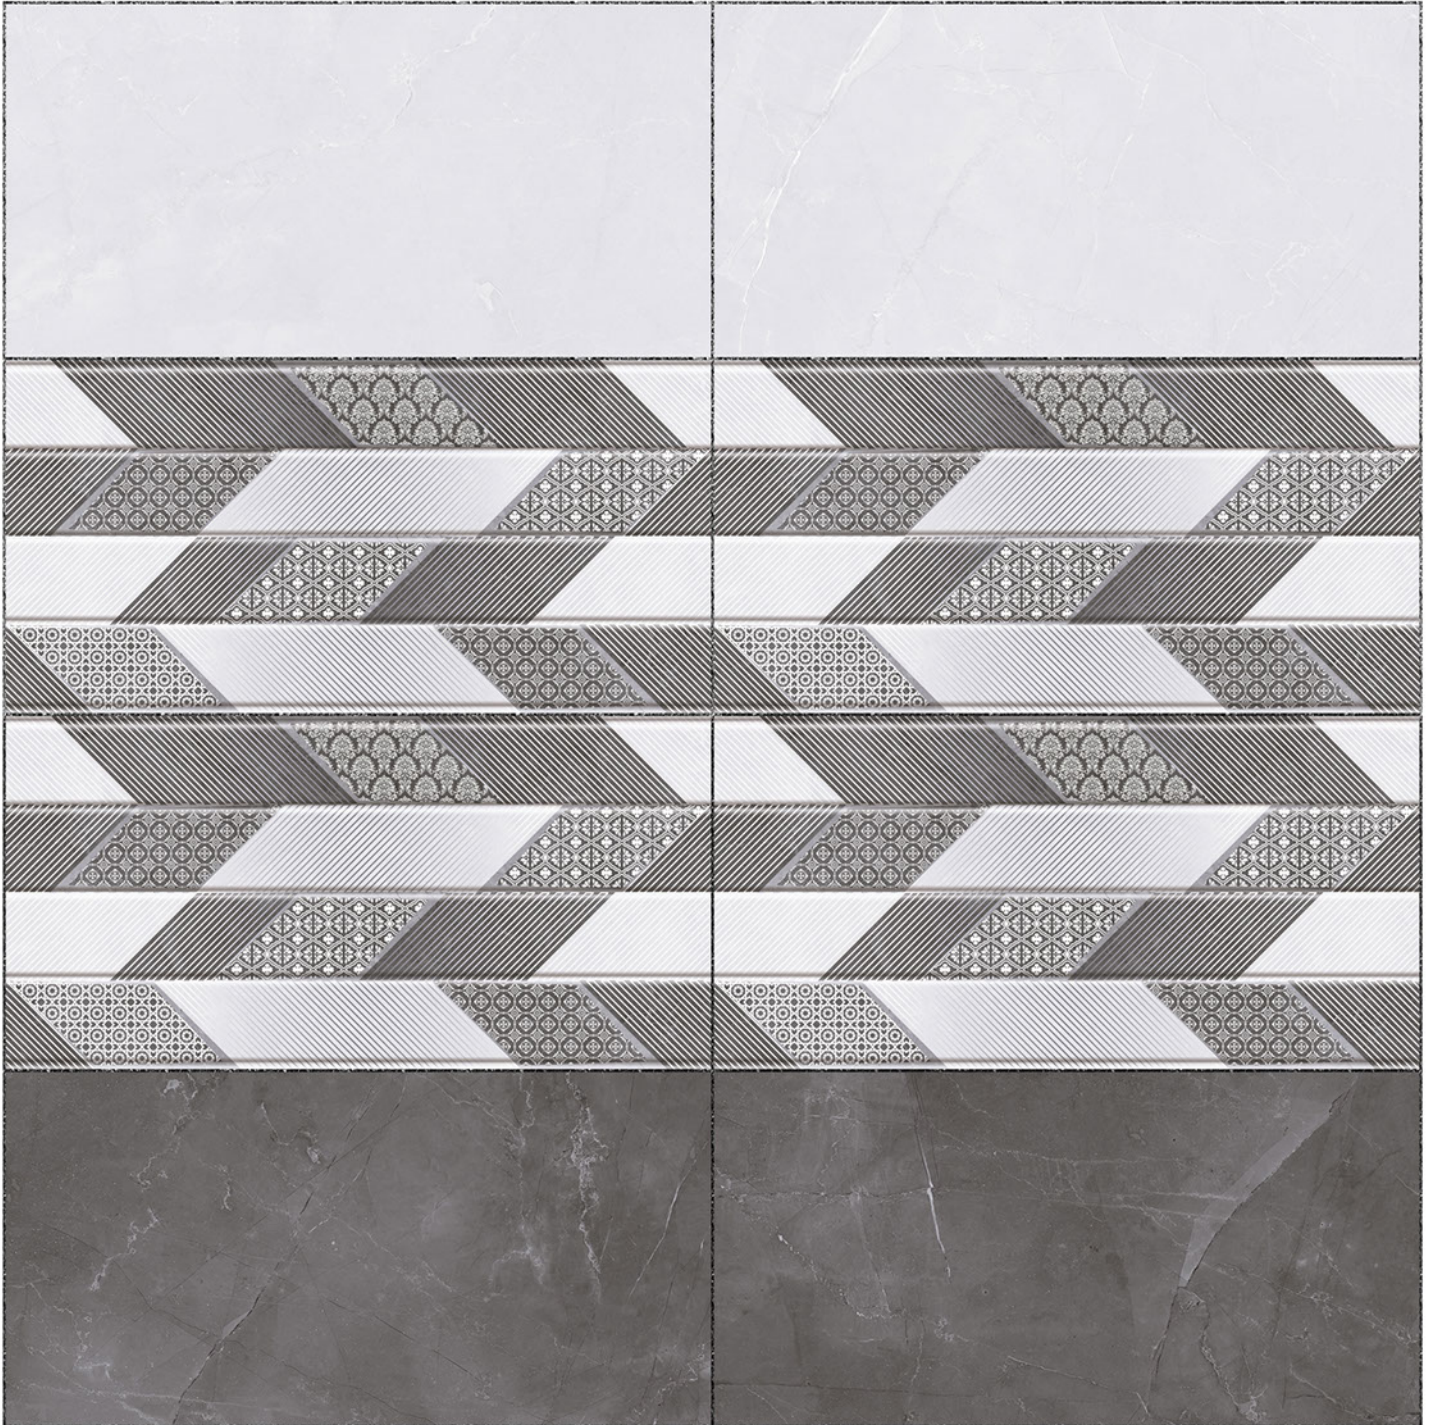

GLOSSY WallTiles Collection

24498

LT

HL

DK

Heat Resistance

100 % Waterproof

Durable

Resistance to Frost

12" x 24"
300 x 600 mm