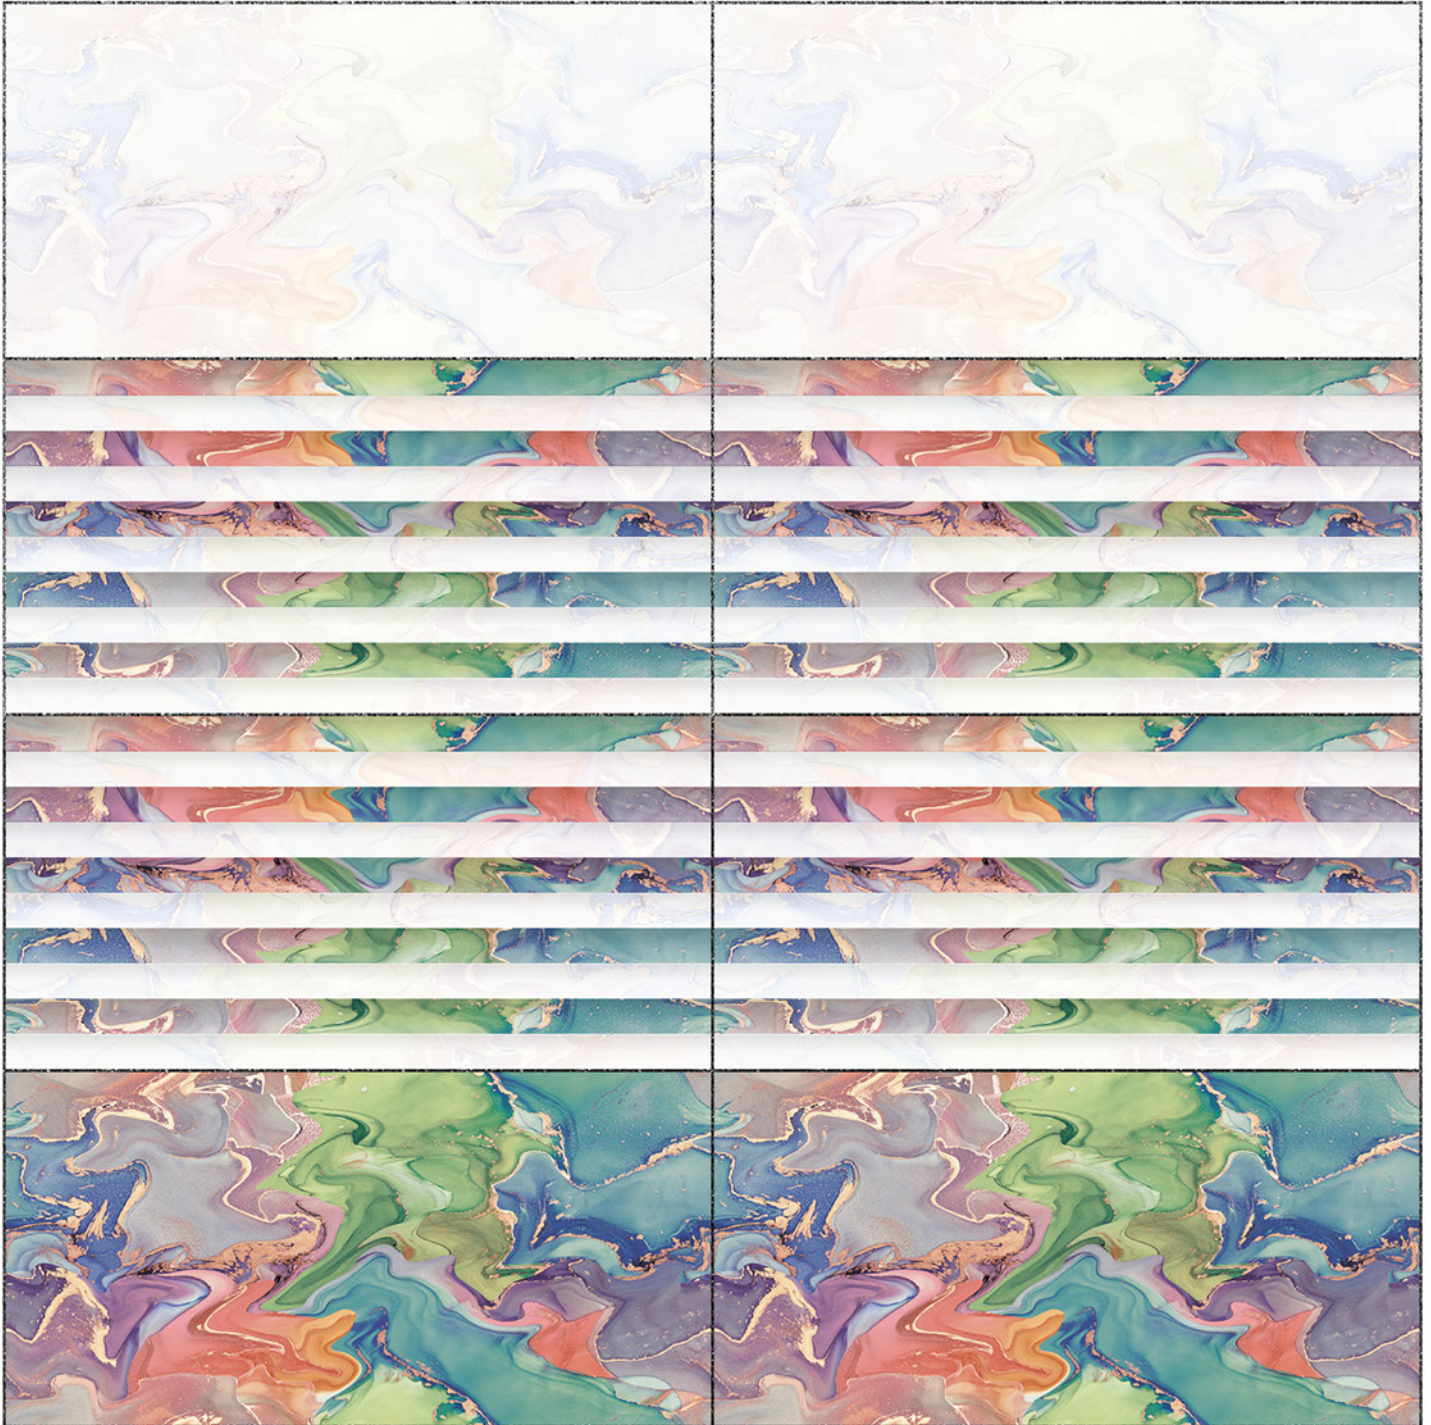

DK

Heat Resistance

100 % Waterproof

Durable

Resistance to Frost

12''x24''
300 x 600 mm

GLOSSY WallTiles Collection

24474