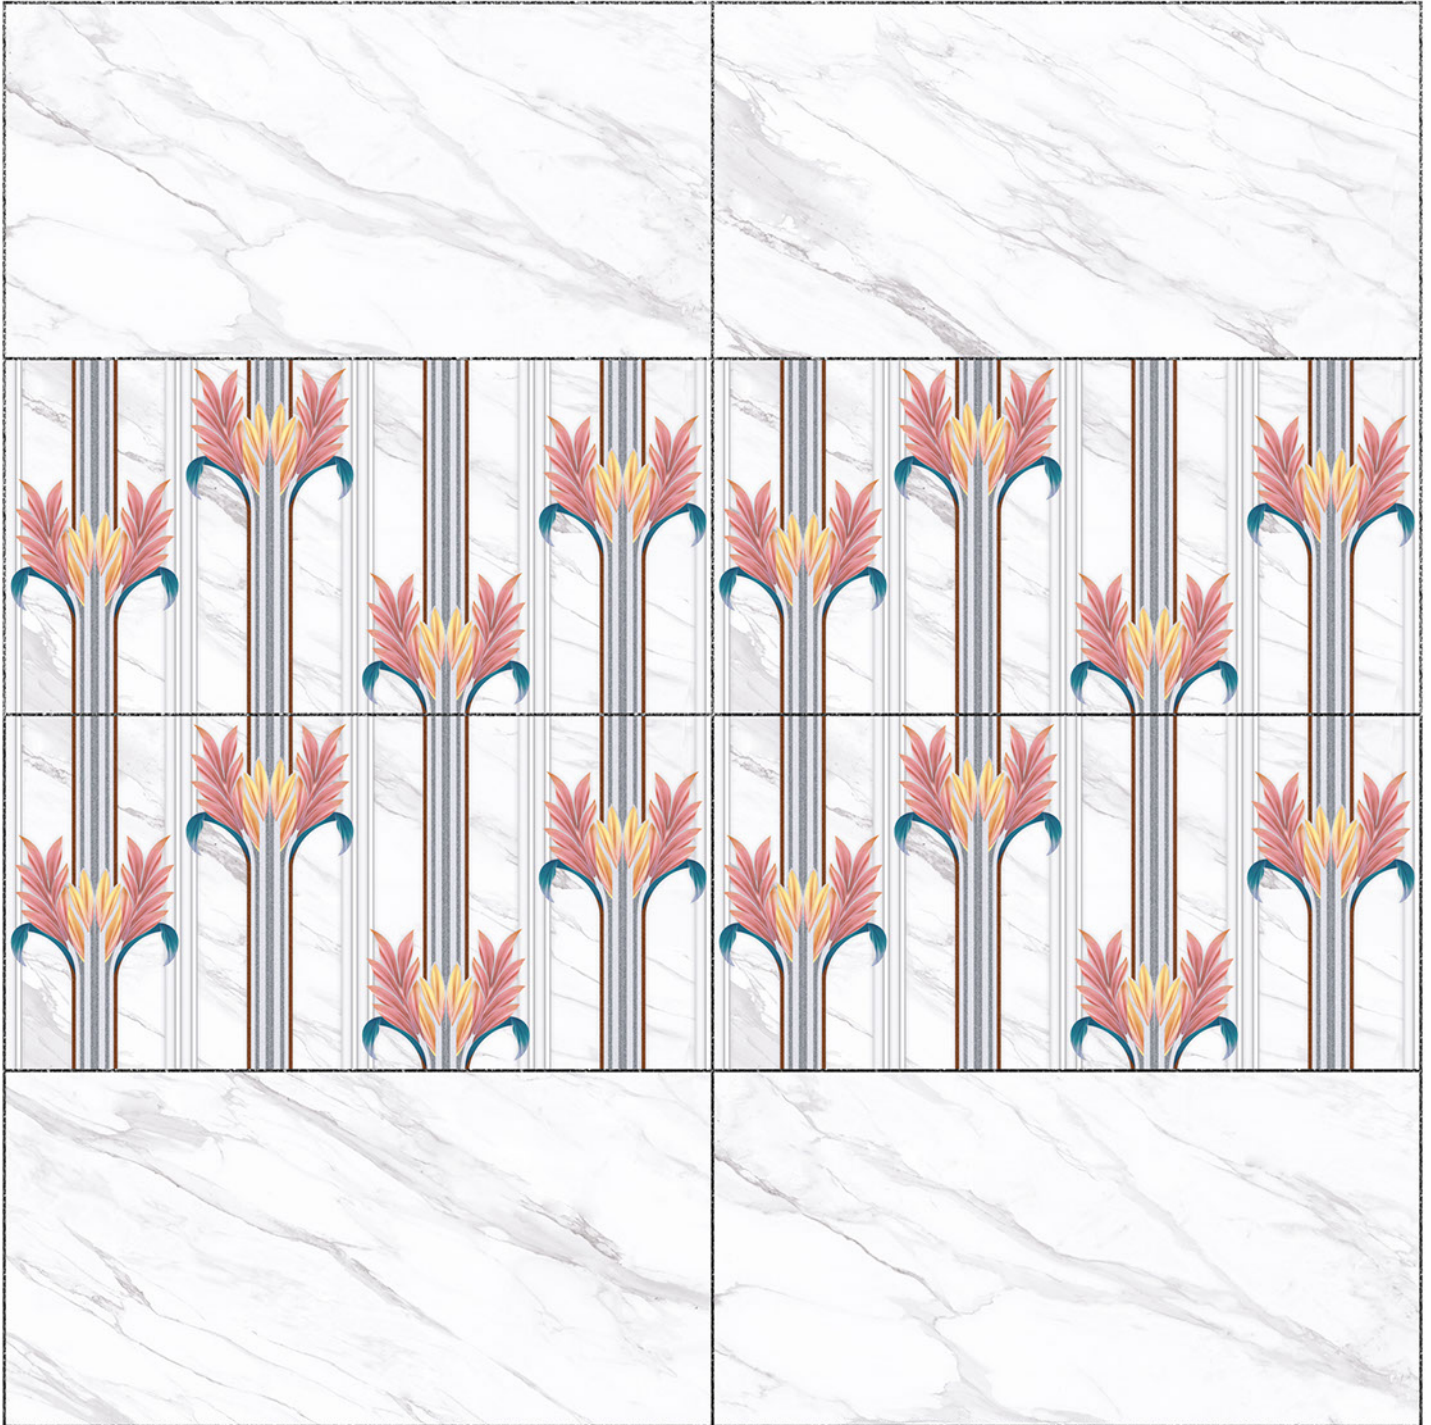

GLOSSY WallTiles Collection

24463

LT

HL1

DK

Heat Resistance

100 % Waterproof

Durable

Resistance to Frost

12" x 24"
300 x 600 mm