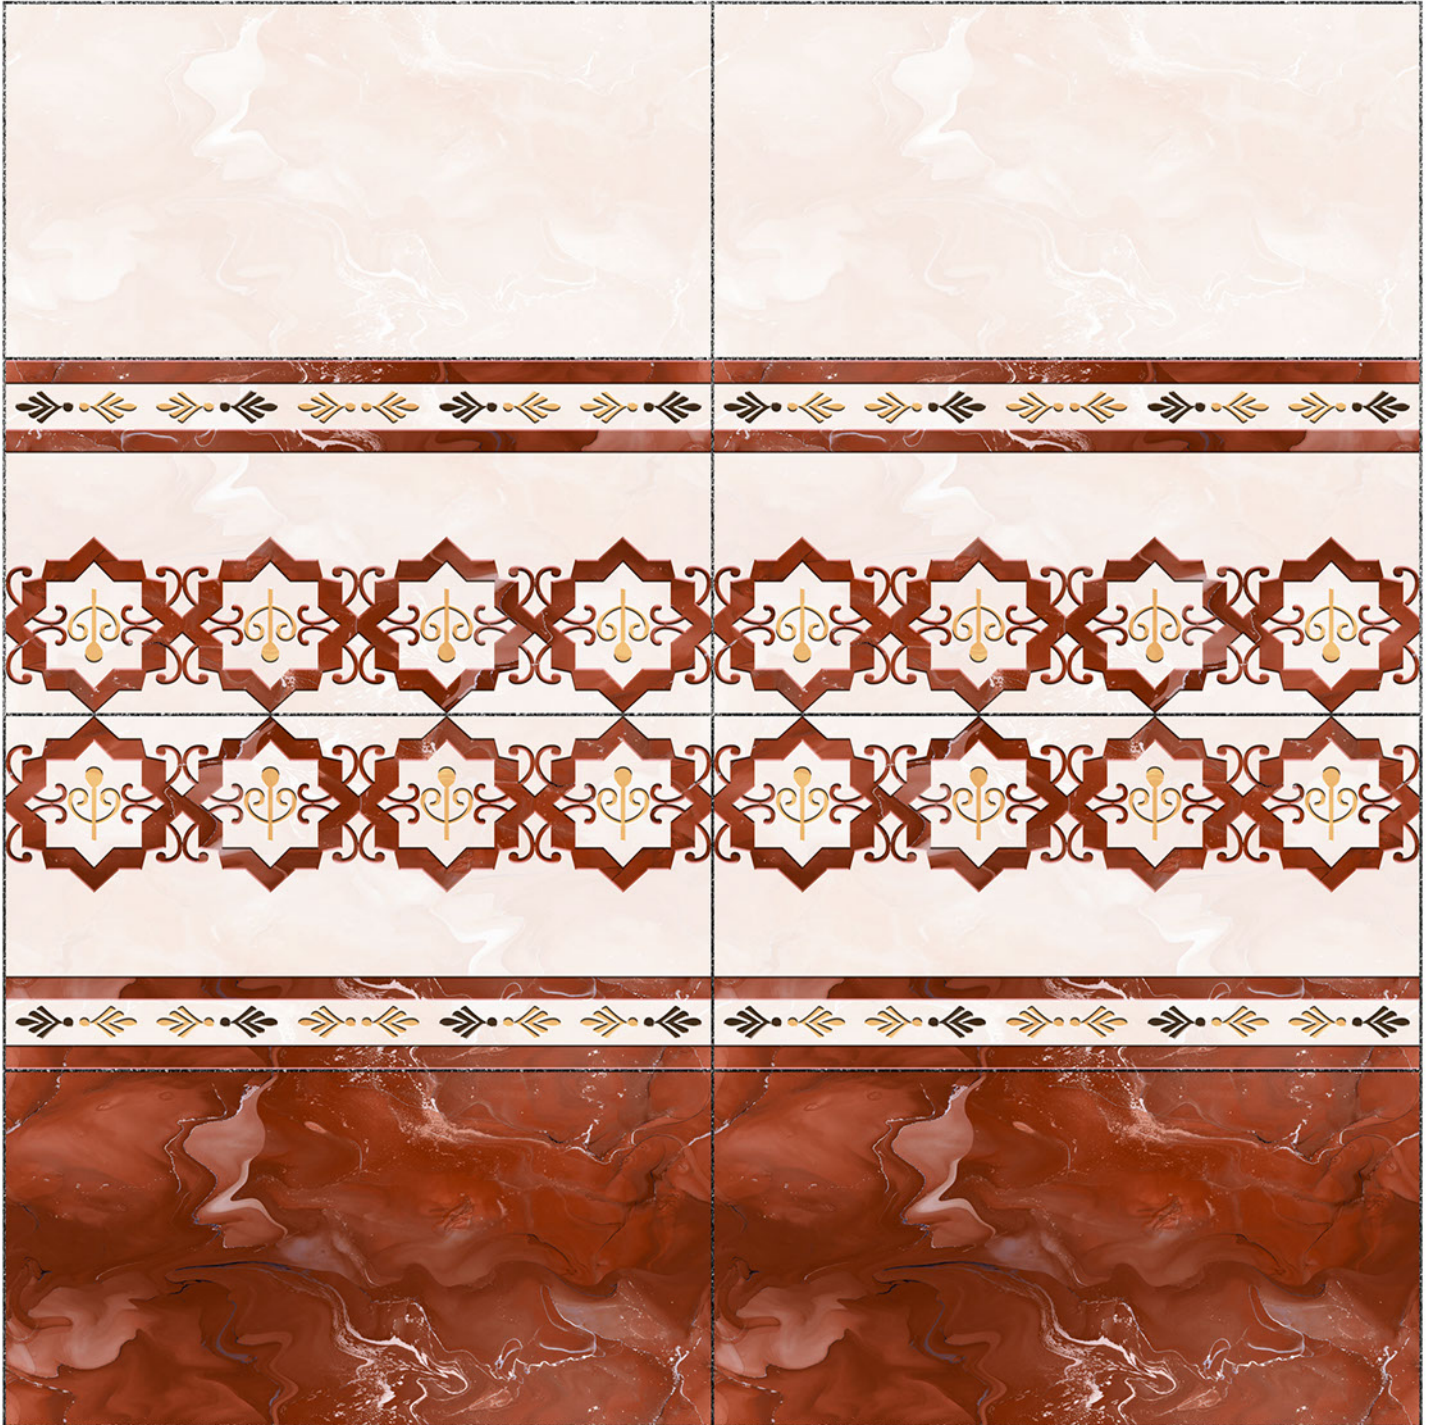

100 % Waterproof

Durable

Resistance to Frost

12''x24''
300 x 600 mm

GLOSSY WallTiles Collection

24483

LT

HL2