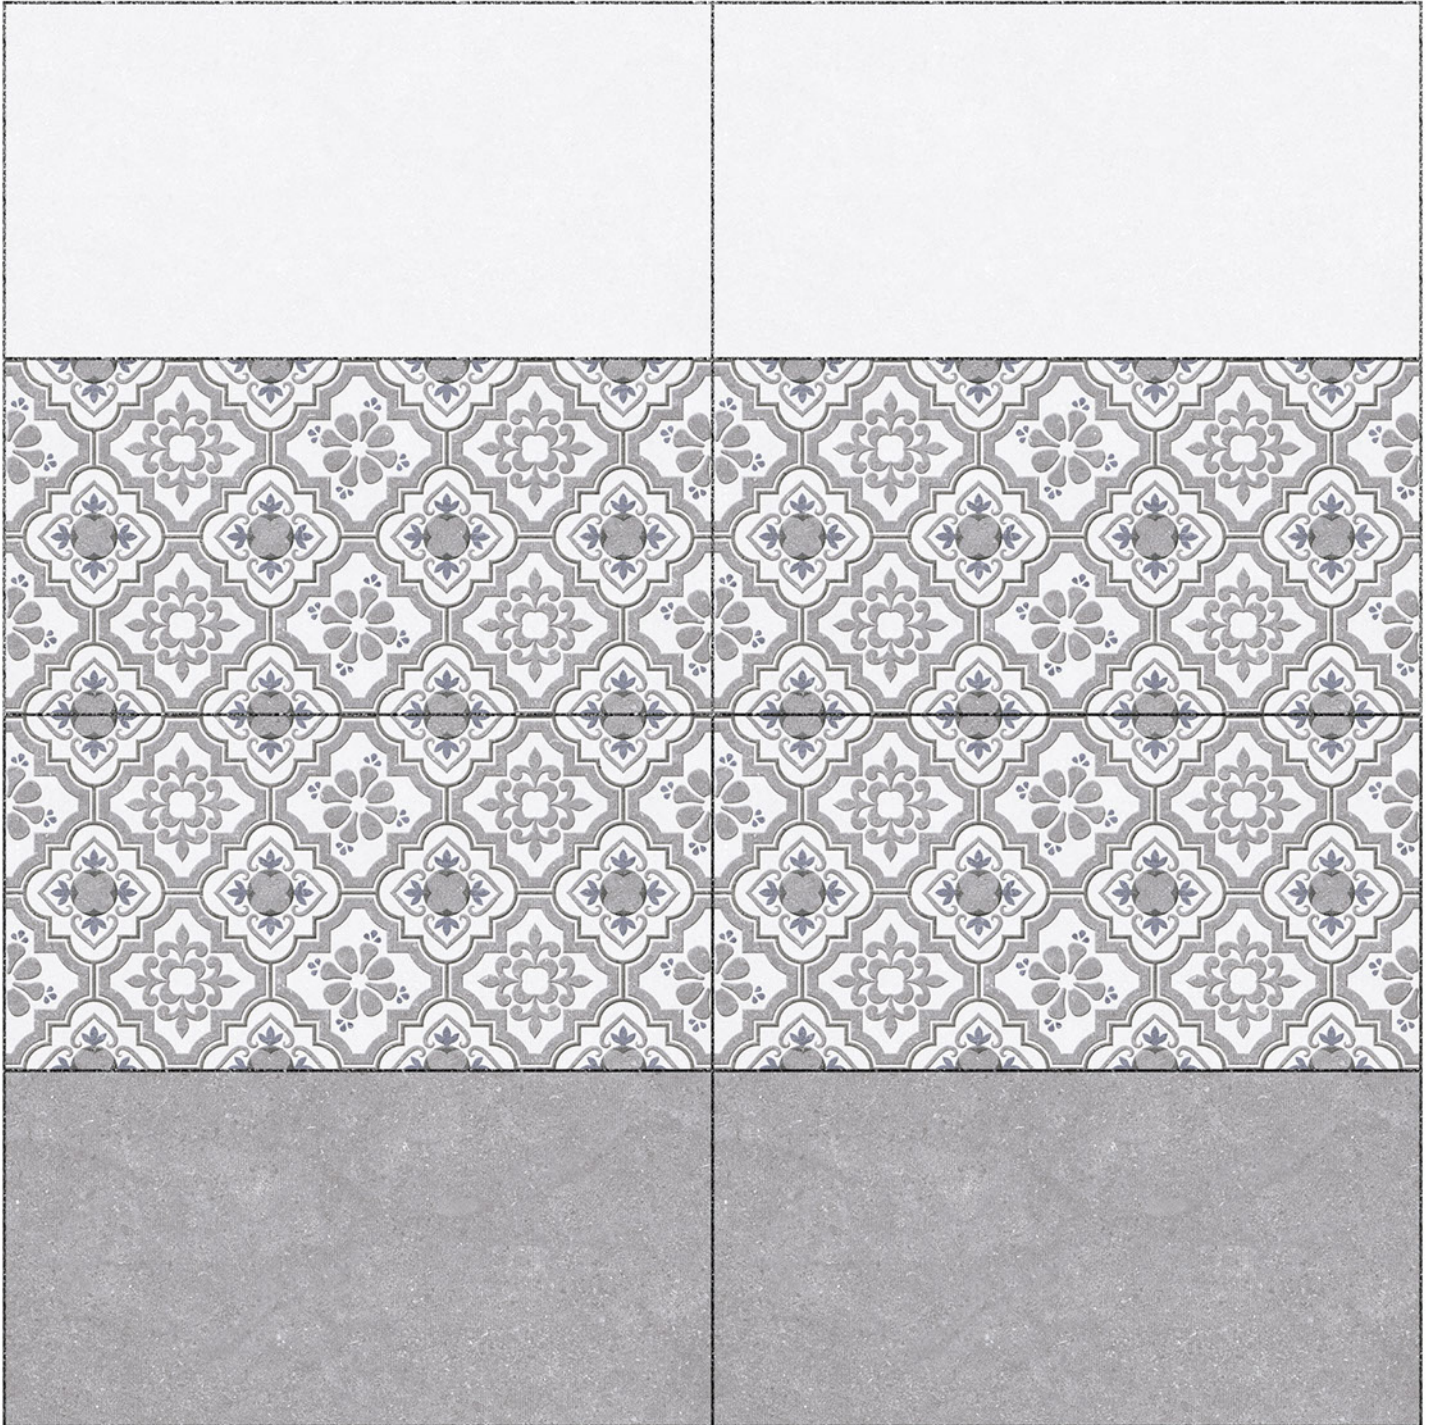

Heat Resistance

100 % Waterproof

Durable

Resistance to Frost

12''x24''
300 x 600 mm

GLOSSY
WallTiles
Collection

24460

LT