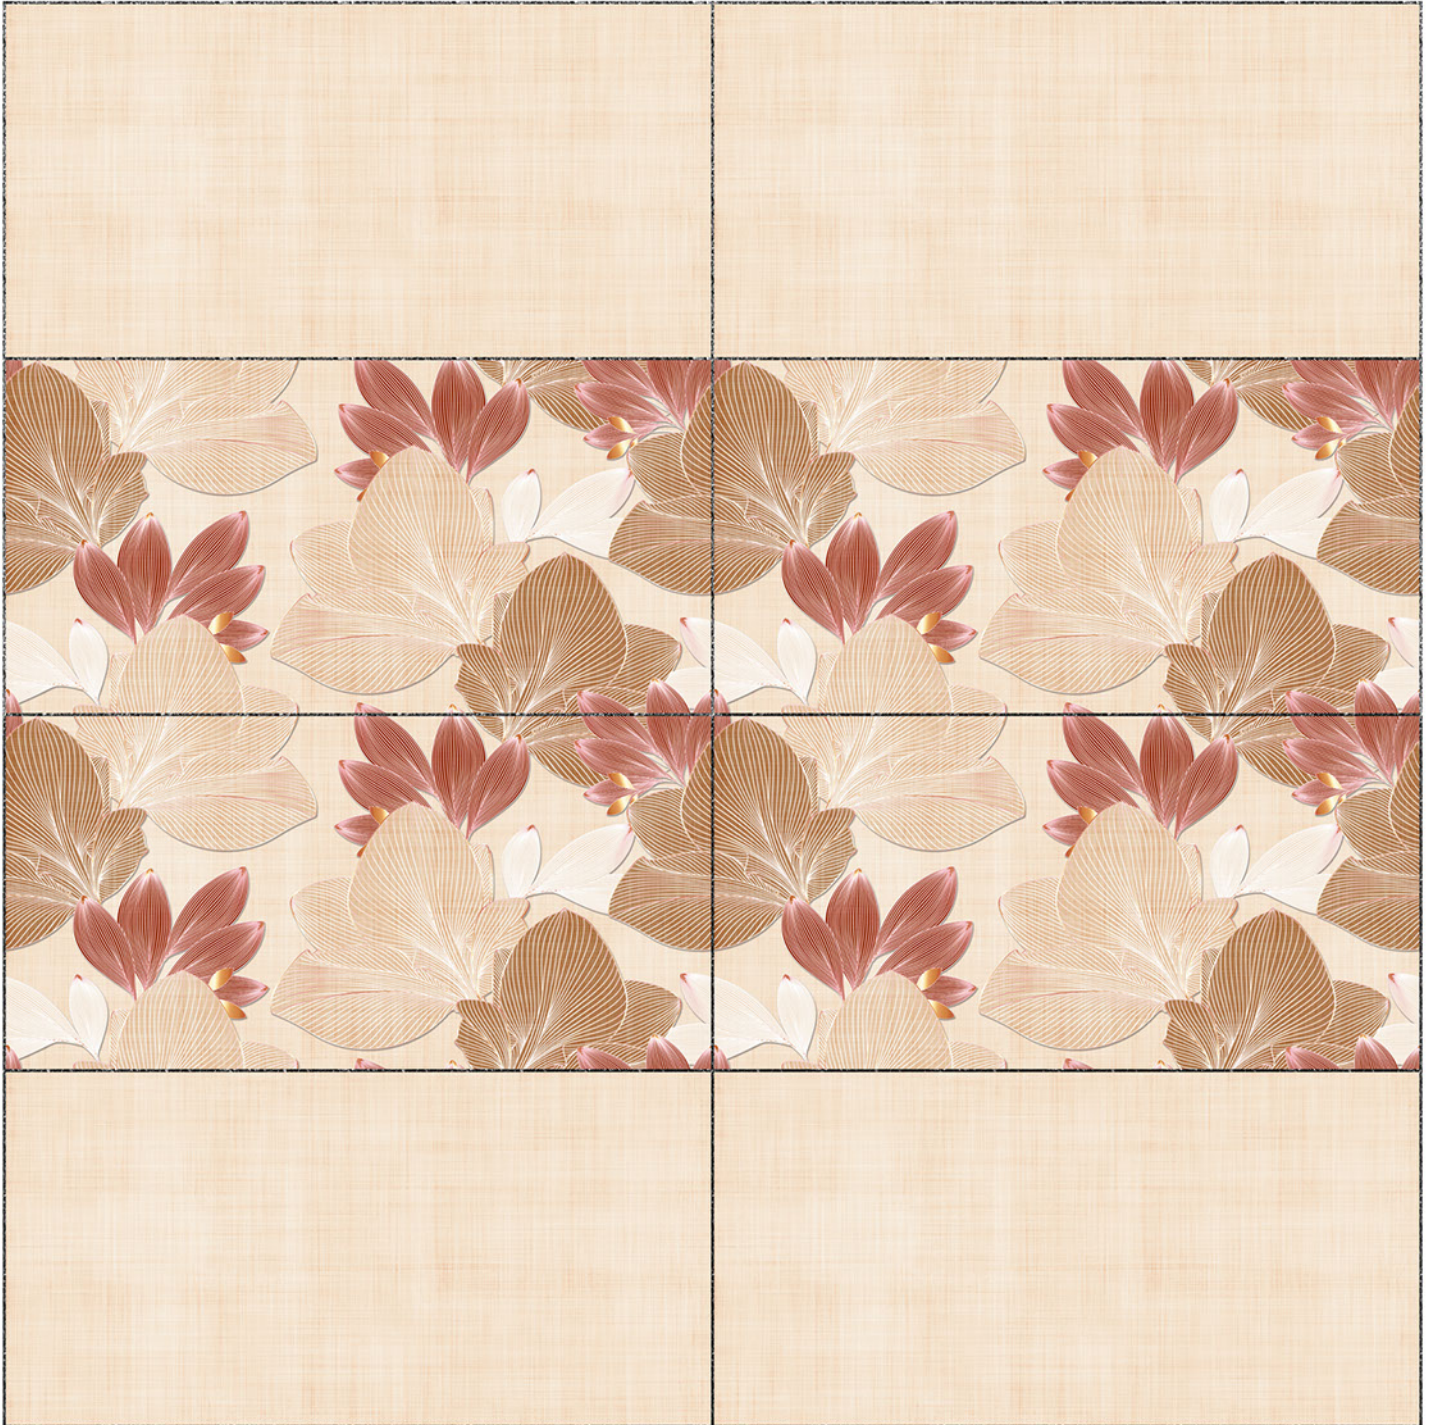

GLOSSY
WallTiles
Collection

24471

LT

HL2

DK

Heat Resistance

100 % Waterproof

Durable

Resistance to Frost

12" x 24"
300 x 600 mm