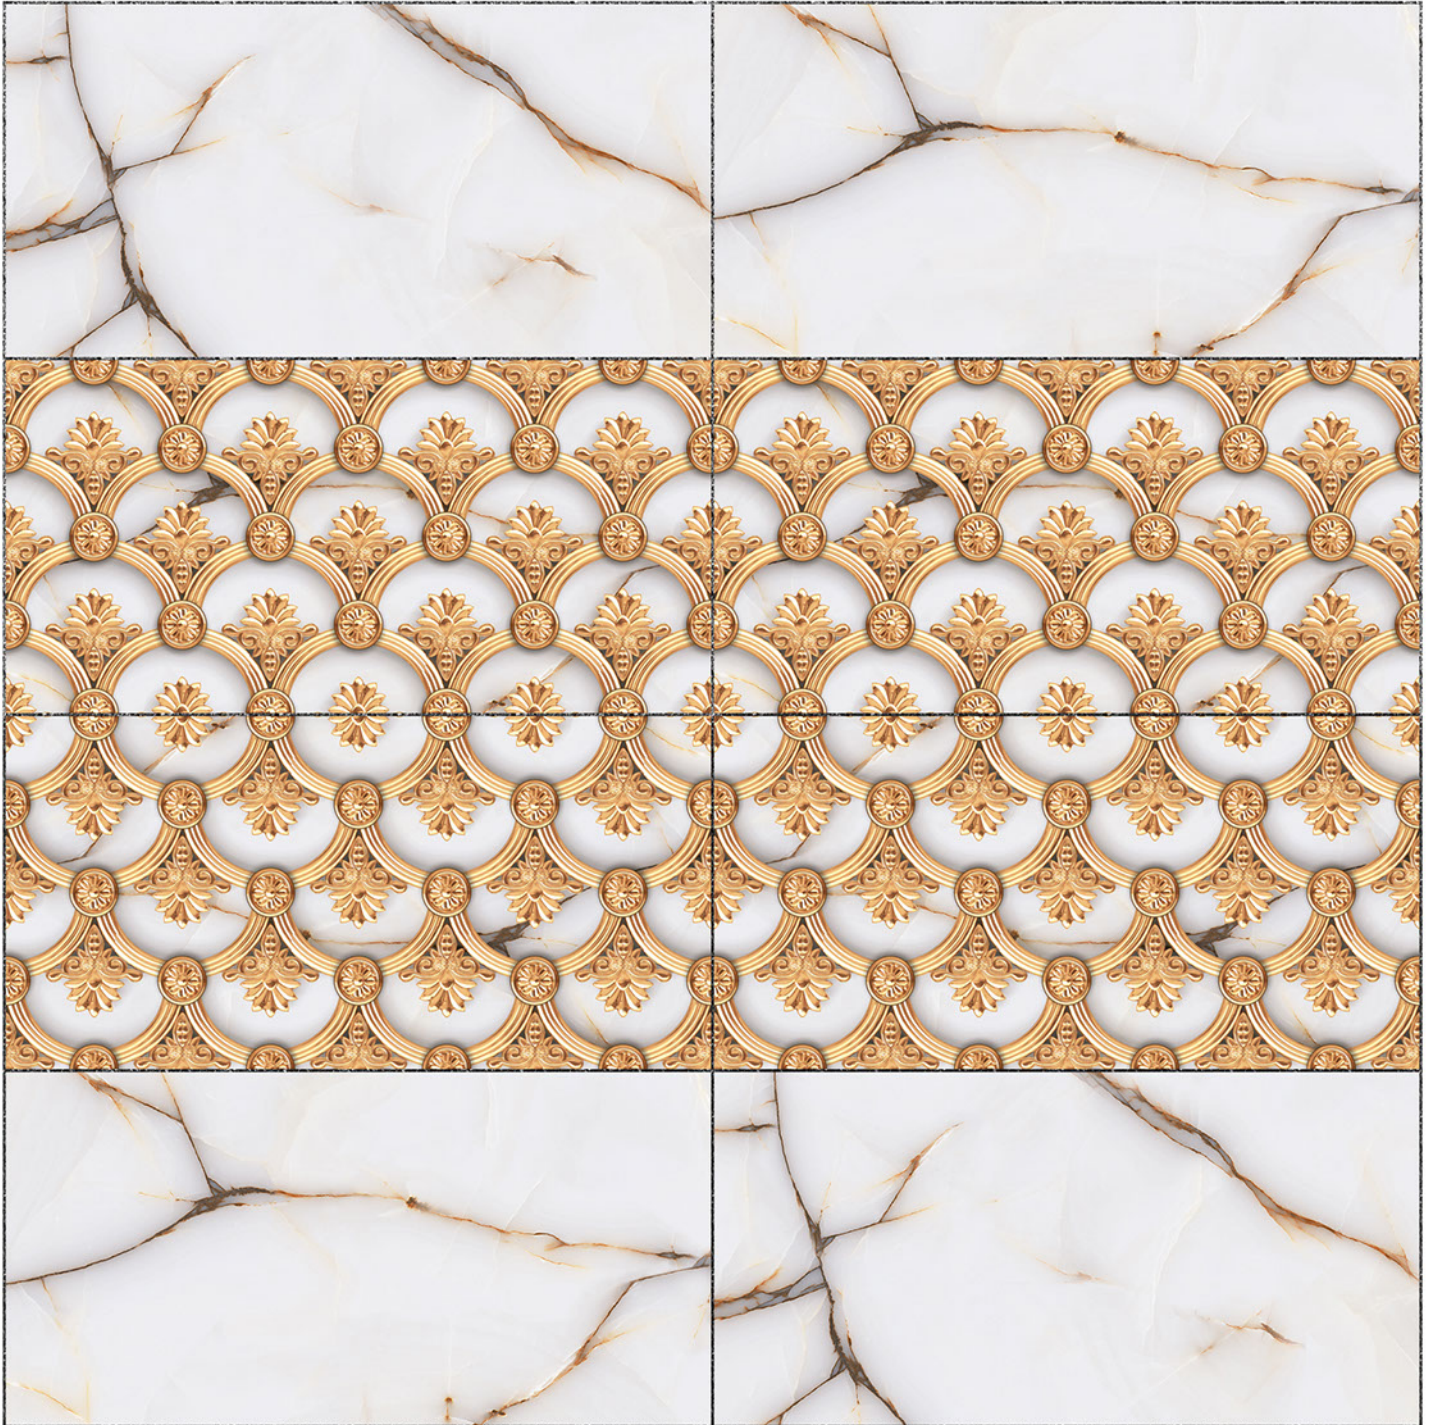

GLOSSY WallTiles Collection

24468

LT

HL

DK

Heat Resistance

100 % Waterproof

Durable

Resistance to Frost

12''x24''
300 x 600 mm