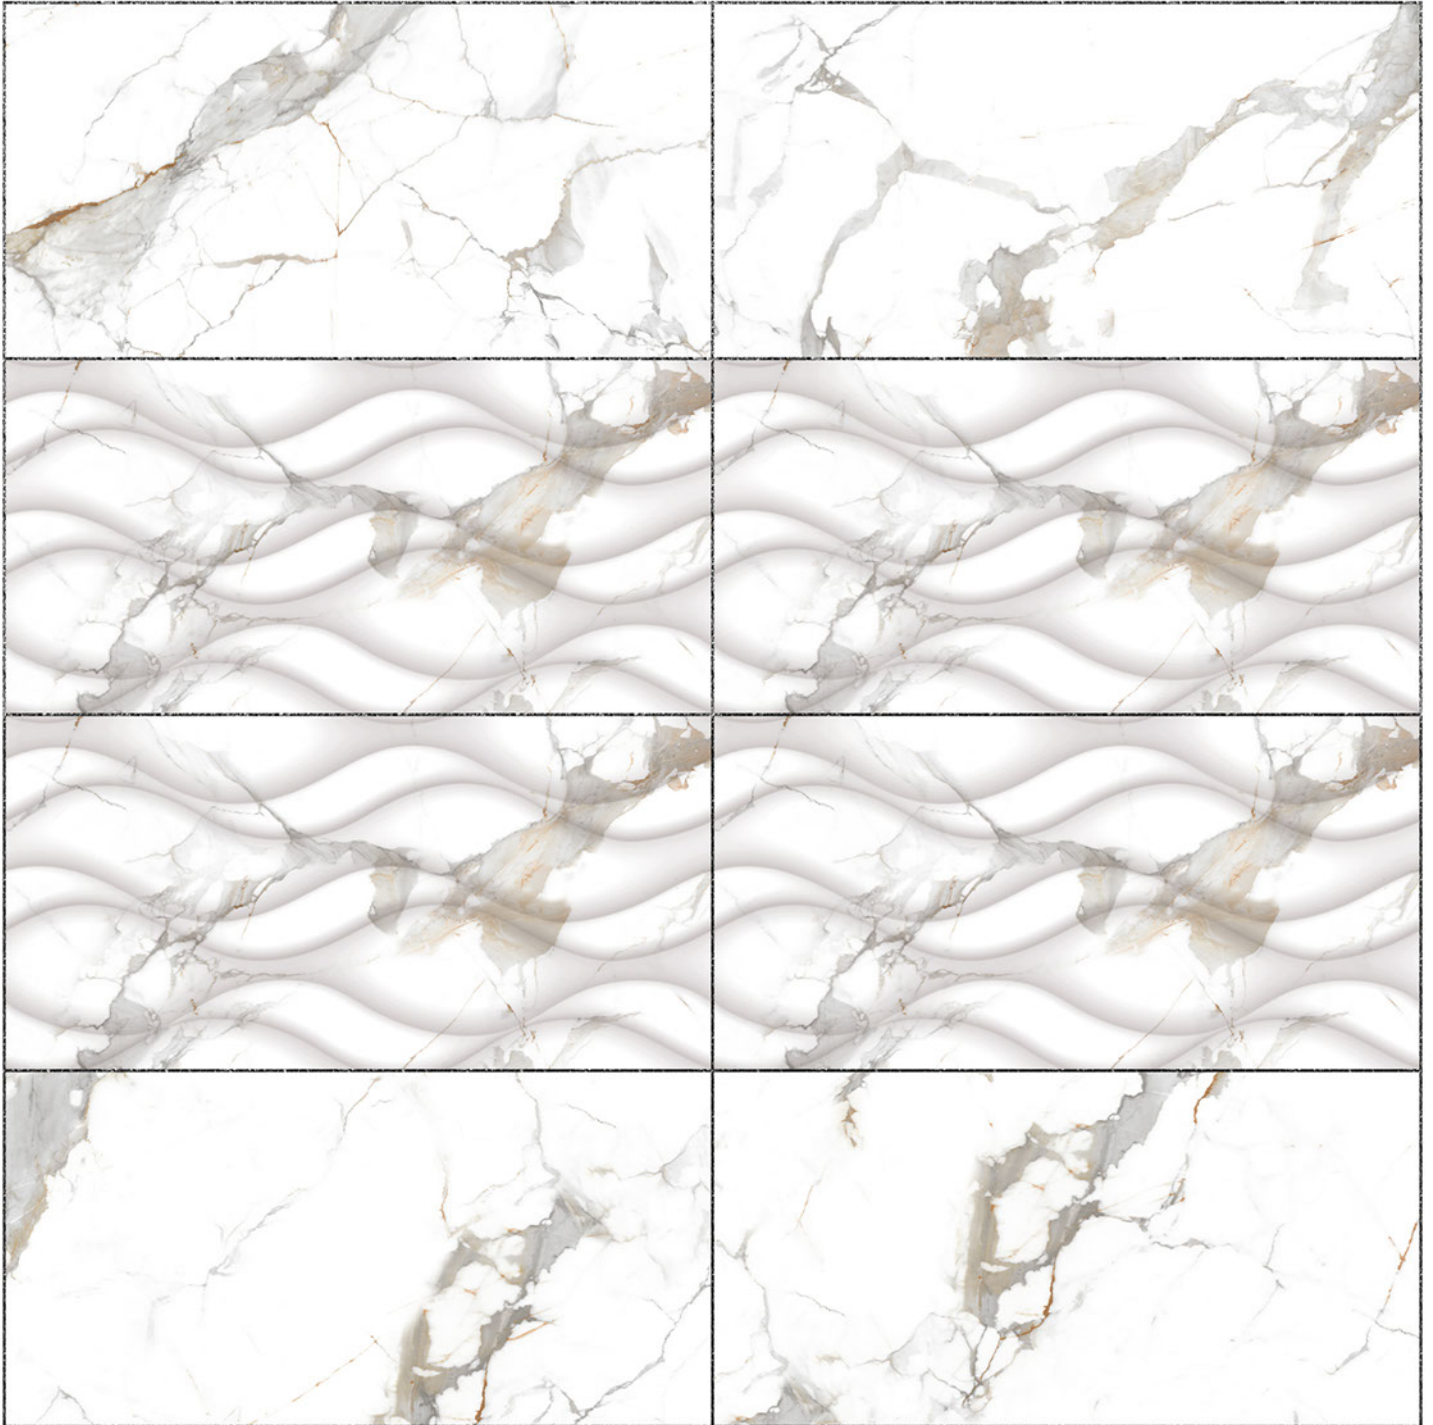

DK

Heat Resistance

100 % Waterproof

Durable

Resistance to Frost

12''x24''
300 x 600 mm

GLOSSY WallTiles Collection

24497