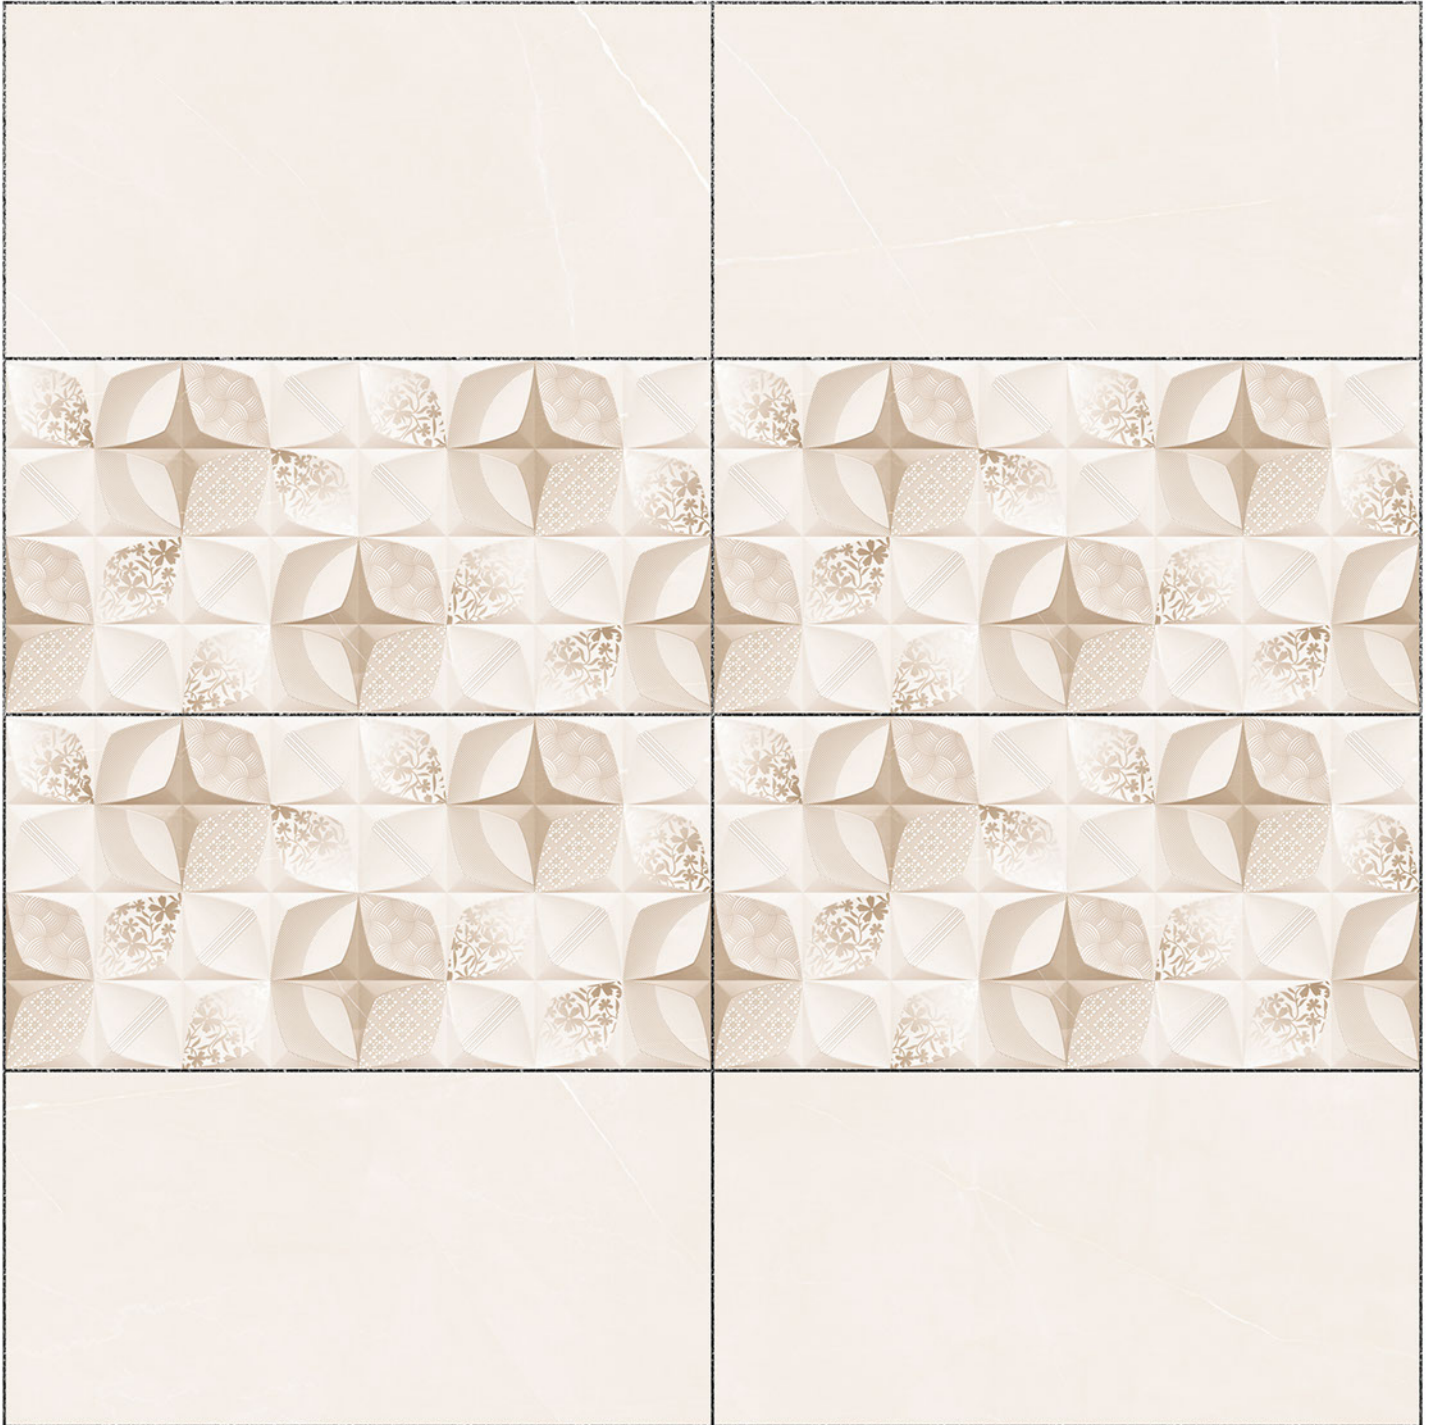

GLOSSY Wall Tiles Collection

24493

LT

HL

DK

Heat Resistance

100 % Waterproof

Durable

Resistance to Frost

12''x24''
300 x 600 mm