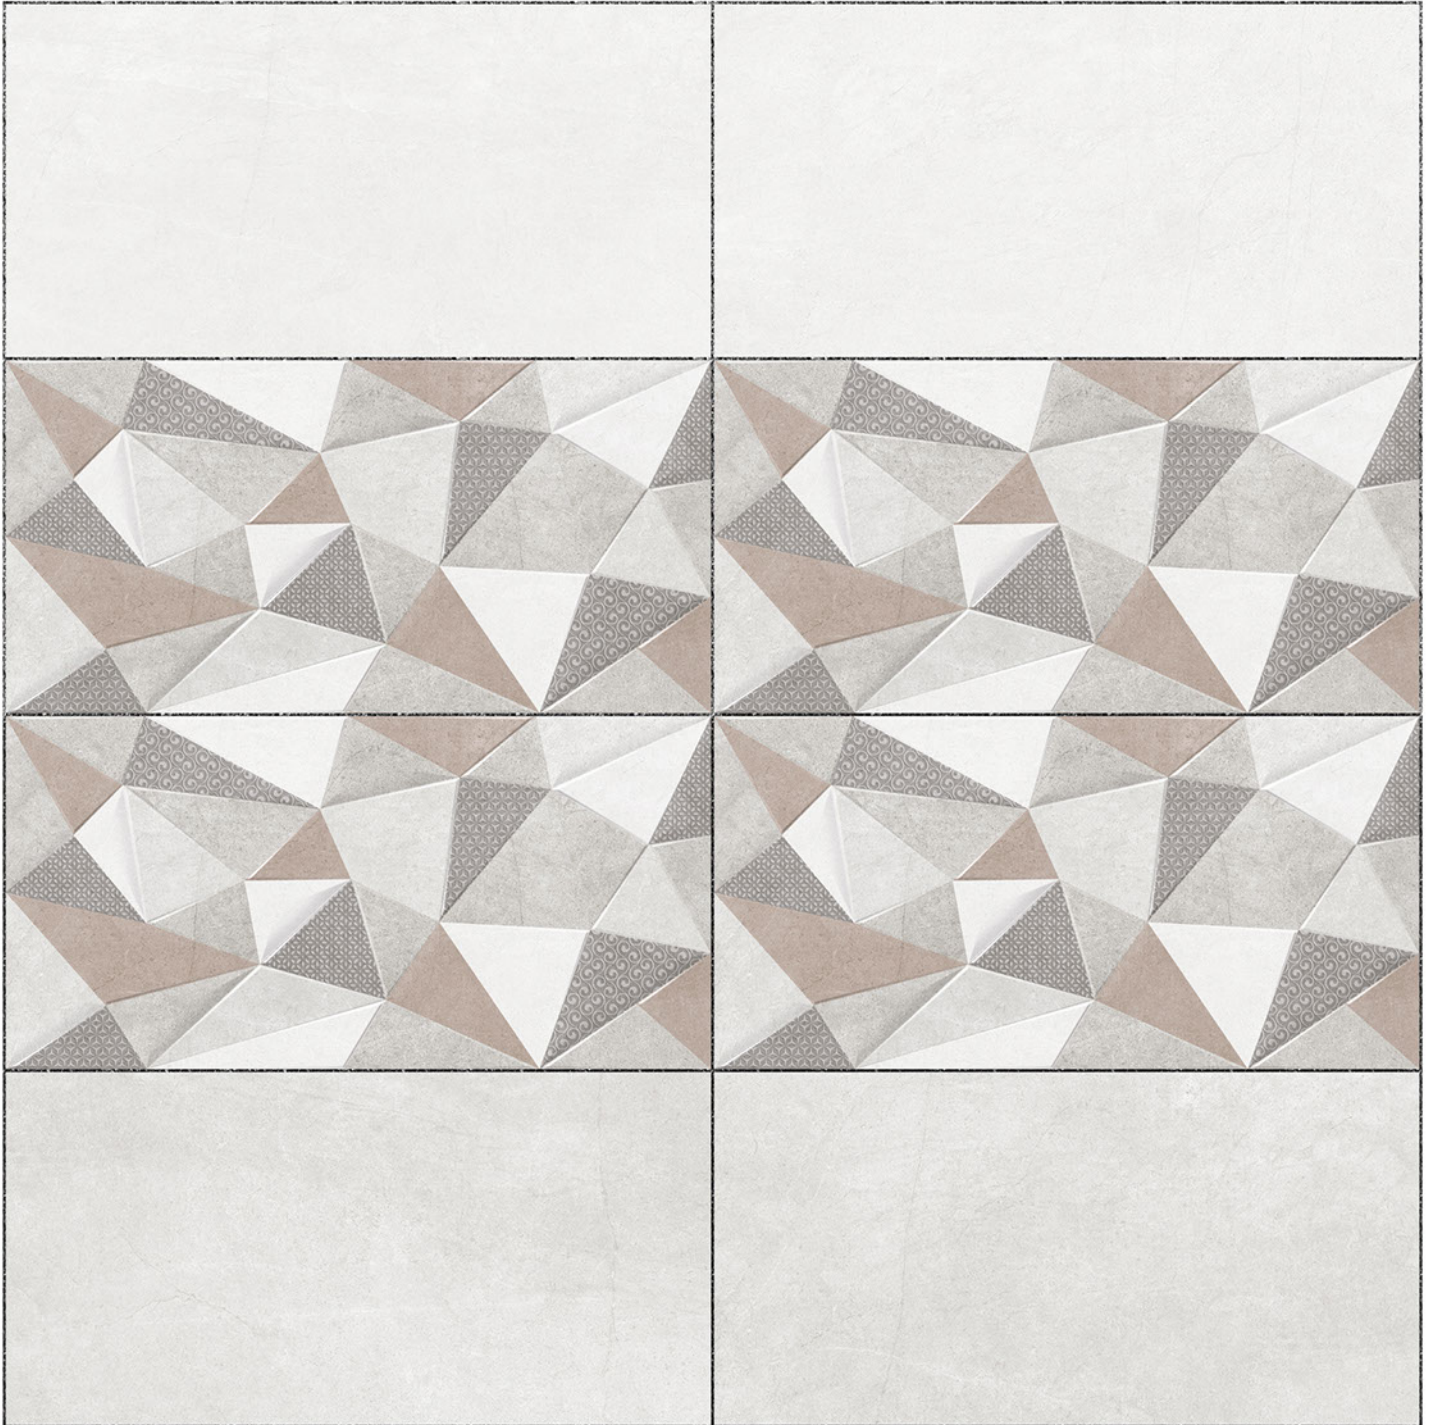

DK

Heat Resistance

100 % Waterproof

Durable

Resistance to Frost

12" x 24"
300 x 600 mm

GLOSSY WallTiles Collection

24492