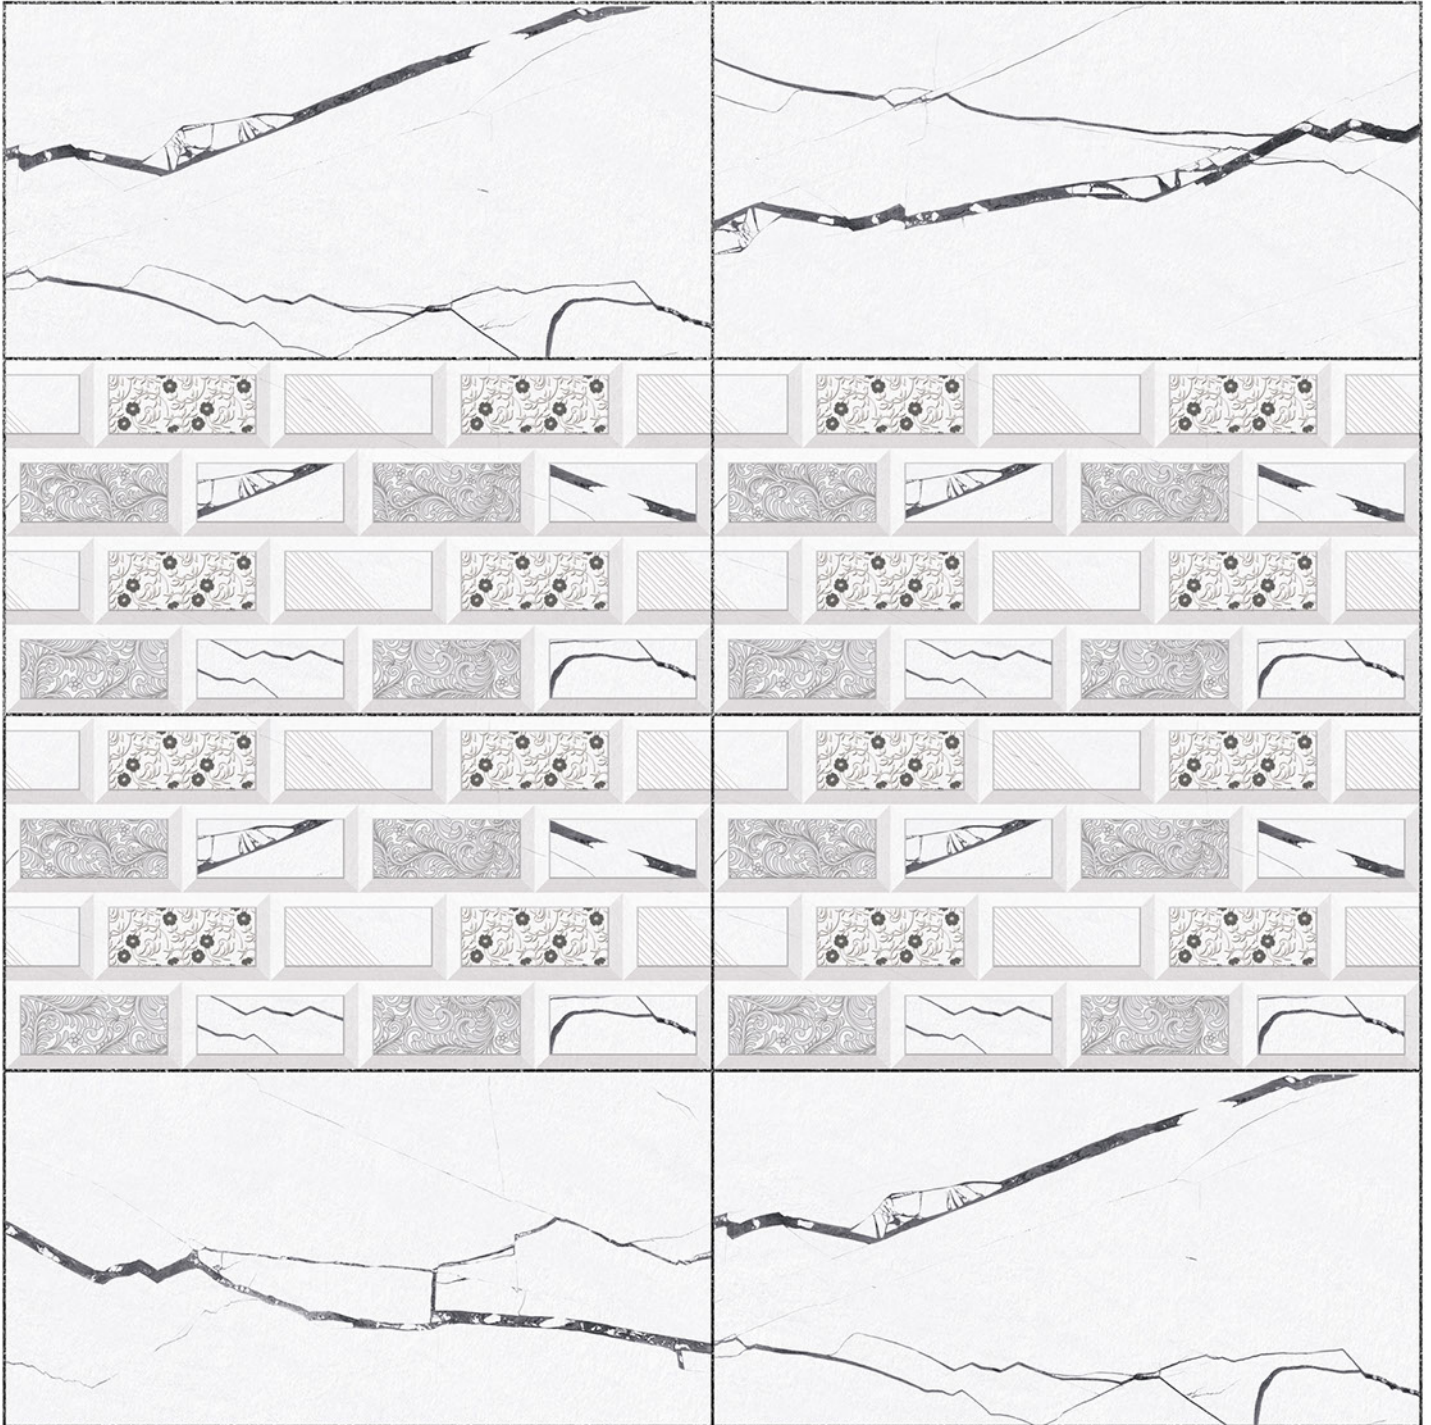

GLOSSY WallTiles Collection

24487

LT

HL2

DK

Heat Resistance

100 % Waterproof

Durable

Resistance to Frost

12" x 24"
300 x 600 mm