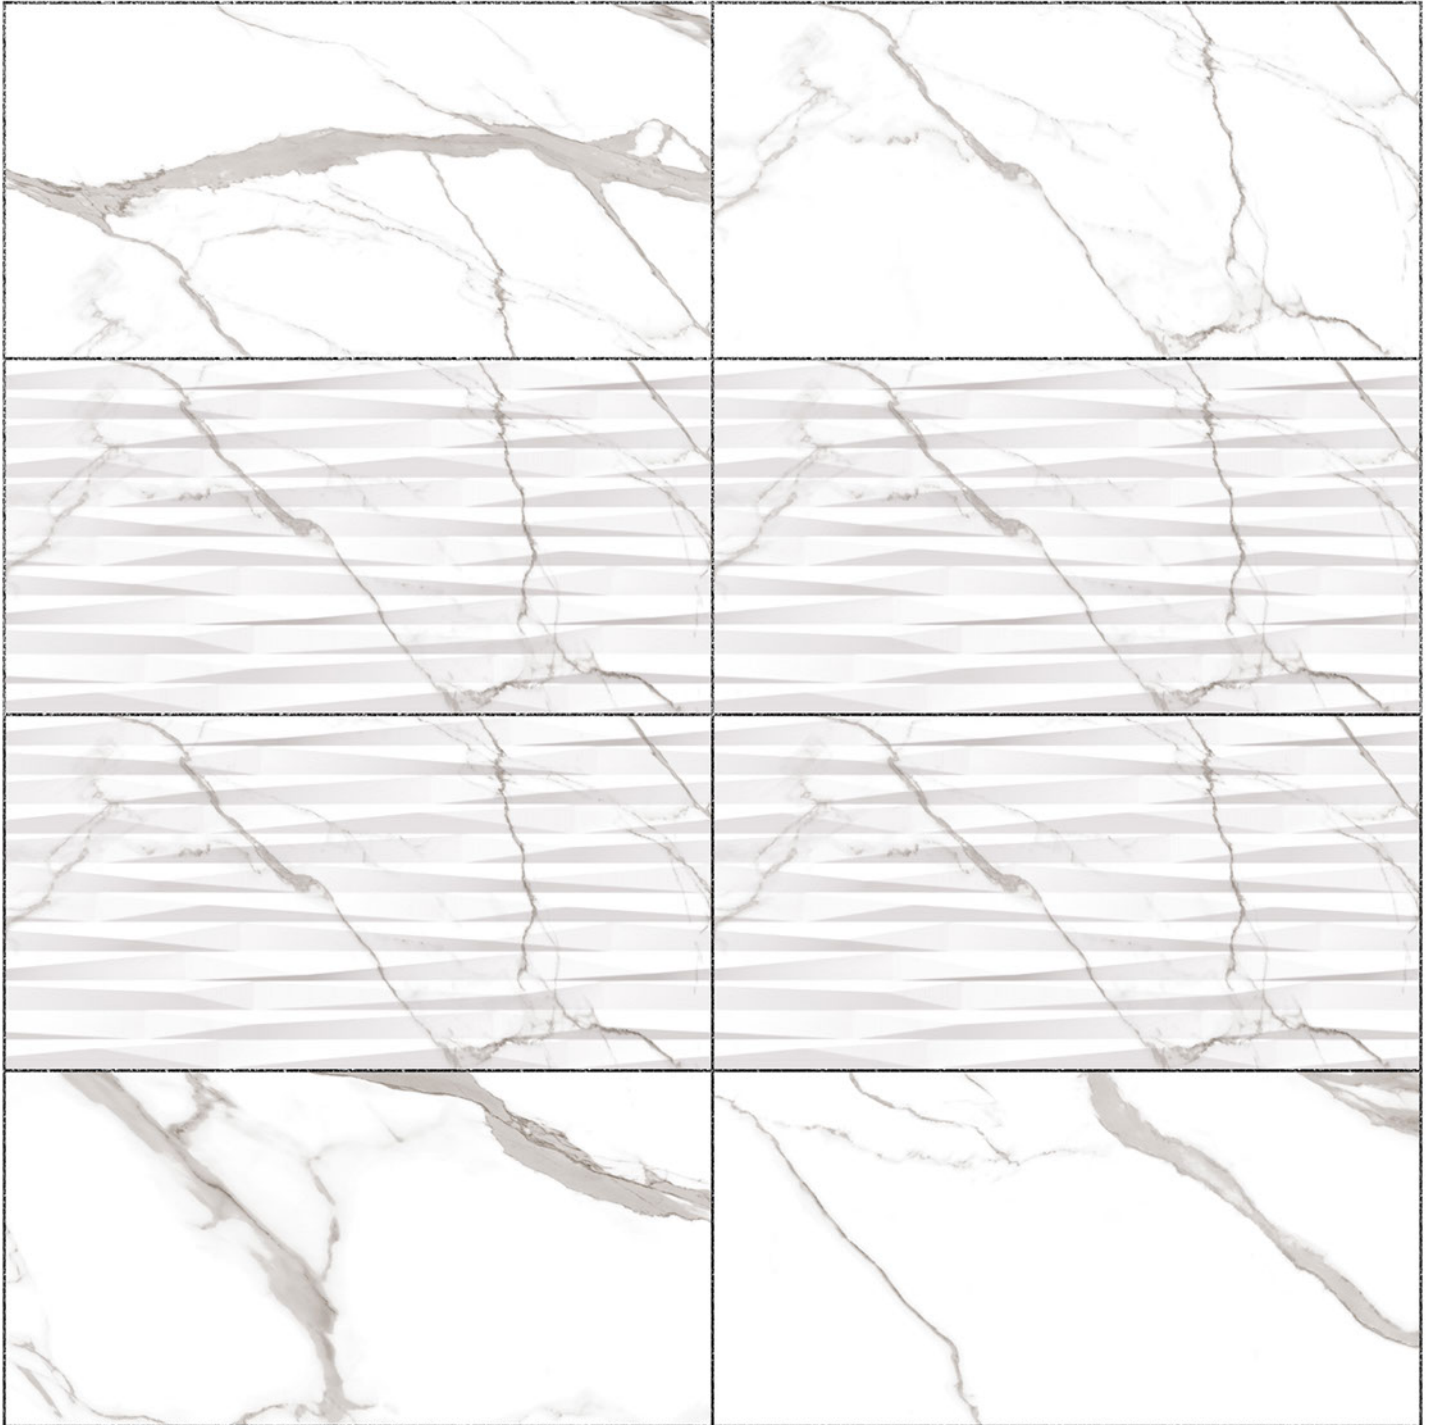

GLOSSY Wall Tiles Collection

24490

LT

HL2

DK

Heat Resistance

100 % Waterproof

Durable

Resistance to Frost

12" x 24"
300 x 600 mm