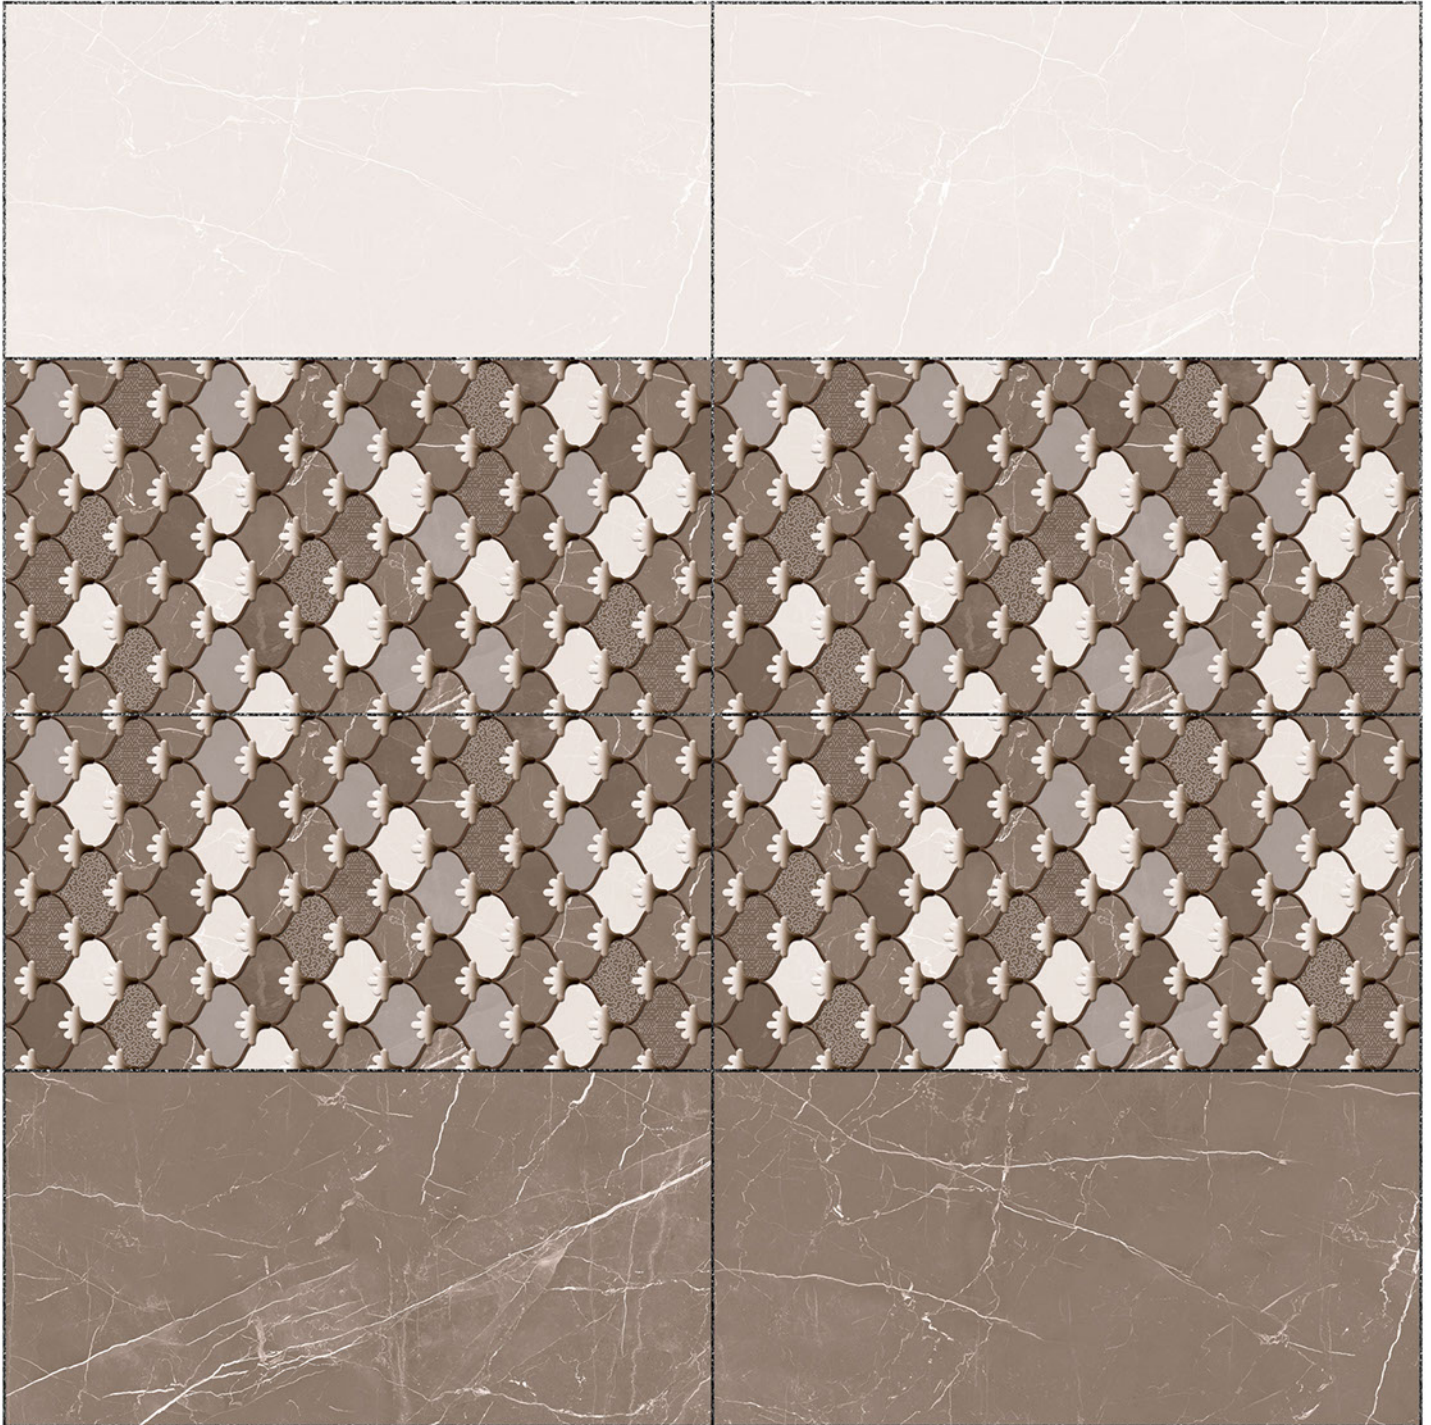

GLOSSY WallTiles Collection

24488

LT

HL

DK

Heat Resistance

100 % Waterproof

Durable

Resistance to Frost

12''x24''
300 x 600 mm