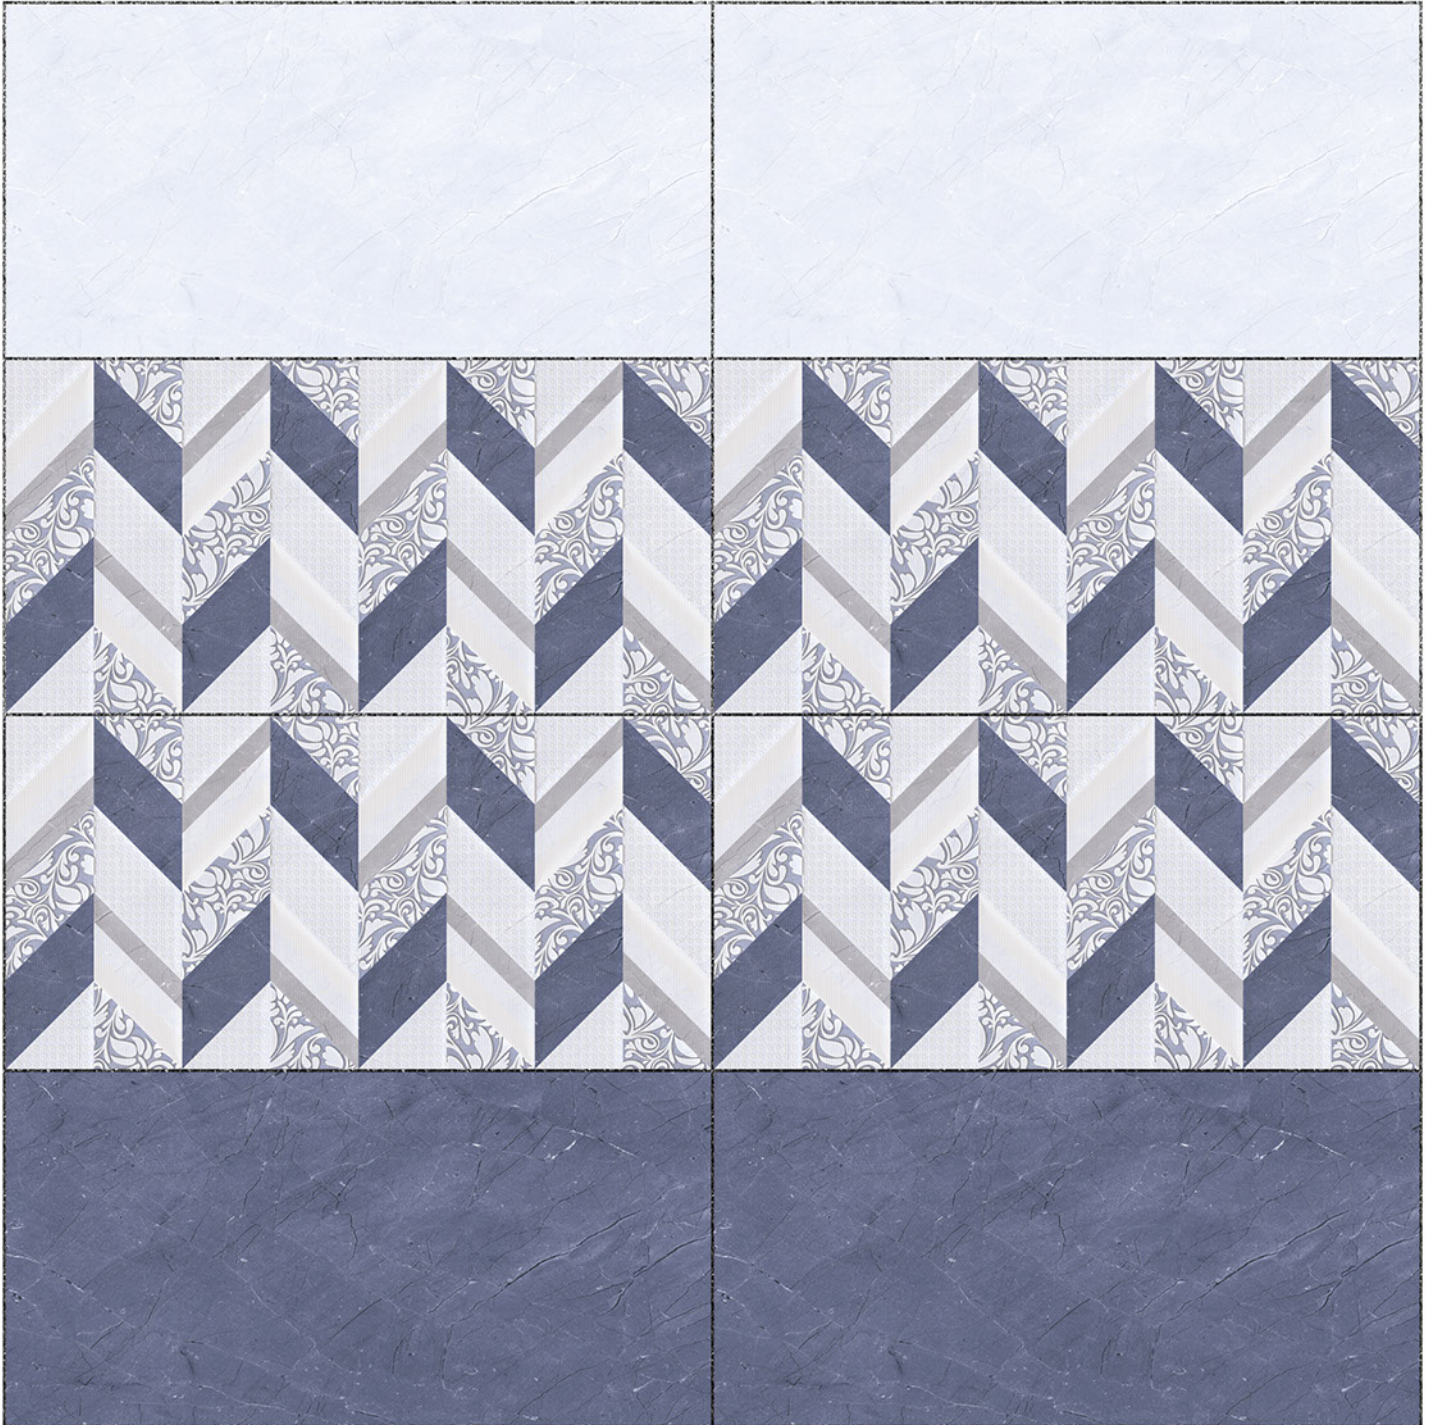

GLOSSY WallTiles Collection

24456

LT

HL

DK

Heat Resistance

100 % Waterproof

Durable

Resistance to Frost

12''x24''
300 x 600 mm