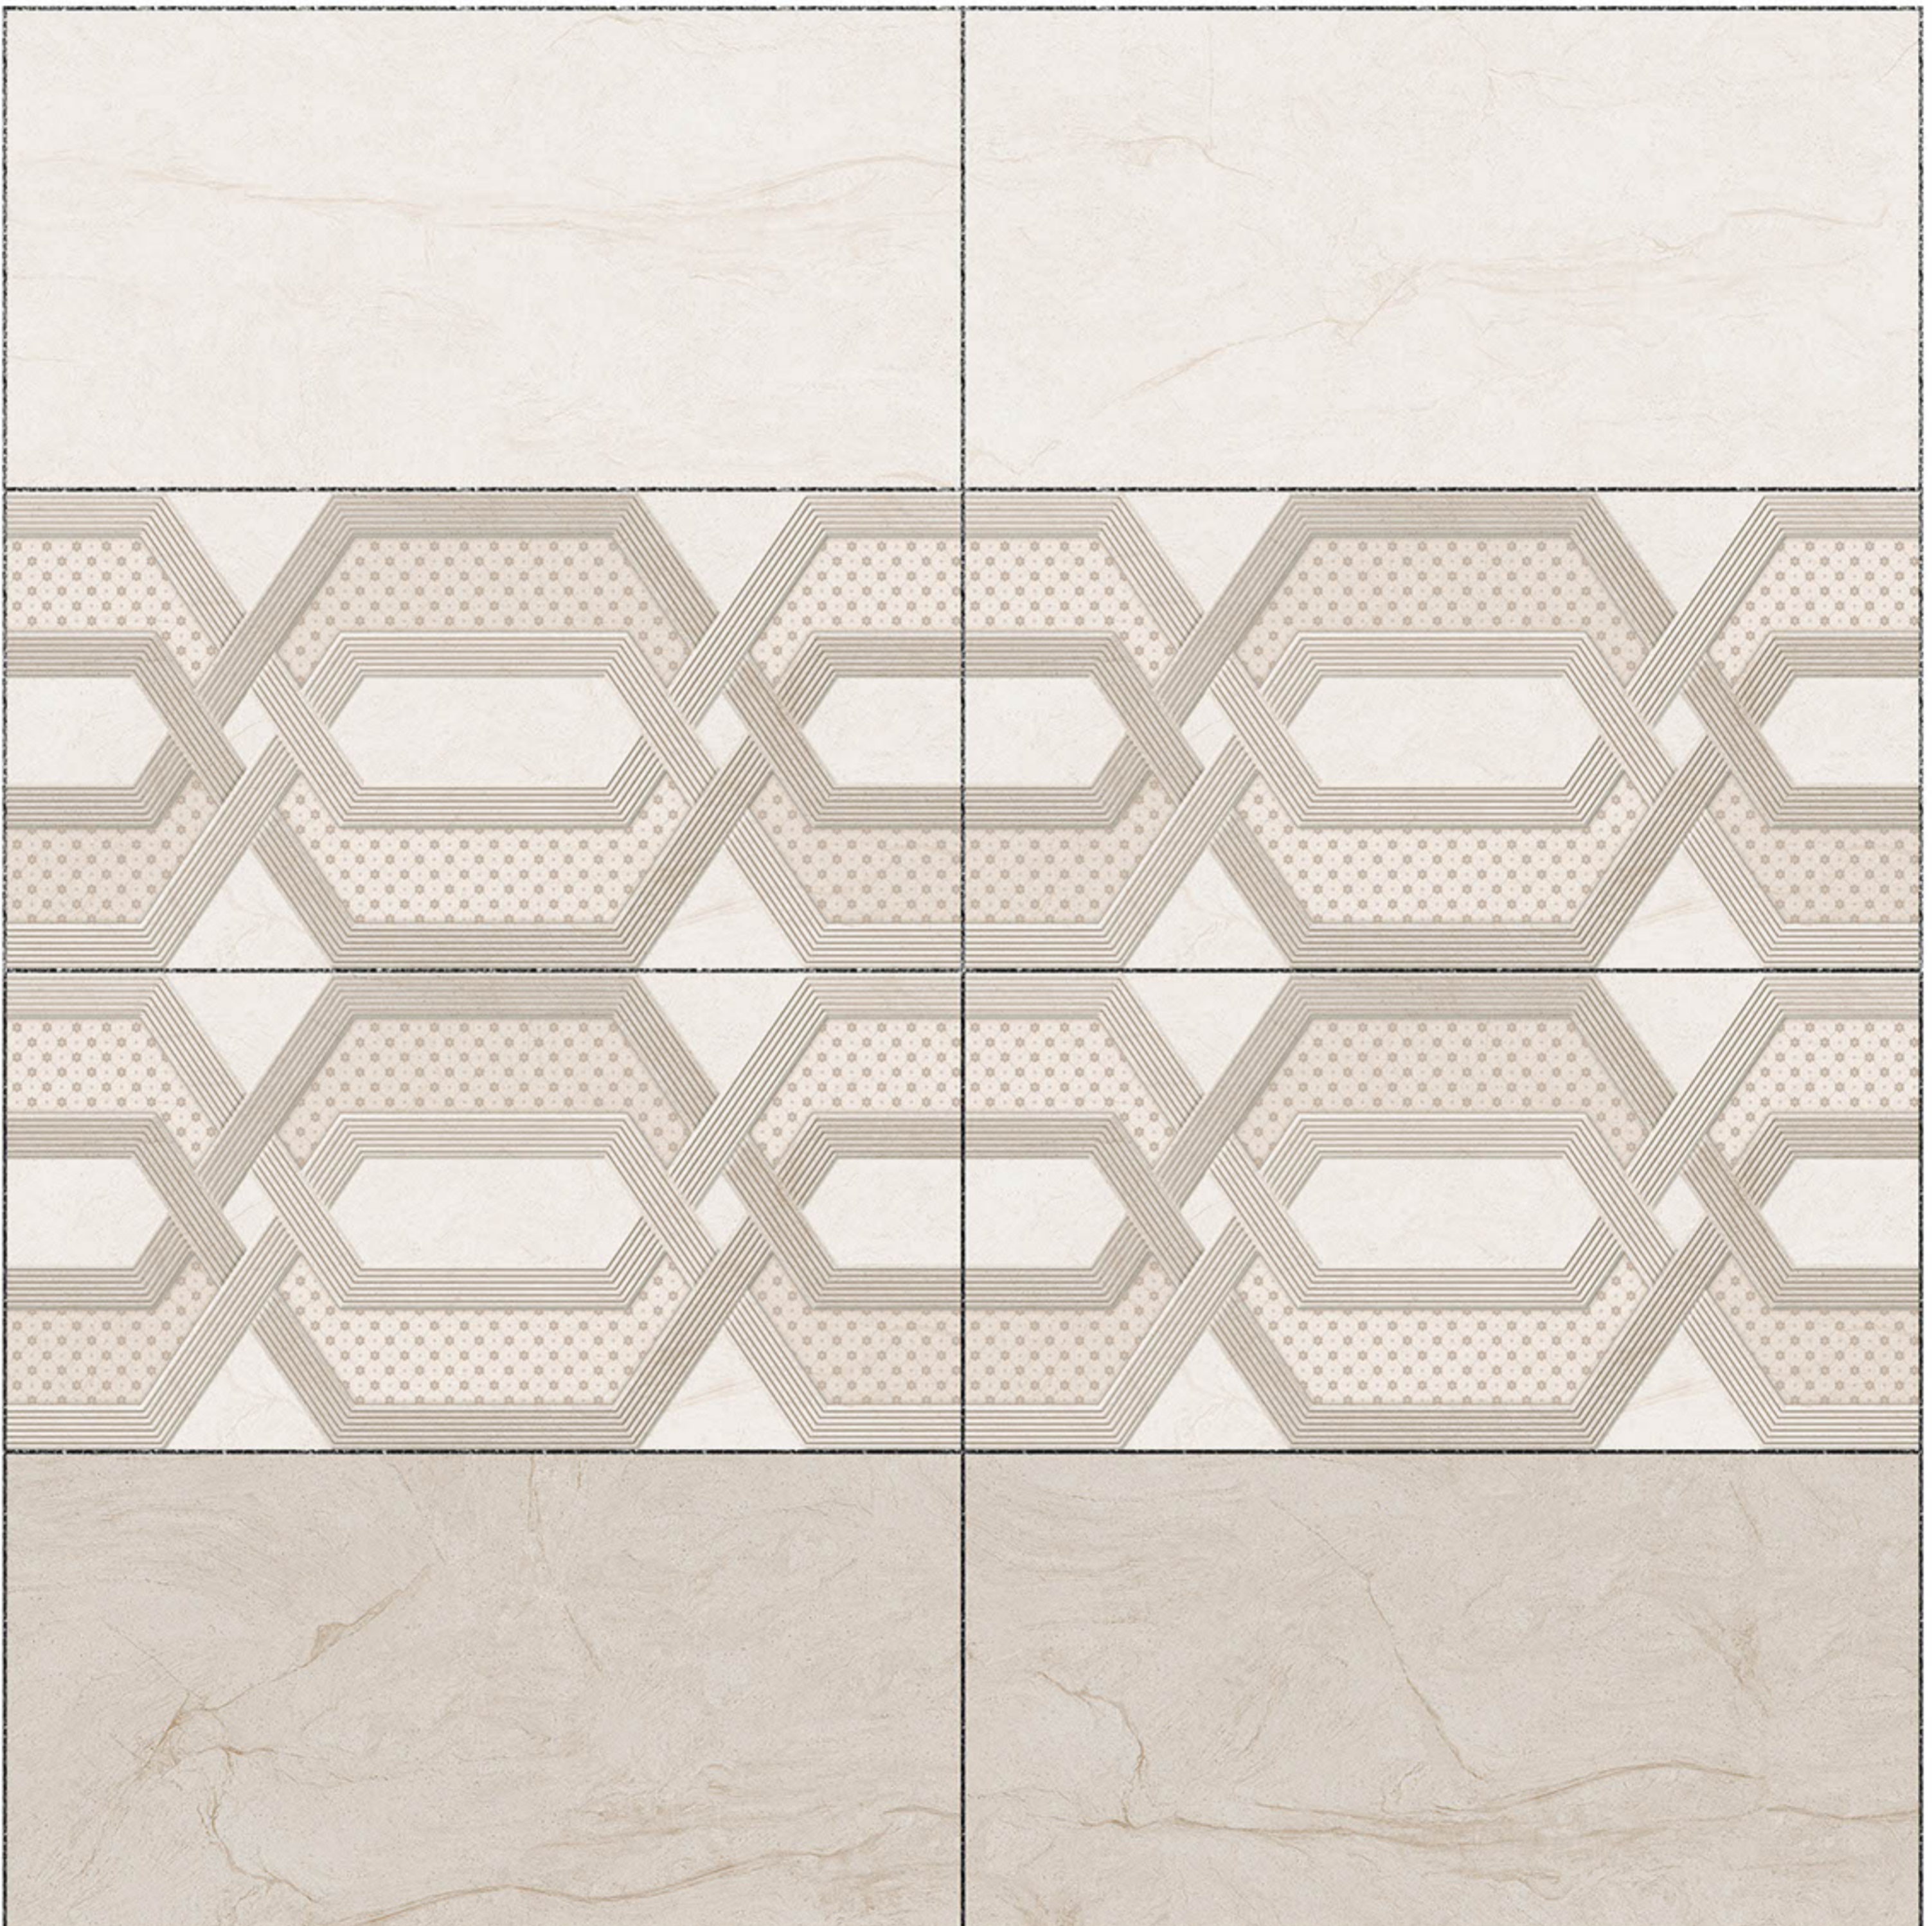

100 % Waterproof

Durable

Resistance to Frost

12''x24''
300 x 600 mm

GLOSSY WallTiles Collection

24591

LT

HL2