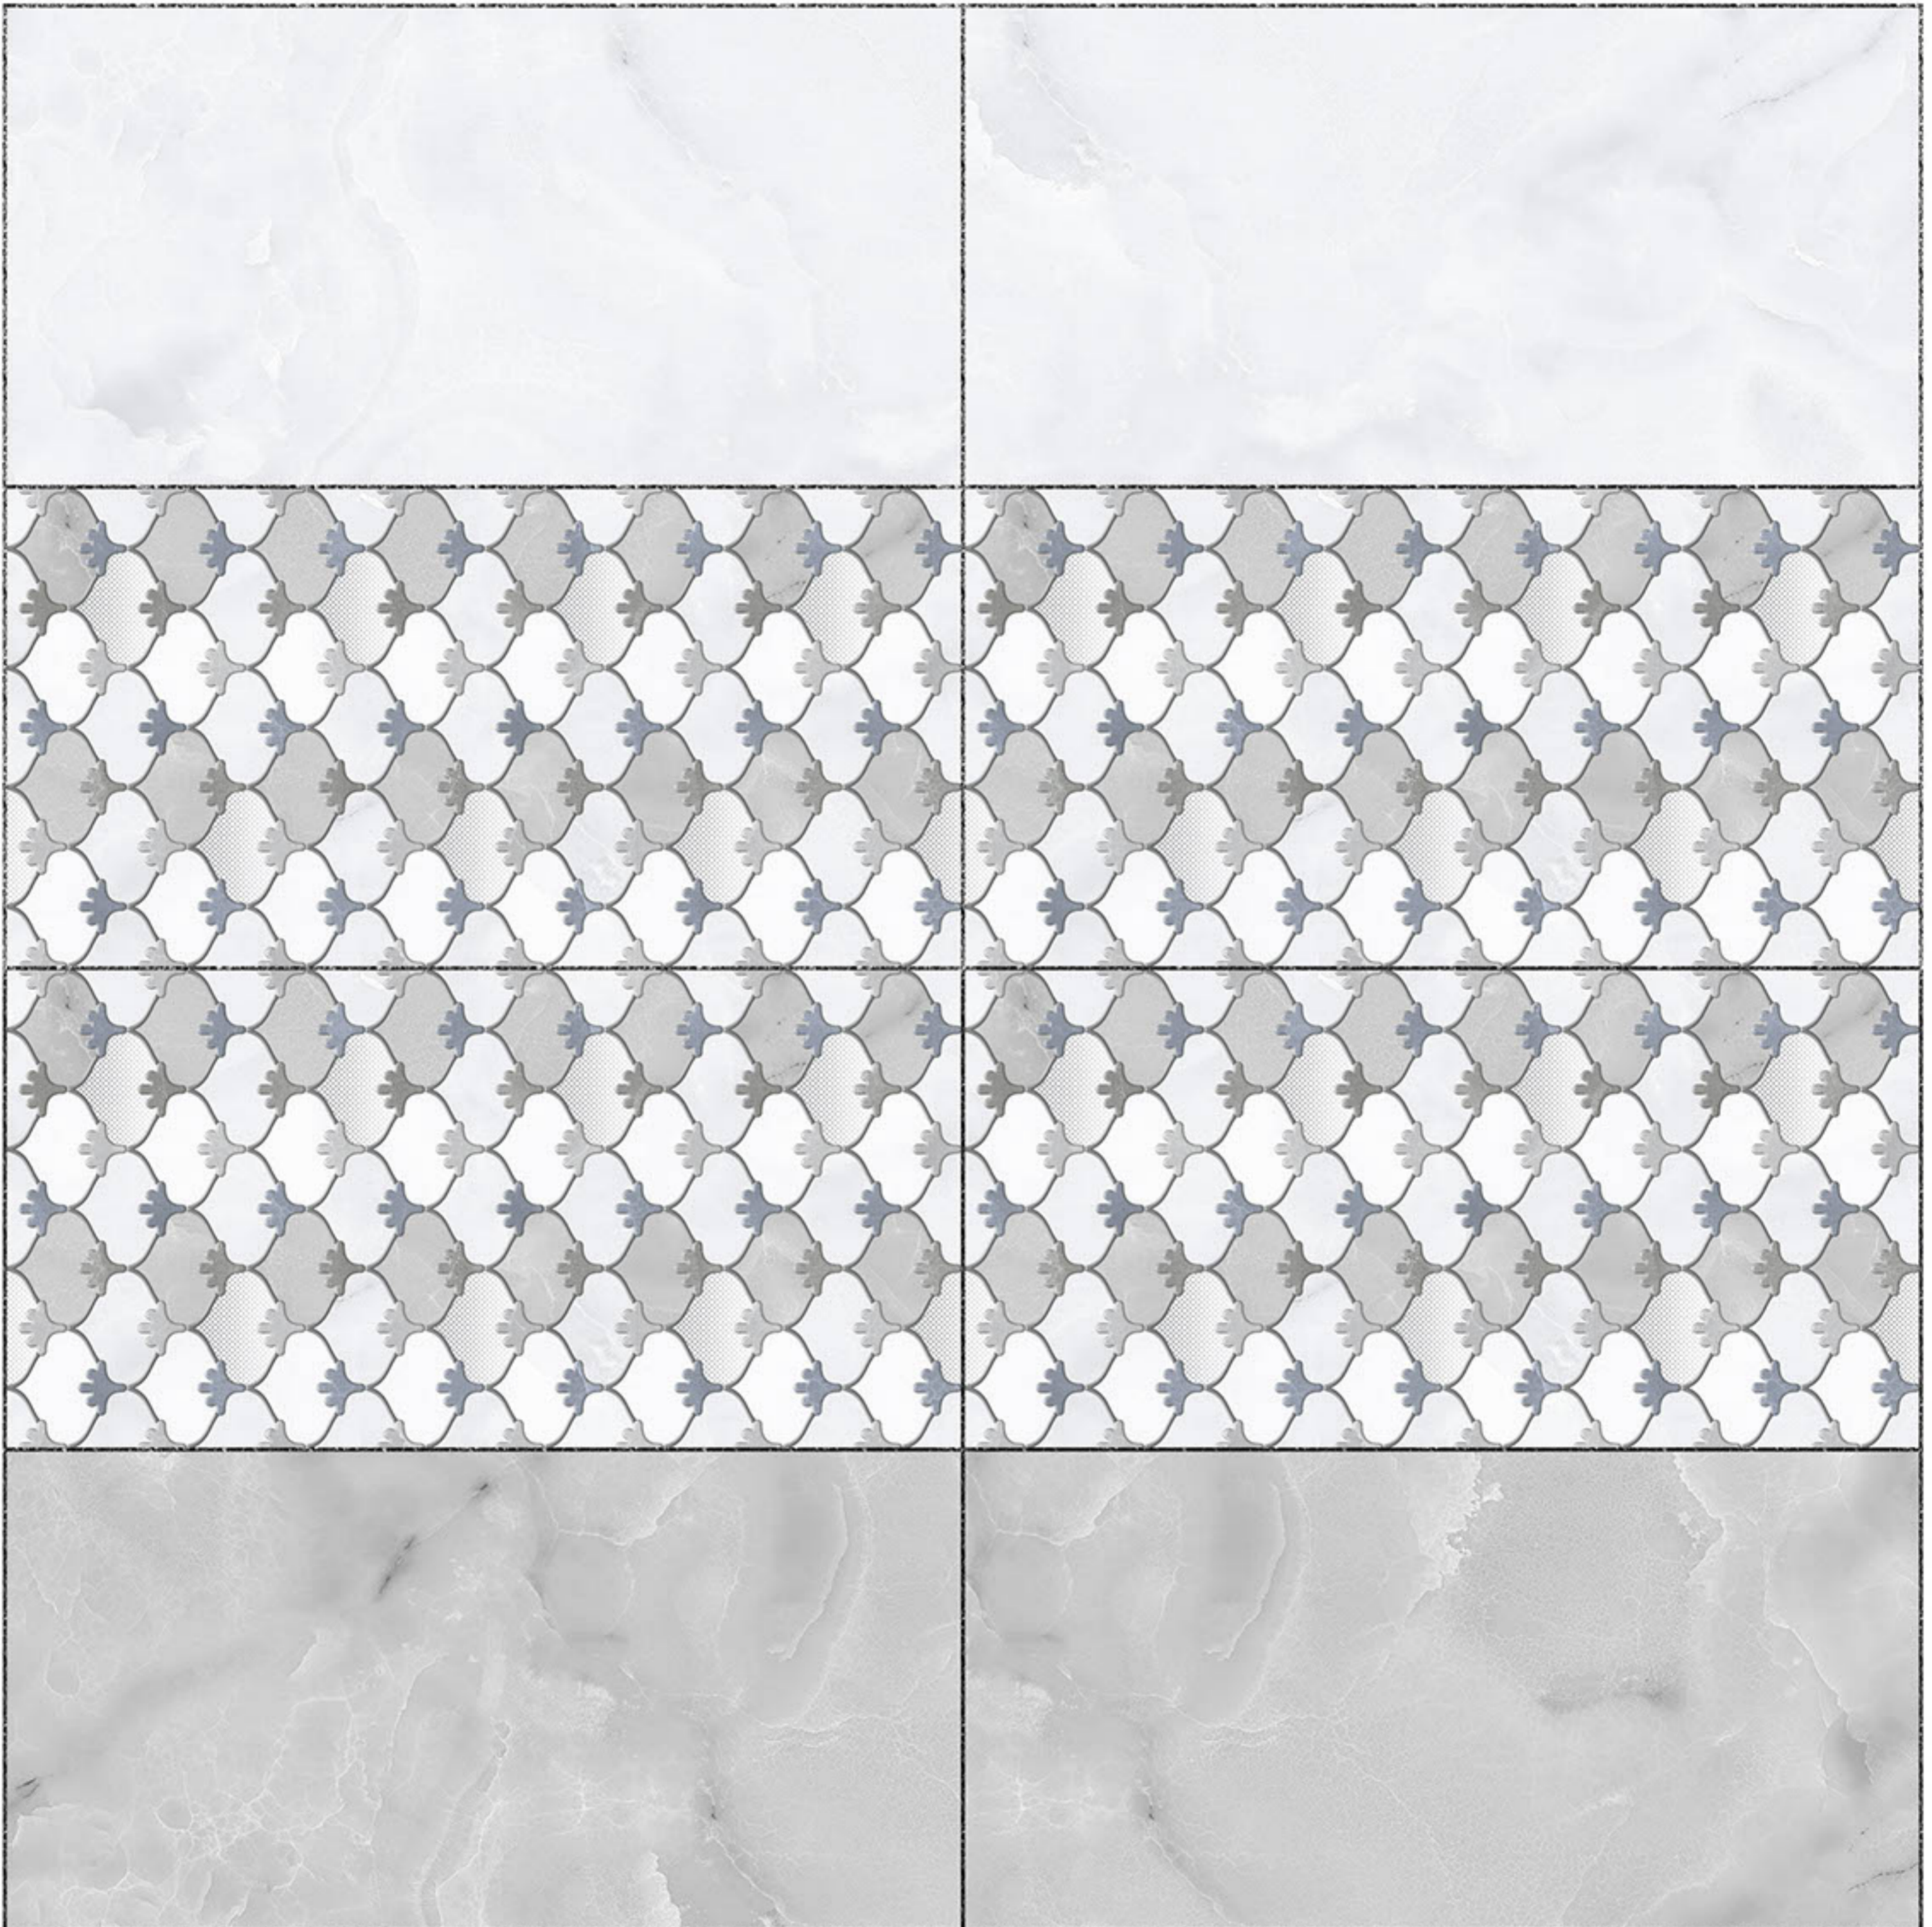

GLOSSY WallTiles Collection

24583

LT

HL1

DK

Heat Resistance

100 % Waterproof

Durable

Resistance to Frost

12''x24''
300 x 600 mm