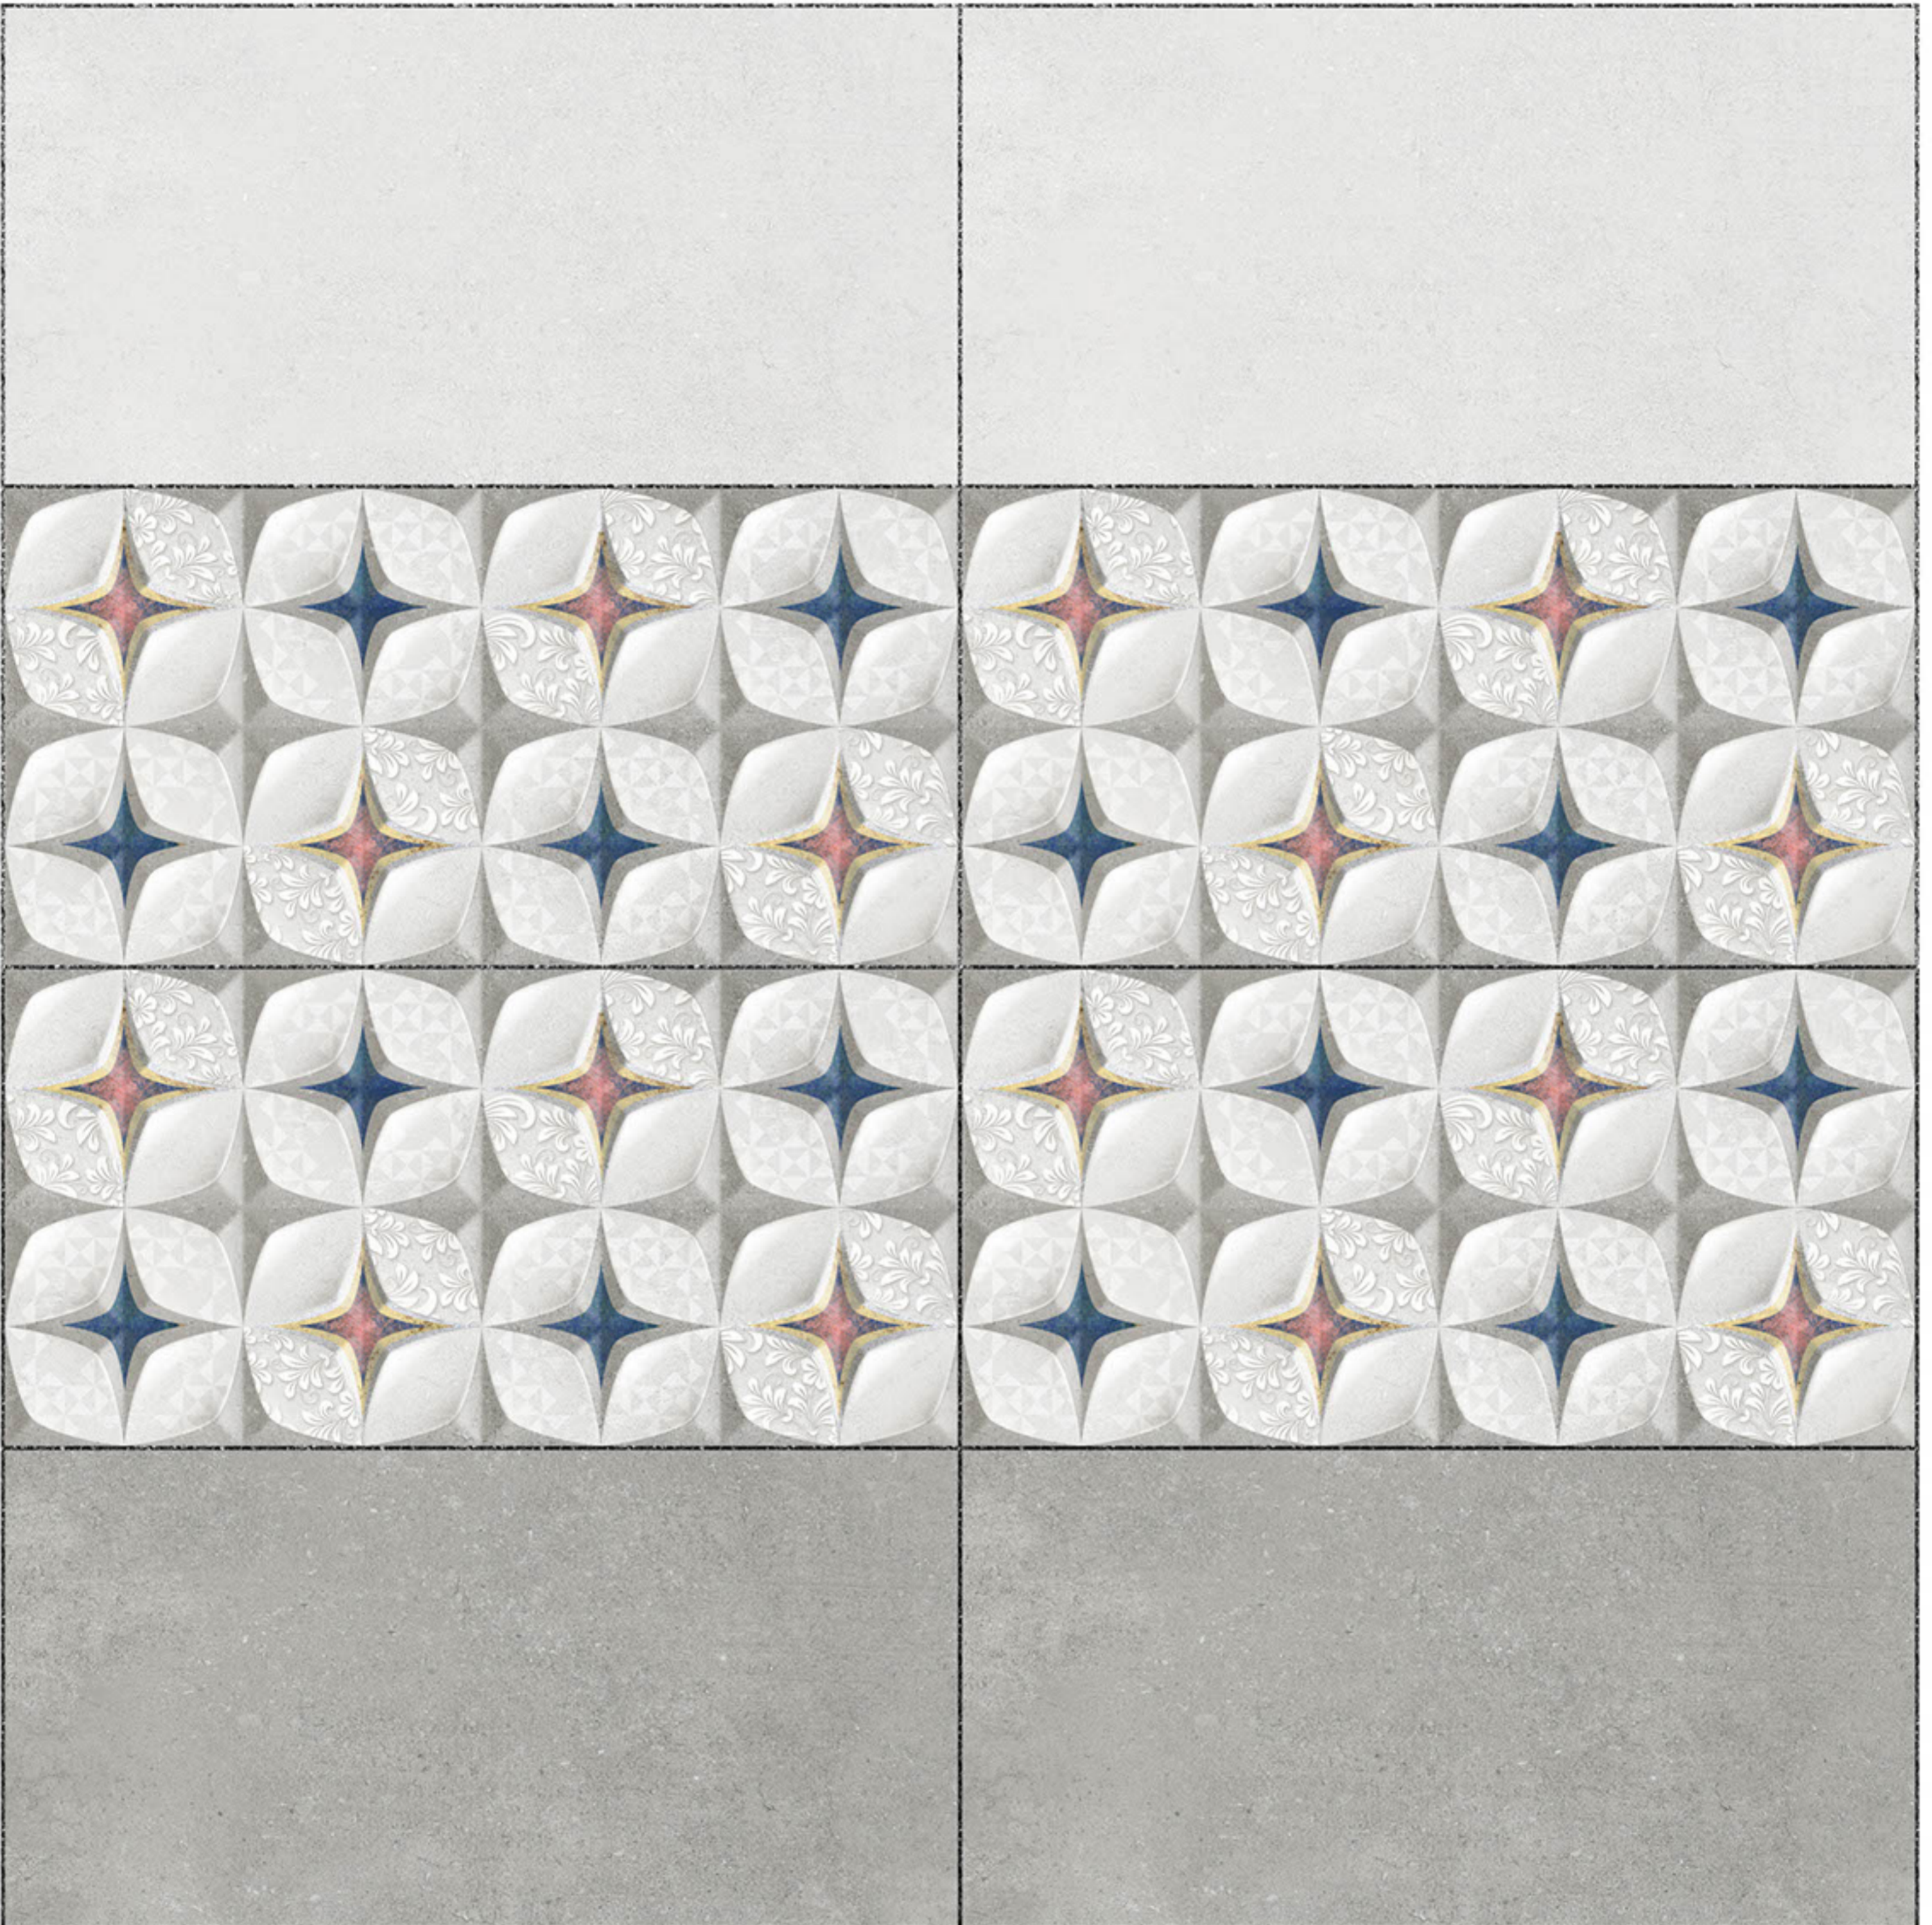

GLOSSY WallTiles Collection

24580

LT

HL

DK

Heat Resistance

100 % Waterproof

Durable

Resistance to Frost

12''x24''
300 x 600 mm