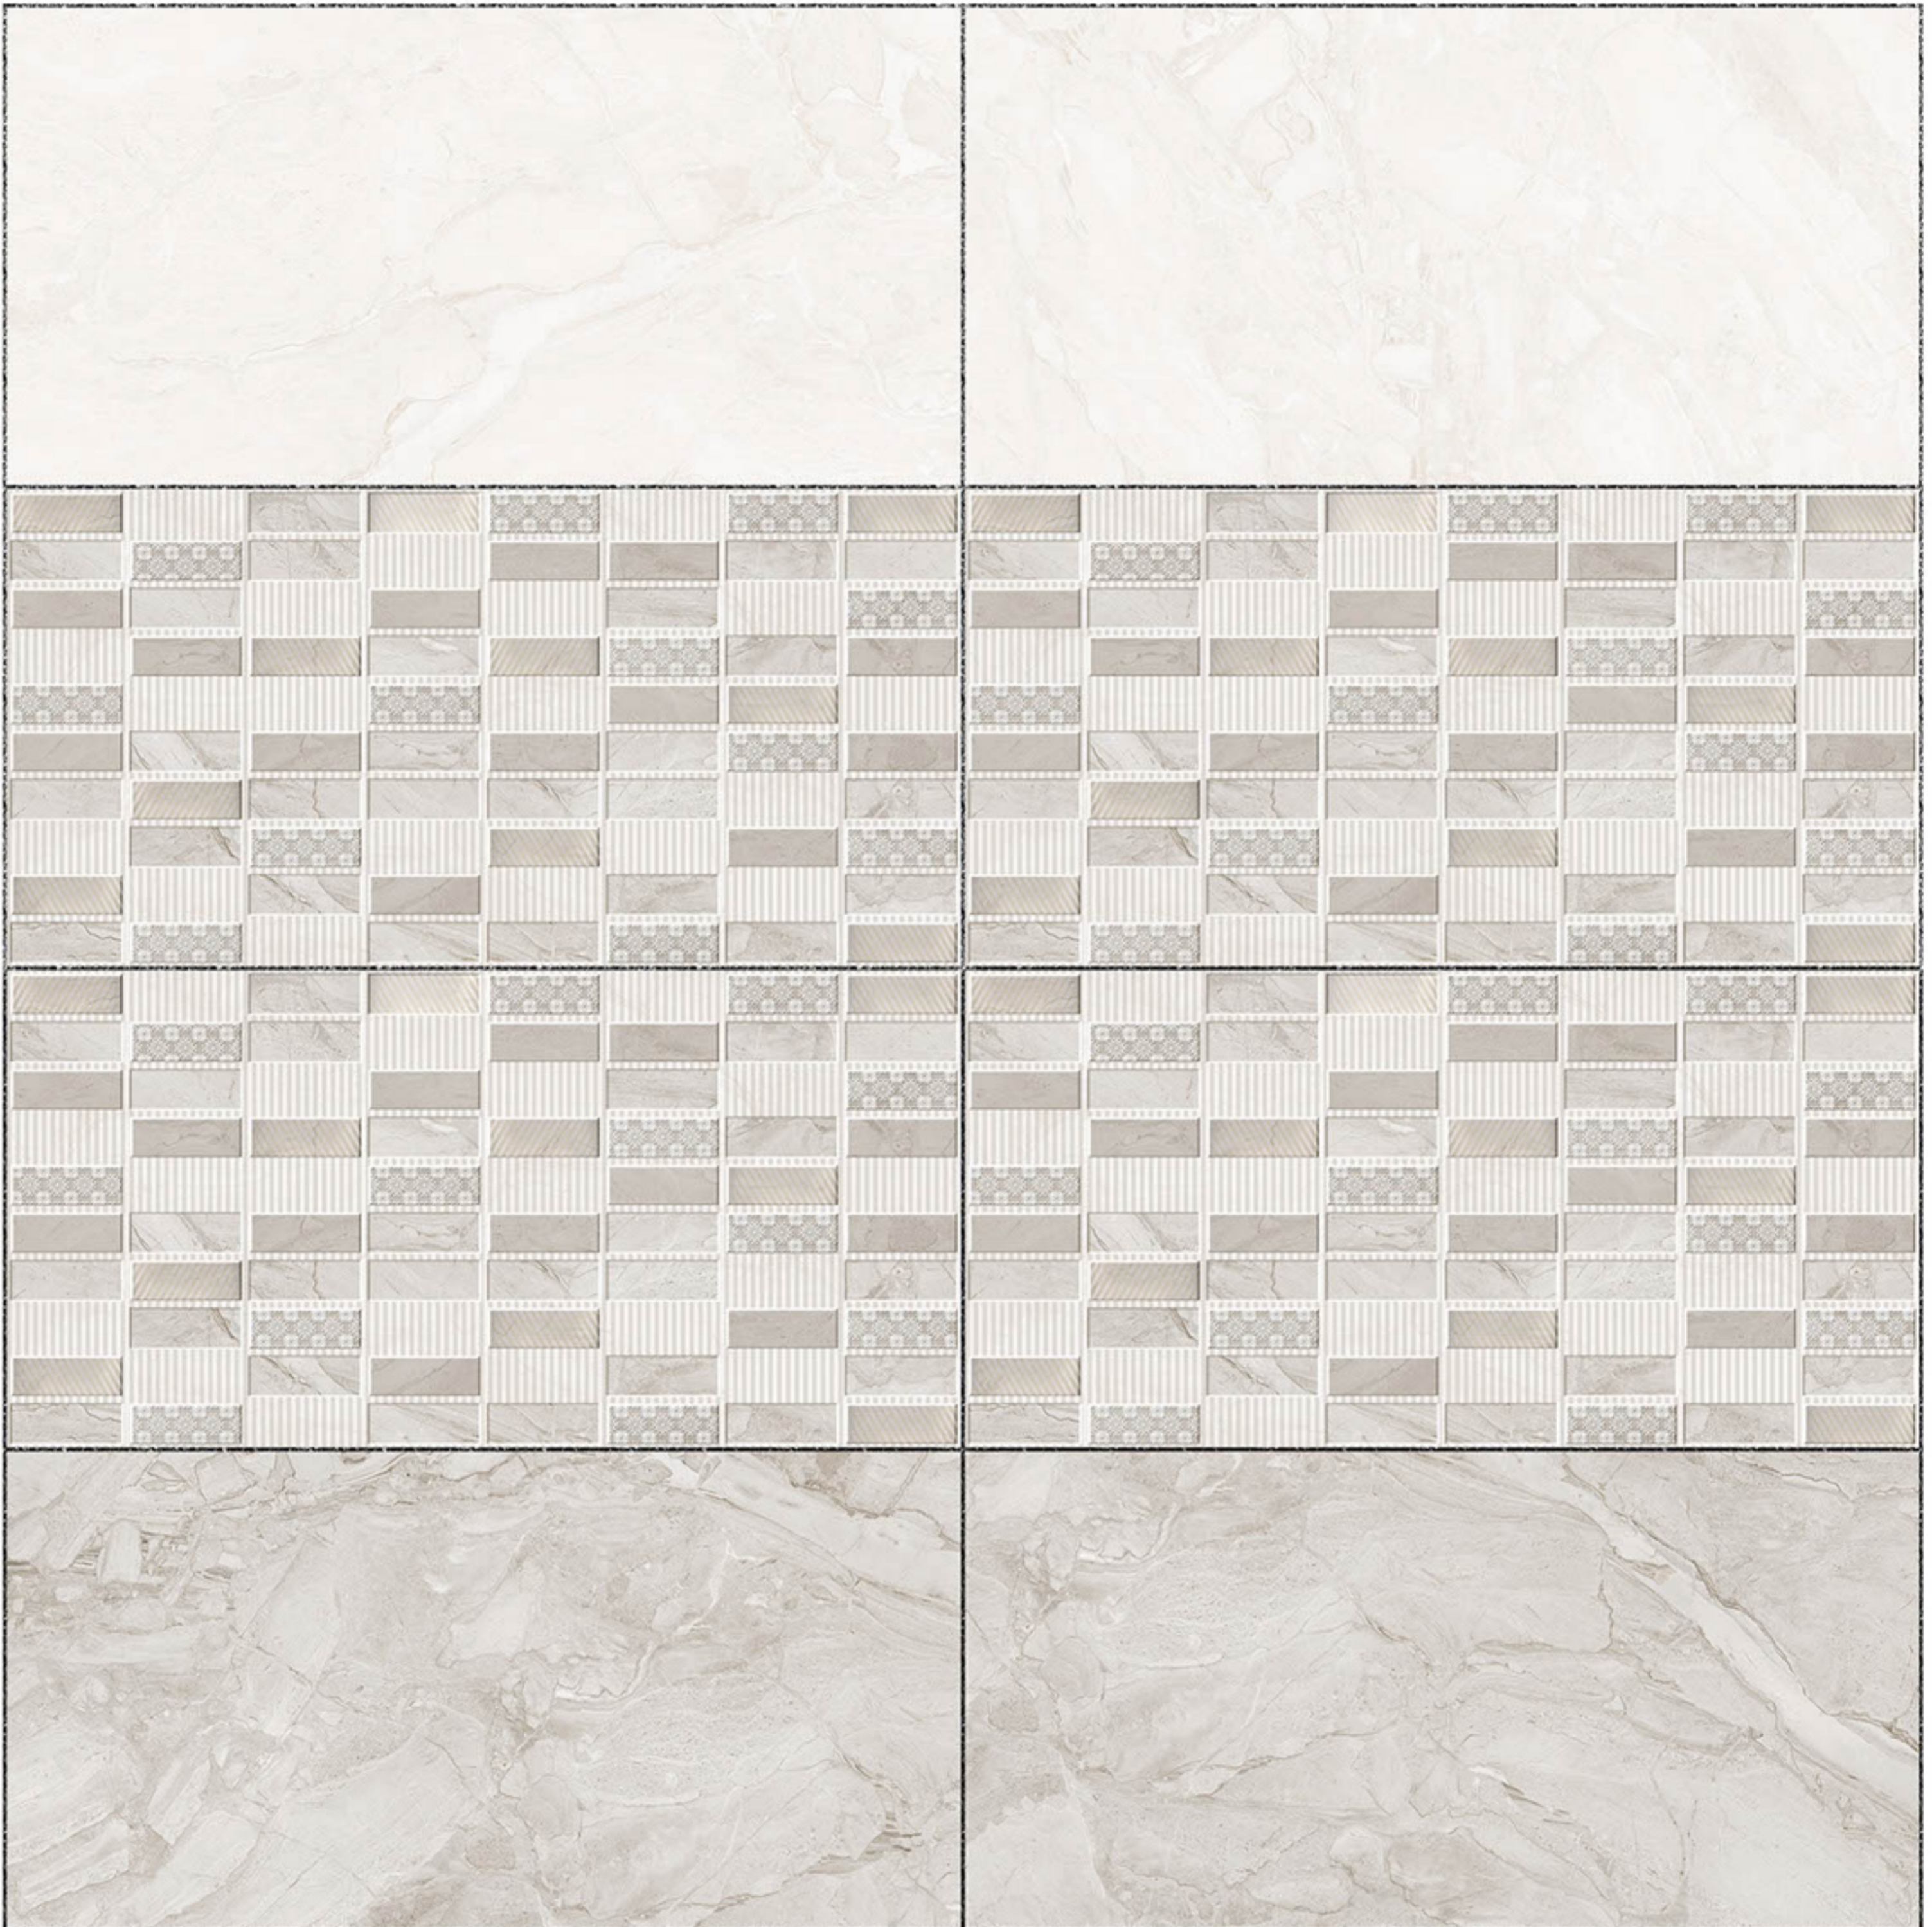

DK

Heat Resistance

100 % Waterproof

Durable

Resistance to Frost

12''x24''
300 x 600 mm

GLOSSY WallTiles Collection

24594