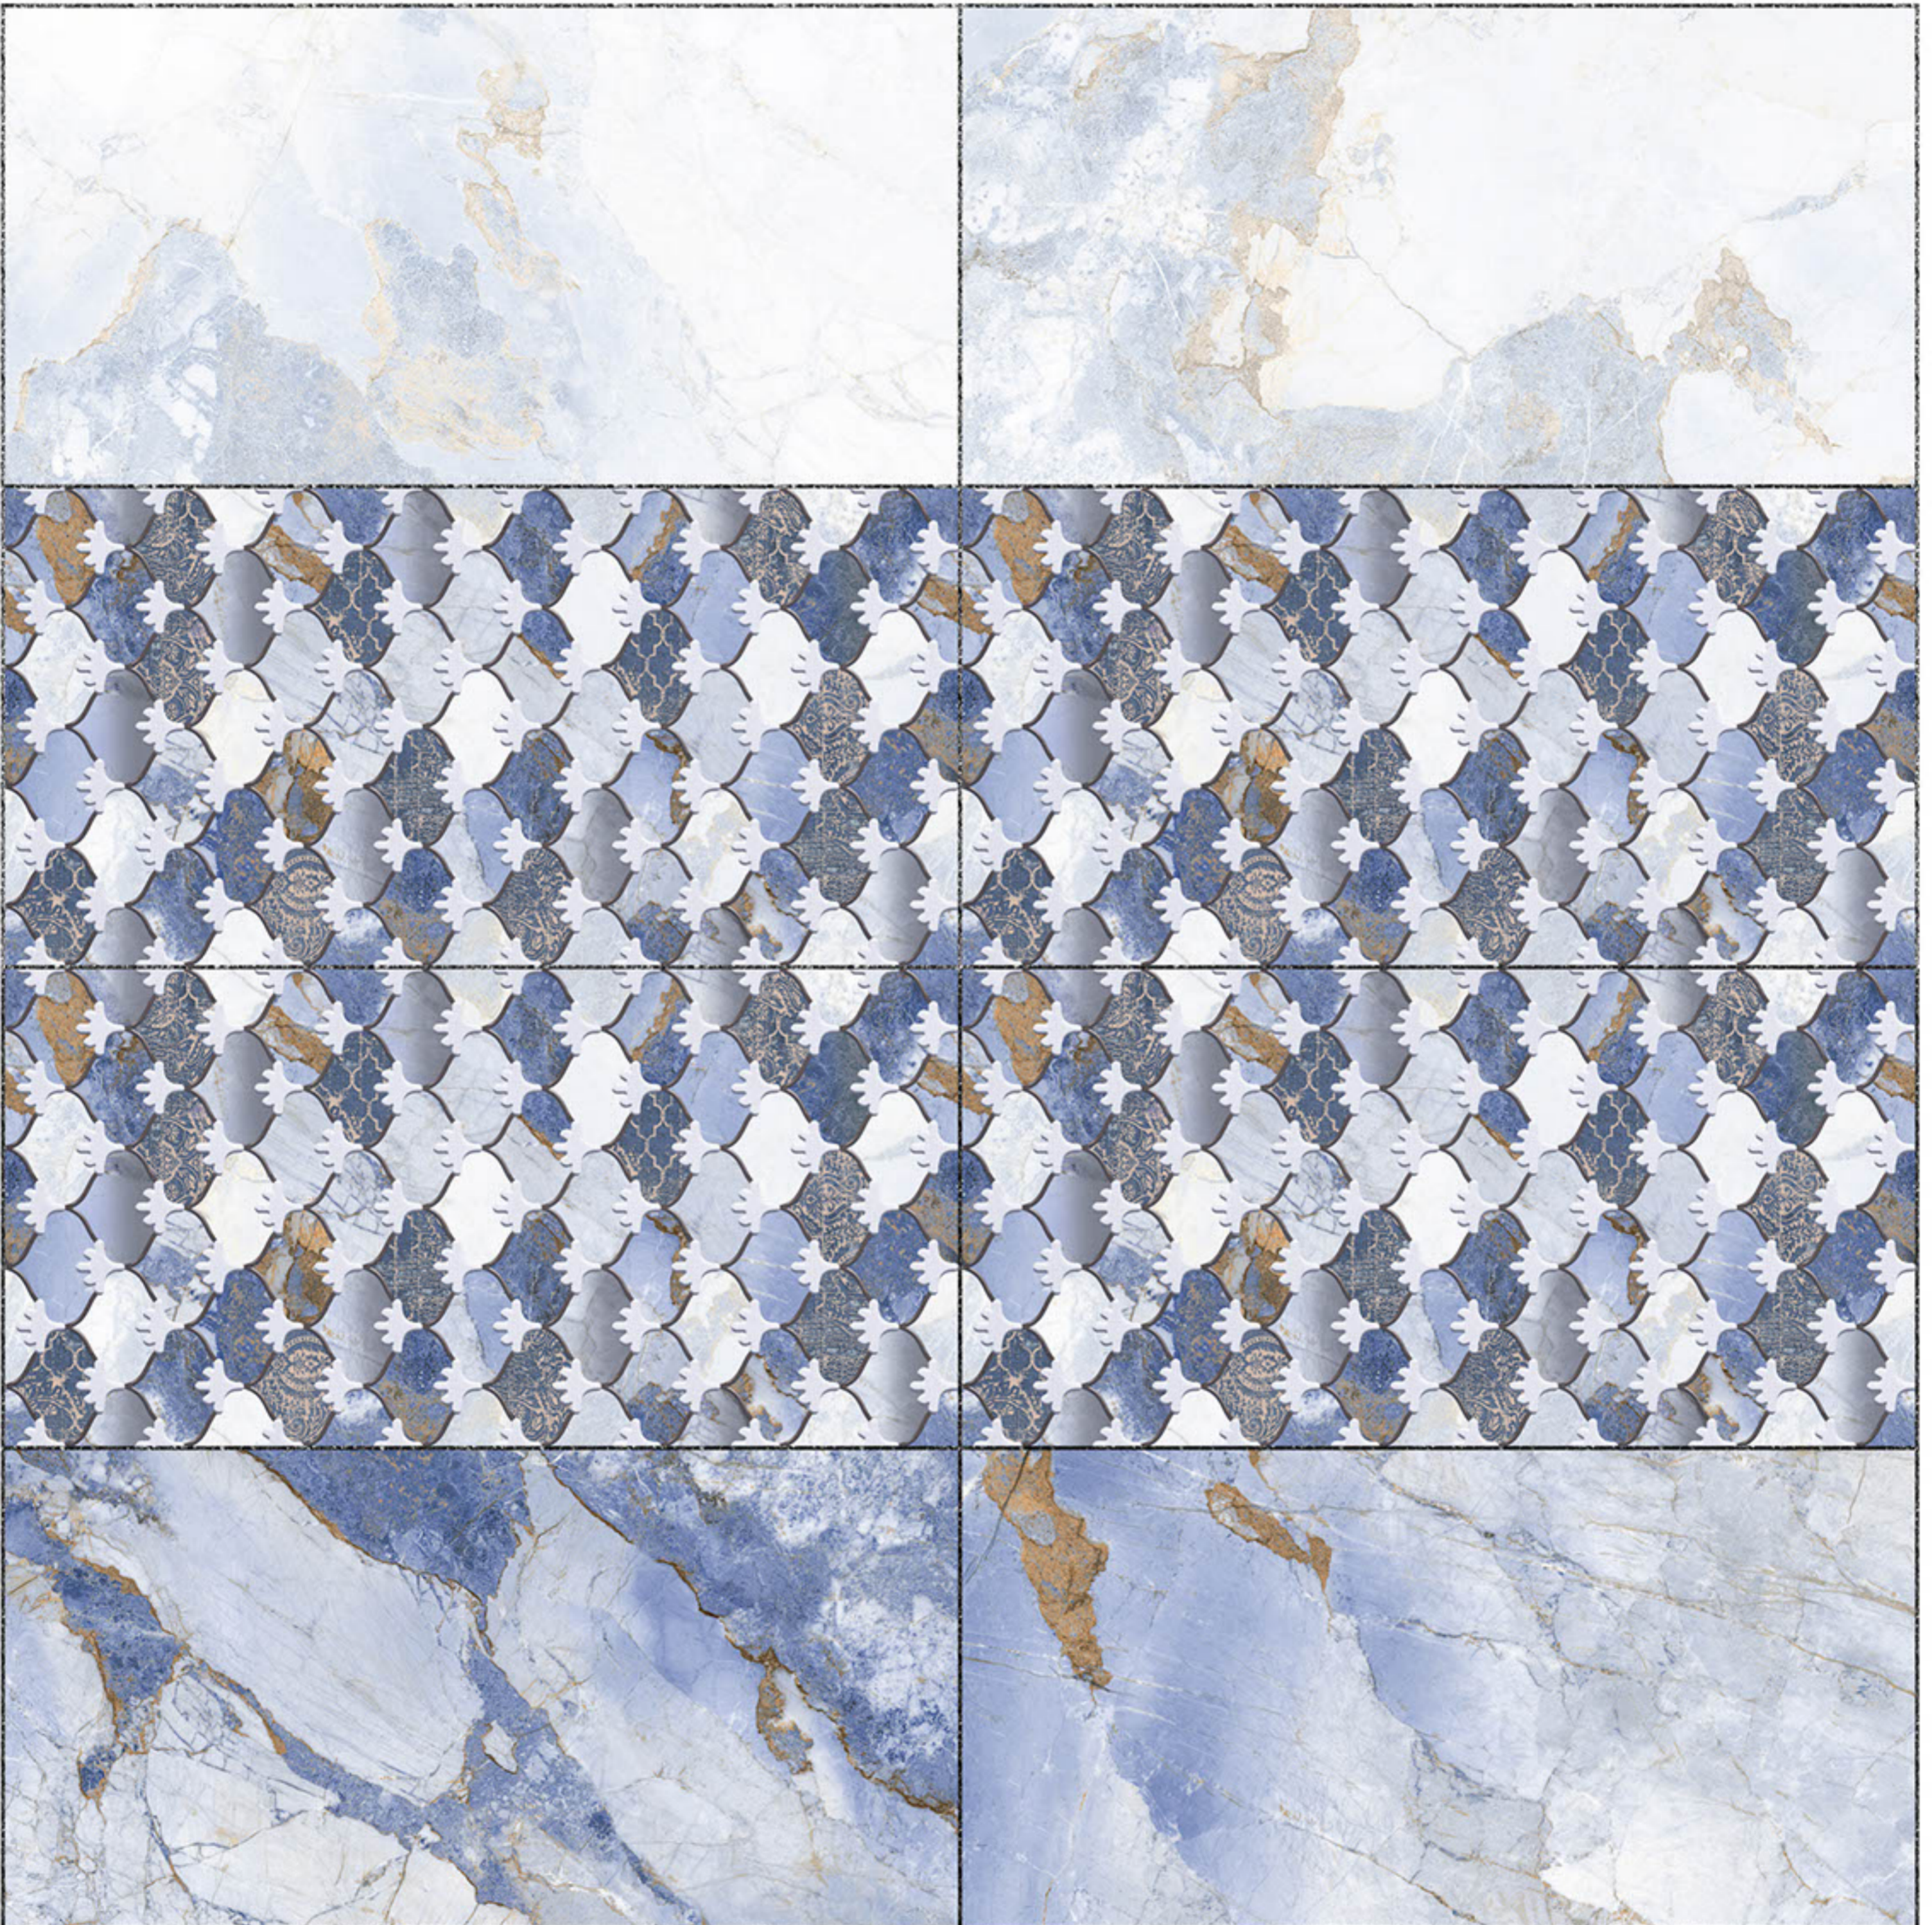

HL2

DK

Heat Resistance

100 % Waterproof

Durable

Resistance to Frost

12''x24''
300 x 600 mm

GLOSSY WallTiles Collection