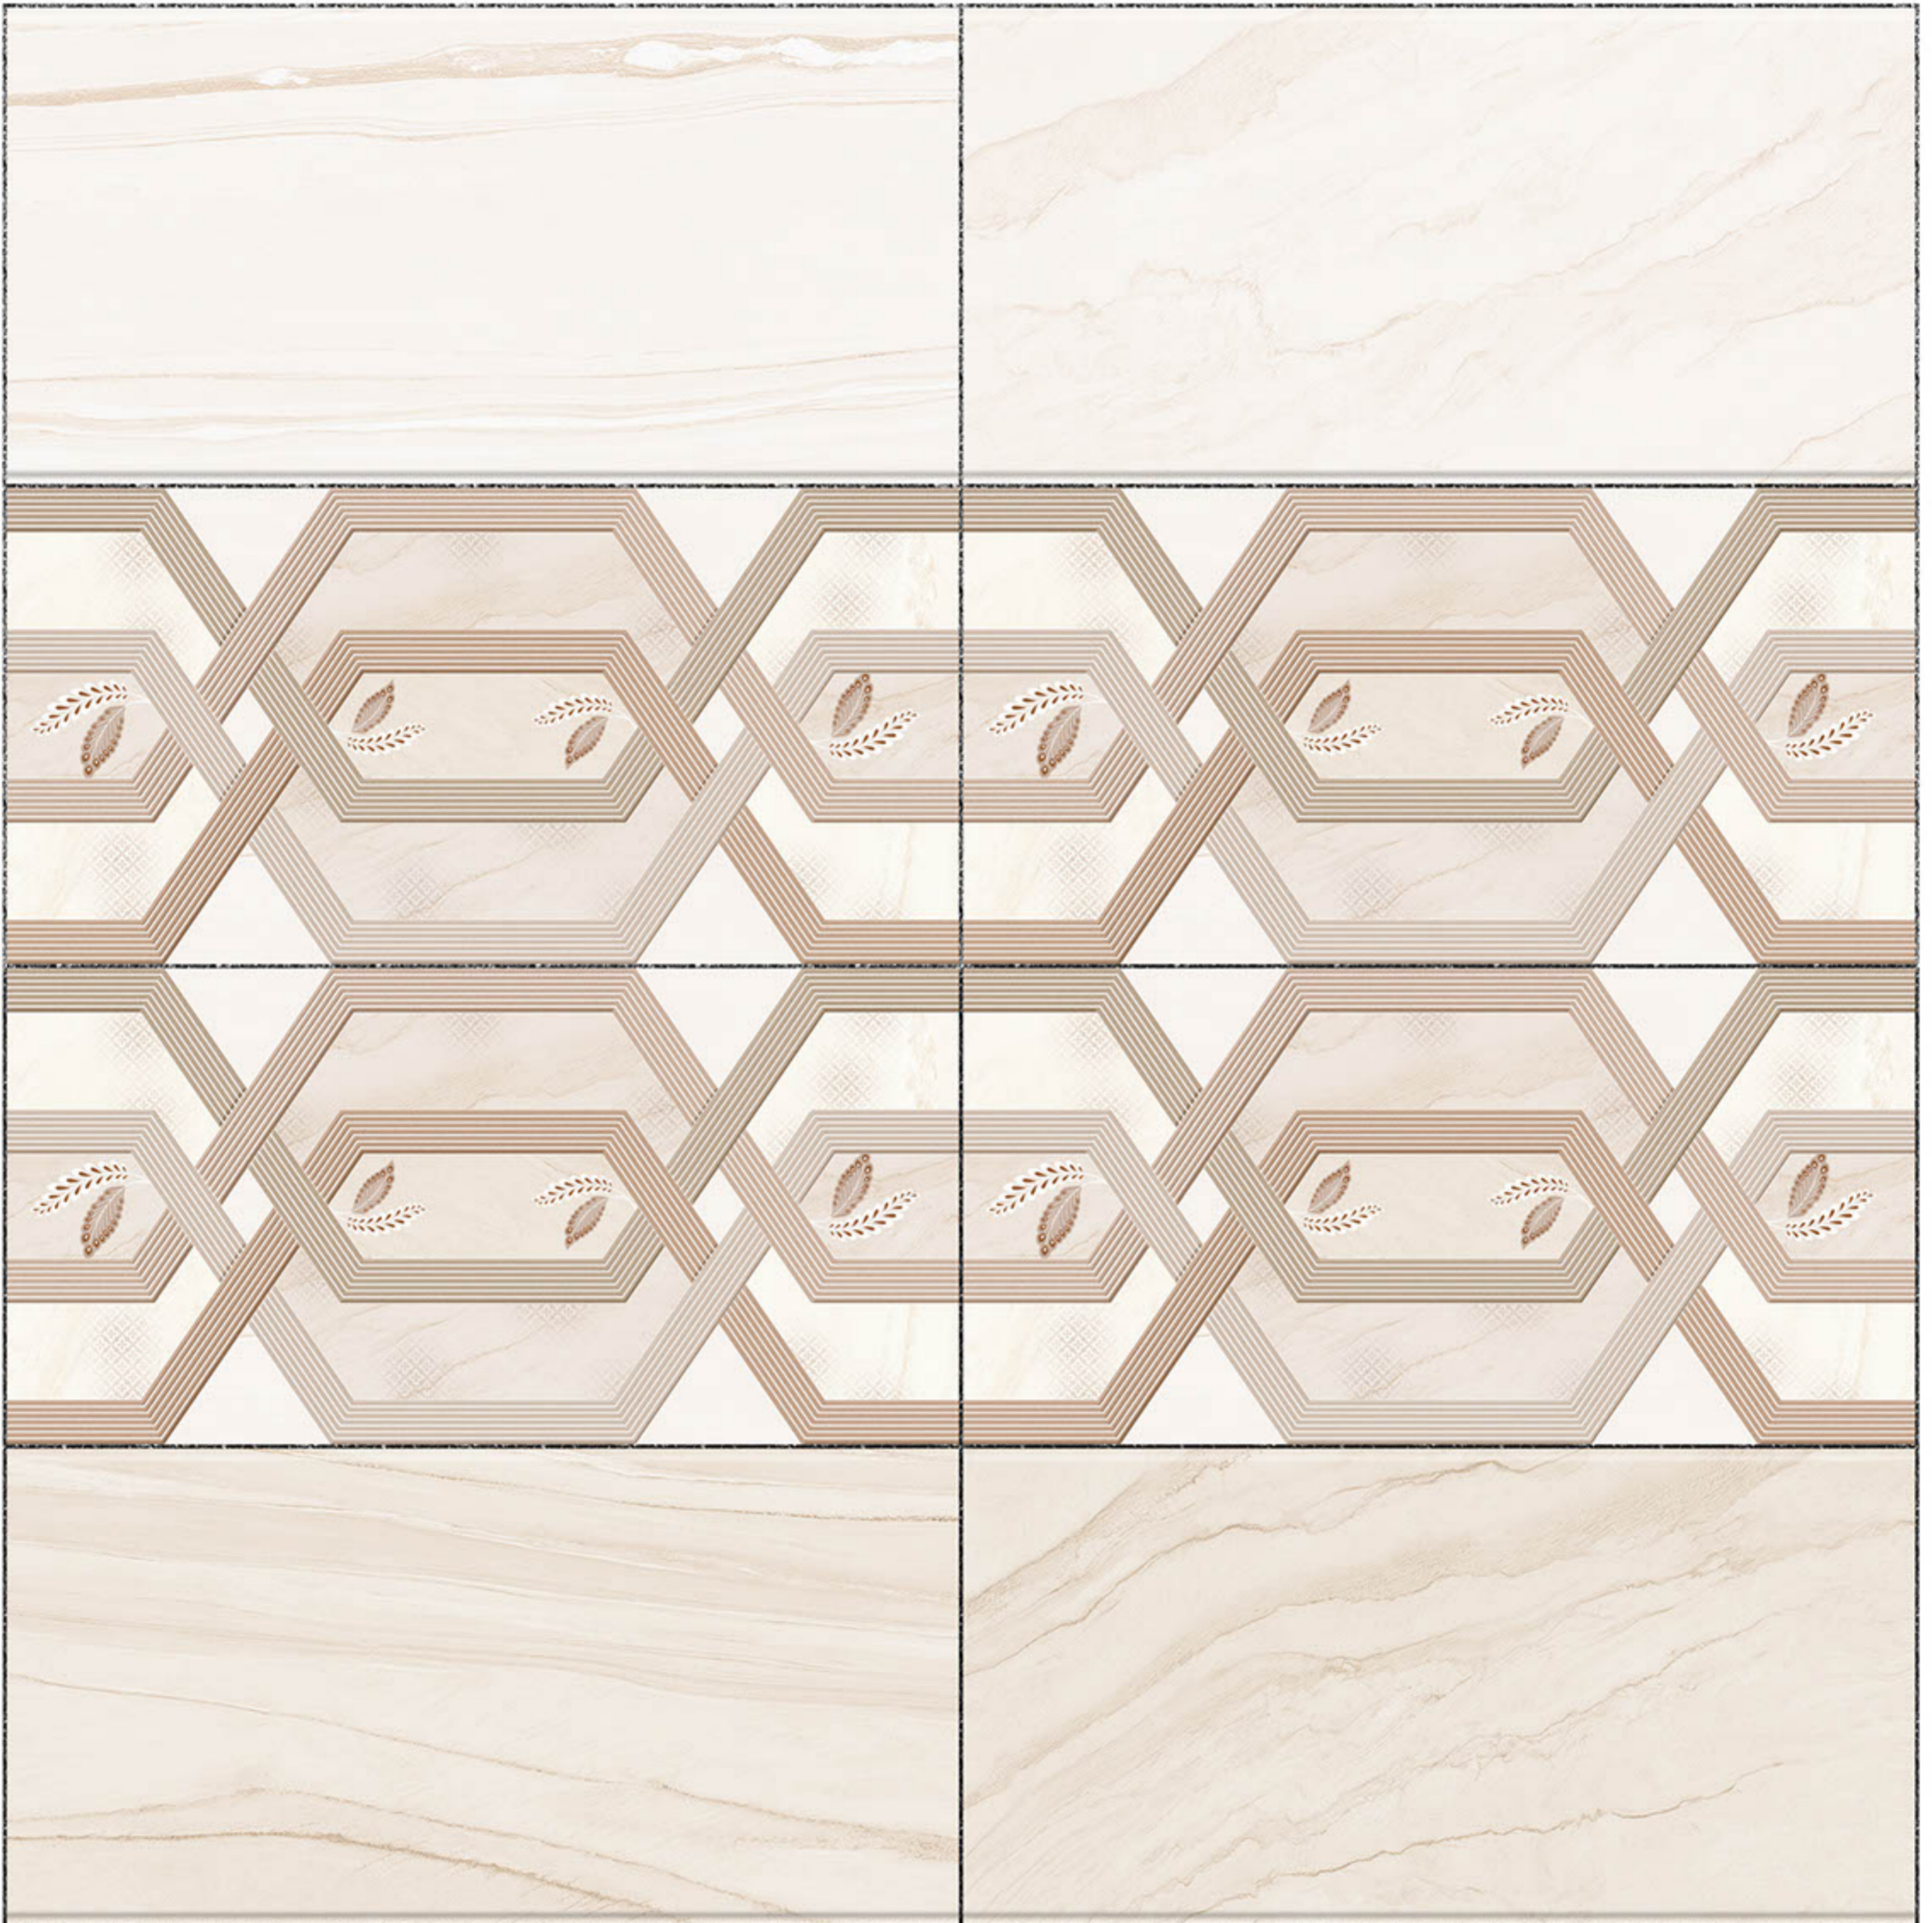

HL2

DK

Heat Resistance

100 % Waterproof

Durable

Resistance to Frost

12''x24''
300 x 600 mm

GLOSSY WallTiles Collection