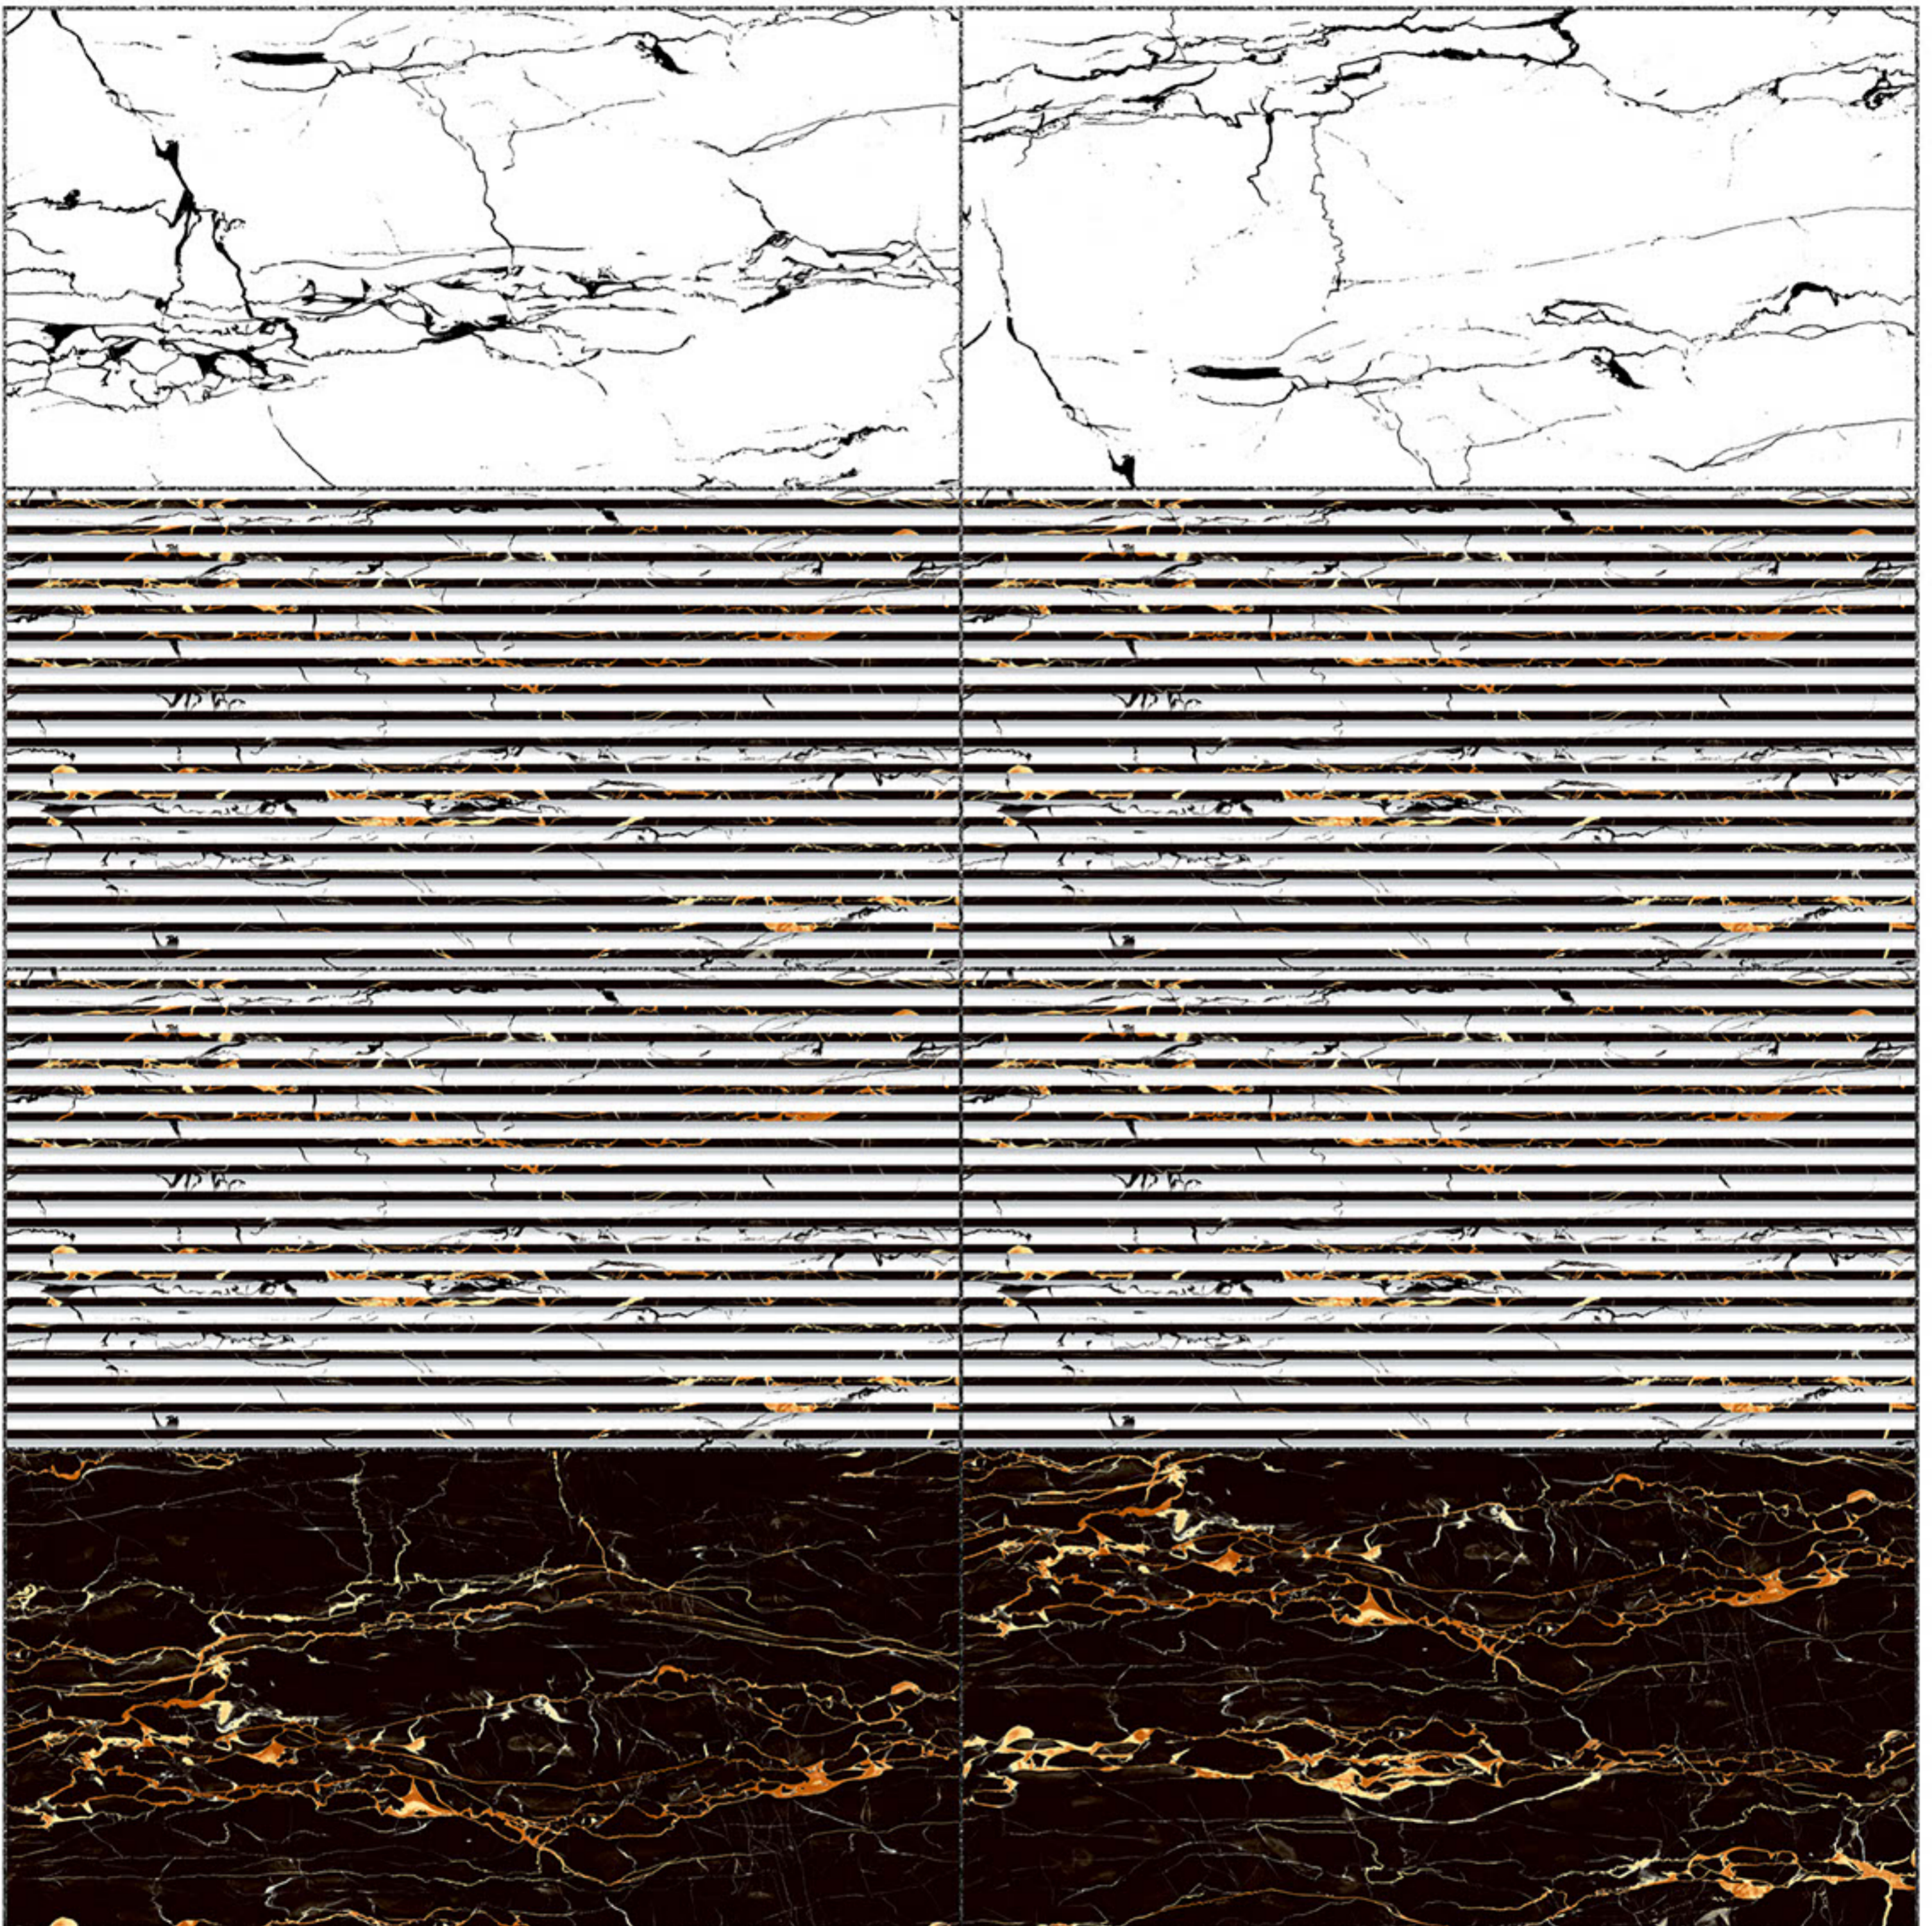

HL1

DK

Heat Resistance

100 % Waterproof

Durable

Resistance to Frost

12''x24''
300 x 600 mm

GLOSSY WallTiles Collection