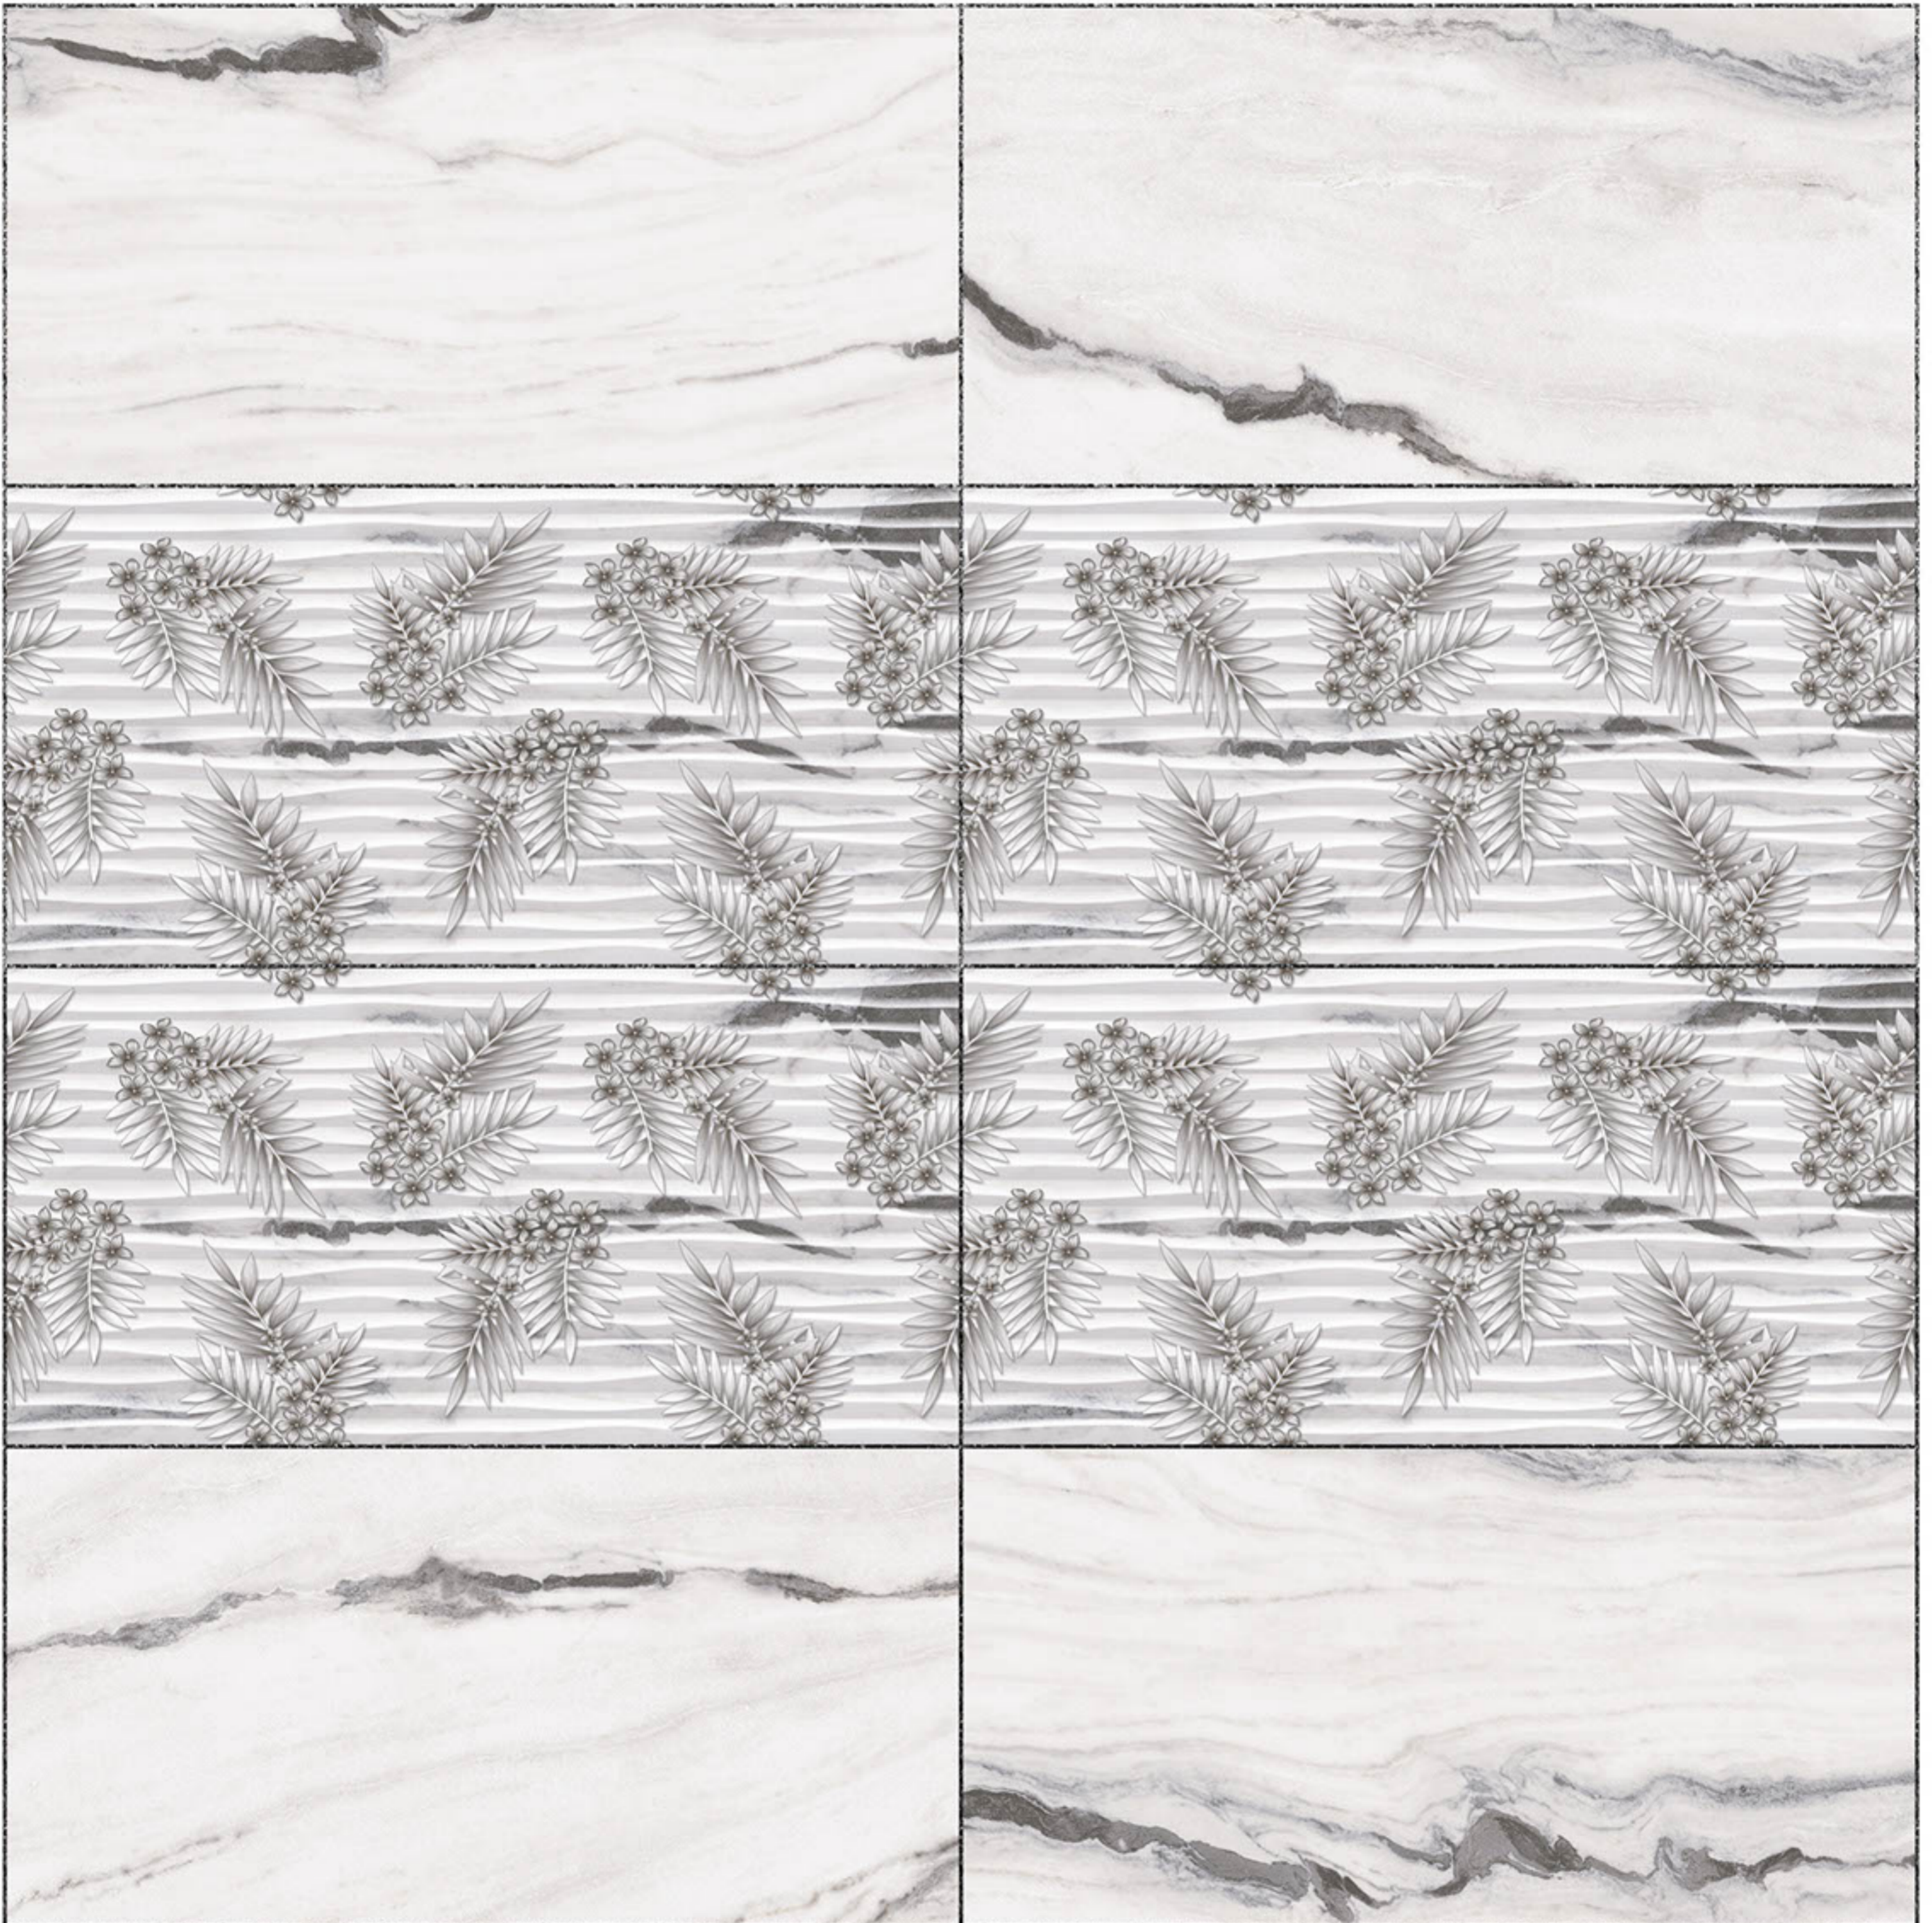

Heat Resistance

100 % Waterproof

Durable

Resistance to Frost

12''x24''
300 x 600 mm

GLOSSY WallTiles Collection

24566

LT