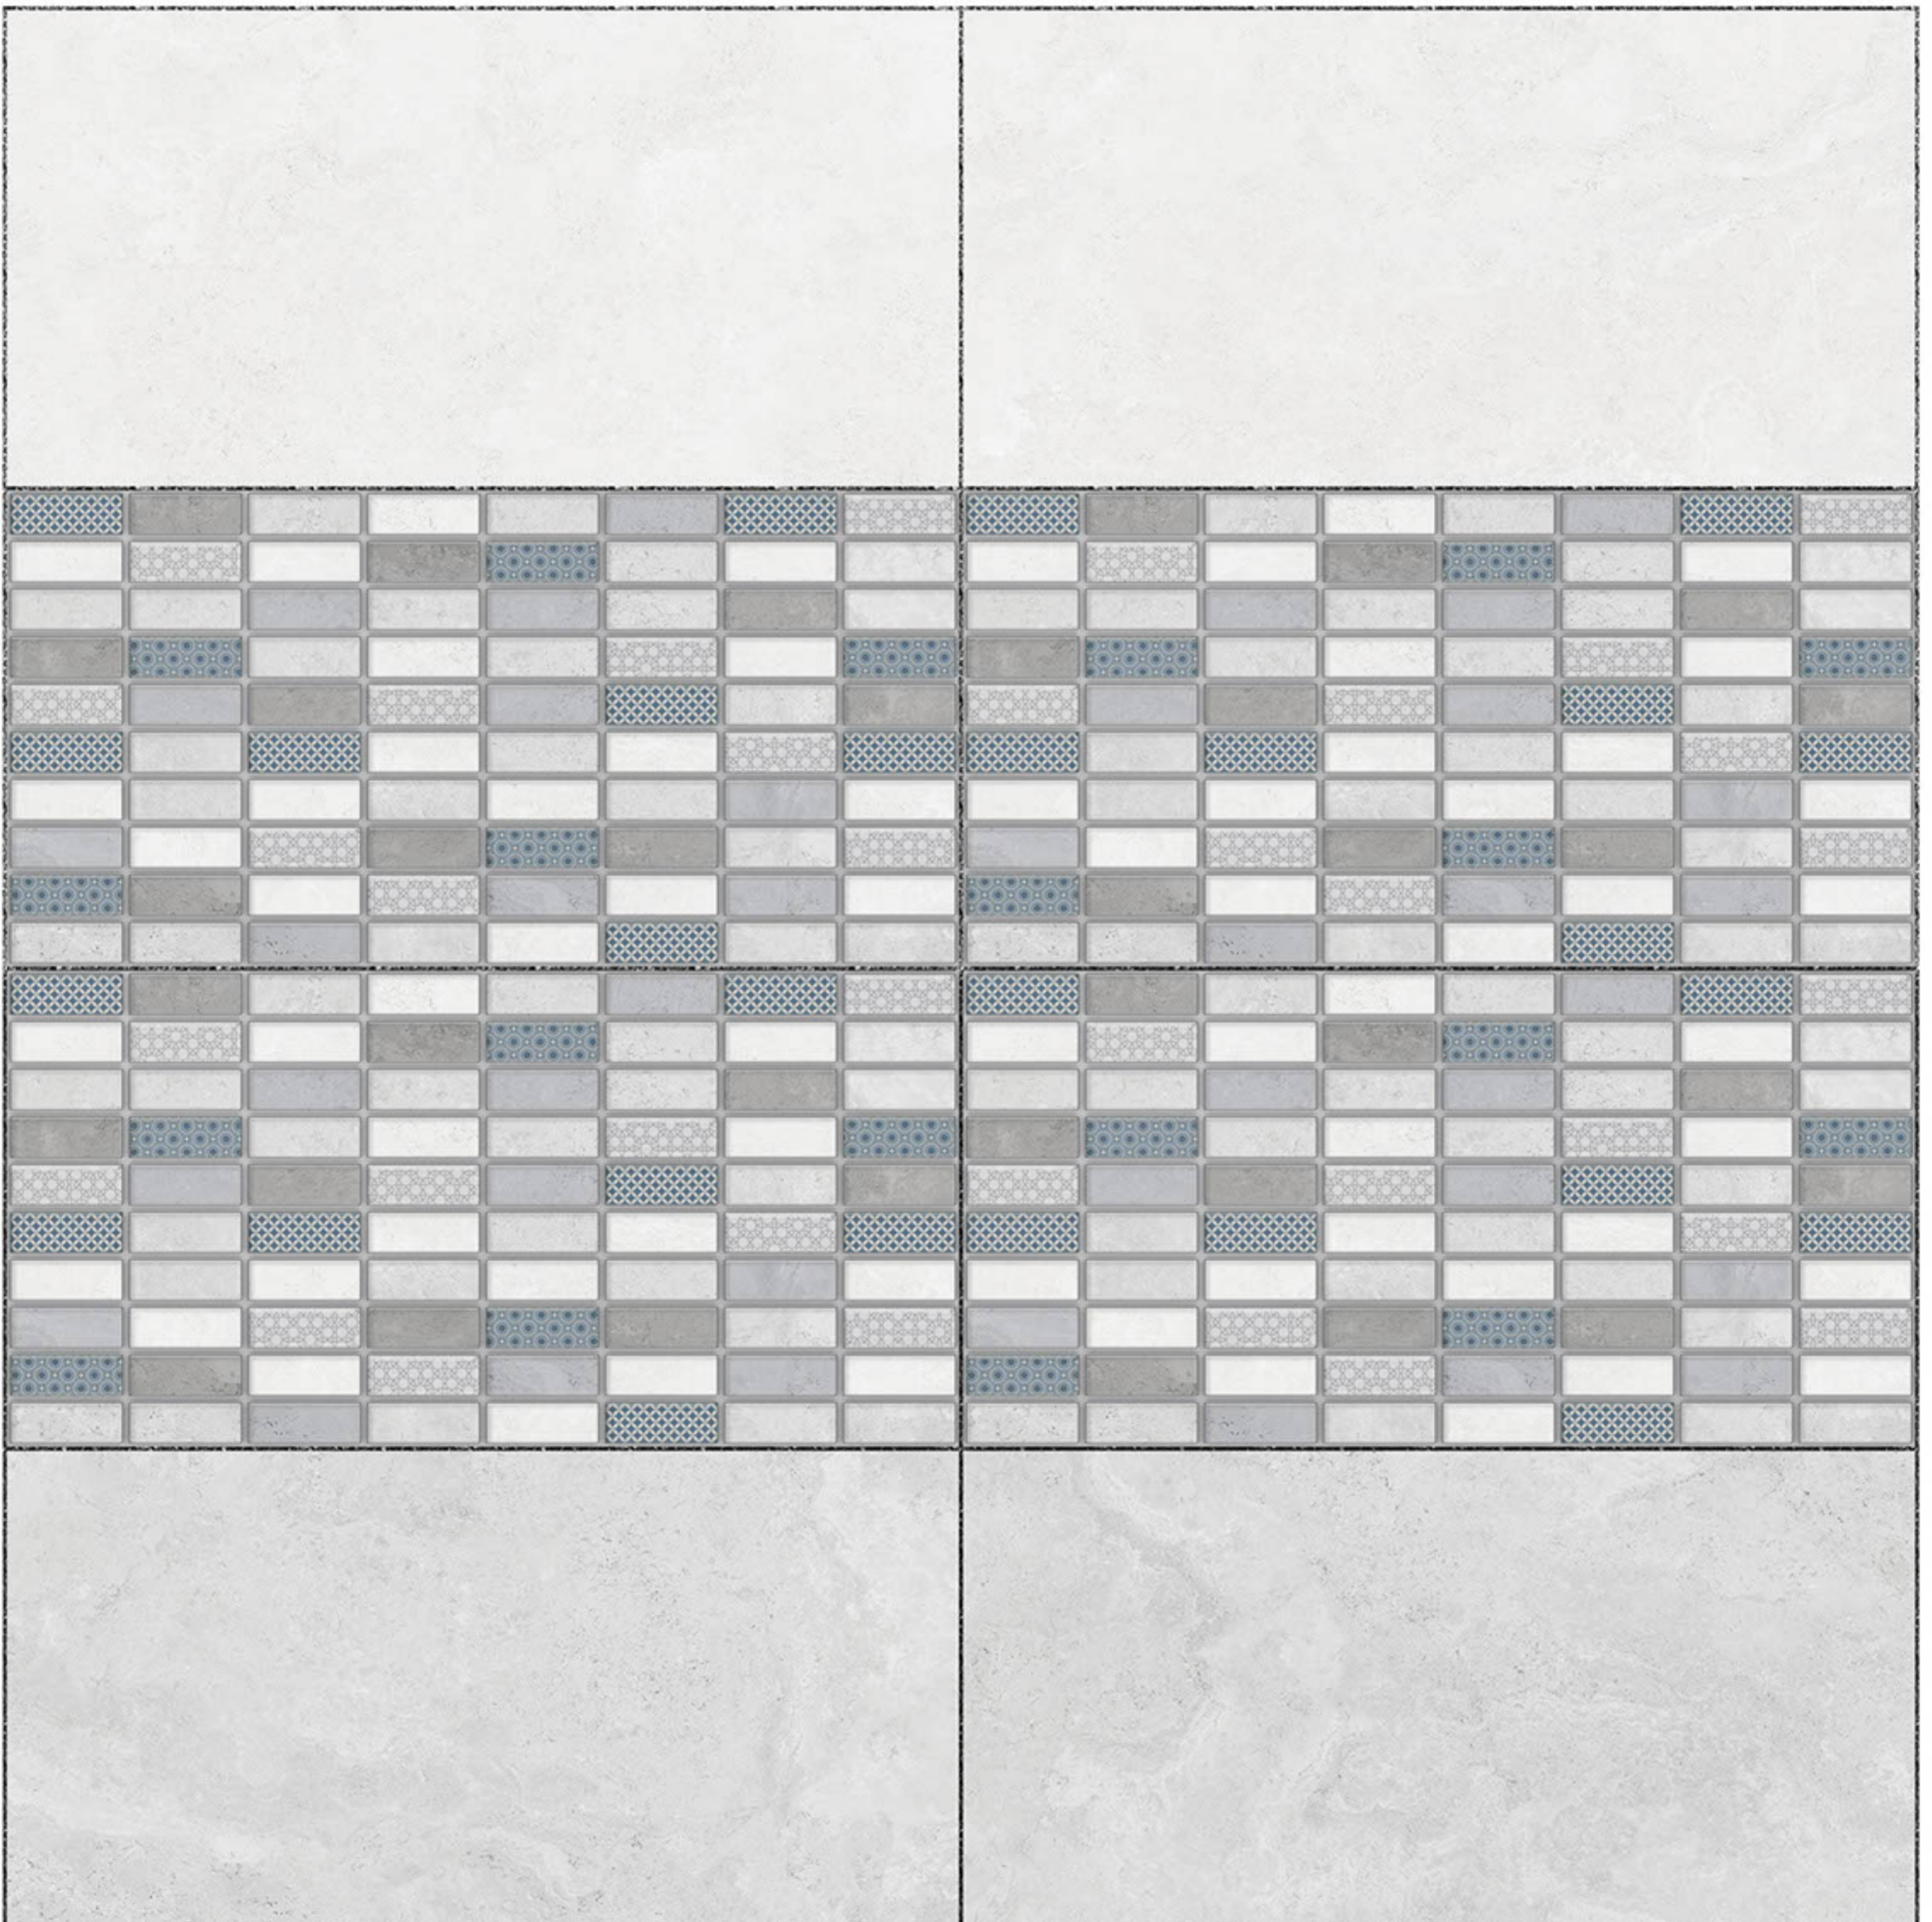

GLOSSY WallTiles Collection

24585

LT

HL1

DK

Heat Resistance

100 % Waterproof

Durable

Resistance to Frost

12''x24''
300 x 600 mm