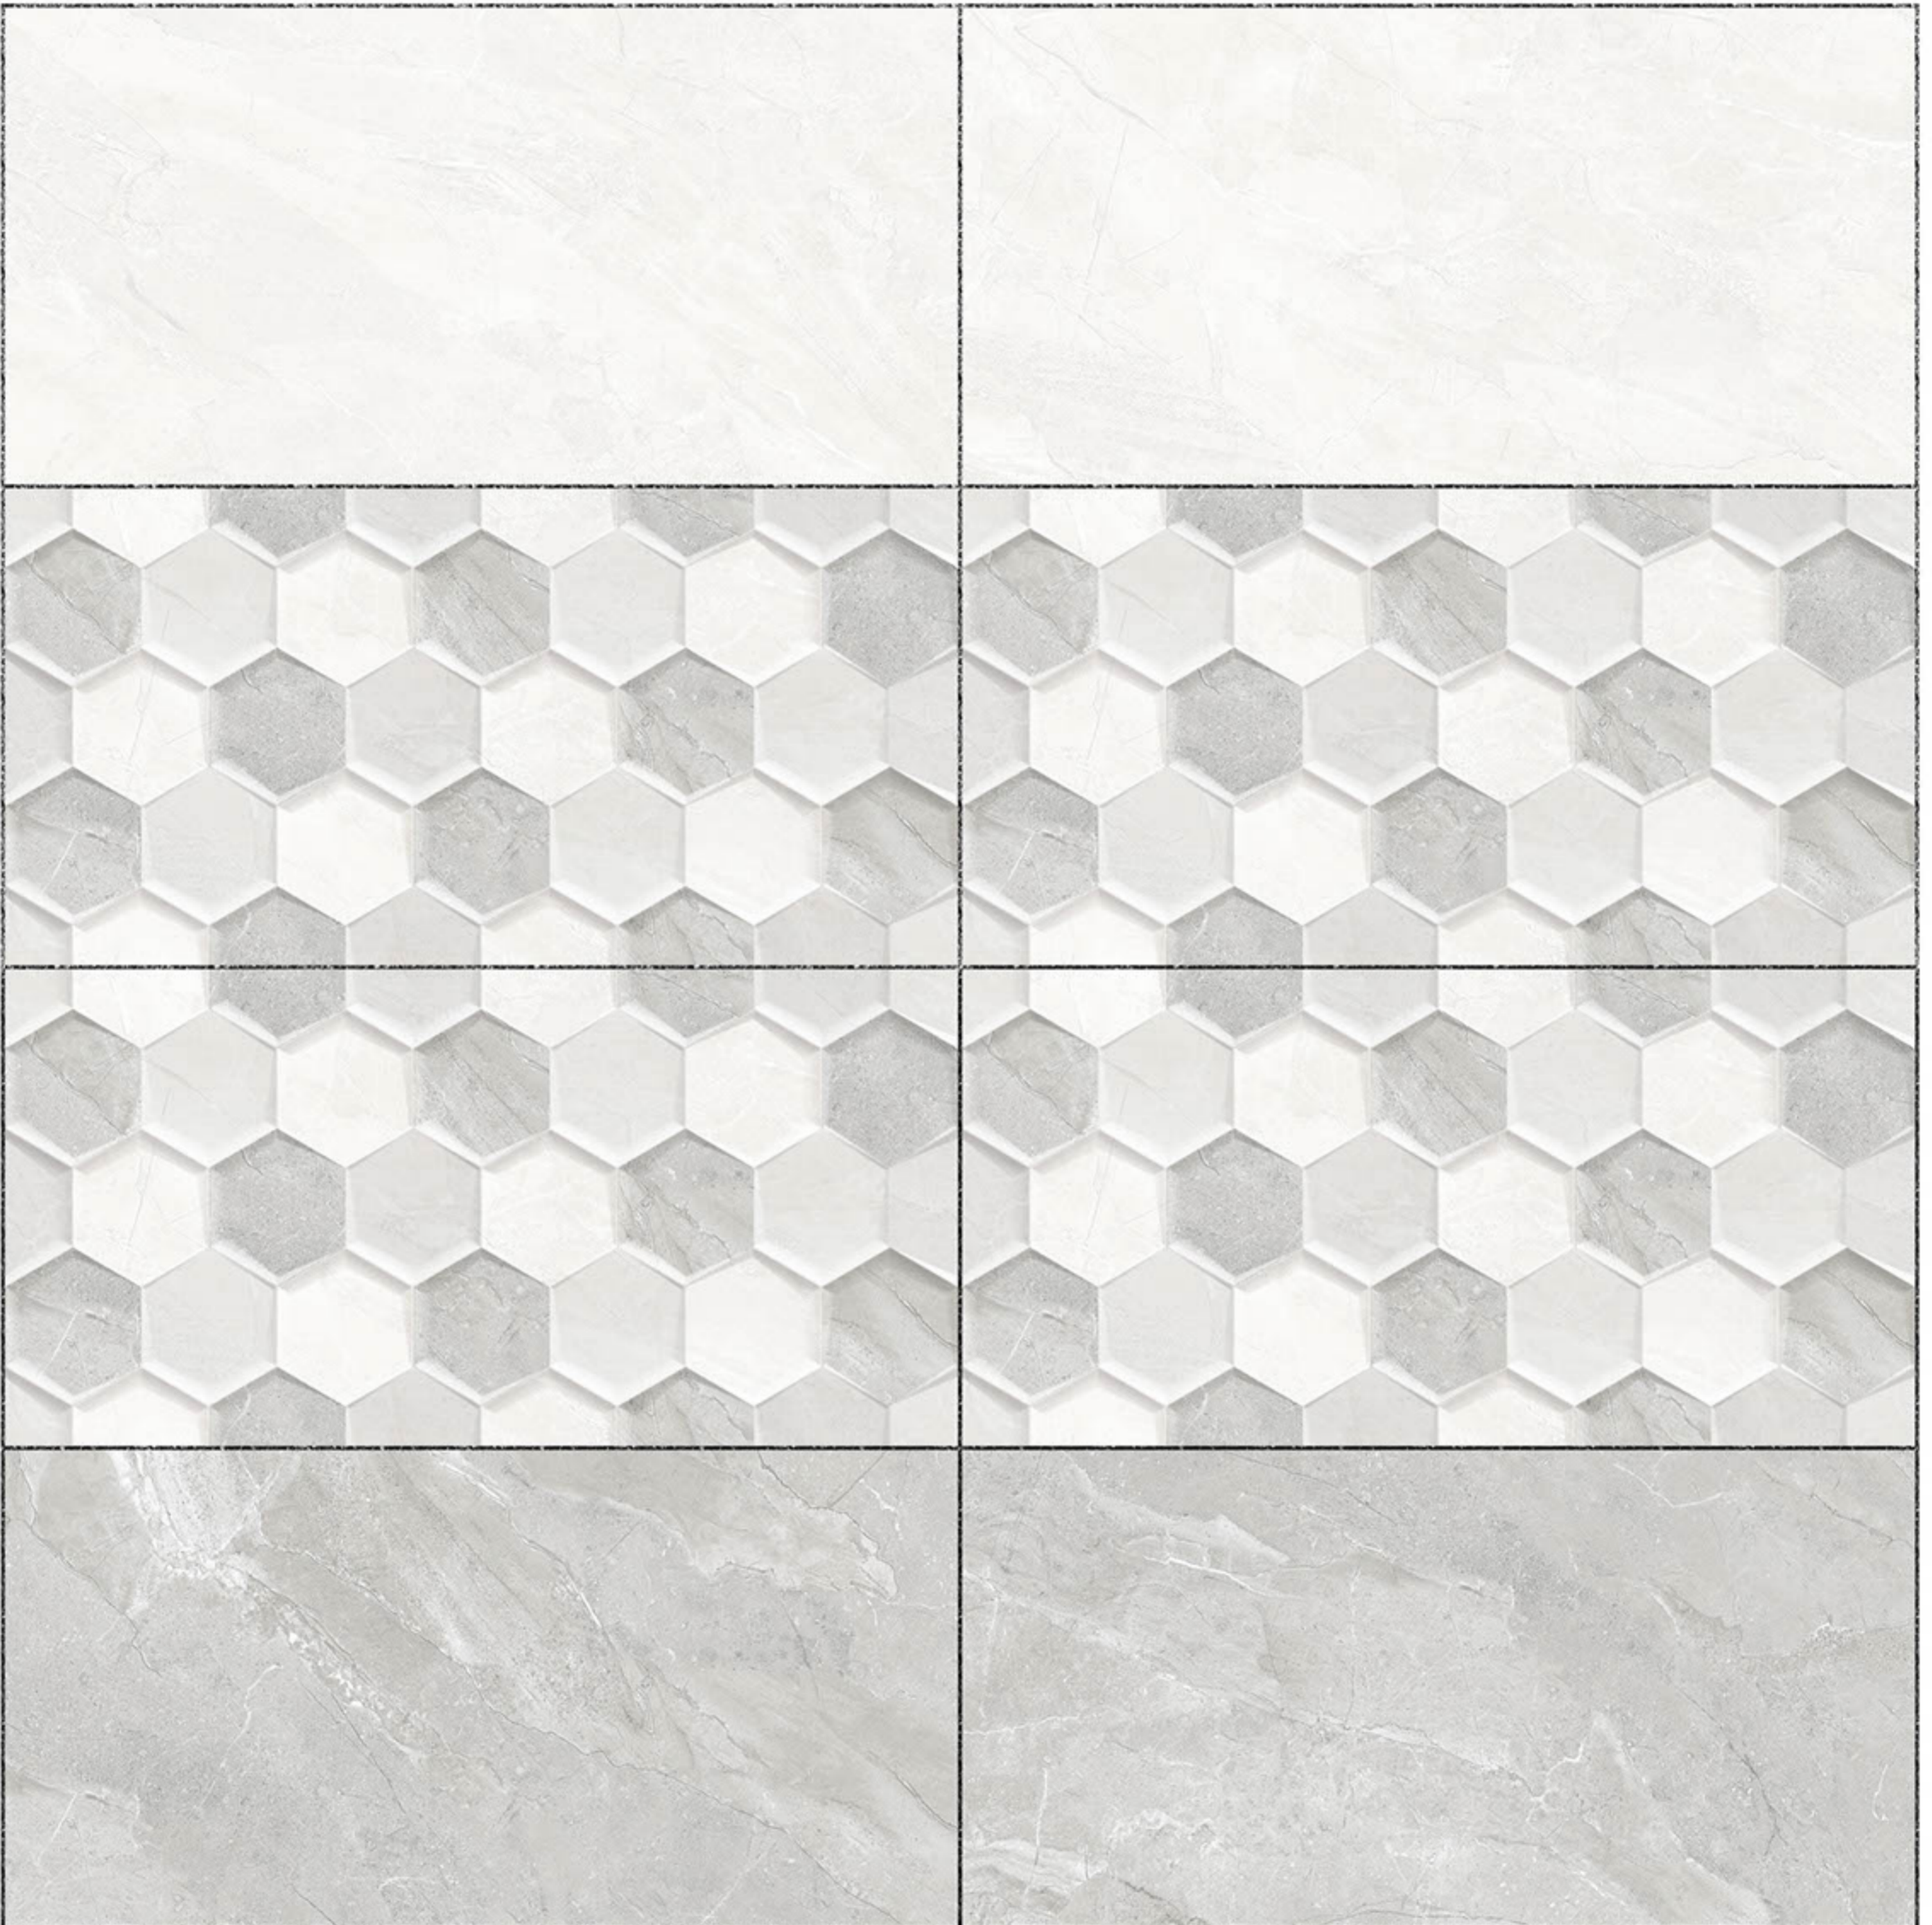

GLOSSY WallTiles Collection

24596

LT

HL2

DK

Heat Resistance

100 % Waterproof

Durable

Resistance to Frost

12''x24''
300 x 600 mm