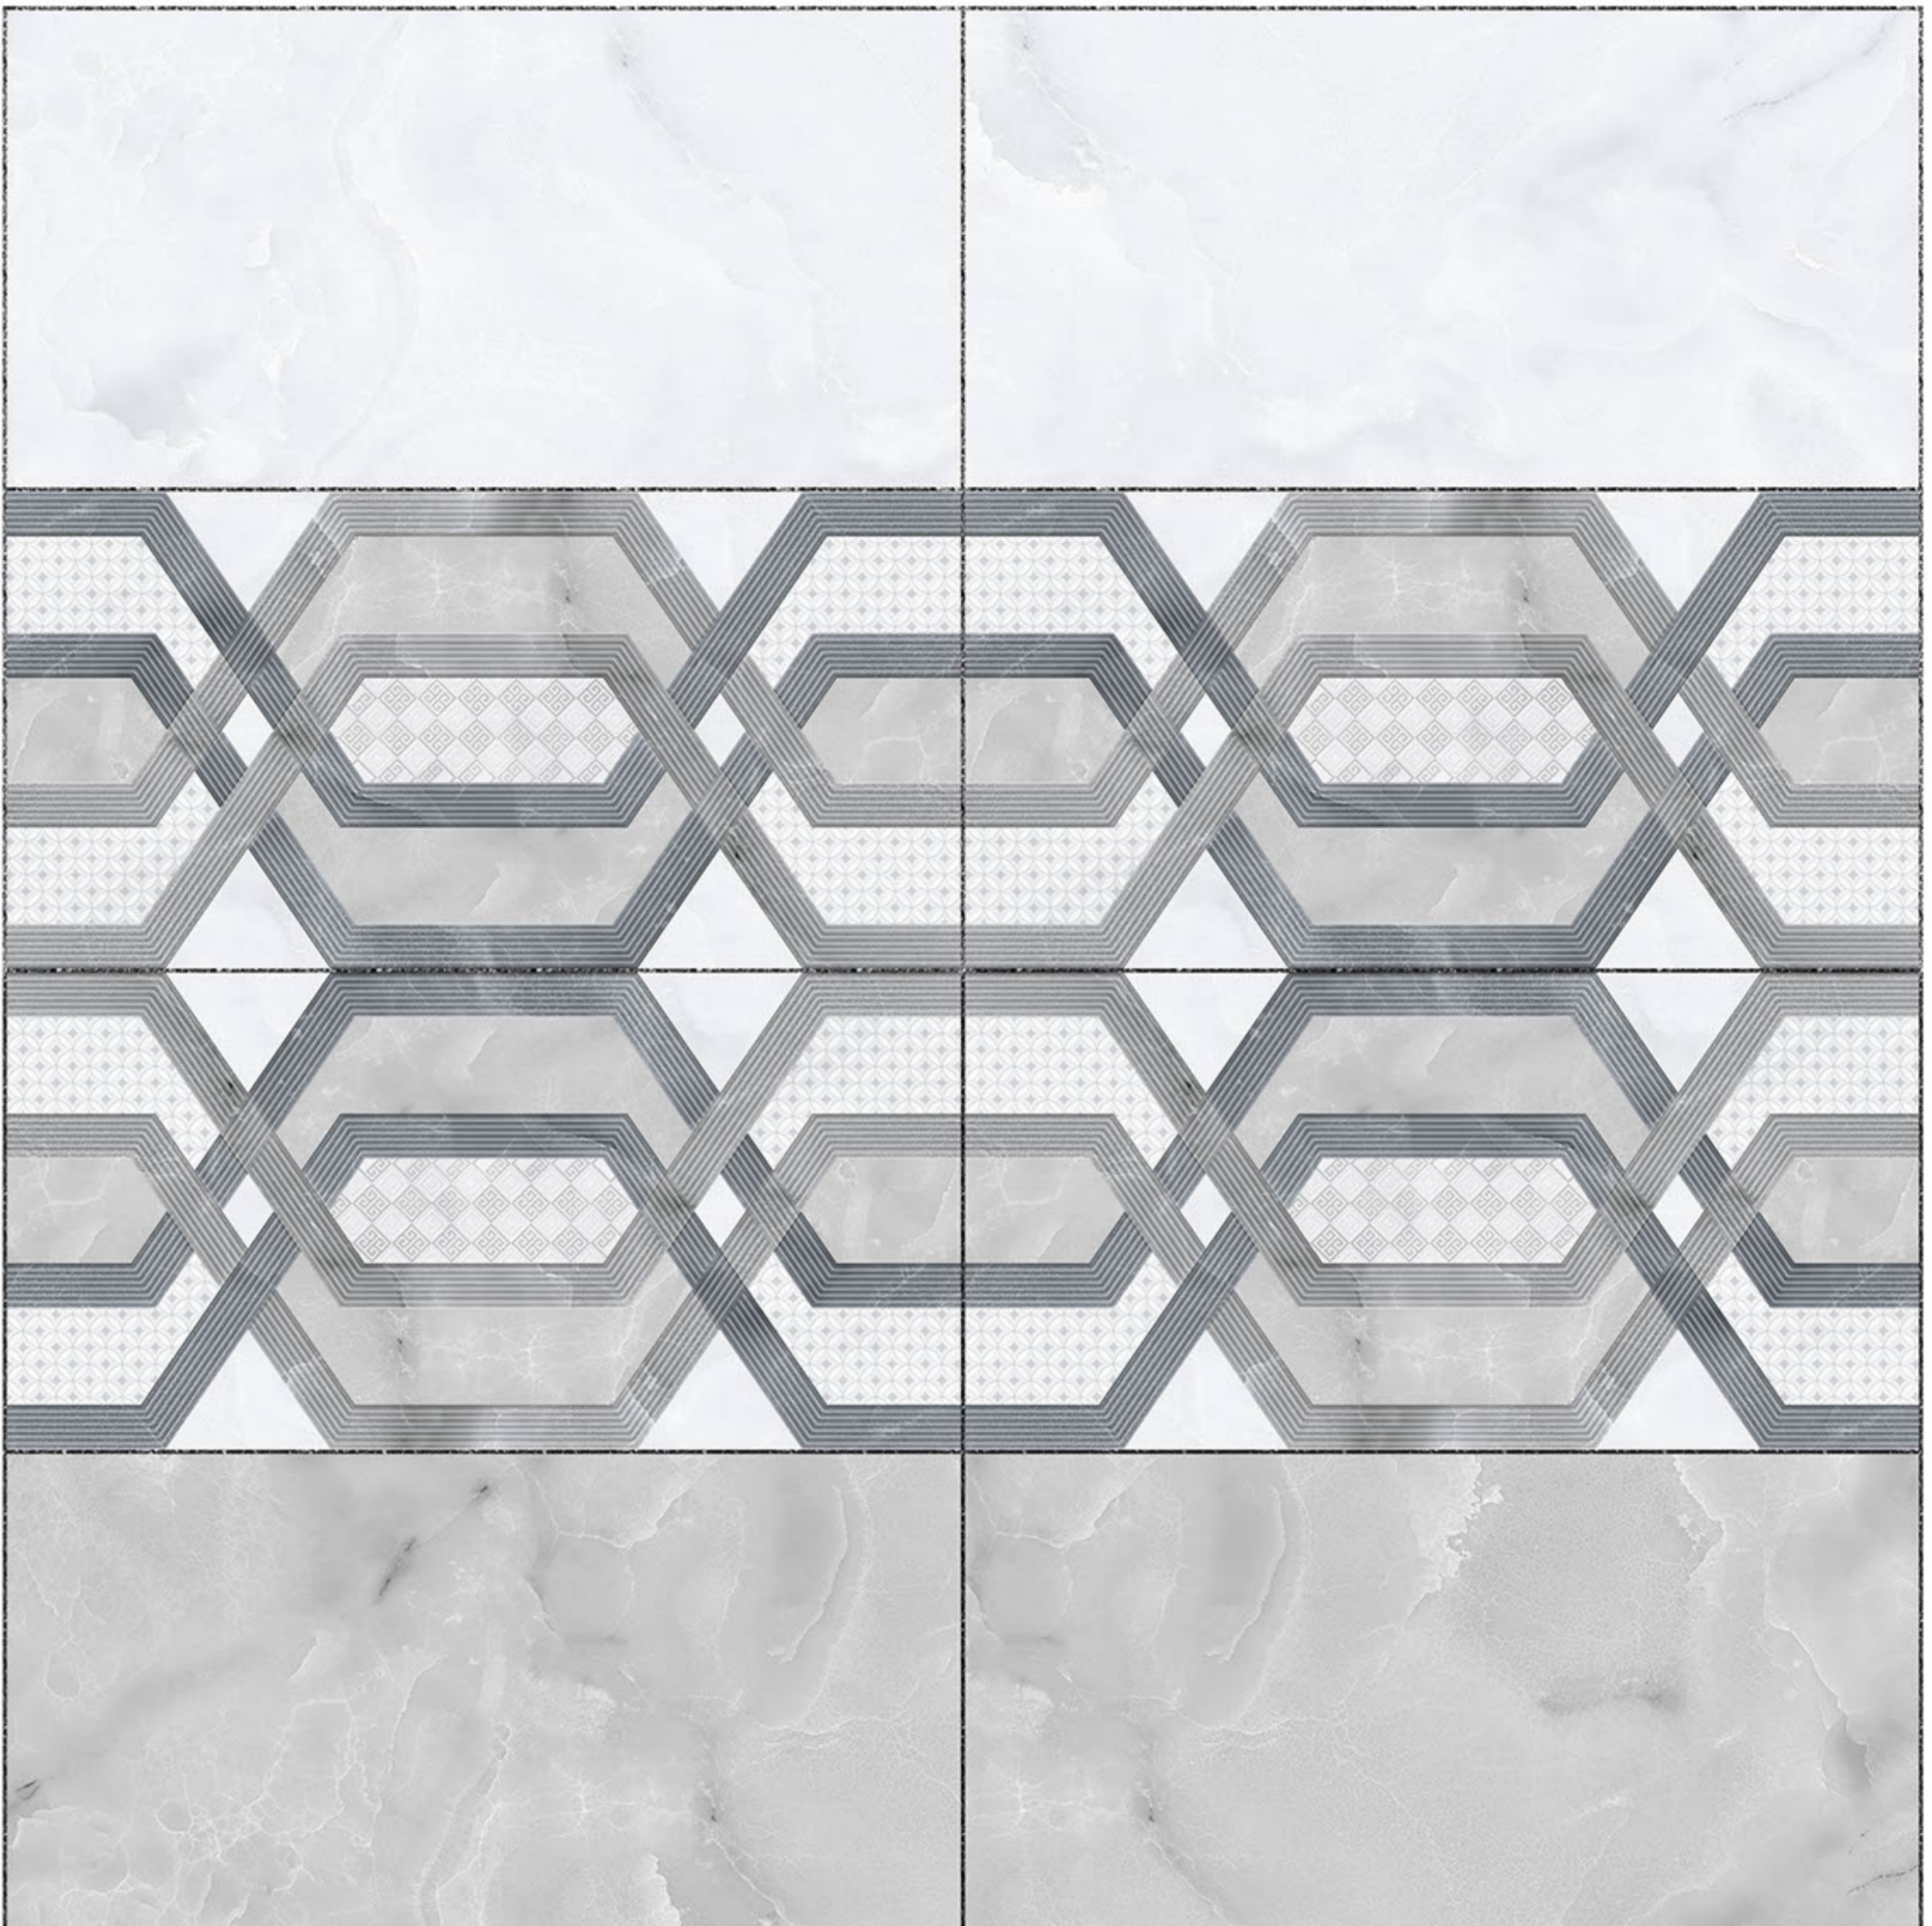

100 % Waterproof

Durable

Resistance to Frost

12''x24''
300 x 600 mm

GLOSSY WallTiles Collection

24583

LT

HL2