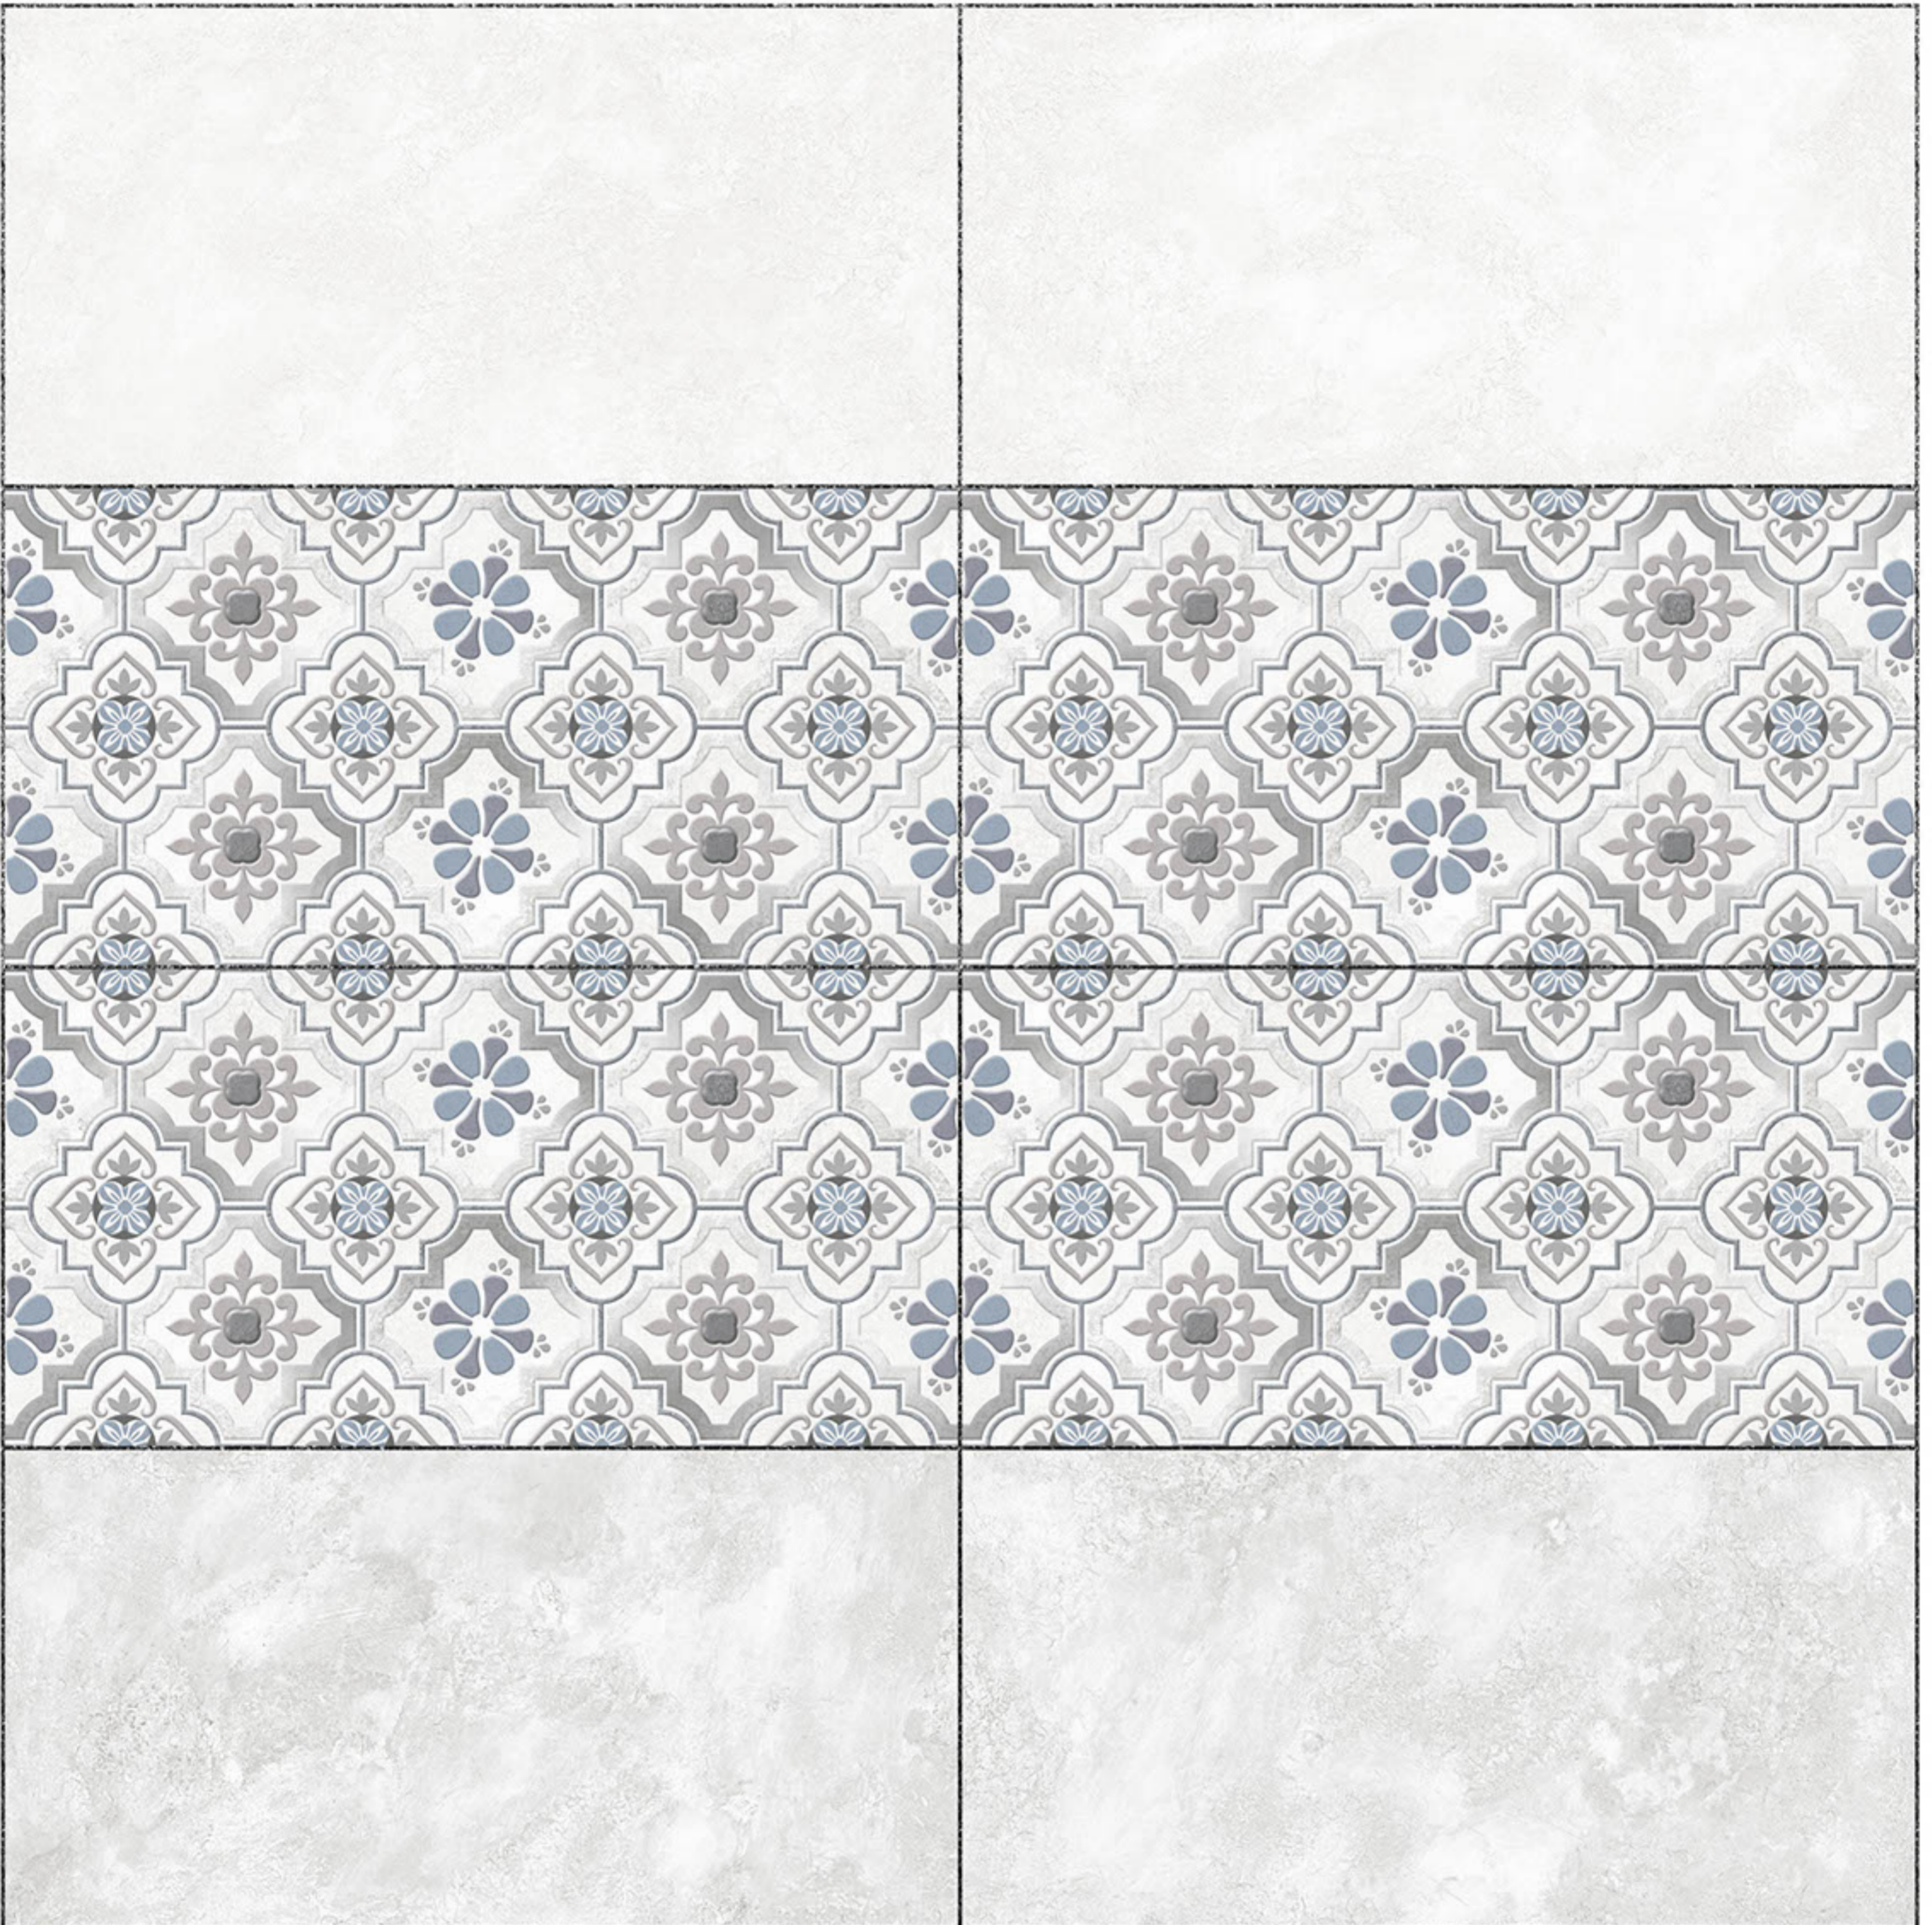

GLOSSY WallTiles Collection

24581

LT

HL1

DK

Heat Resistance

100 % Waterproof

Durable

Resistance to Frost

12''x24''
300 x 600 mm