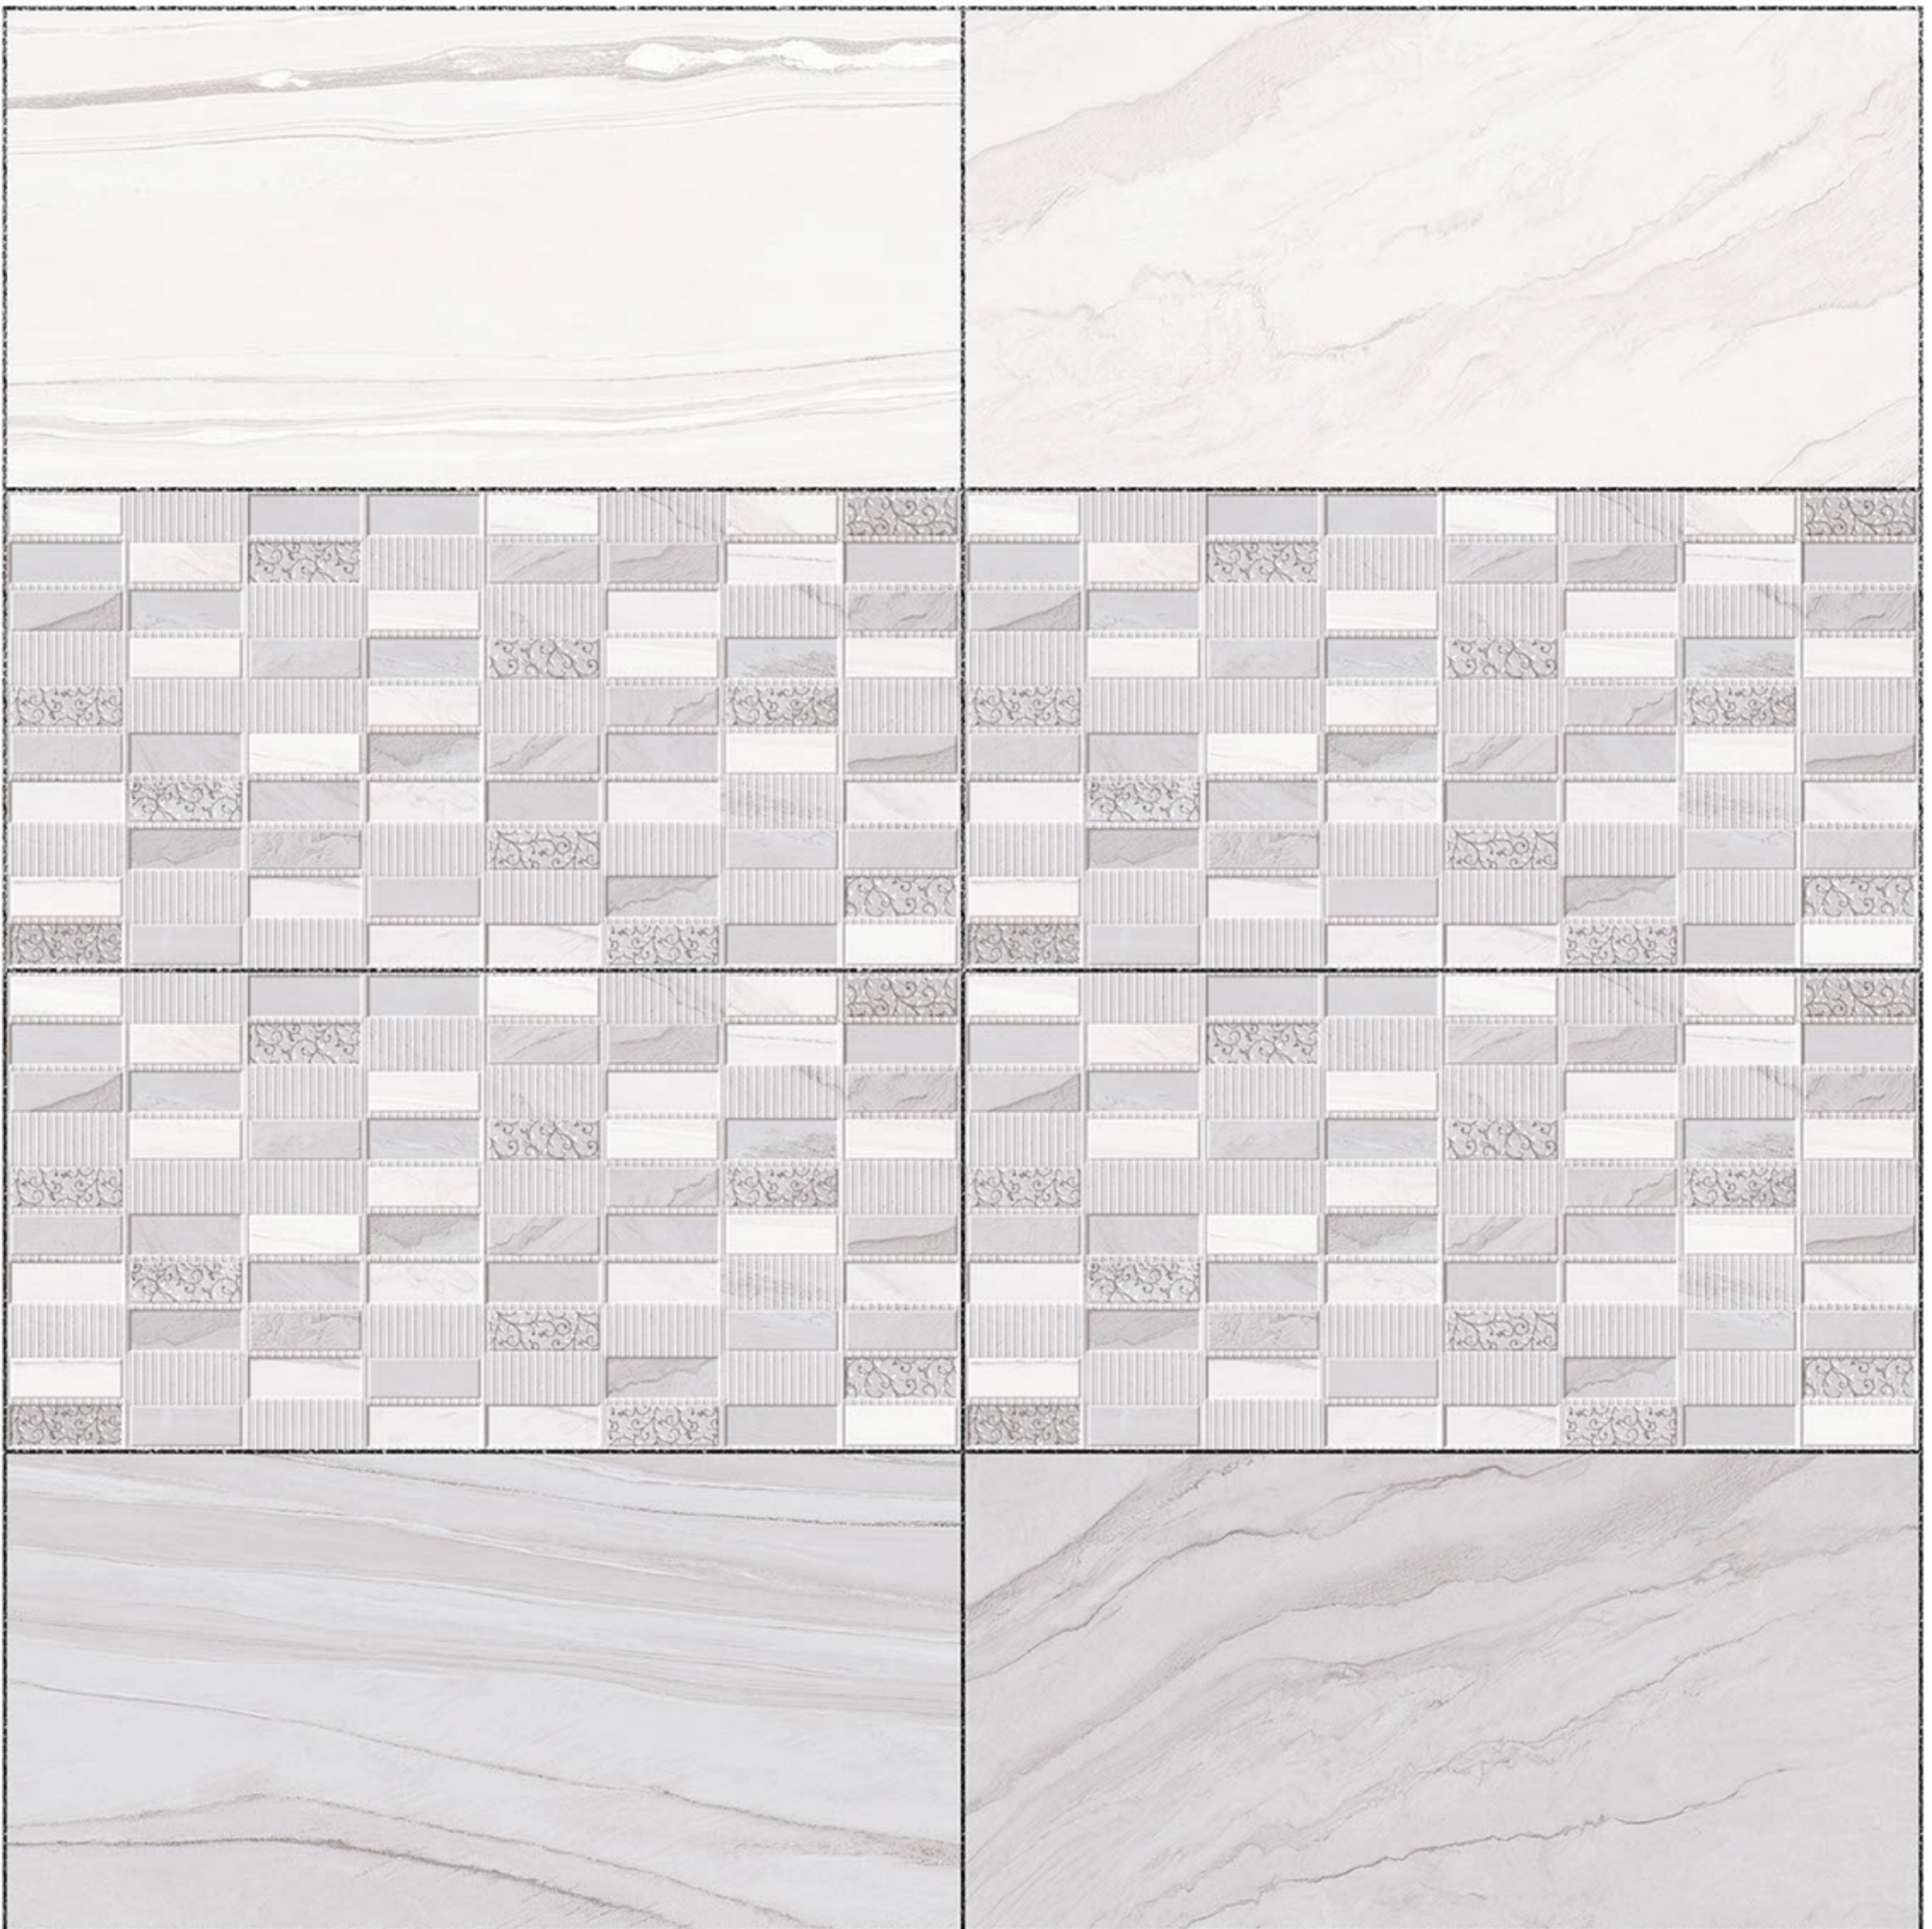

Heat Resistance

100 % Waterproof

Durable

Resistance to Frost

12''x24''
300 x 600 mm

GLOSSY WallTiles Collection

24564

LT