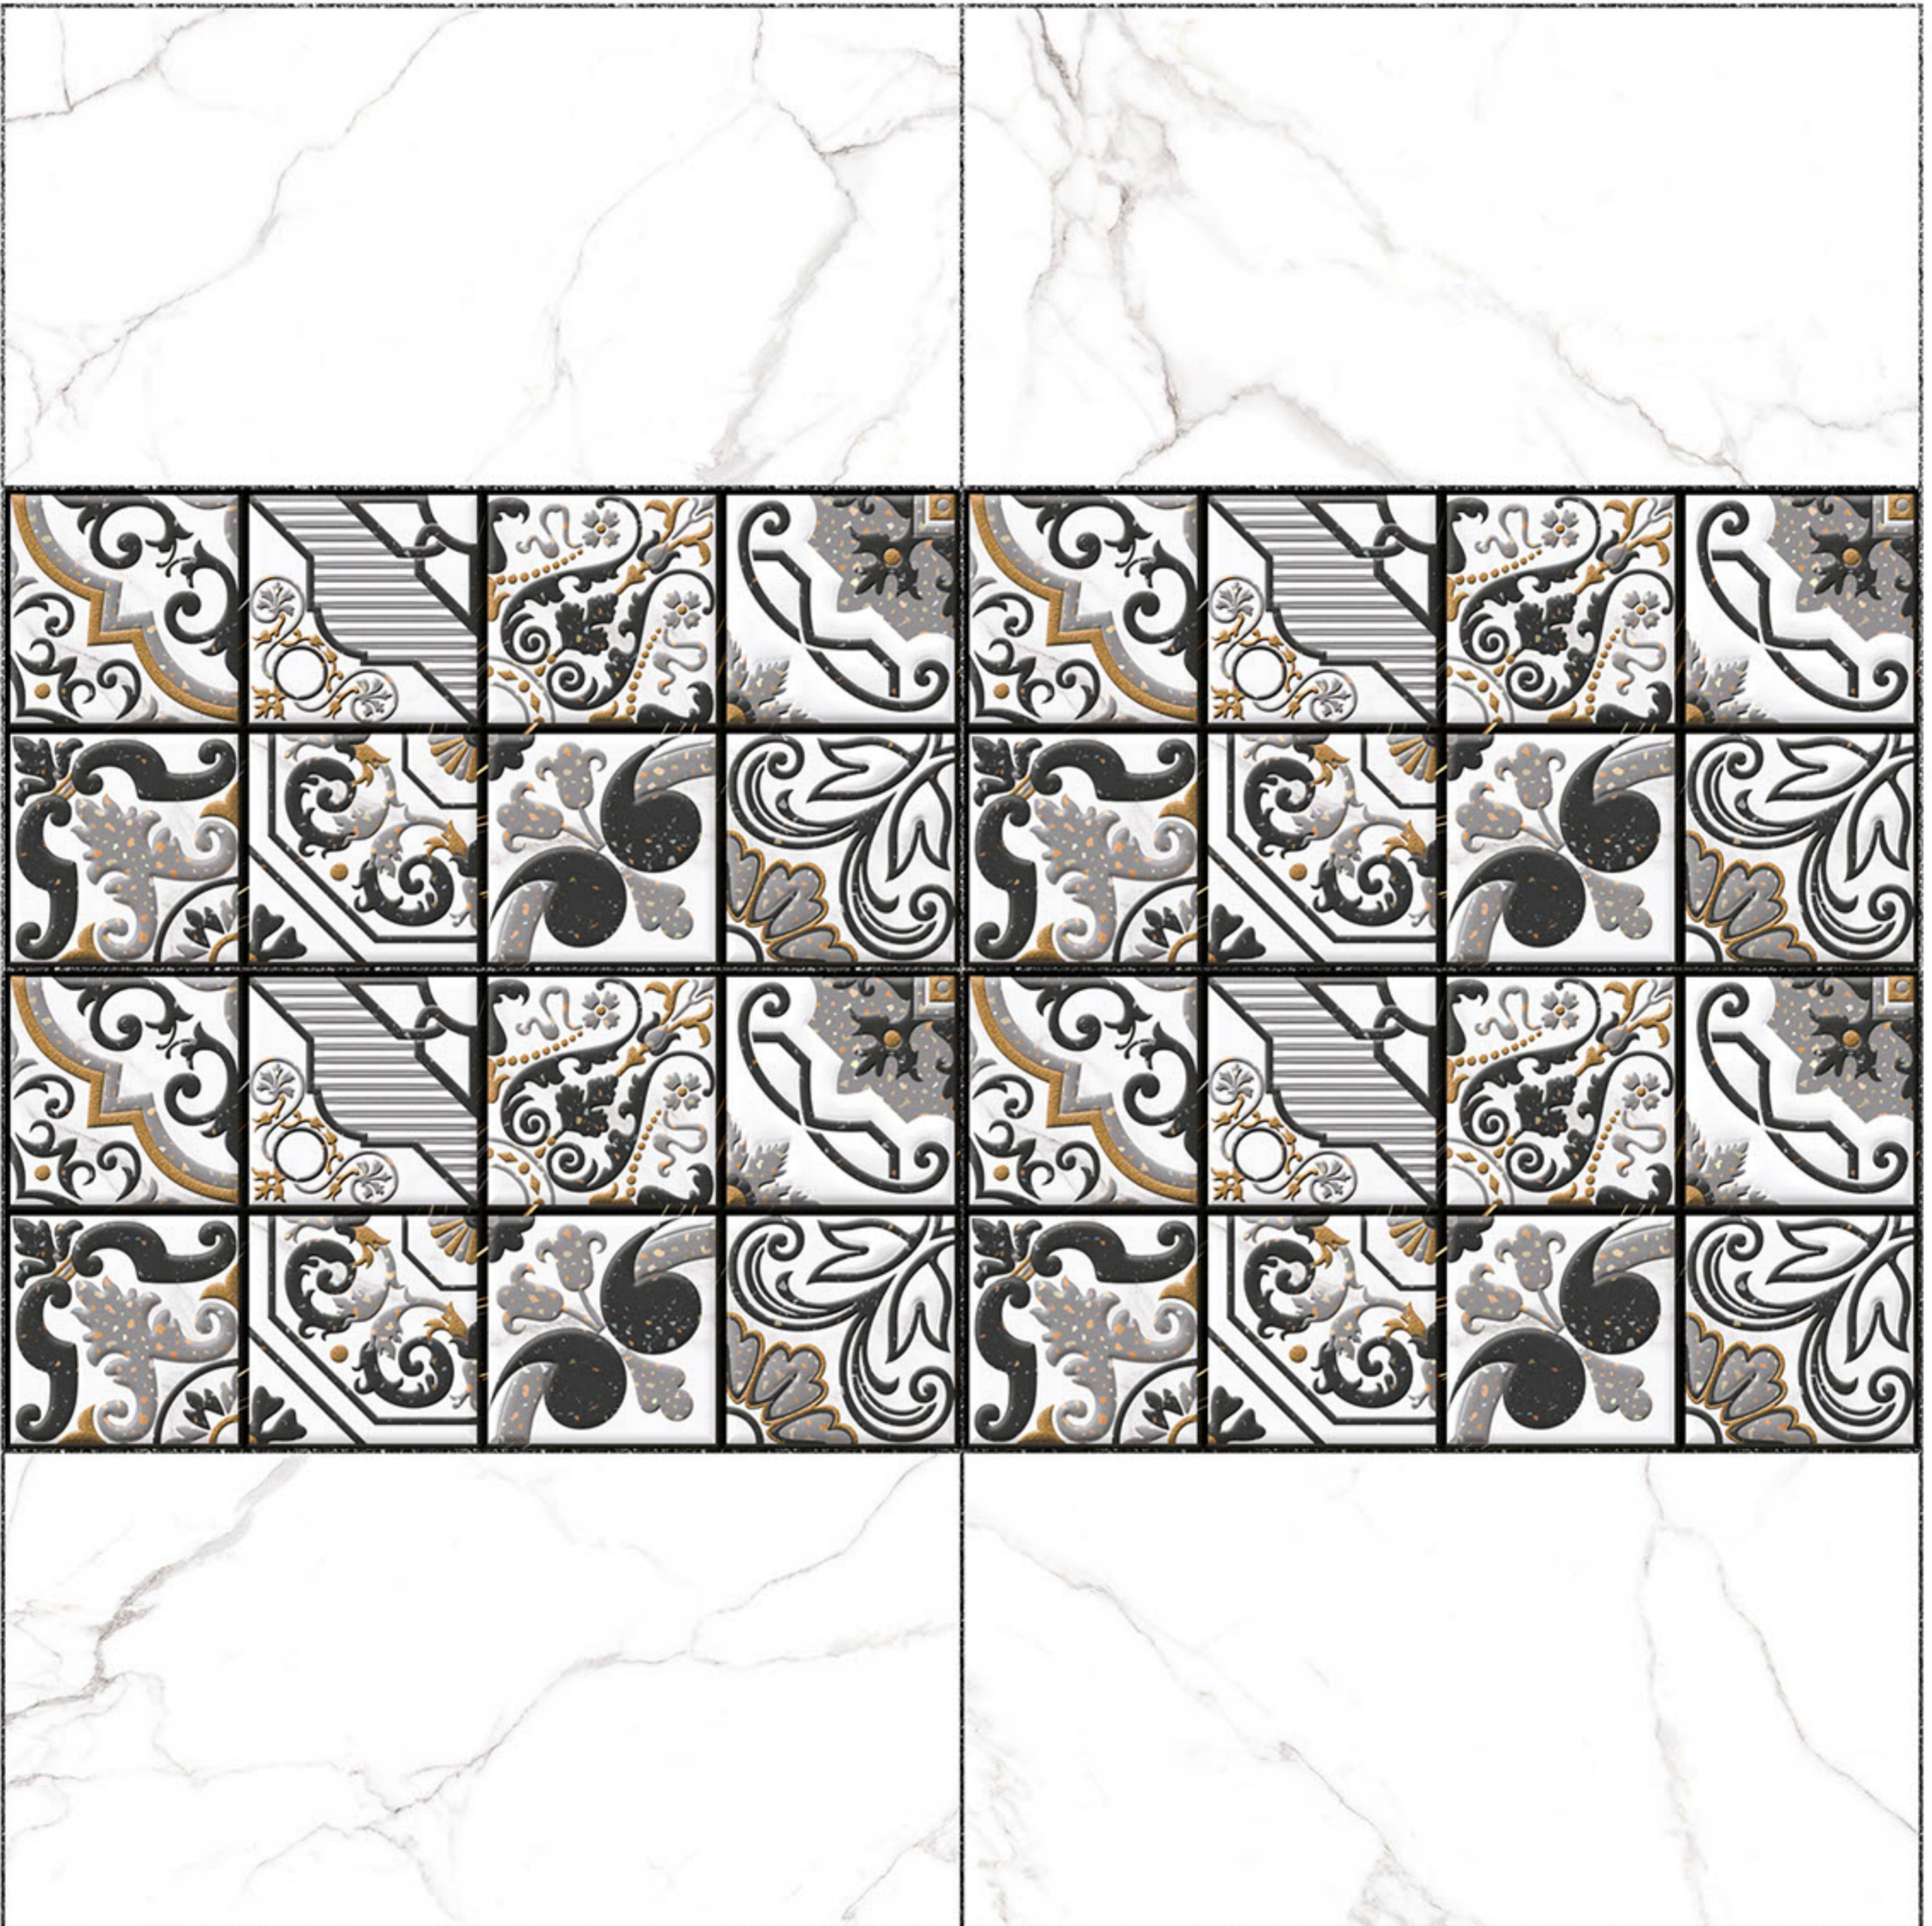

GLOSSY WallTiles Collection

24571

LT

HL1

DK

Heat Resistance

100 % Waterproof

Durable

Resistance to Frost

12''x24''
300 x 600 mm