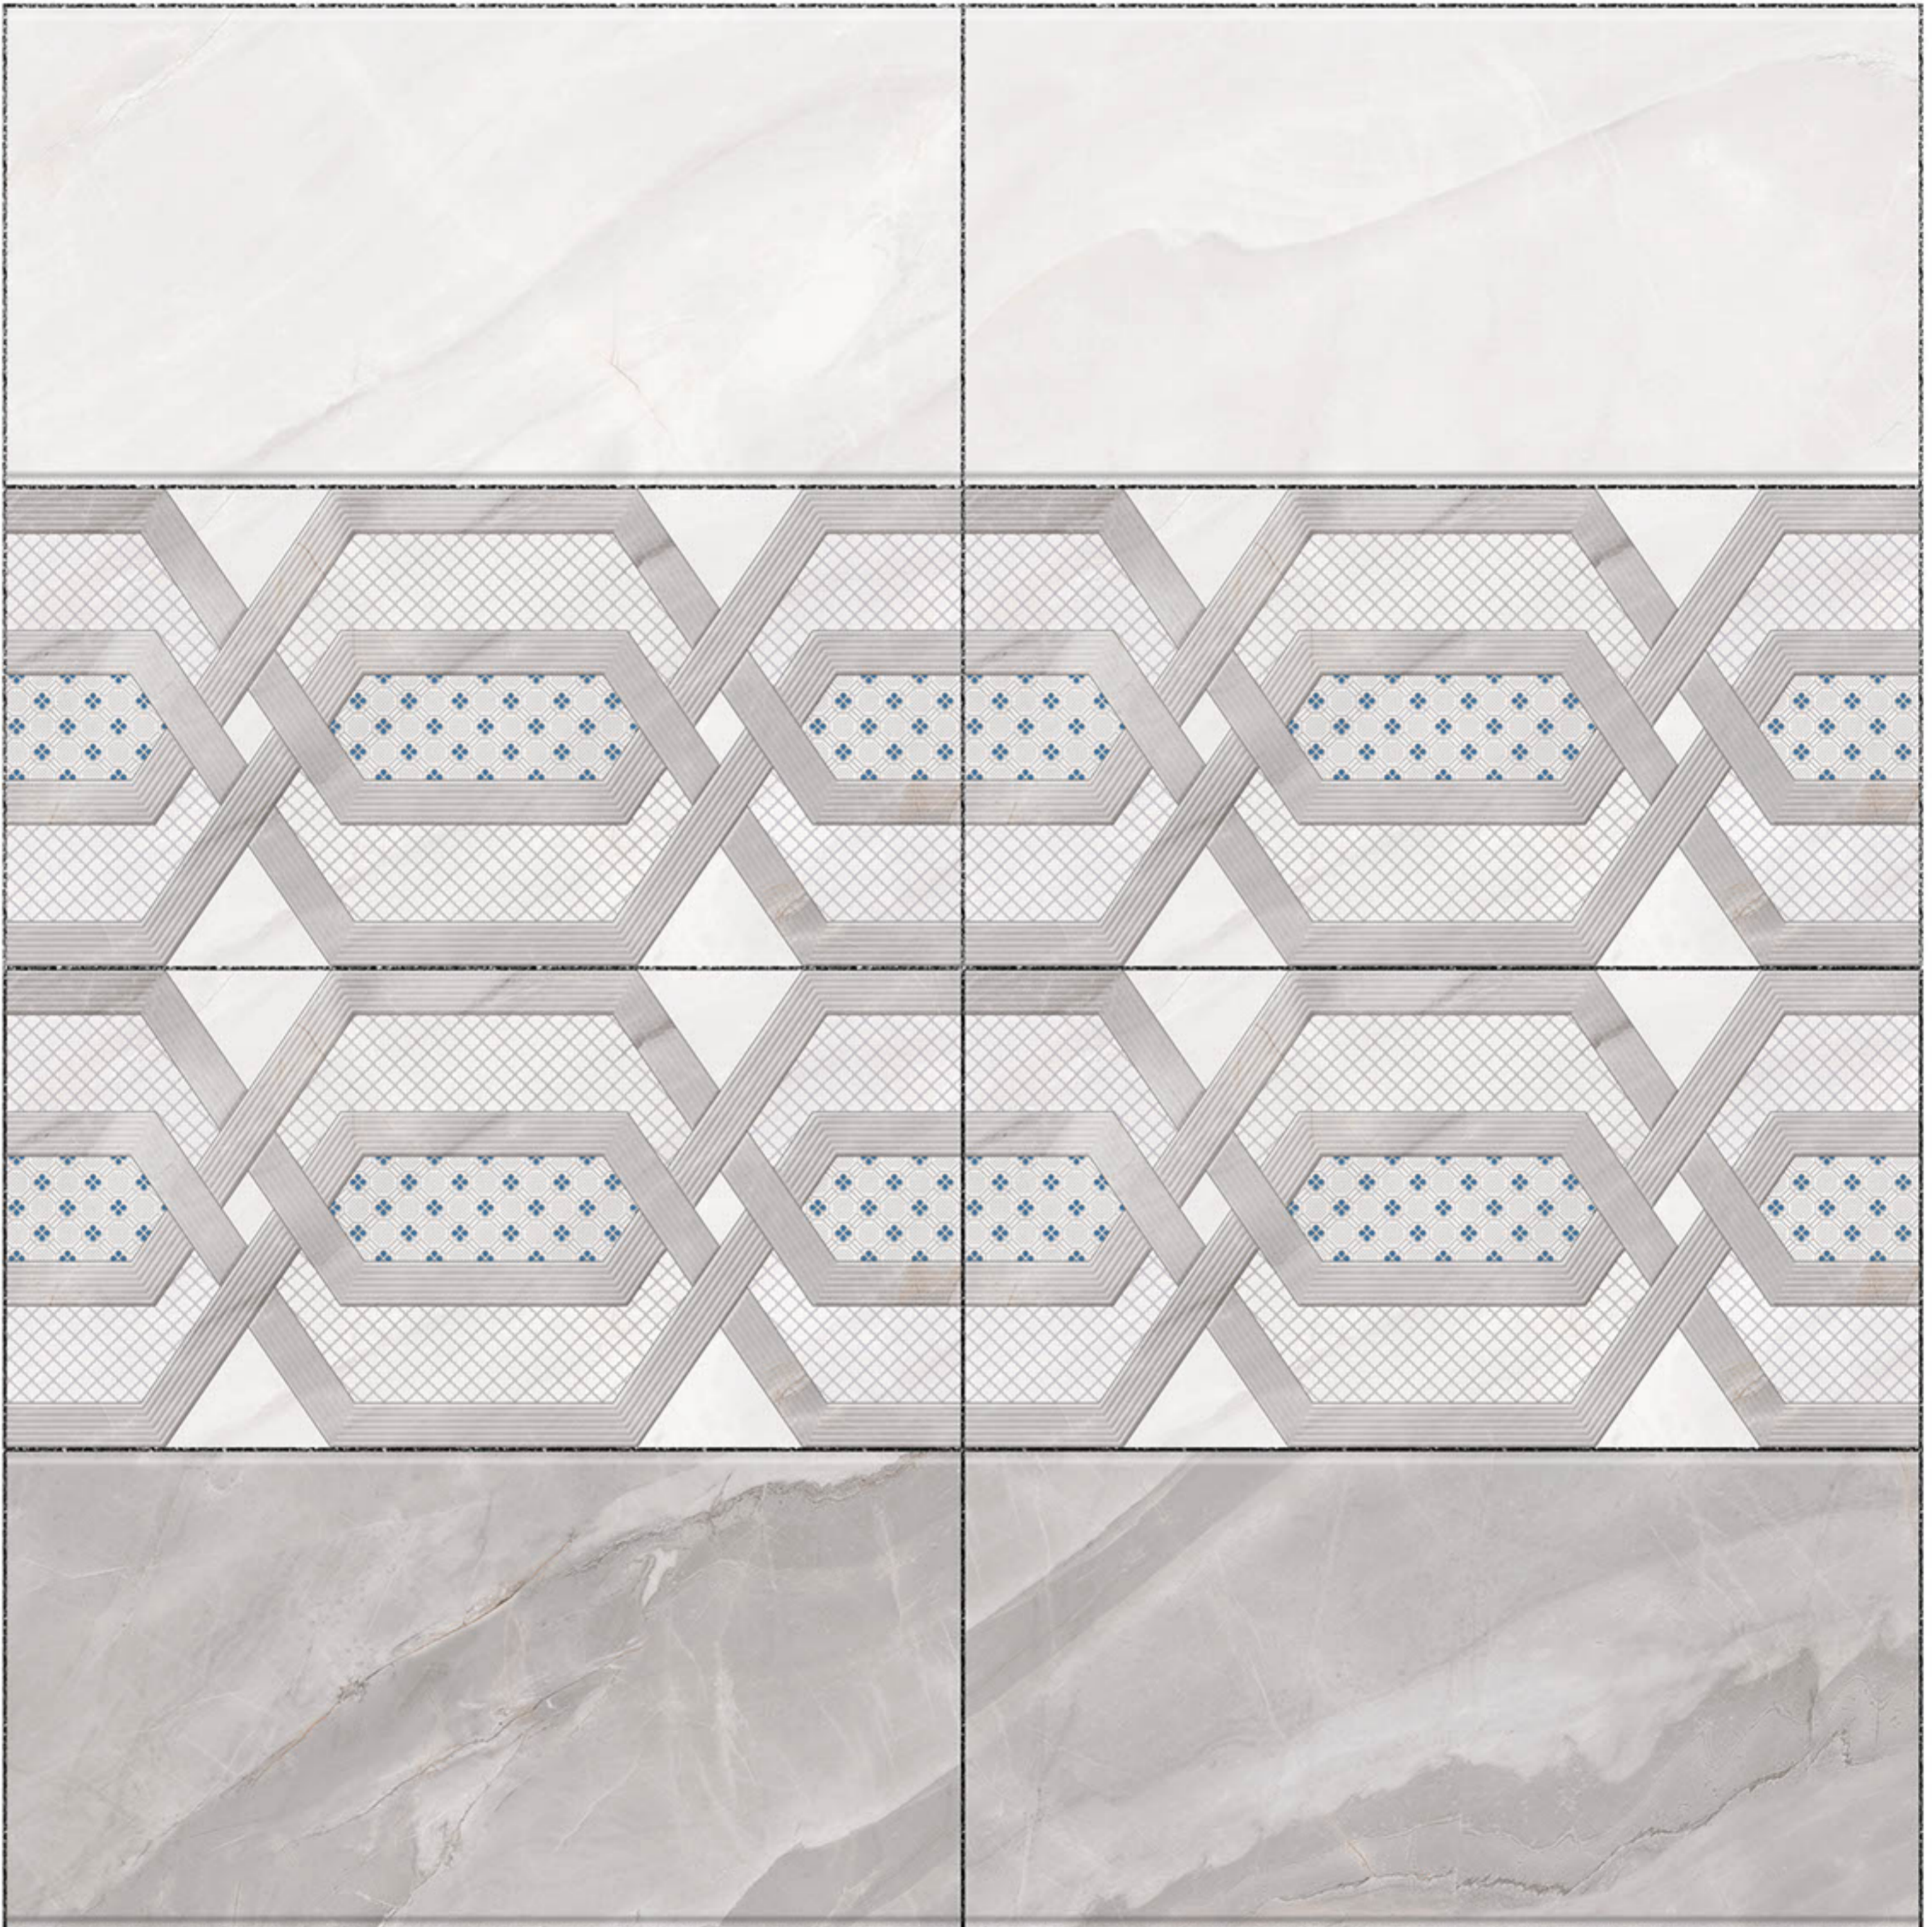

Heat Resistance

100 % Waterproof

Durable

Resistance to Frost

12''x24''
300 x 600 mm

GLOSSY WallTiles Collection

24556

LT