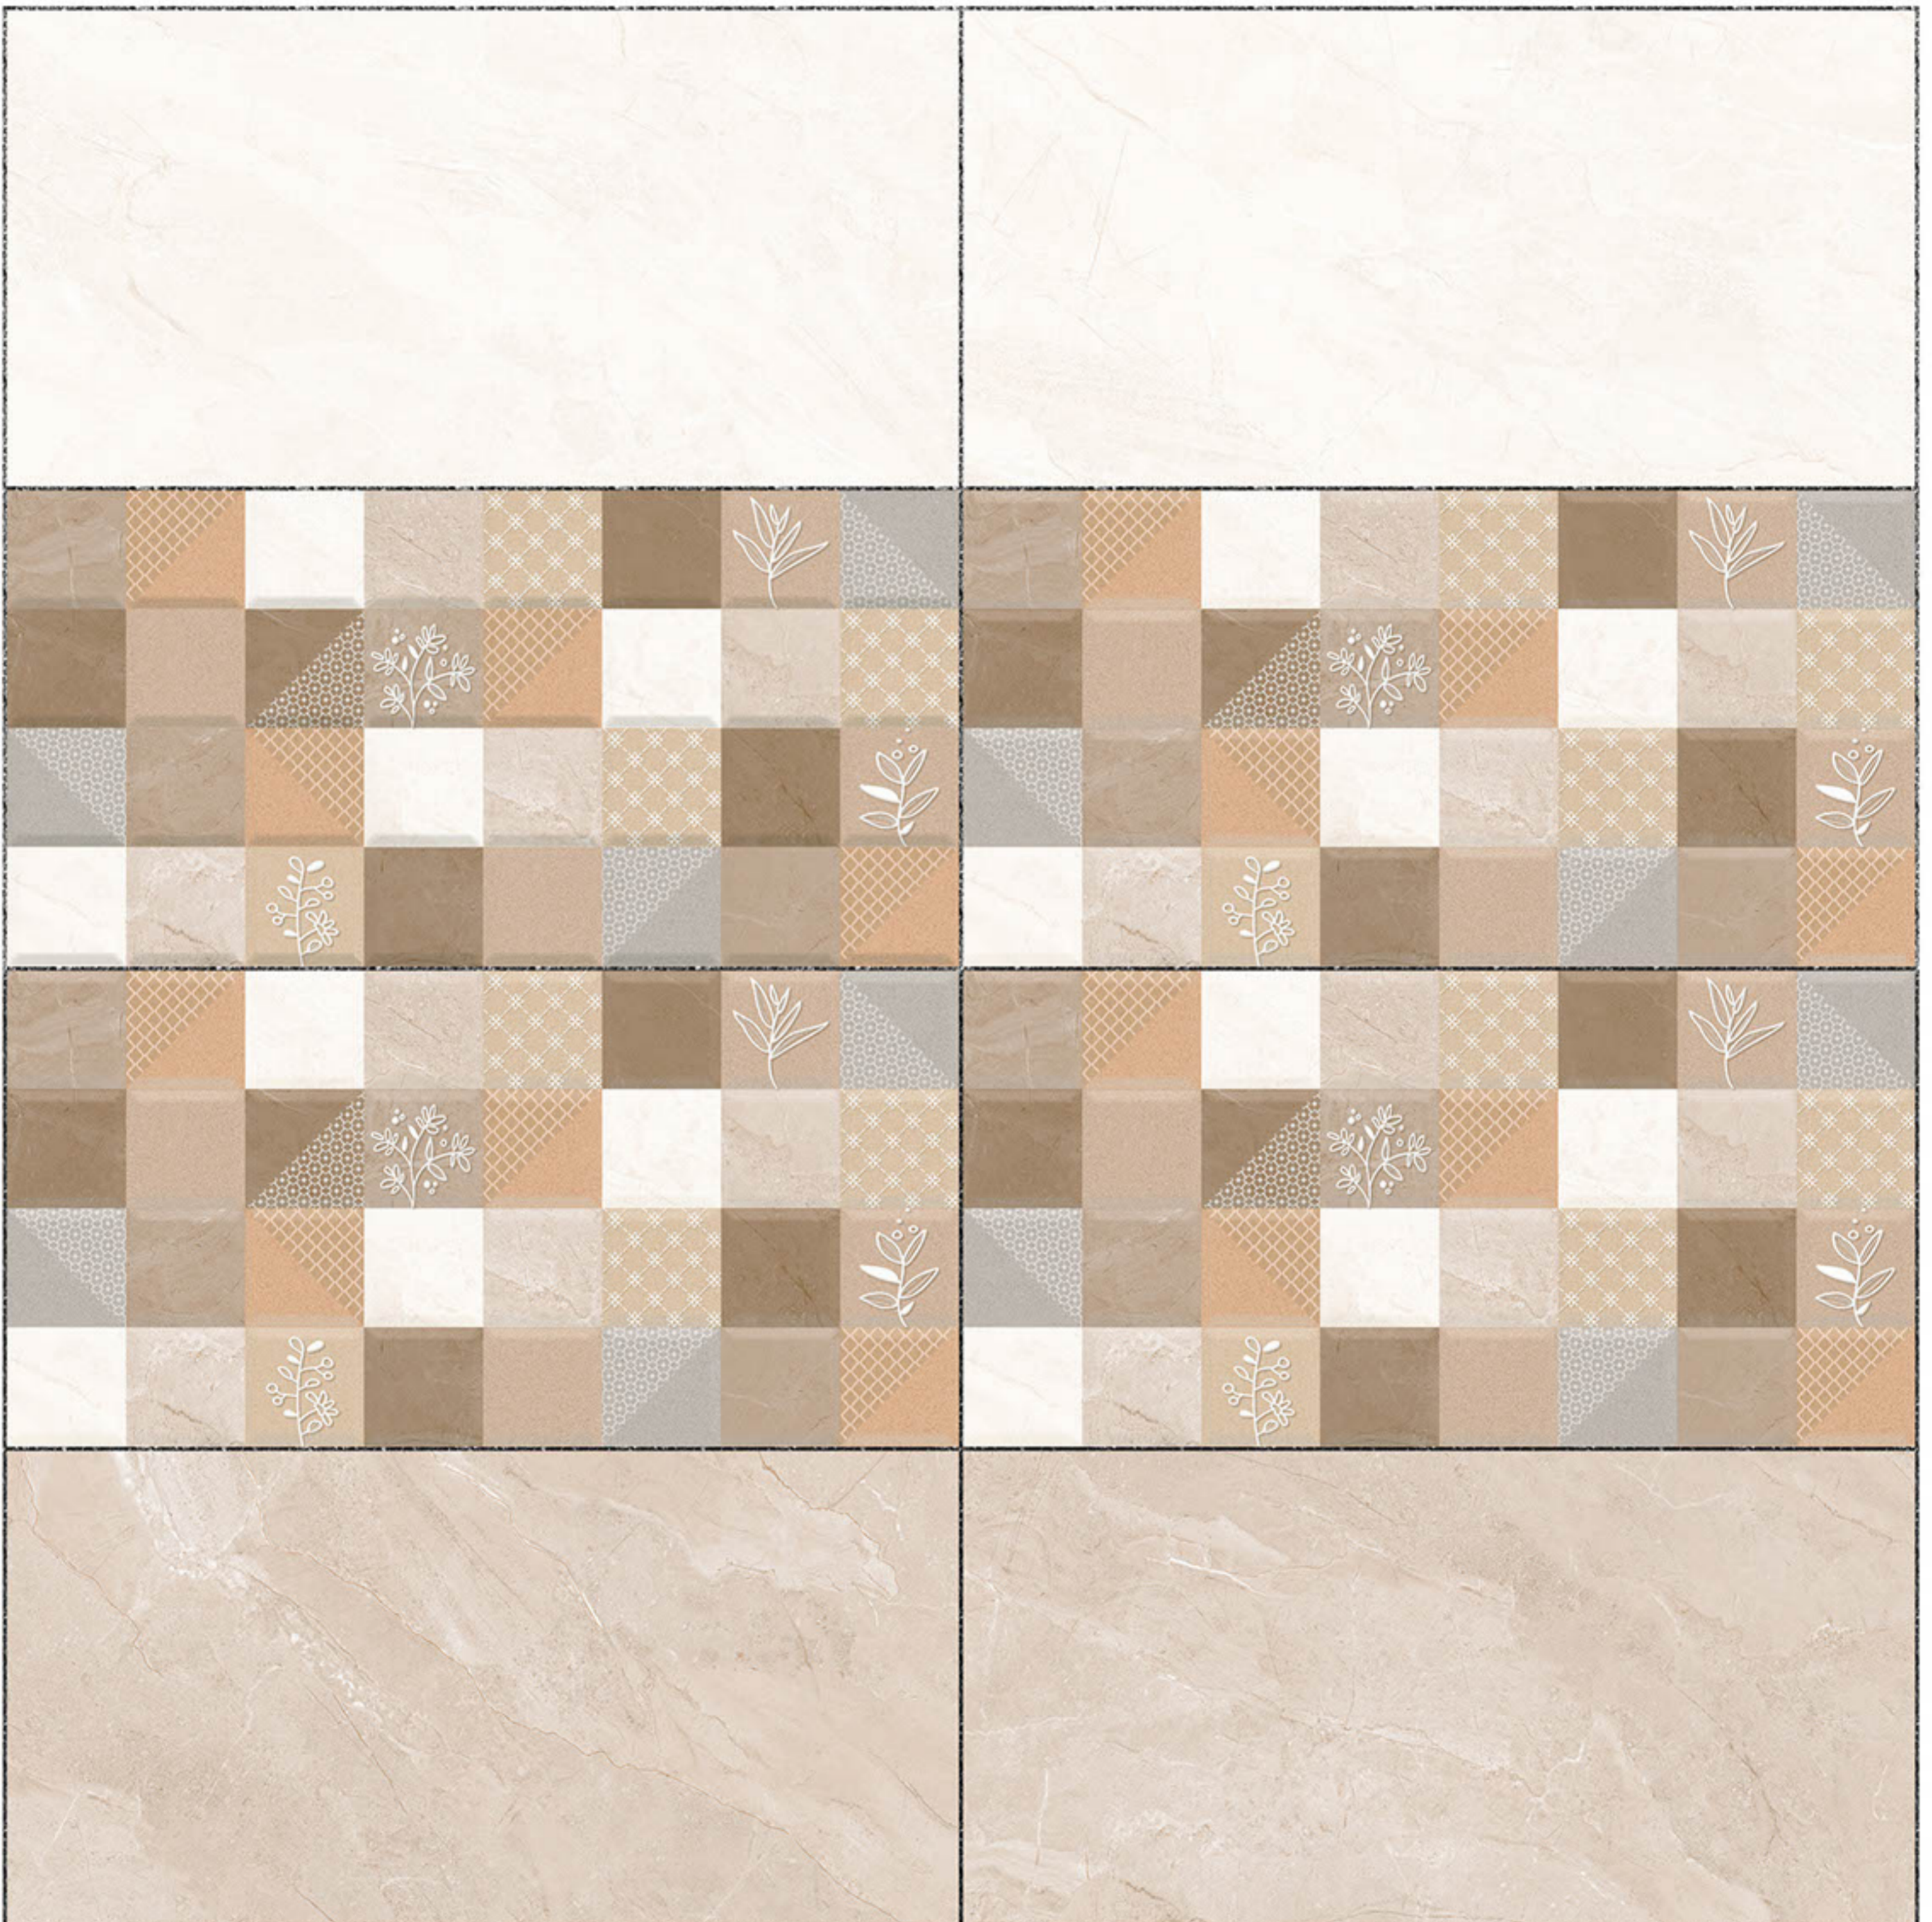

GLOSSY WallTiles Collection

24595

LT

HL1

DK

Heat Resistance

100 % Waterproof

Durable

Resistance to Frost

12''x24''
300 x 600 mm