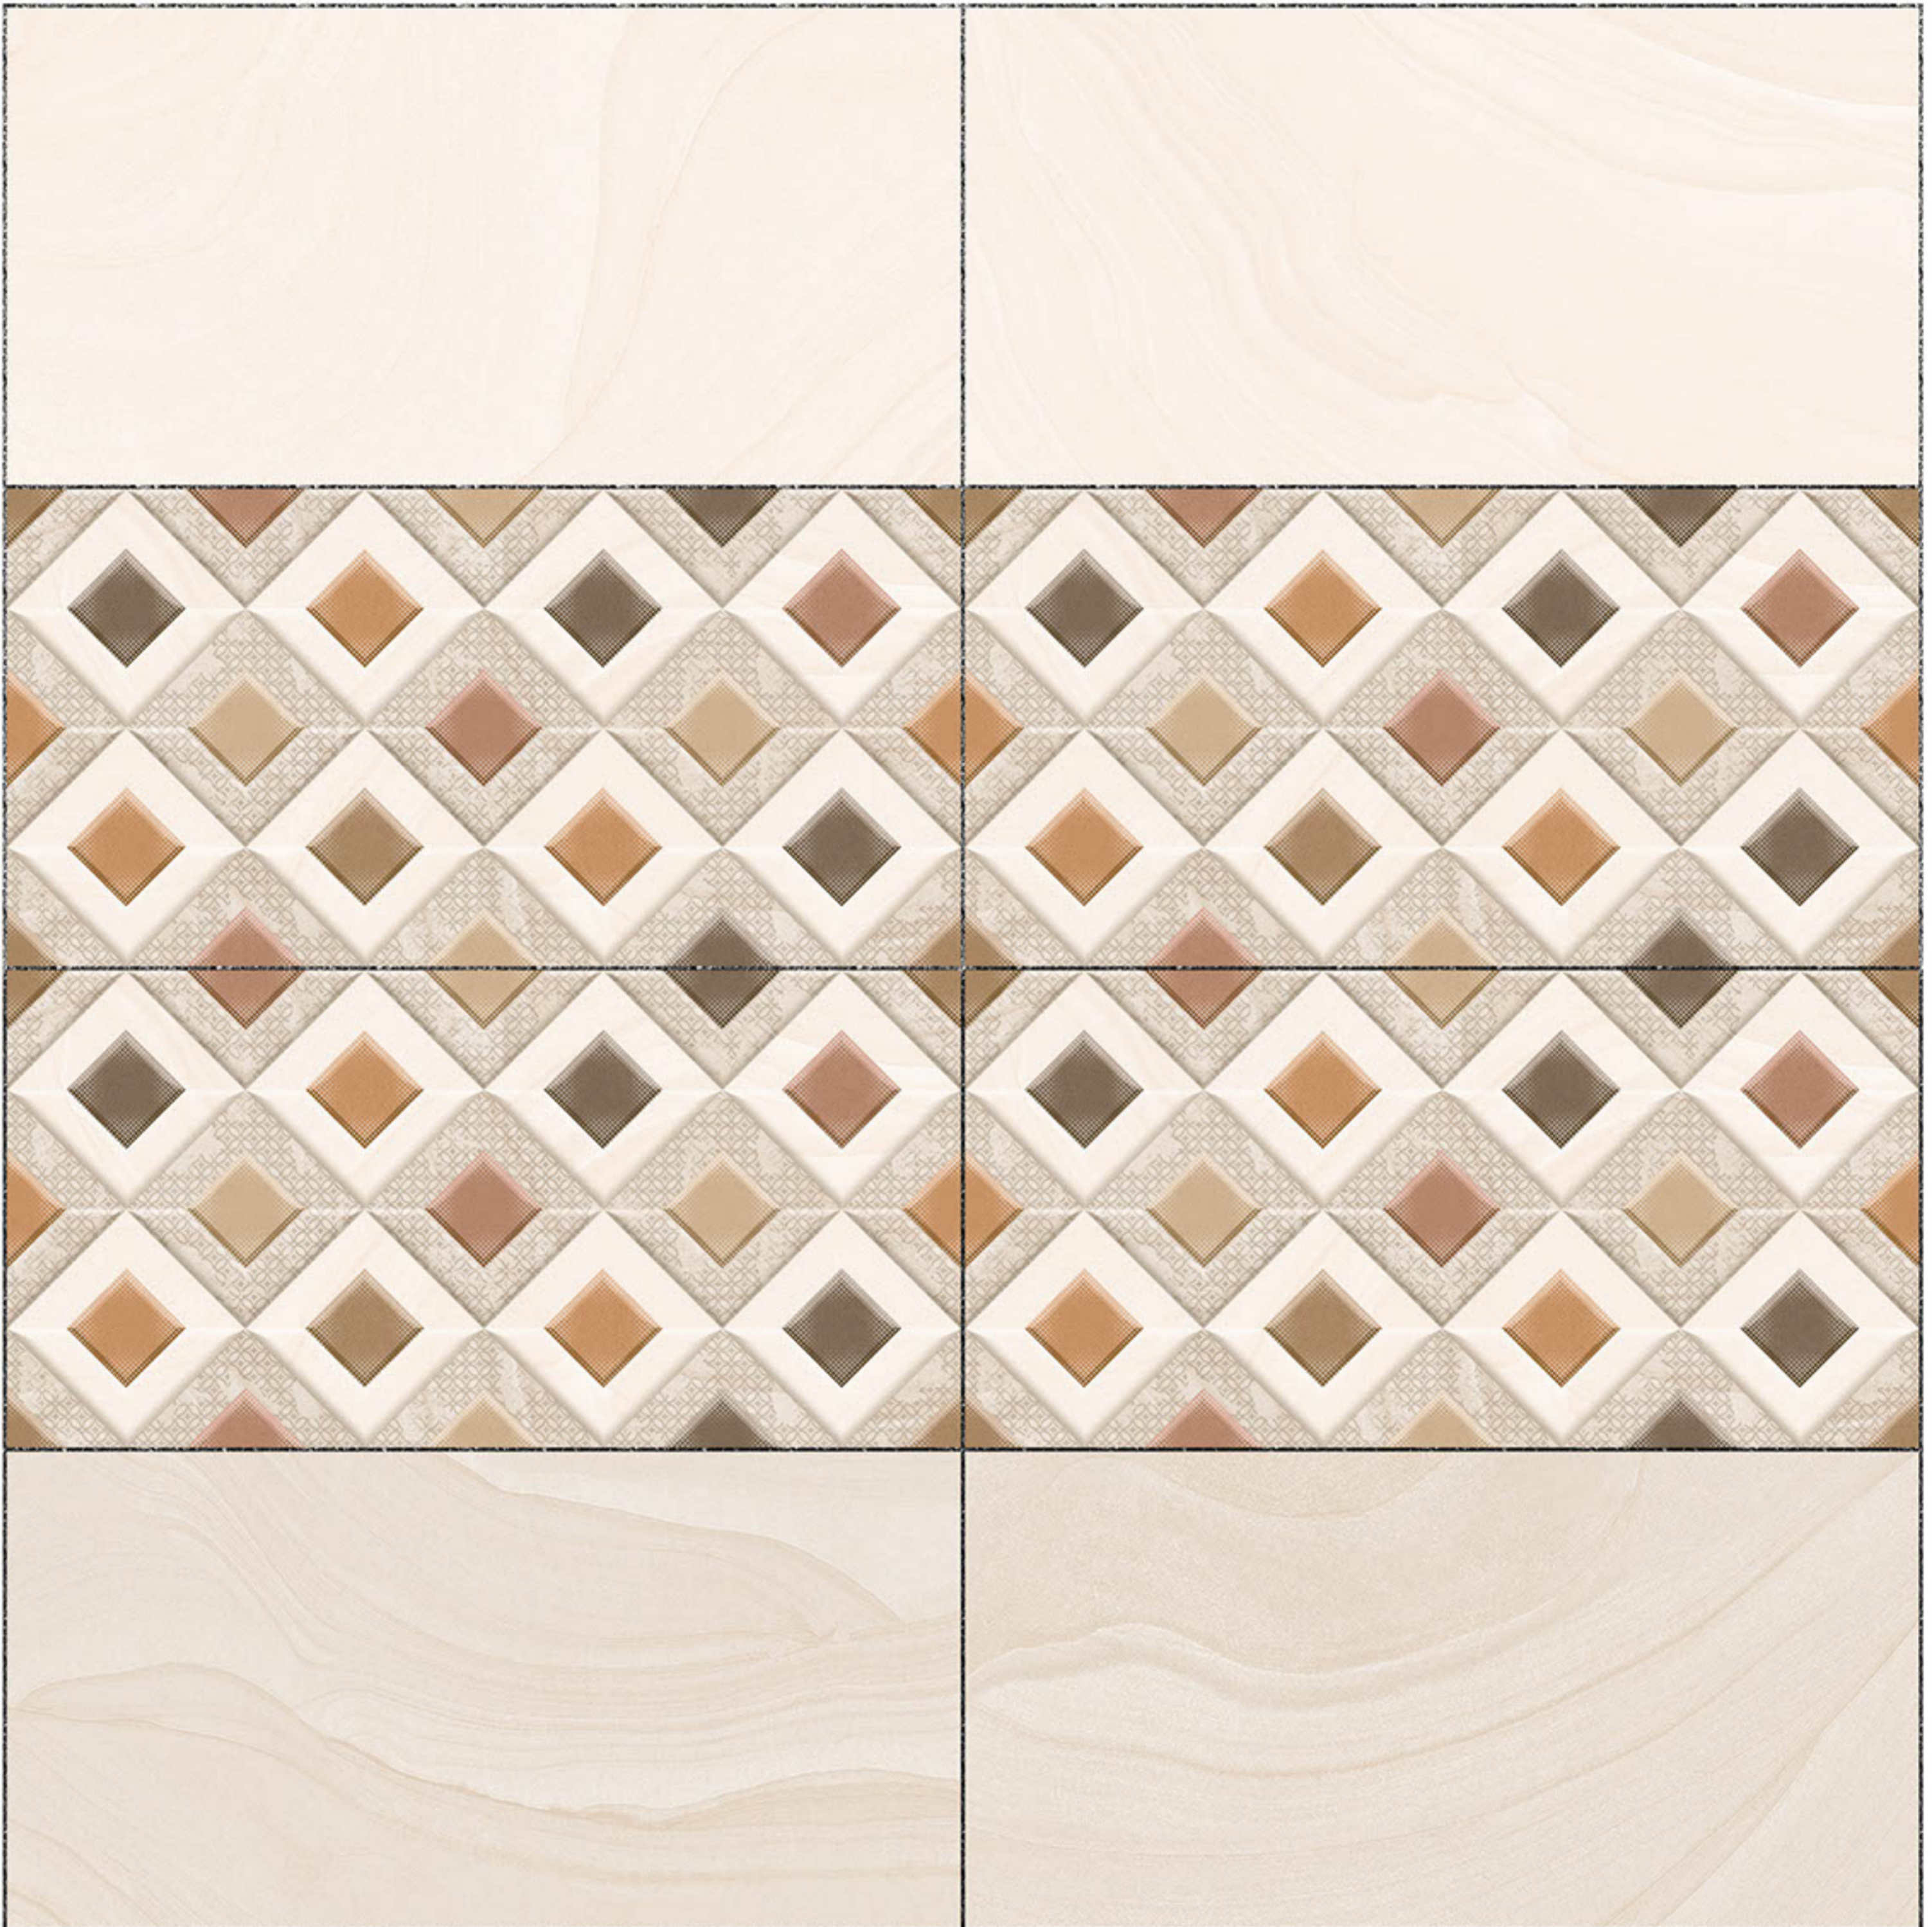

GLOSSY WallTiles Collection

24598

LT

HL2

DK

Heat Resistance

100 % Waterproof

Durable

Resistance to Frost

12''x24''
300 x 600 mm