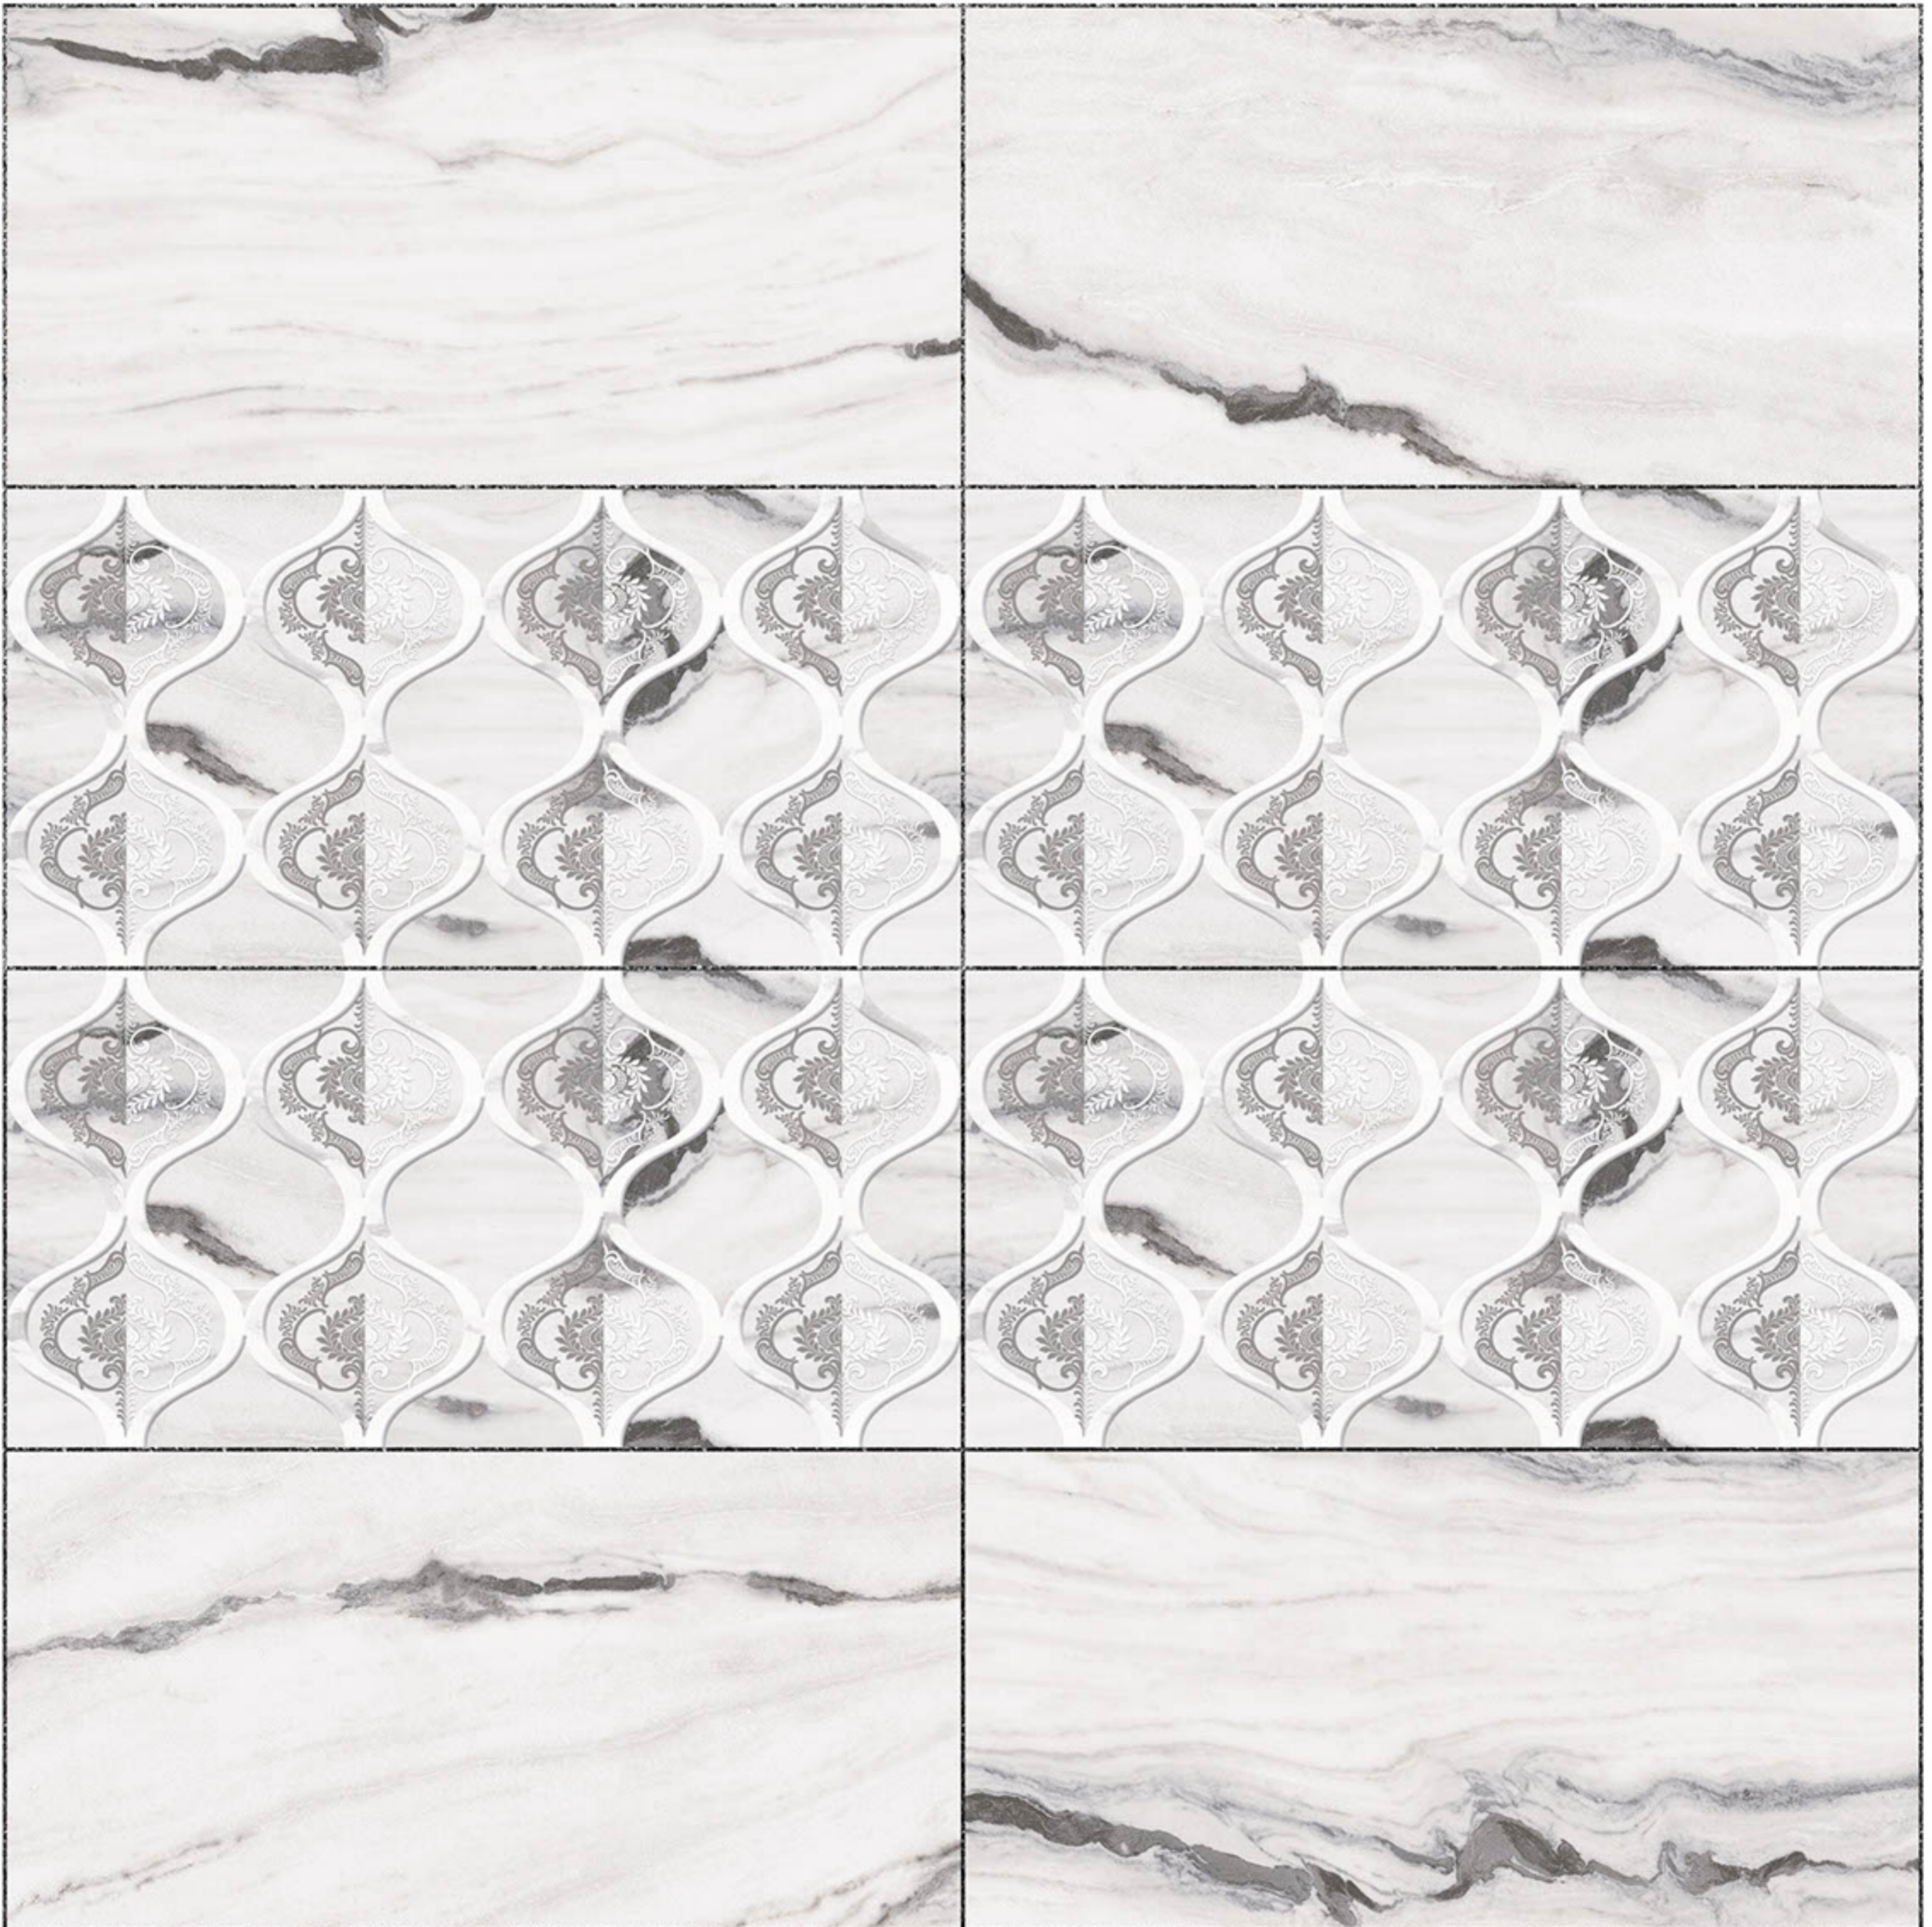

GLOSSY WallTiles Collection

24566

LT

HL1

DK

Heat Resistance

100 % Waterproof

Durable

Resistance to Frost

12''x24''
300 x 600 mm