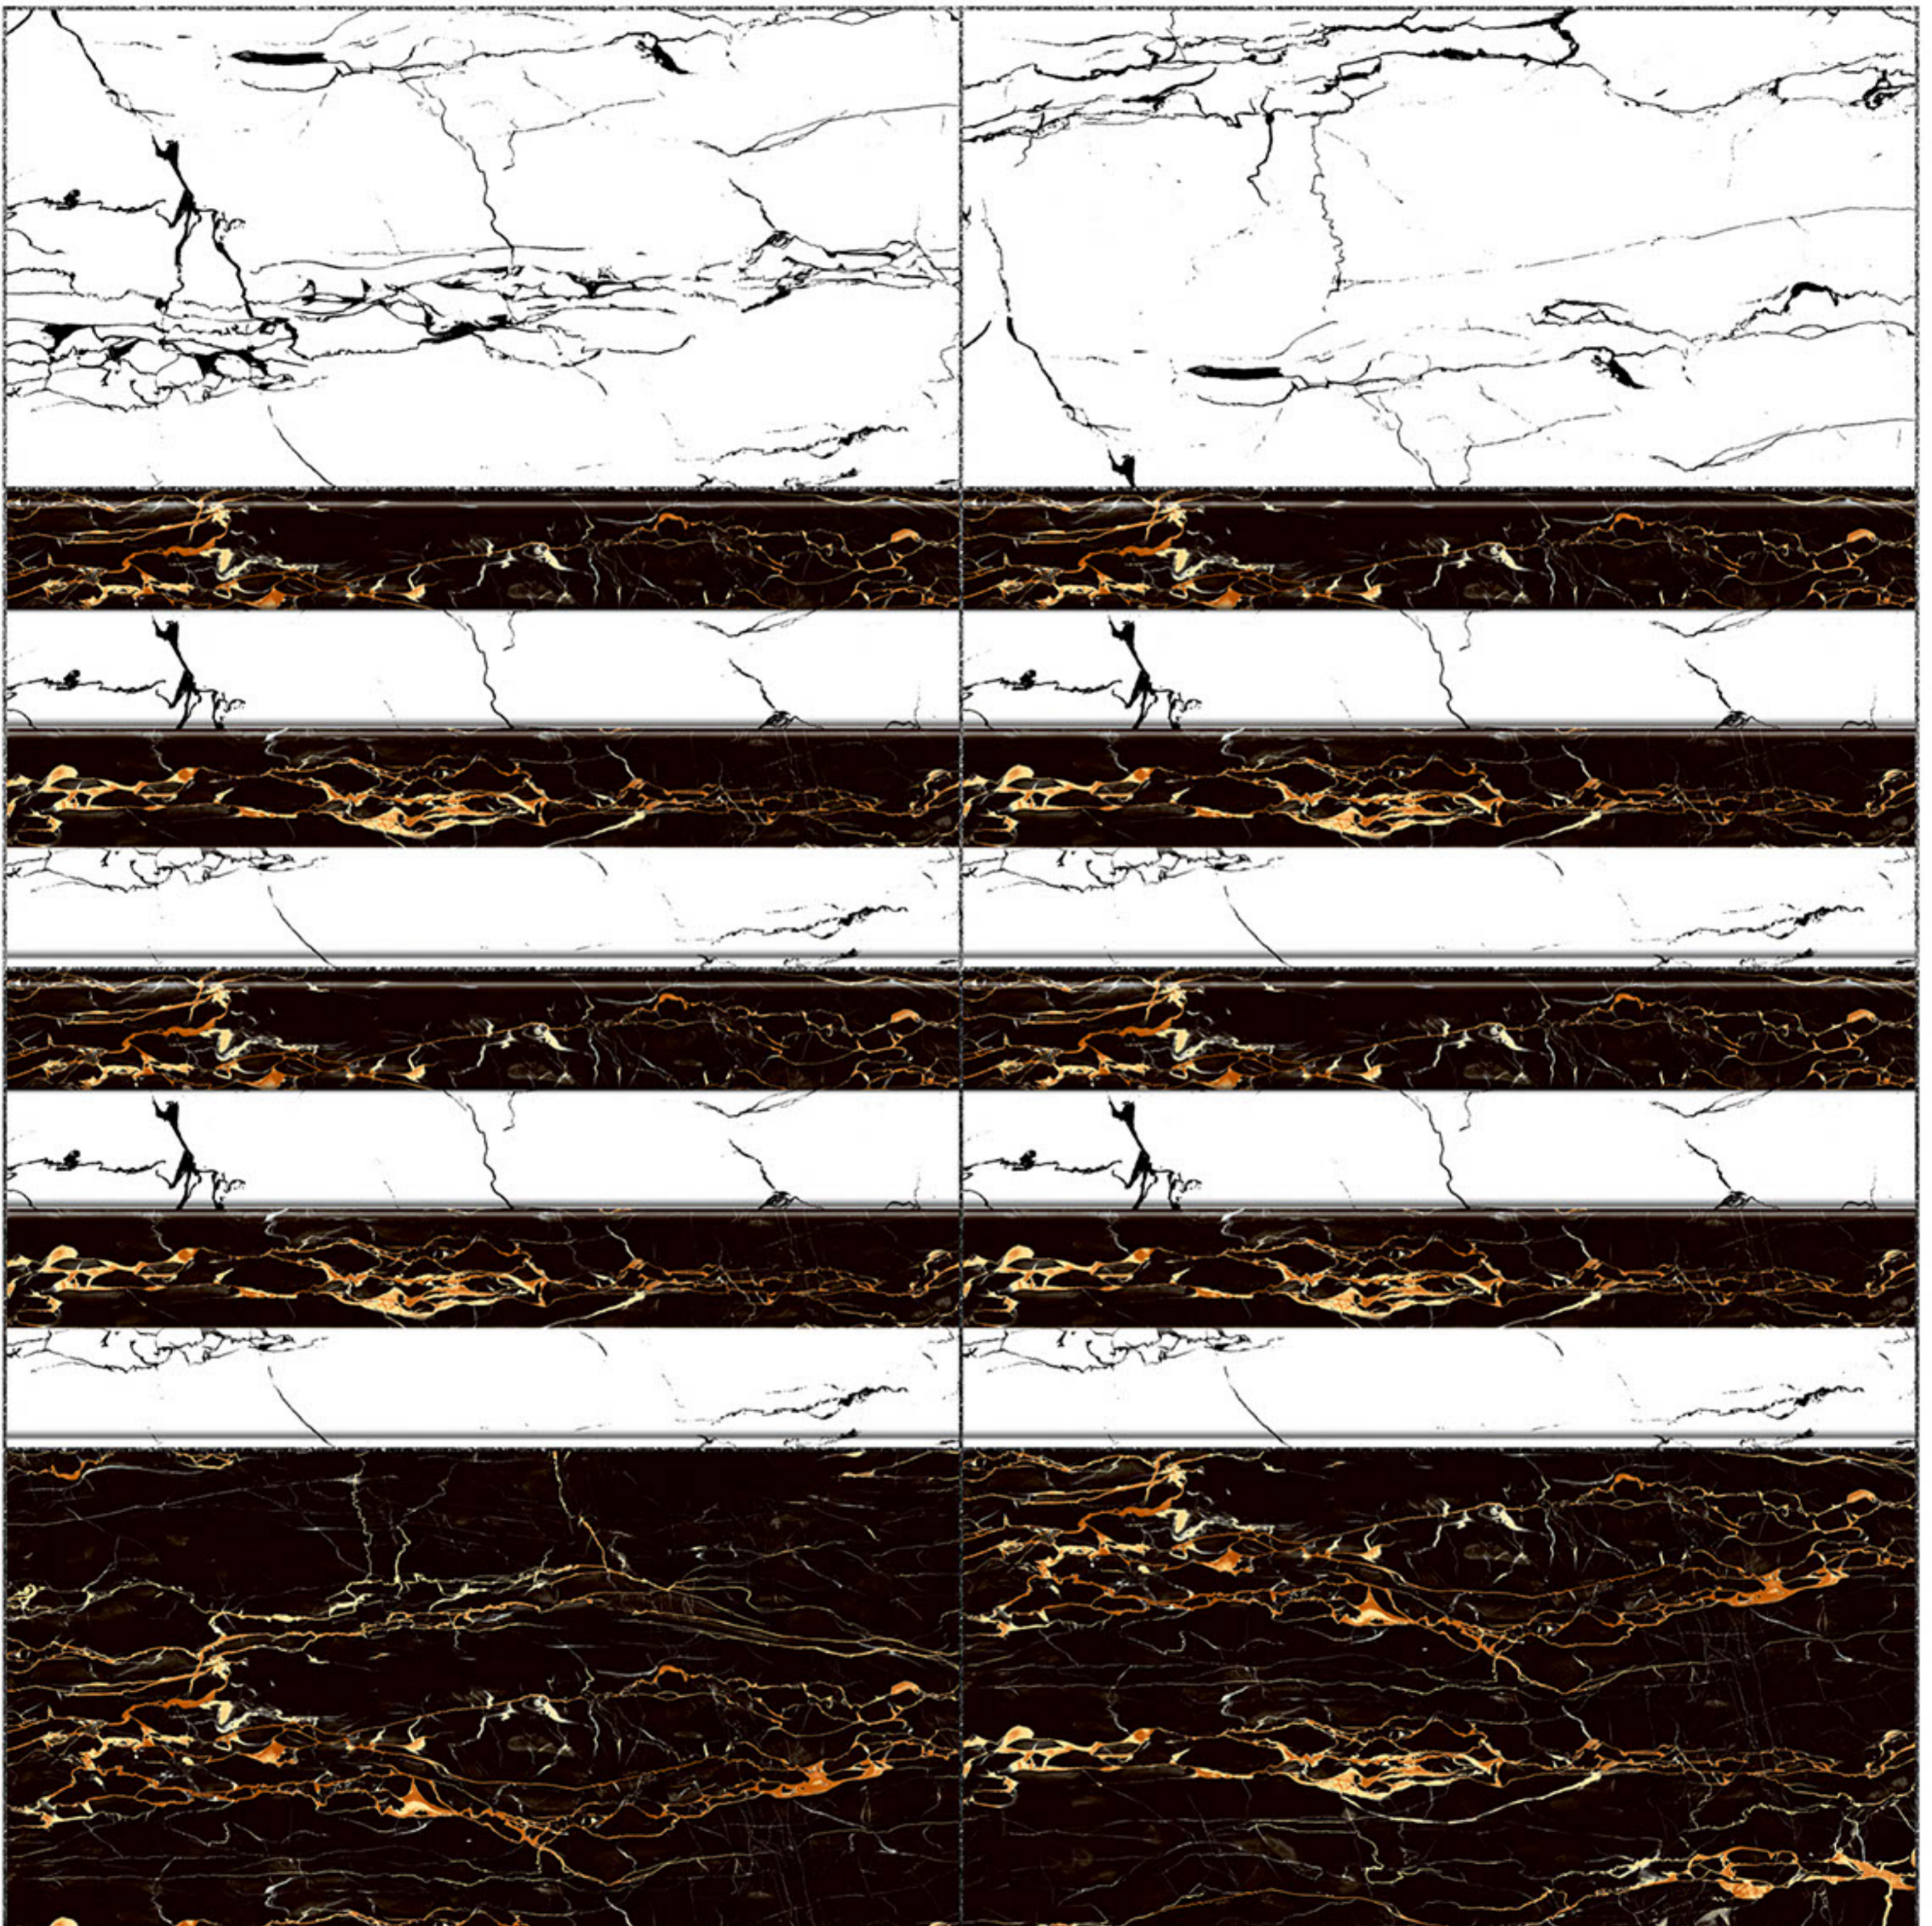

GLOSSY WallTiles Collection

24575

LT

HL1

DK

Heat Resistance

100 % Waterproof

Durable

Resistance to Frost

12''x24''
300 x 600 mm