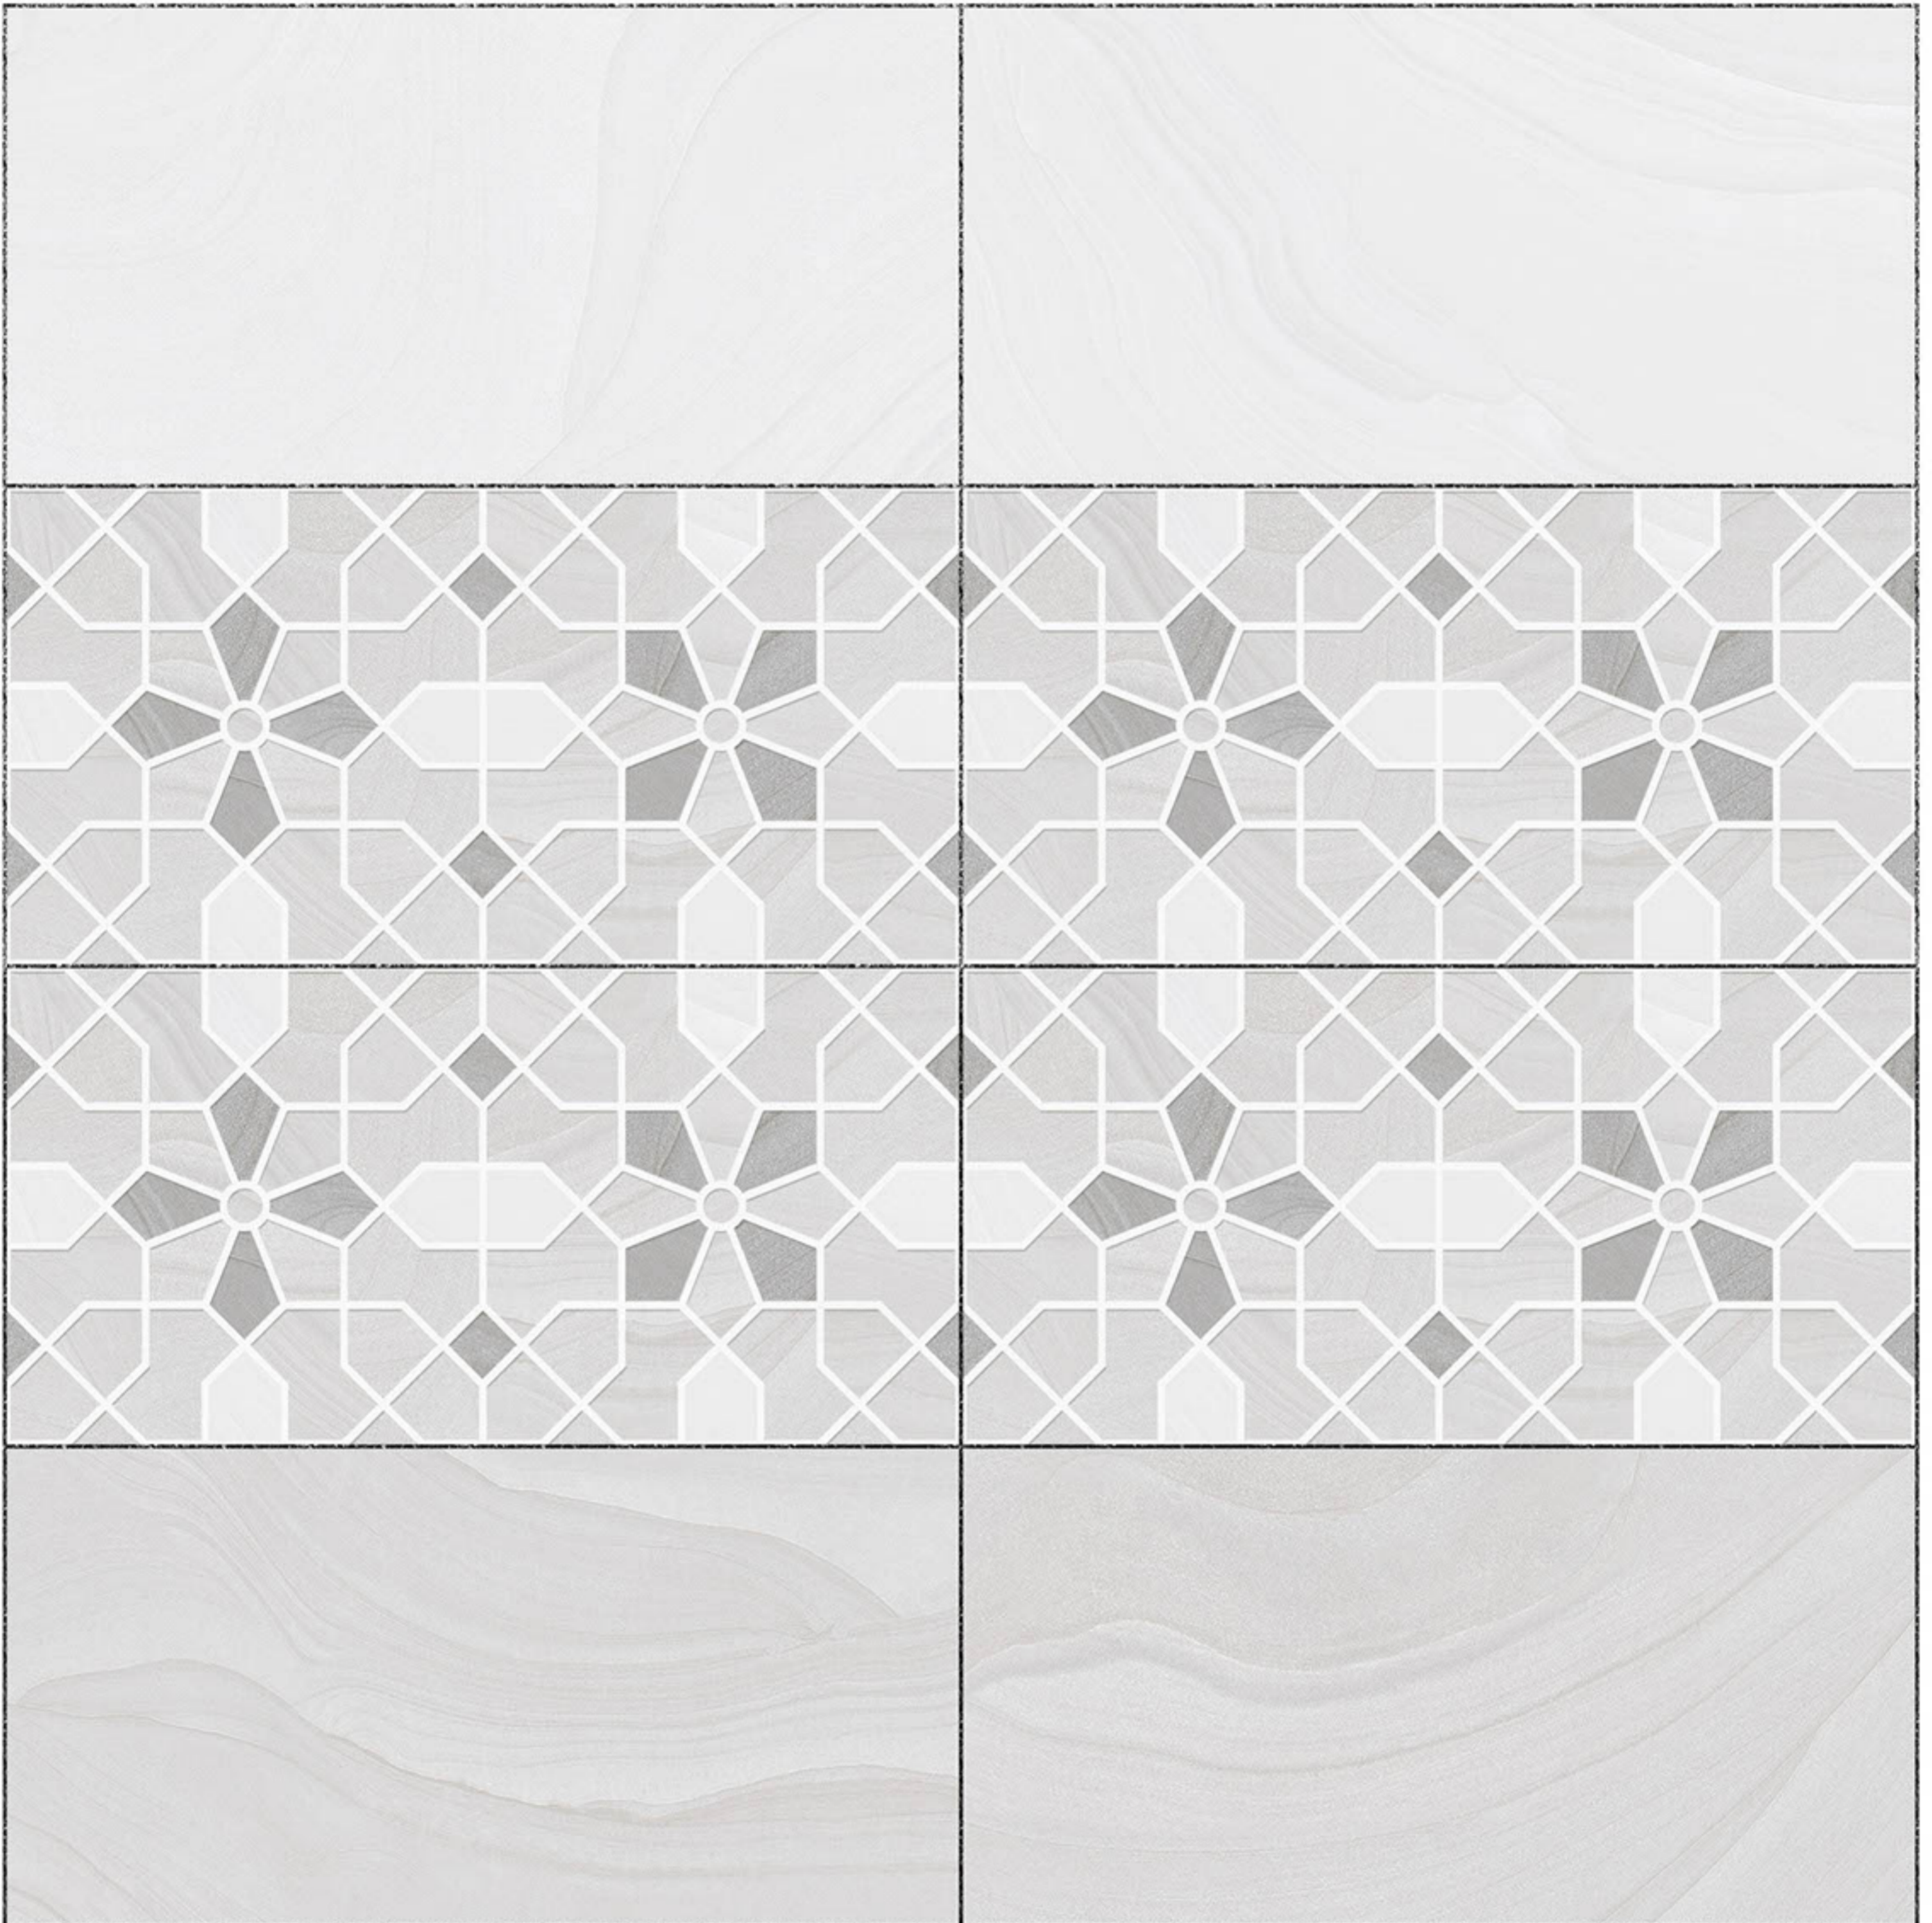

100 % Waterproof

Durable

Resistance to Frost

12''x24''
300 x 600 mm

GLOSSY WallTiles Collection

24597

LT

HL2