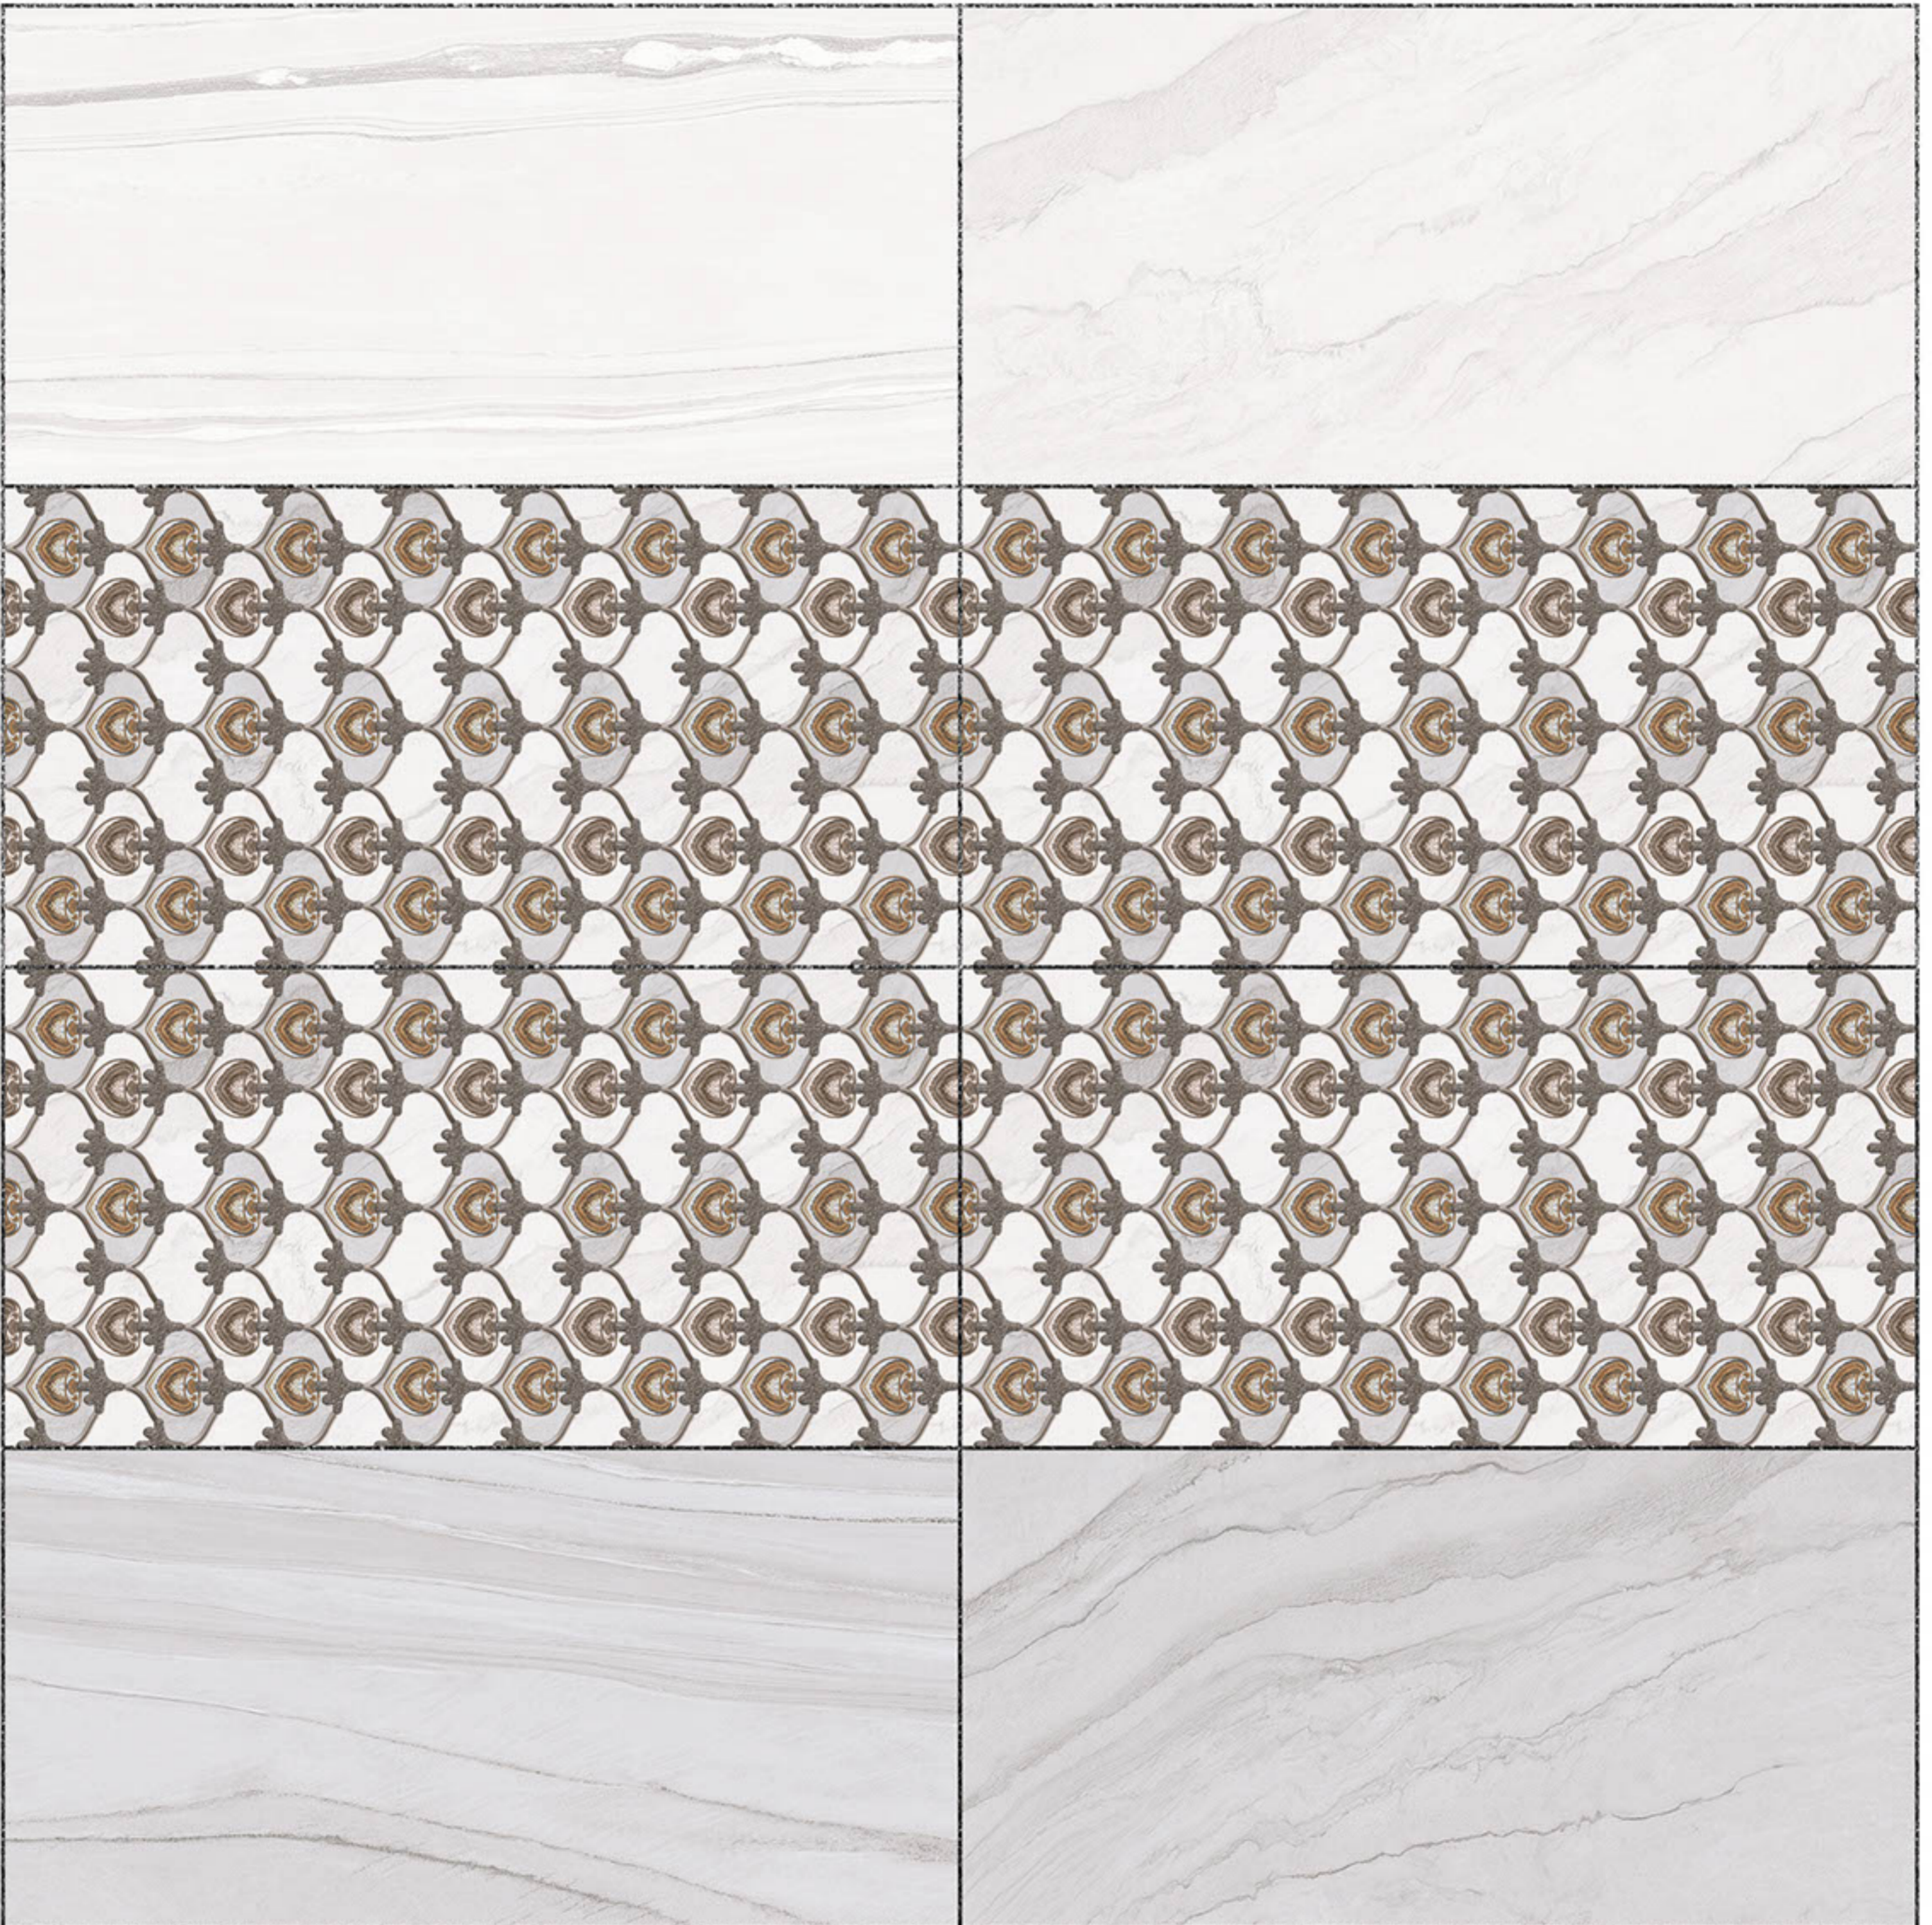

GLOSSY WallTiles Collection

24564

LT

HL1

DK

Heat Resistance

100 % Waterproof

Durable

Resistance to Frost

12''x24''
300 x 600 mm