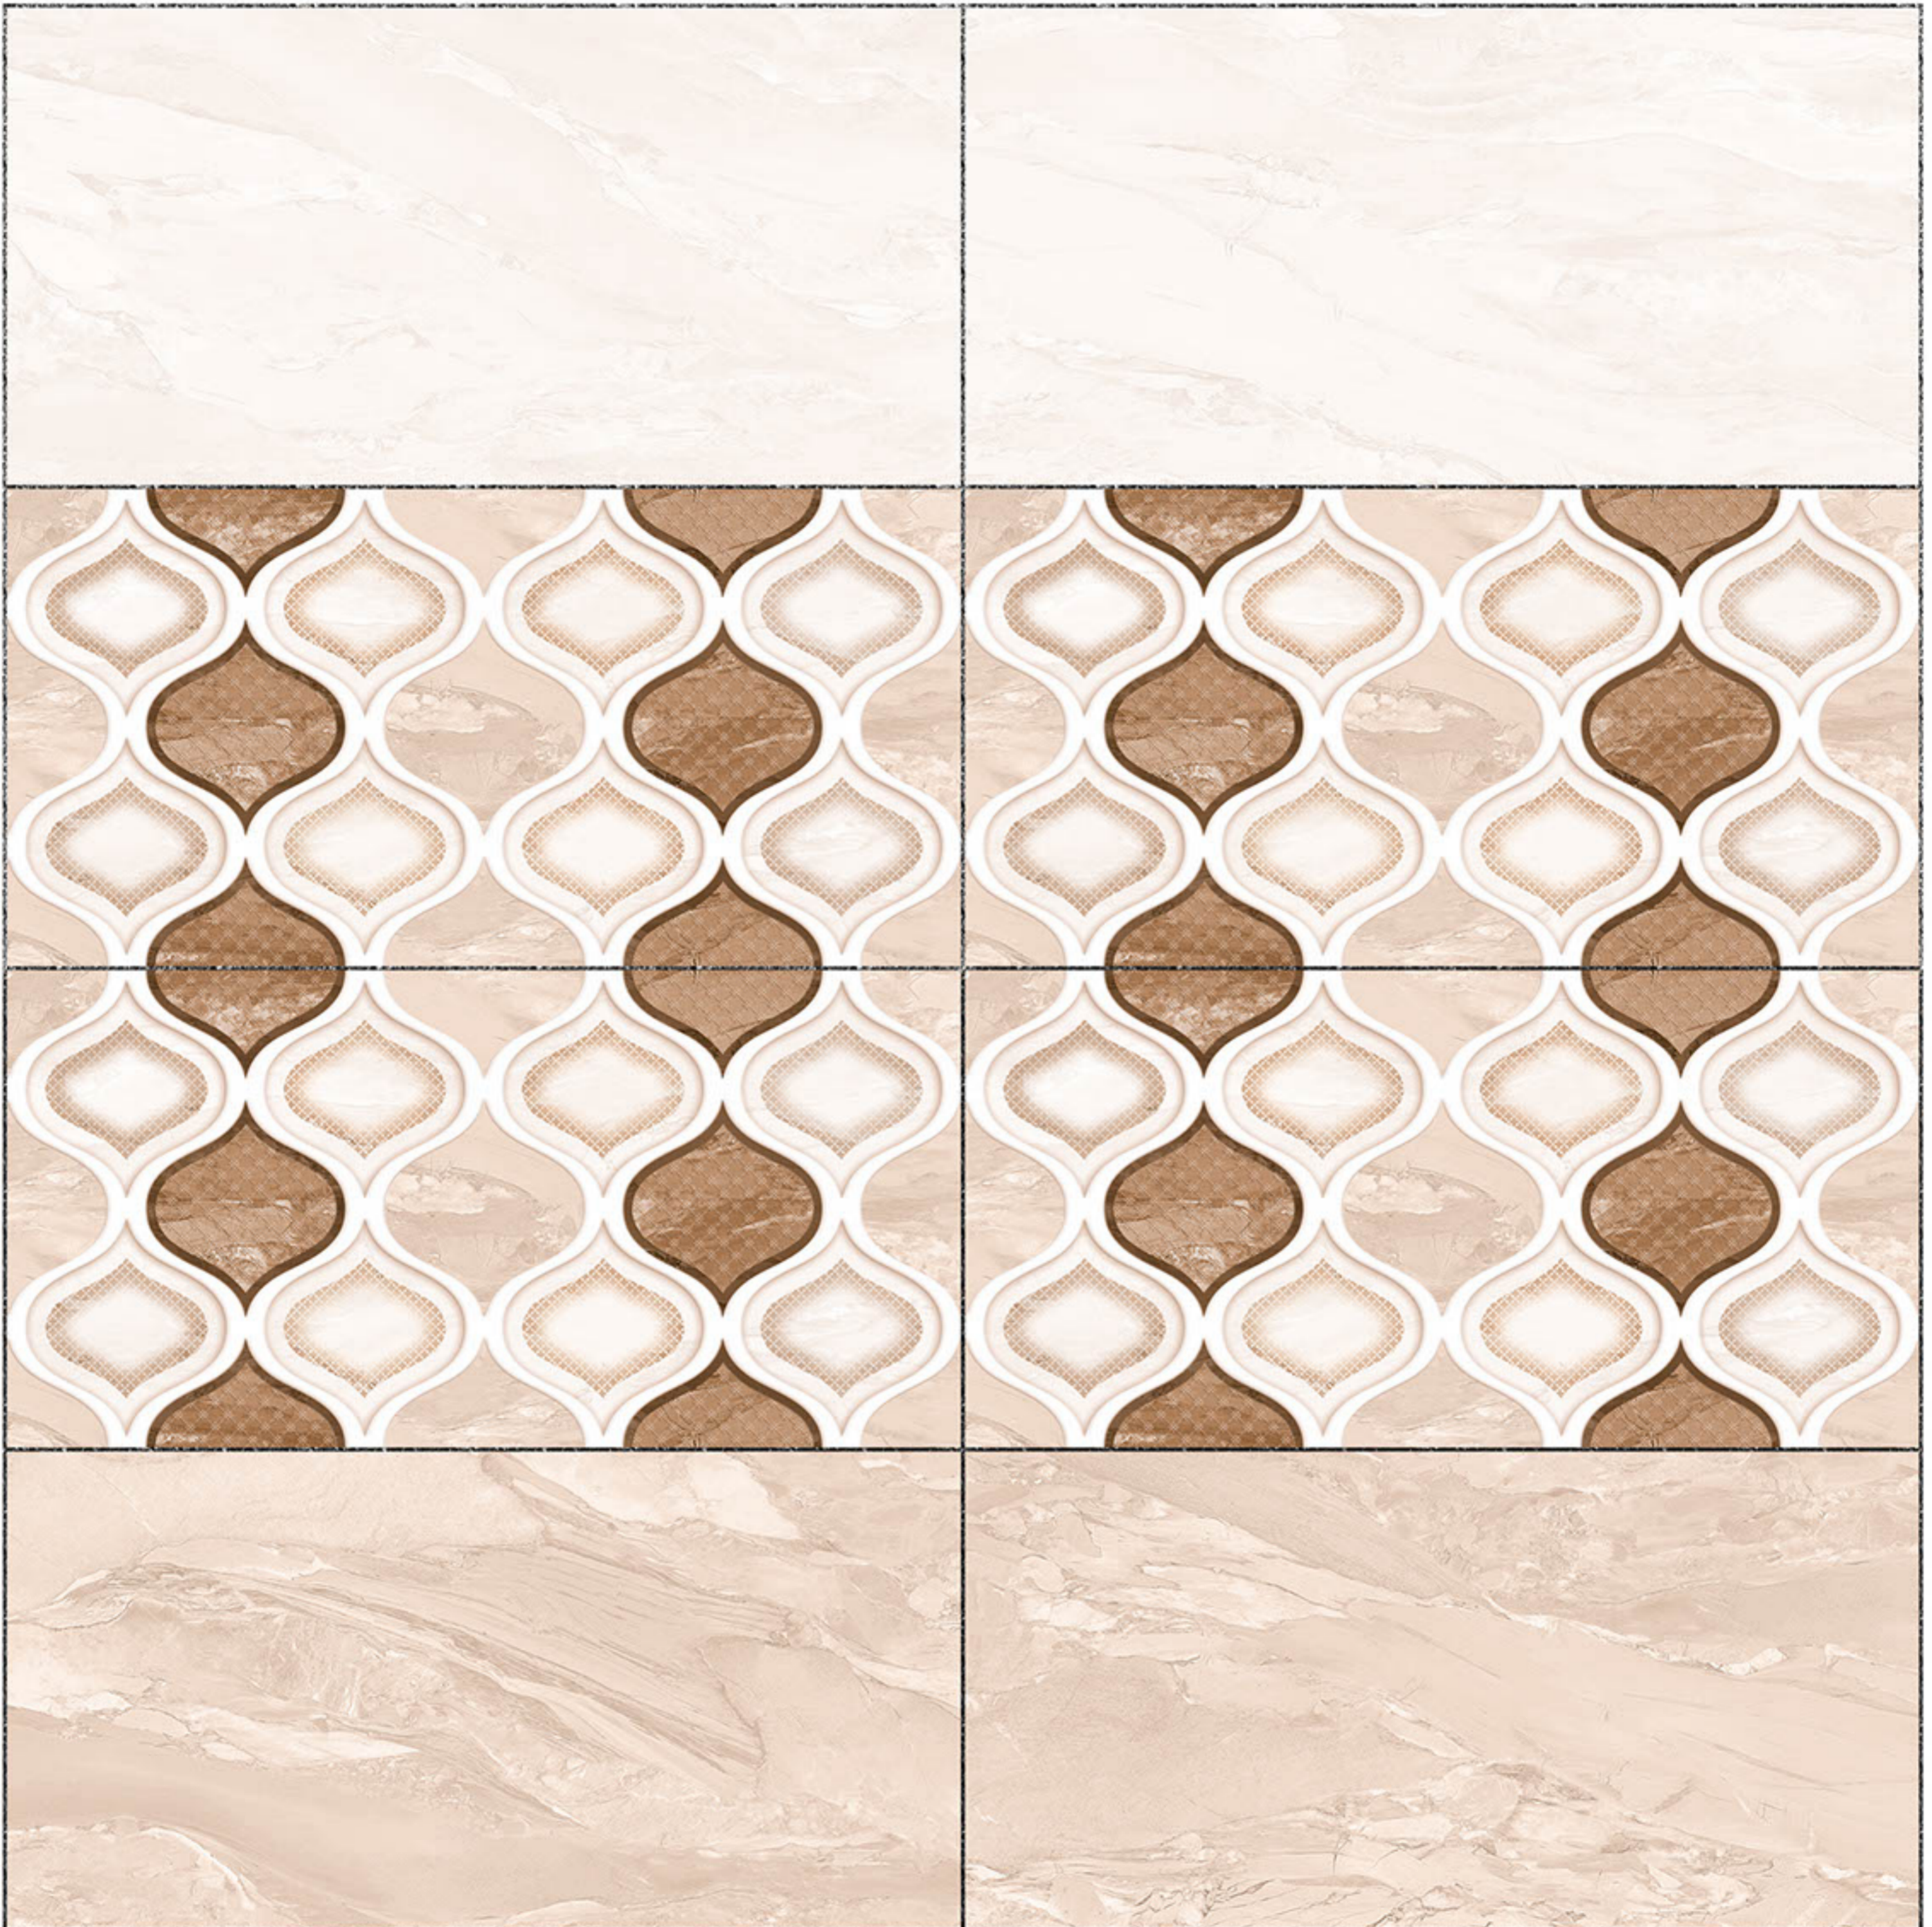

GLOSSY WallTiles Collection

24558

LT

HL1

DK

Heat Resistance

100 % Waterproof

Durable

Resistance to Frost

12''x24''
300 x 600 mm