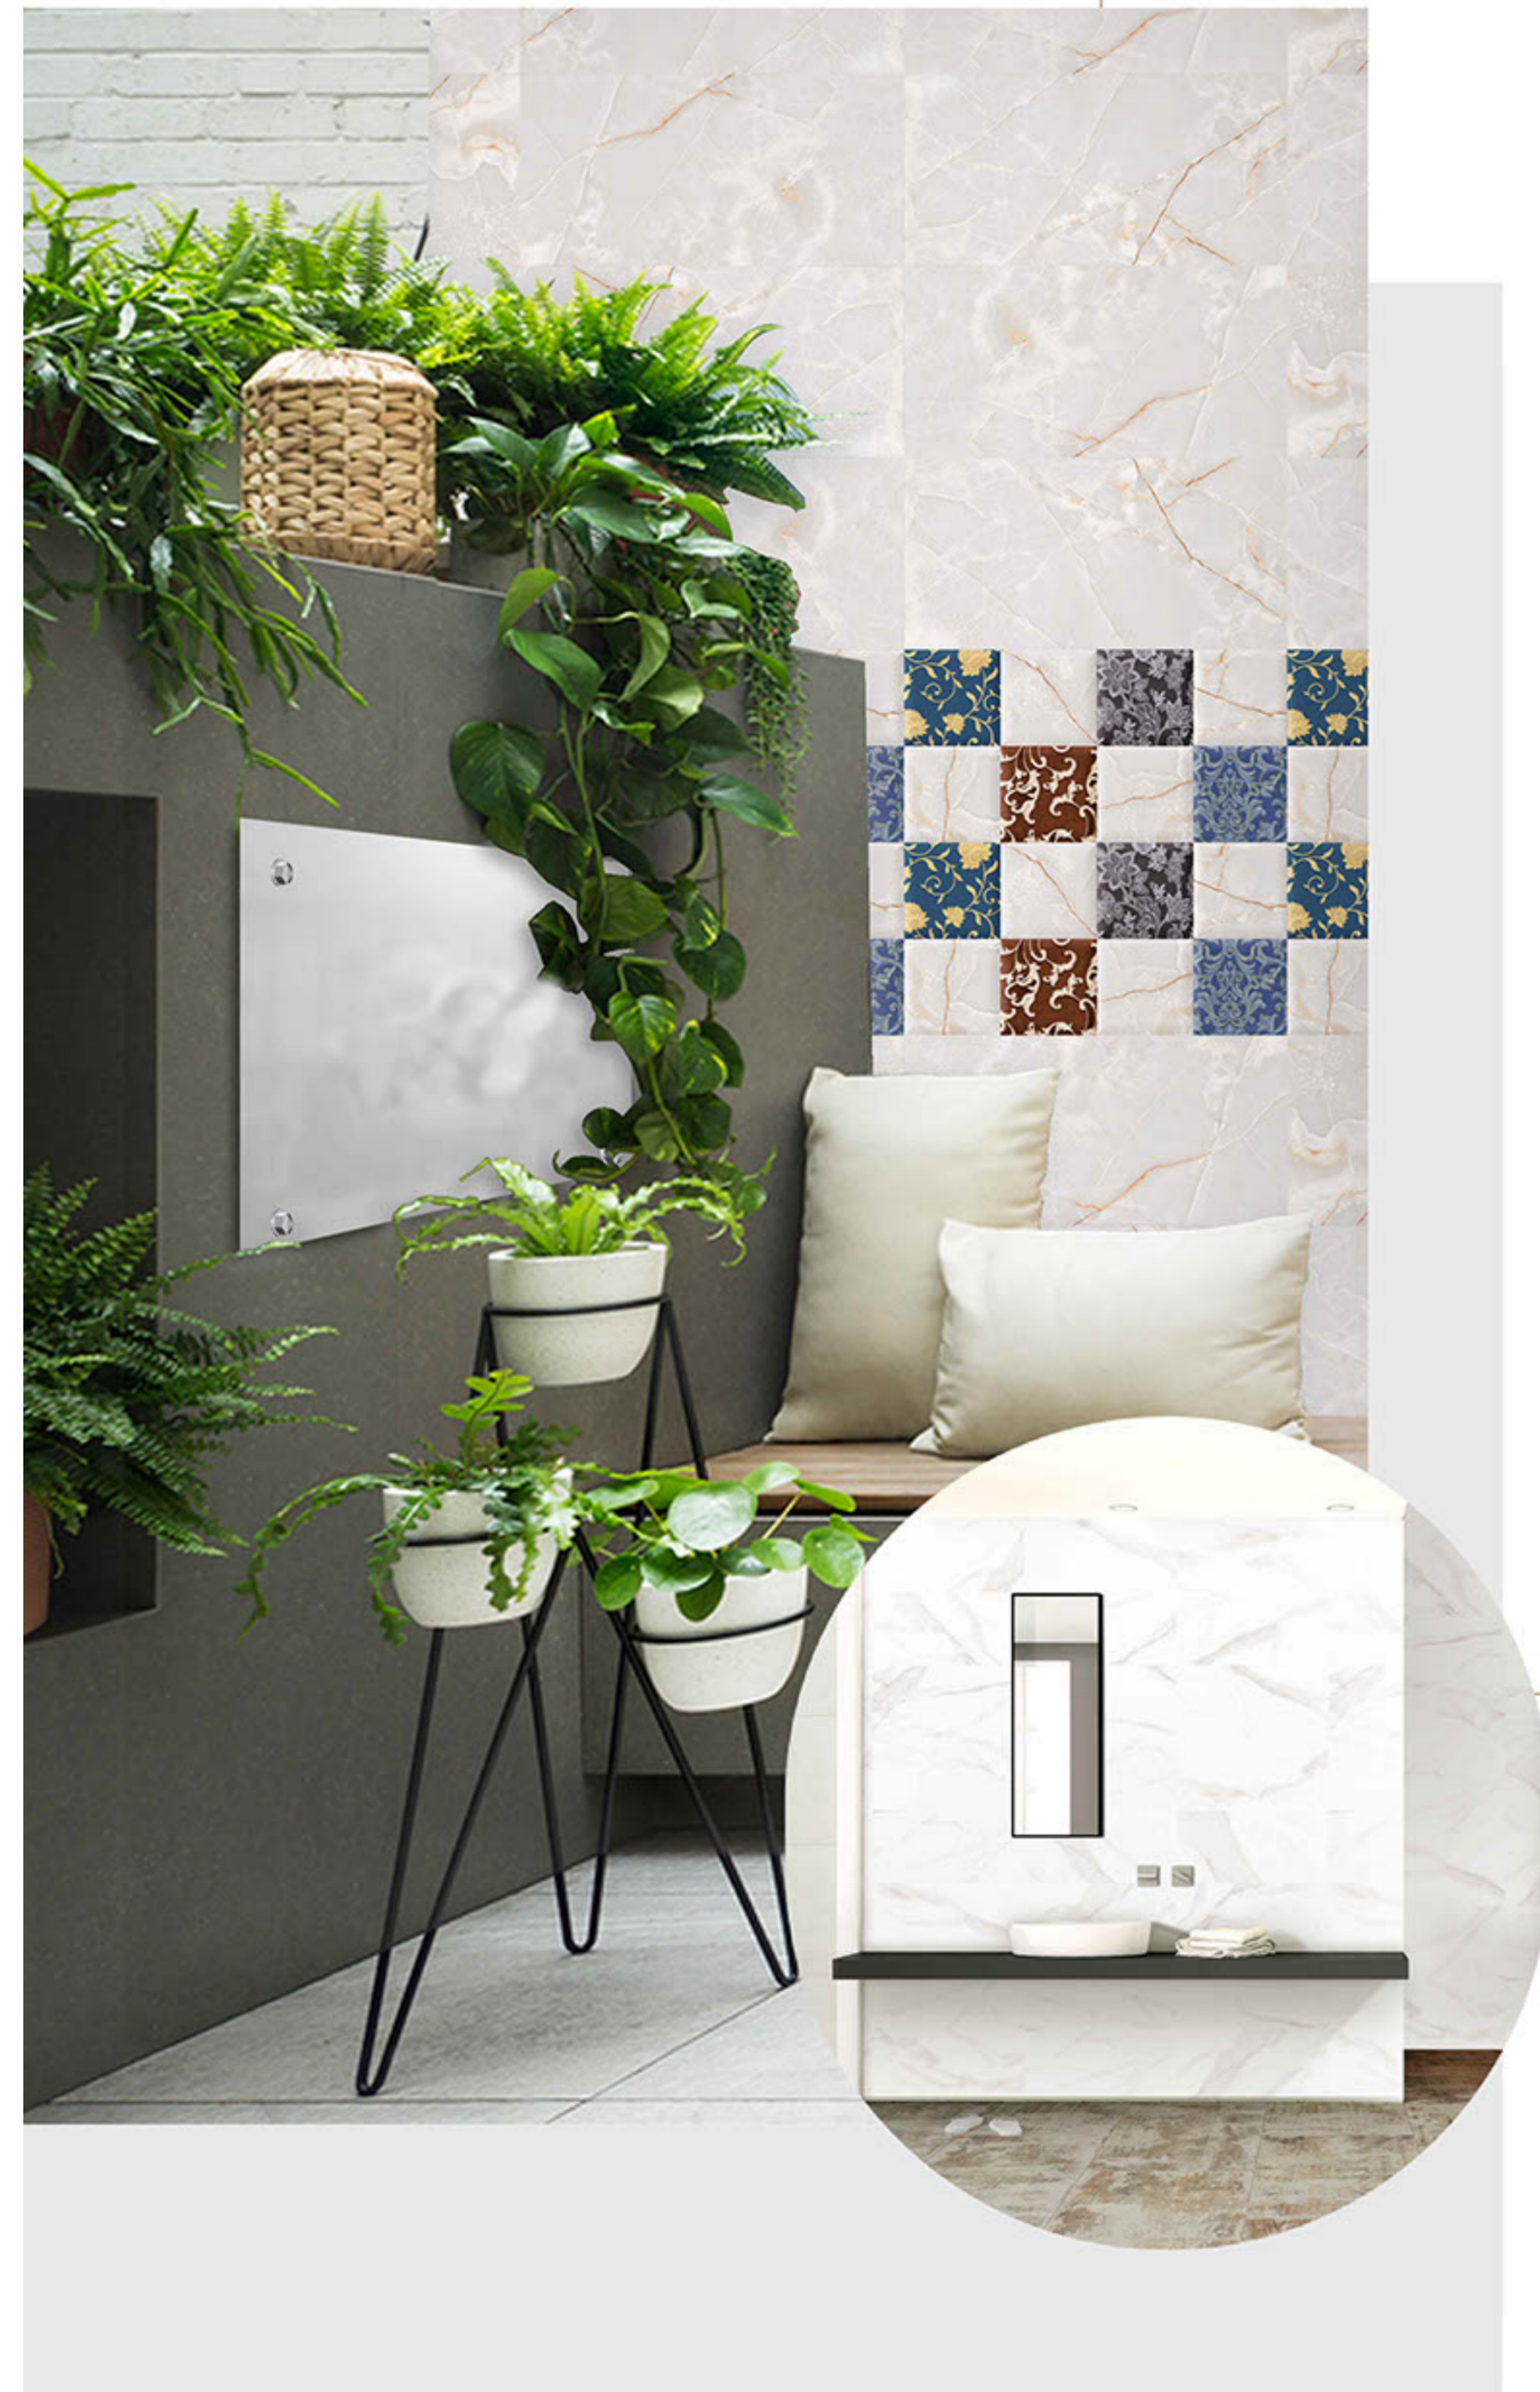

CERAMIC WALL TILES

[see more](#)