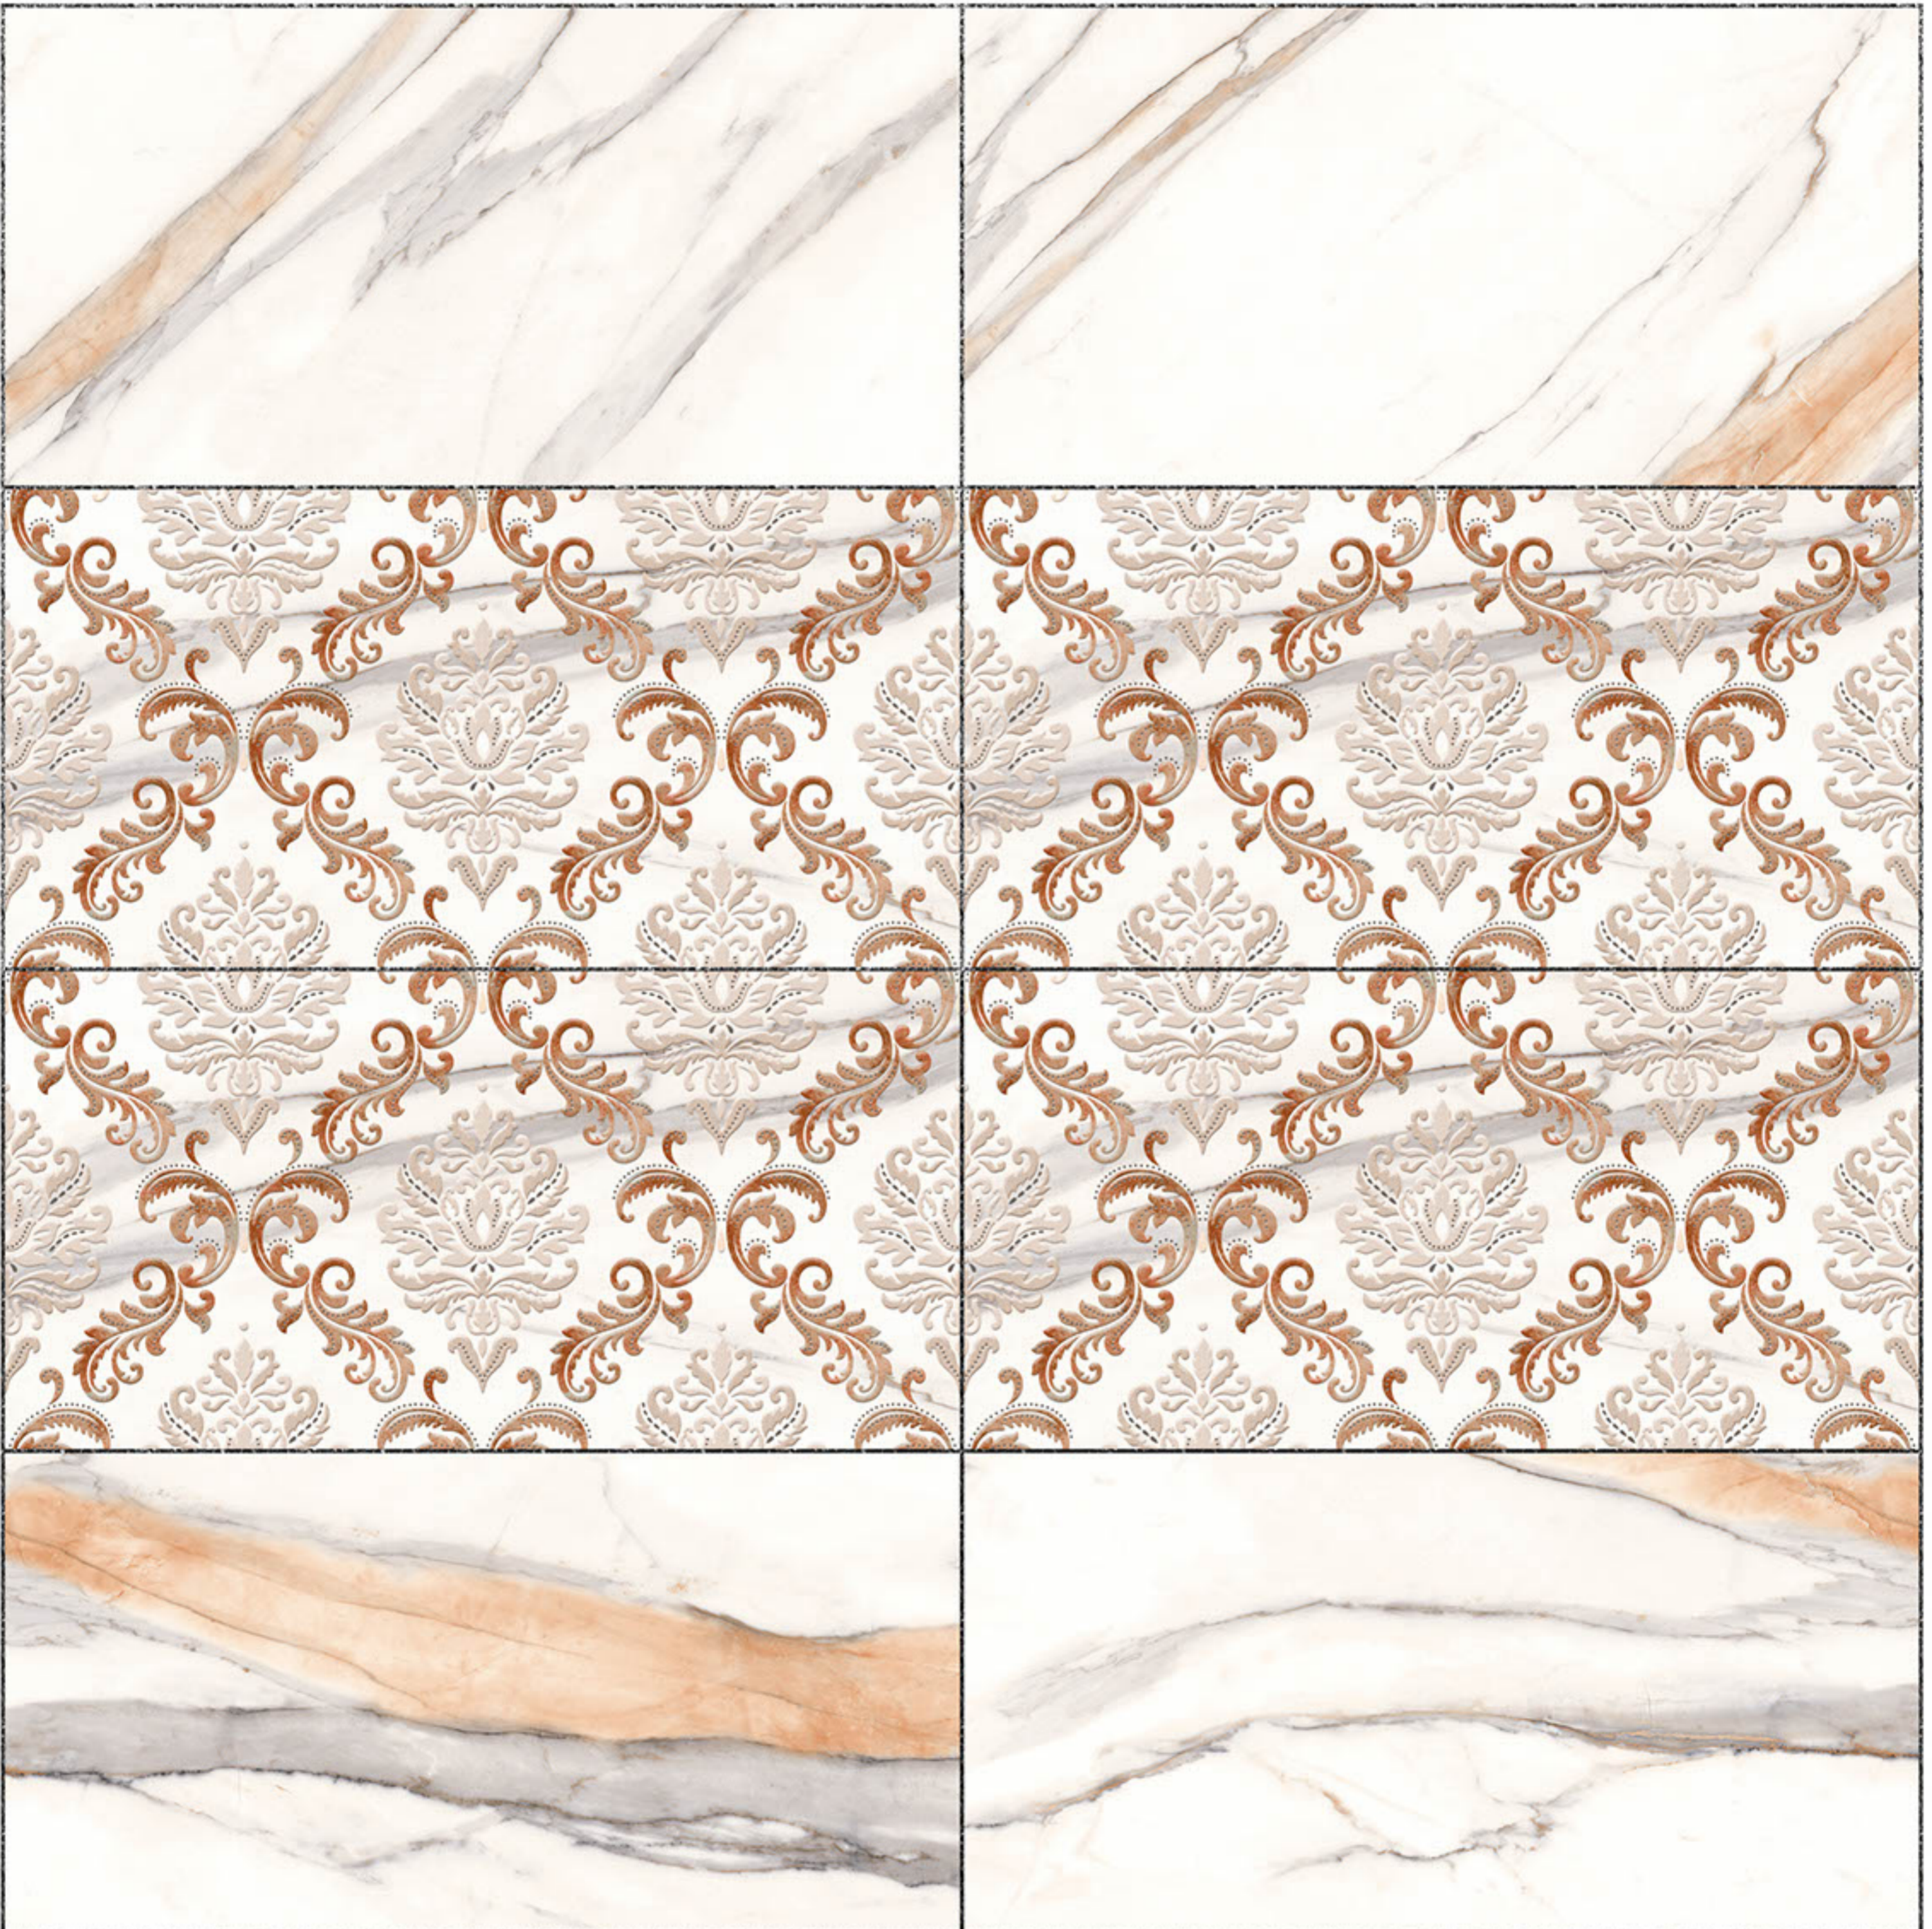

HL2

DK

Heat Resistance

100 % Waterproof

Durable

Resistance to Frost

12''x24''
300 x 600 mm

GLOSSY WallTiles Collection