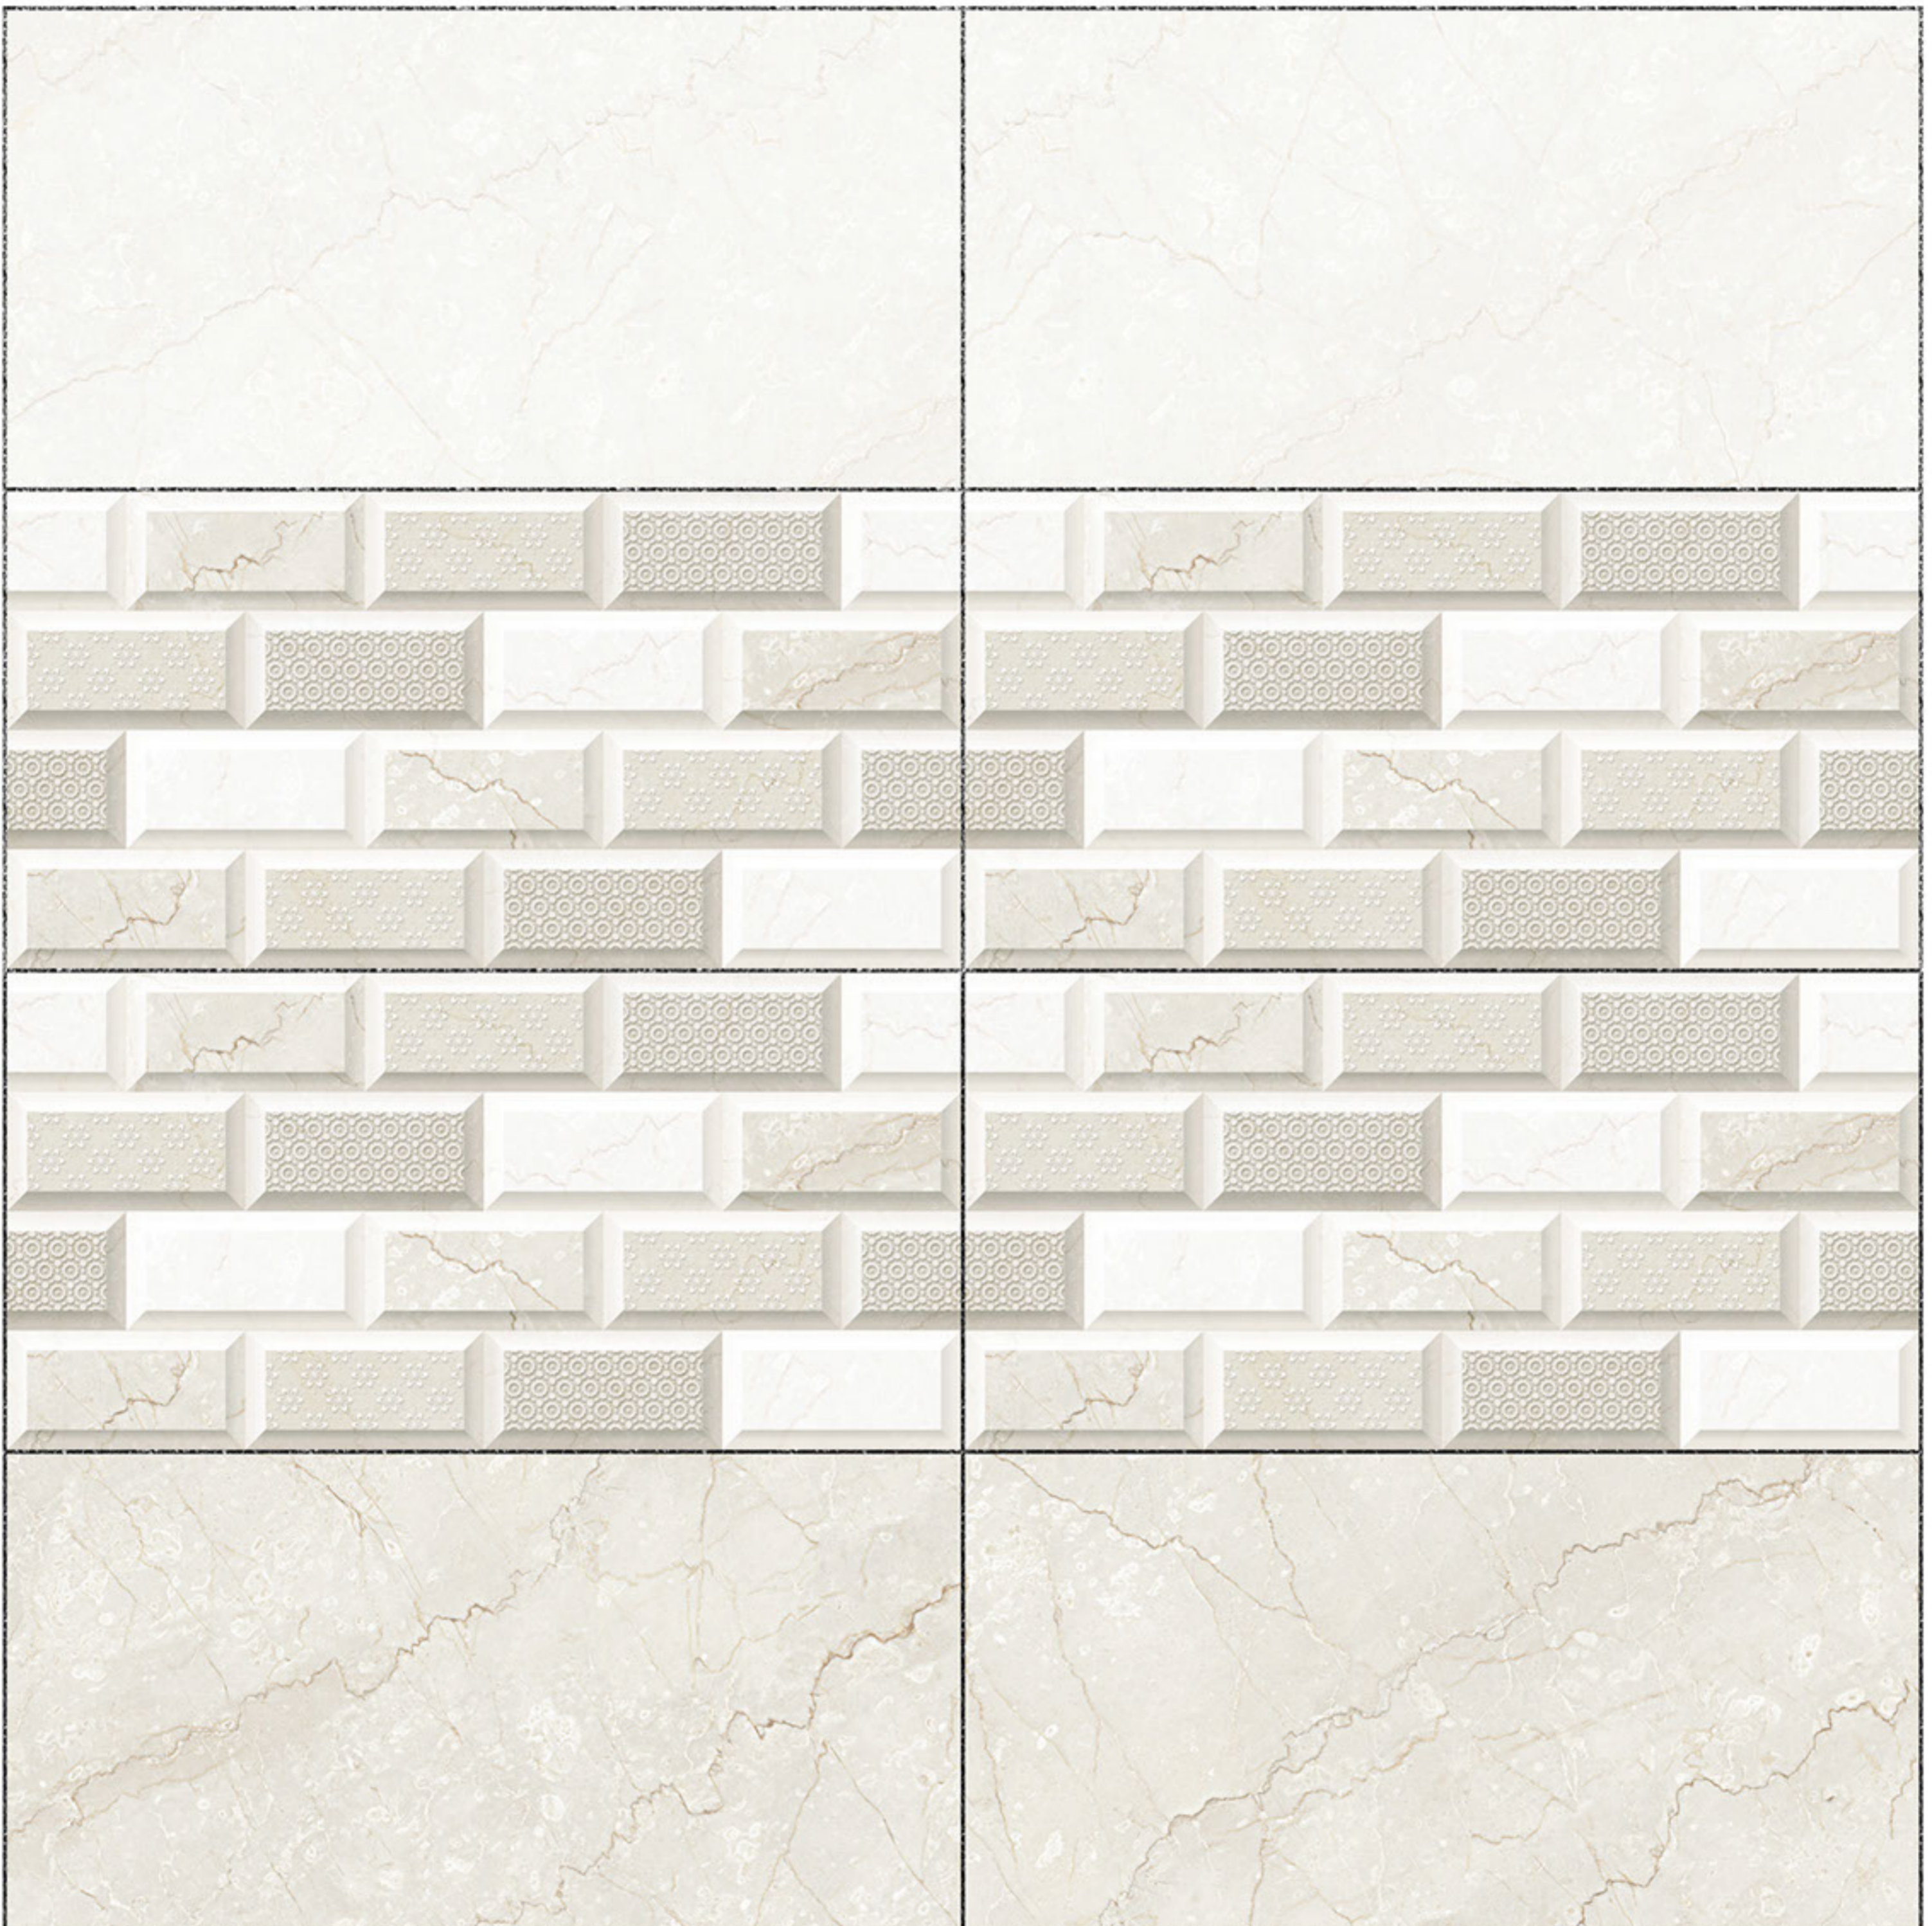

100 % Waterproof

Durable

Resistance to Frost

12''x24''
300 x 600 mm

GLOSSY WallTiles Collection

24601

LT

HL2