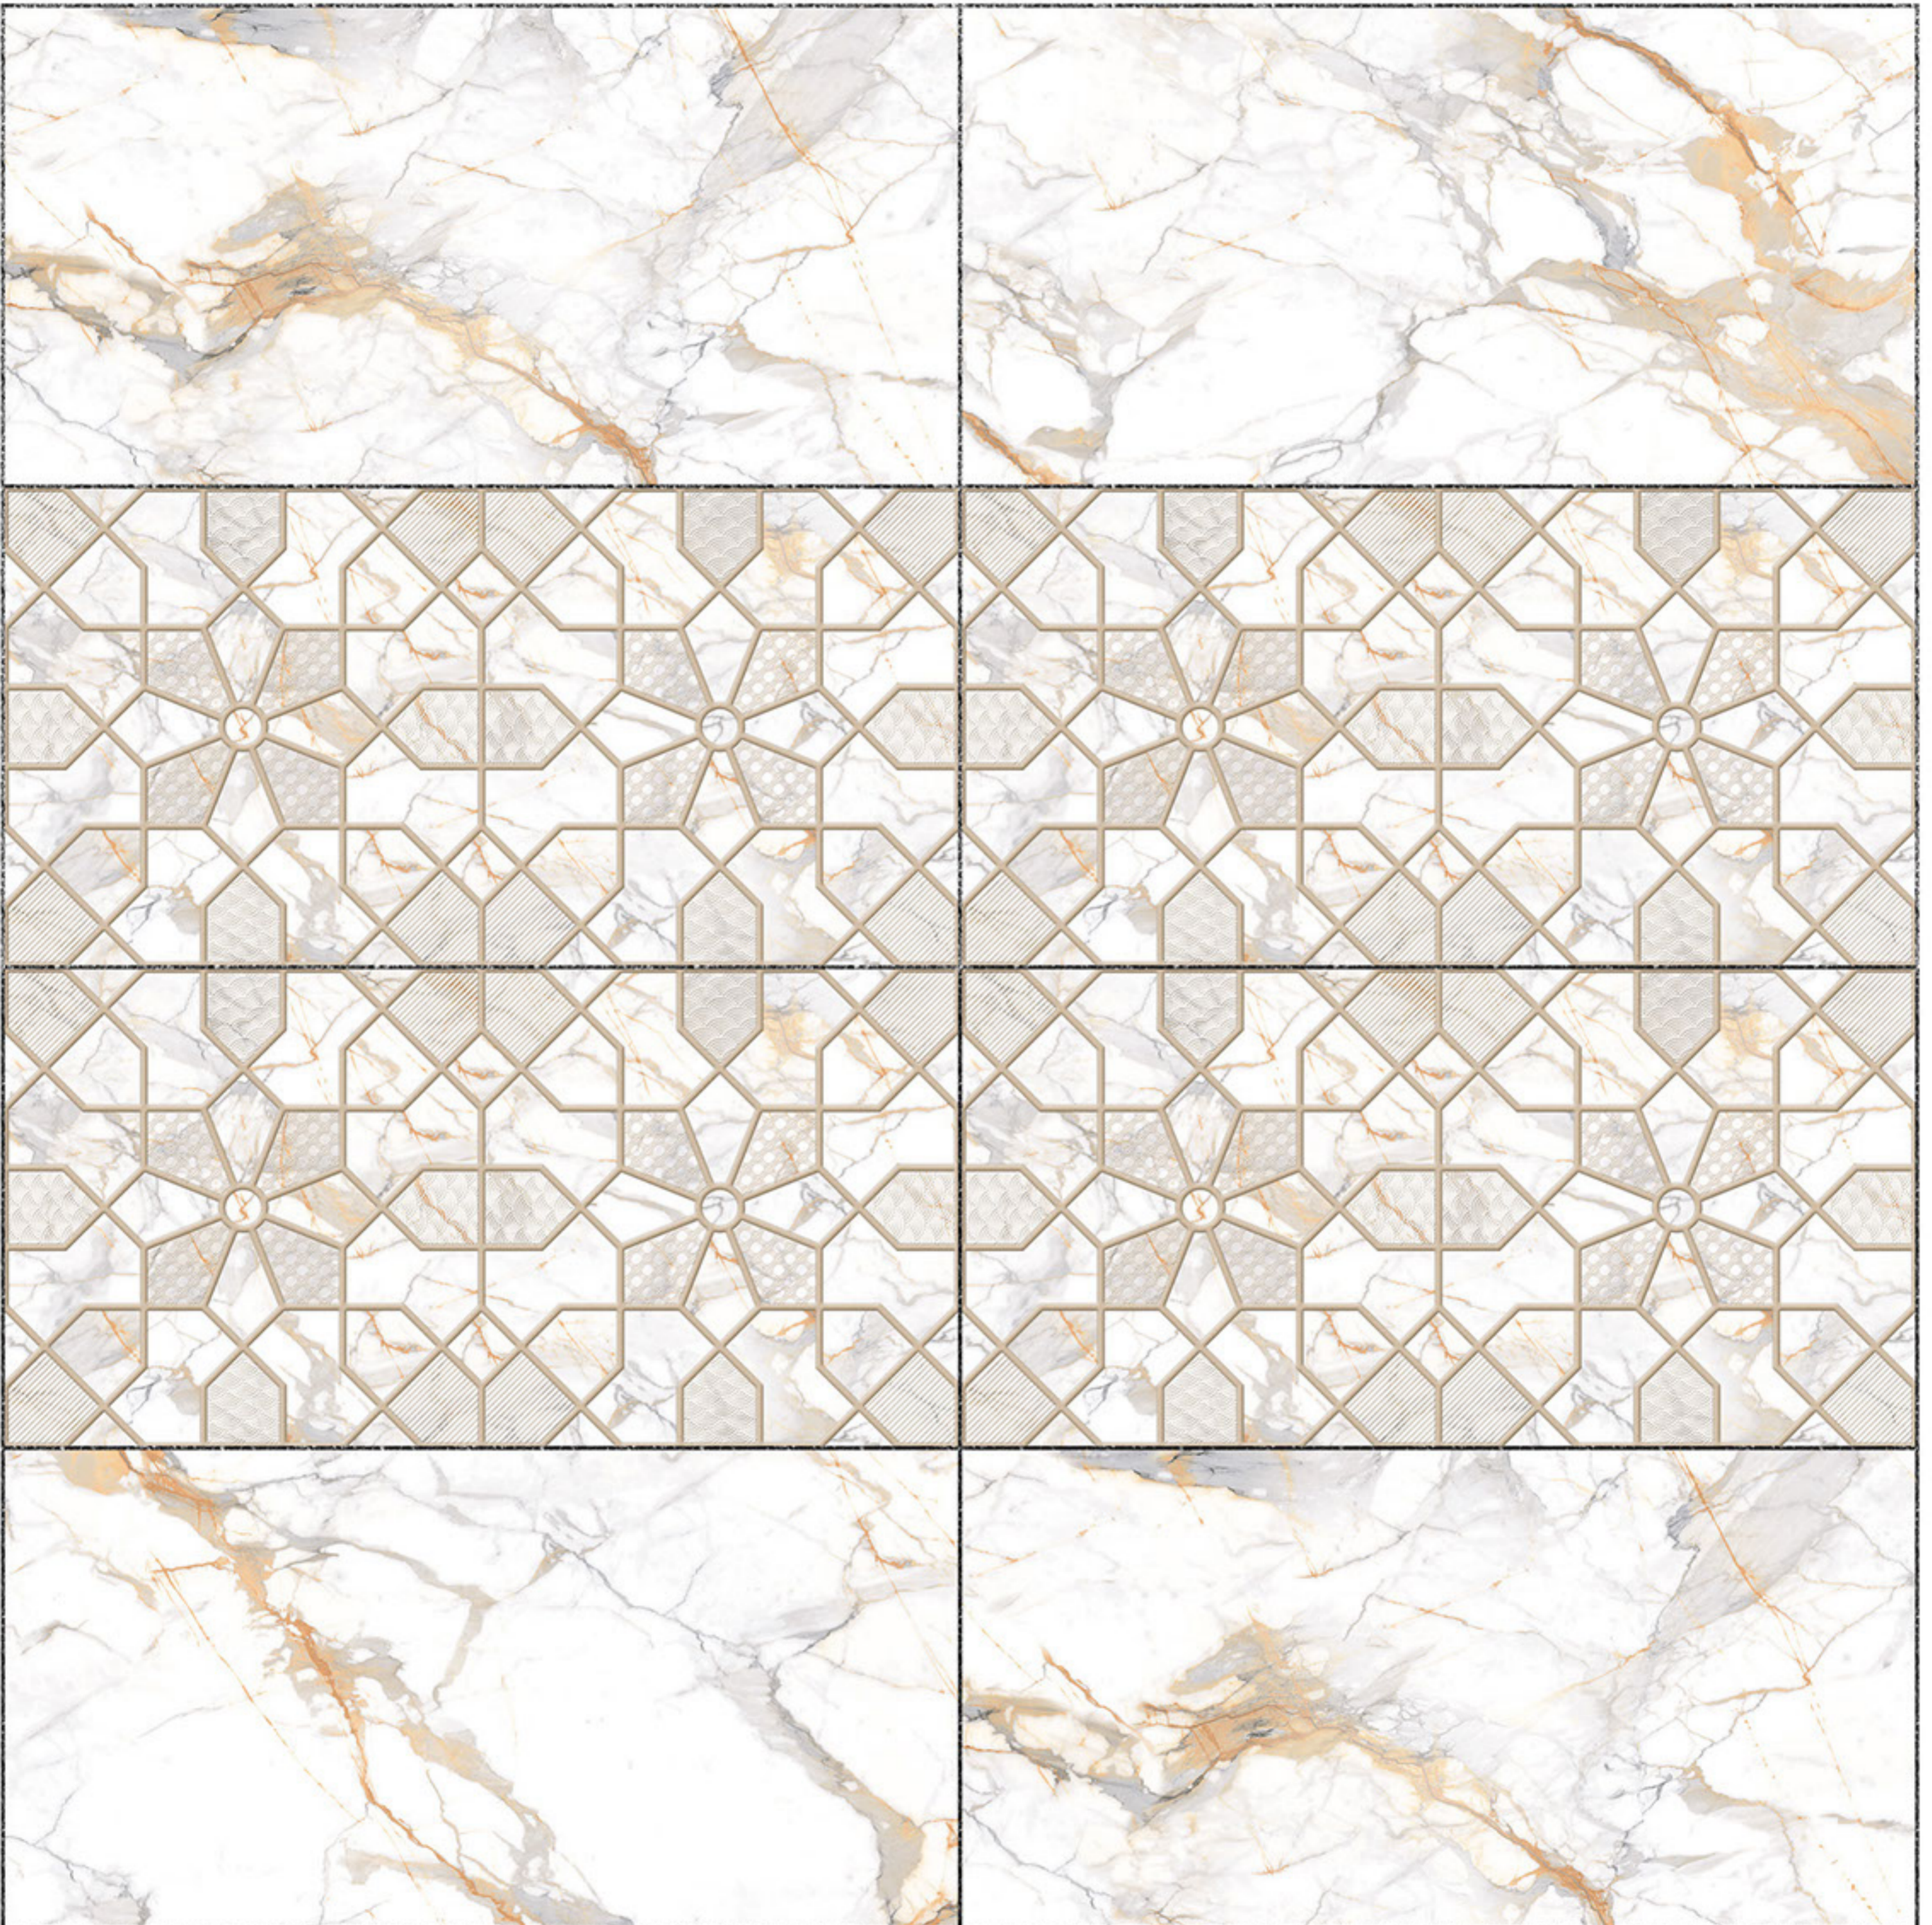

DK

Heat Resistance

100 %Waterproof

Durable

Resistance to Frost

12''x24''
300 x 600 mm

GLOSSY WallTiles Collection

24610