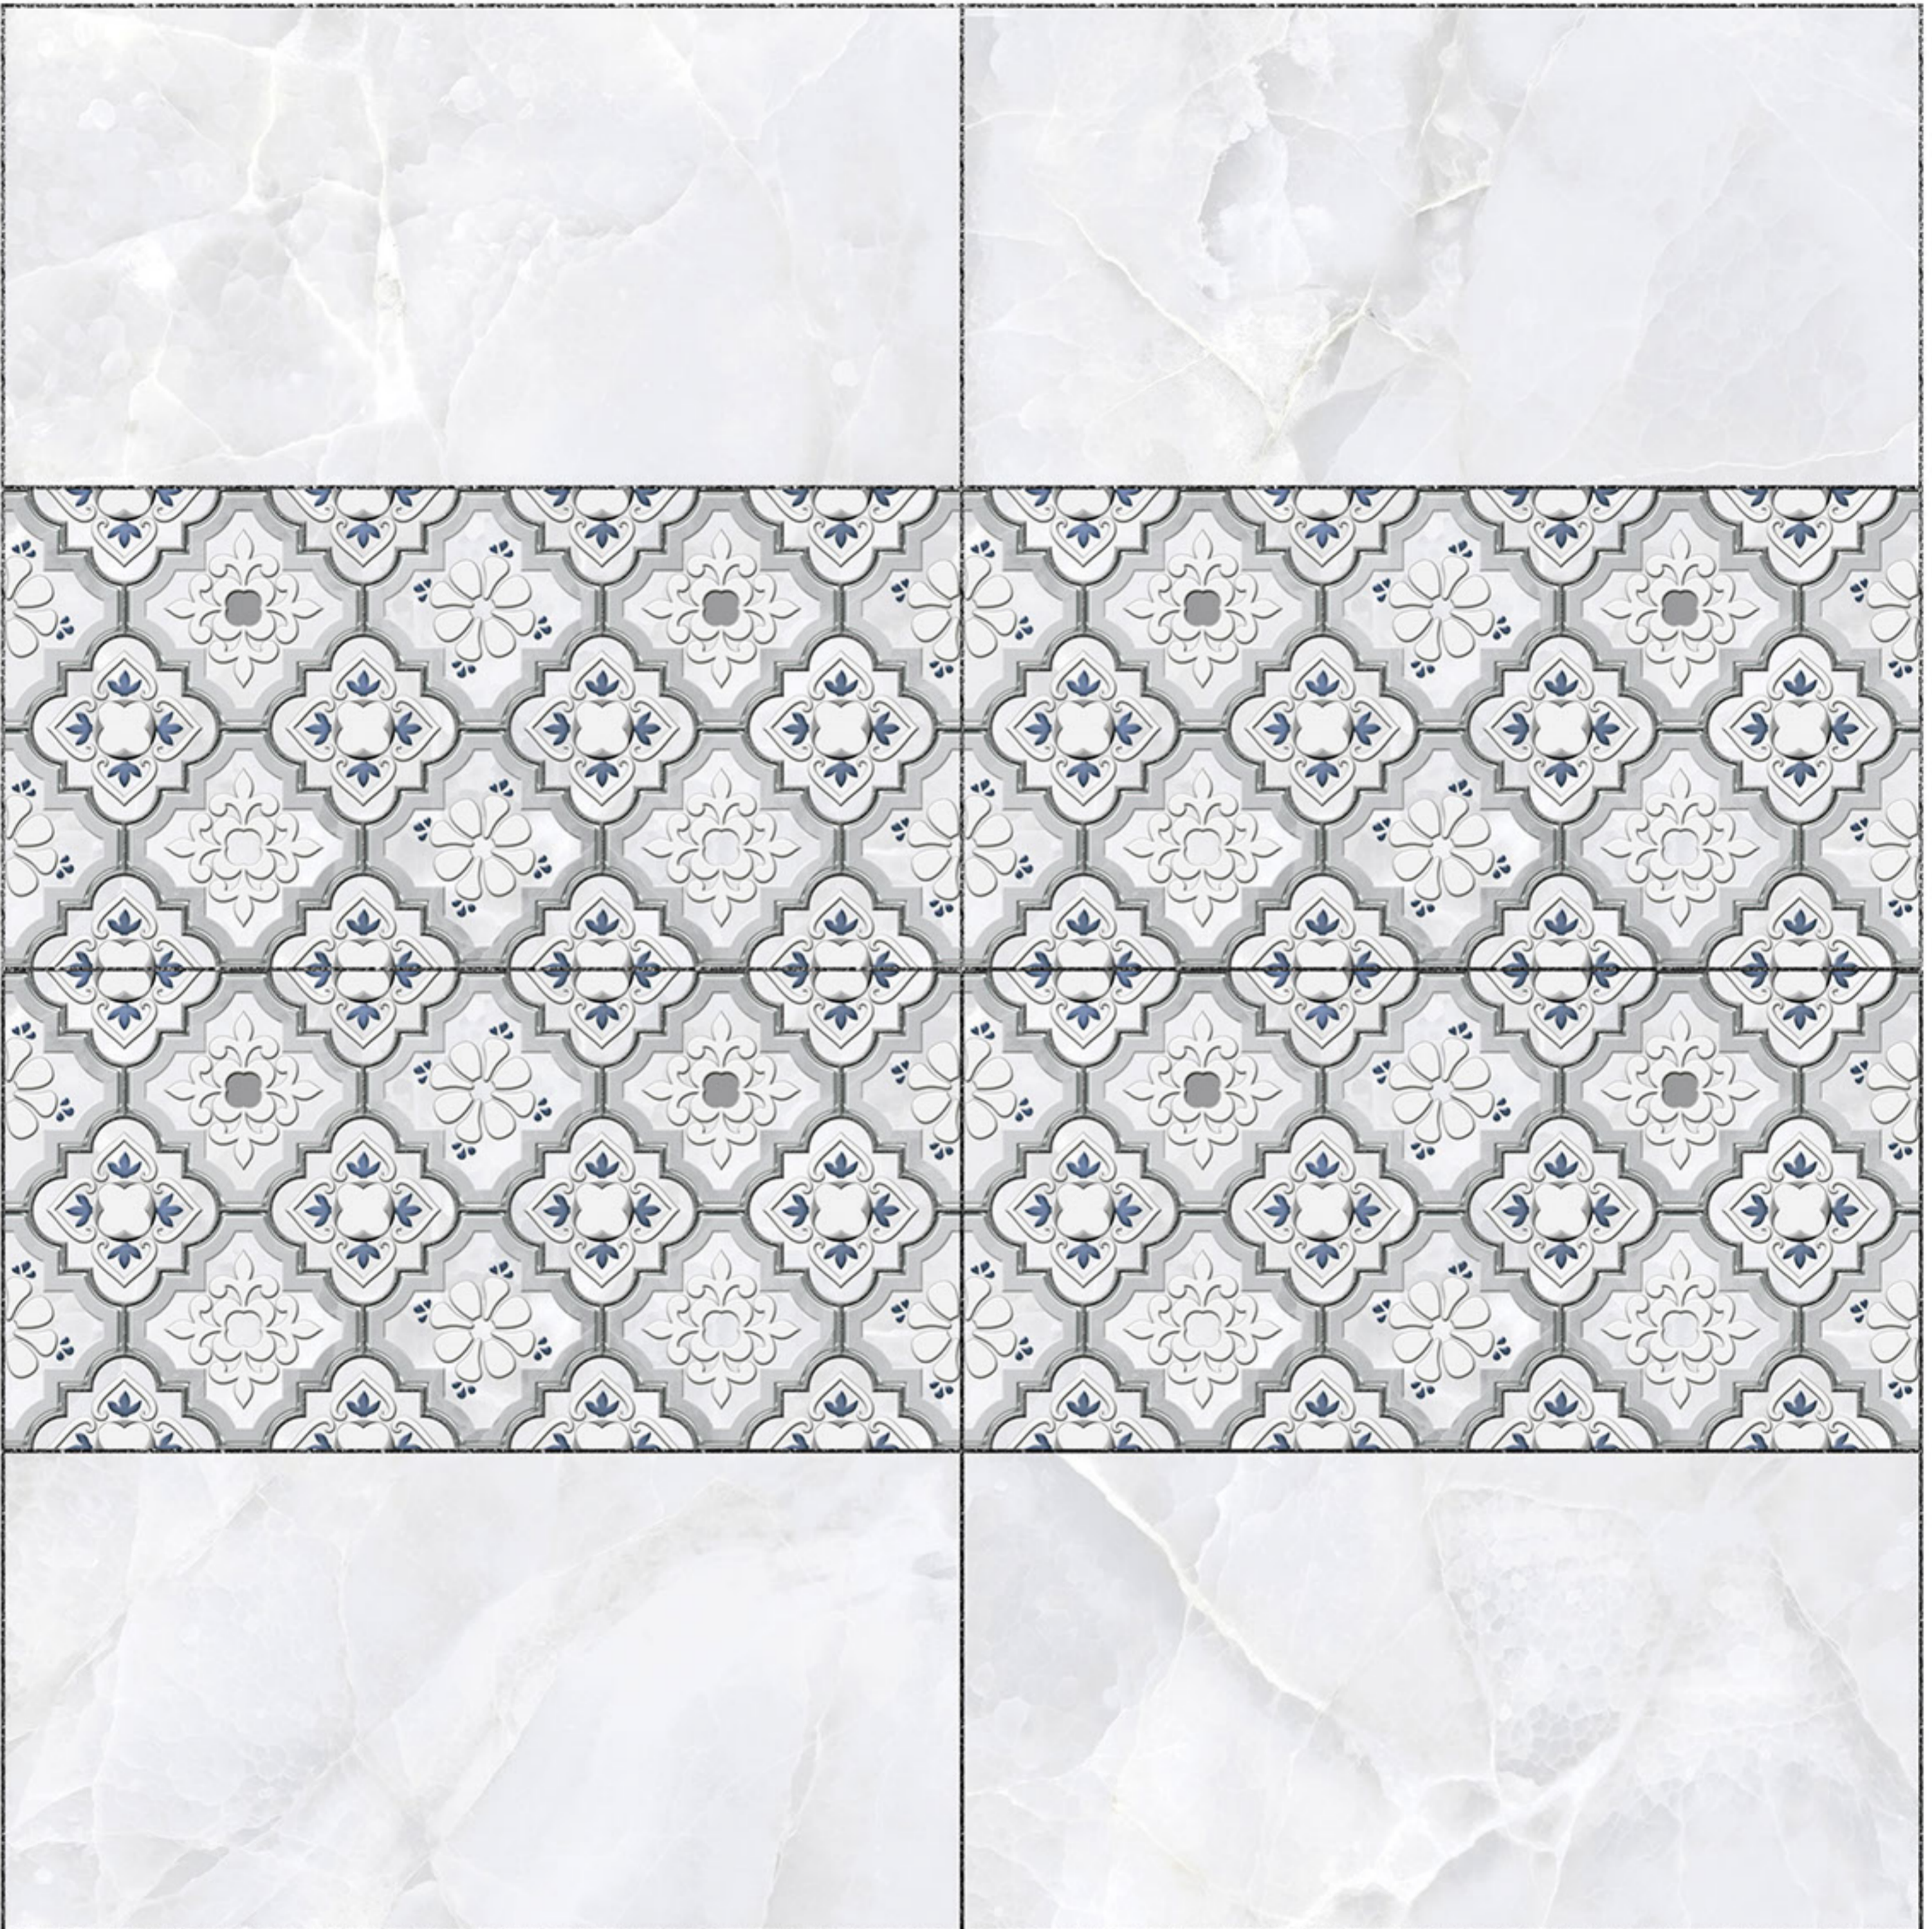

GLOSSY WallTiles Collection

24609

LT

HL1

DK

Heat Resistance

100 %Waterproof

Durable

Resistance to Frost

12''x24''
300 x 600 mm