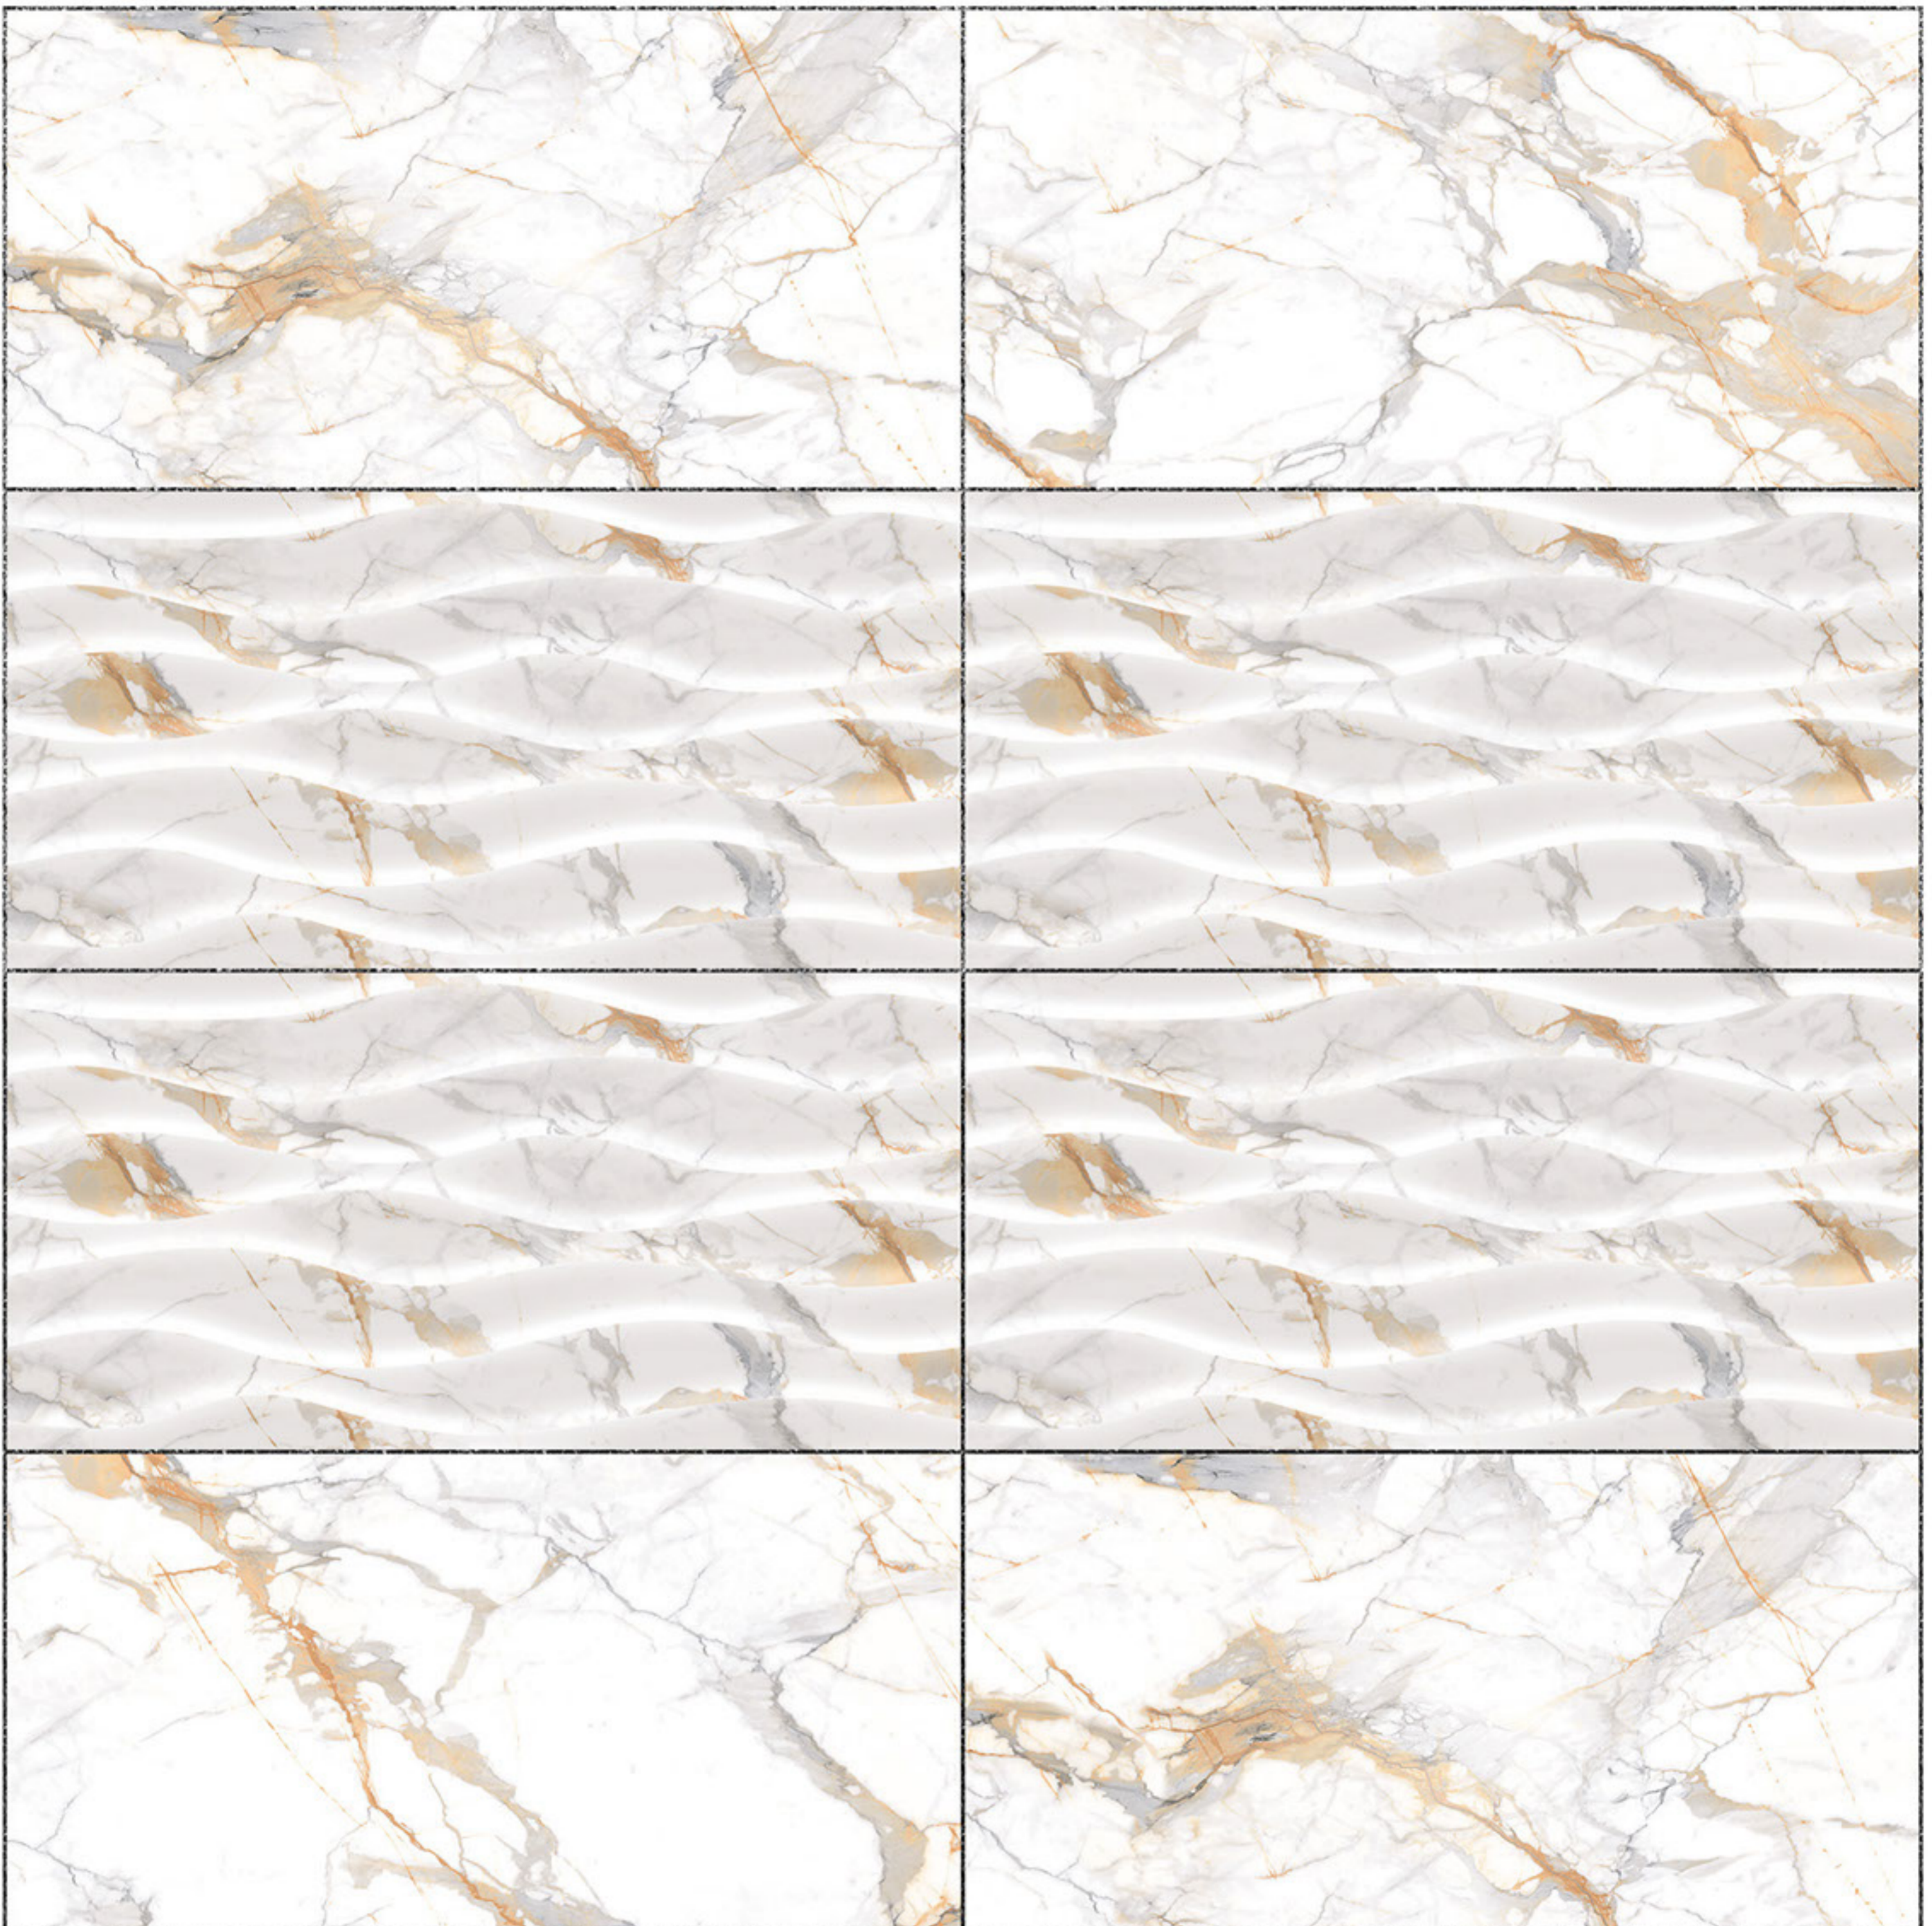

GLOSSY WallTiles Collection

24610

LT

HL2

DK

Heat Resistance

100 % Waterproof

Durable

Resistance to Frost

12''x24''
300 x 600 mm