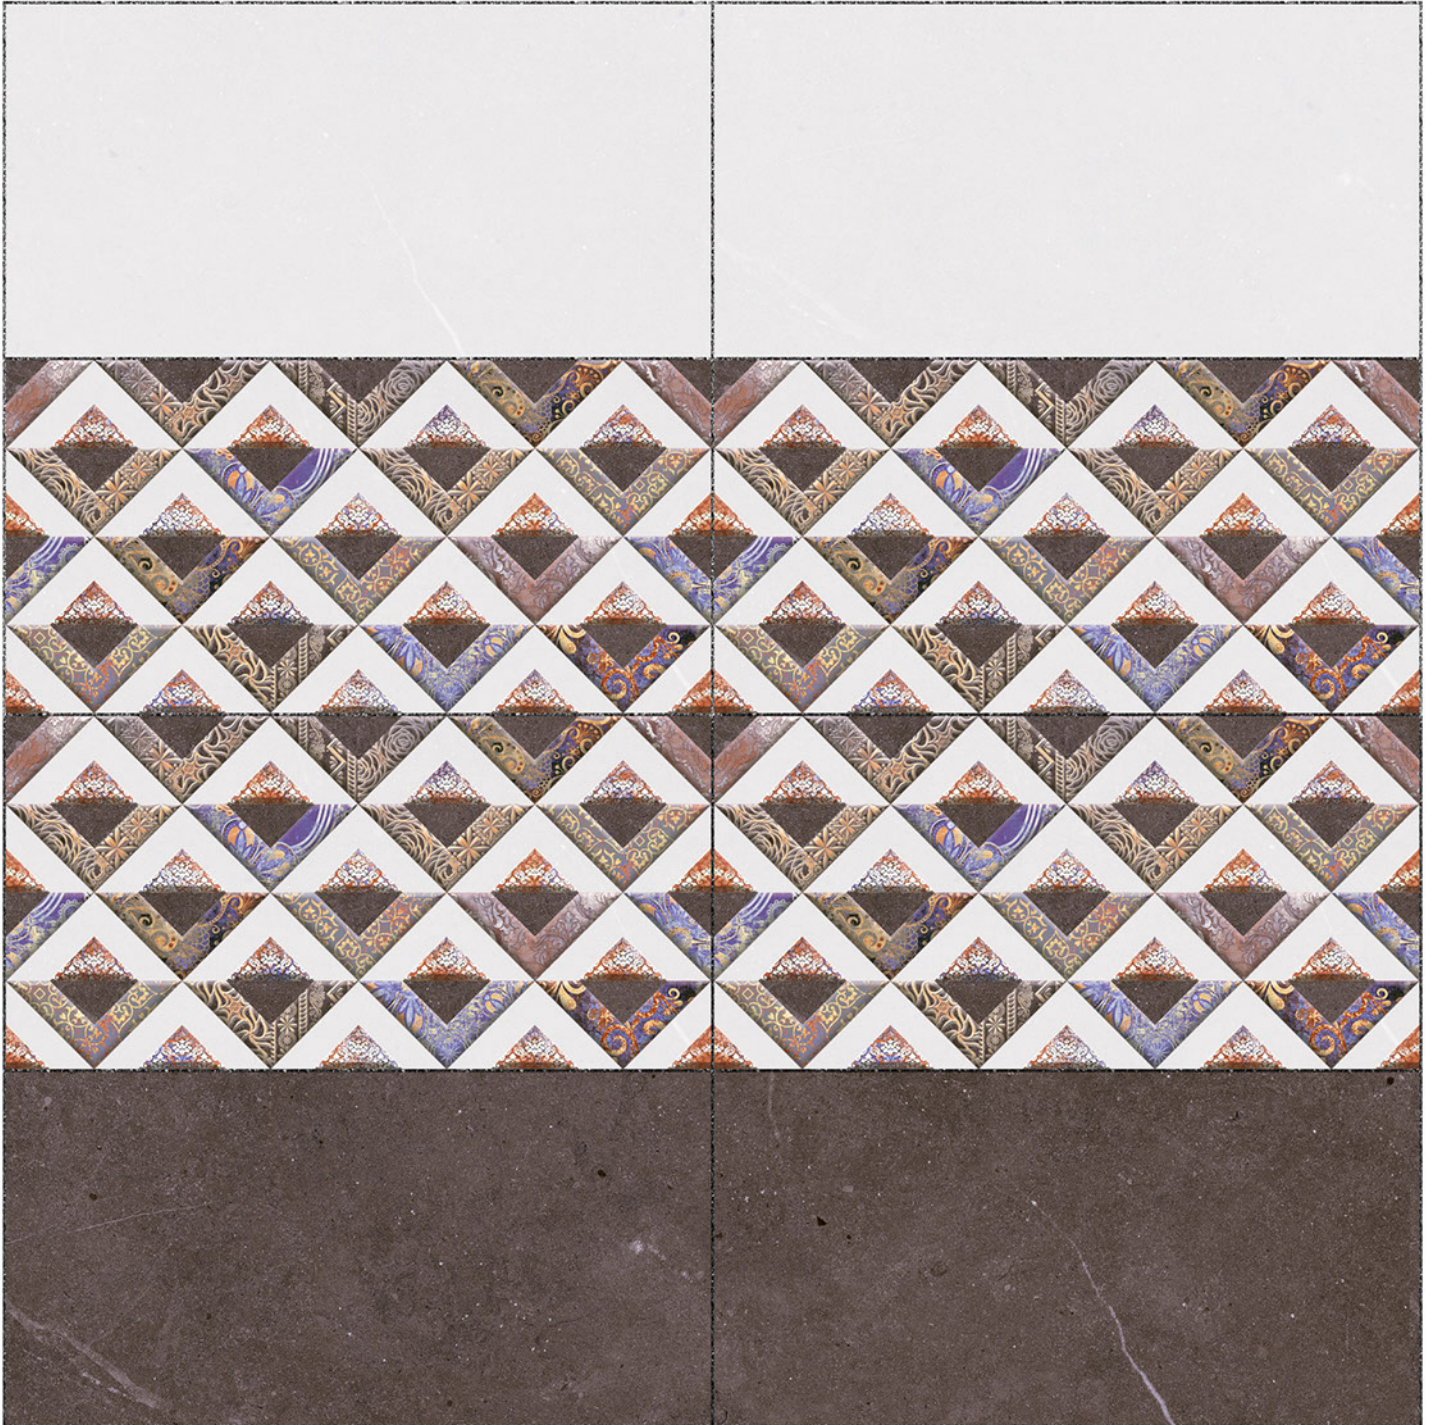

Heat Resistance

100 % Waterproof

Durable

Resistance to Frost

12''x24''
300 x 600 mm

GLOSSY WallTiles Collection

24079

LT