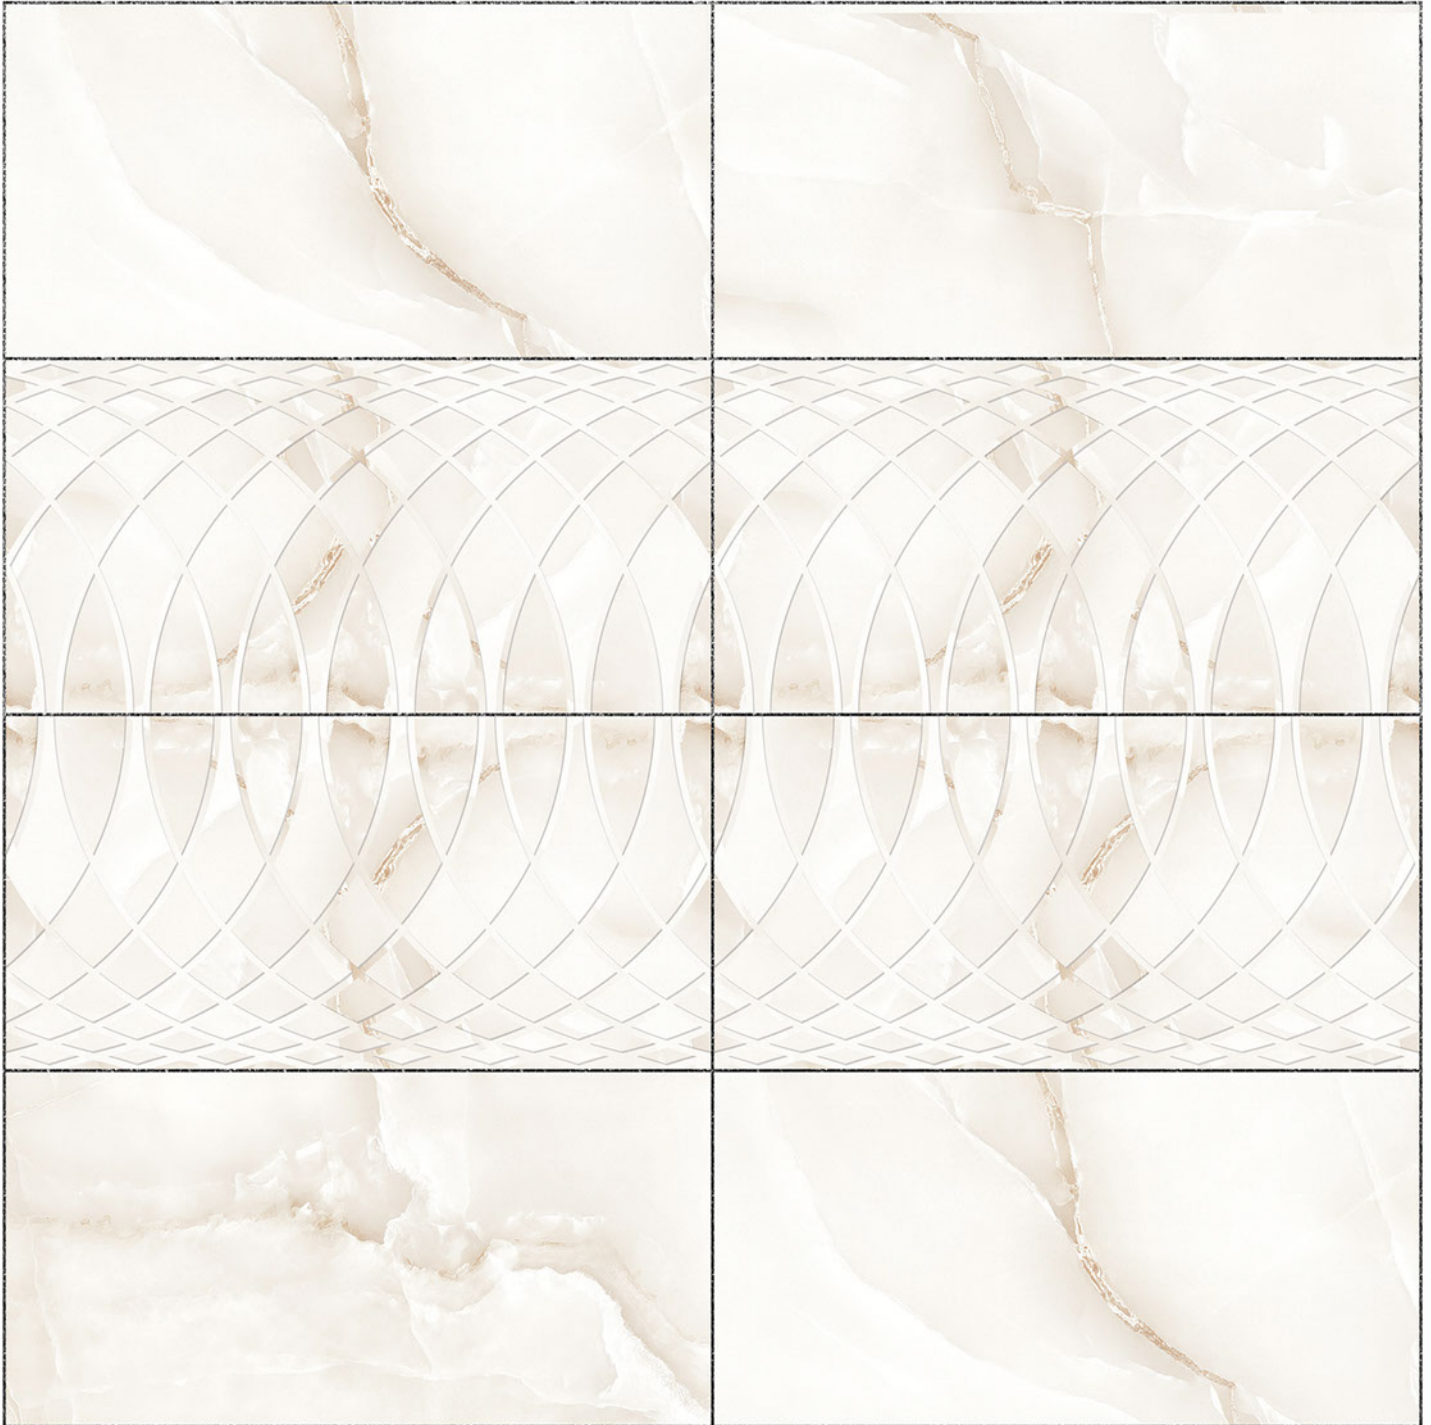

GLOSSY WallTiles Collection

24055

LT

HL

DK

Heat Resistance

100 % Waterproof

Durable

Resistance to Frost

12''x24''
300 x 600 mm