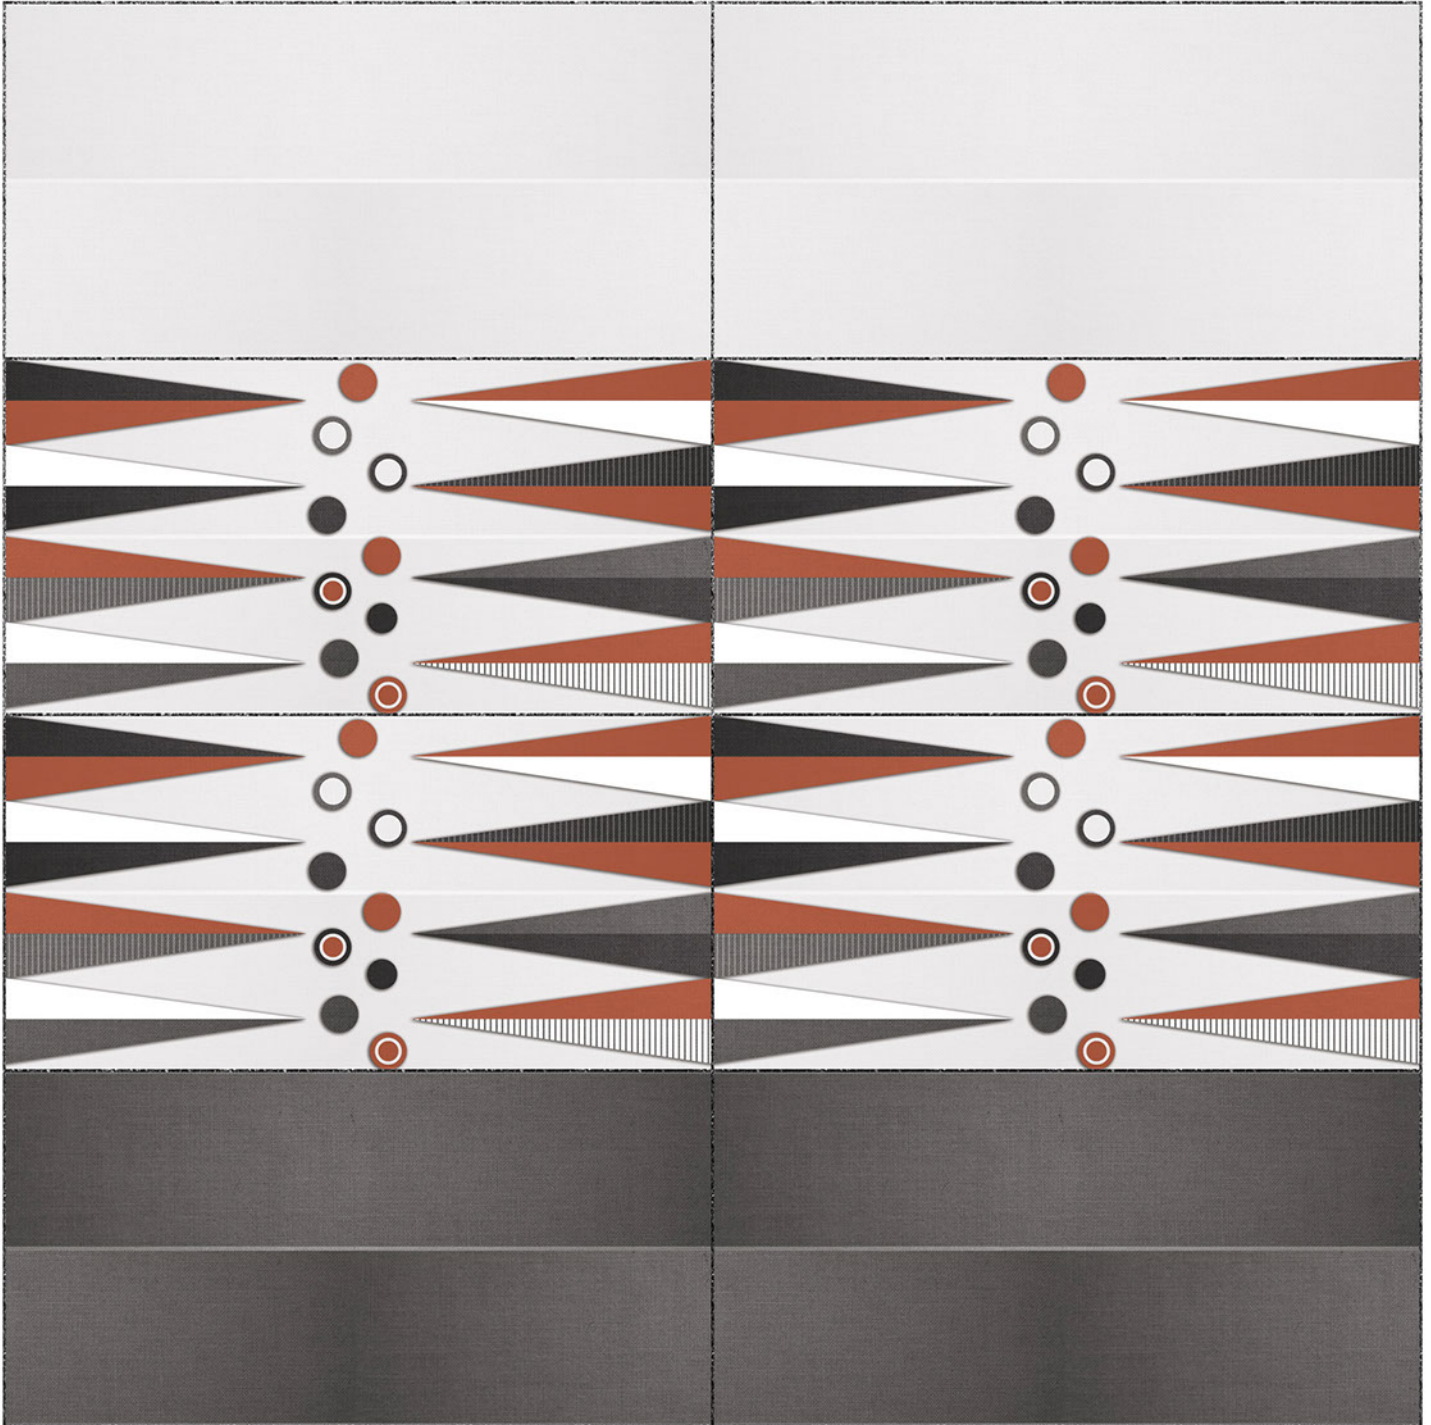

HL2

DK

Heat Resistance

100 % Waterproof

Durable

Resistance to Frost

12''x24''
300 x 600 mm

GLOSSY WallTiles Collection