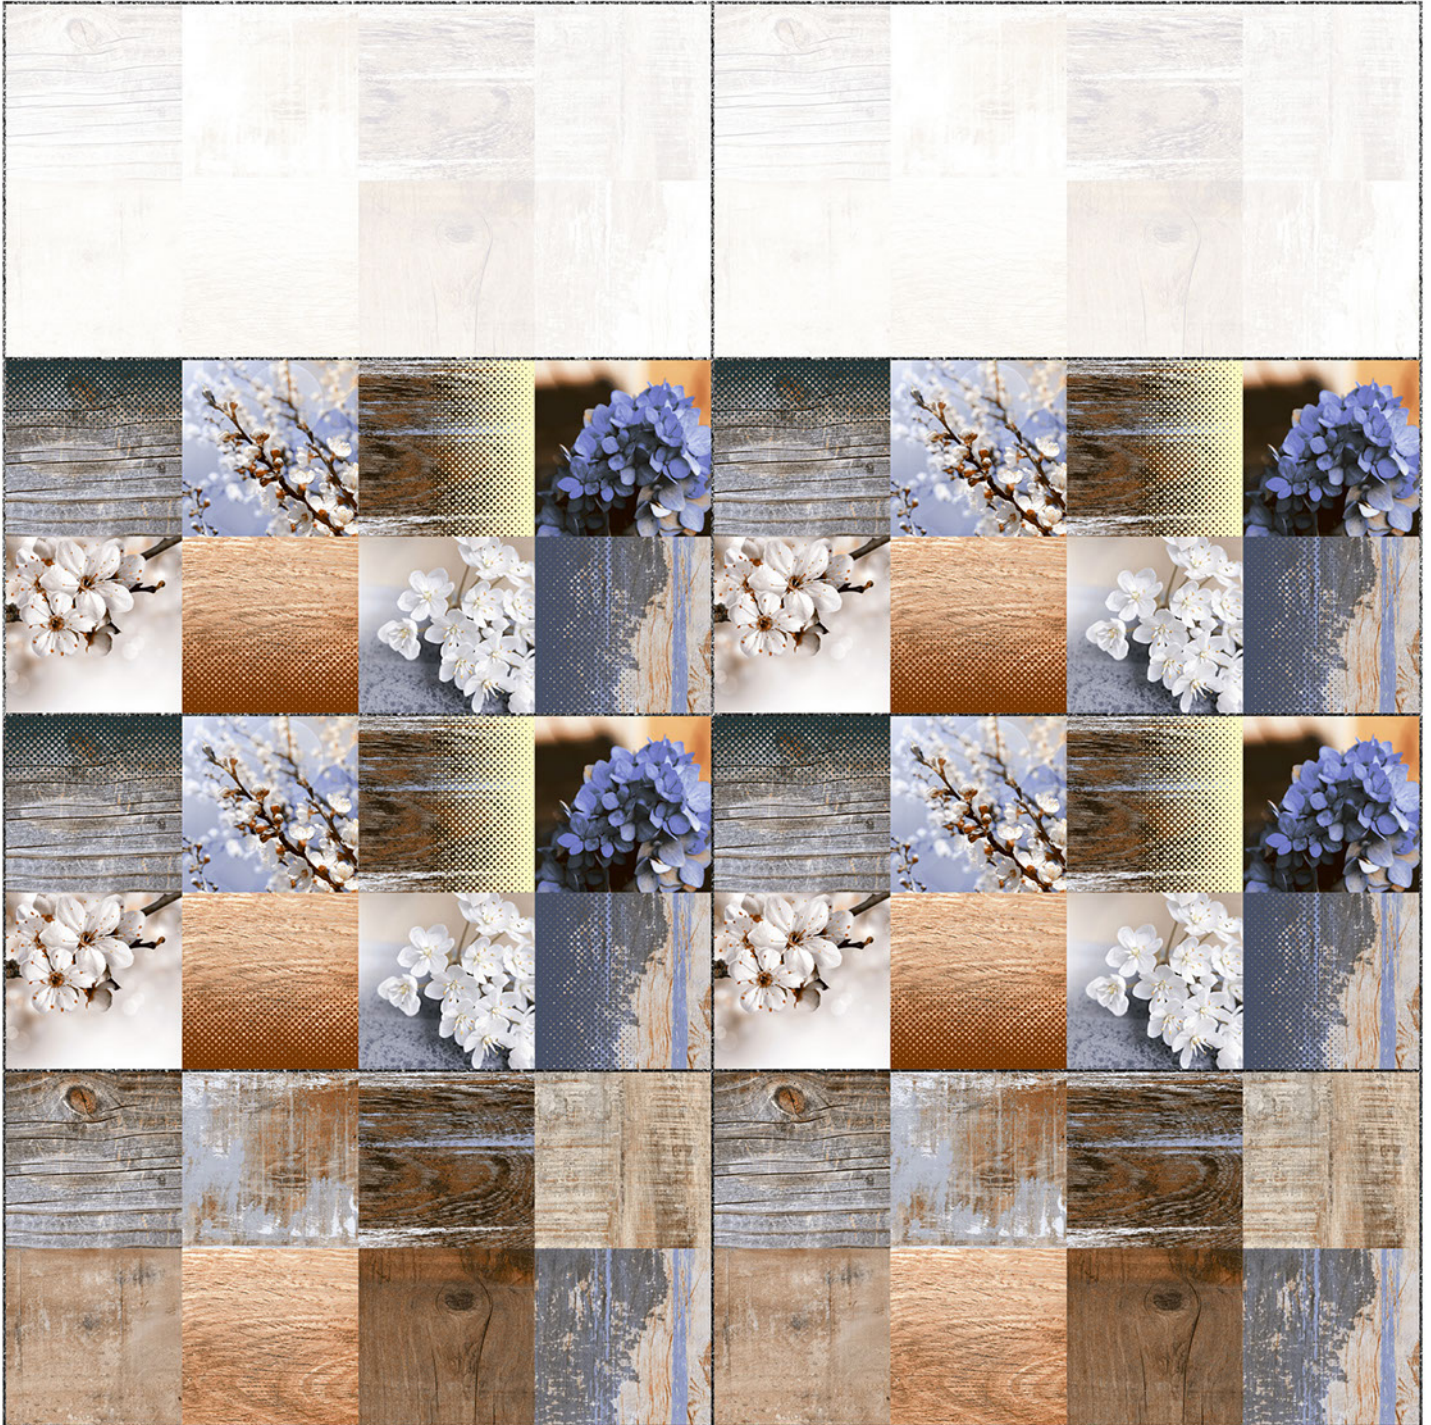

GLOSSY WallTiles Collection

24096

LT

HL

DK

Heat Resistance

100 % Waterproof

Durable

Resistance to Frost

12" x 24"
300 x 600 mm