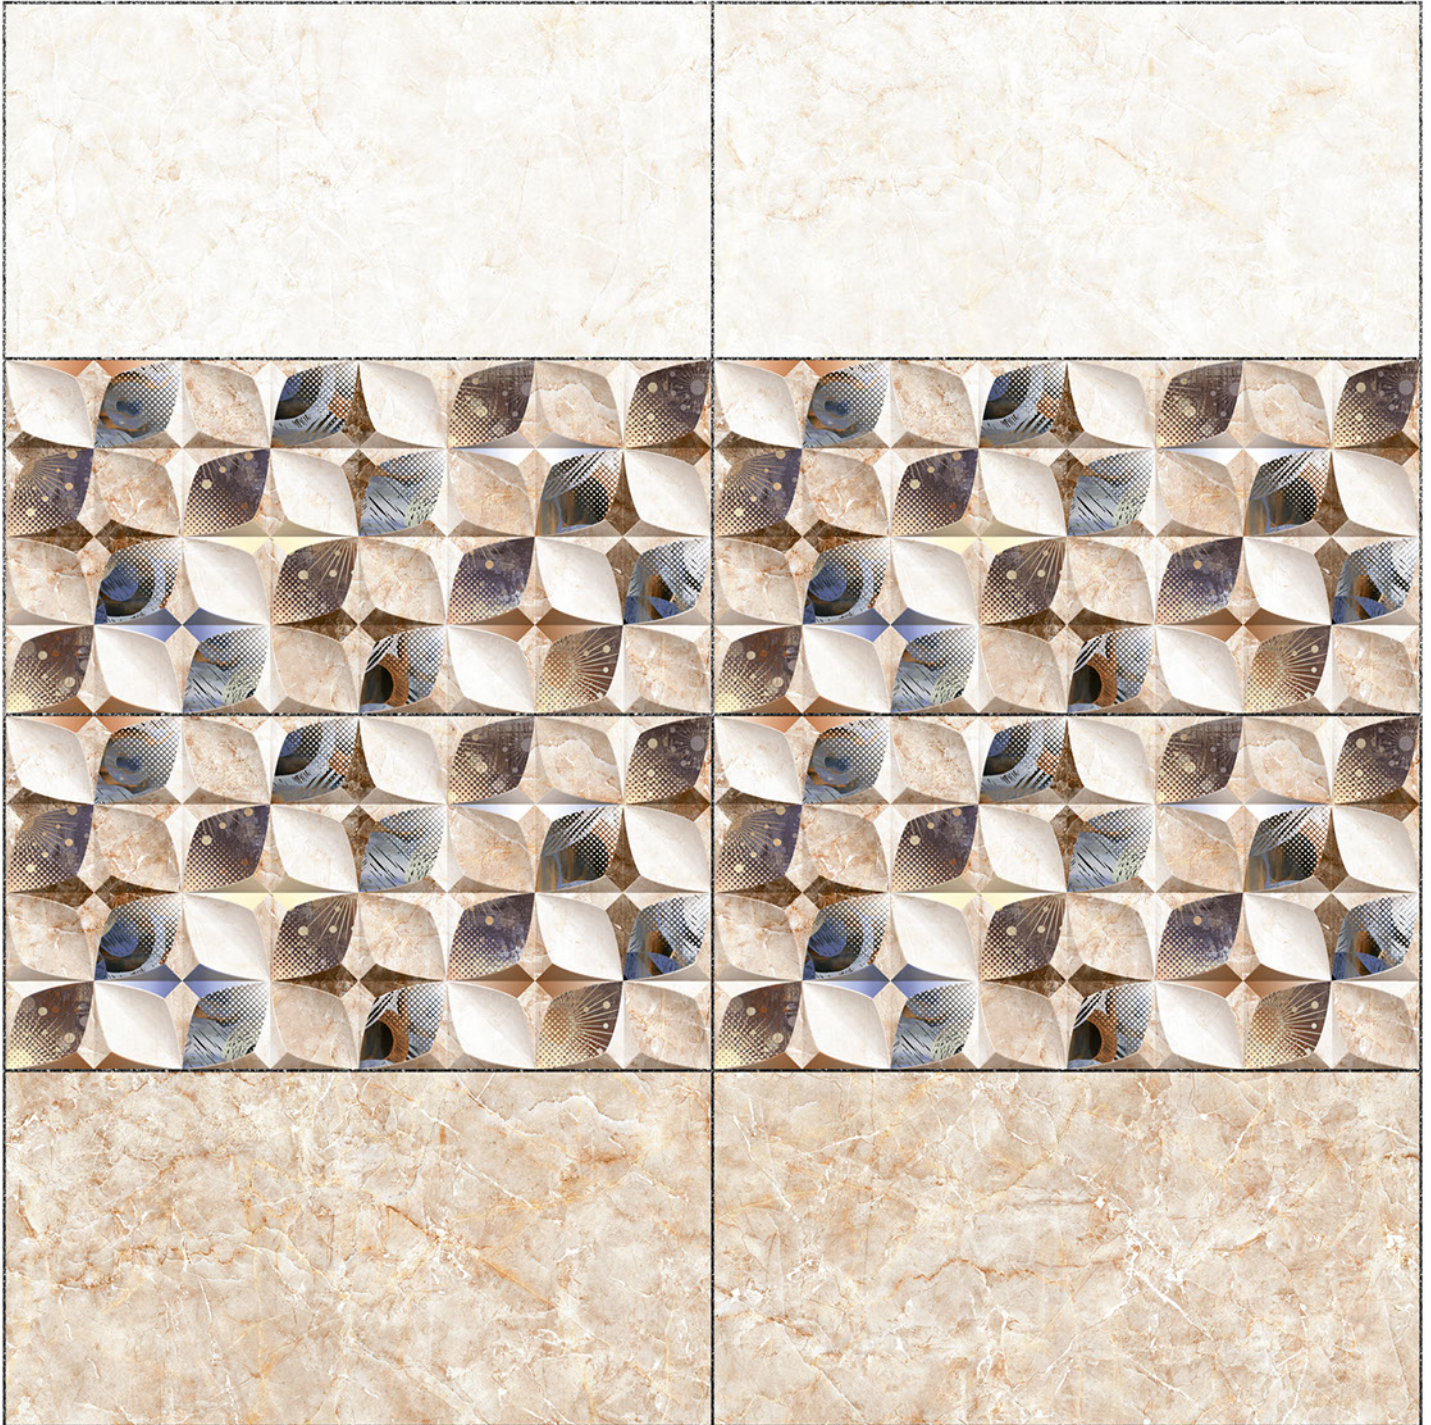

HL

DK

Heat Resistance

100 % Waterproof

Durable

Resistance to Frost

12" x 24"
300 x 600 mm

GLOSSY WallTiles Collection