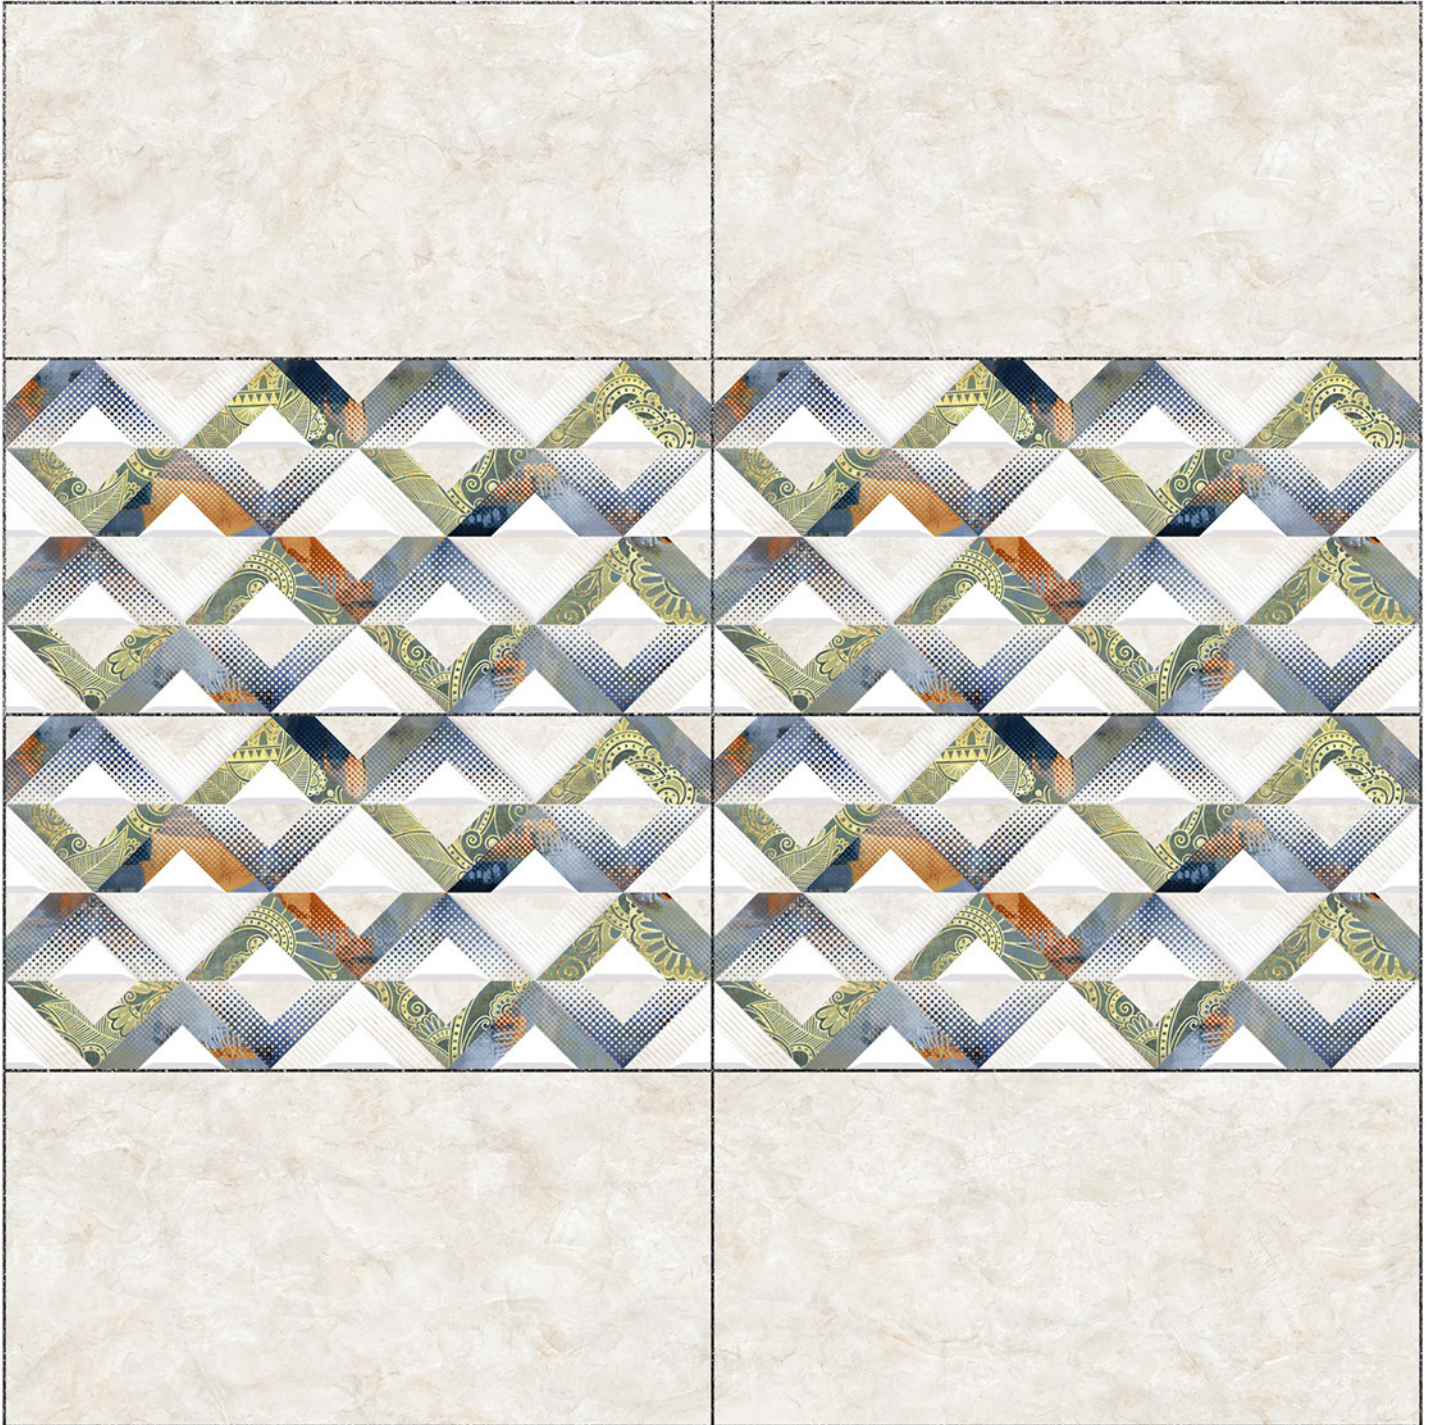

GLOSSY WallTiles Collection

24074

LT

HL

DK

Heat Resistance

100 % Waterproof

Durable

Resistance to Frost

12''x24''
300 x 600 mm