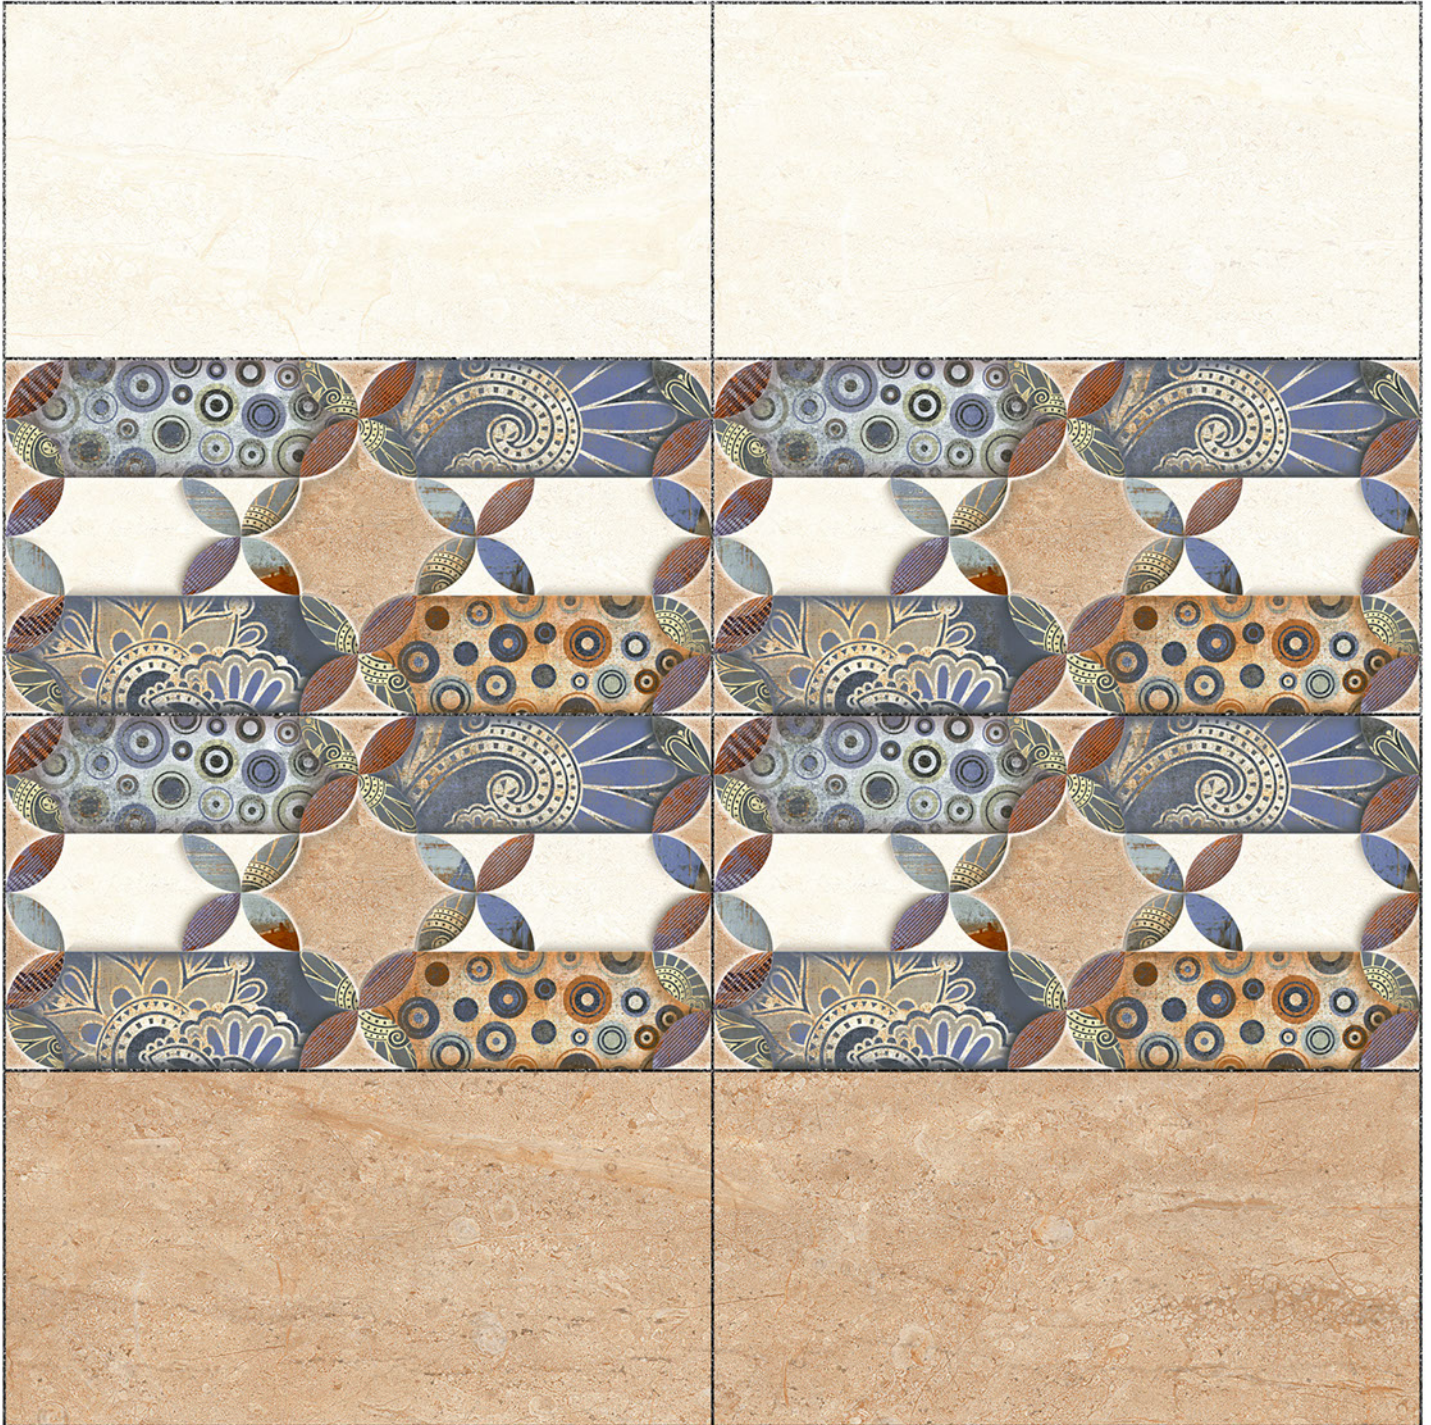

GLOSSY WallTiles Collection

24085

LT

HL

DK

Heat Resistance

100 %Waterproof

Durable

Resistance to Frost

12''x24''
300 x 600 mm