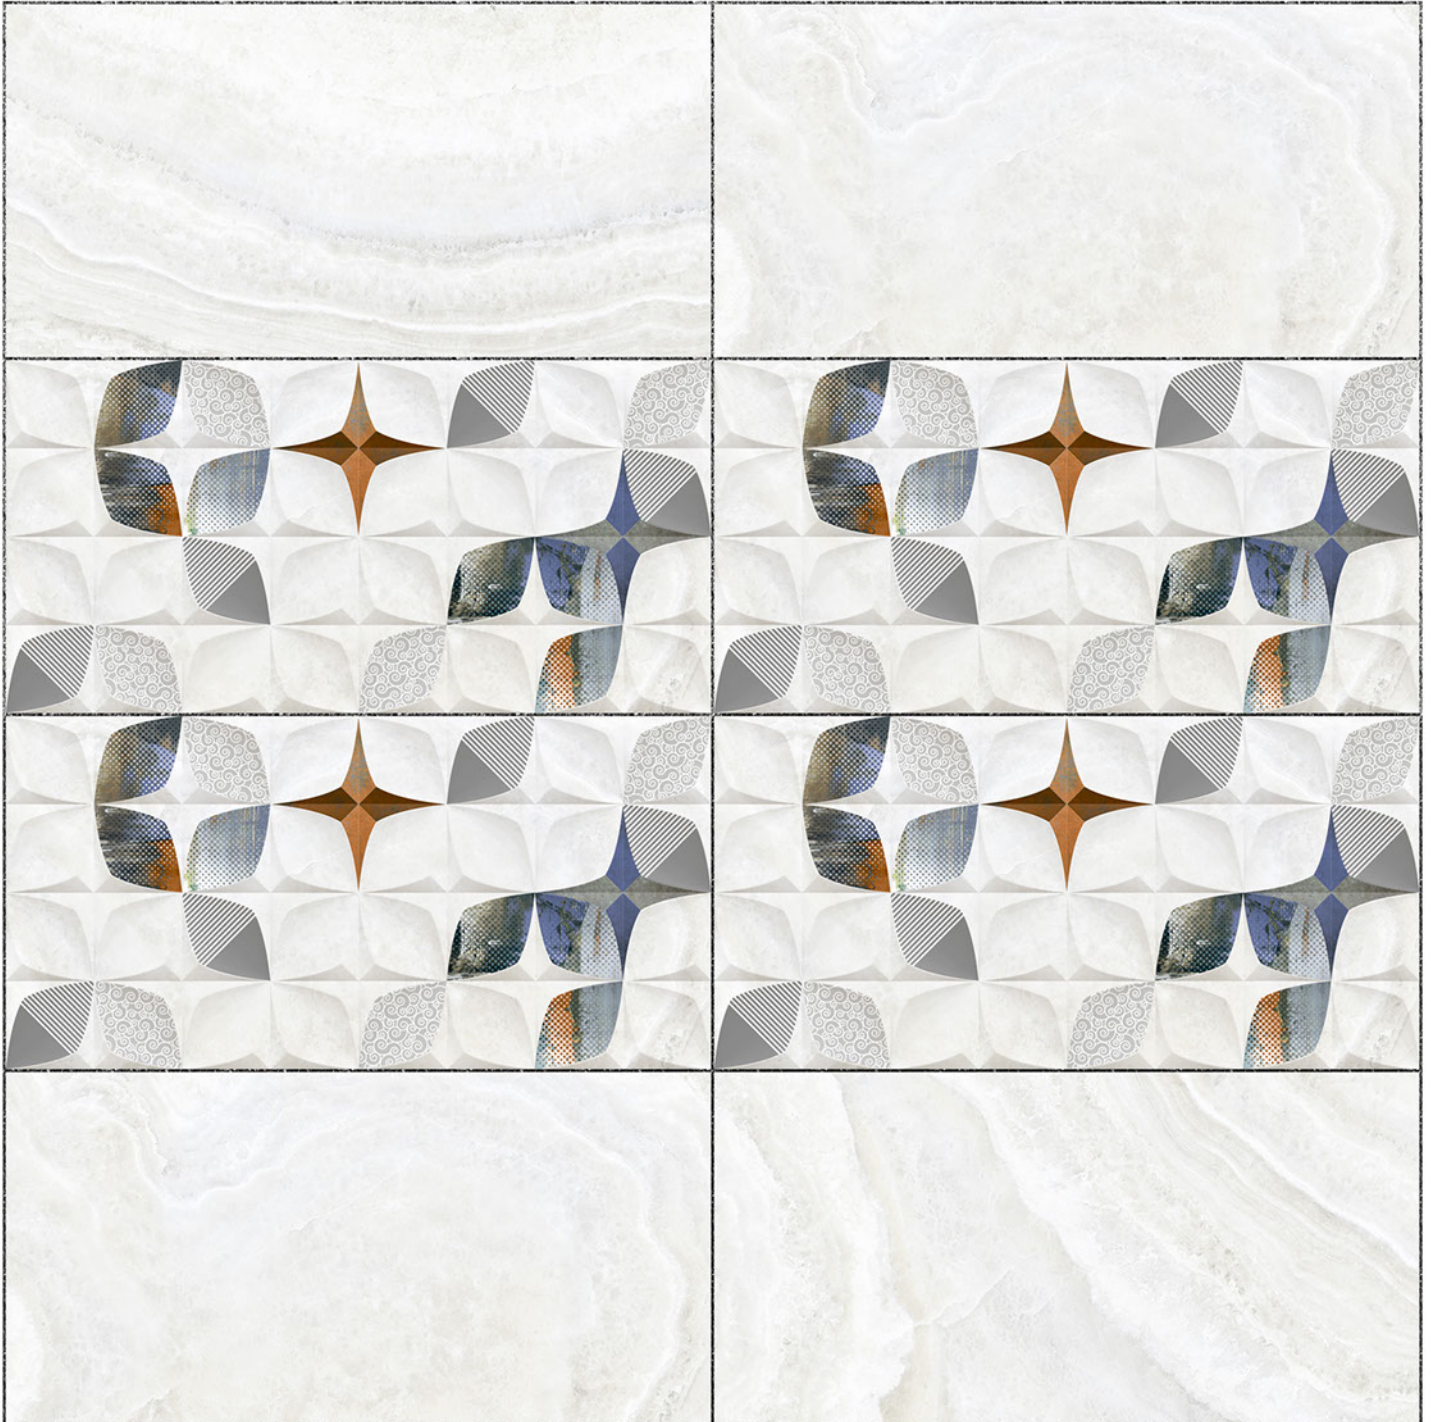

GLOSSY WallTiles Collection

24086

LT

HL

DK

Heat Resistance

100 % Waterproof

Durable

Resistance to Frost

12" x 24"
300 x 600 mm