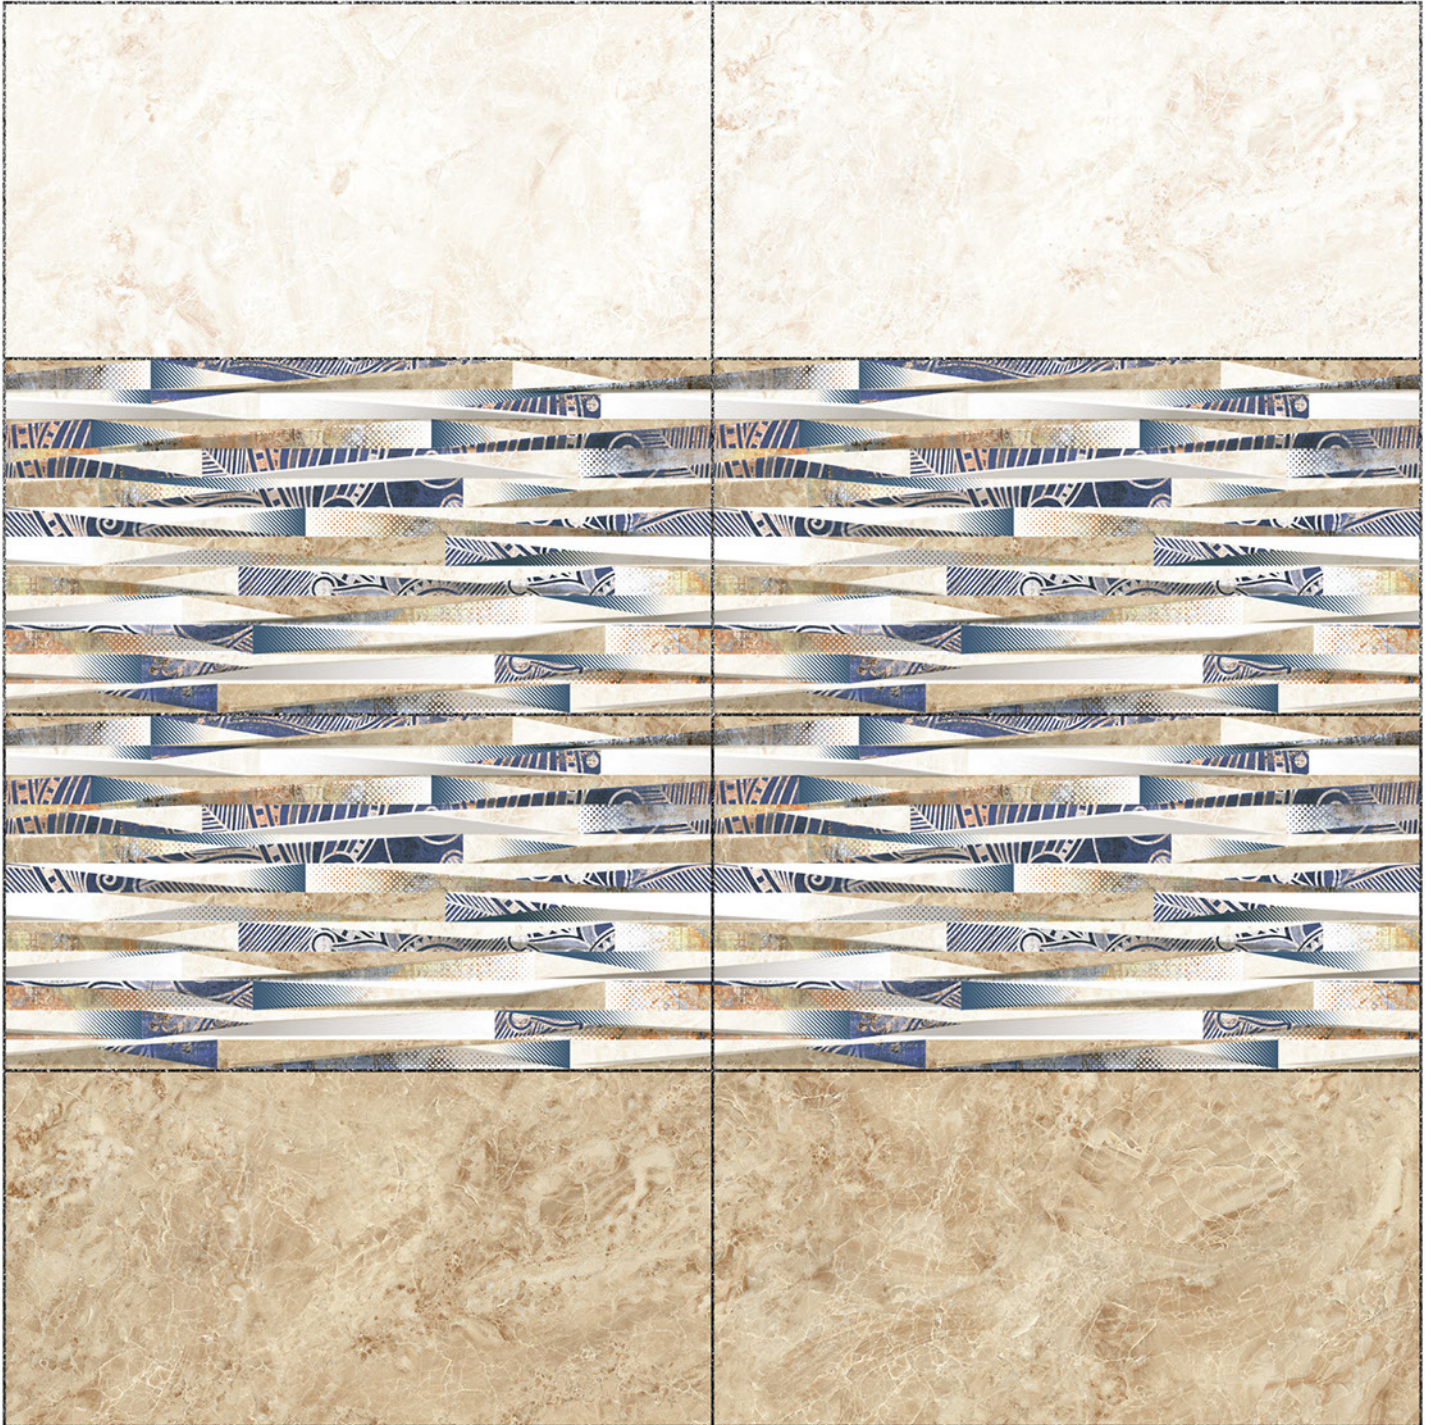

Heat Resistance

100 % Waterproof

Durable

Resistance to Frost

12''x24''
300 x 600 mm

GLOSSY WallTiles Collection

24090

LT