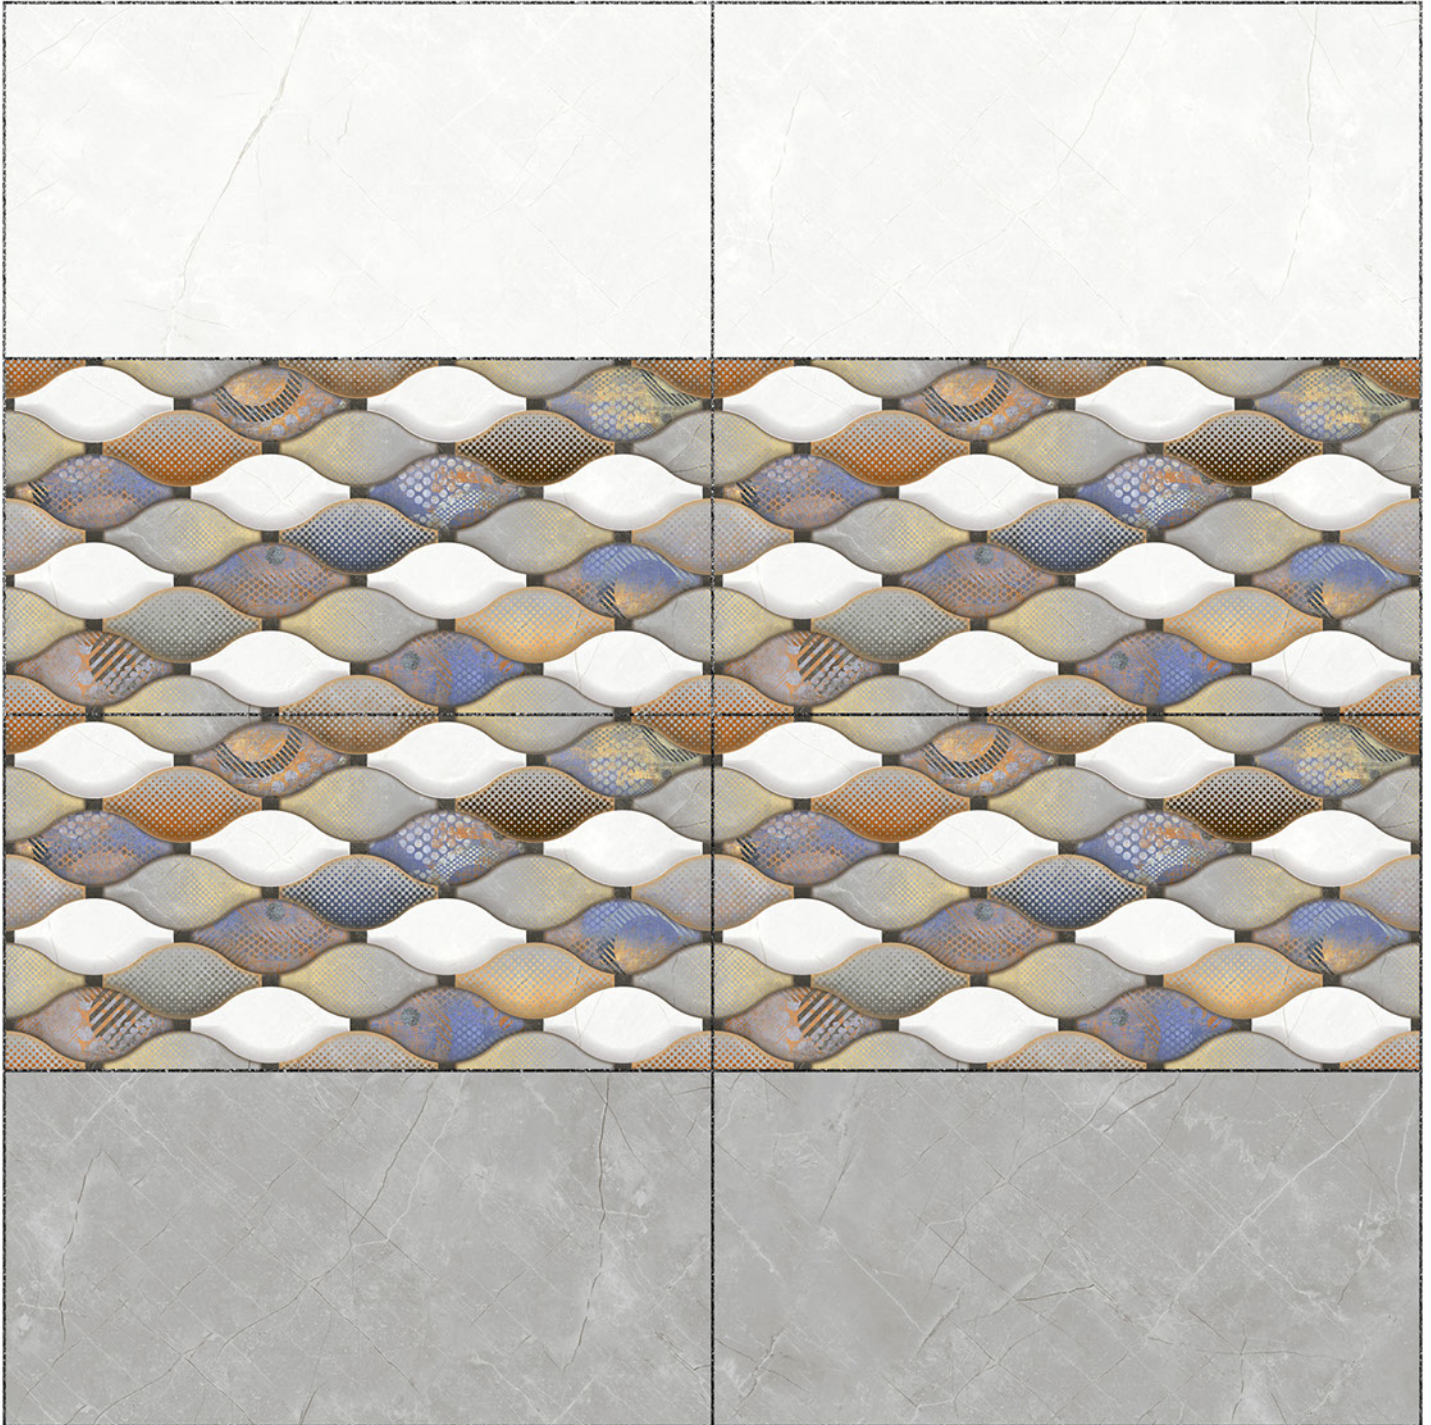

HL

DK

Heat Resistance

100 % Waterproof

Durable

Resistance to Frost

12''x24''
300 x 600 mm

GLOSSY Wall Tiles Collection