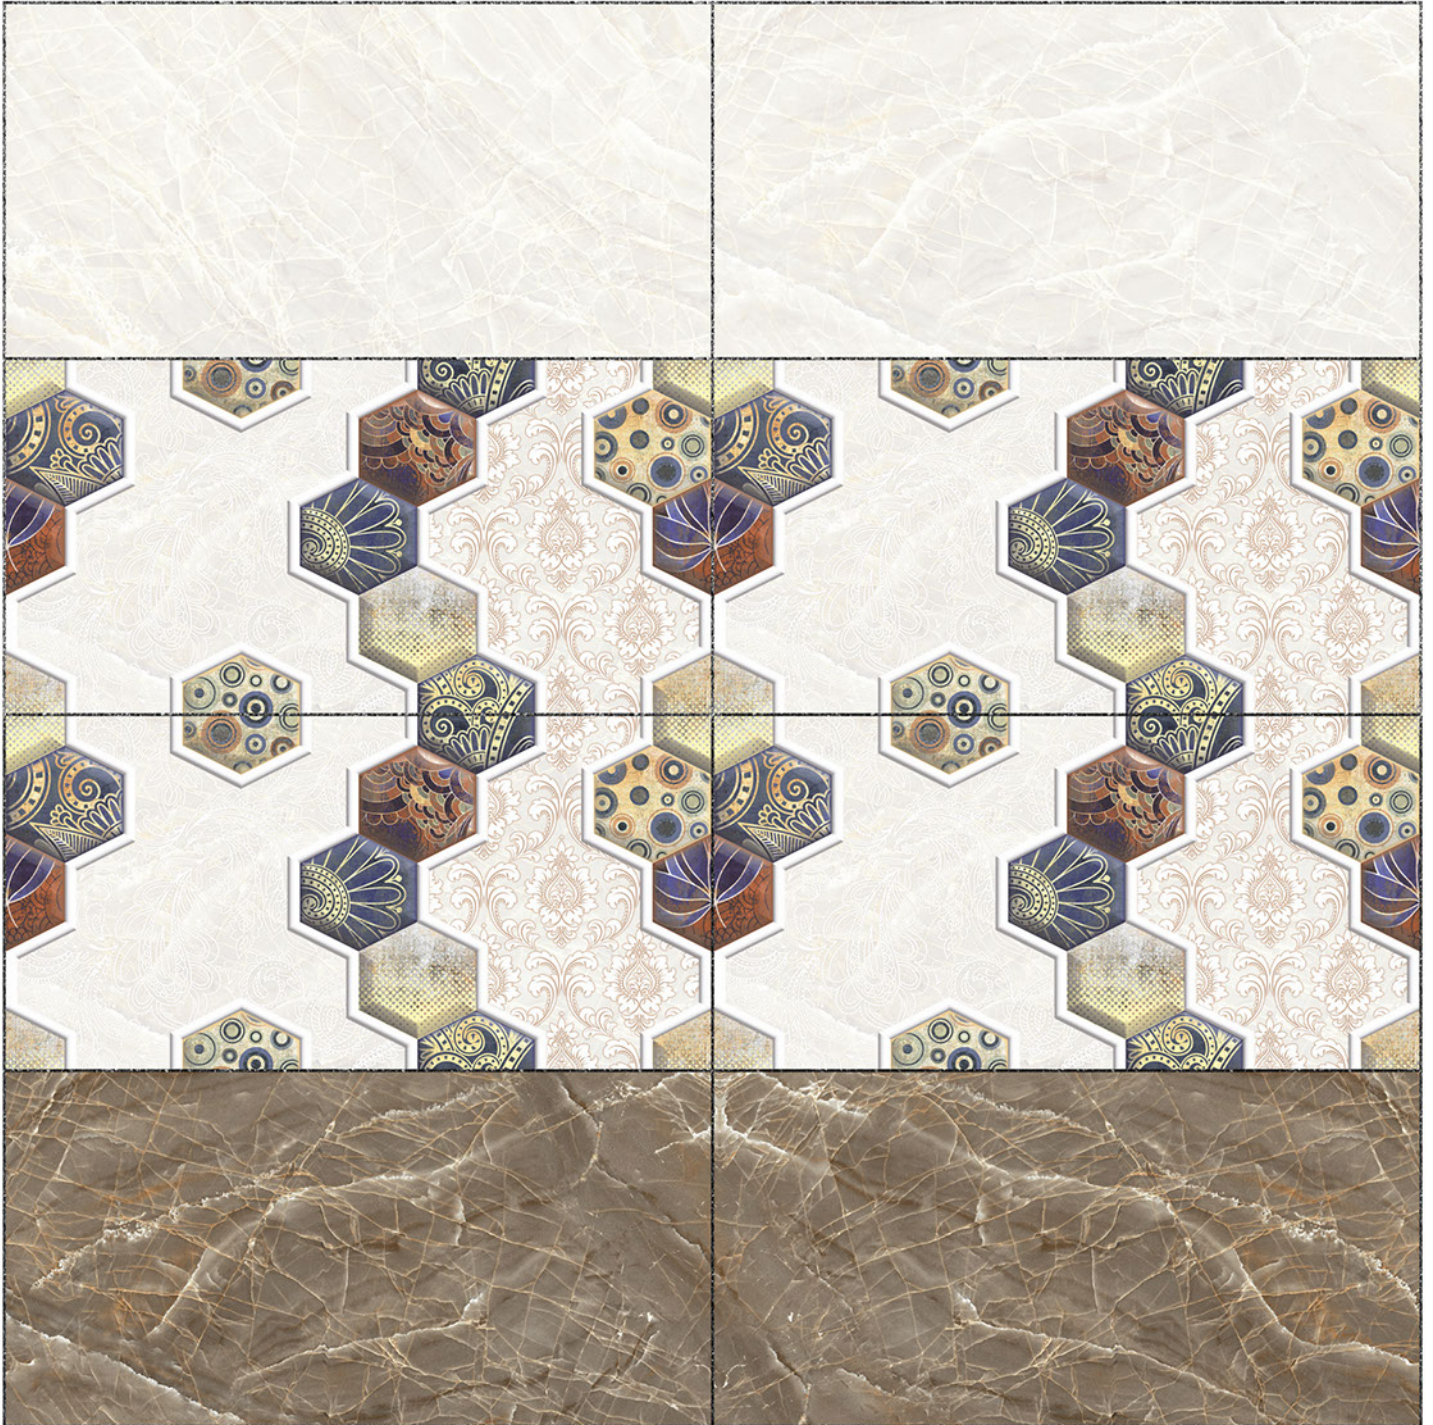

GLOSSY WallTiles Collection

24094

LT

HL

DK

Heat Resistance

100 % Waterproof

Durable

Resistance to Frost

12''x24''
300 x 600 mm