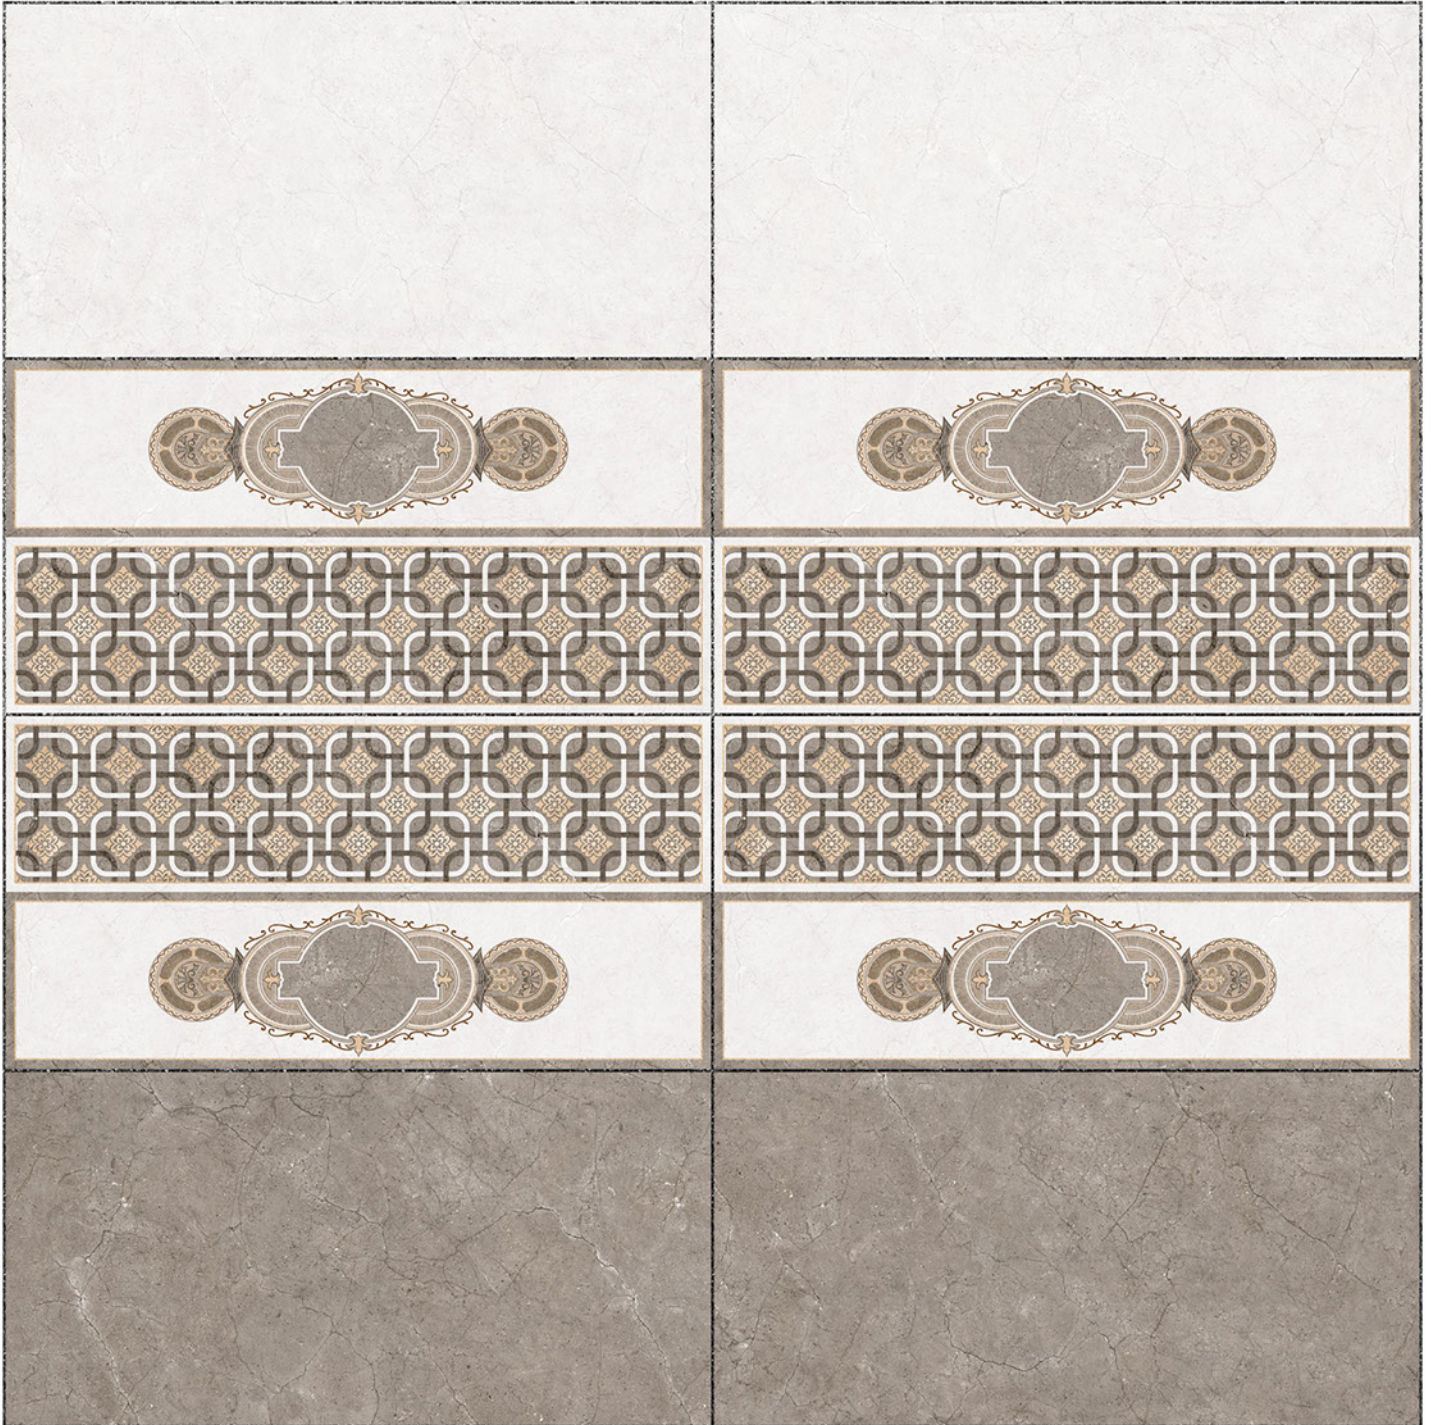

Heat Resistance

100 % Waterproof

Durable

Resistance to Frost

12''x24''
300 x 600 mm

GLOSSY WallTiles Collection

24064

LT