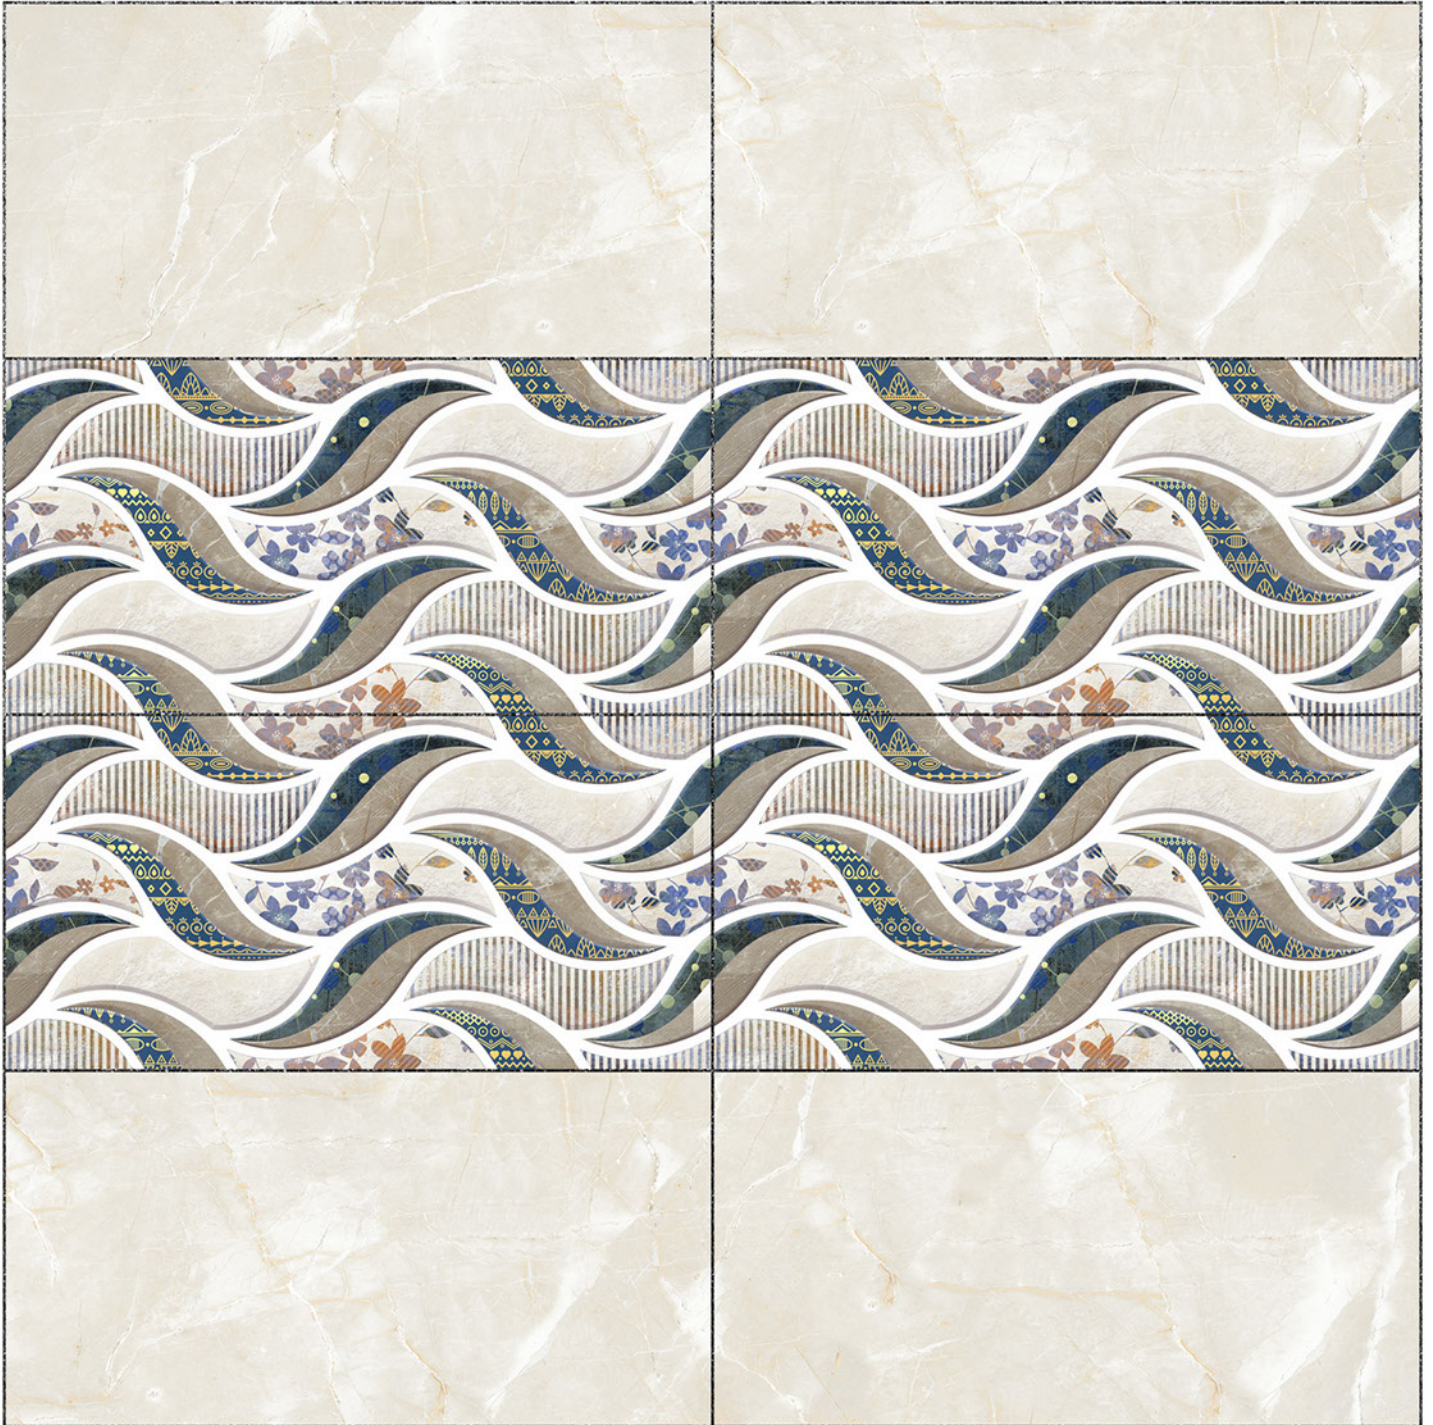

GLOSSY WallTiles Collection

24073

LT

HL

DK

Heat Resistance

100 % Waterproof

Durable

Resistance to Frost

12''x24''
300 x 600 mm