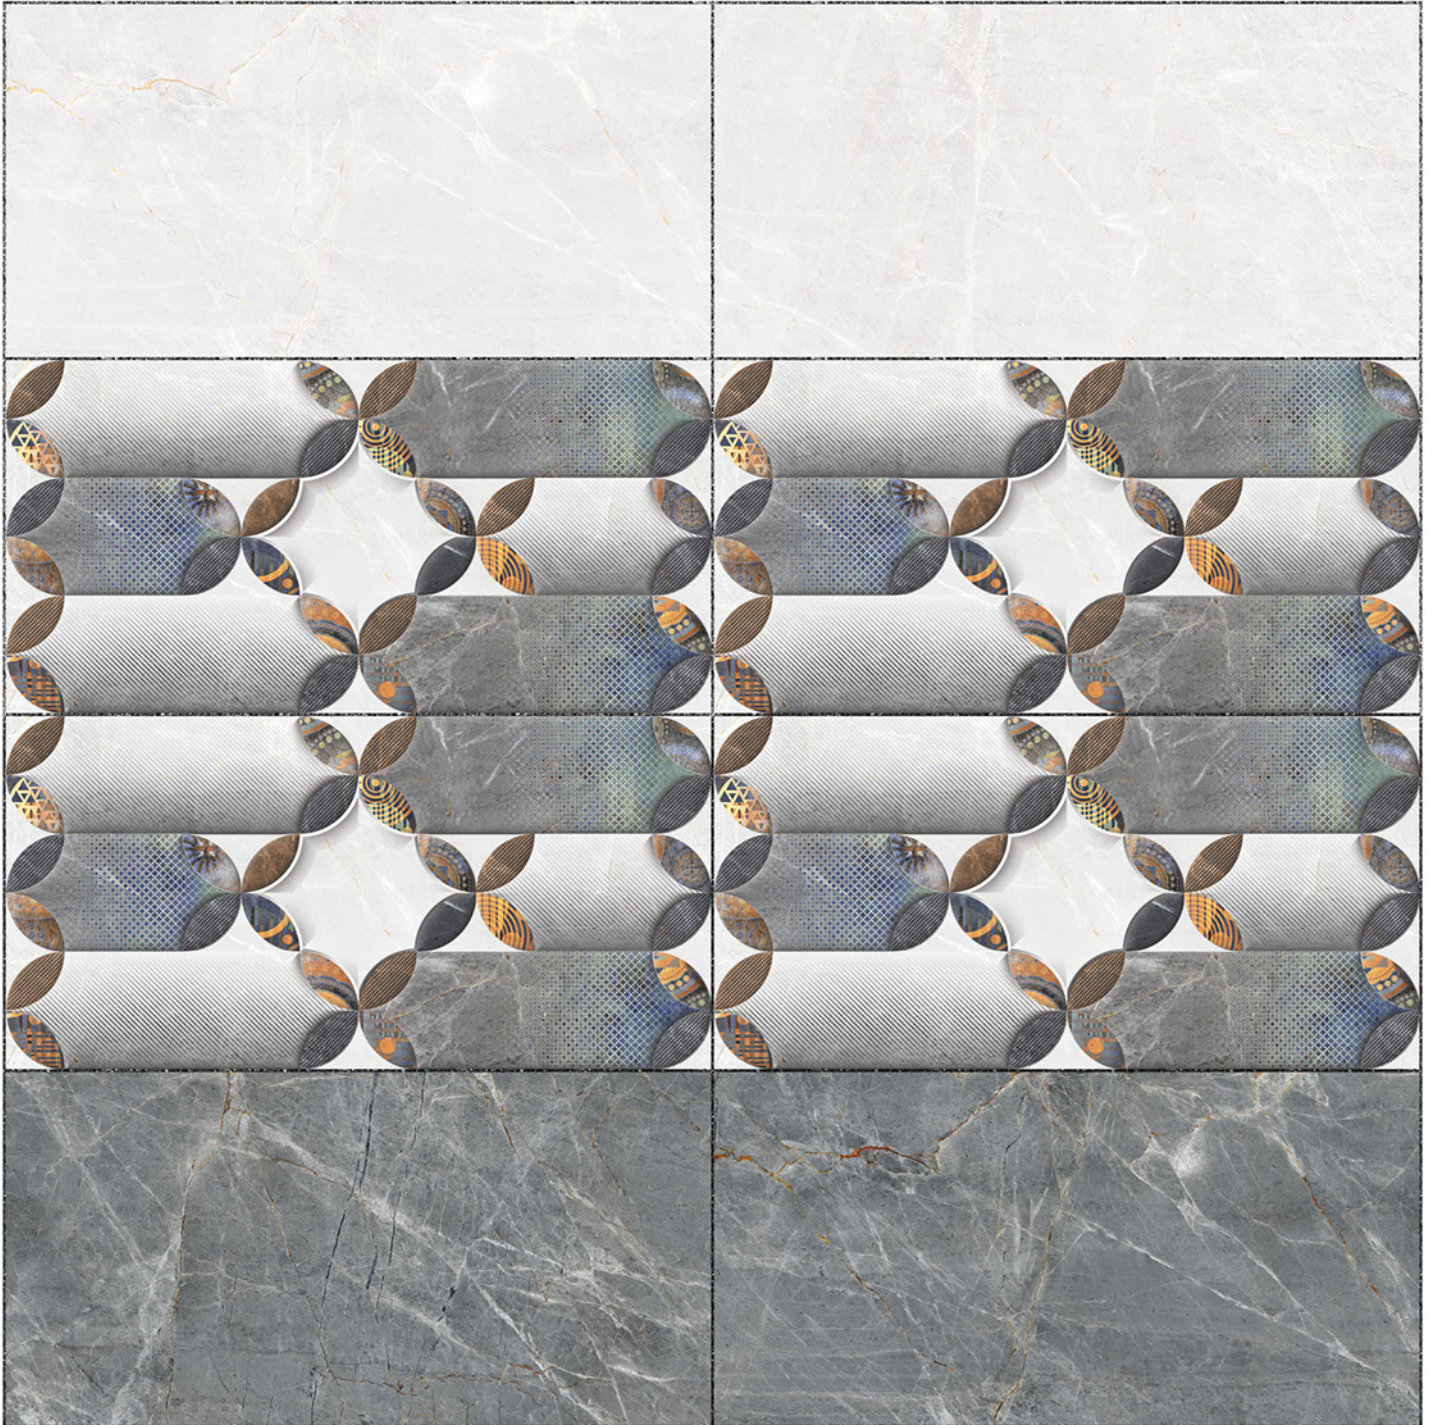

GLOSSY WallTiles Collection

24070

LT

HL

DK

Heat Resistance

100 % Waterproof

Durable

Resistance to Frost

12''x24''
300 x 600 mm