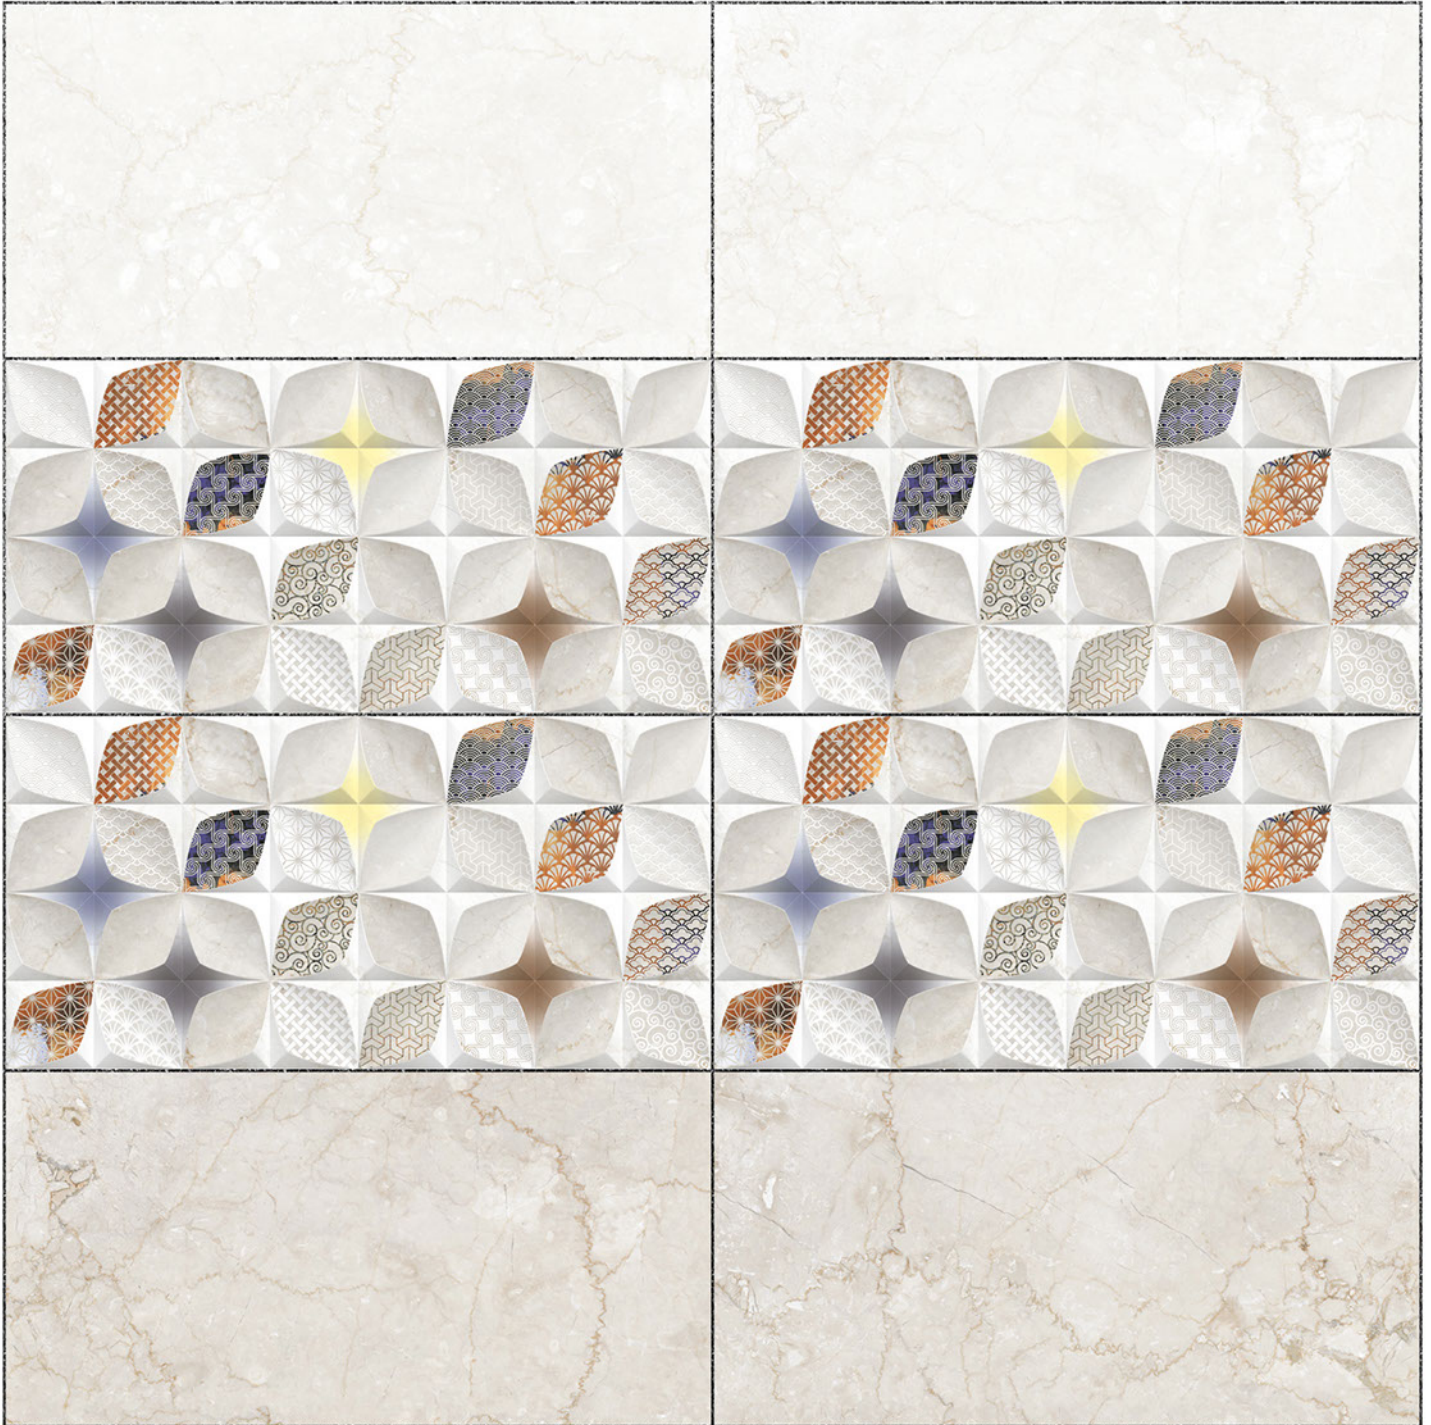

Heat Resistance

100 % Waterproof

Durable

Resistance to Frost

12''x24''
300 x 600 mm

GLOSSY WallTiles Collection

24068

LT