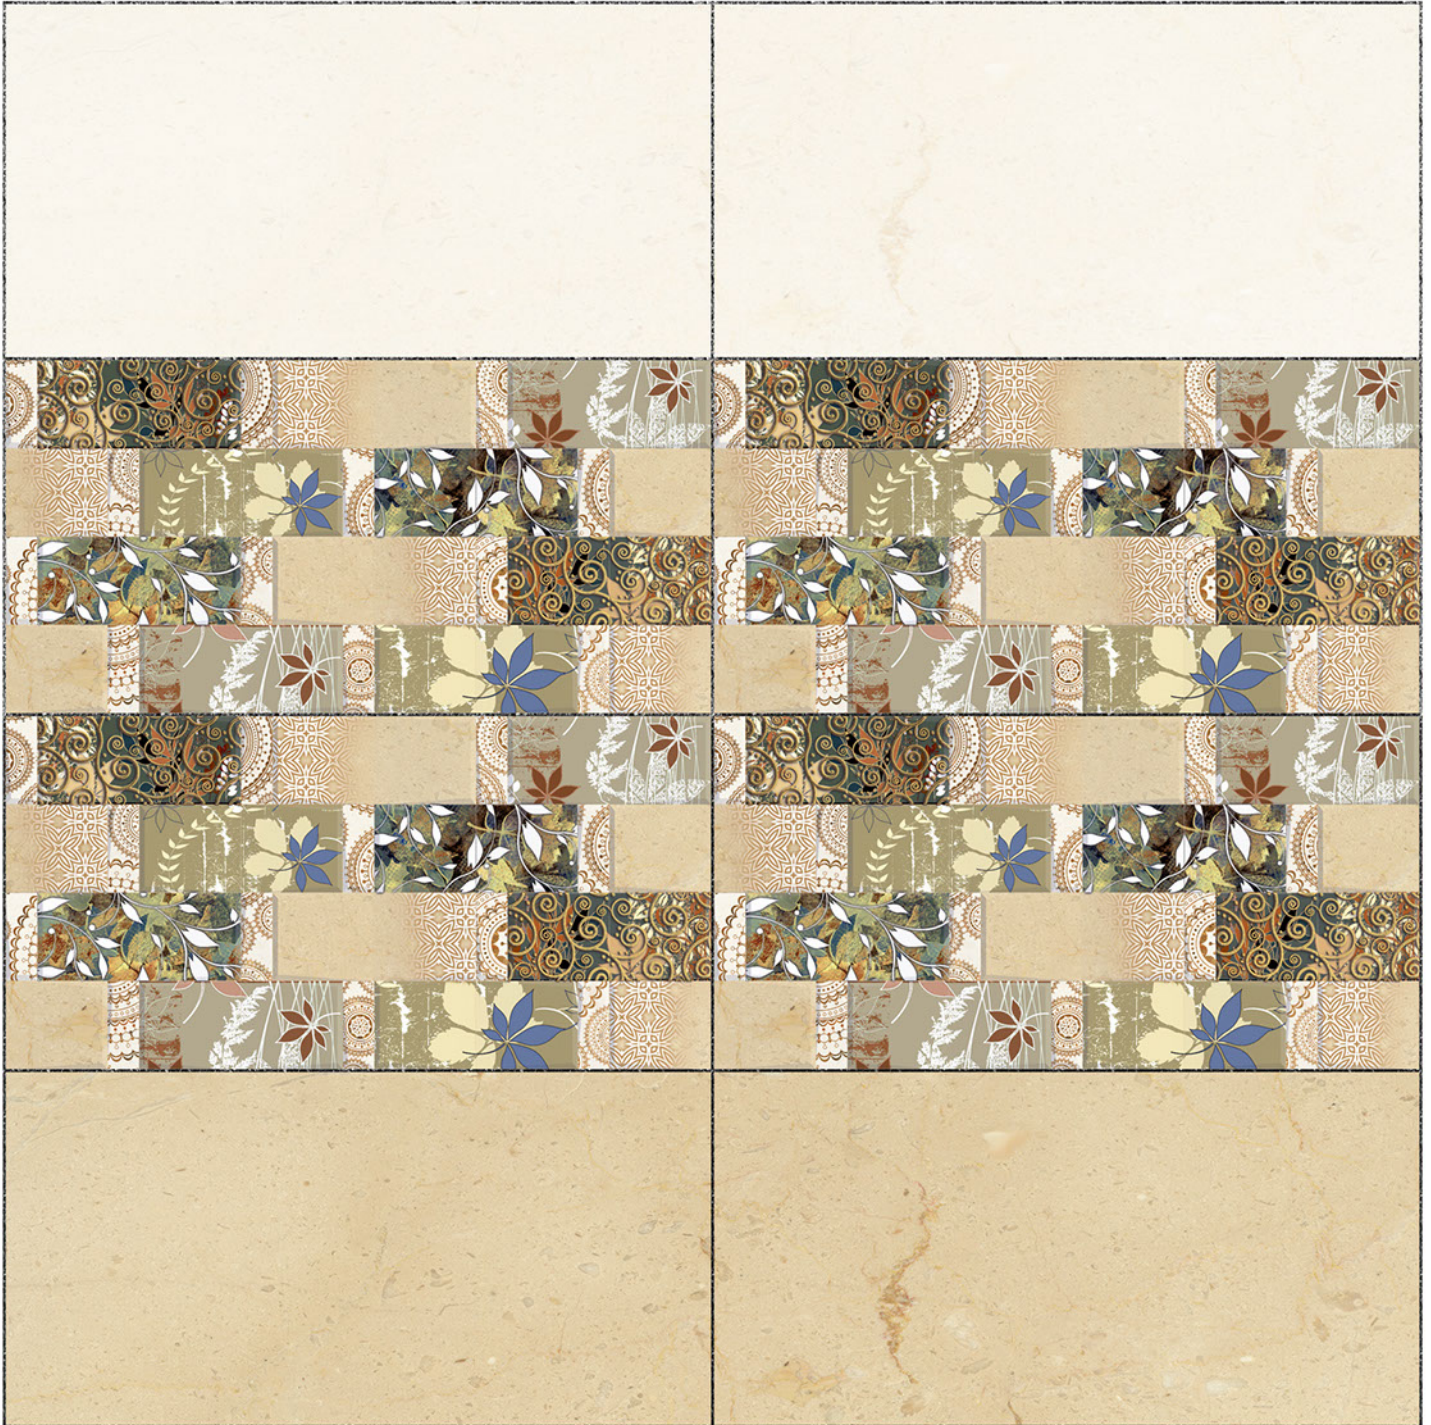

HL

DK

Heat Resistance

100 % Waterproof

Durable

Resistance to Frost

12''x24''
300 x 600 mm

GLOSSY WallTiles Collection