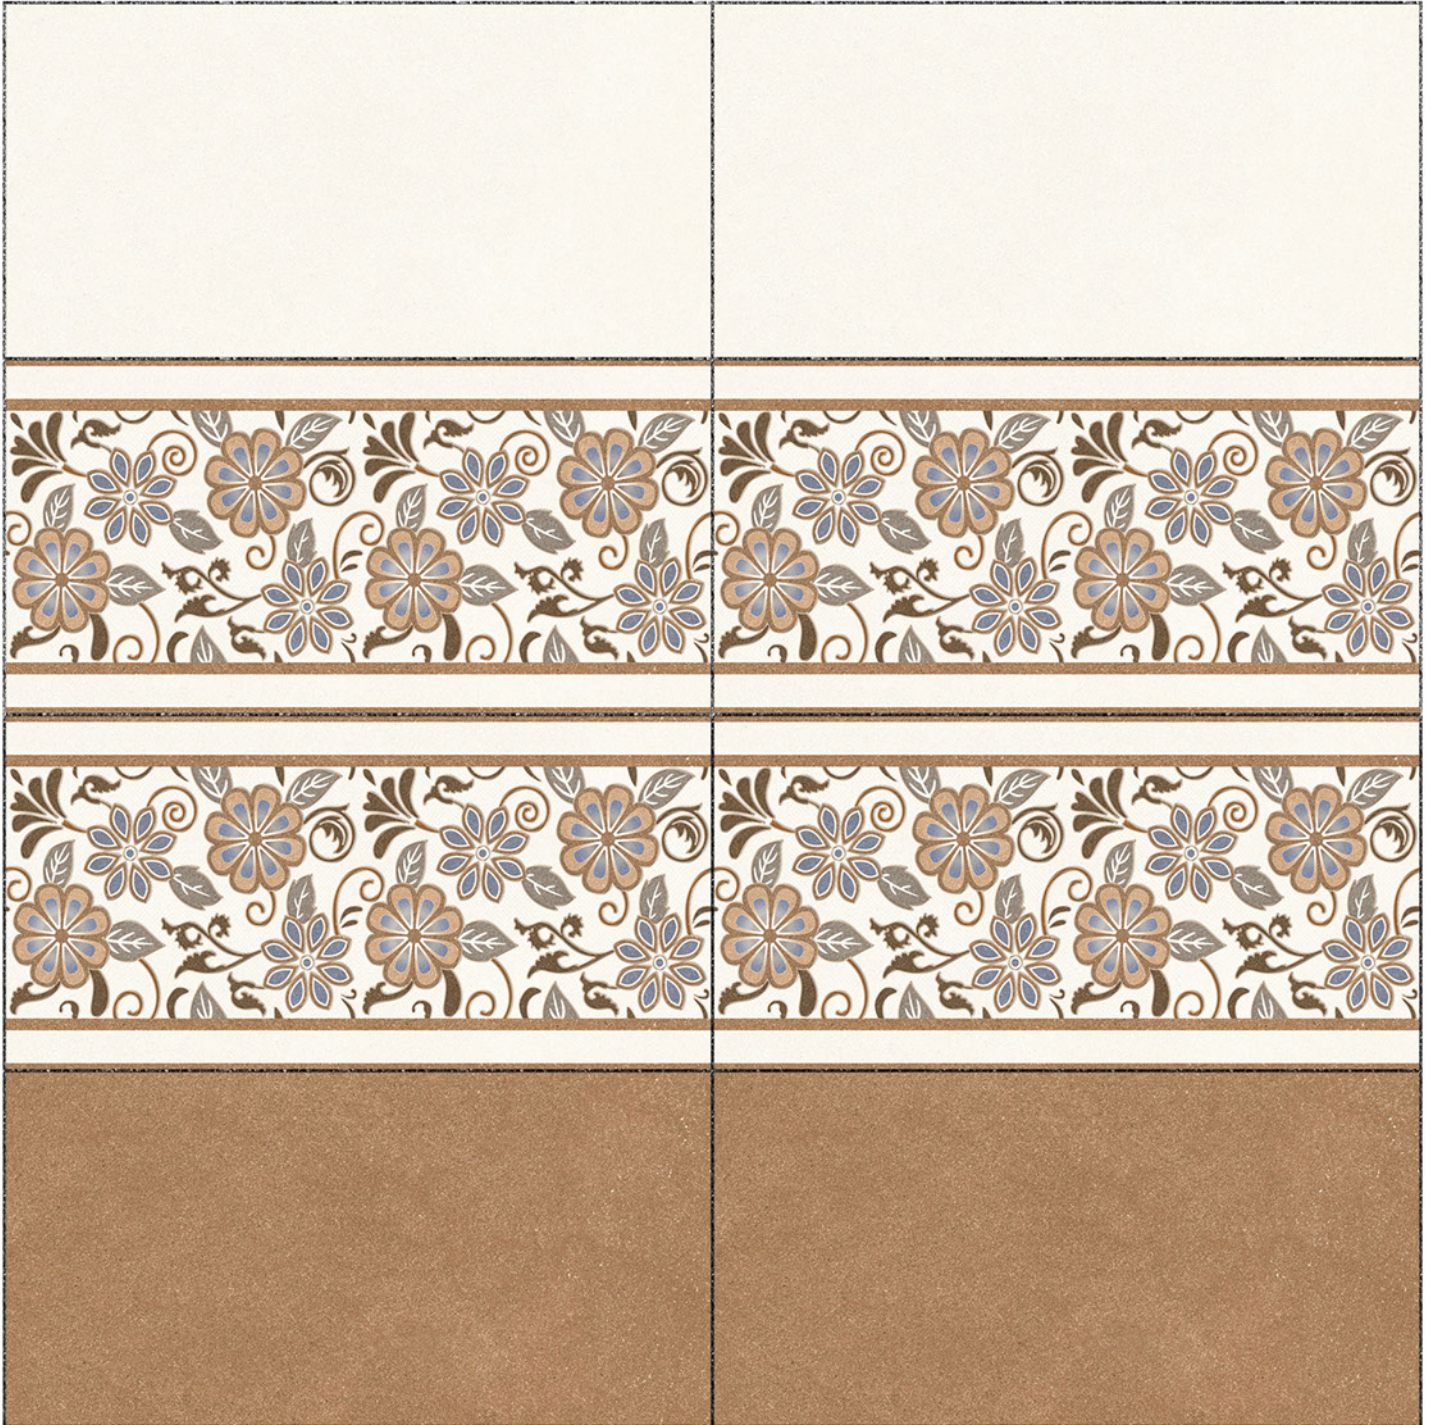

GLOSSY WallTiles Collection

24056

LT

HL1

DK

Heat Resistance

100 % Waterproof

Durable

Resistance to Frost

12" x 24"
300 x 600 mm