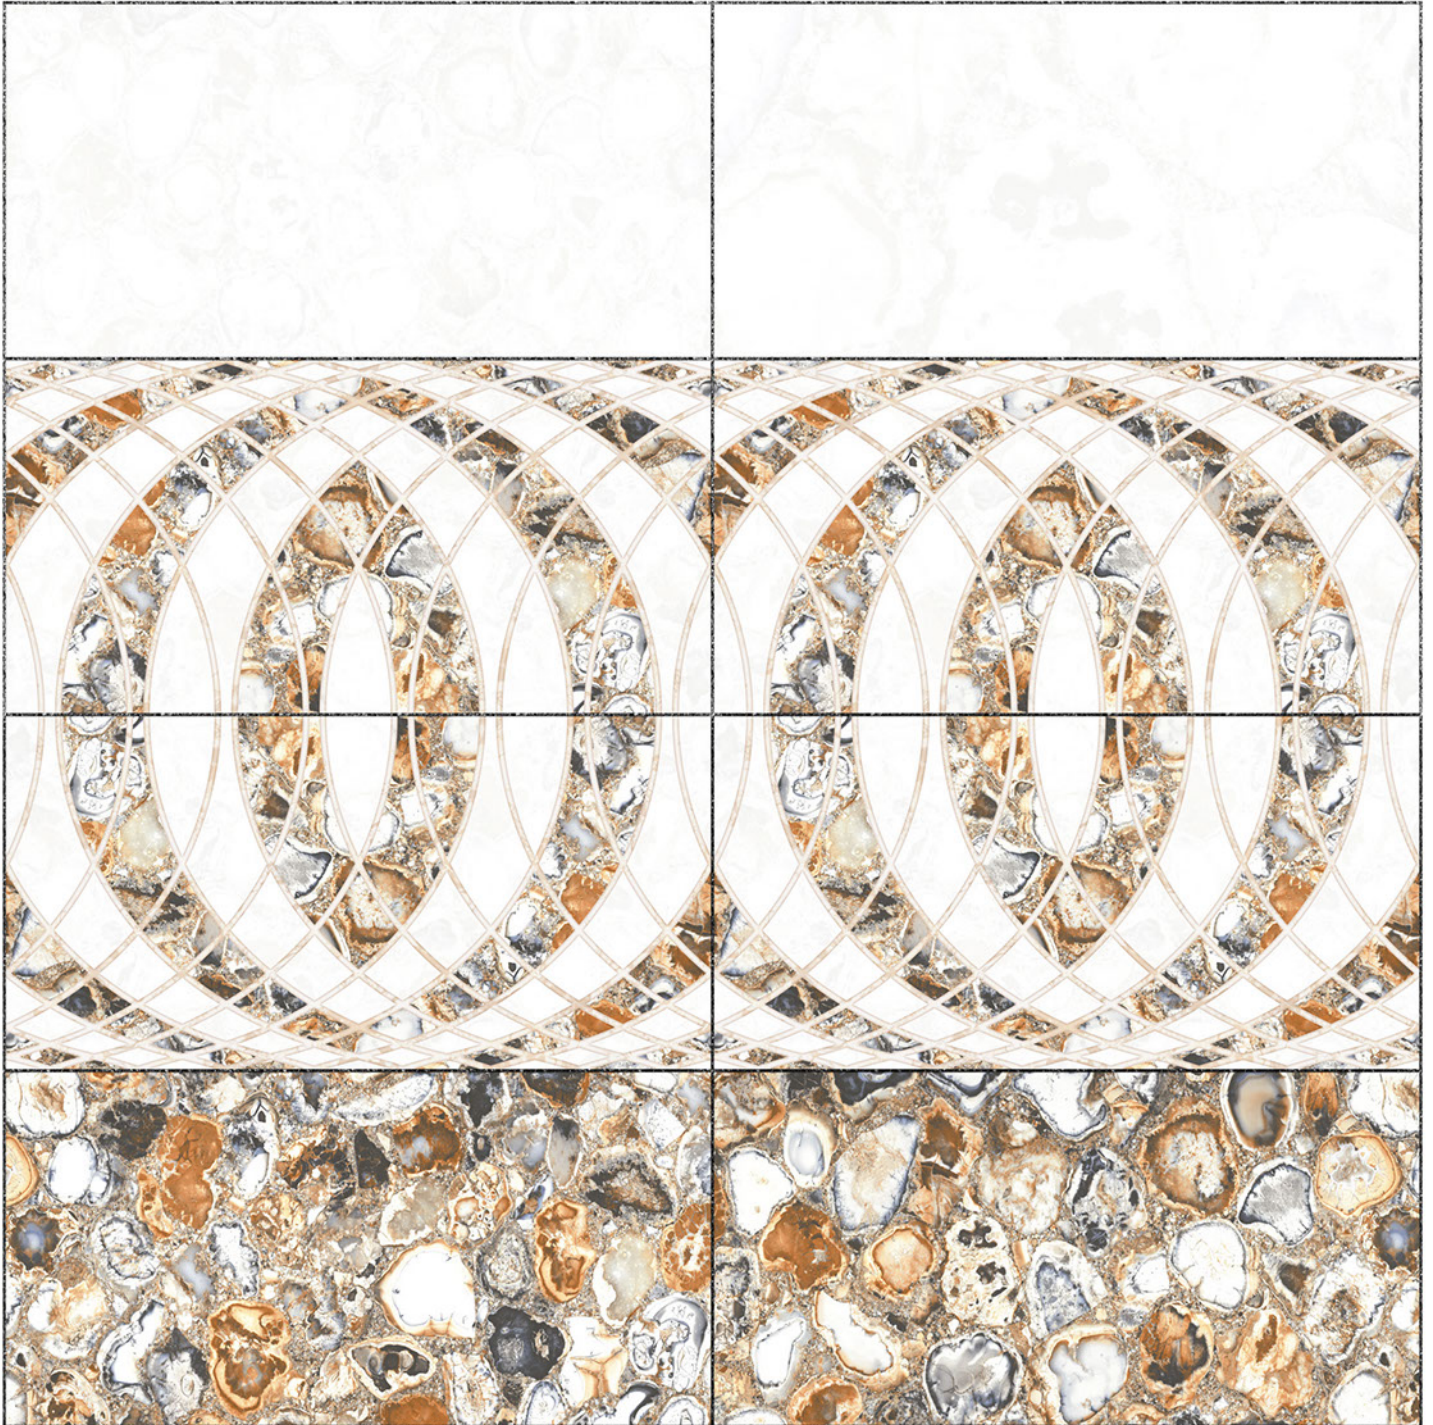

100 % Waterproof

Durable

Resistance to Frost

12" x 24"
300 x 600 mm

GLOSSY WallTiles Collection

24057

LT

HL