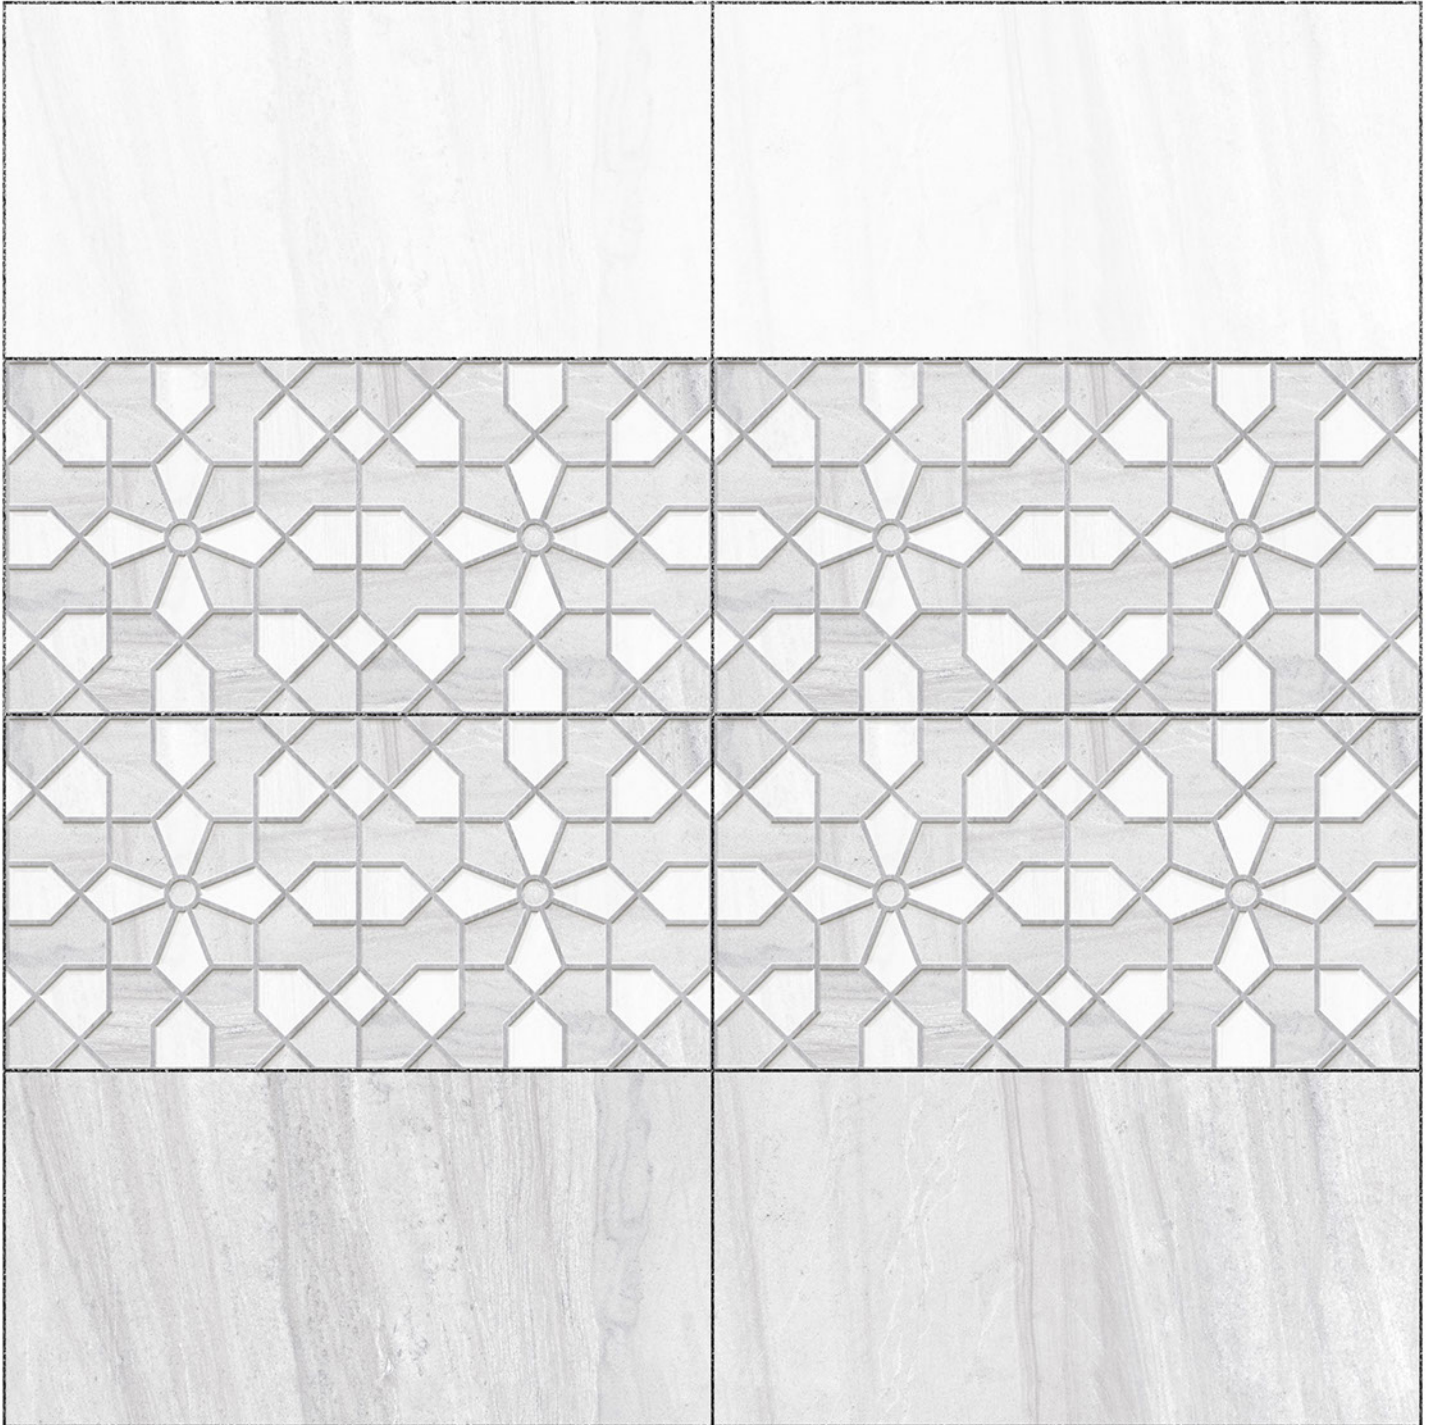

GLOSSY WallTiles Collection

24122

LT

HL2

DK

Heat Resistance

100 % Waterproof

Durable

Resistance to Frost

12" x 24"
300 x 600 mm