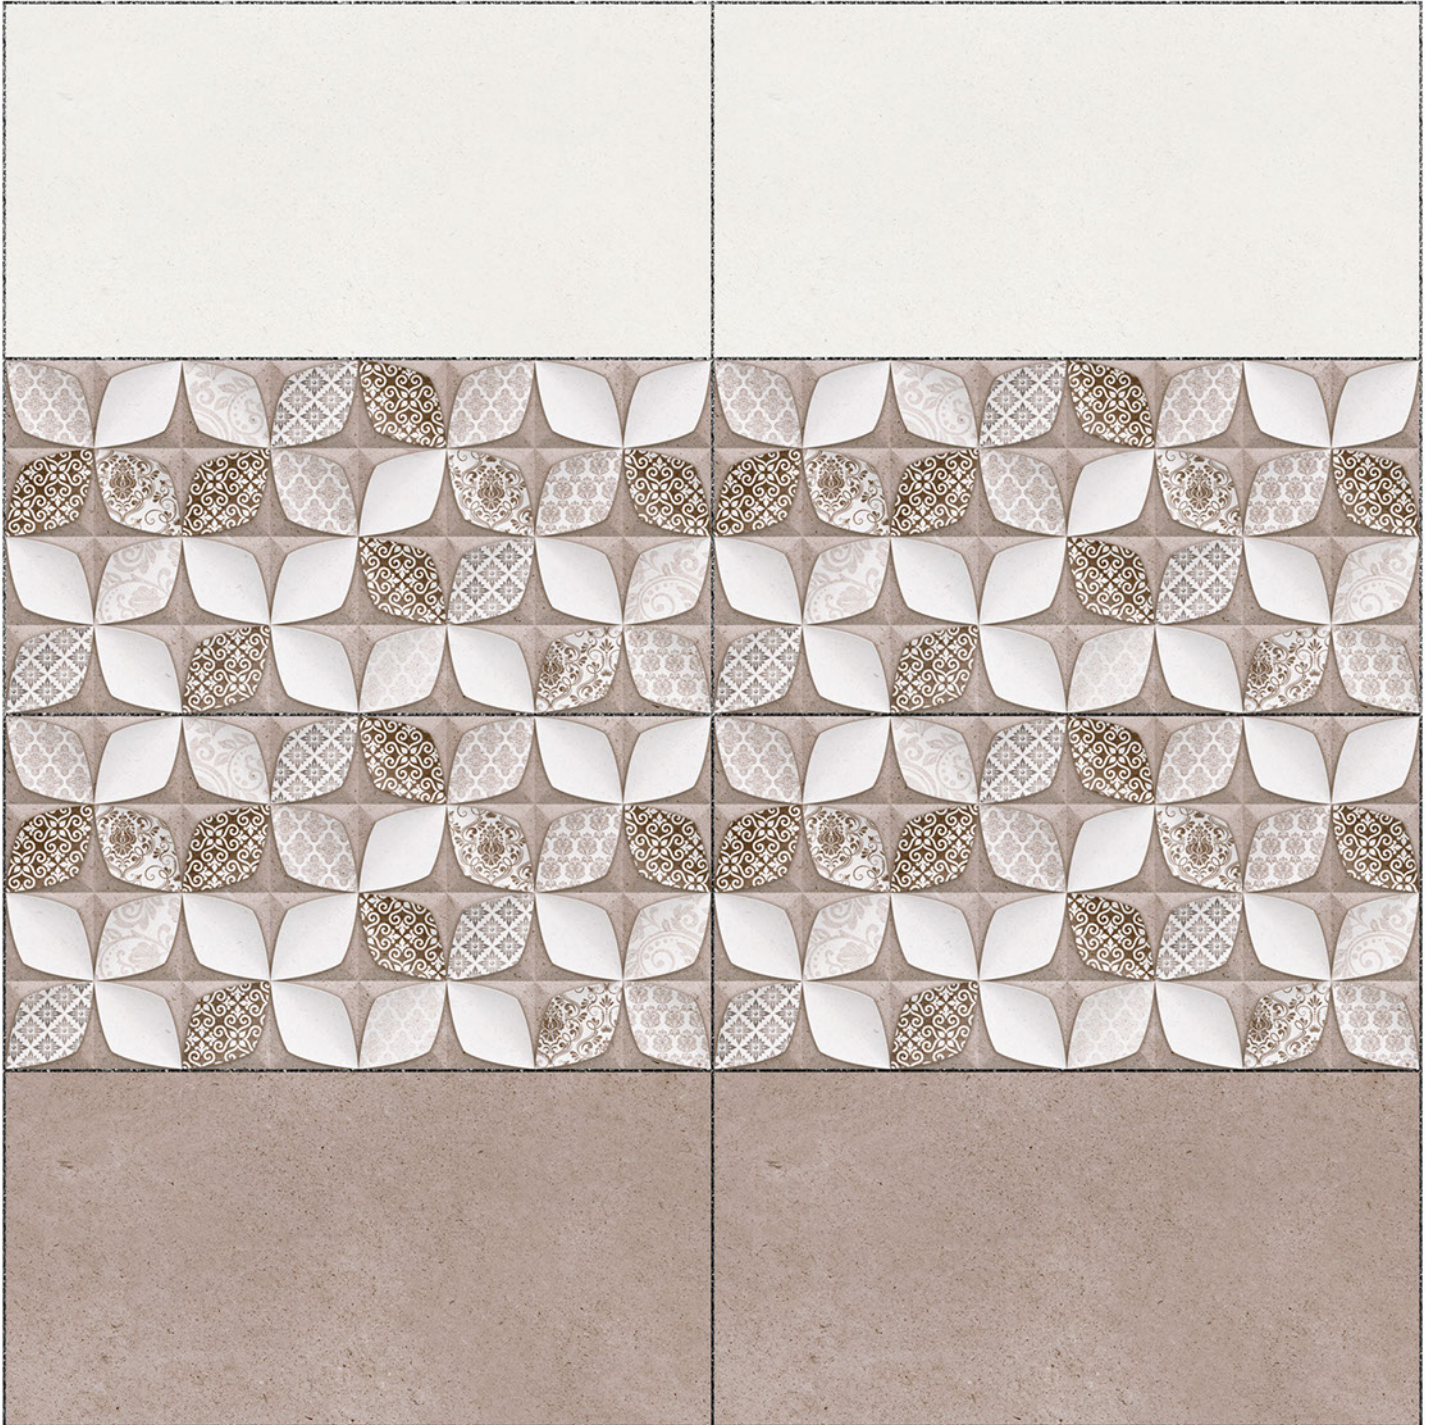

GLOSSY WallTiles Collection

24106

LT

HL

DK

Heat Resistance

100 % Waterproof

Durable

Resistance to Frost

12" x 24"
300 x 600 mm