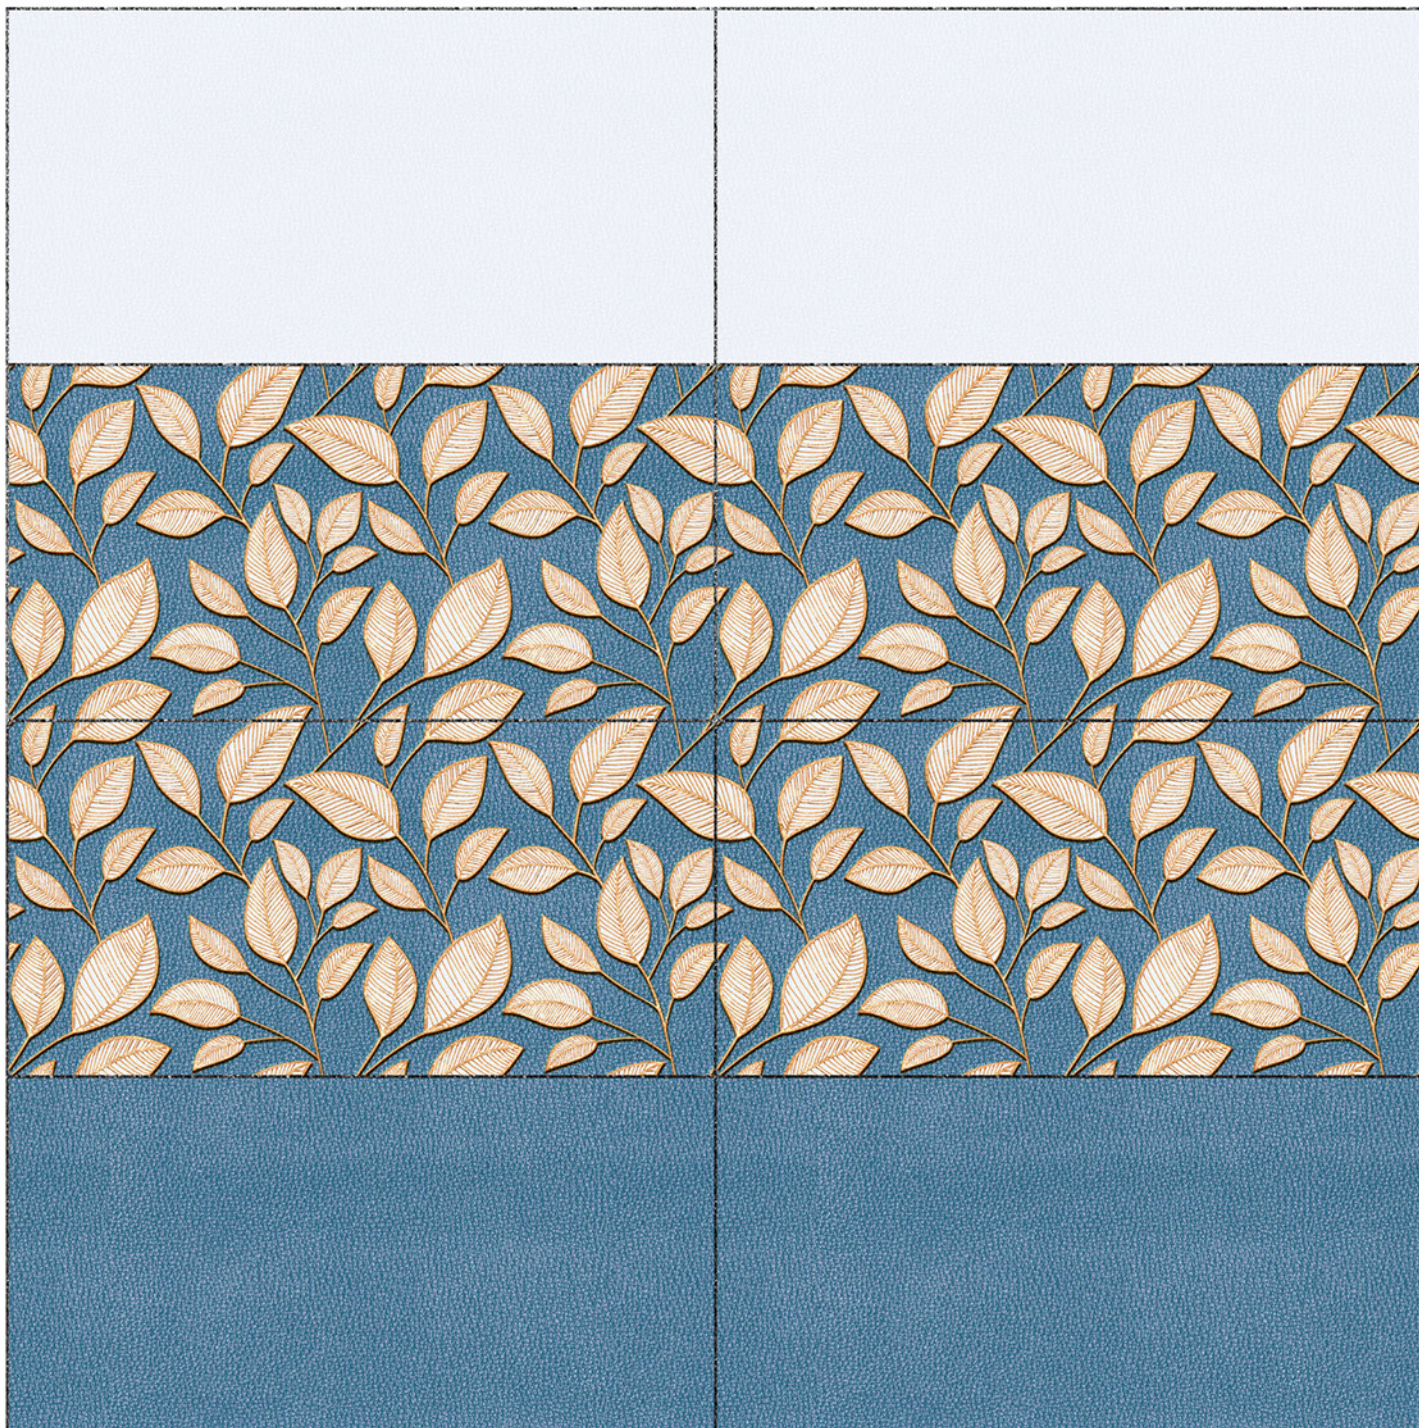

GLOSSY WallTiles Collection

24140

LT

HL

DK

Heat Resistance

100 % Waterproof

Durable

Resistance to Frost

12''x24''
300 x 600 mm