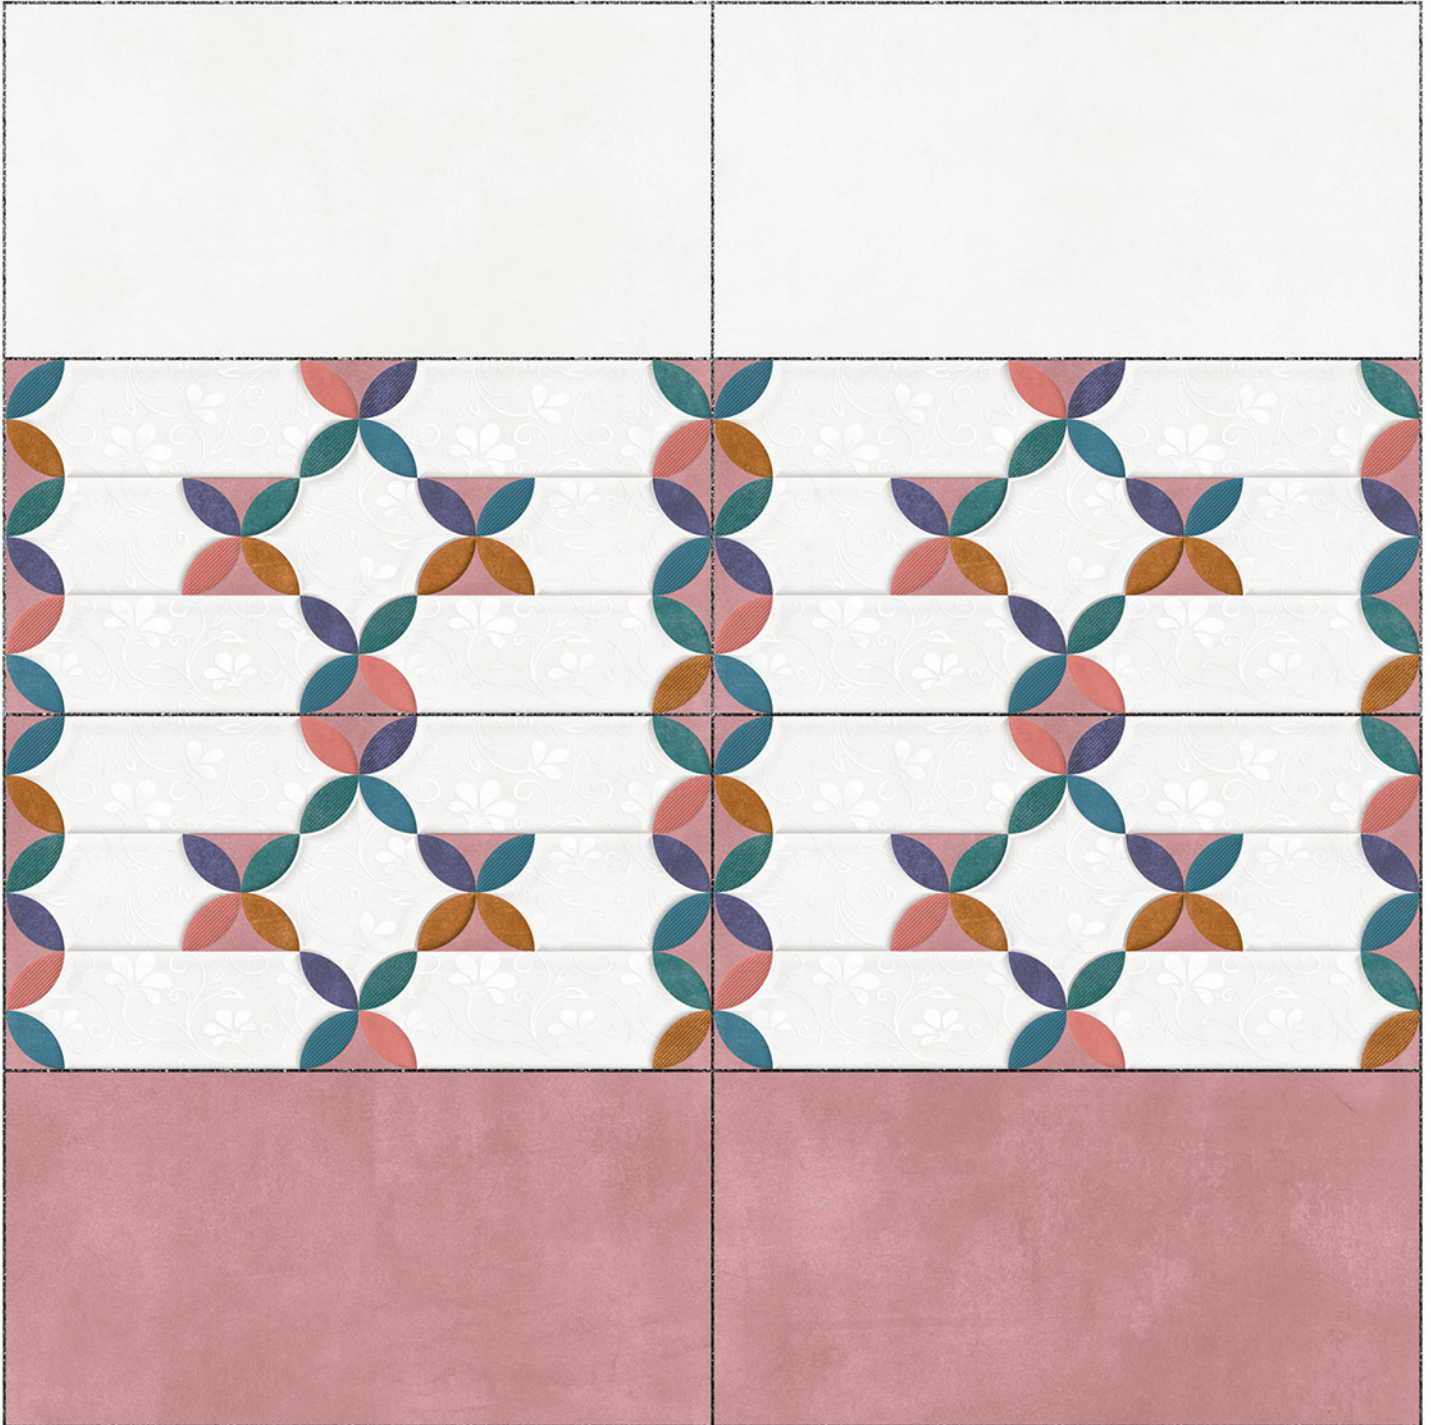

GLOSSY WallTiles Collection

24133

LT

HL1

DK

Heat Resistance

100 % Waterproof

Durable

Resistance to Frost

12''x24''
300 x 600 mm