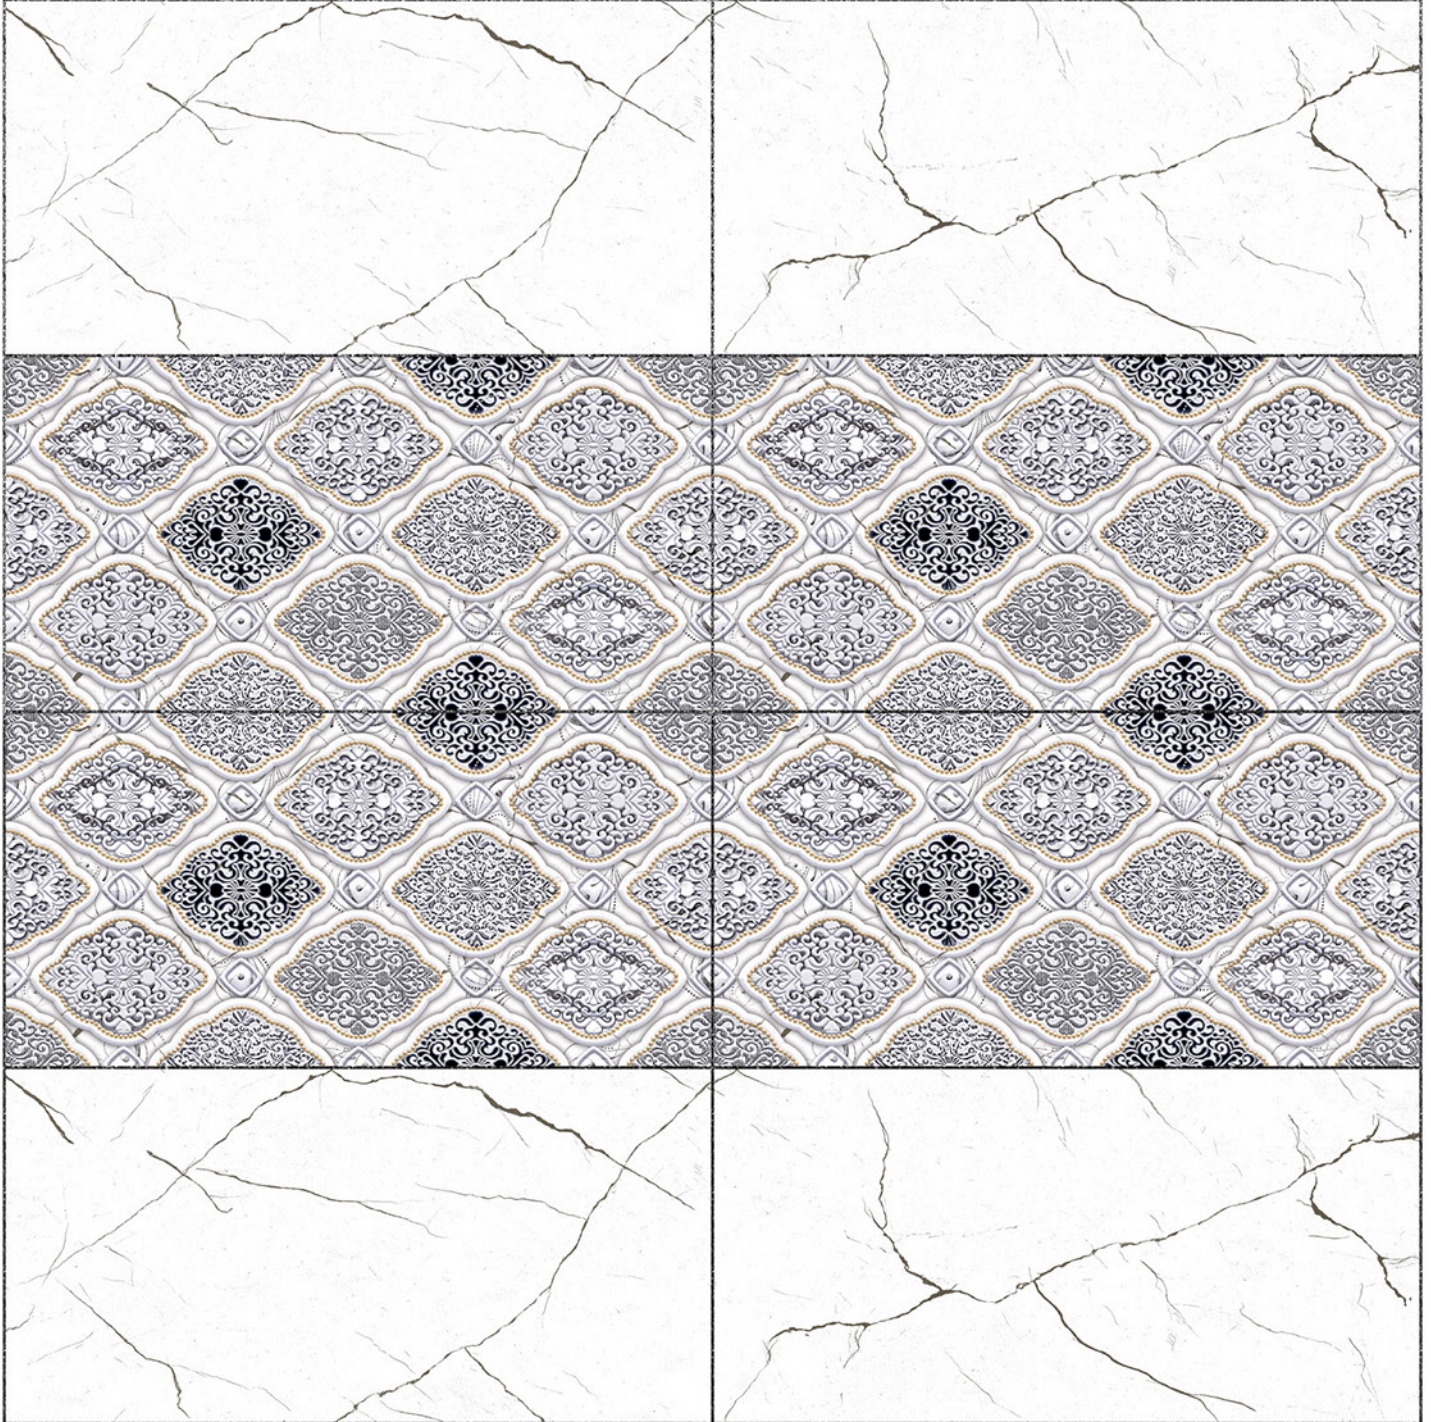

GLOSSY Wall Tiles Collection

24121

LT

HL

DK

Heat Resistance

100 % Waterproof

Durable

Resistance to Frost

12" x 24"
300 x 600 mm