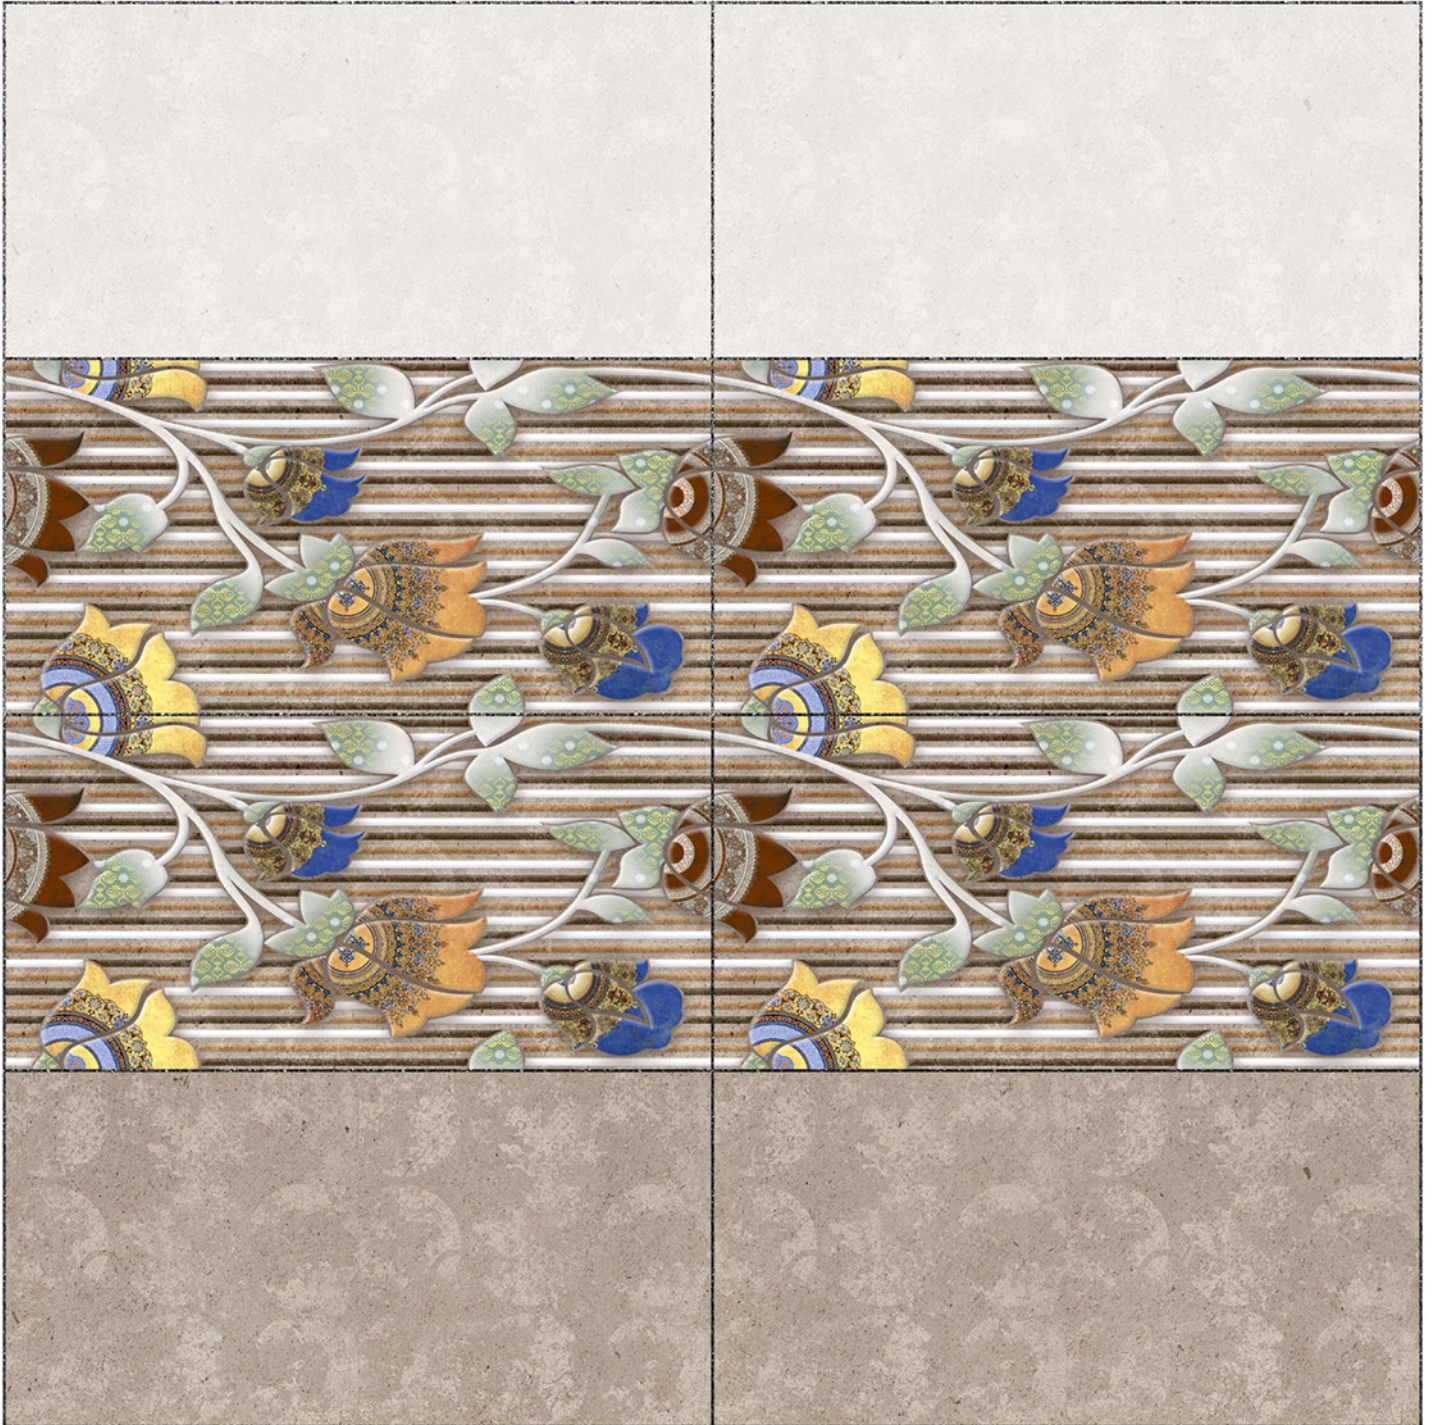

GLOSSY WallTiles Collection

24110

LT

HL

DK

Heat Resistance

100 % Waterproof

Durable

Resistance to Frost

12''x24''
300 x 600 mm