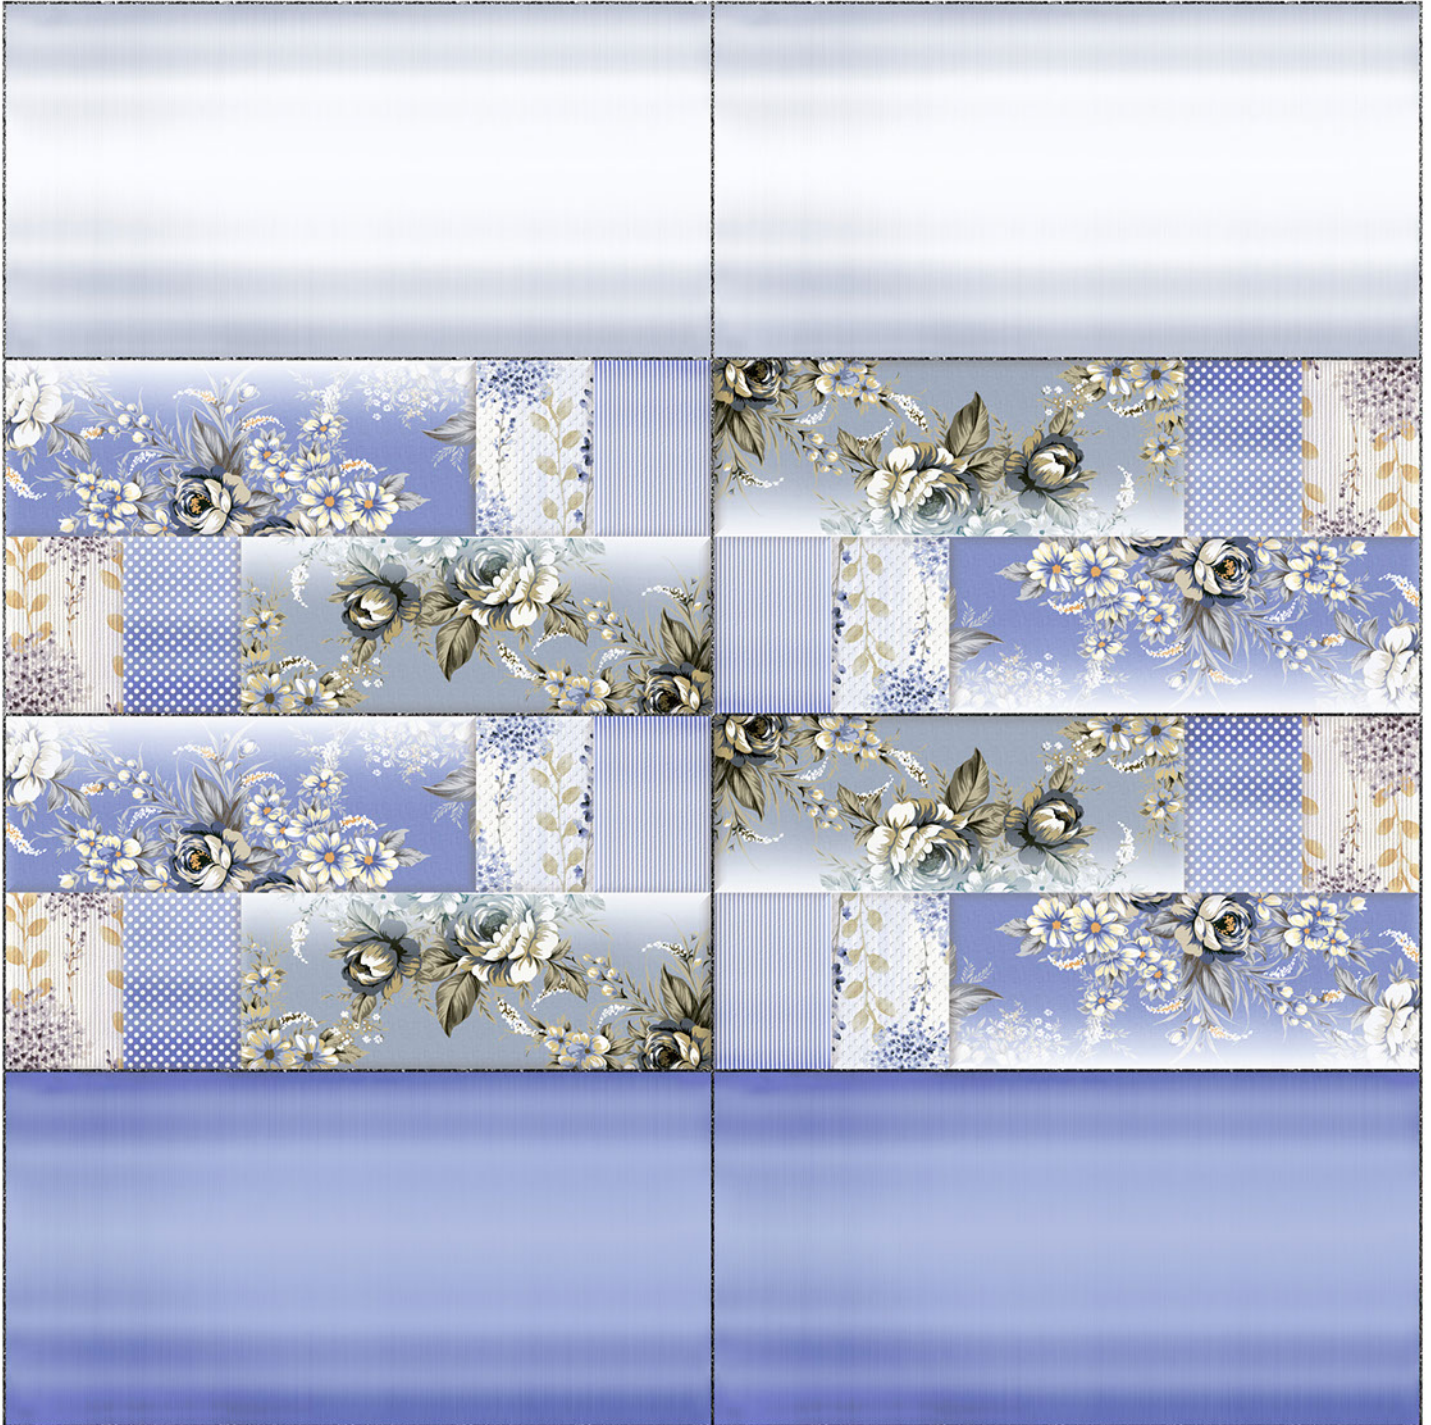

GLOSSY WallTiles Collection

24149

LT

HL1

DK

Heat Resistance

100 % Waterproof

Durable

Resistance to Frost

12''x24''
300 x 600 mm