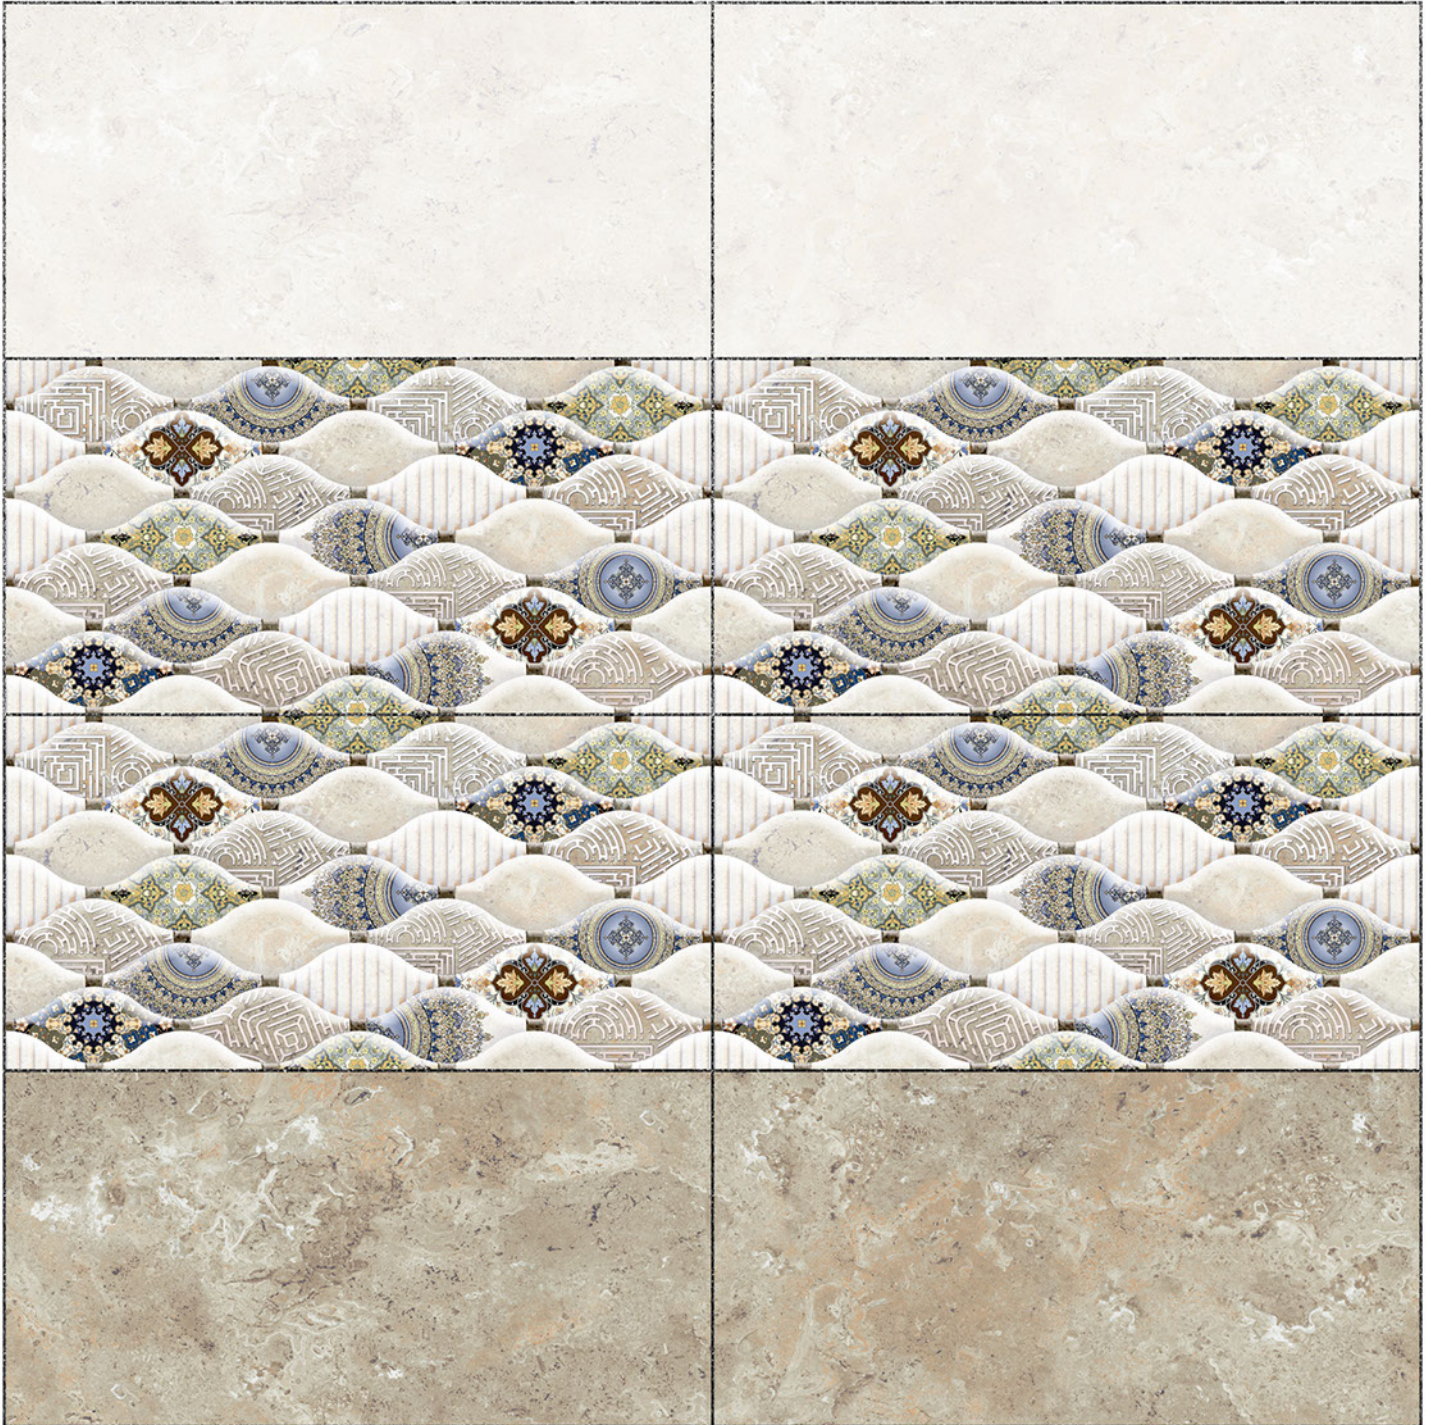

GLOSSY Wall Tiles Collection

24114

LT

HL

DK

Heat Resistance

100 % Waterproof

Durable

Resistance to Frost

12''x24''
300 x 600 mm