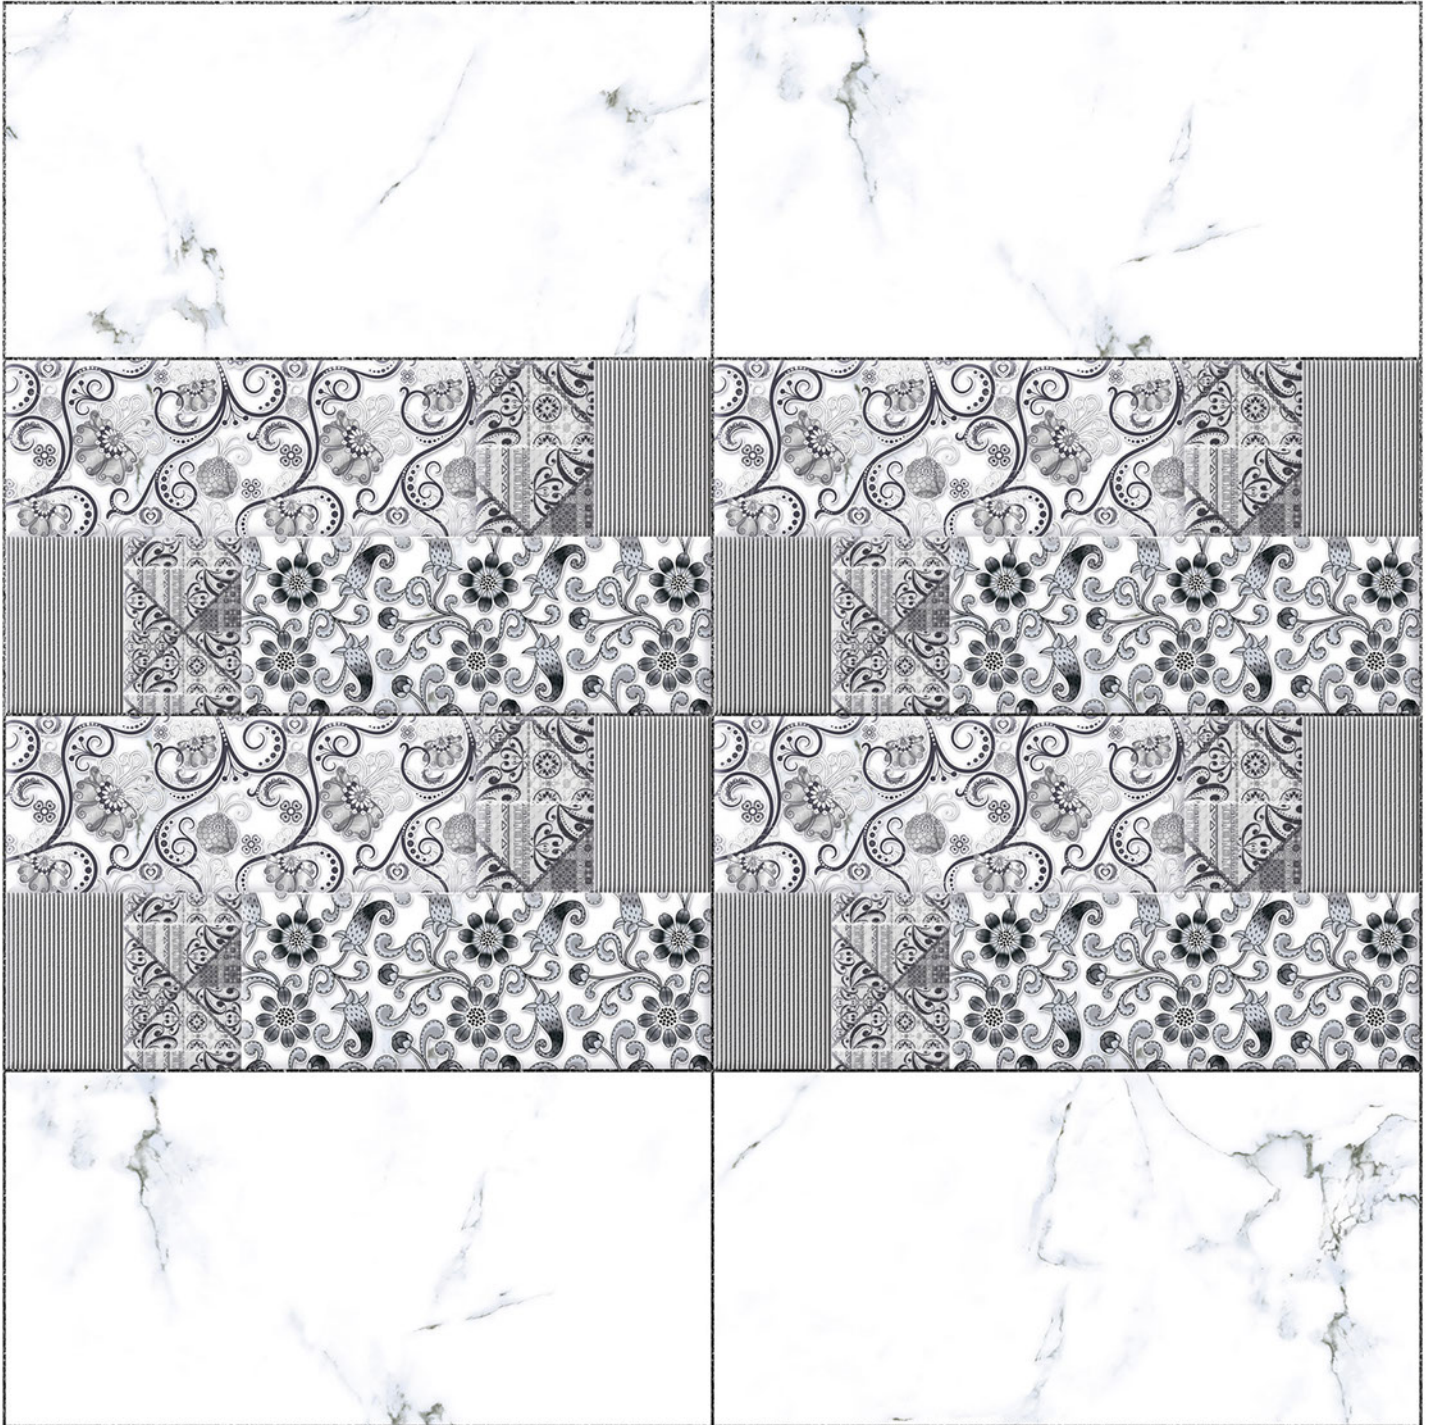

GLOSSY WallTiles Collection

24169

LT

HL

DK

Heat Resistance

100 % Waterproof

Durable

Resistance to Frost

12" x 24"
300 x 600 mm