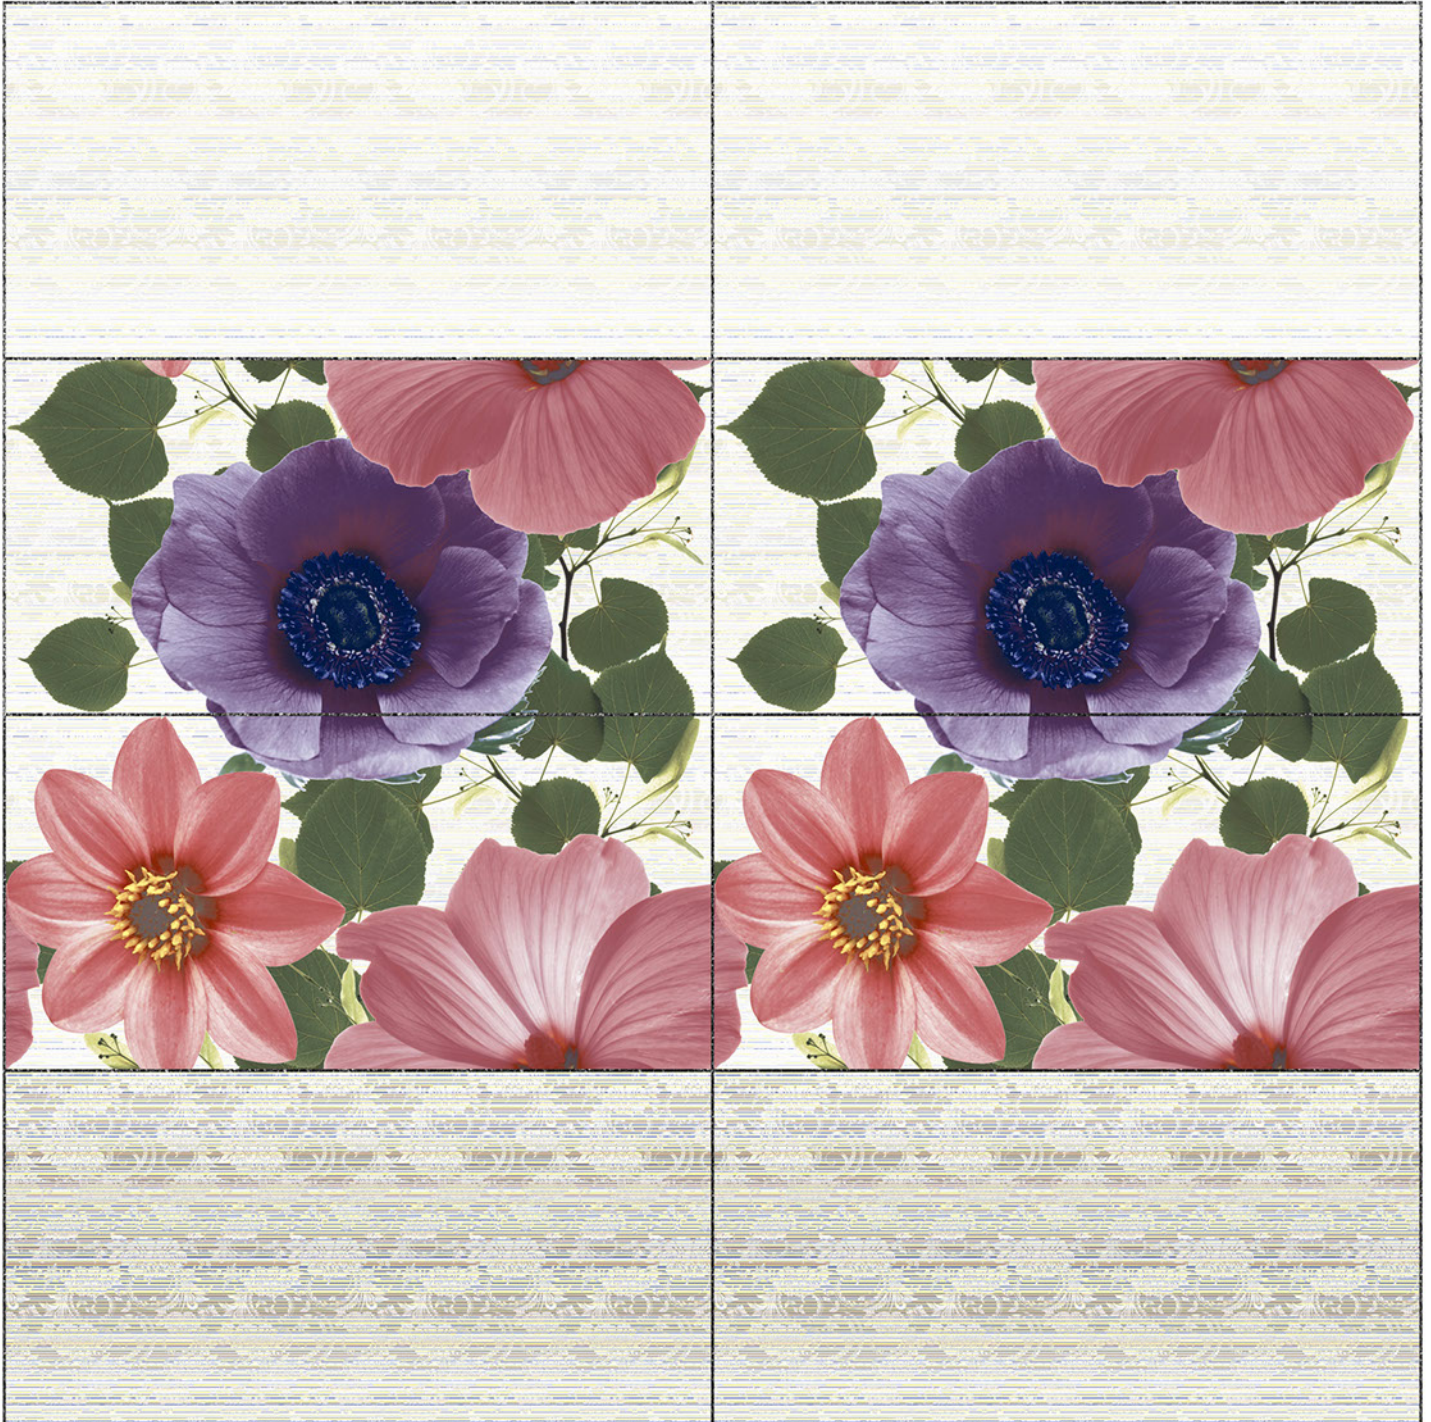

GLOSSY WallTiles Collection

24172

LT

HL1

HL2

DK

Heat Resistance

100 % Waterproof

Durable

Resistance to Frost

12" x 24"
300 x 600 mm