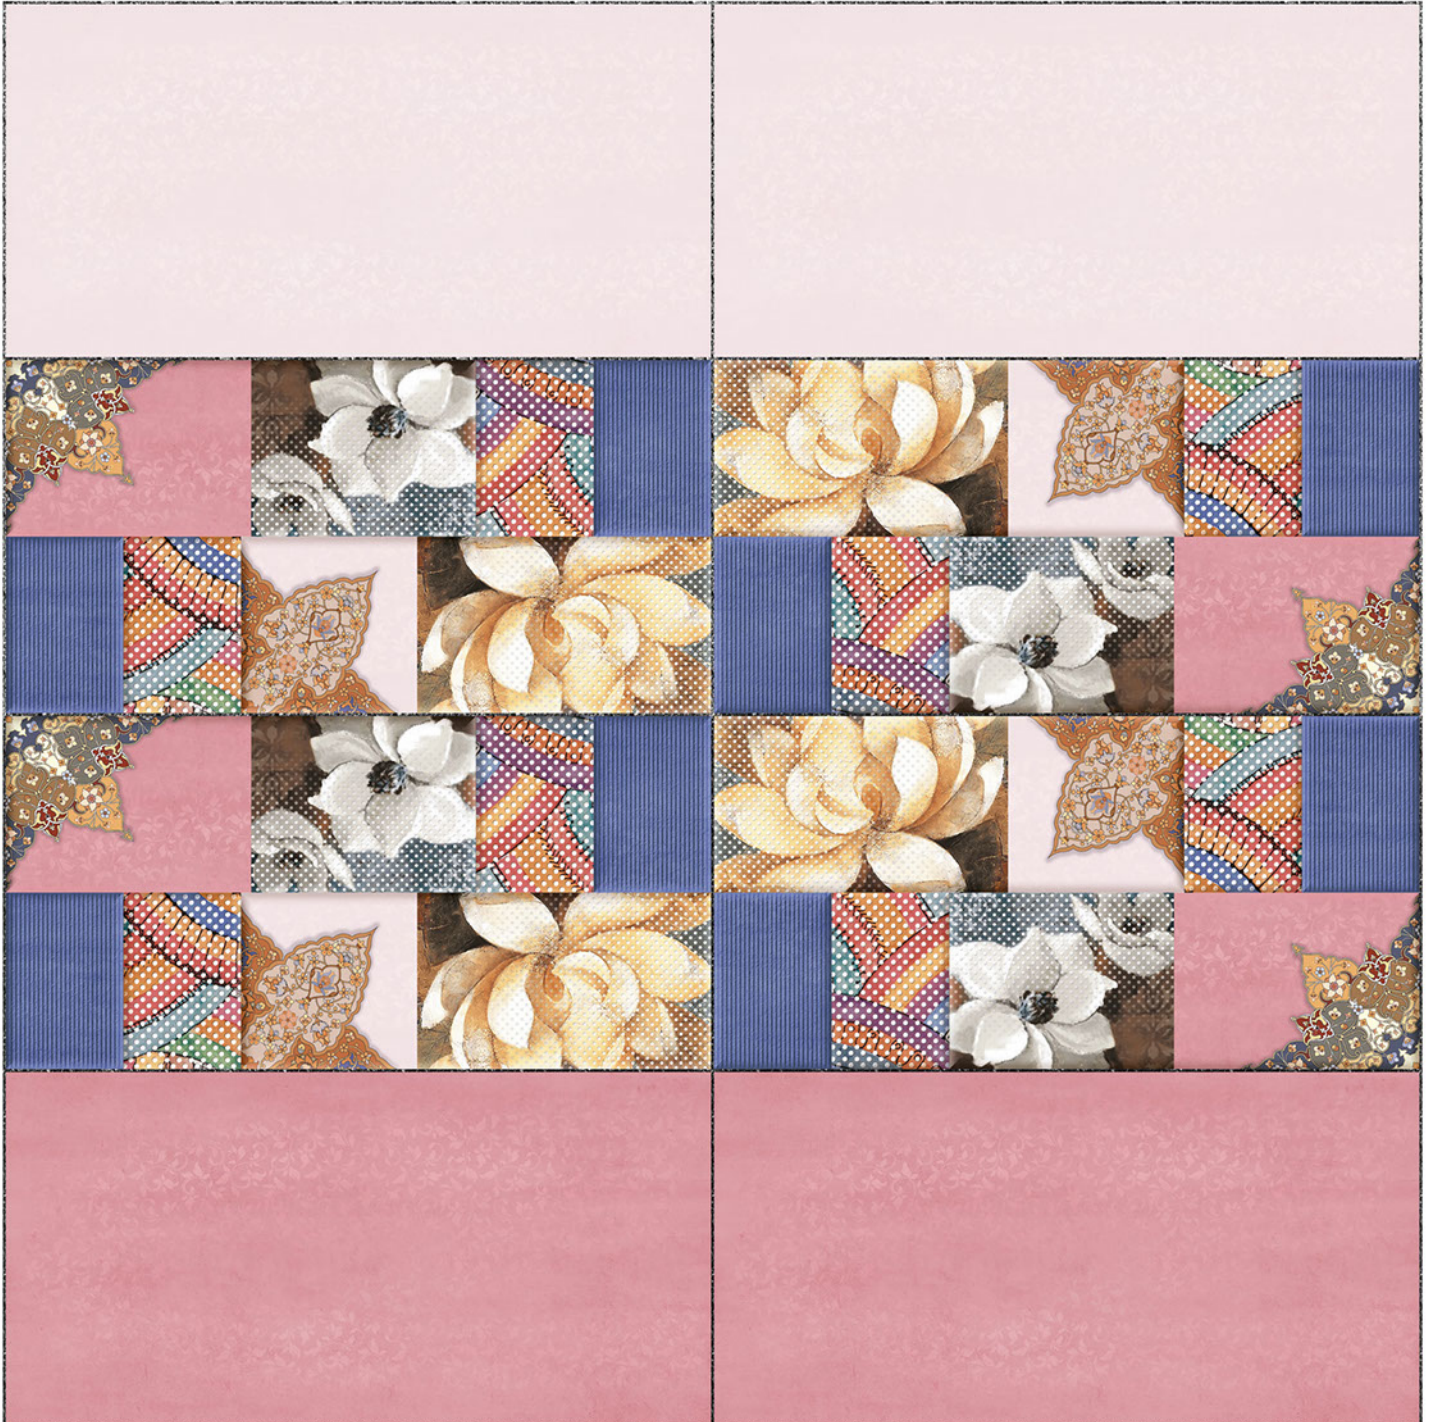

GLOSSY WallTiles Collection

24182

LT

HL

DK

Heat Resistance

100 % Waterproof

Durable

Resistance to Frost

12" x 24"
300 x 600 mm