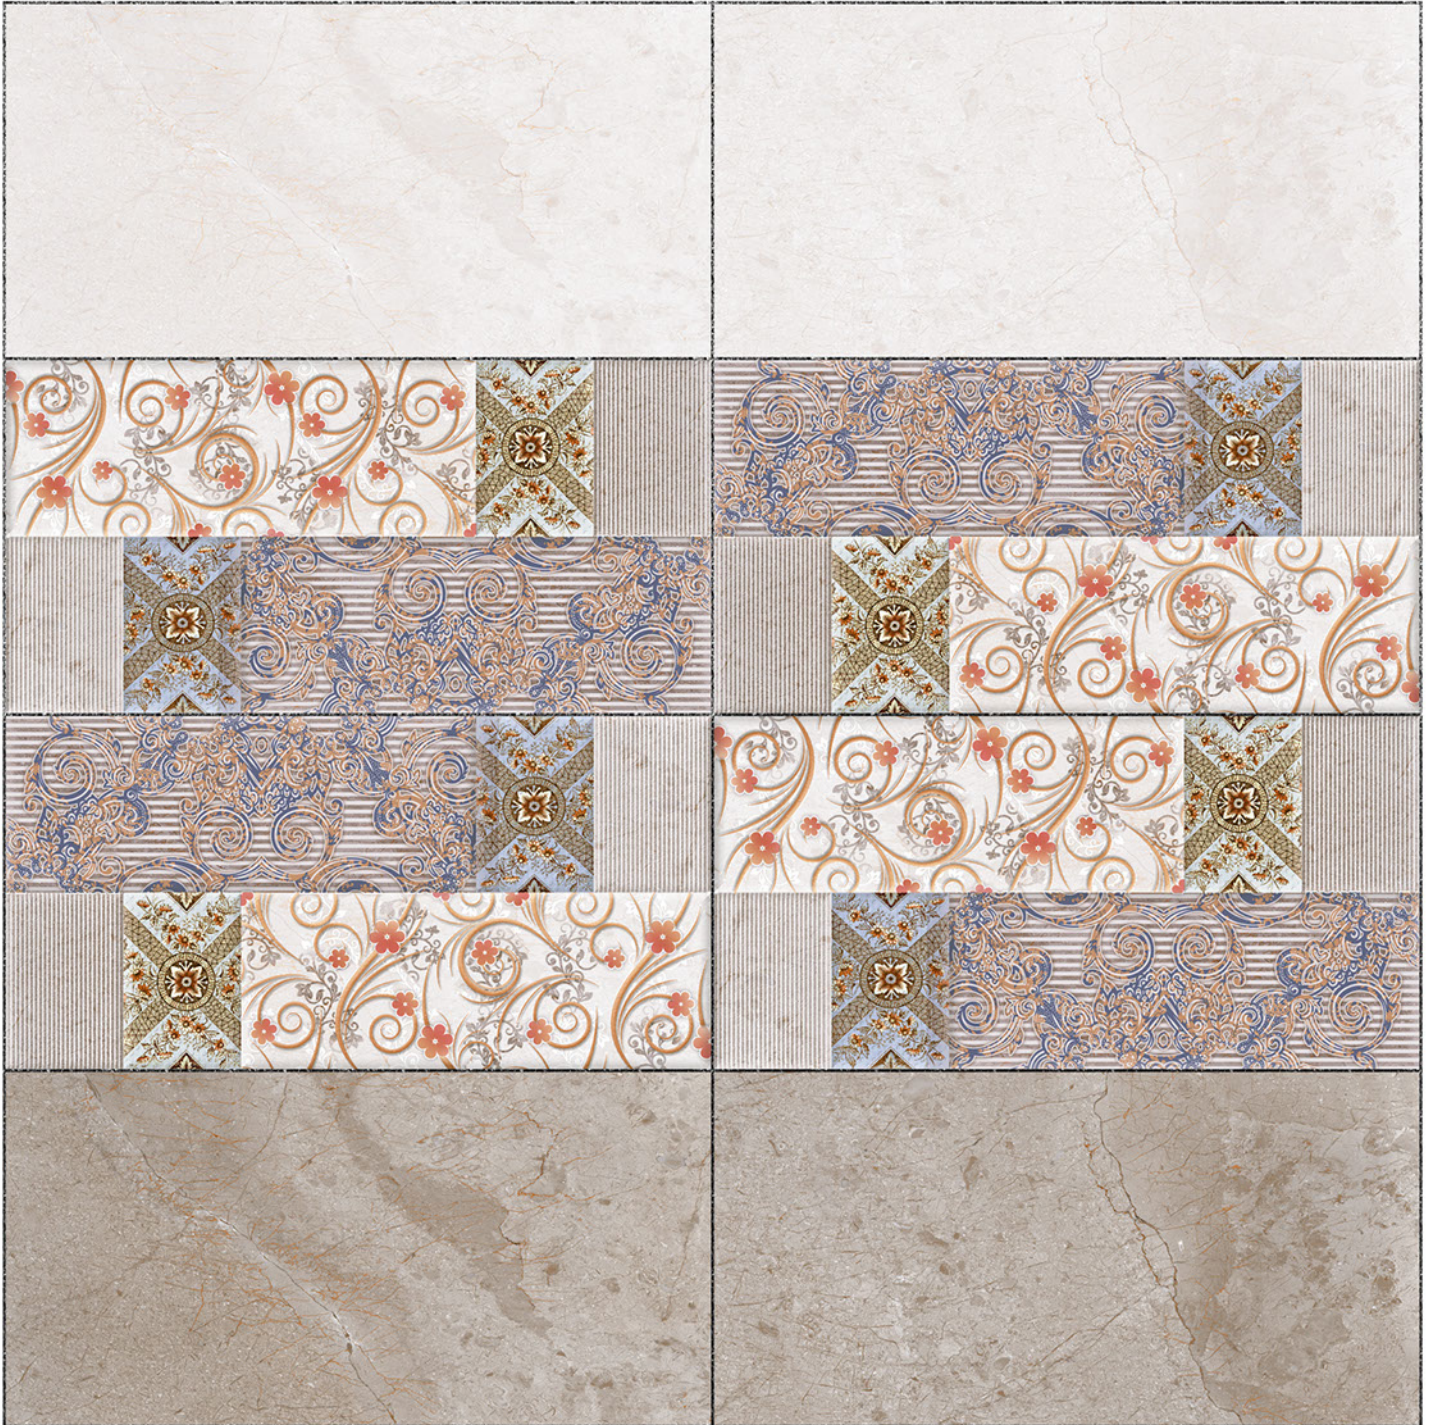

GLOSSY Wall Tiles Collection

24165

LT

HL

DK

Heat Resistance

100 % Waterproof

Durable

Resistance to Frost

12" x 24"
300 x 600 mm