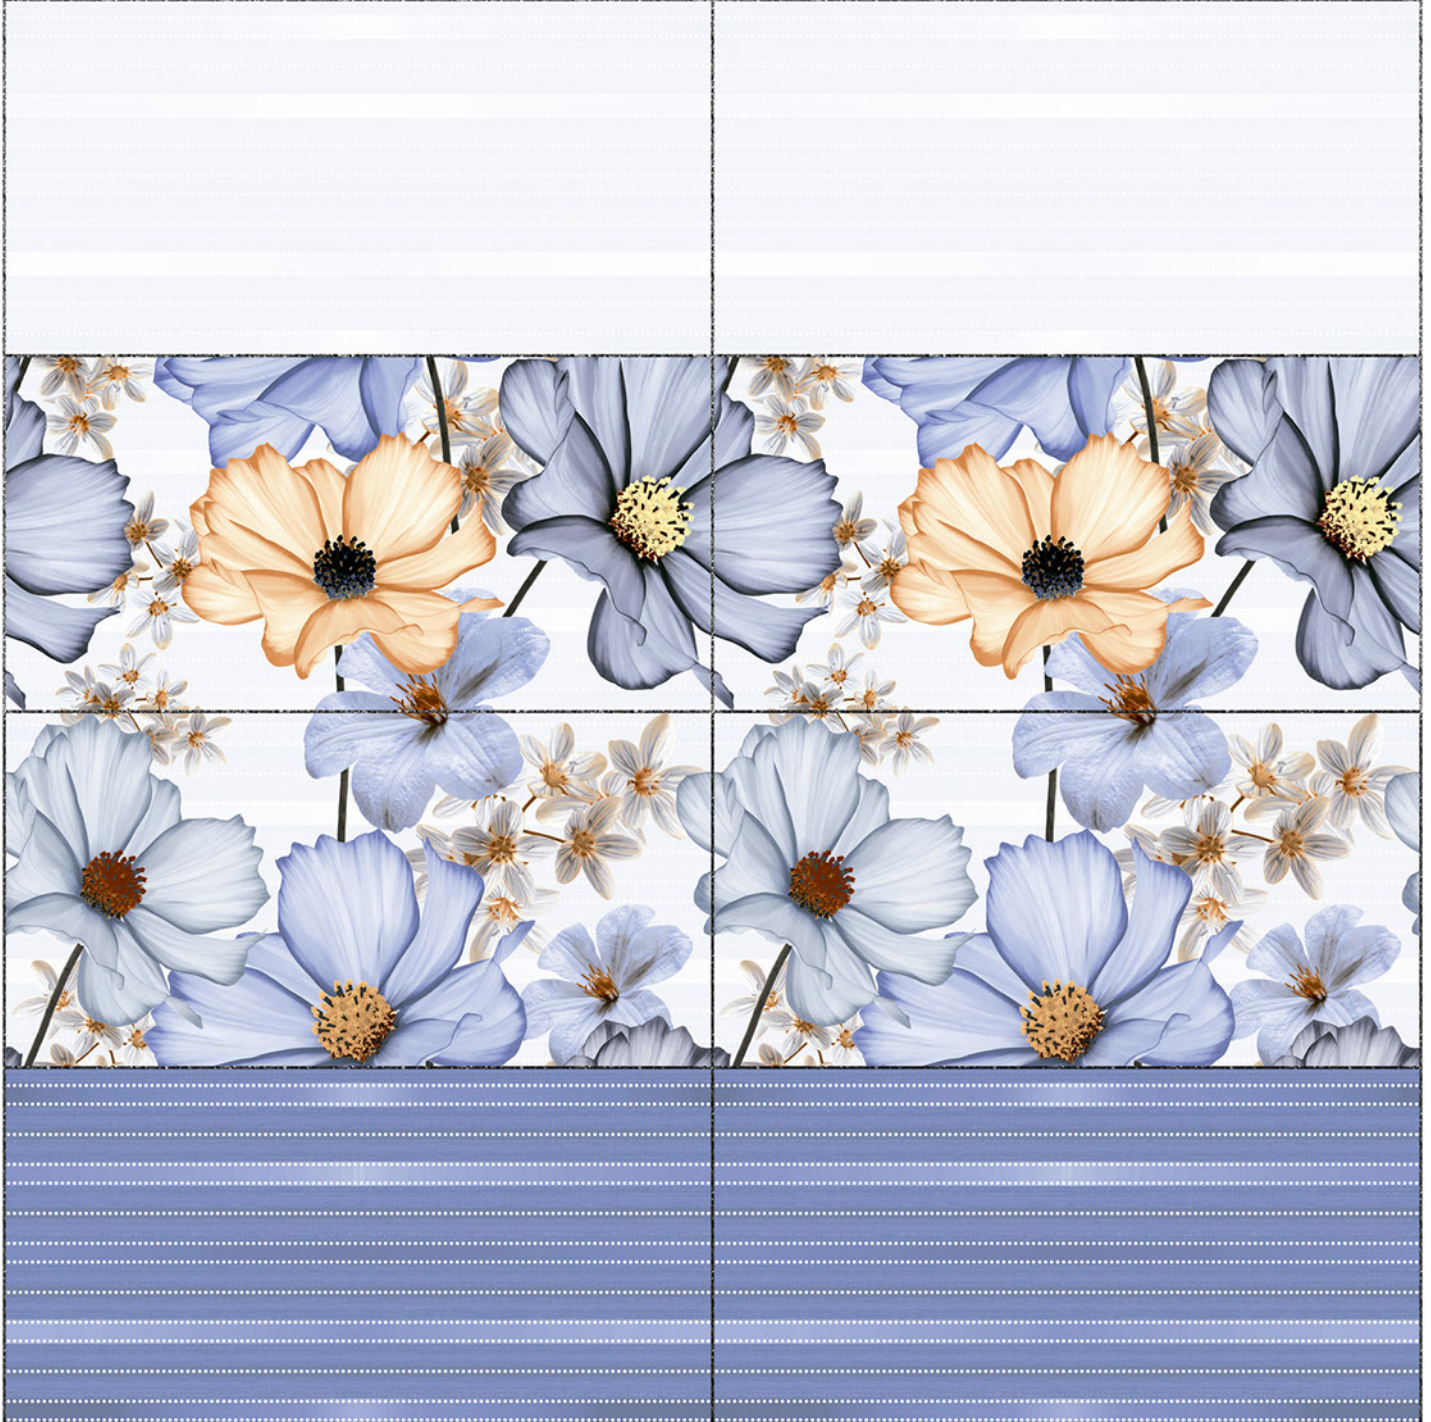

GLOSSY WallTiles Collection

24178

LT

HL1

HL2

DK

Heat Resistance

100 % Waterproof

Durable

Resistance to Frost

12''x24''
300 x 600 mm