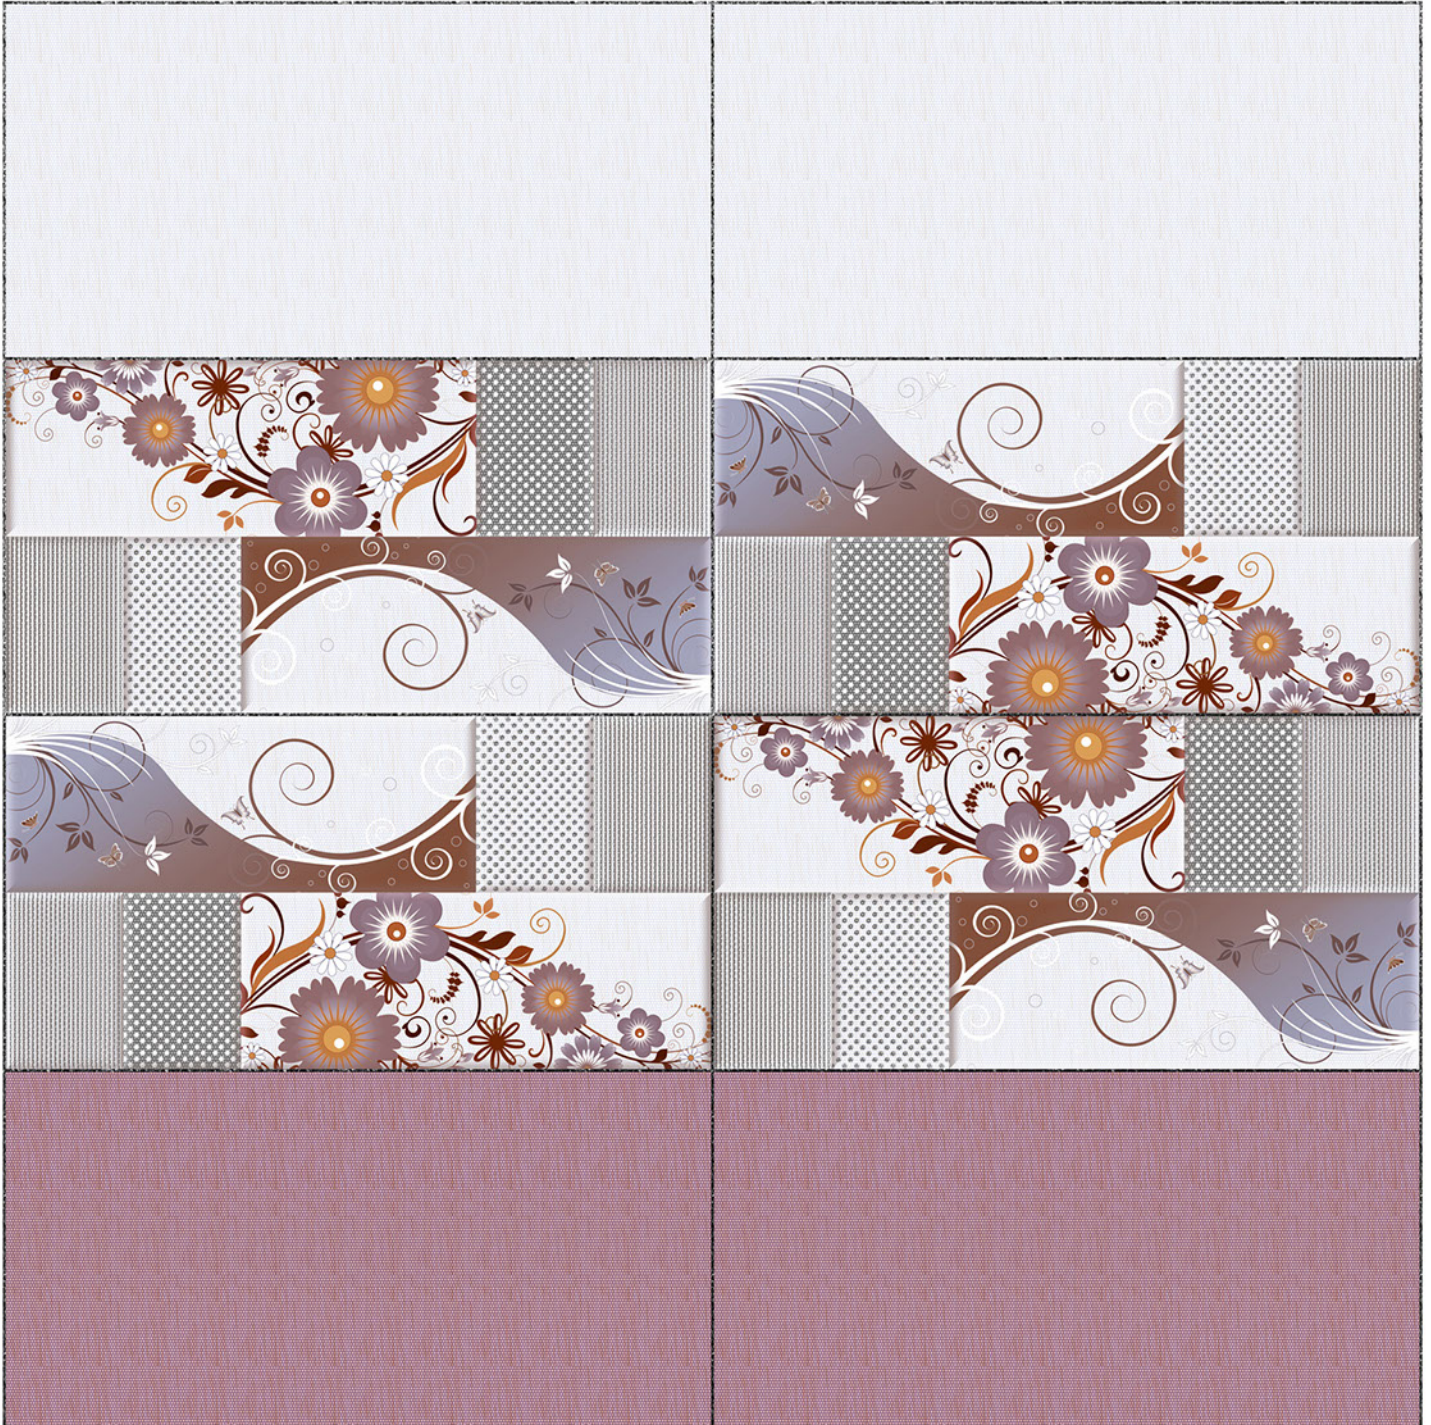

HL

DK

Heat Resistance

100 % Waterproof

Durable

Resistance to Frost

12''x24''
300 x 600 mm

GLOSSY WallTiles Collection