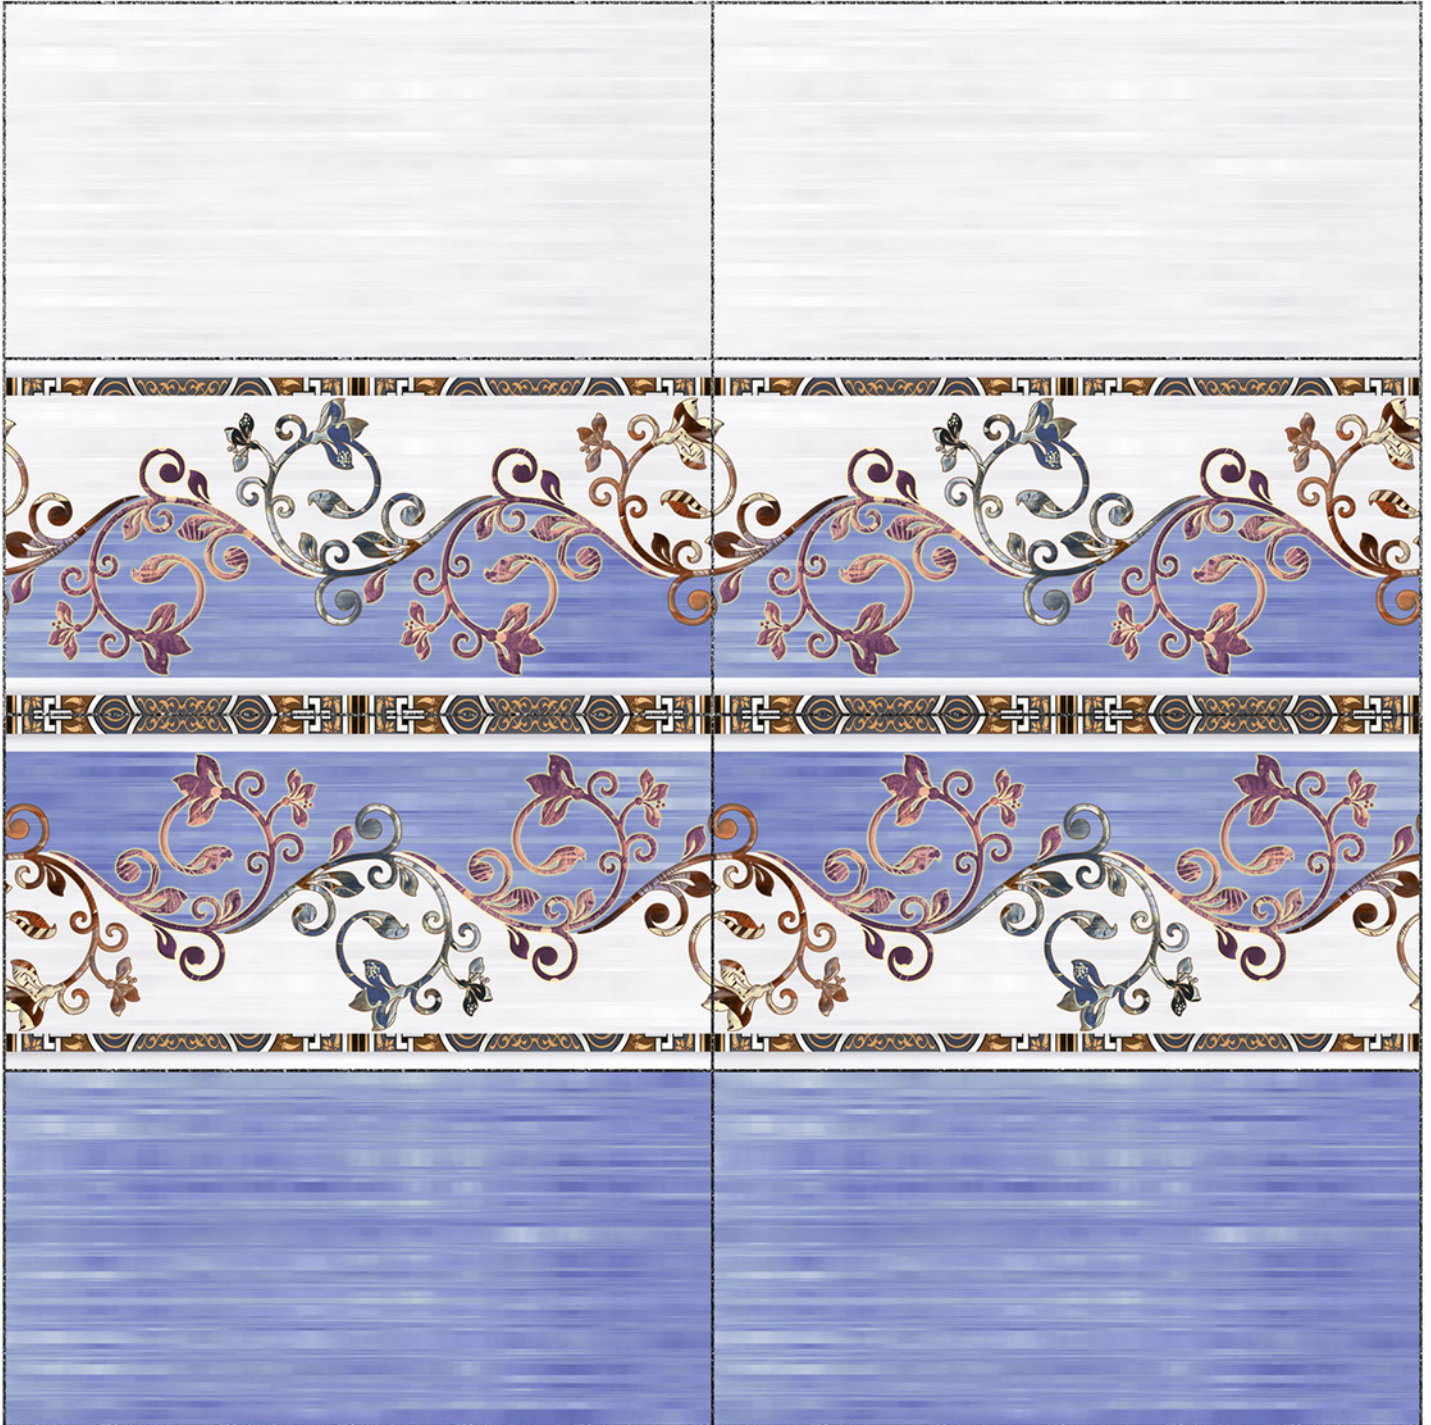

Heat Resistance

100 % Waterproof

Durable

Resistance to Frost

12''x24''
300 x 600 mm

GLOSSY WallTiles Collection

24152

LT