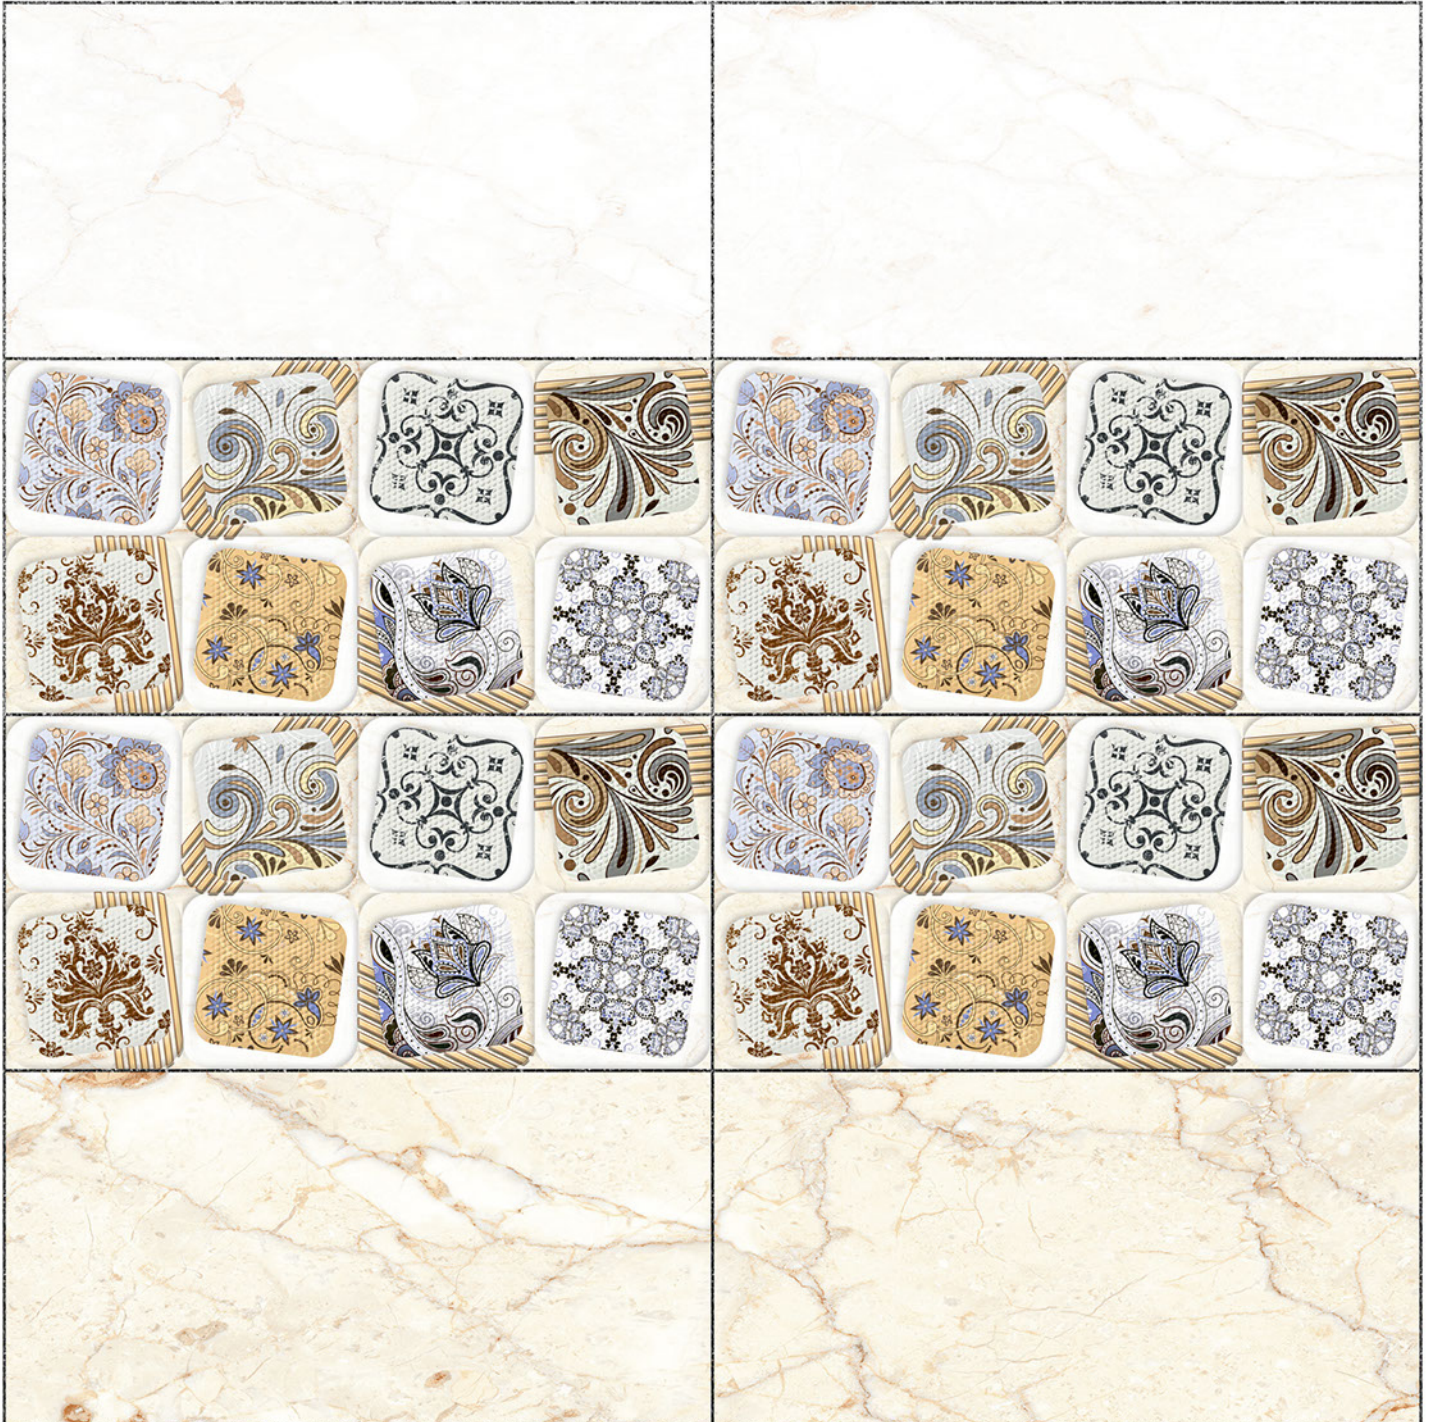

Heat Resistance

100 % Waterproof

Durable

Resistance to Frost

12''x24''
300 x 600 mm

GLOSSY WallTiles Collection

24167

LT