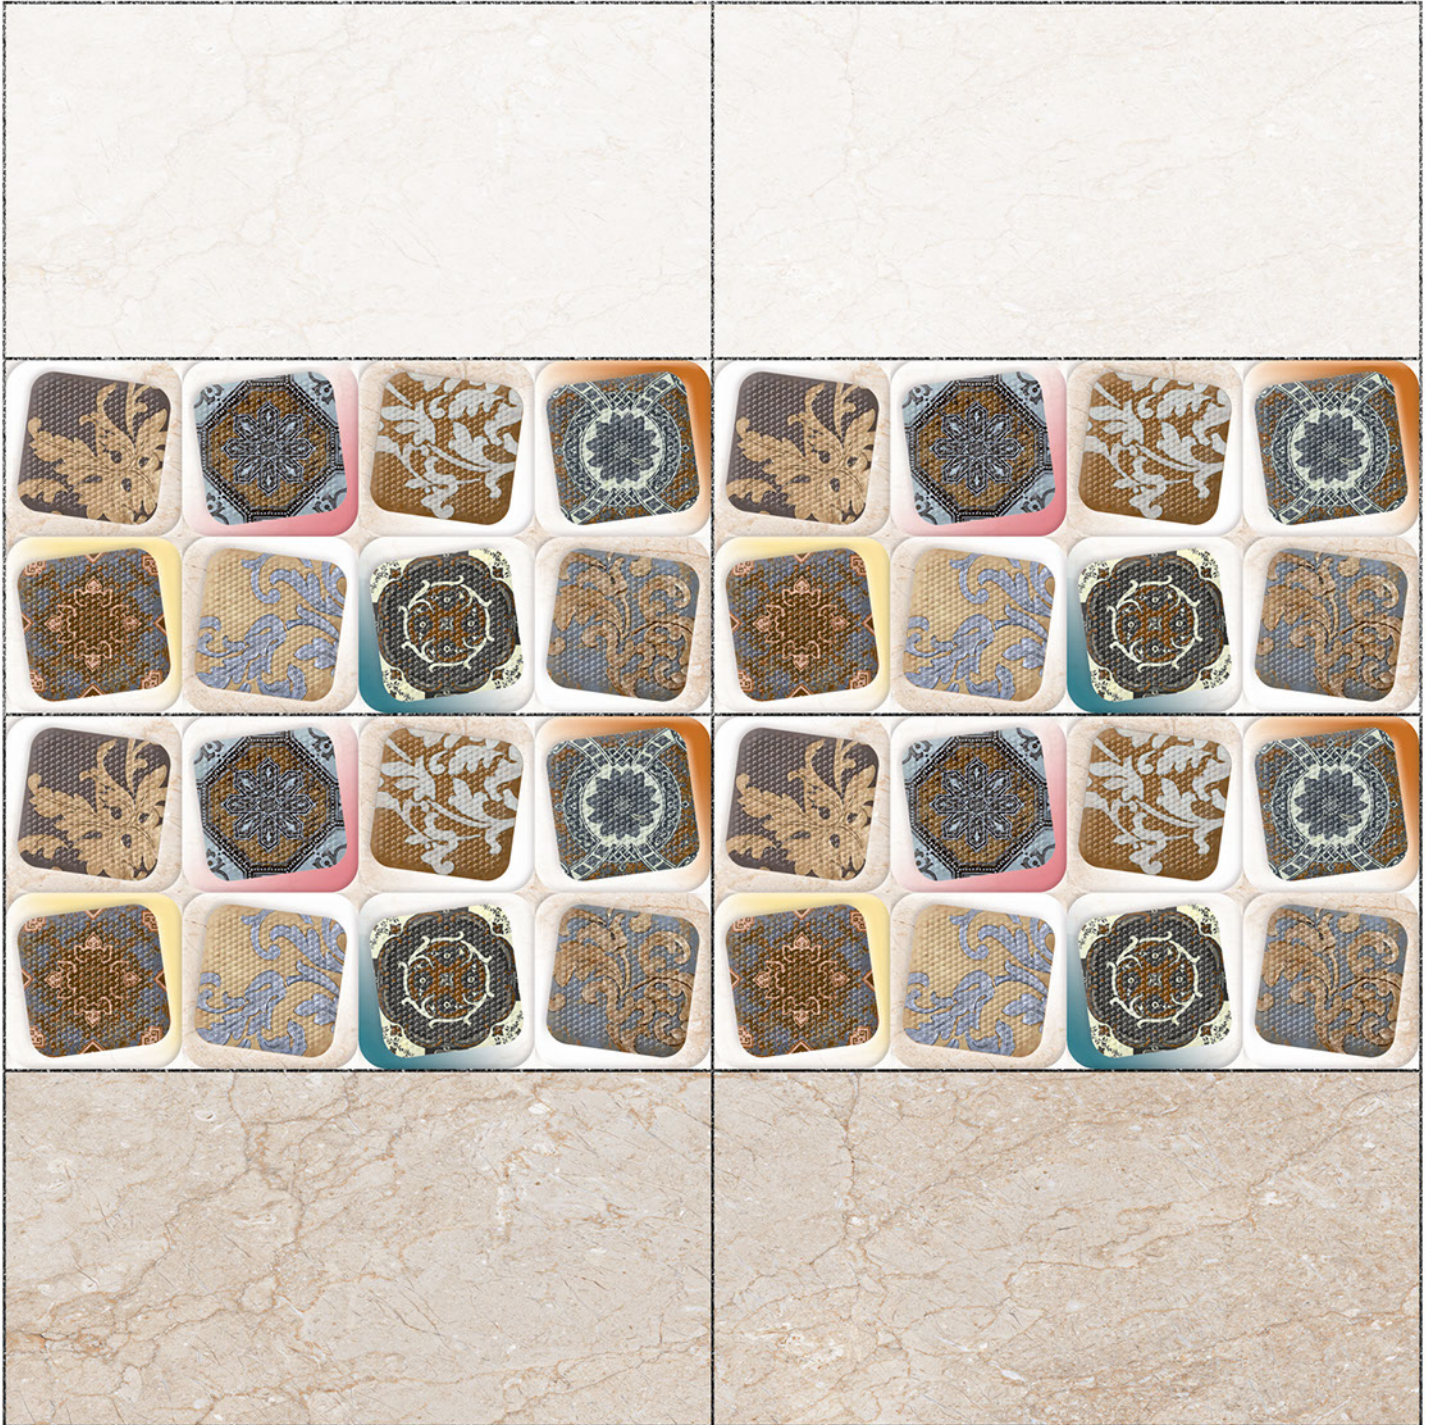

HL

DK

Heat Resistance

100 %Waterproof

Durable

Resistance to Frost

12''x24''
300 x 600 mm

GLOSSY WallTiles Collection