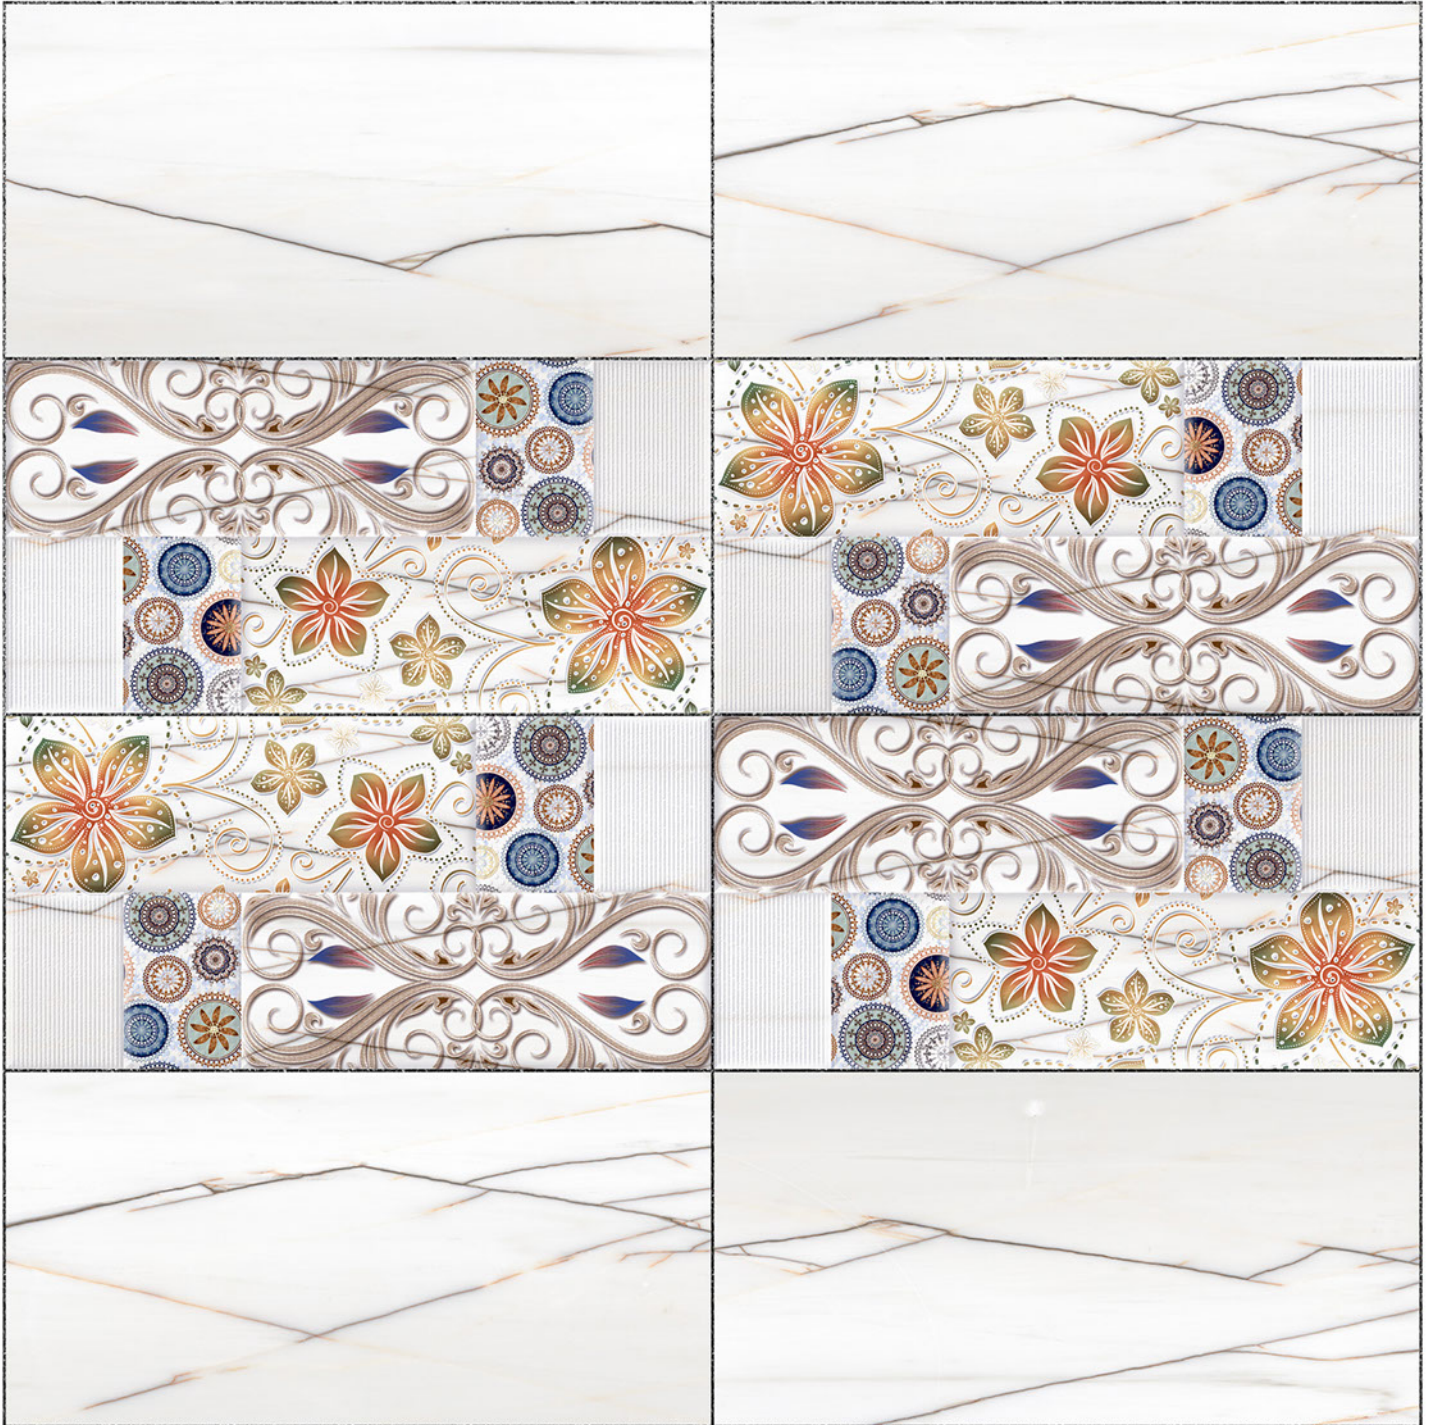

GLOSSY WallTiles Collection

24176

LT

HL

DK

Heat Resistance

100 % Waterproof

Durable

Resistance to Frost

12''x24''
300 x 600 mm