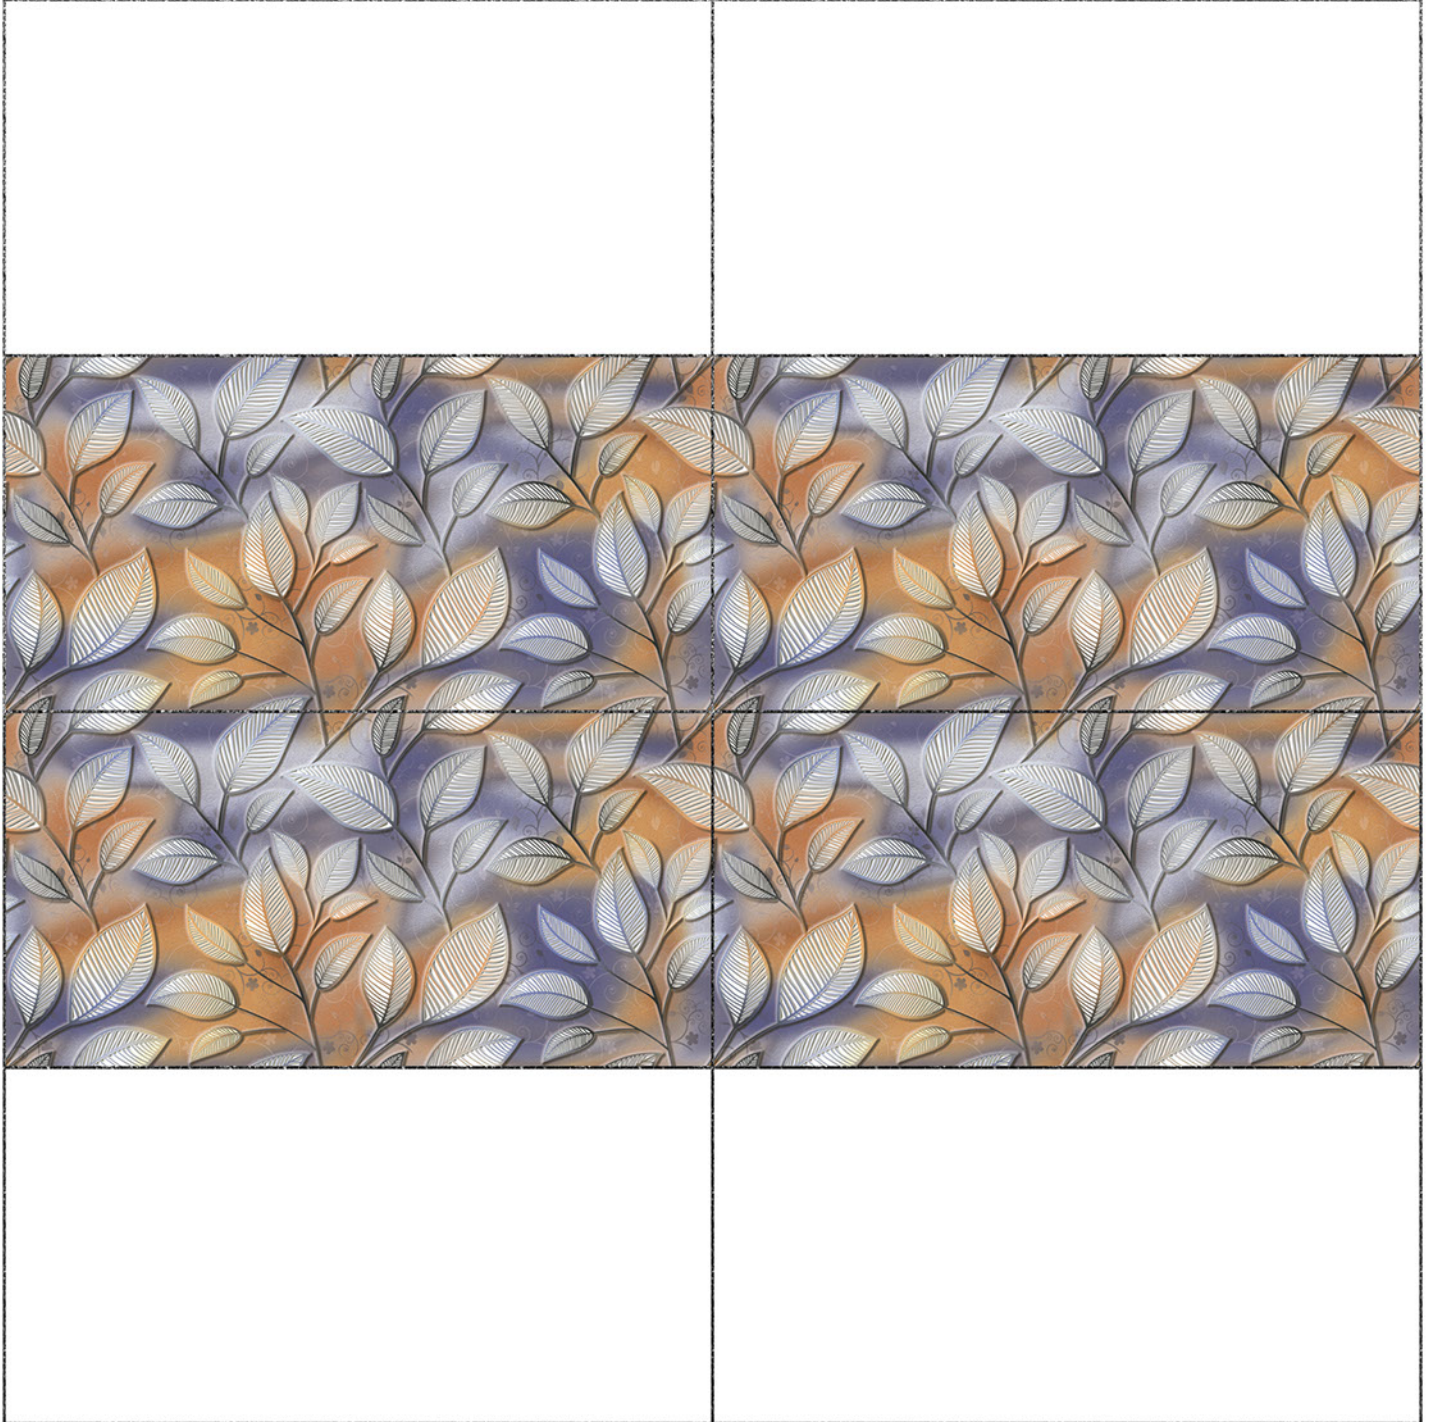

GLOSSY
WallTiles
Collection

24246

LT

HL

DK

Heat Resistance

100 % Waterproof

Durable

Resistance to Frost

12" x 24"
300 x 600 mm