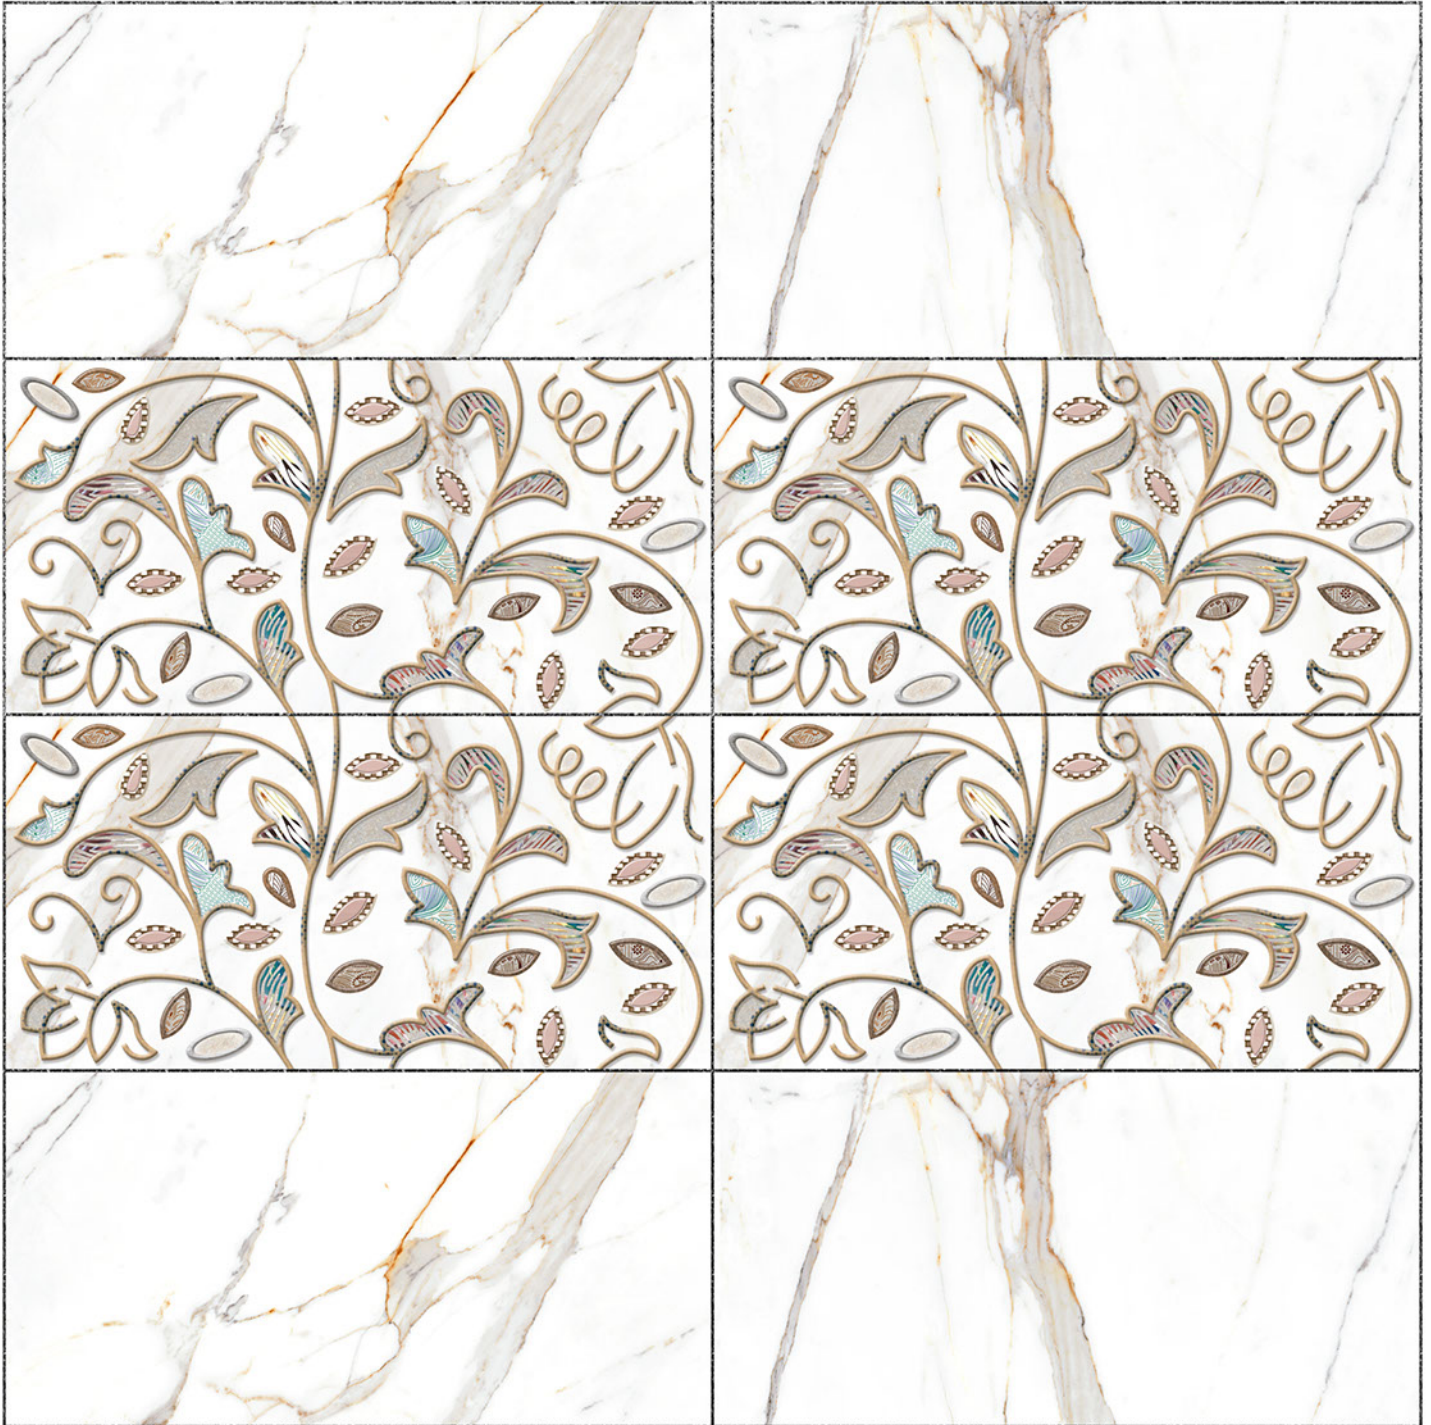

GLOSSY WallTiles Collection

24227

LT

HL2

DK

Heat Resistance

100 % Waterproof

Durable

Resistance to Frost

12''x24''
300 x 600 mm