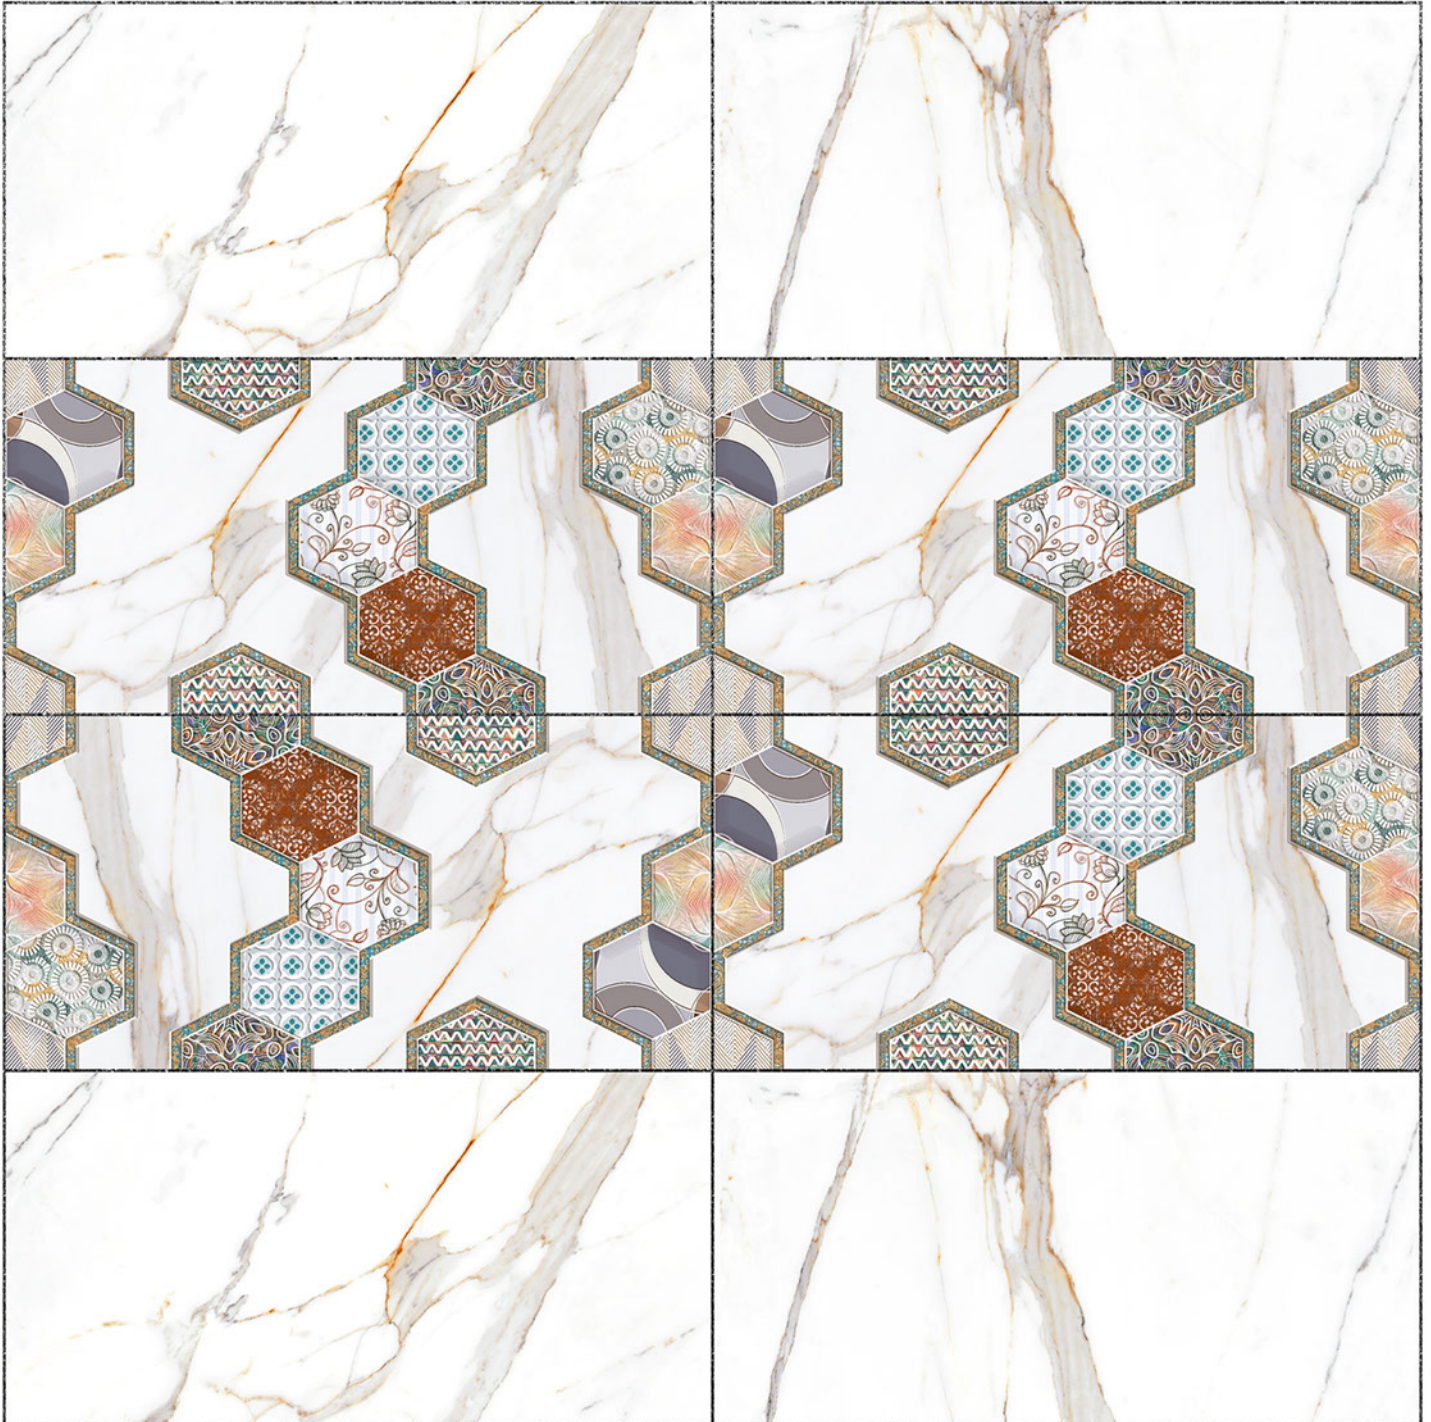

GLOSSY WallTiles Collection

24227

LT

HL1

DK

Heat Resistance

100 % Waterproof

Durable

Resistance to Frost

12''x24''
300 x 600 mm