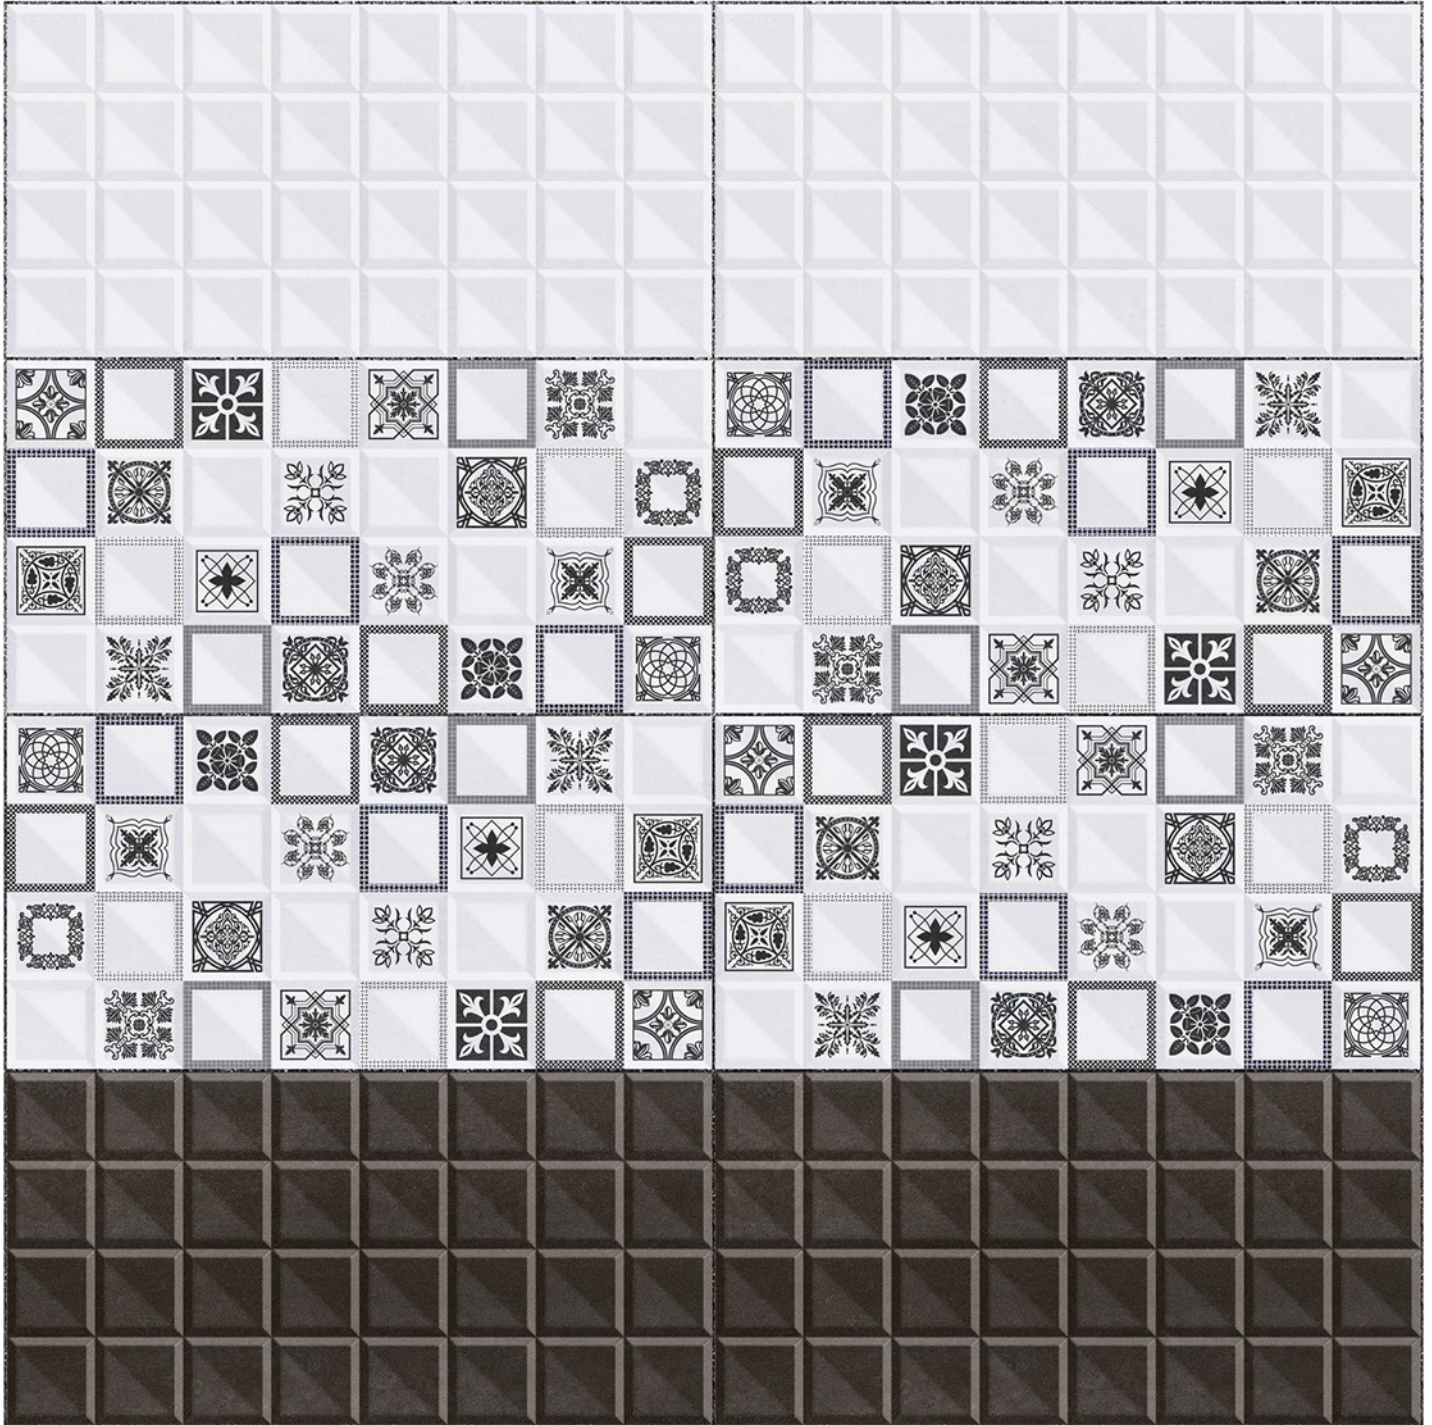

GLOSSY WallTiles Collection

24234

LT

HL

DK

Heat Resistance

100 % Waterproof

Durable

Resistance to Frost

12" x 24"
300 x 600 mm