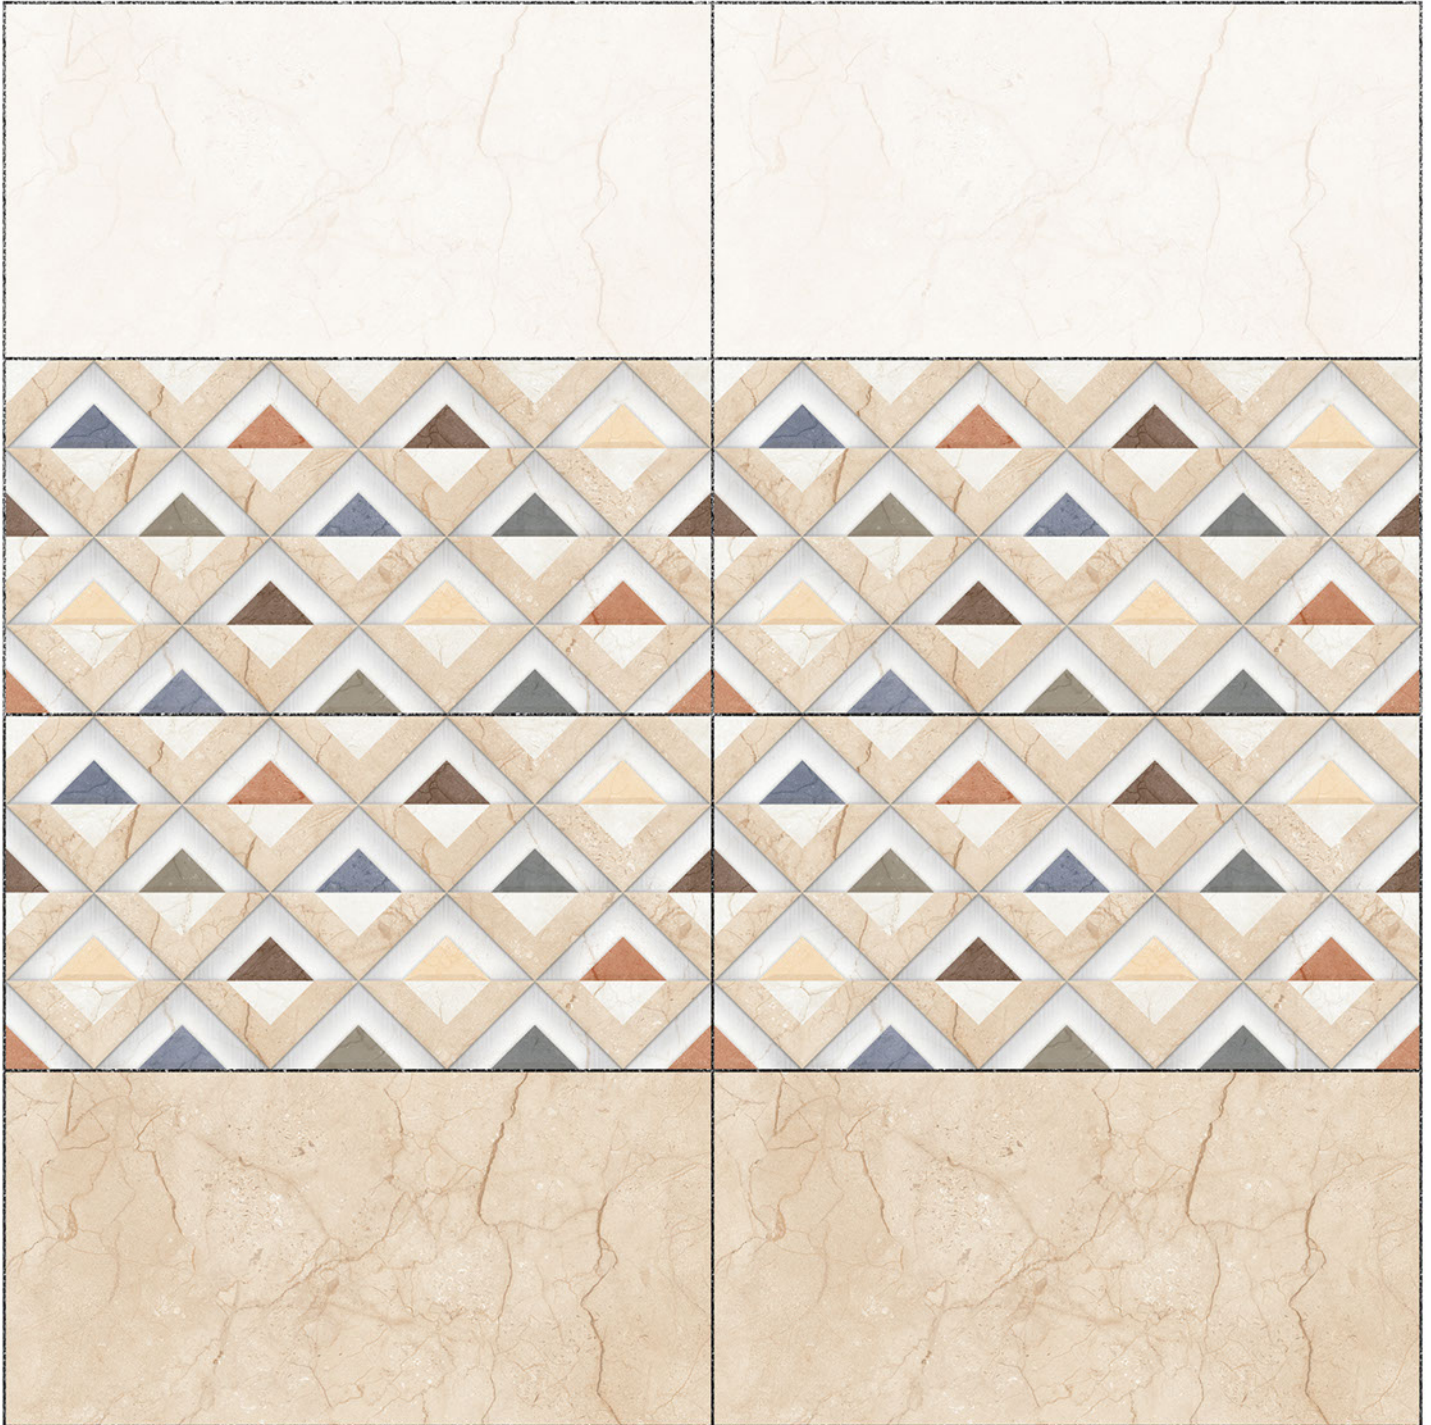

GLOSSY
WallTiles
Collection

24249

LT

HL1

DK

Heat Resistance

100 % Waterproof

Durable

Resistance to Frost

12''x24''
300 x 600 mm