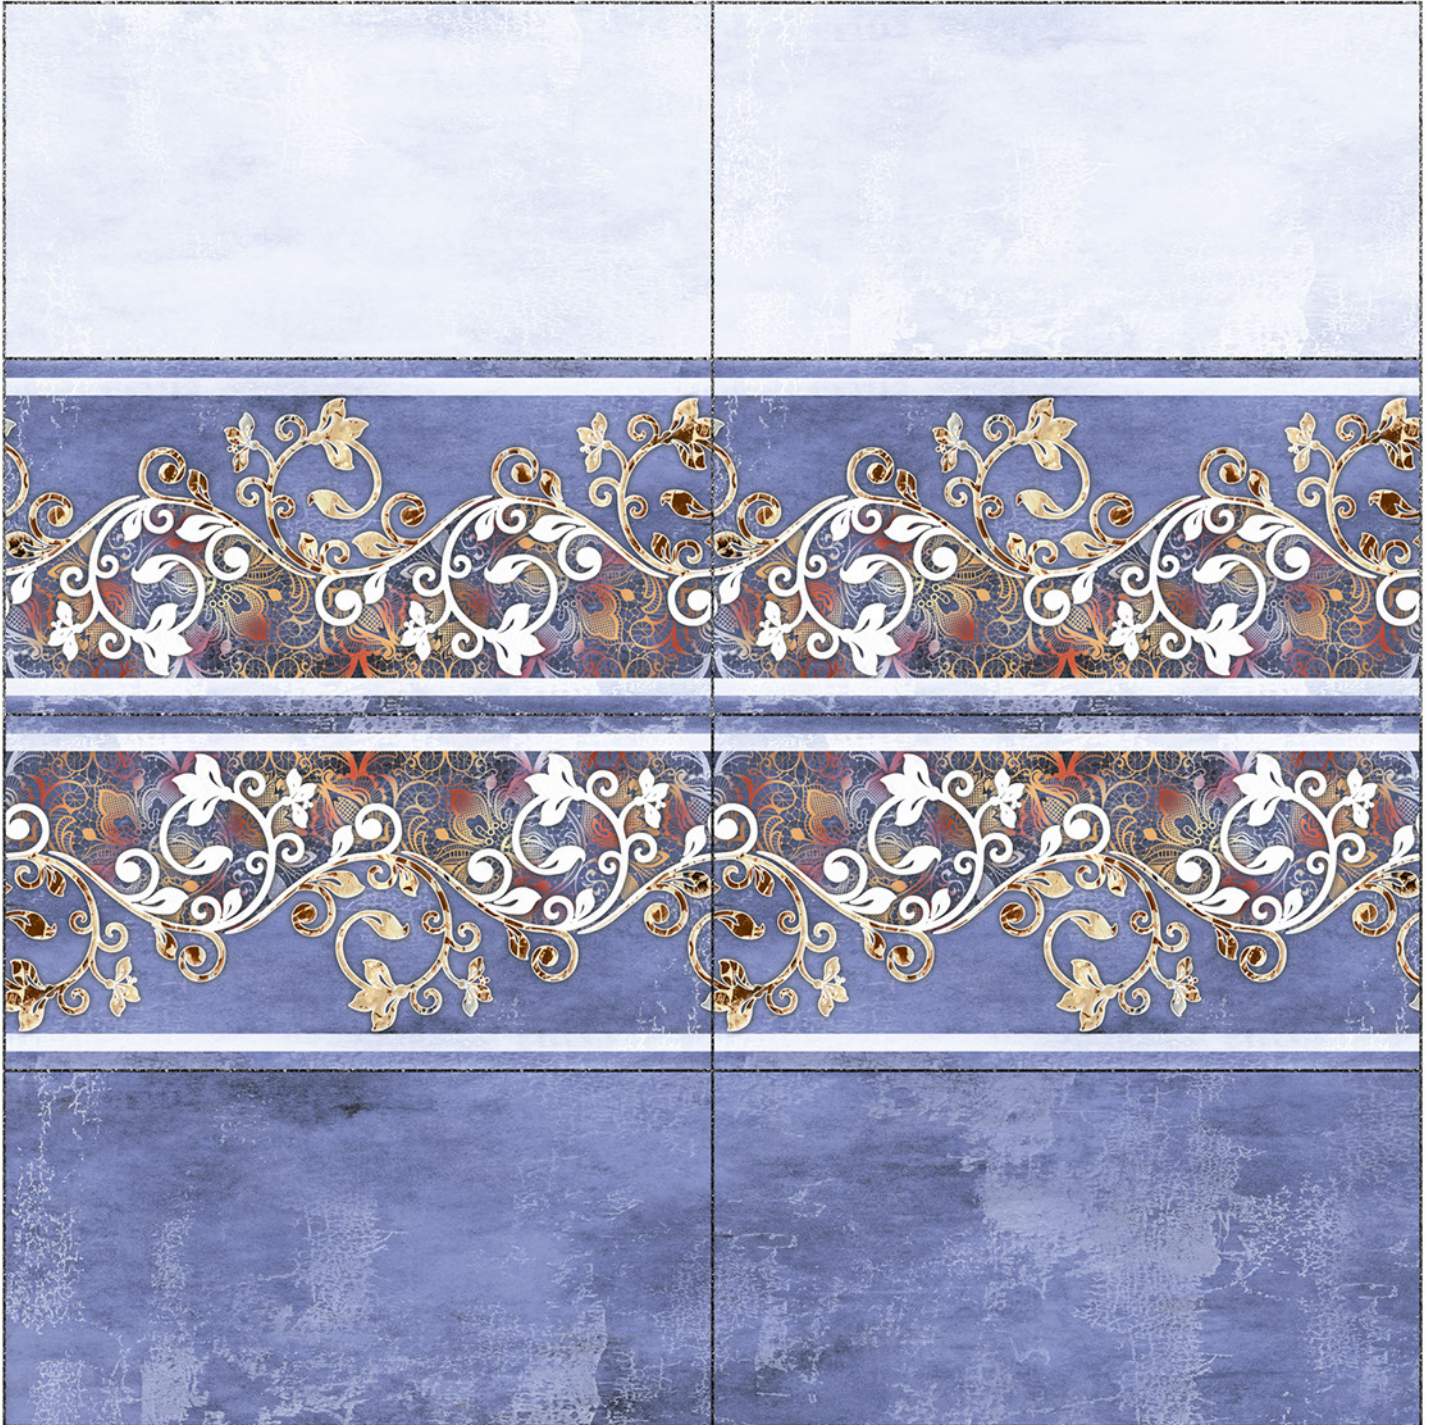

GLOSSY WallTiles Collection

24210

LT

HL

DK

Heat Resistance

100 % Waterproof

Durable

Resistance to Frost

12" x 24"
300 x 600 mm