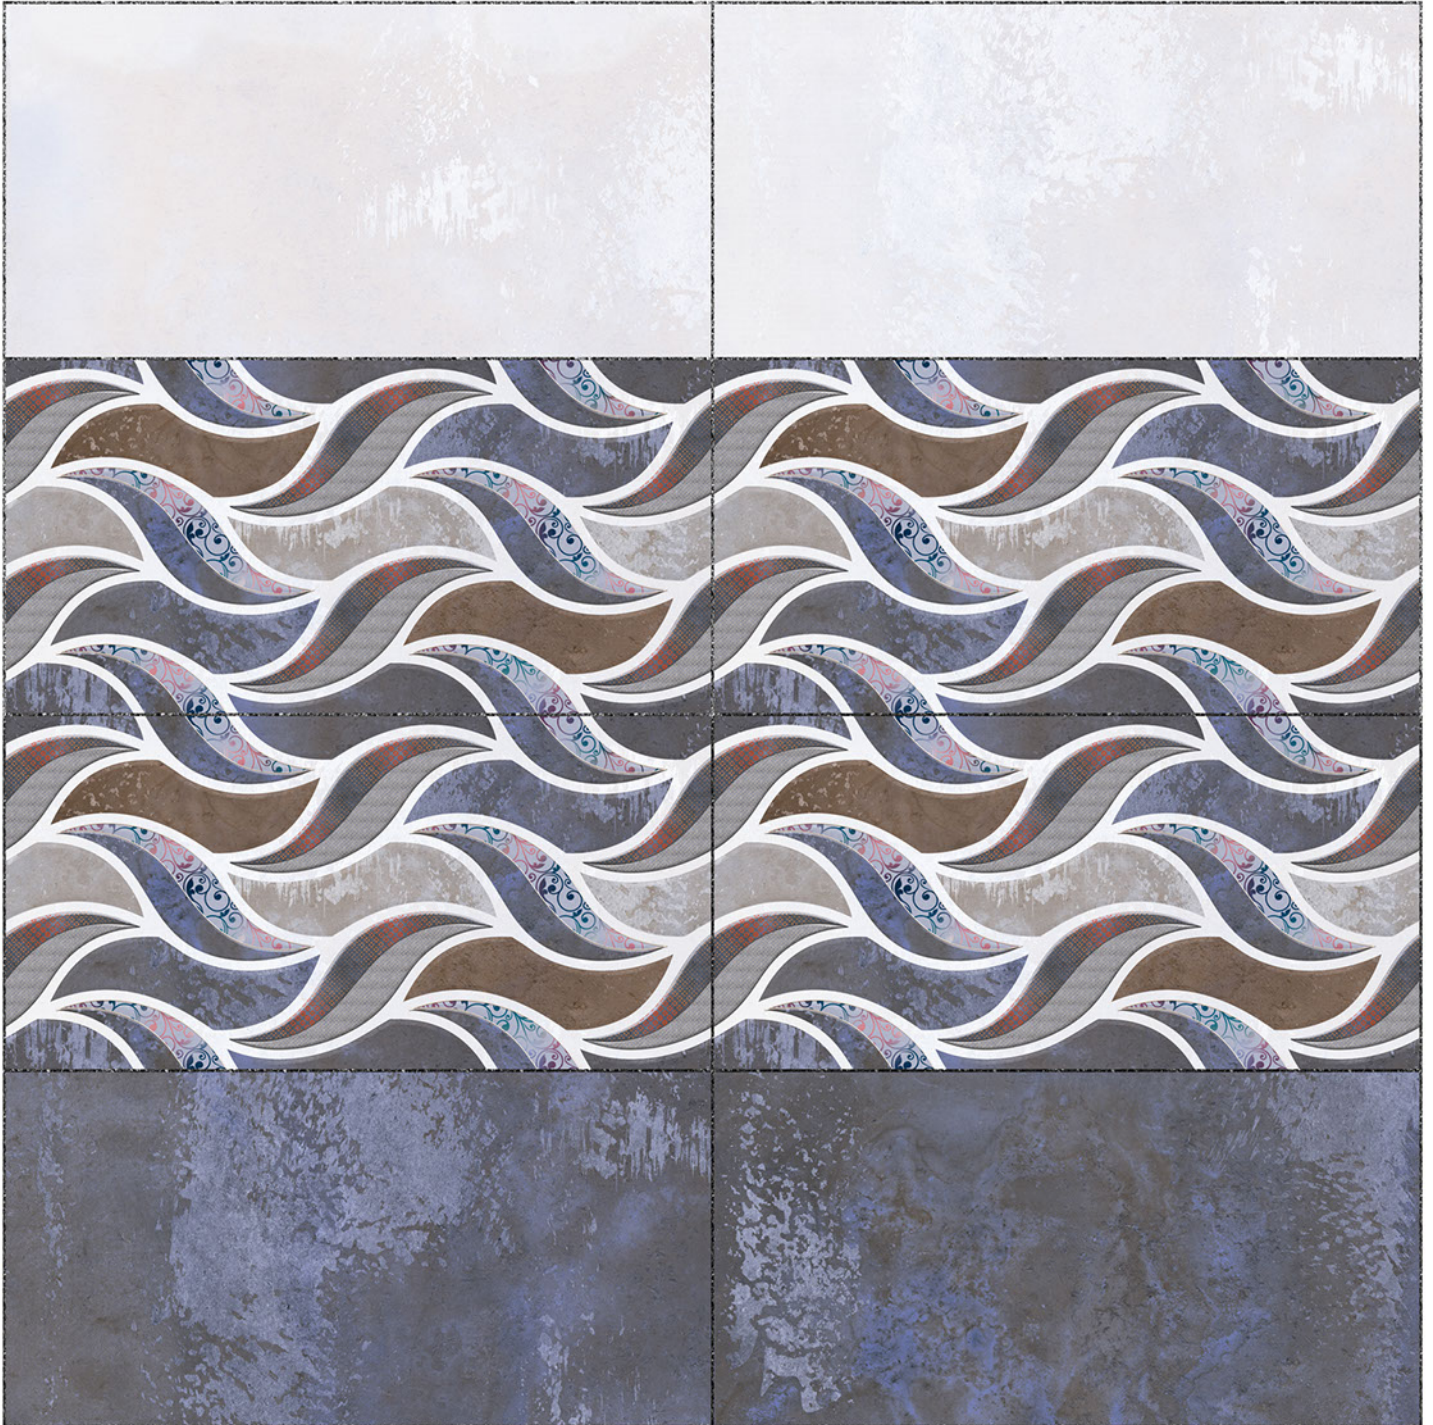

GLOSSY WallTiles Collection

24221

LT

HL

DK

Heat Resistance

100 % Waterproof

Durable

Resistance to Frost

12" x 24"
300 x 600 mm