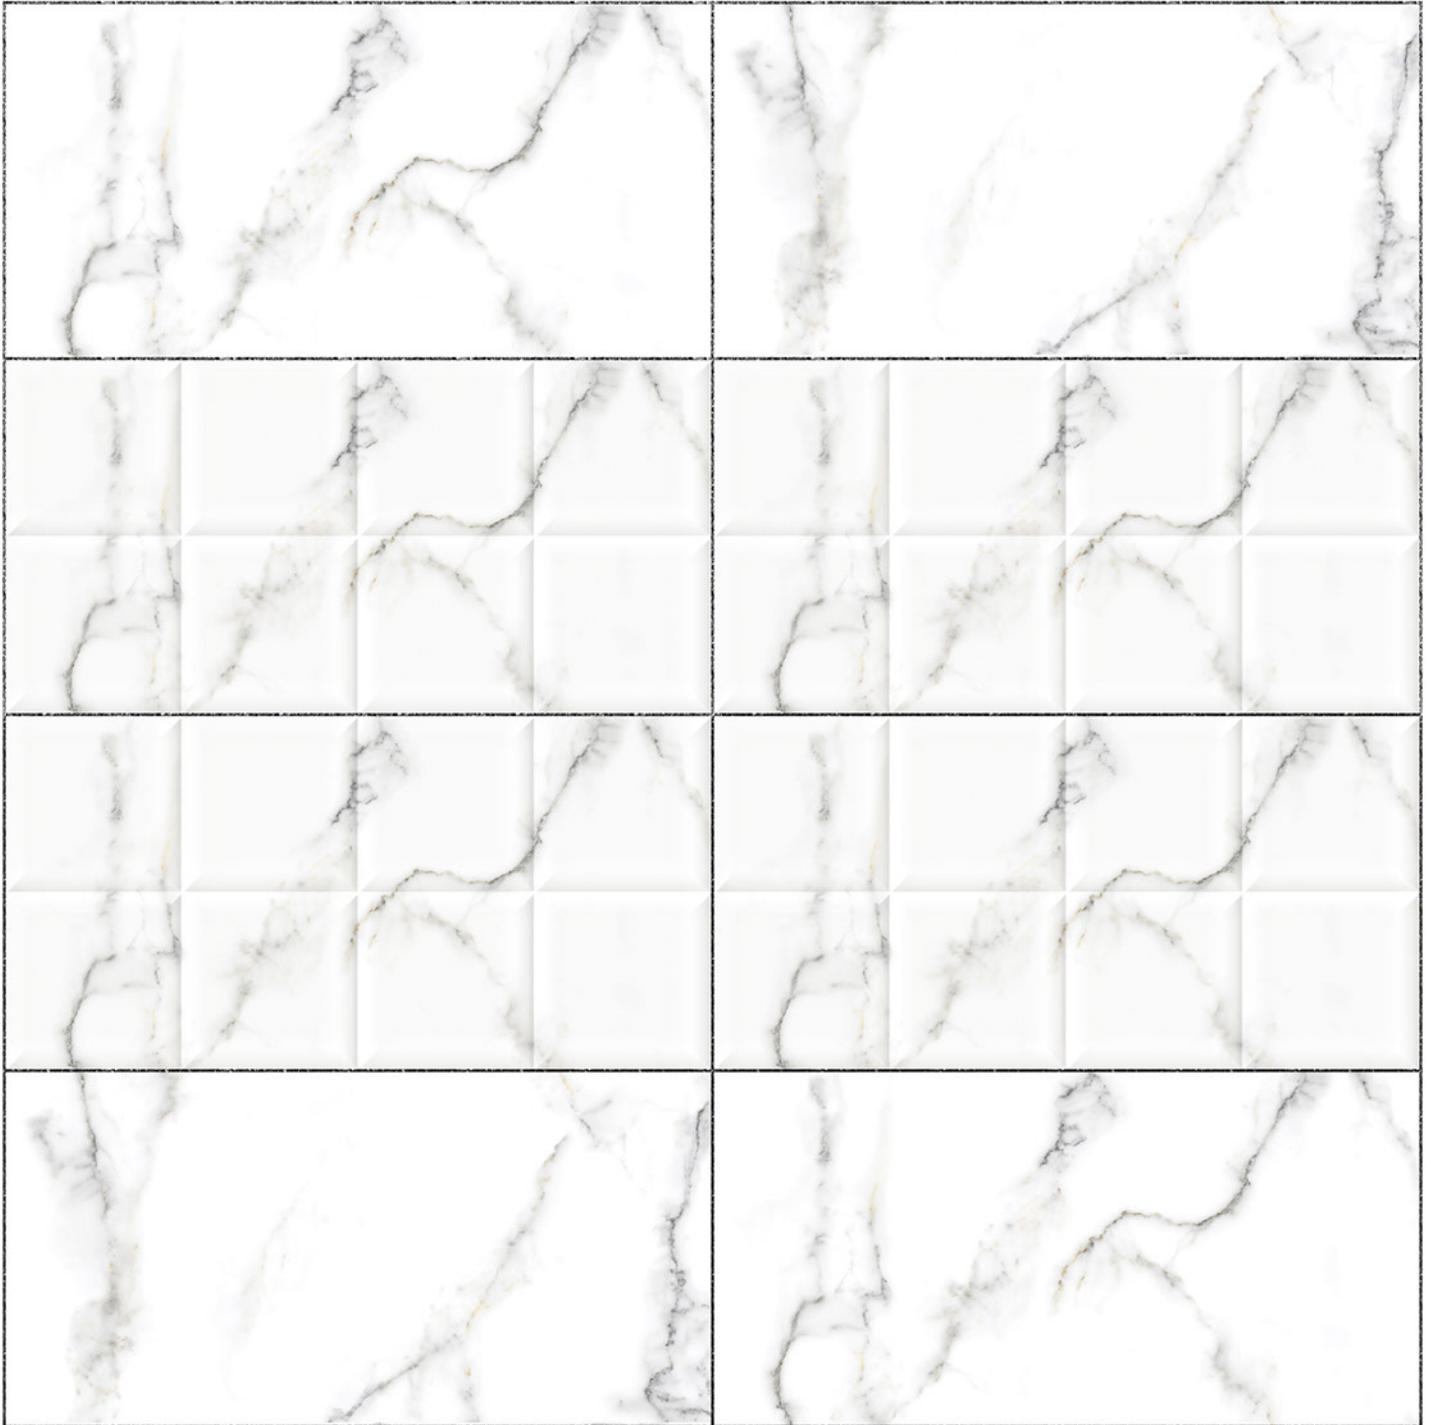

GLOSSY WallTiles Collection

24203

LT

HL

DK

Heat Resistance

100 % Waterproof

Durable

Resistance to Frost

12''x24''
300 x 600 mm