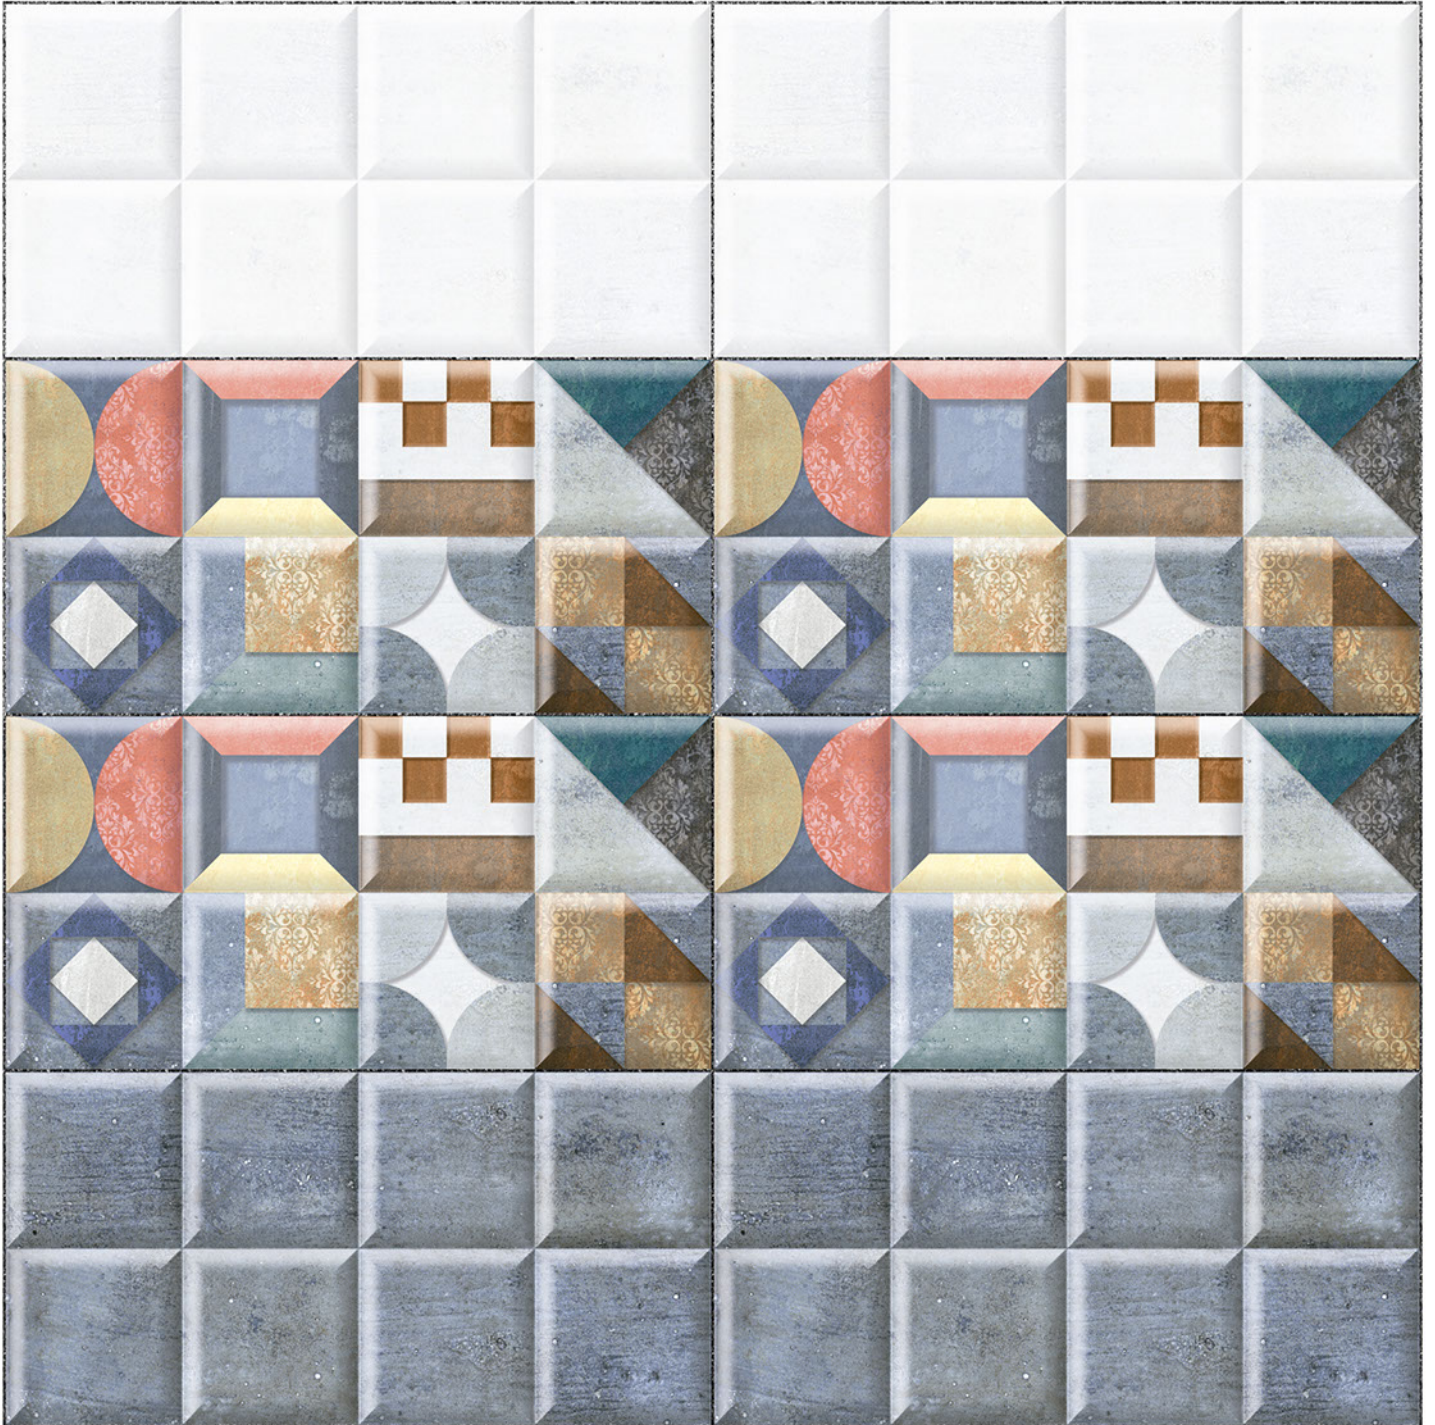

GLOSSY WallTiles Collection

24235

LT

HL

DK

Heat Resistance

100 % Waterproof

Durable

Resistance to Frost

12''x24''
300 x 600 mm