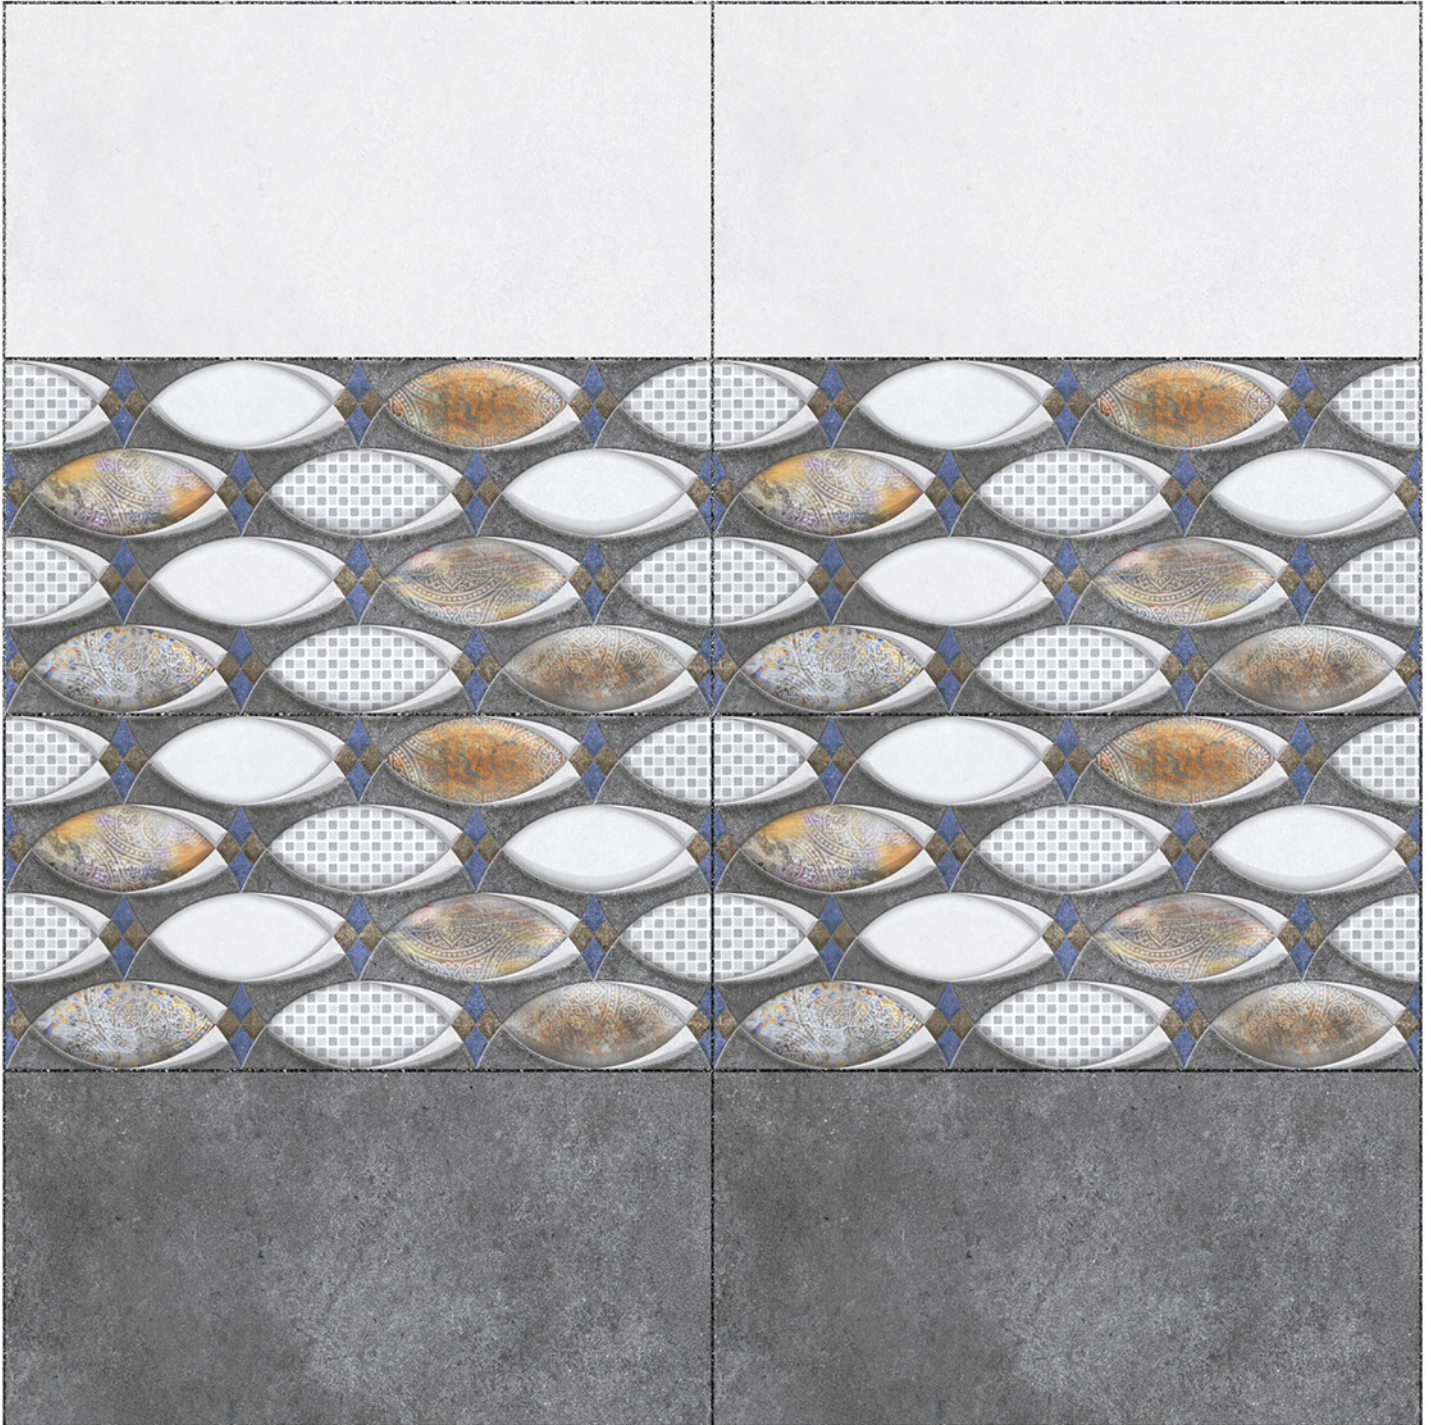

GLOSSY WallTiles Collection

24224

LT

HL

DK

Heat Resistance

100 % Waterproof

Durable

Resistance to Frost

12''x24''
300 x 600 mm