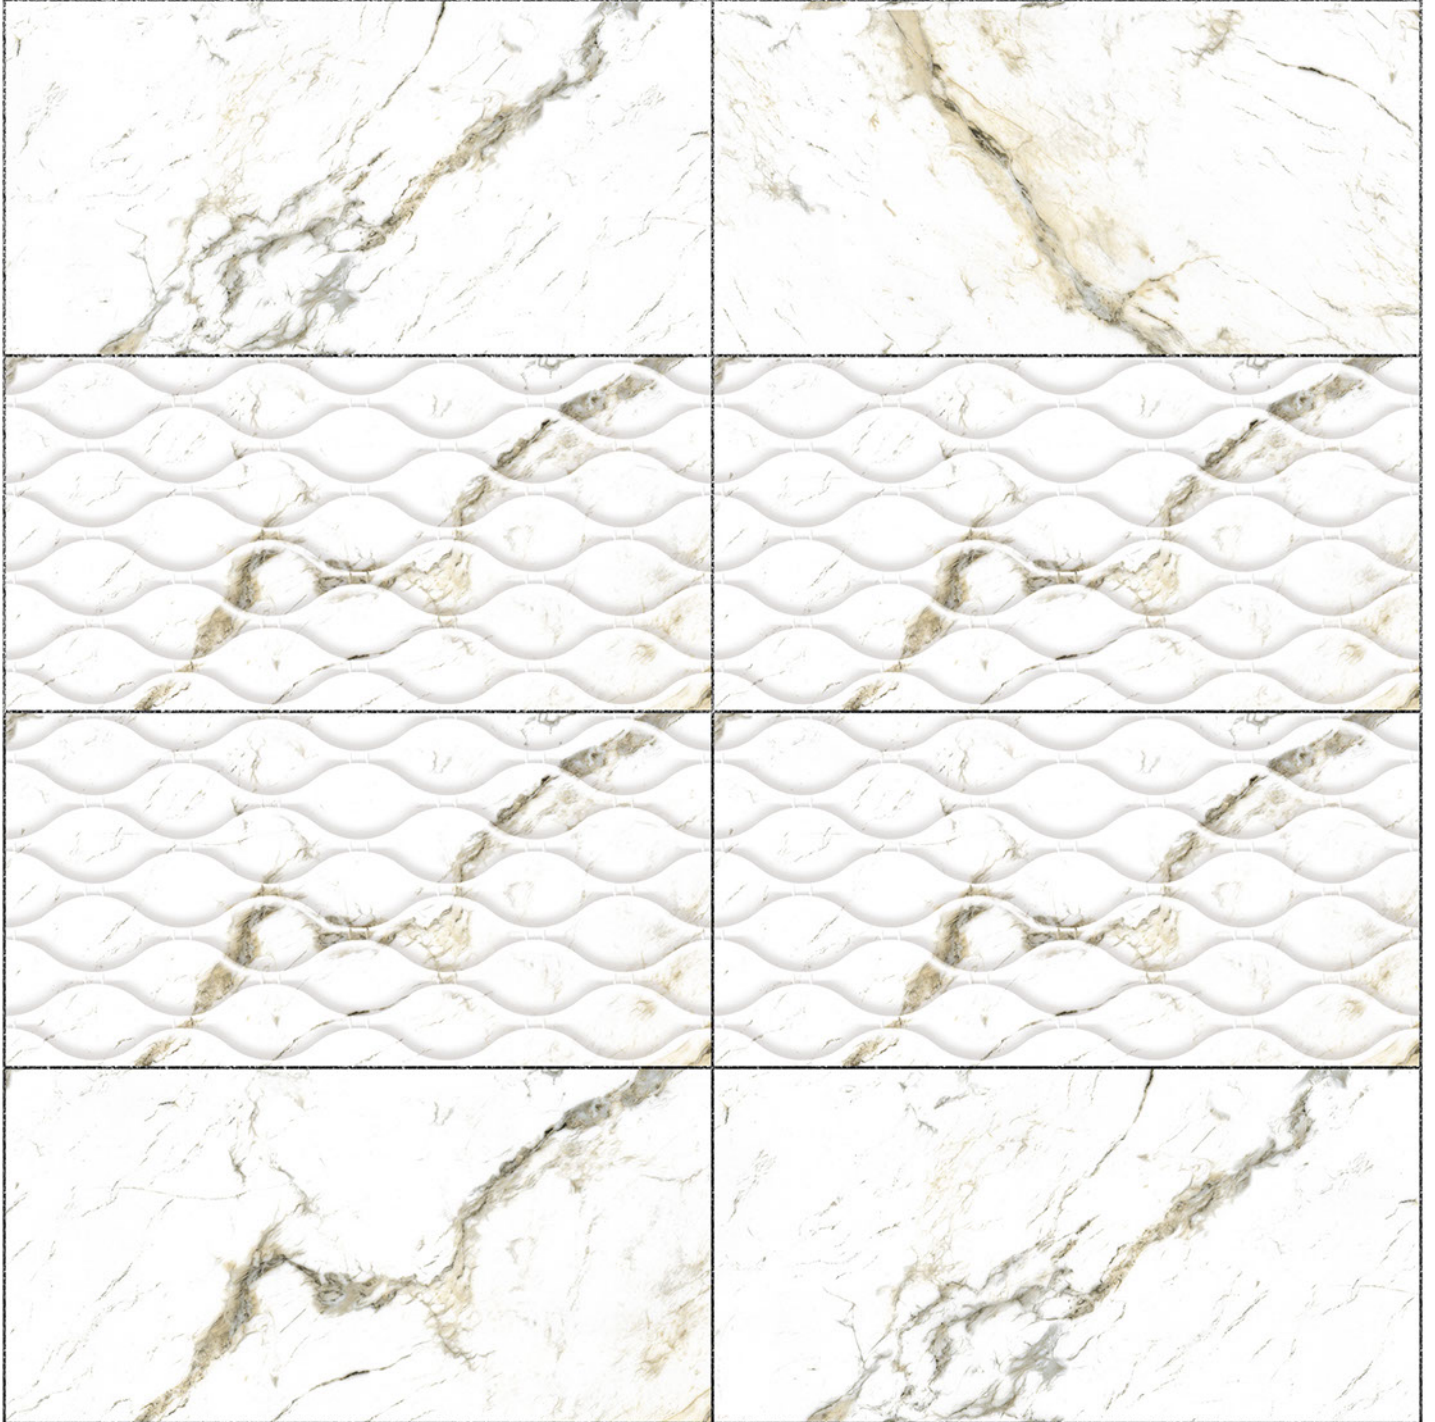

GLOSSY WallTiles Collection

24207

LT

HL

DK

Heat Resistance

100 % Waterproof

Durable

Resistance to Frost

12''x24''
300 x 600 mm