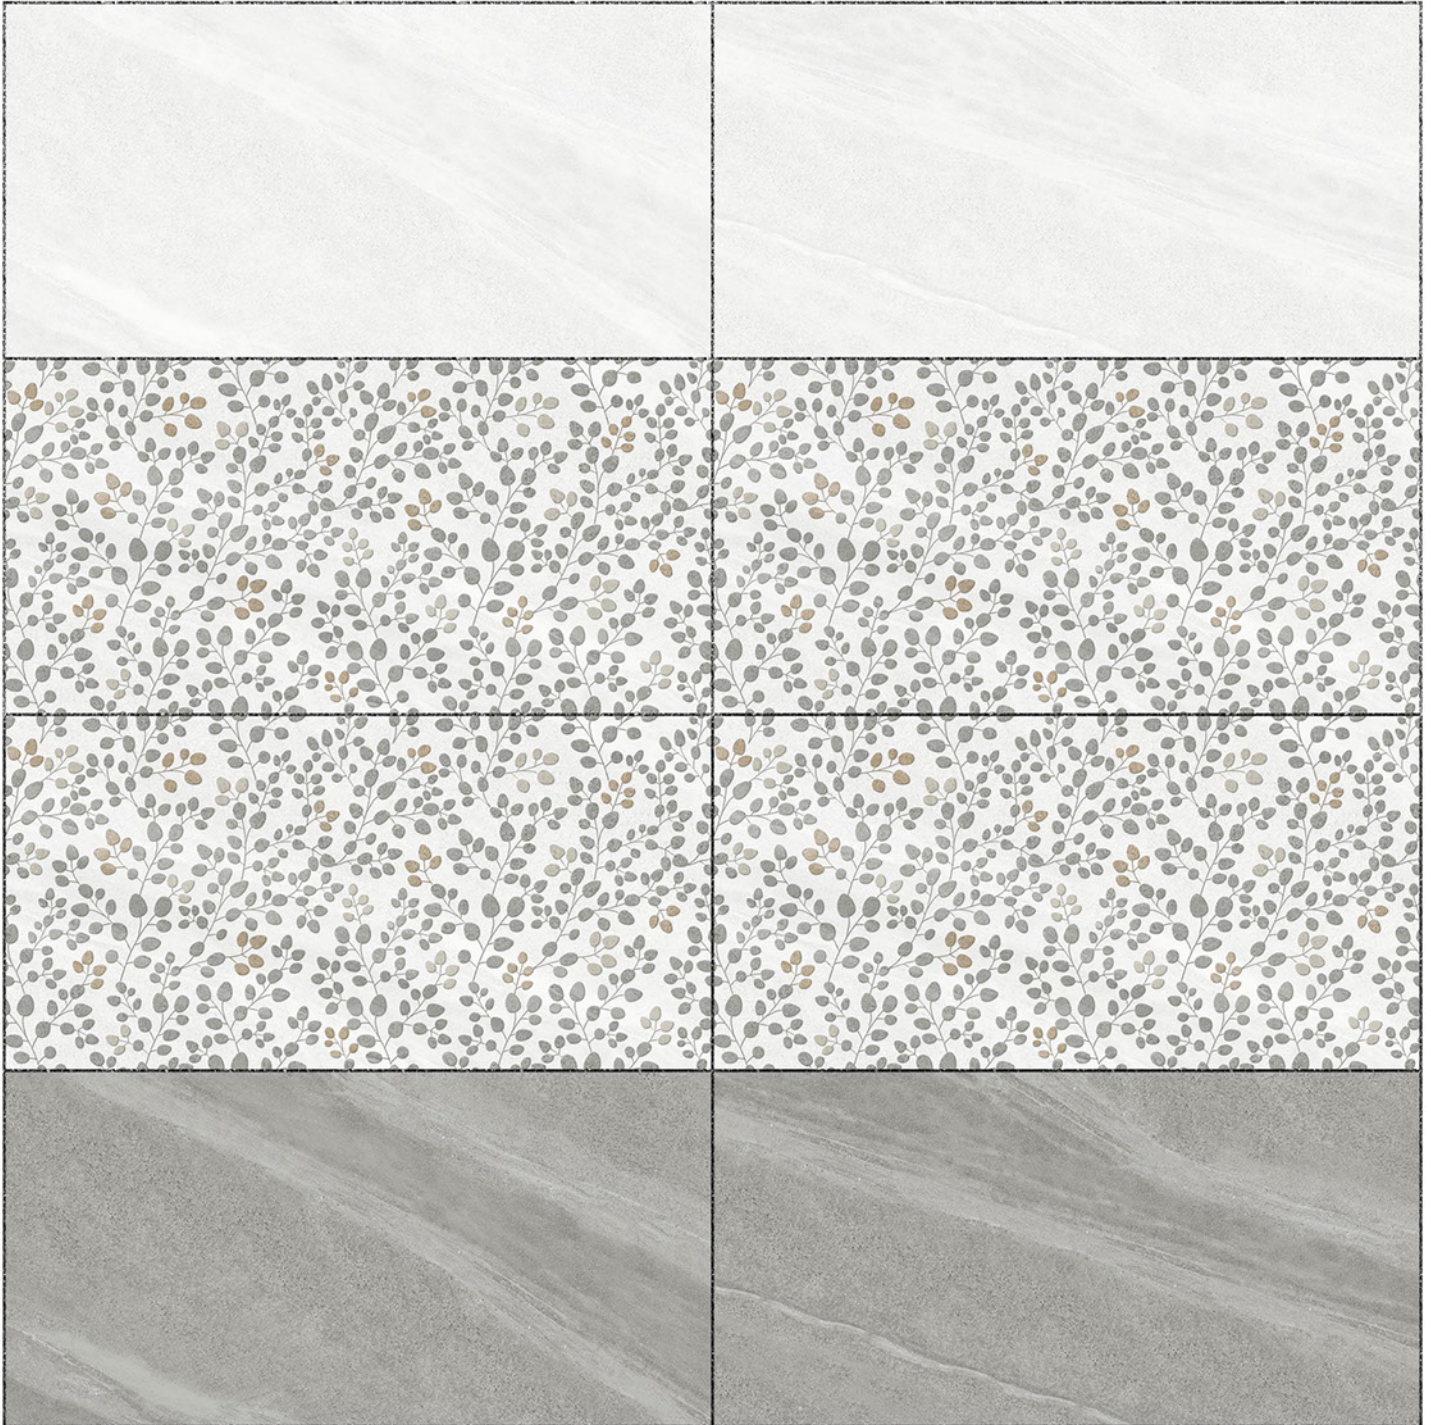

GLOSSY WallTiles Collection

24298

LT

HL

DK

Heat Resistance

100 % Waterproof

Durable

Resistance to Frost

12''x24''
300 x 600 mm