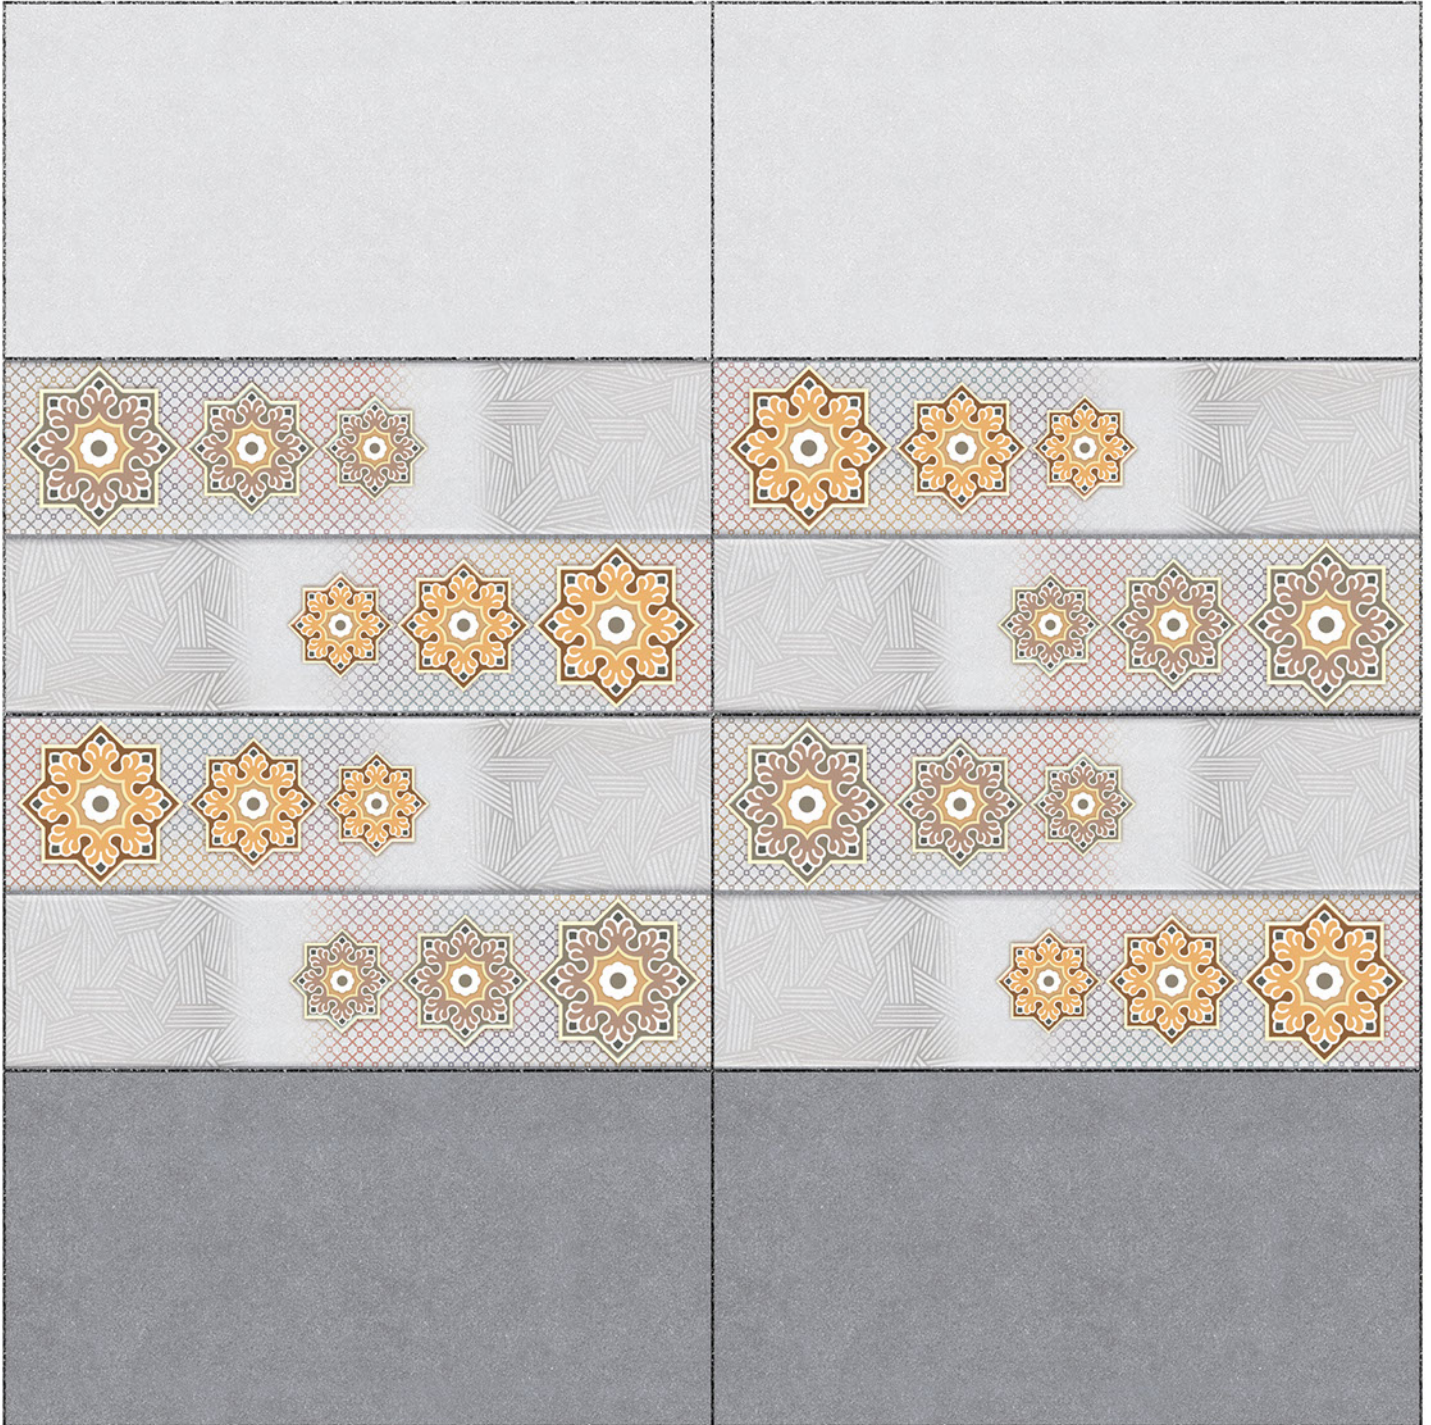

HL

DK

Heat Resistance

100 % Waterproof

Durable

Resistance to Frost

12''x24''
300 x 600 mm

GLOSSY WallTiles Collection