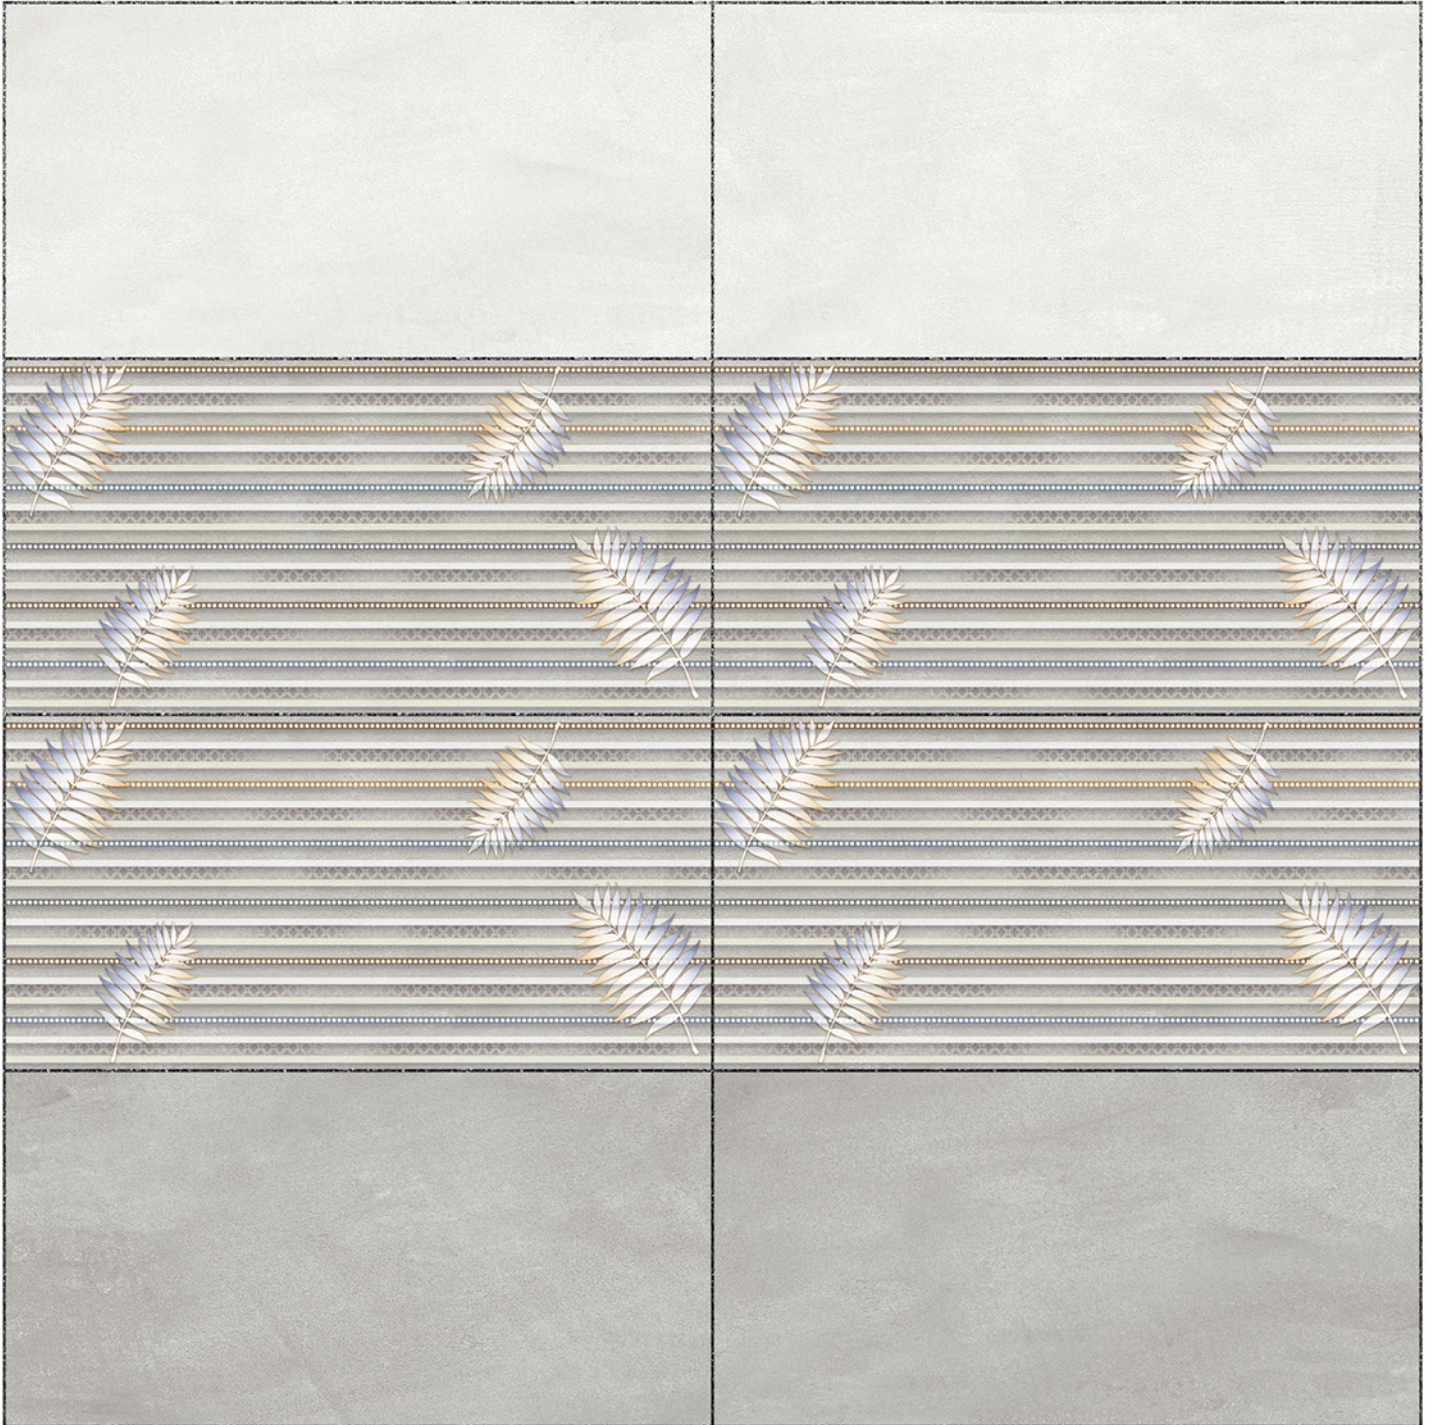

GLOSSY WallTiles Collection

24271

LT

HL

DK

Heat Resistance

100 % Waterproof

Durable

Resistance to Frost

12''x24''
300 x 600 mm