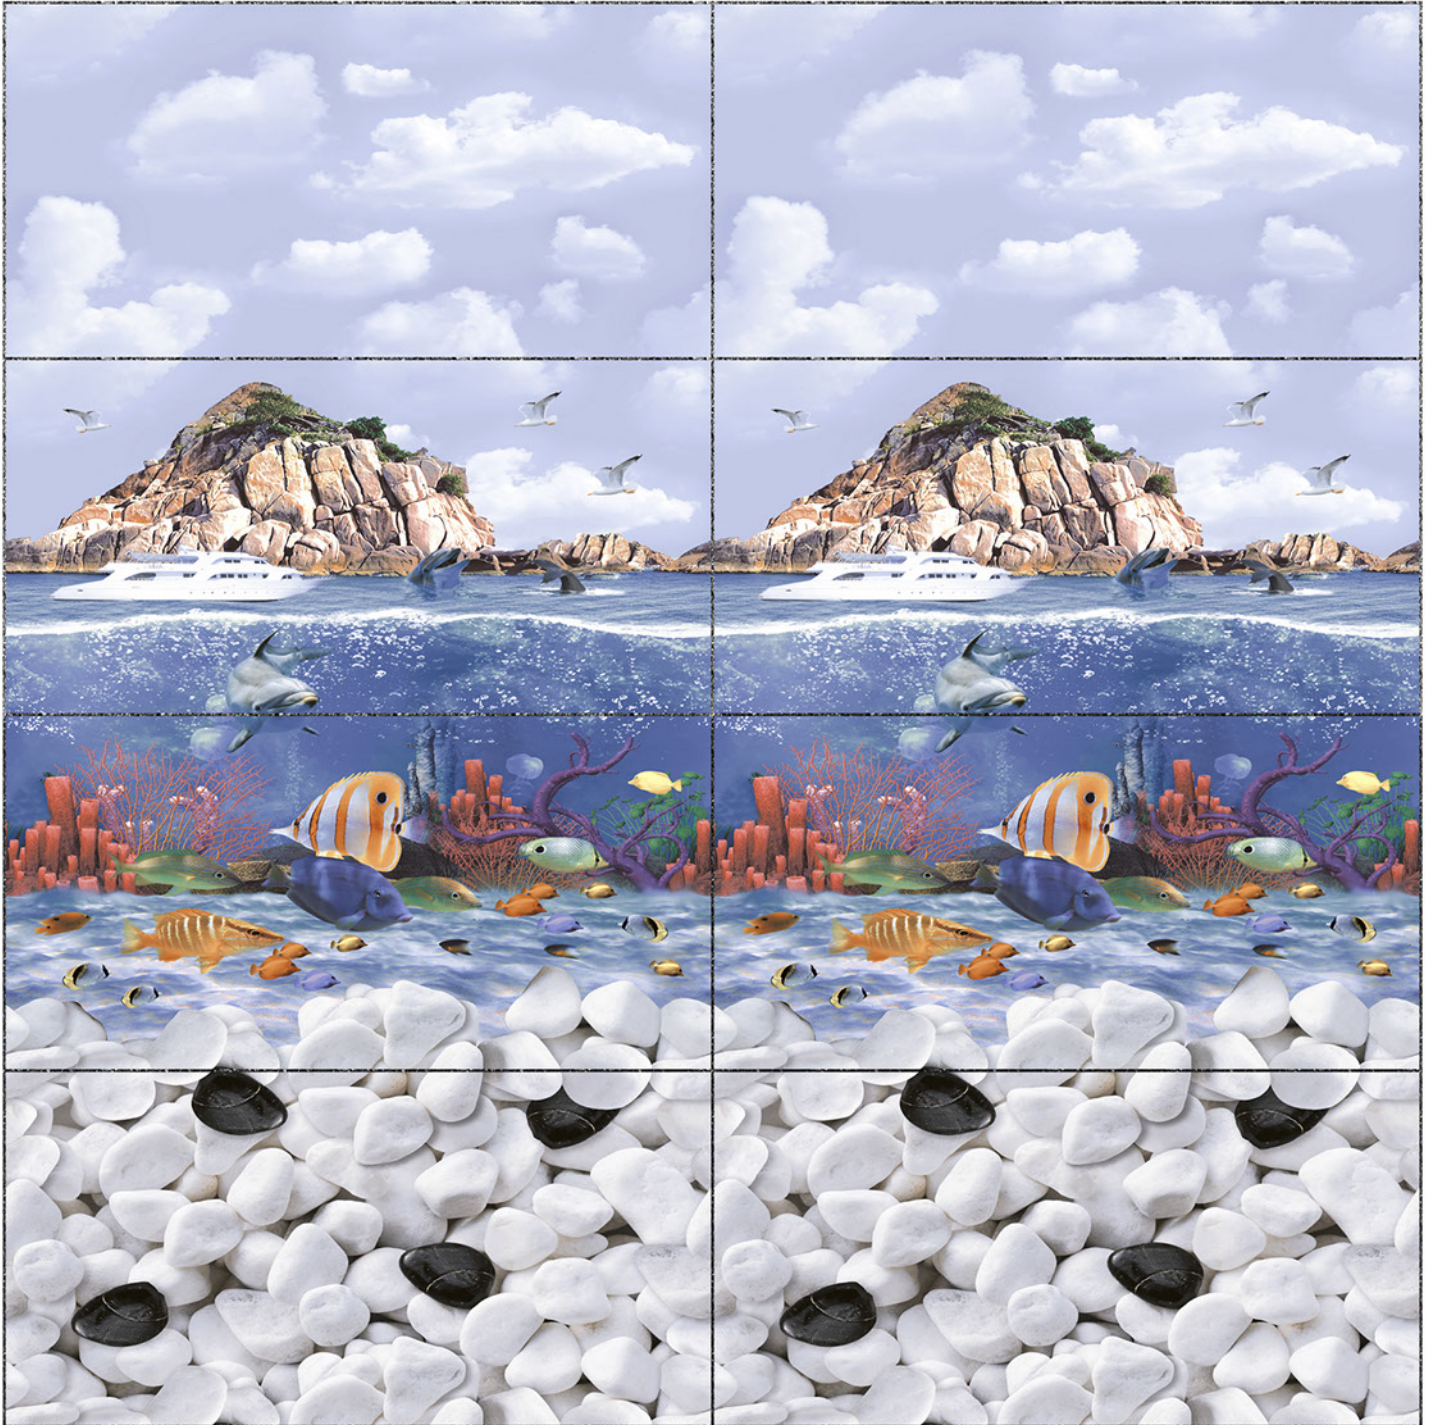

GLOSSY WallTiles Collection

24263

LT

HL1

HL2

DK

Heat Resistance

100 %Waterproof

Durable

Resistance to Frost

12''x24''
300 x 600 mm