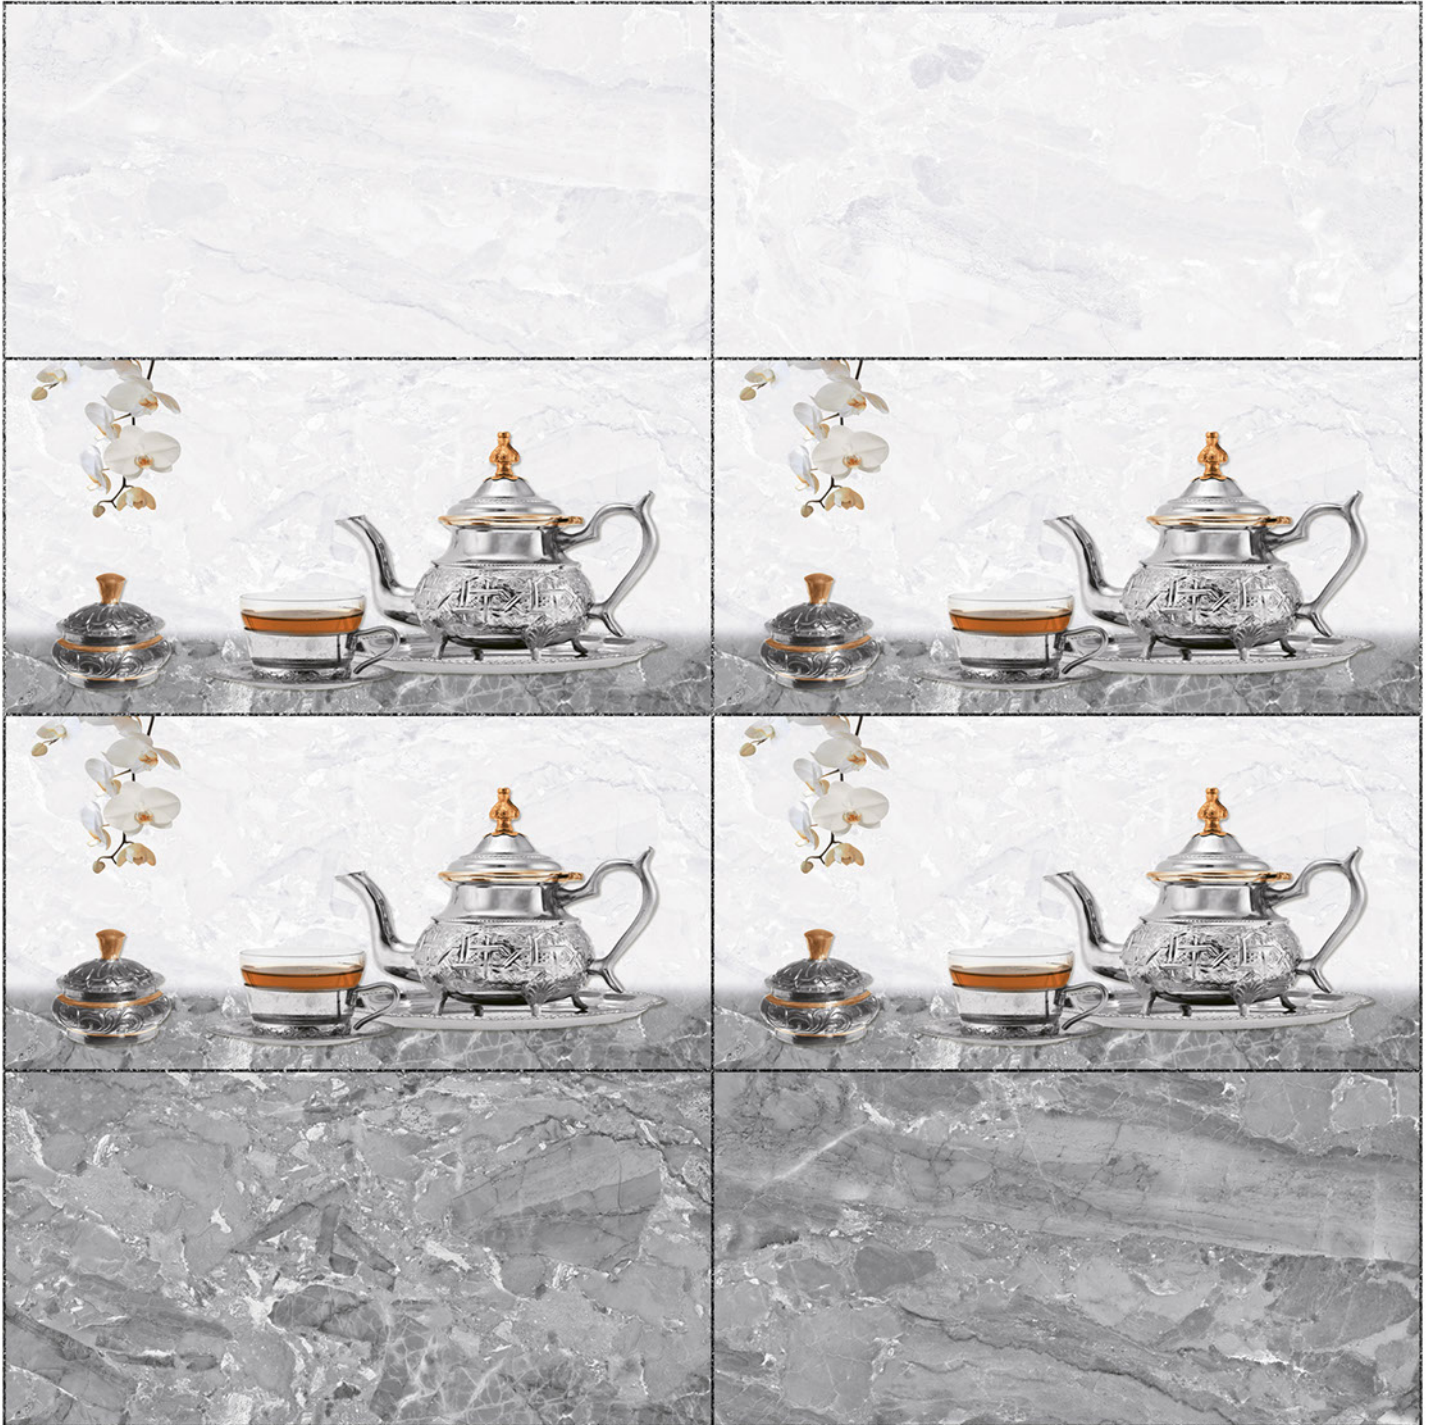

100 % Waterproof

Durable

Resistance to Frost

12''x24''
300 x 600 mm

GLOSSY WallTiles Collection

24252

LT

HL2