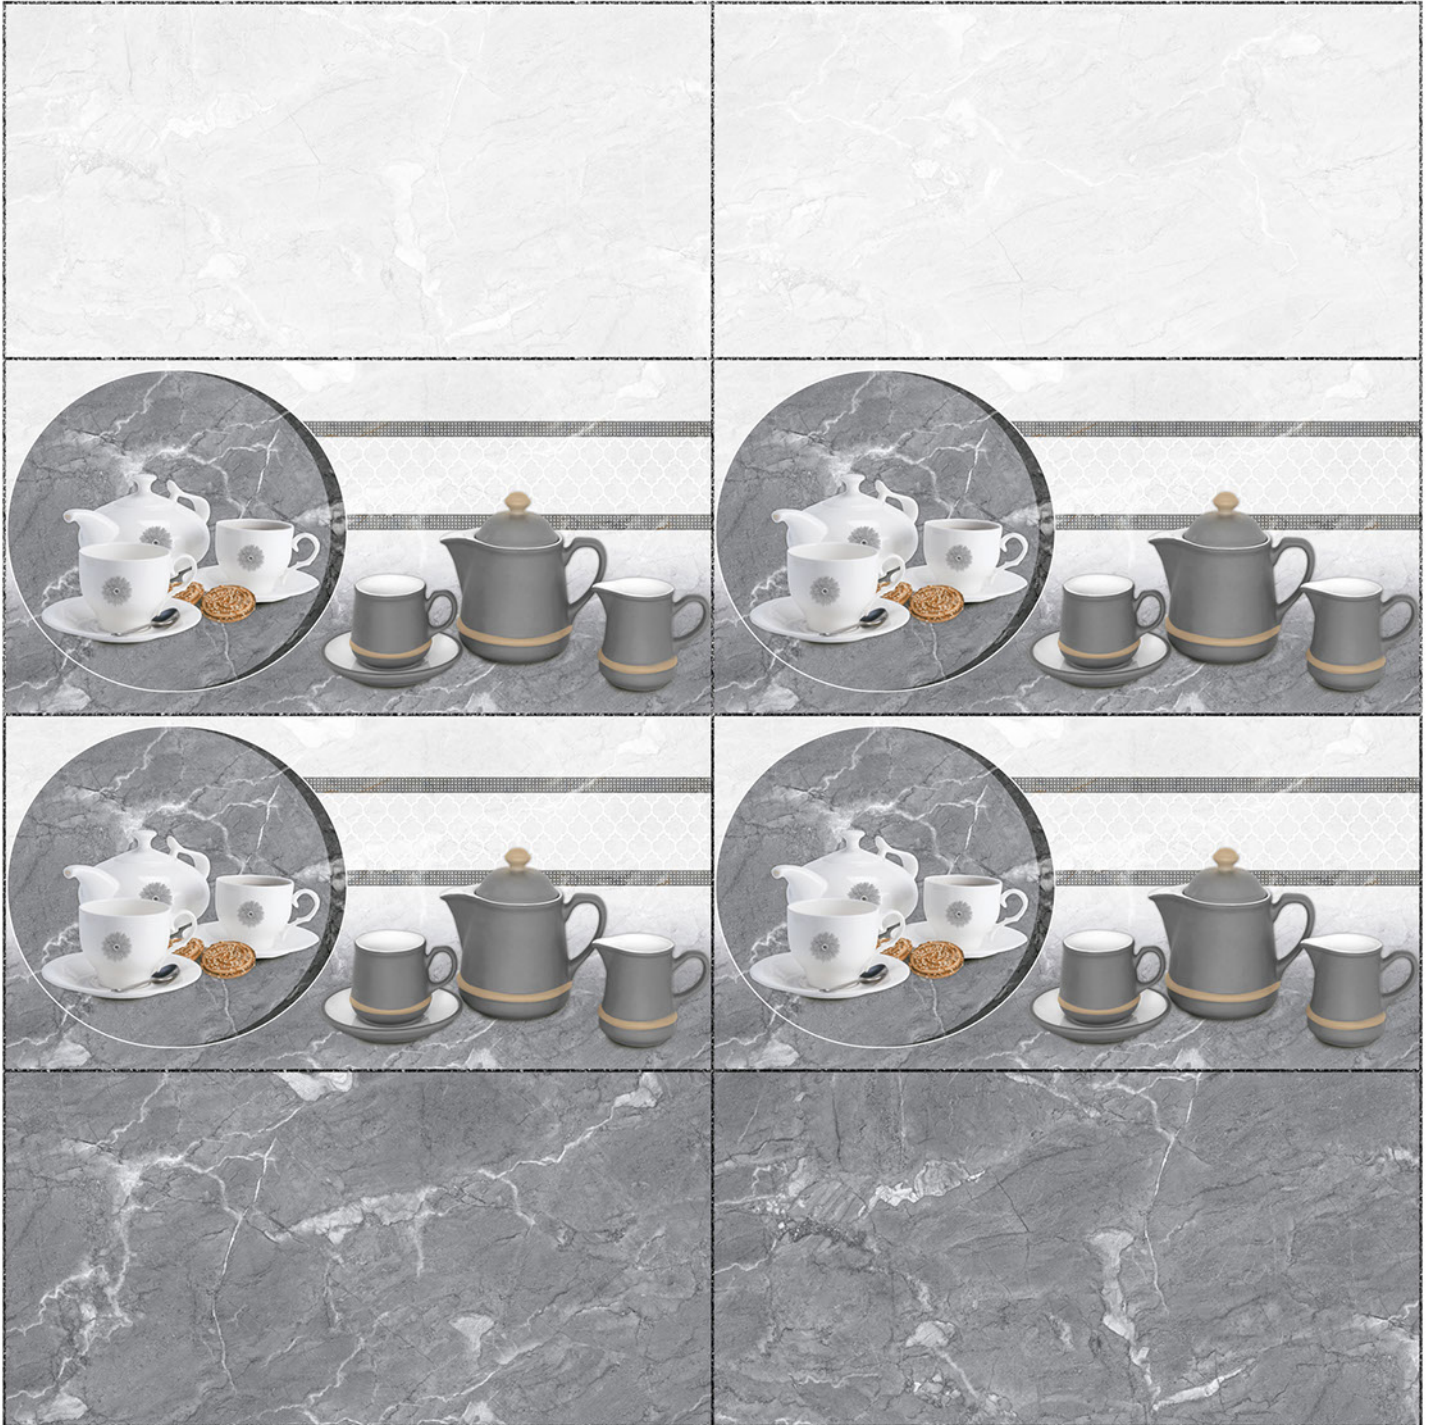

Heat Resistance

100 % Waterproof

Durable

Resistance to Frost

12" x 24"
300 x 600 mm

GLOSSY WallTiles Collection

24251

LT