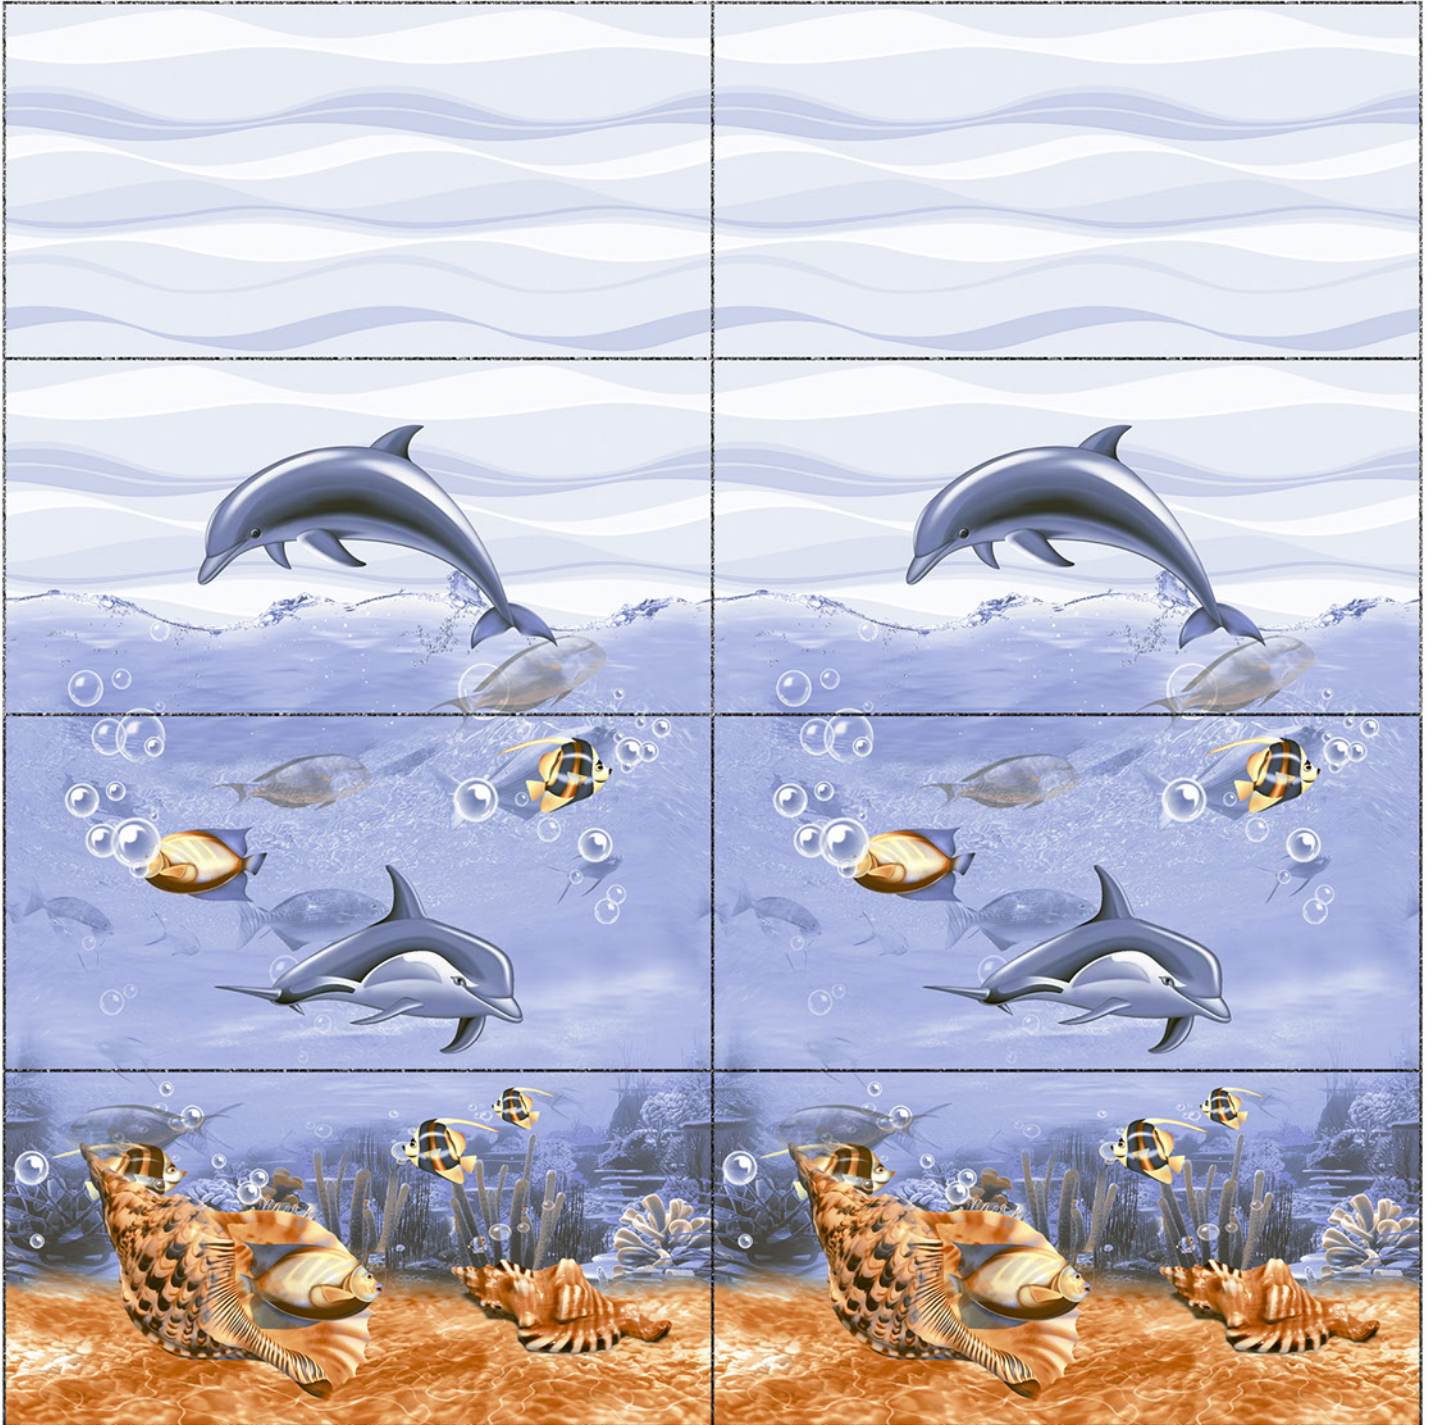

HL2

DK

Heat Resistance

100 % Waterproof

Durable

Resistance to Frost

12" x 24"
300 x 600 mm

GLOSSY WallTiles Collection