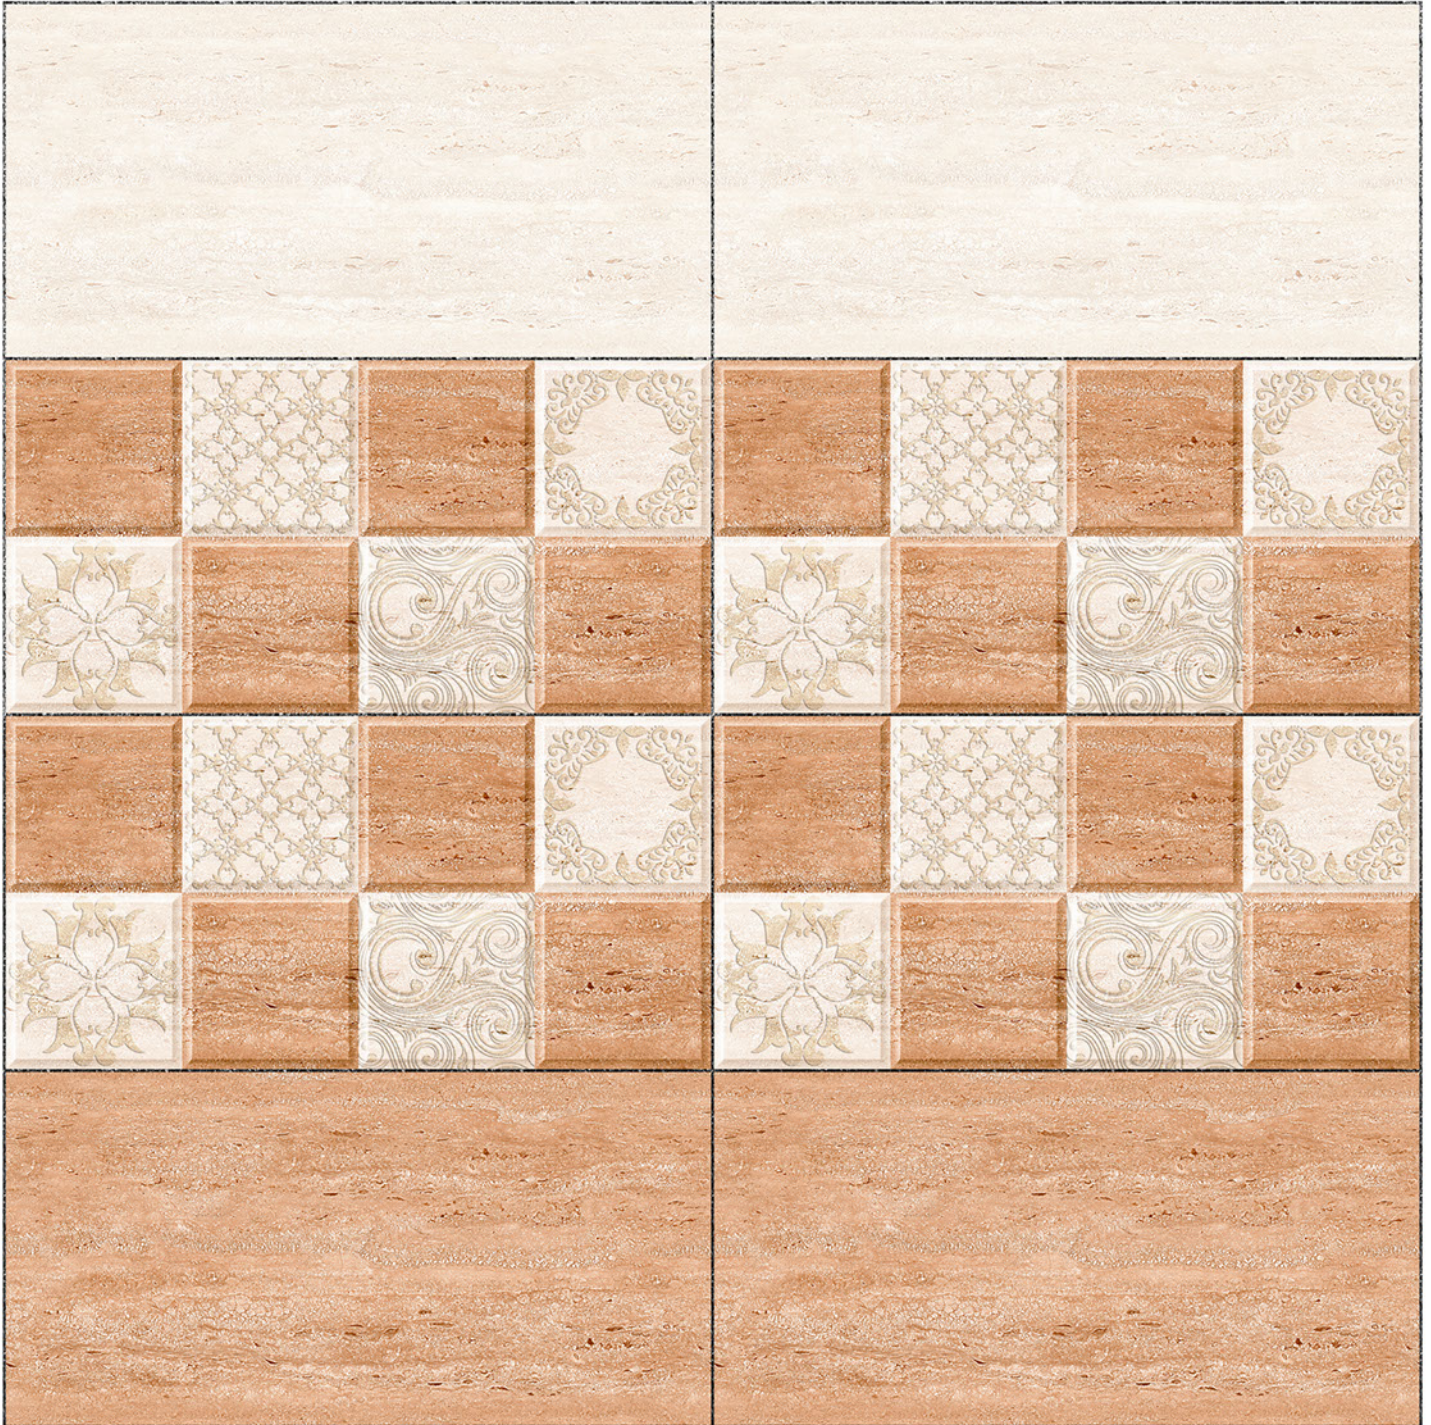

GLOSSY WallTiles Collection

24280

LT

HL

DK2

Heat Resistance

100 % Waterproof

Durable

Resistance to Frost

12''x24''
300 x 600 mm