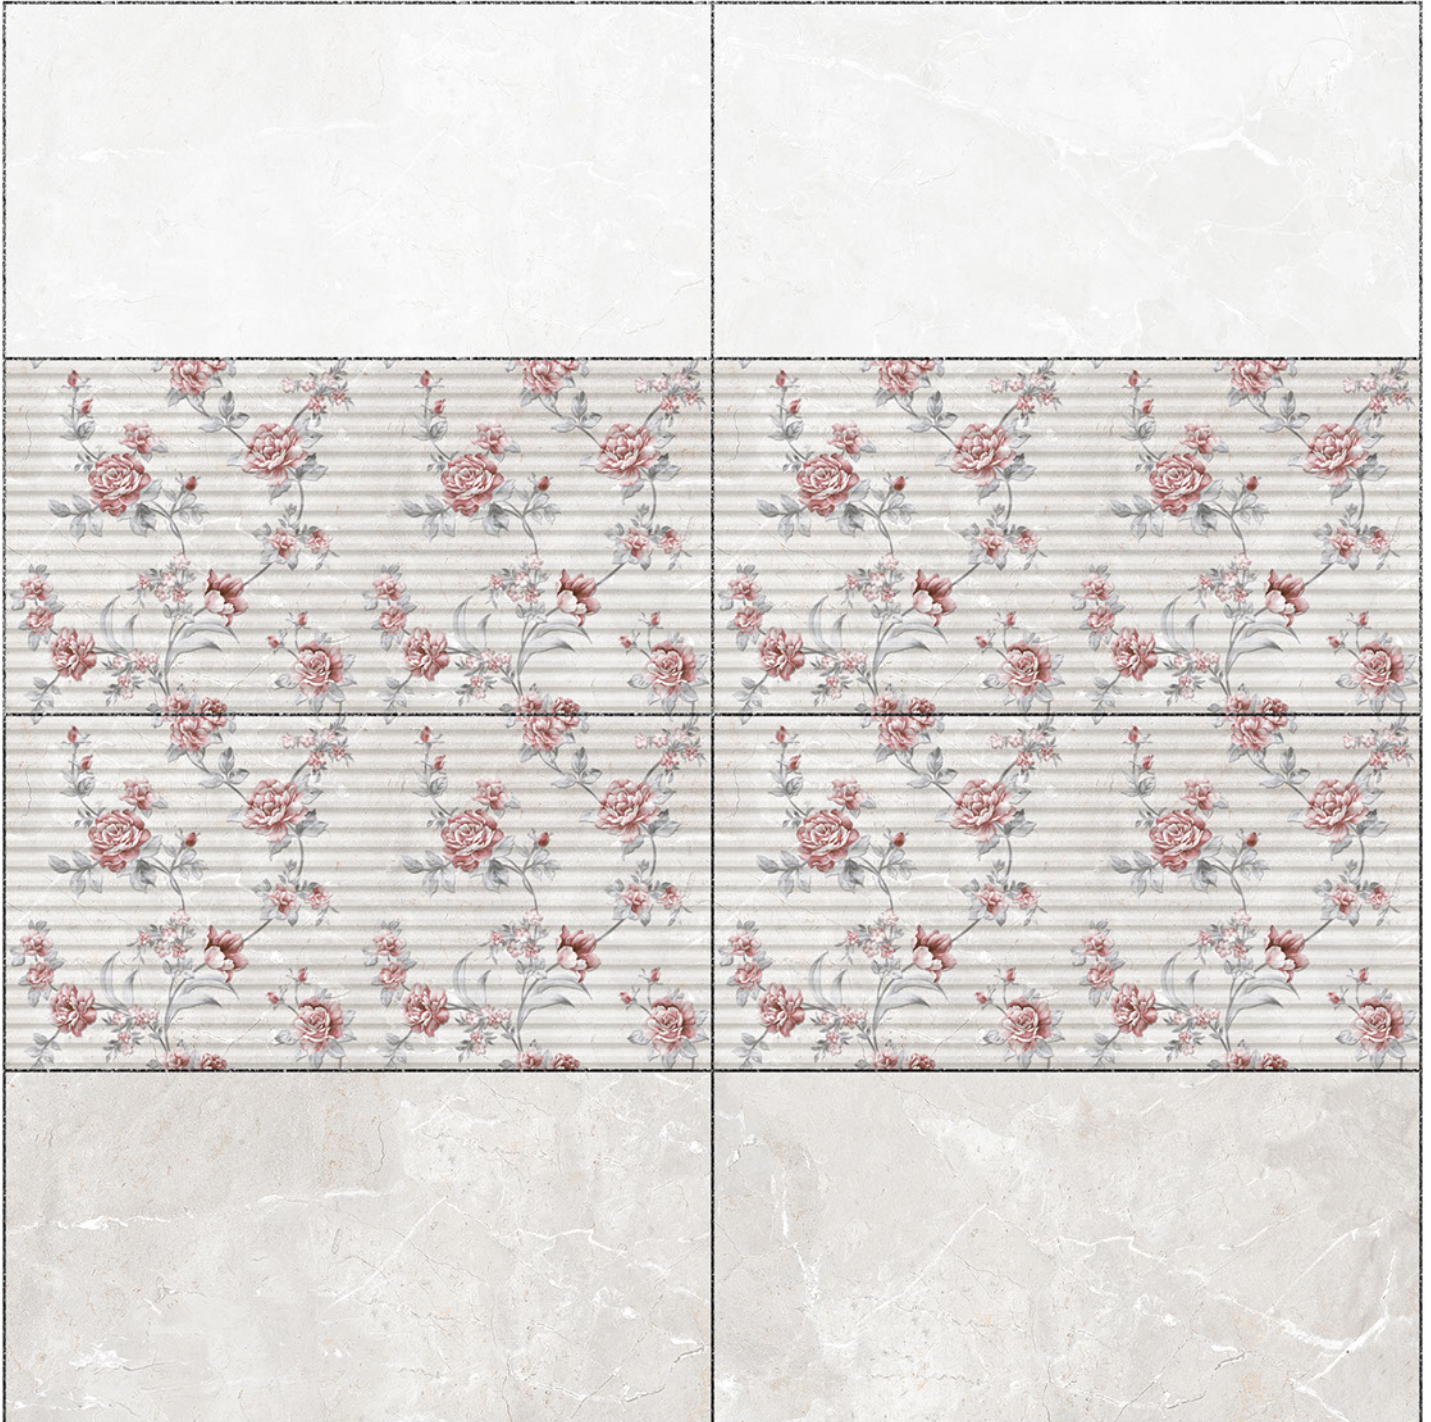

DK

Heat Resistance

100 % Waterproof

Durable

Resistance to Frost

12''x24''
300 x 600 mm

GLOSSY WallTiles Collection

24294