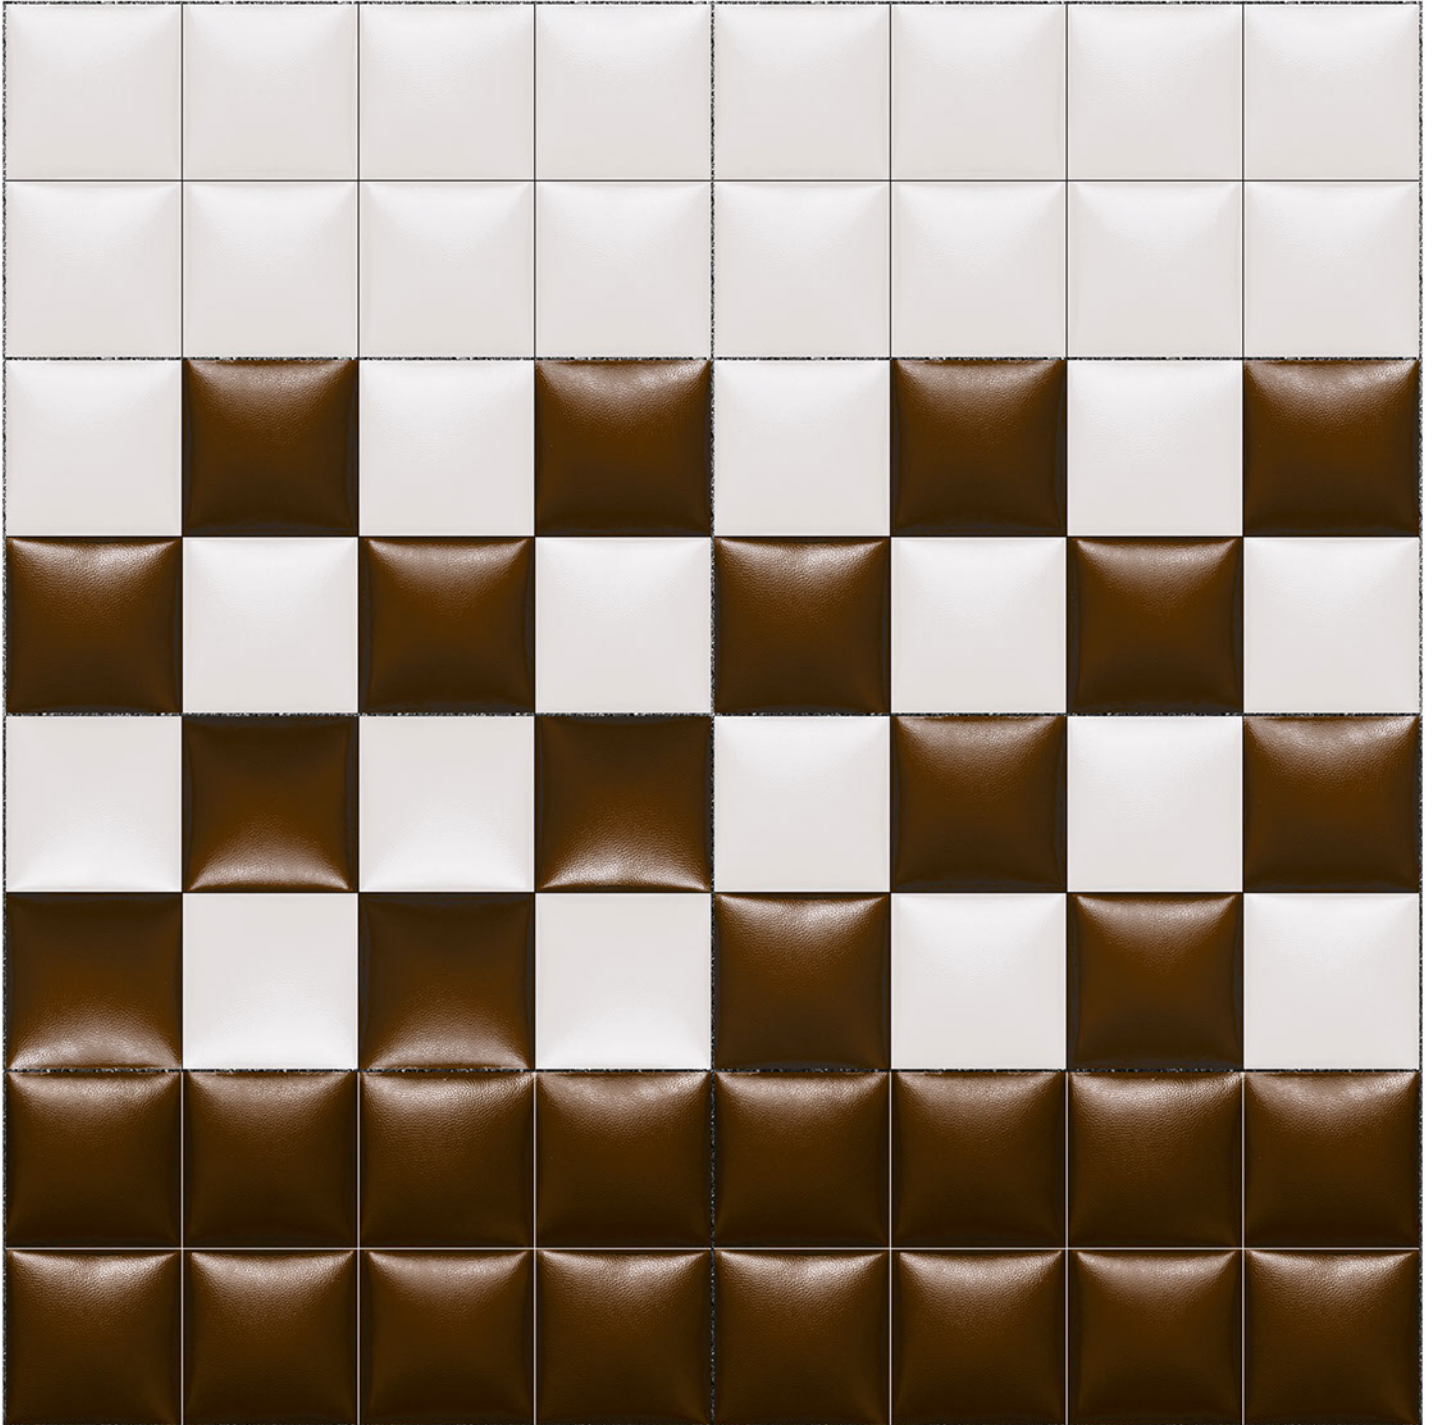

HL1

DK

Heat Resistance

100 % Waterproof

Durable

Resistance to Frost

12" x 24"
300 x 600 mm

GLOSSY WallTiles Collection