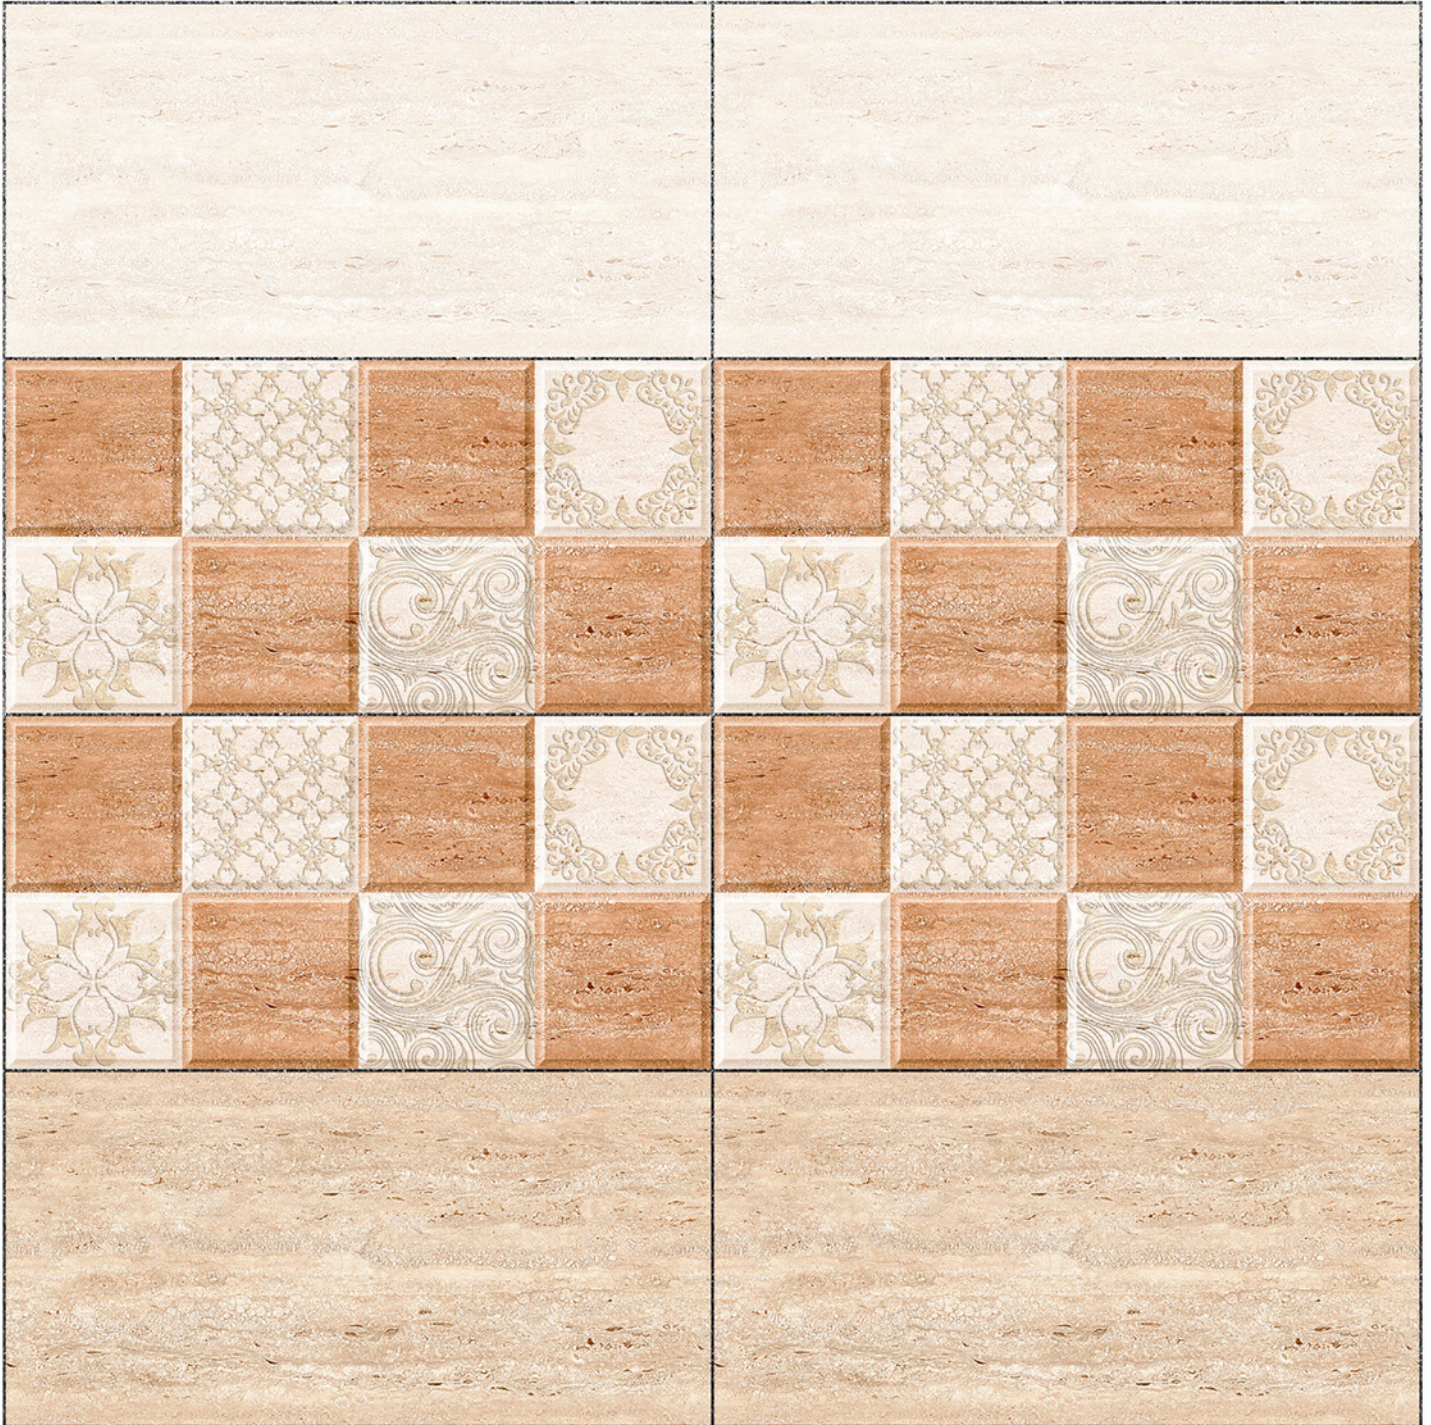

GLOSSY WallTiles Collection

24280

LT

HL

DK1

Heat Resistance

100 % Waterproof

Durable

Resistance to Frost

12''x24''
300 x 600 mm