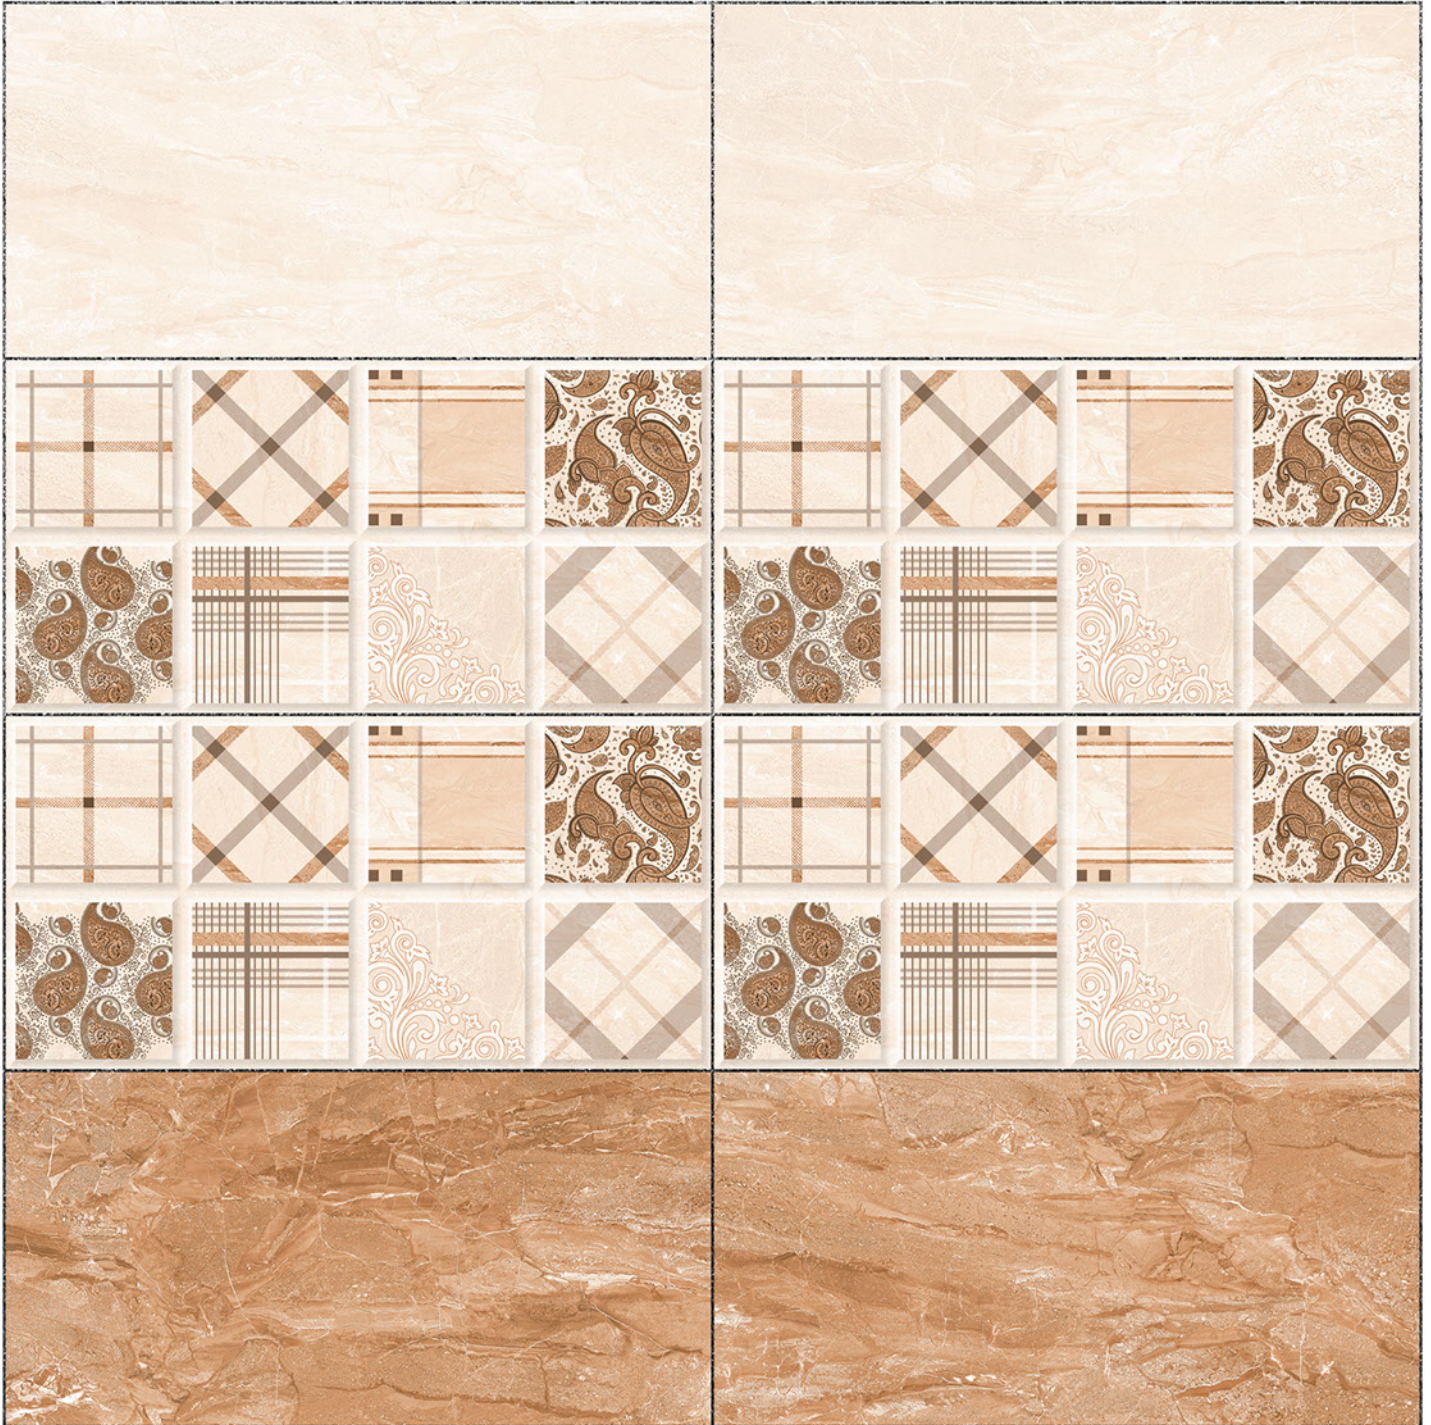

GLOSSY WallTiles Collection

24353

LT

HL2

DK

Heat Resistance

100 % Waterproof

Durable

Resistance to Frost

12" x 24"
300 x 600 mm