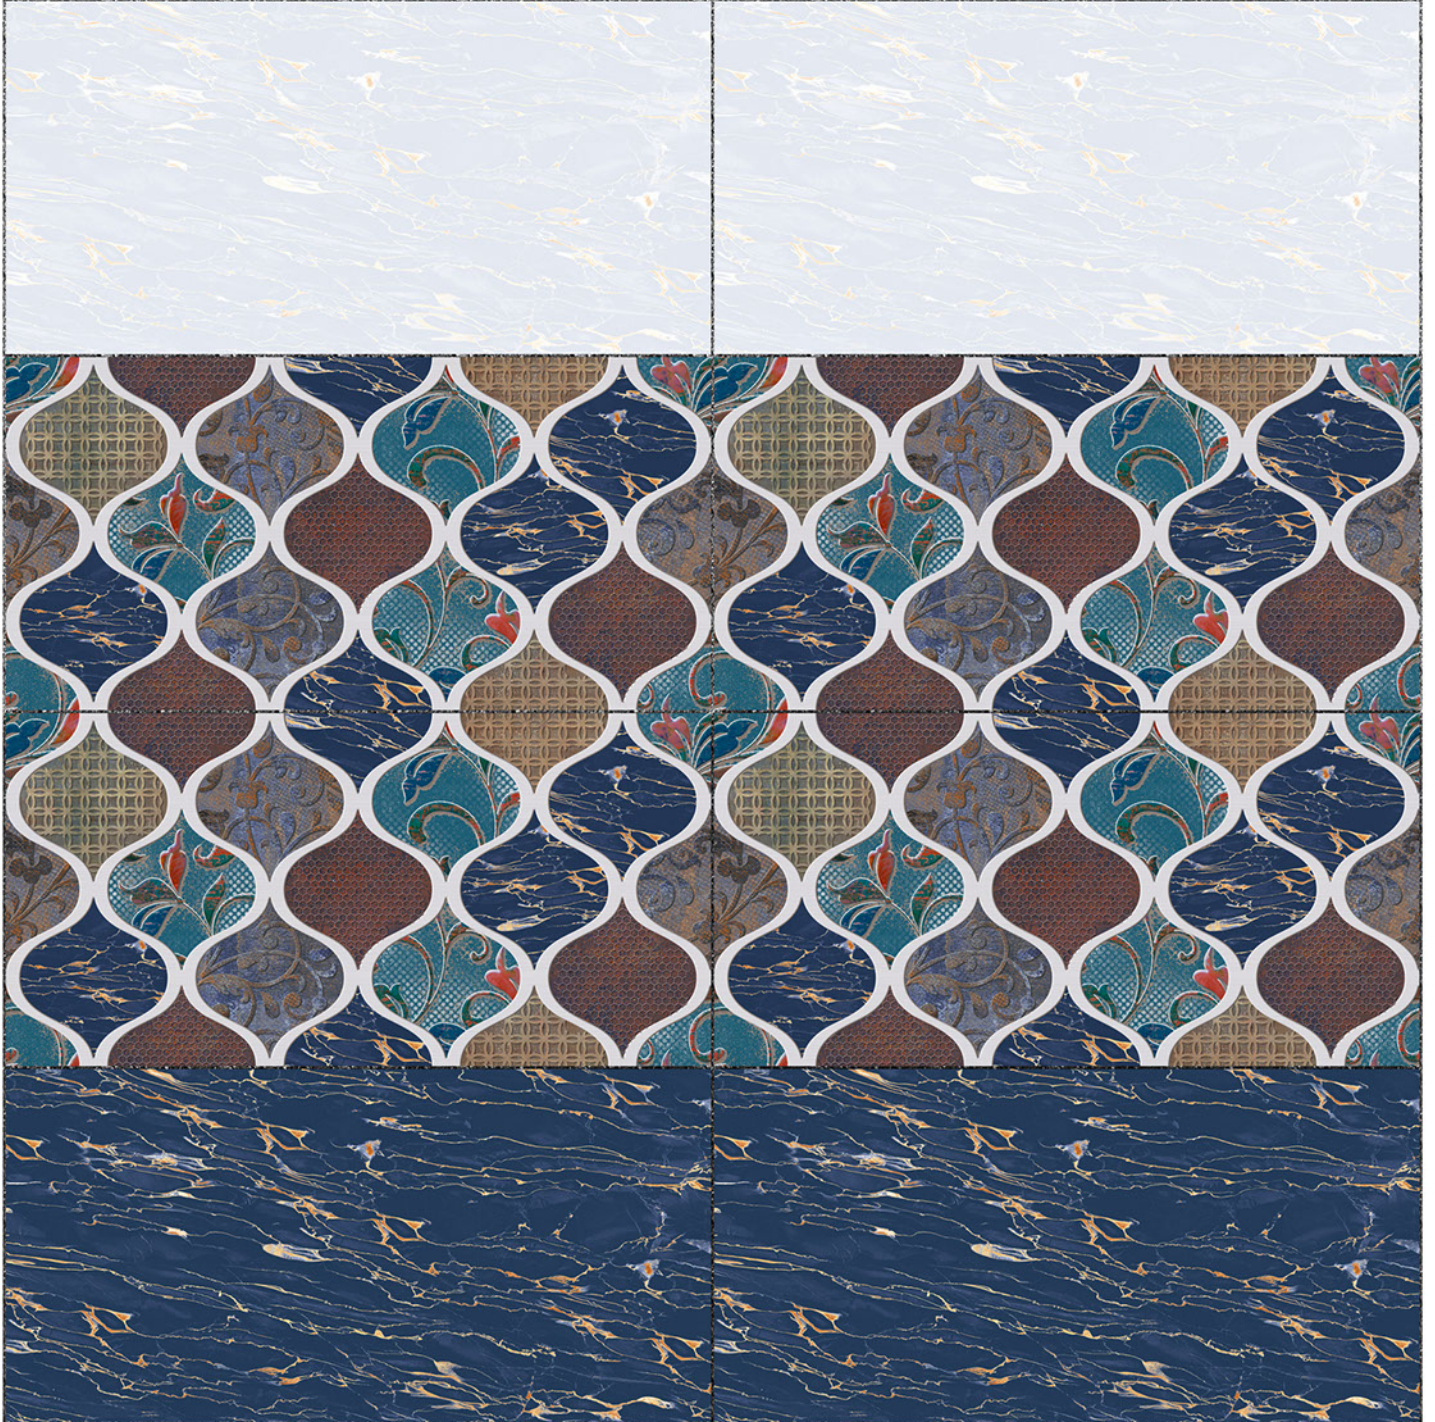

GLOSSY WallTiles Collection

24357

LT

HL1

DK

Heat Resistance

100 % Waterproof

Durable

Resistance to Frost

12''x24''
300 x 600 mm