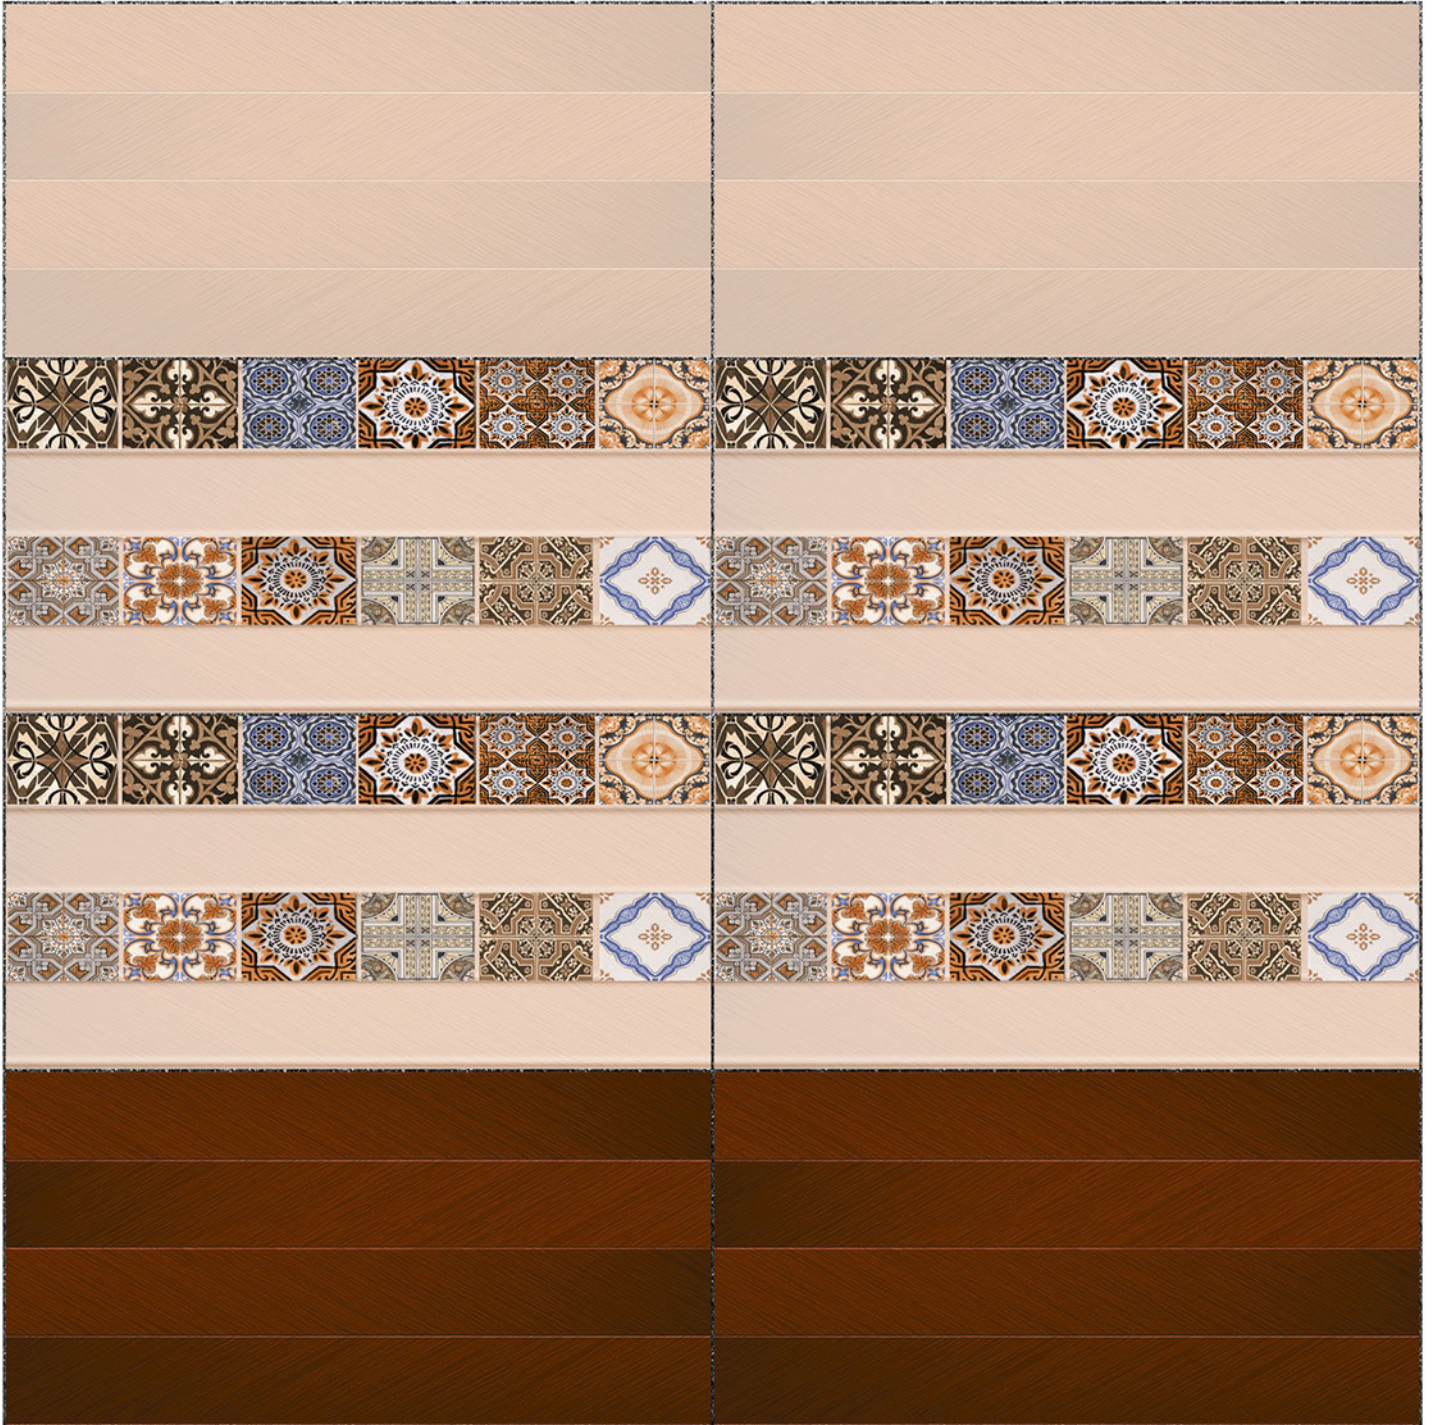

GLOSSY WallTiles Collection

24392

LT

HL1

DK

Heat Resistance

100 % Waterproof

Durable

Resistance to Frost

12" x 24"
300 x 600 mm