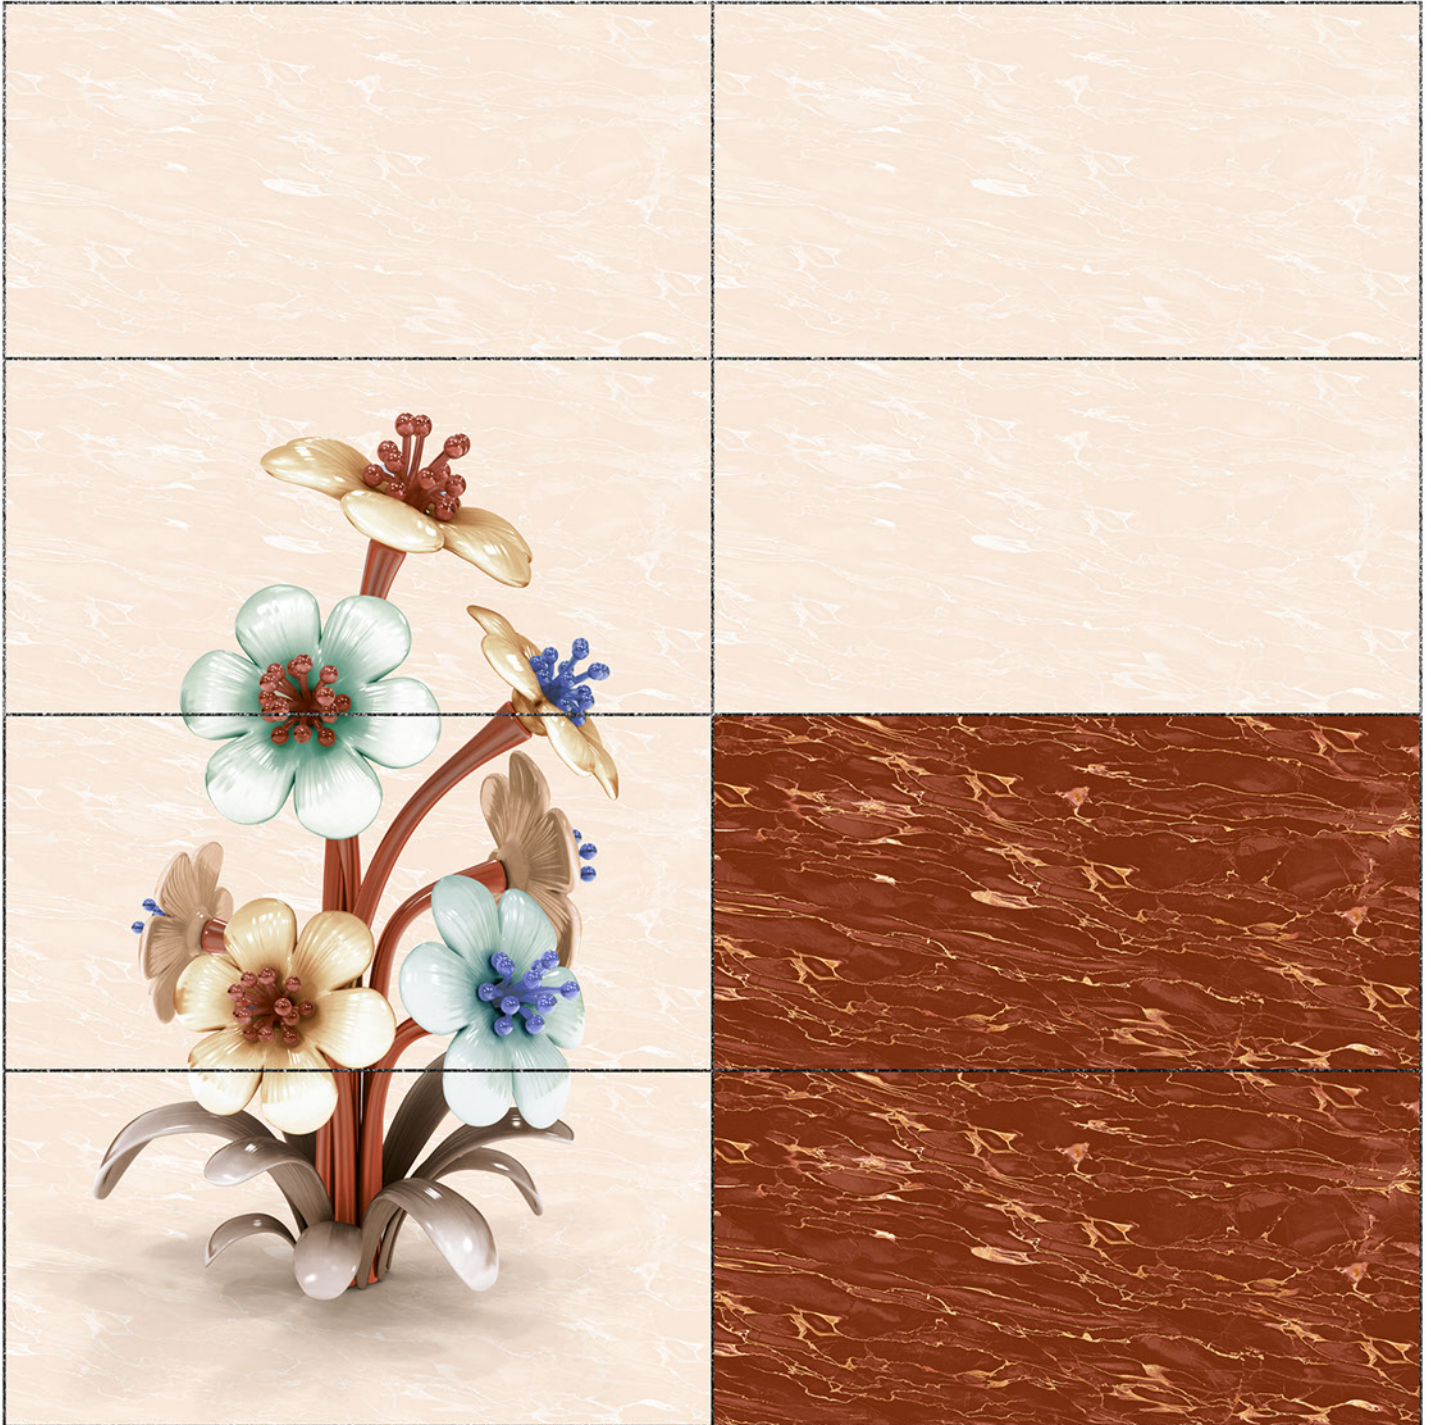

GLOSSY
WallTiles
Collection

24358

LT

HL_1R

DK

Heat Resistance

100 % Waterproof

Durable

Resistance to Frost

12" x 24"
300 x 600 mm