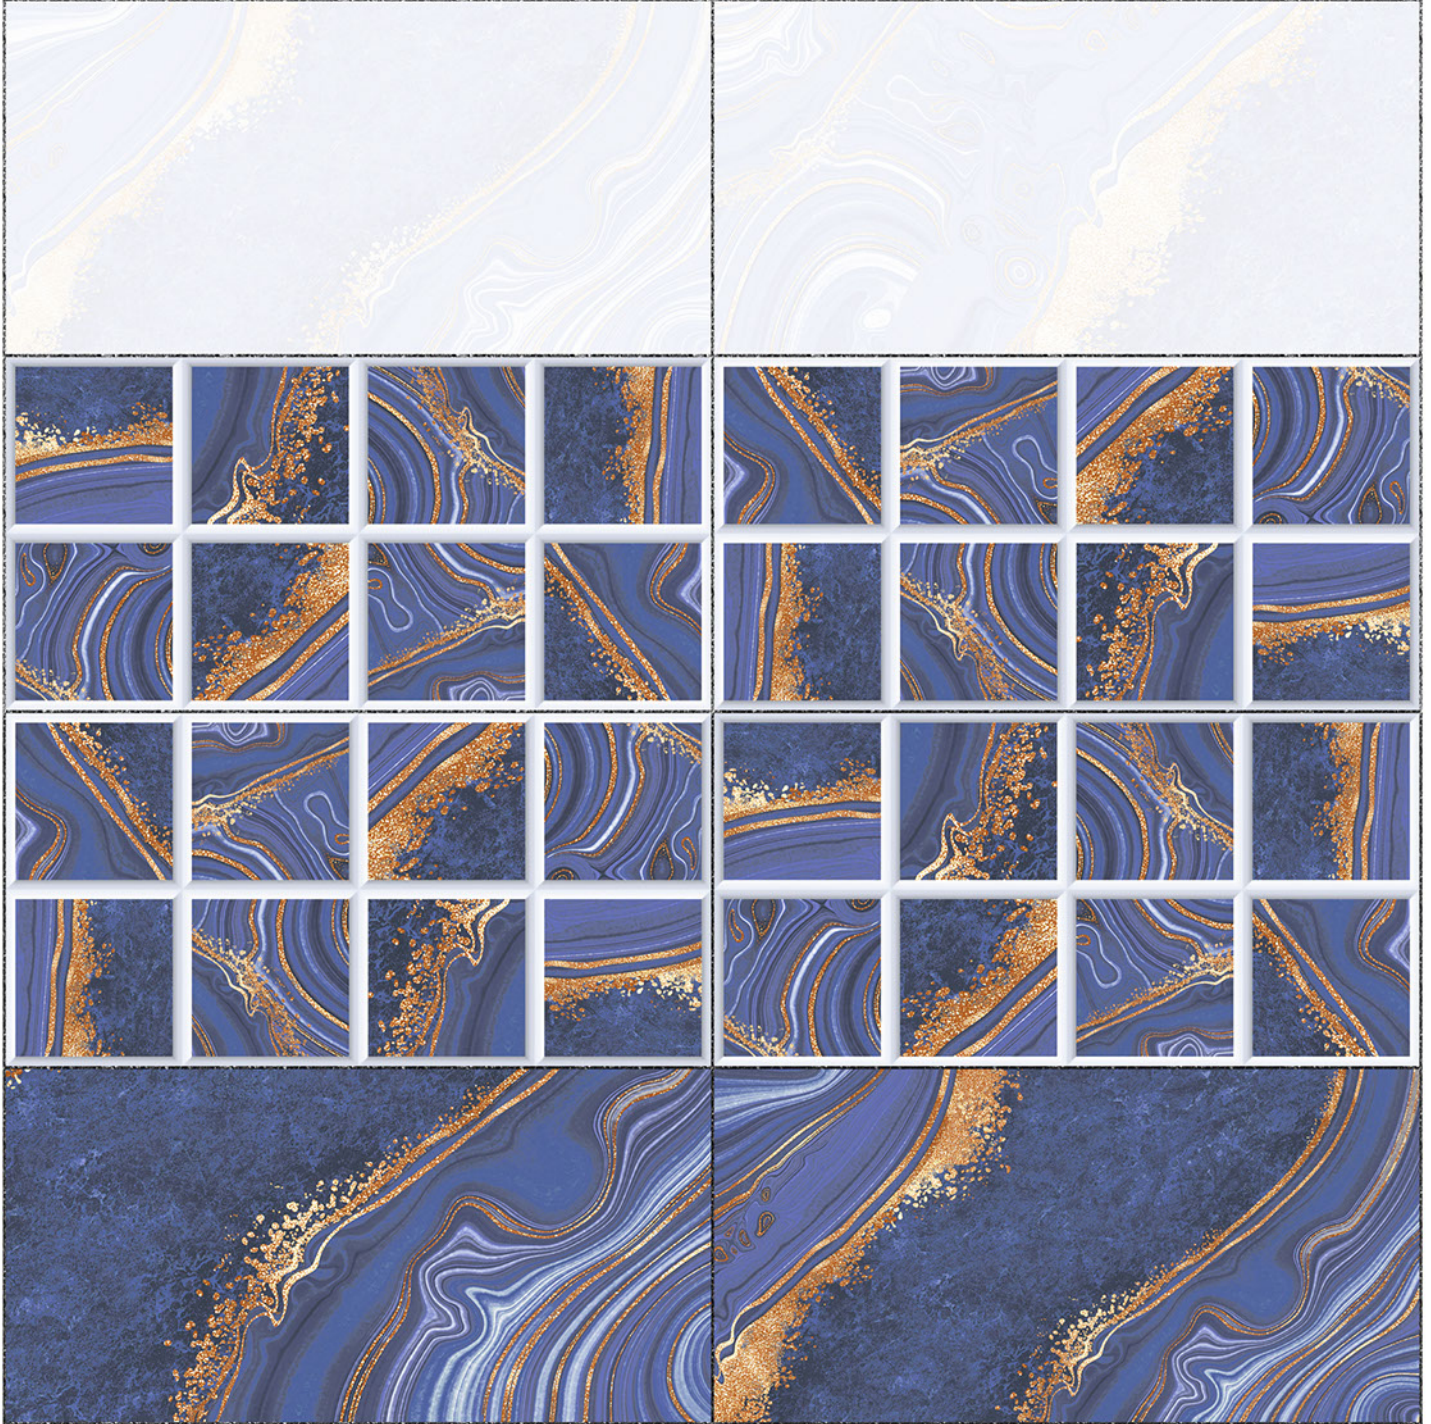

GLOSSY WallTiles Collection

24360

LT

HL

DK

Heat Resistance

100 % Waterproof

Durable

Resistance to Frost

12''x24''
300 x 600 mm