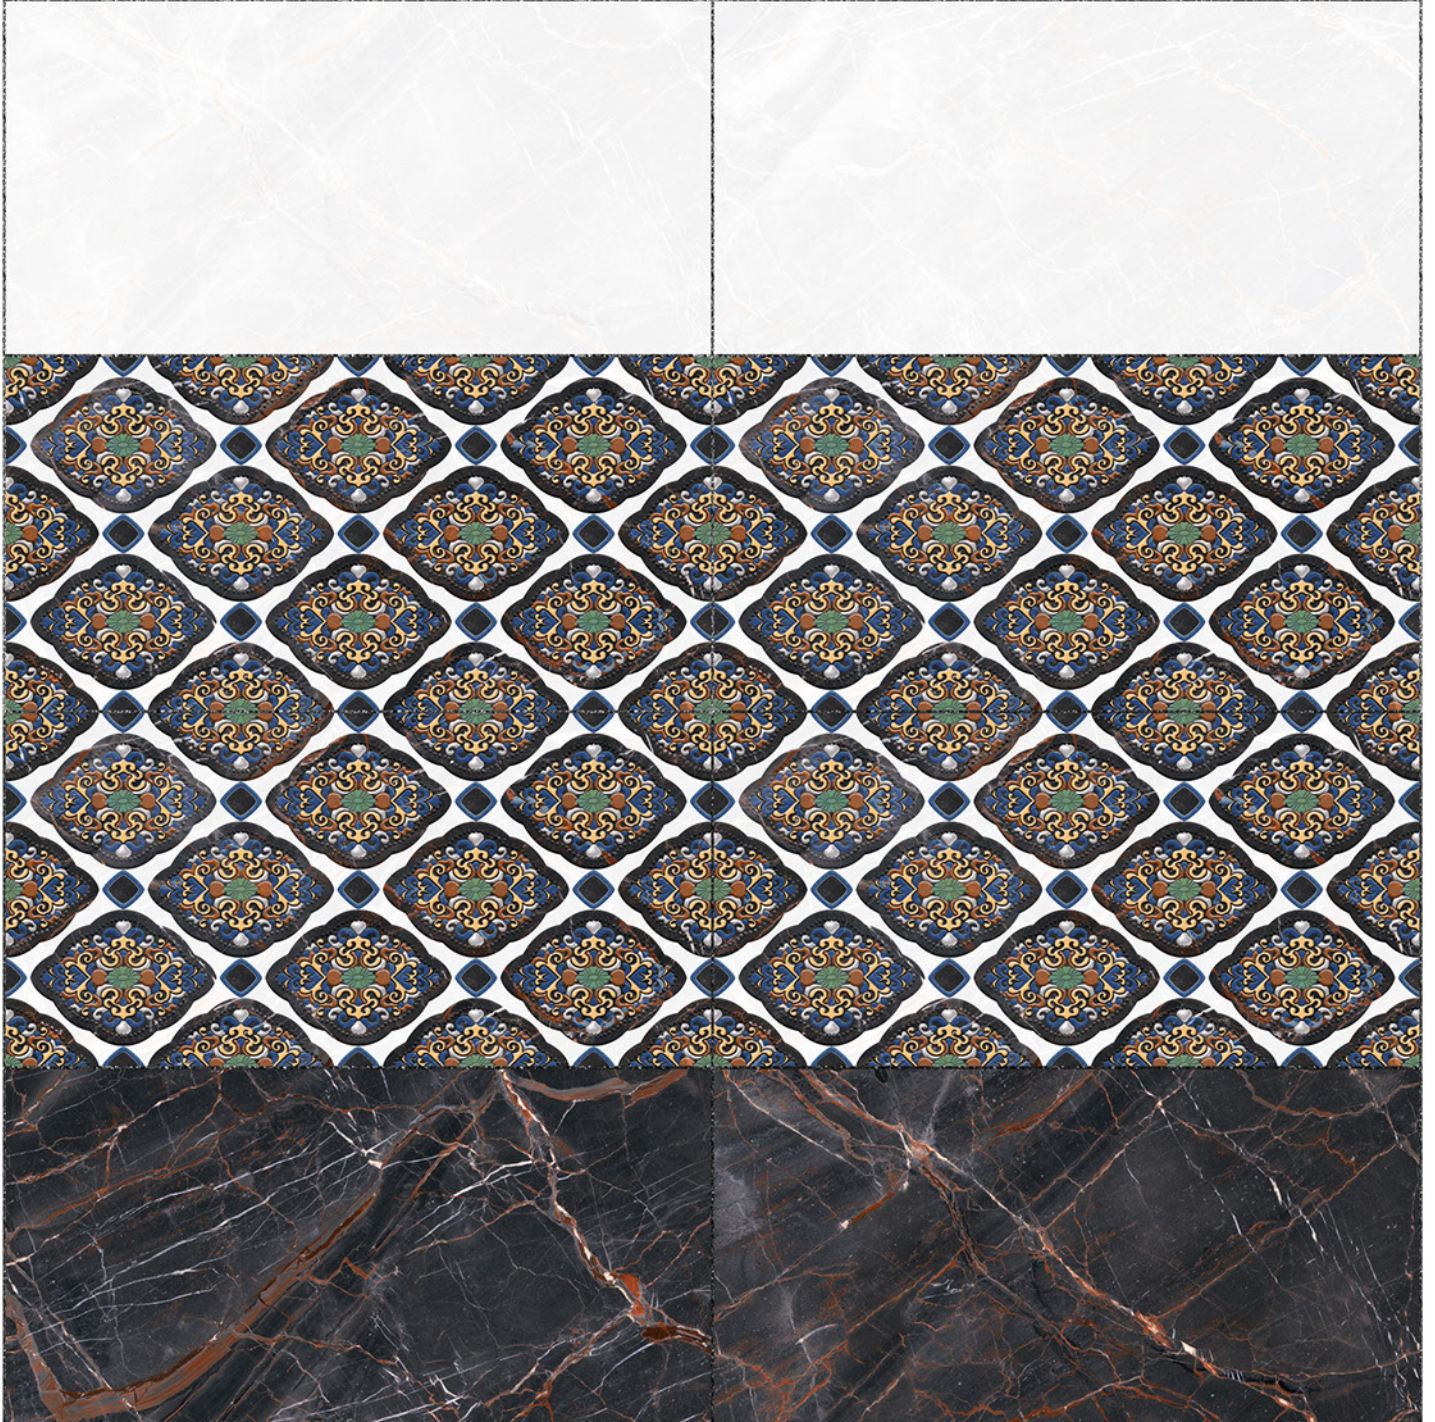

GLOSSY WallTiles Collection

24365

LT

HL2

DK

Heat Resistance

100 % Waterproof

Durable

Resistance to Frost

12''x24''
300 x 600 mm