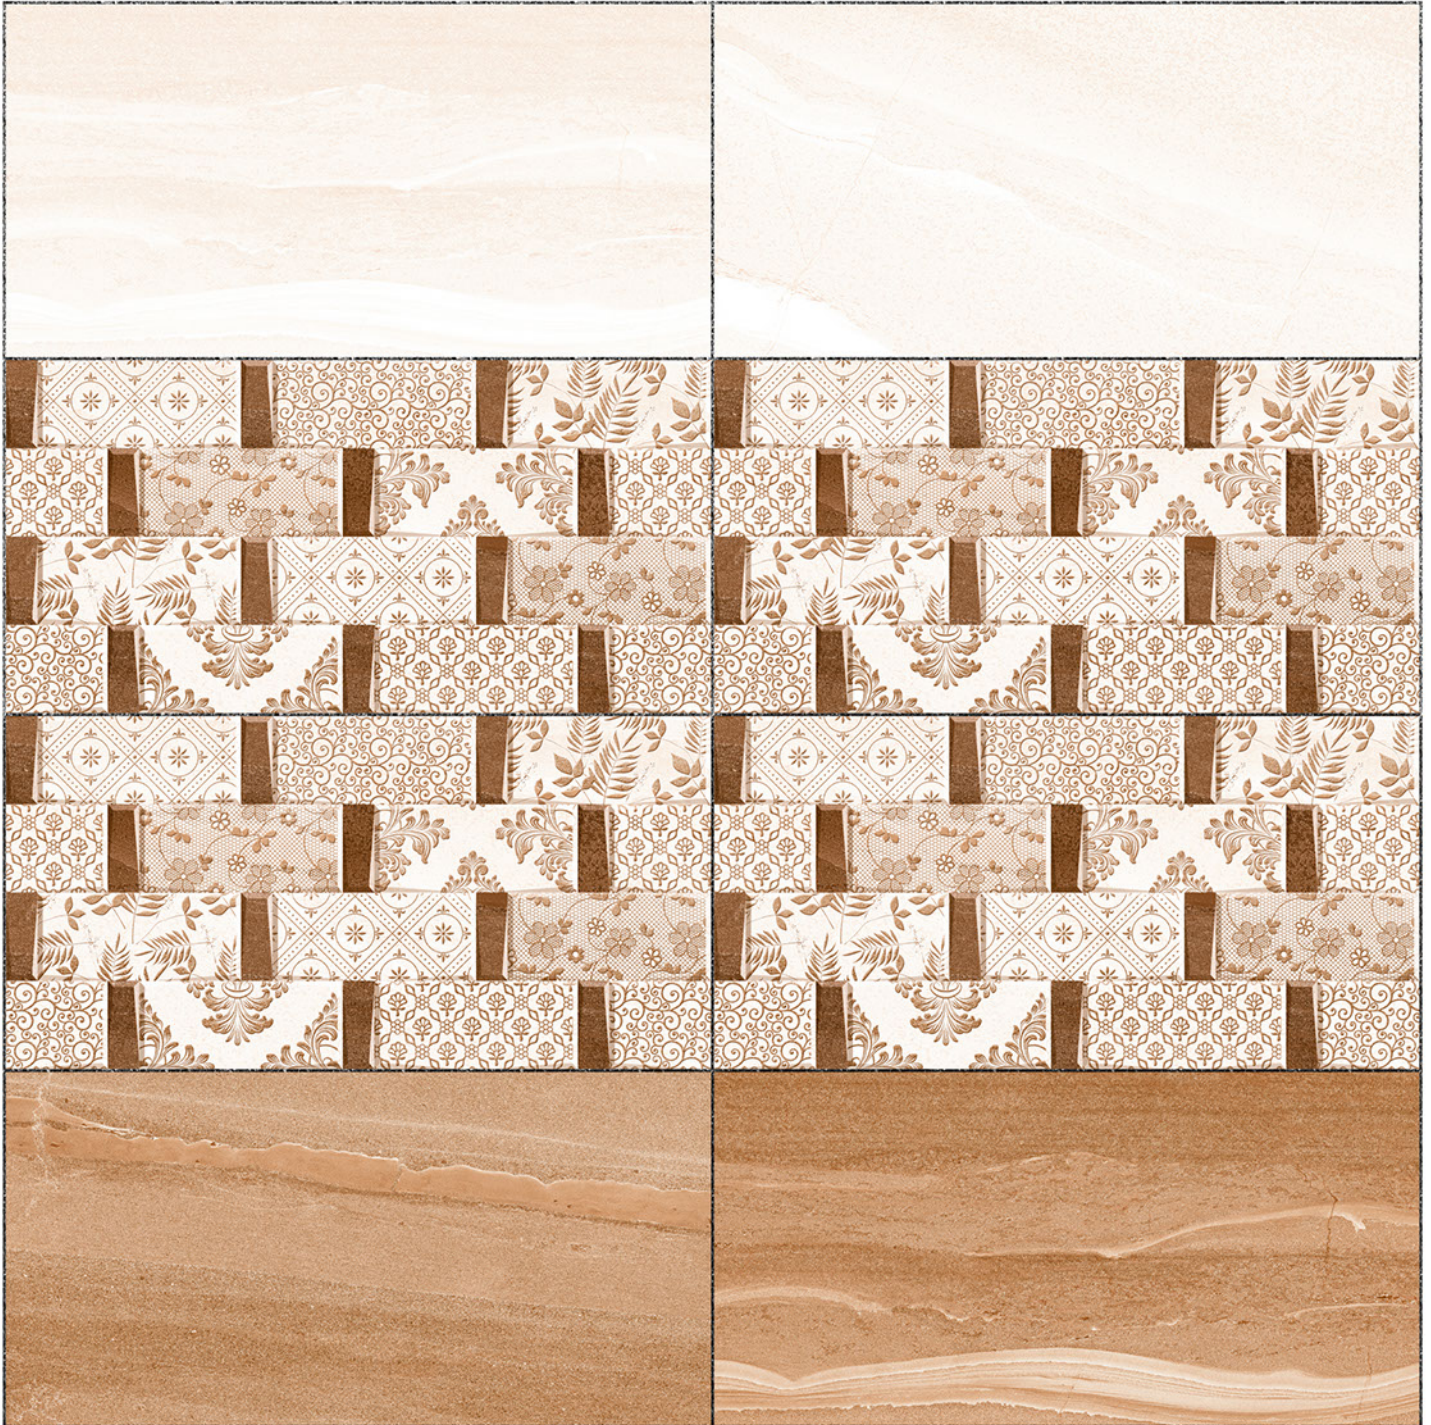

GLOSSY WallTiles Collection

24361

LT

HL

DK

Heat Resistance

100 % Waterproof

Durable

Resistance to Frost

12''x24''
300 x 600 mm