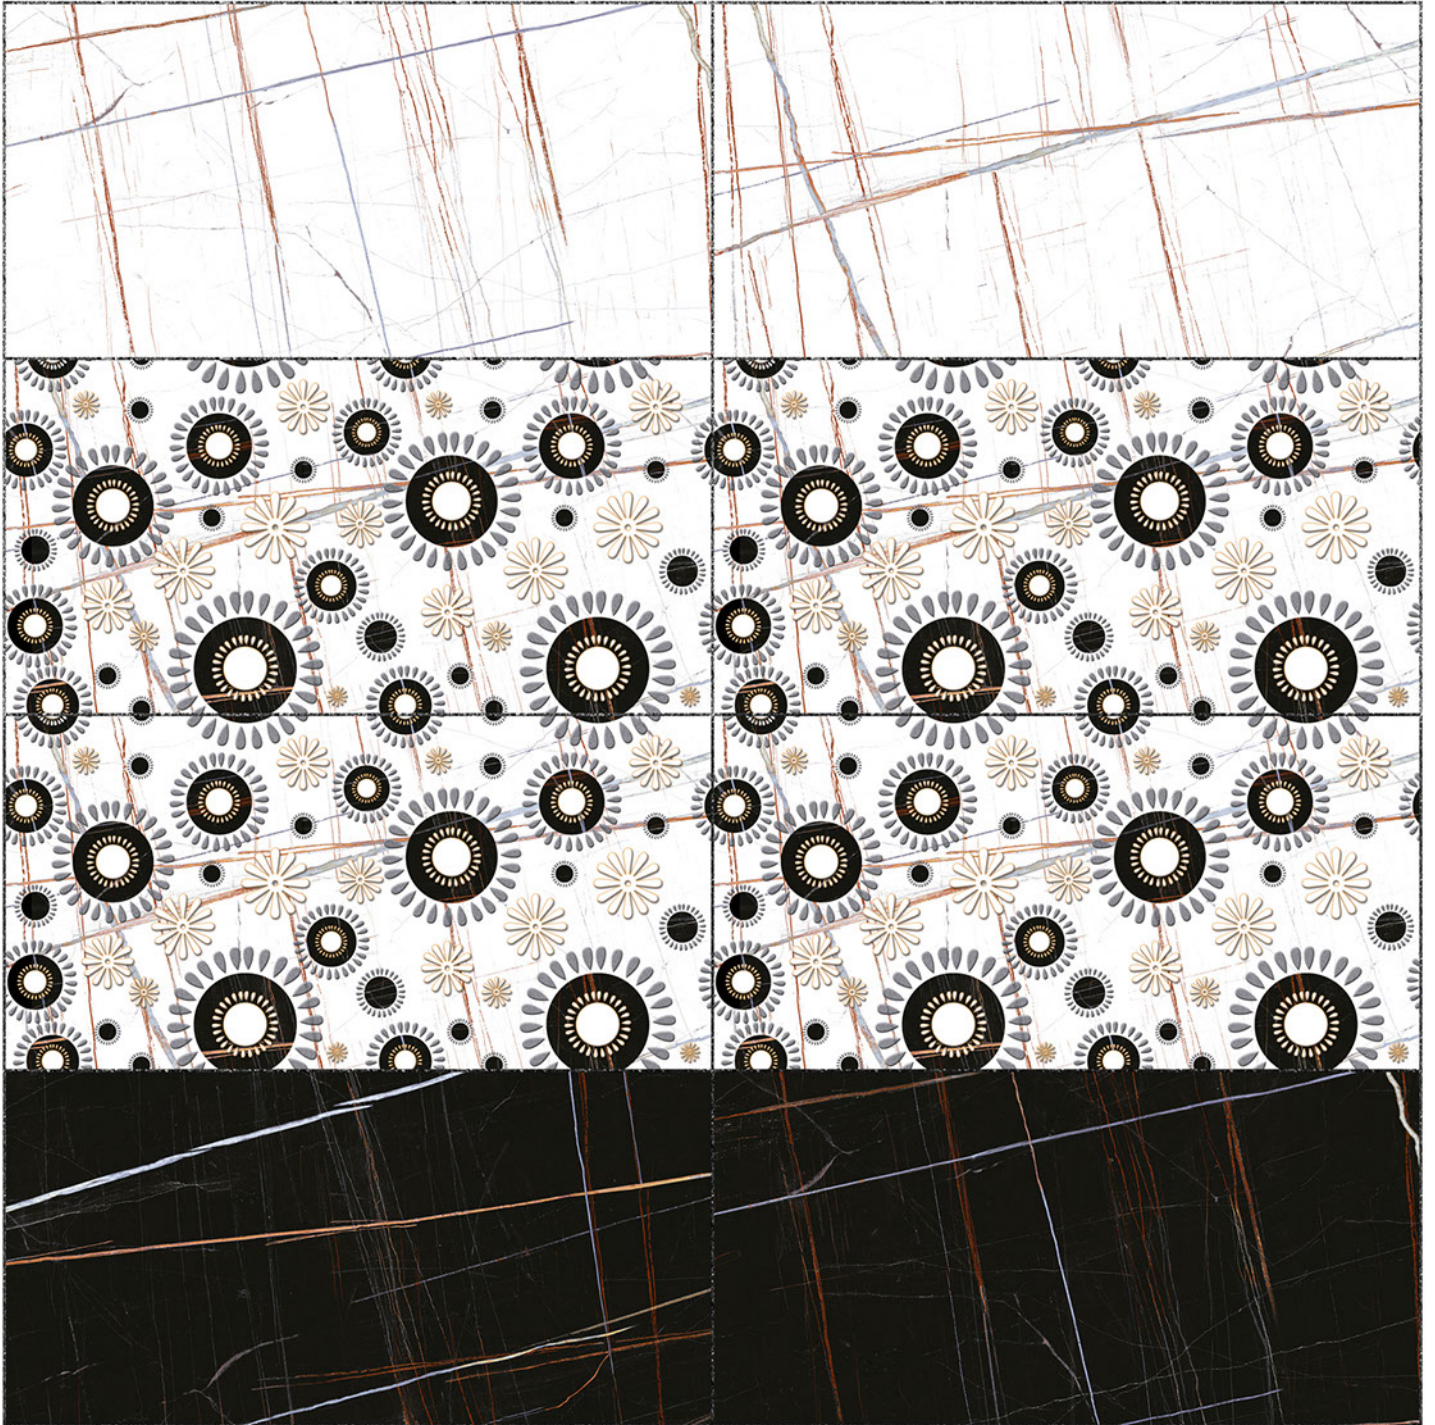

GLOSSY WallTiles Collection

24397

LT

HL1

DK

Heat Resistance

100 % Waterproof

Durable

Resistance to Frost

12''x24''
300 x 600 mm