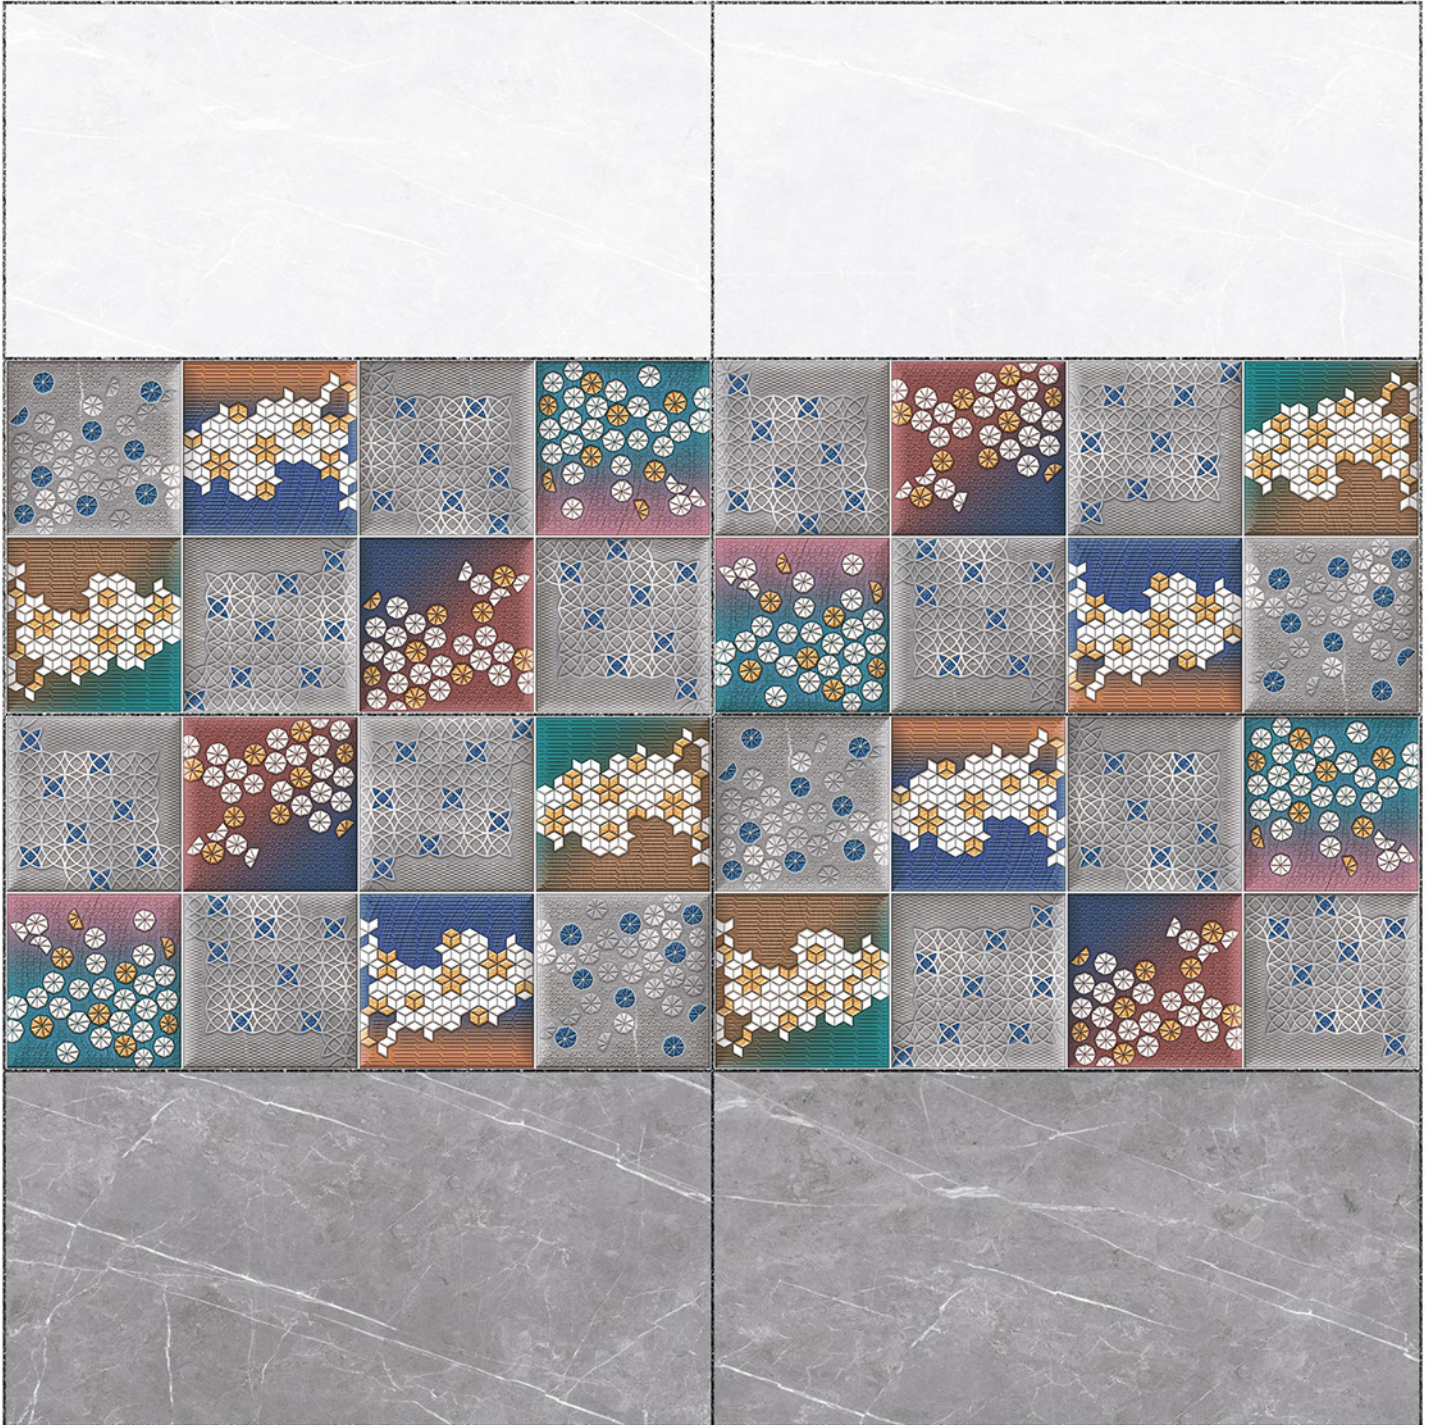

GLOSSY WallTiles Collection

24386

LT

HL

DK

Heat Resistance

100 % Waterproof

Durable

Resistance to Frost

12''x24''
300 x 600 mm