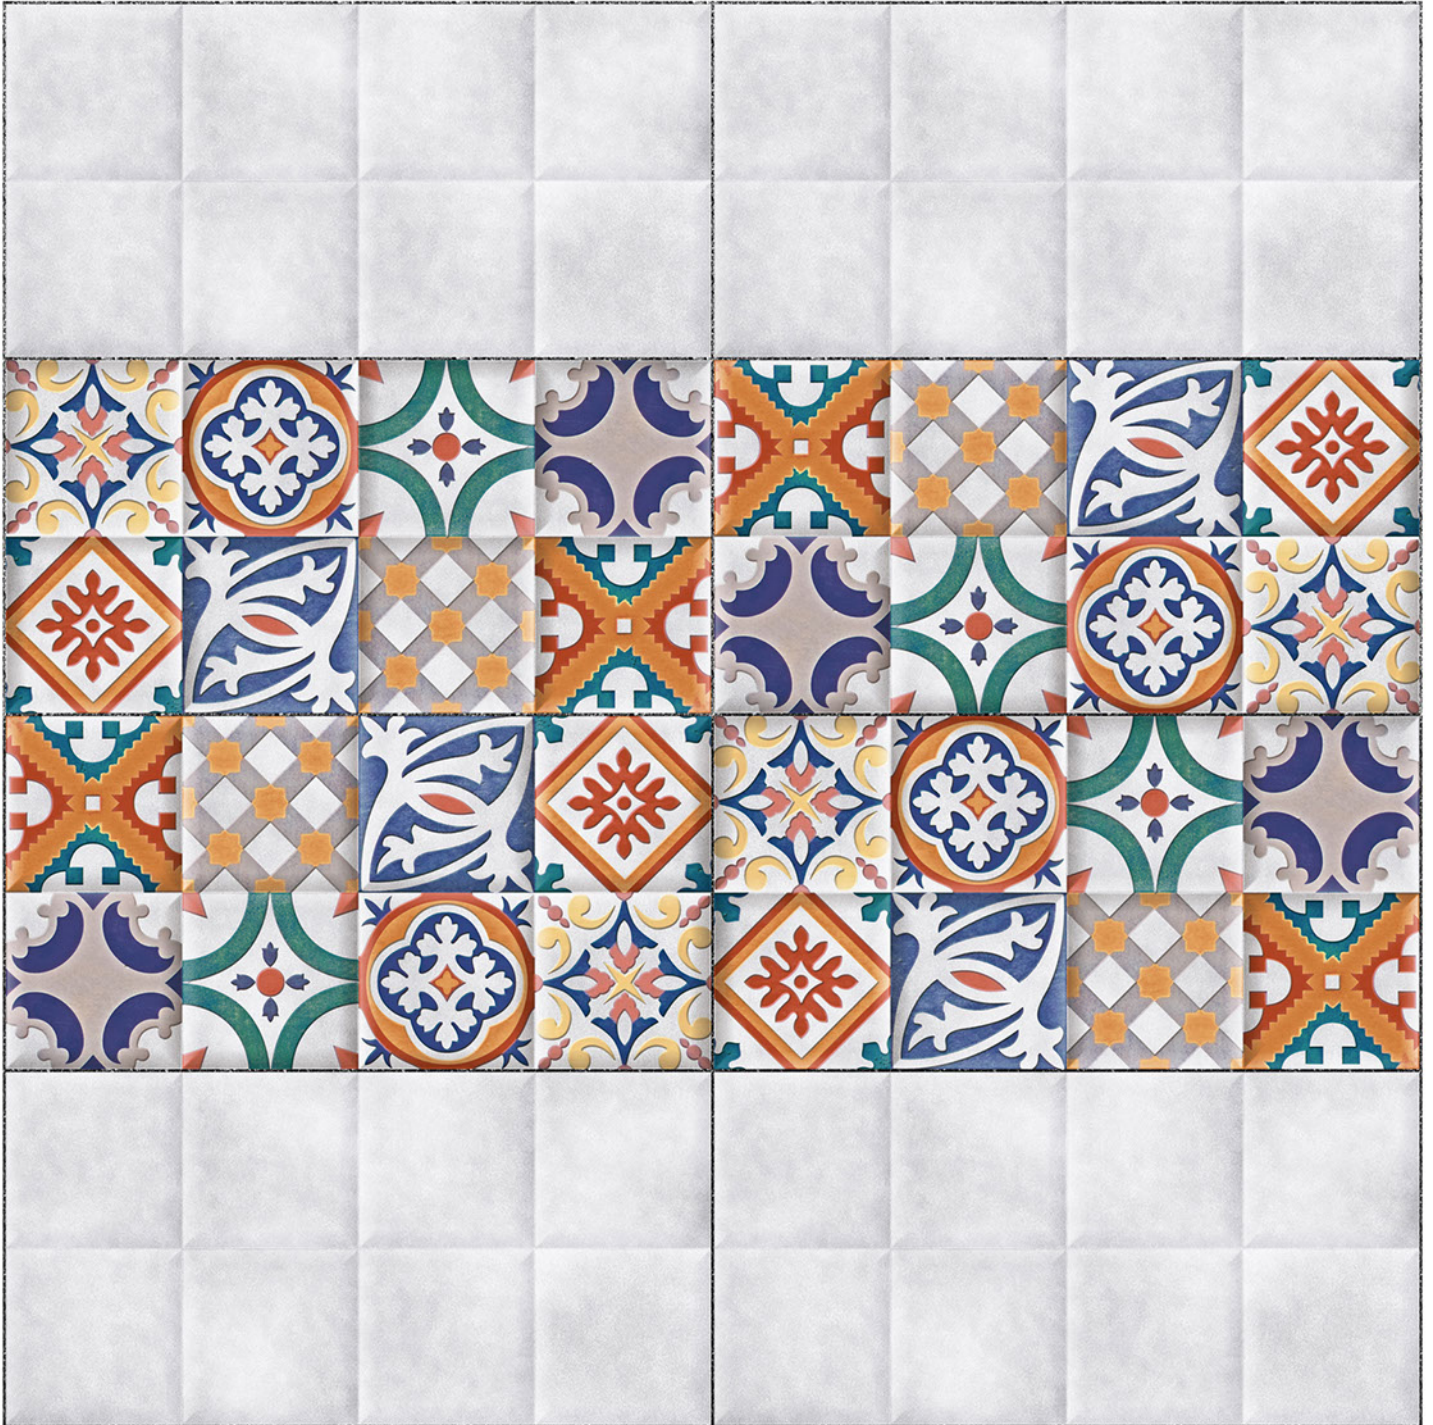

GLOSSY WallTiles Collection

24369

LT

HL

DK

Heat Resistance

100 % Waterproof

Durable

Resistance to Frost

12''x24''
300 x 600 mm