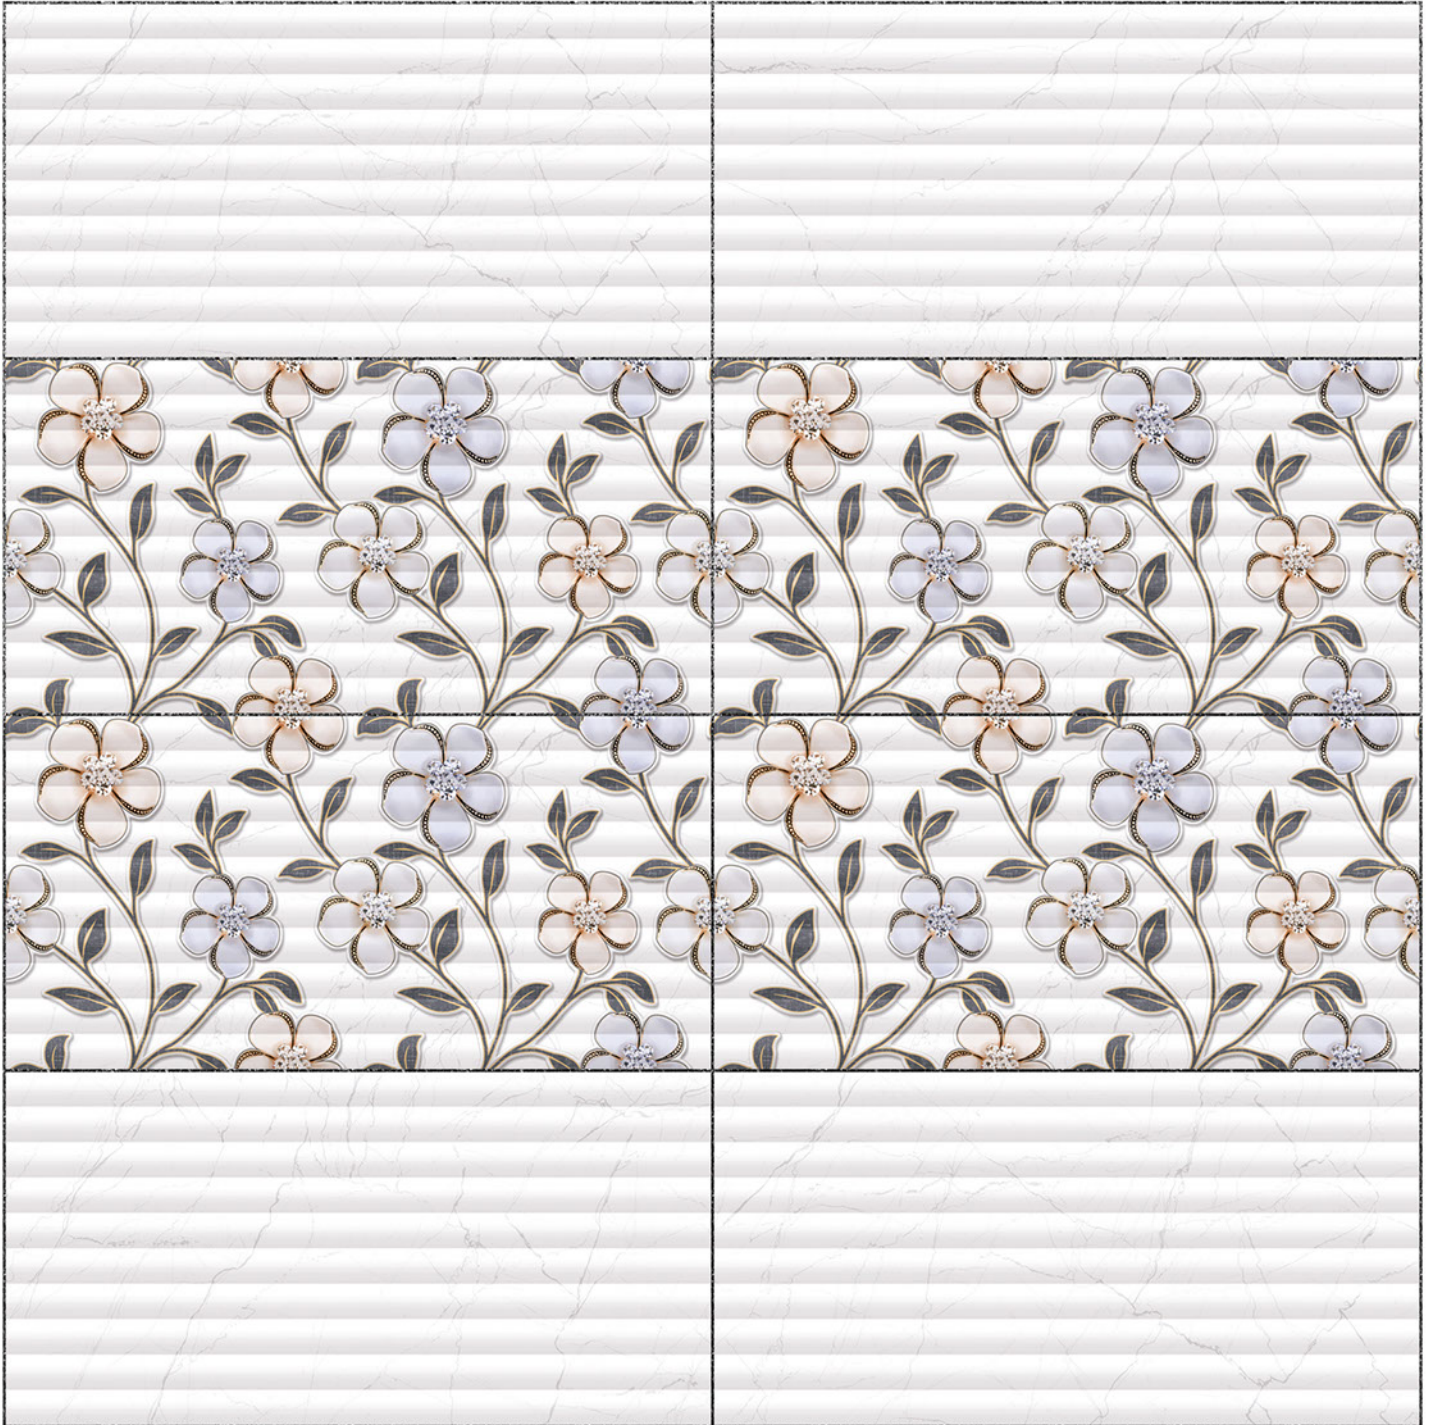

GLOSSY WallTiles Collection

24364

LT

HL2

DK

Heat Resistance

100 % Waterproof

Durable

Resistance to Frost

12''x24''
300 x 600 mm