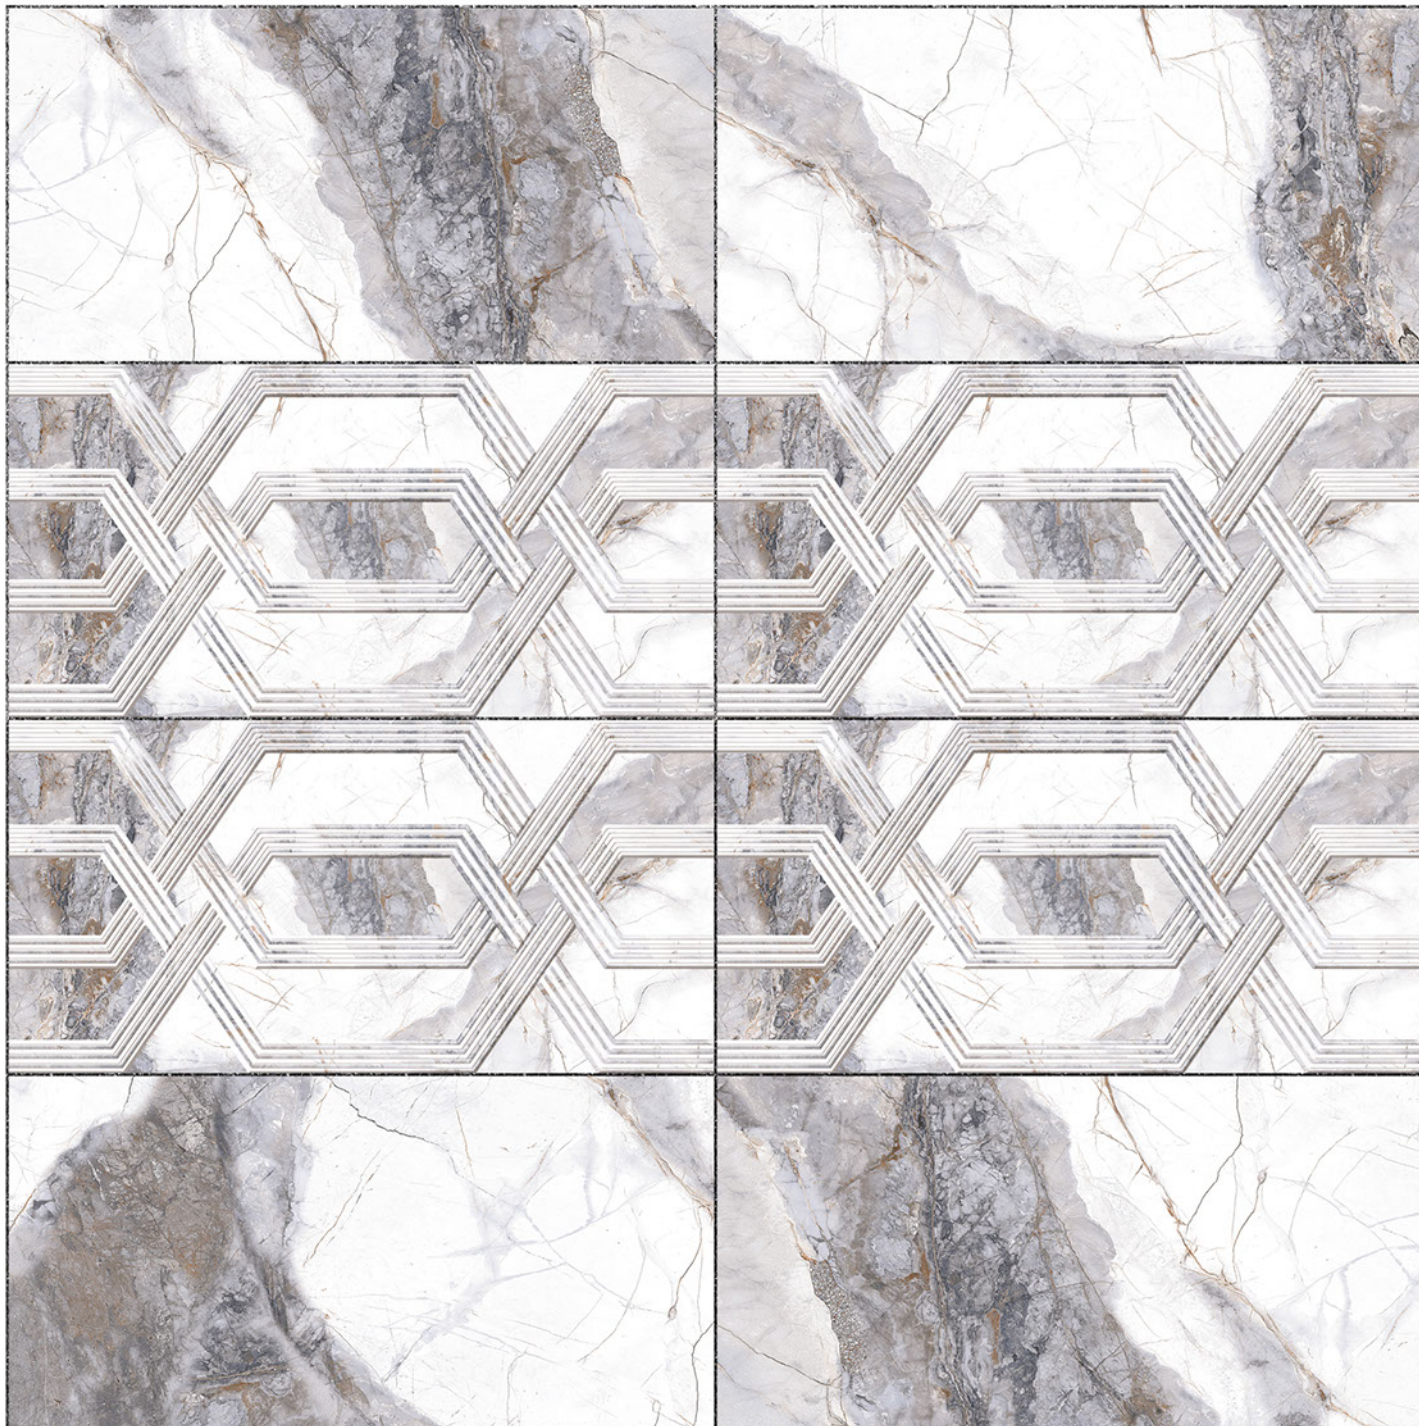

GLOSSY Wall Tiles Collection

24378

LT

HL4

DK

Heat Resistance

100 % Waterproof

Durable

Resistance to Frost

12" x 24"
300 x 600 mm