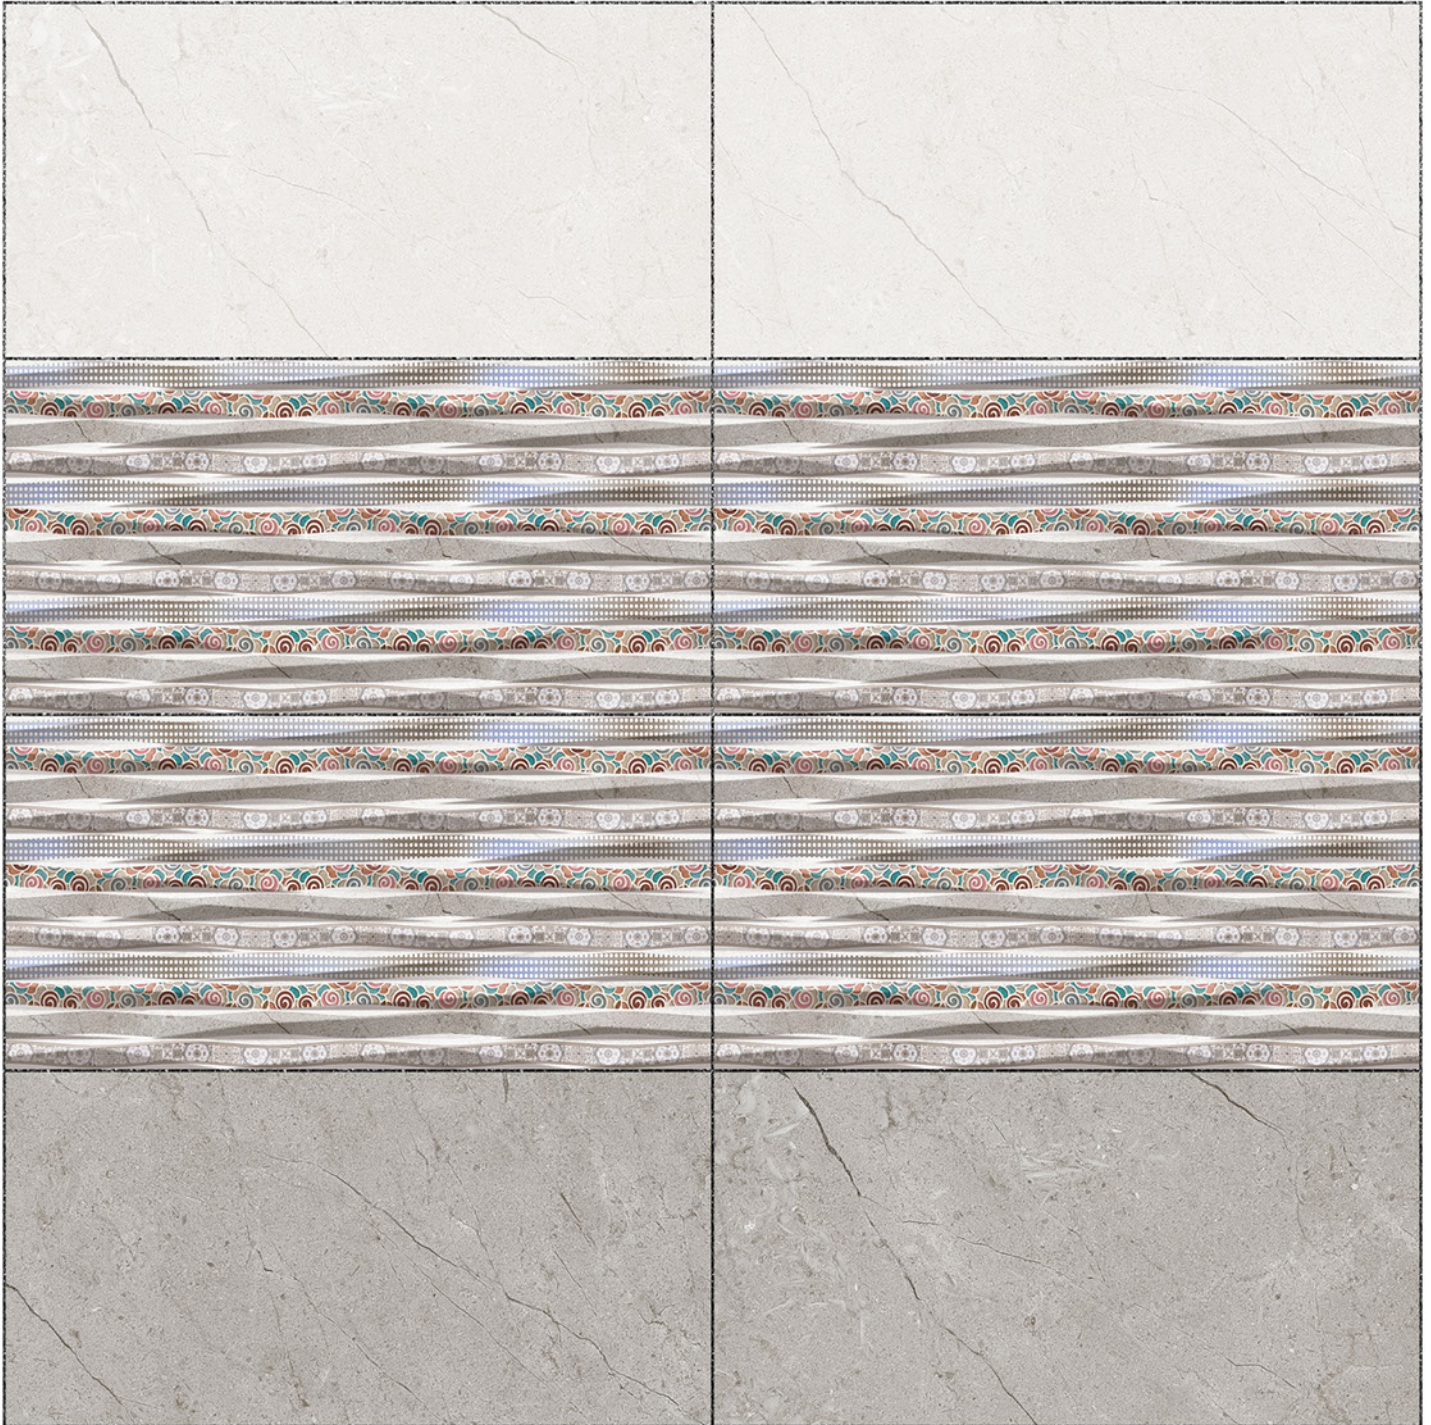

GLOSSY WallTiles Collection

24379

LT

HL

DK

Heat Resistance

100 % Waterproof

Durable

Resistance to Frost

12" x 24"
300 x 600 mm