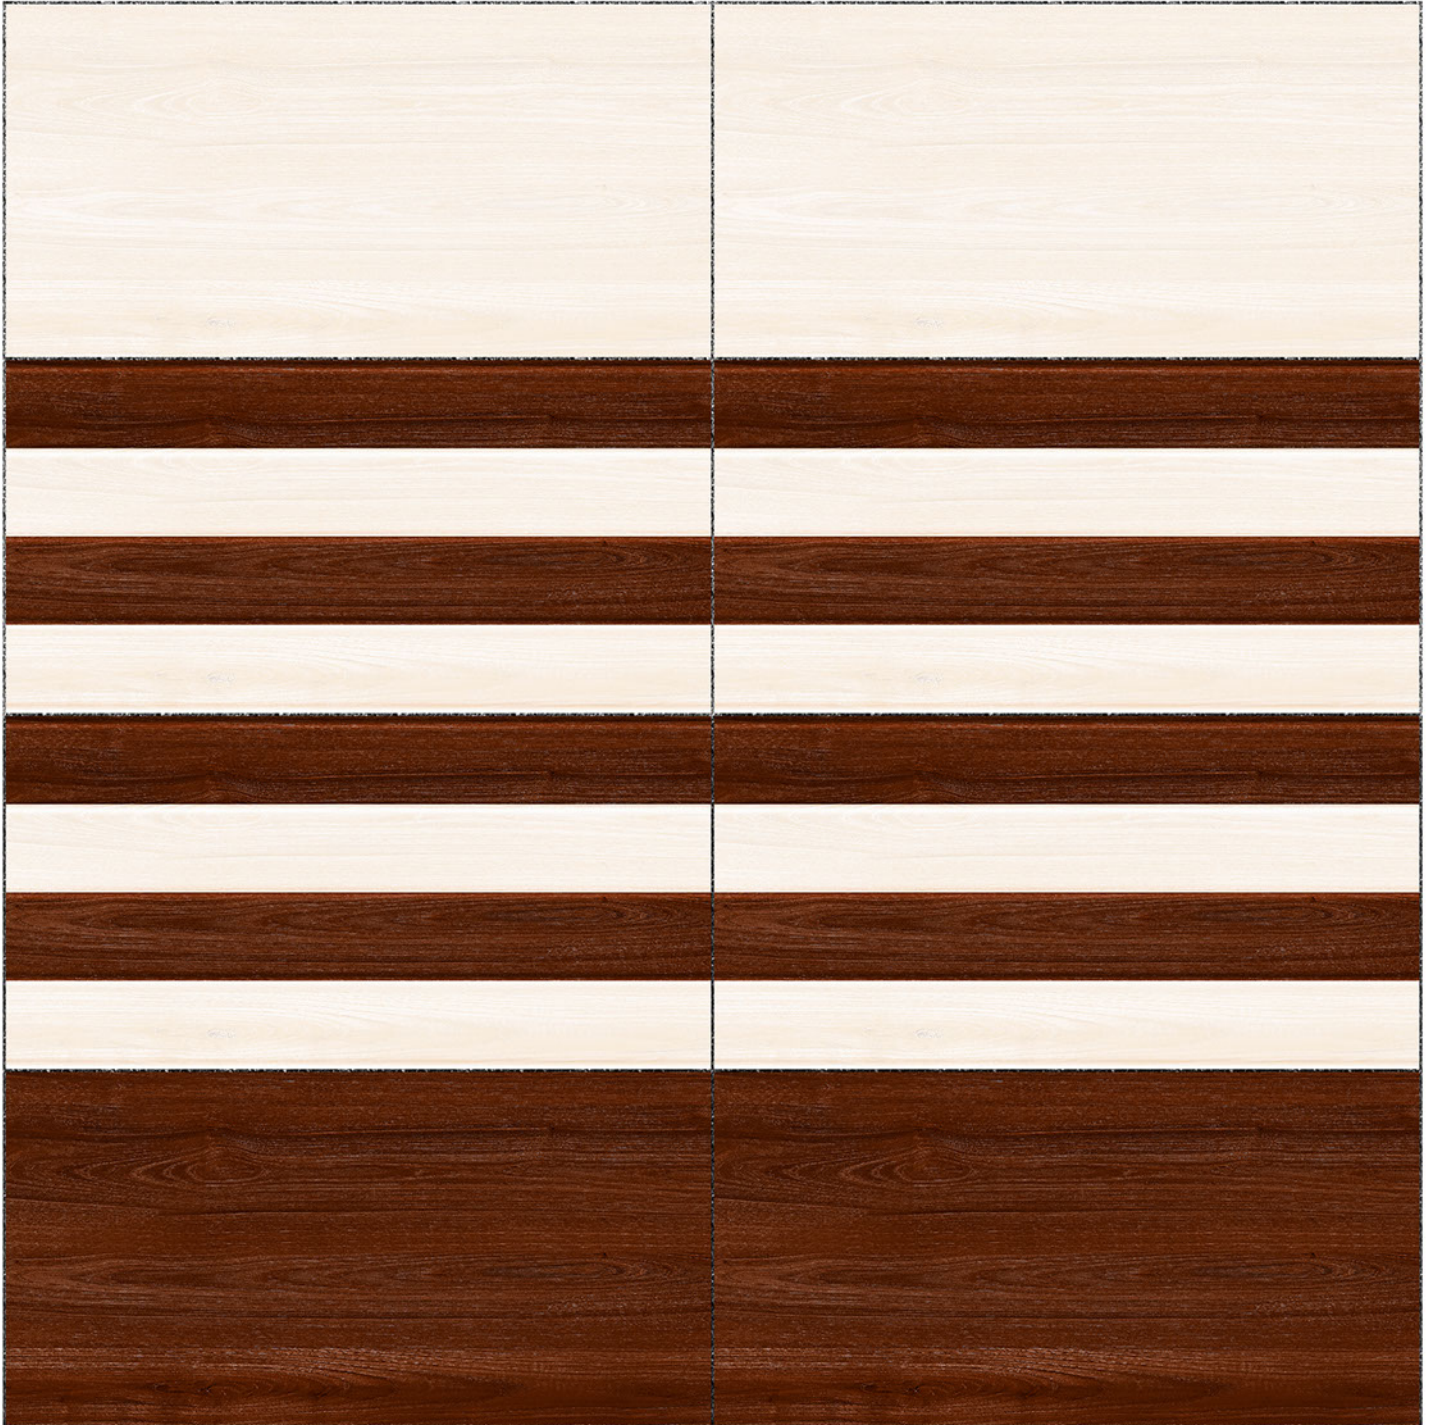

GLOSSY WallTiles Collection

24372

LT

HL3

DK

Heat Resistance

100 % Waterproof

Durable

Resistance to Frost

12" x 24"
300 x 600 mm