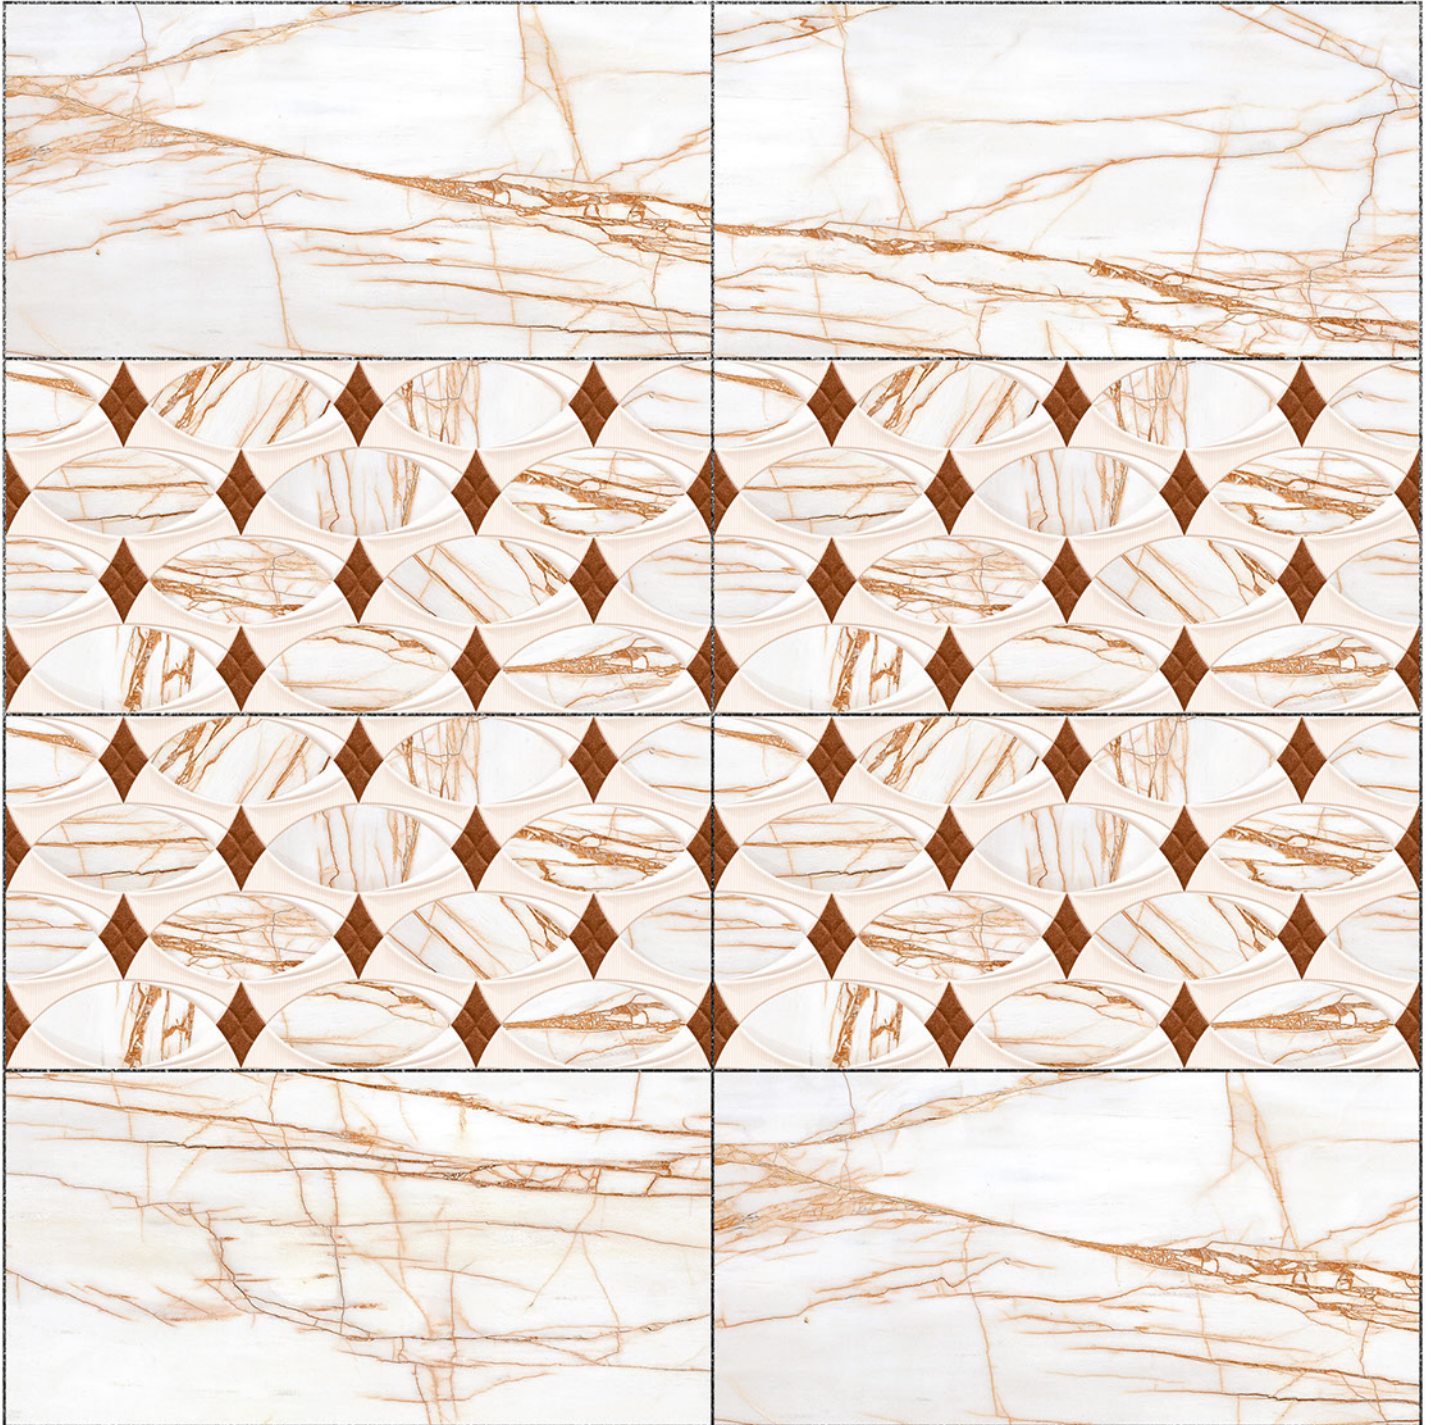

GLOSSY WallTiles Collection

24362

LT

HL

DK

Heat Resistance

100 % Waterproof

Durable

Resistance to Frost

12''x24''
300 x 600 mm