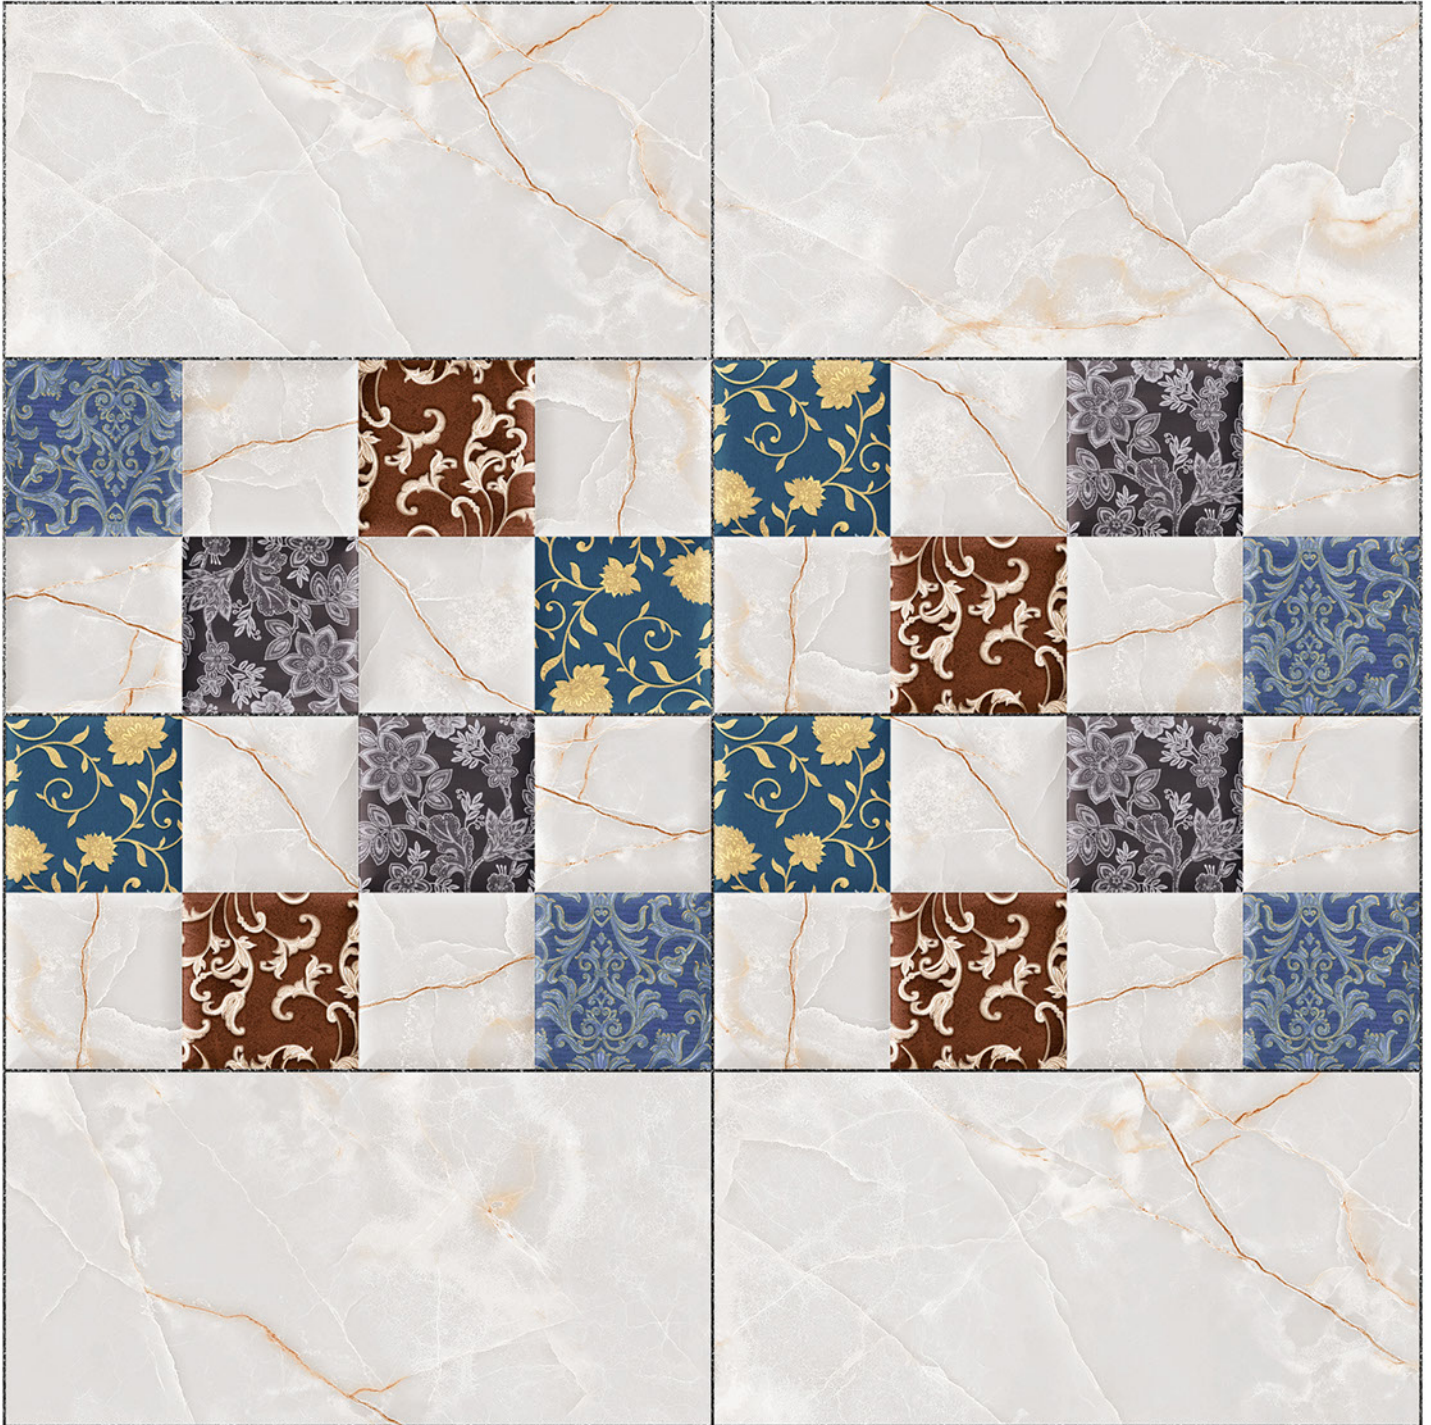

GLOSSY Wall Tiles Collection

24356

LT

HL1

DK

Heat Resistance

100 % Waterproof

Durable

Resistance to Frost

12''x24''
300 x 600 mm