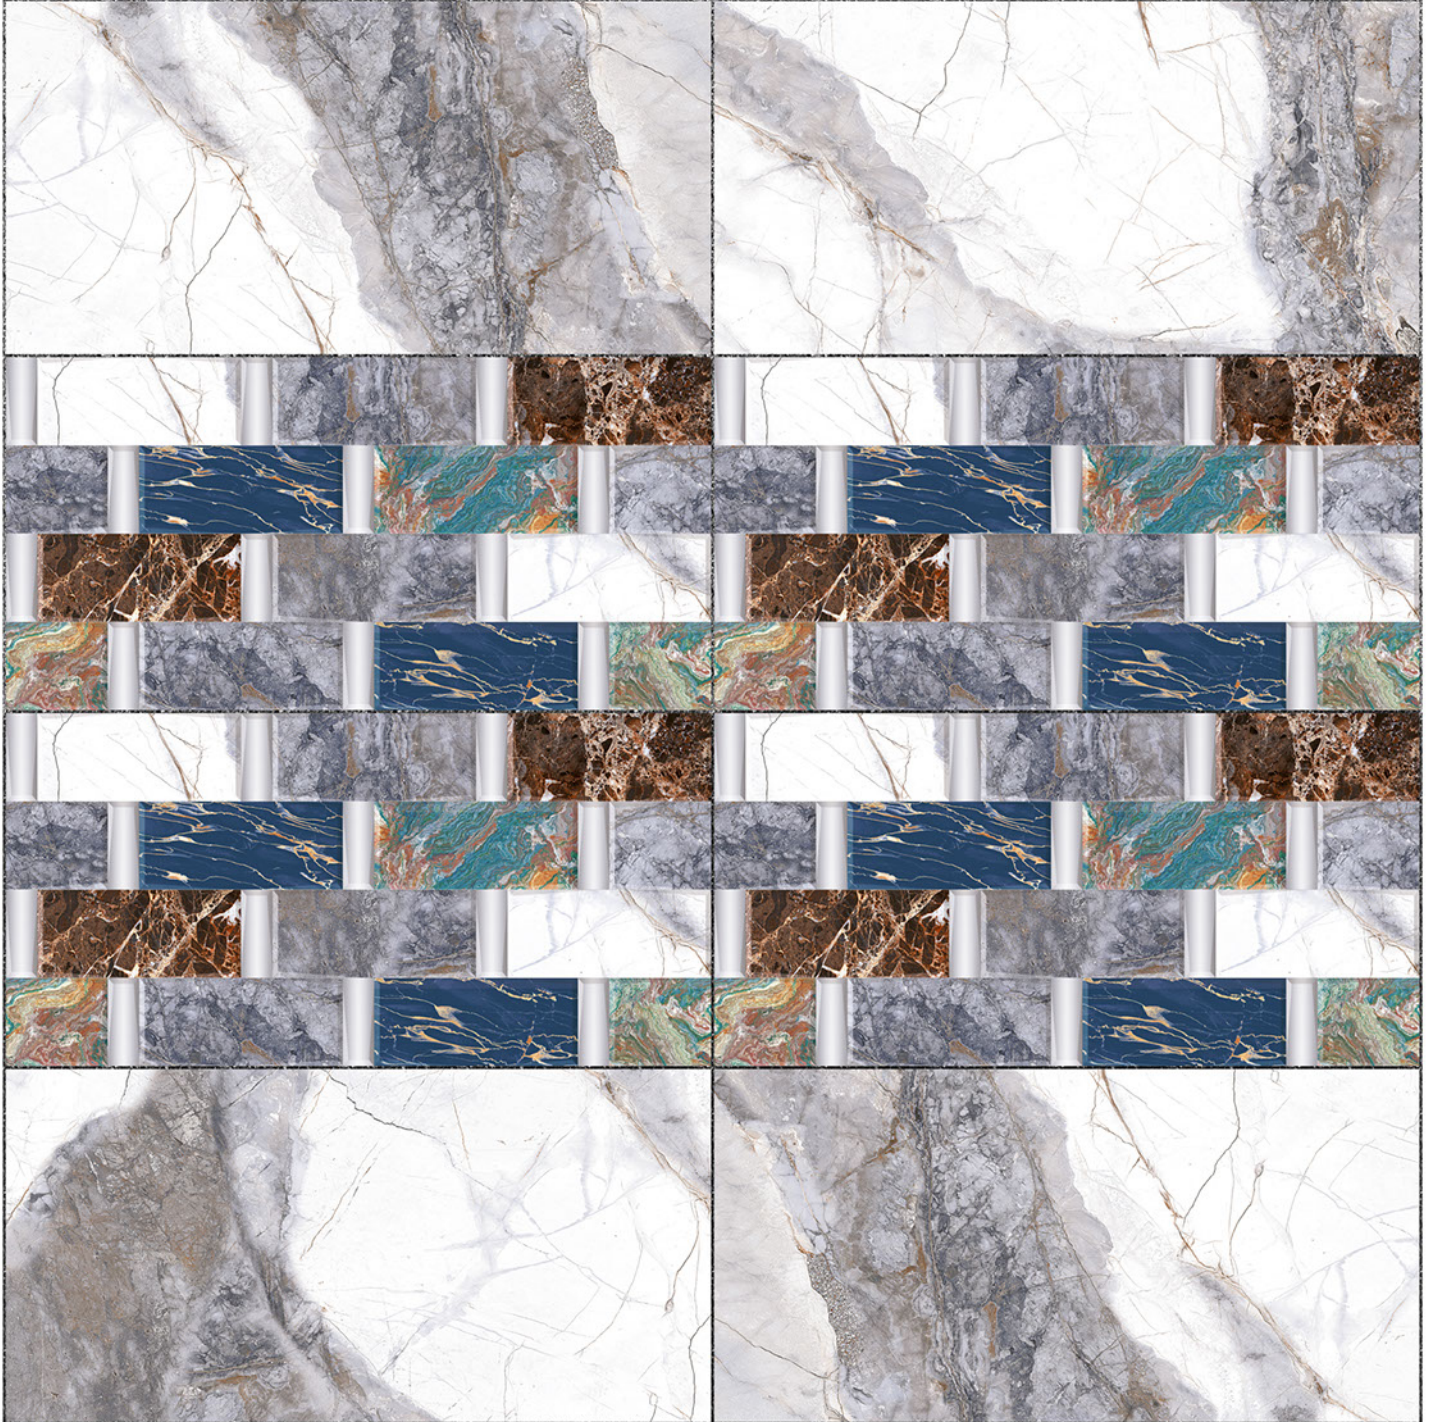

GLOSSY Wall Tiles Collection

24378

LT

HL2

DK

Heat Resistance

100 % Waterproof

Durable

Resistance to Frost

12" x 24"
300 x 600 mm