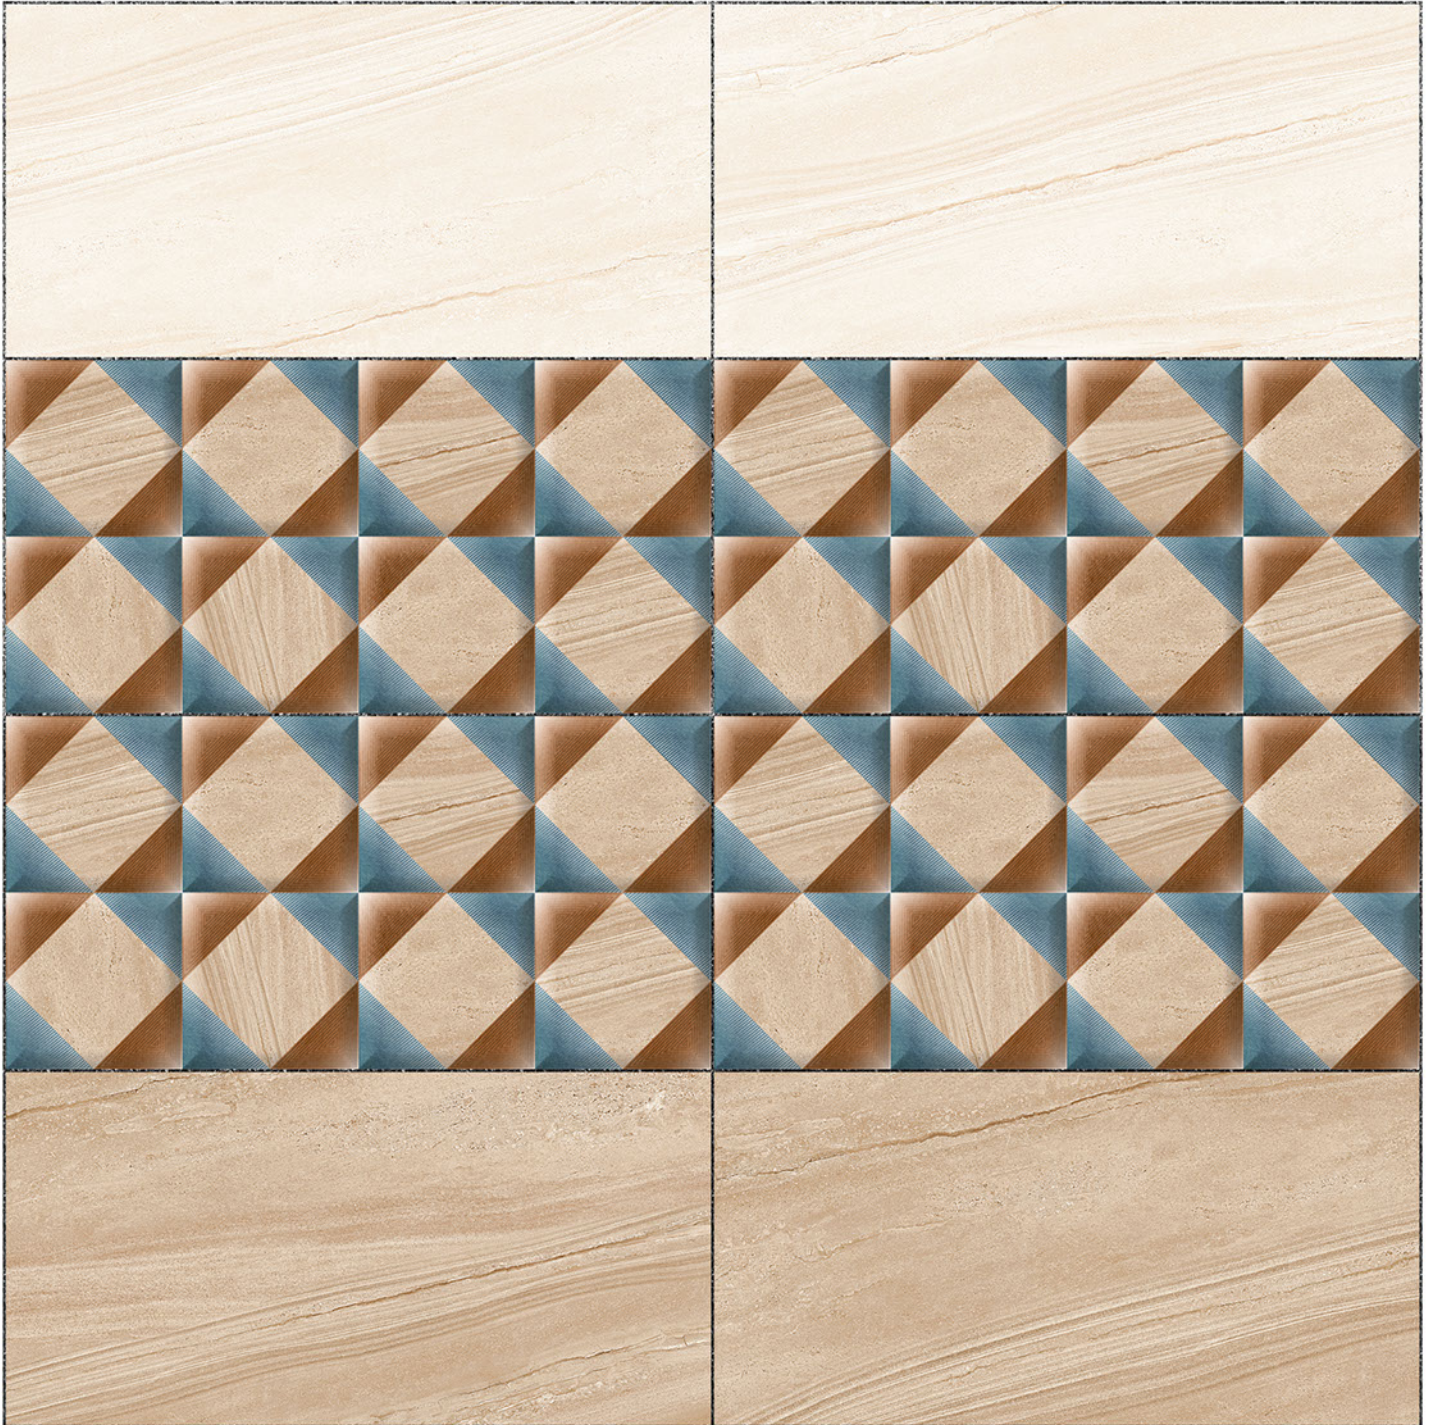

GLOSSY WallTiles Collection

24354

LT

HL

DK

Heat Resistance

100 % Waterproof

Durable

Resistance to Frost

12''x24''
300 x 600 mm