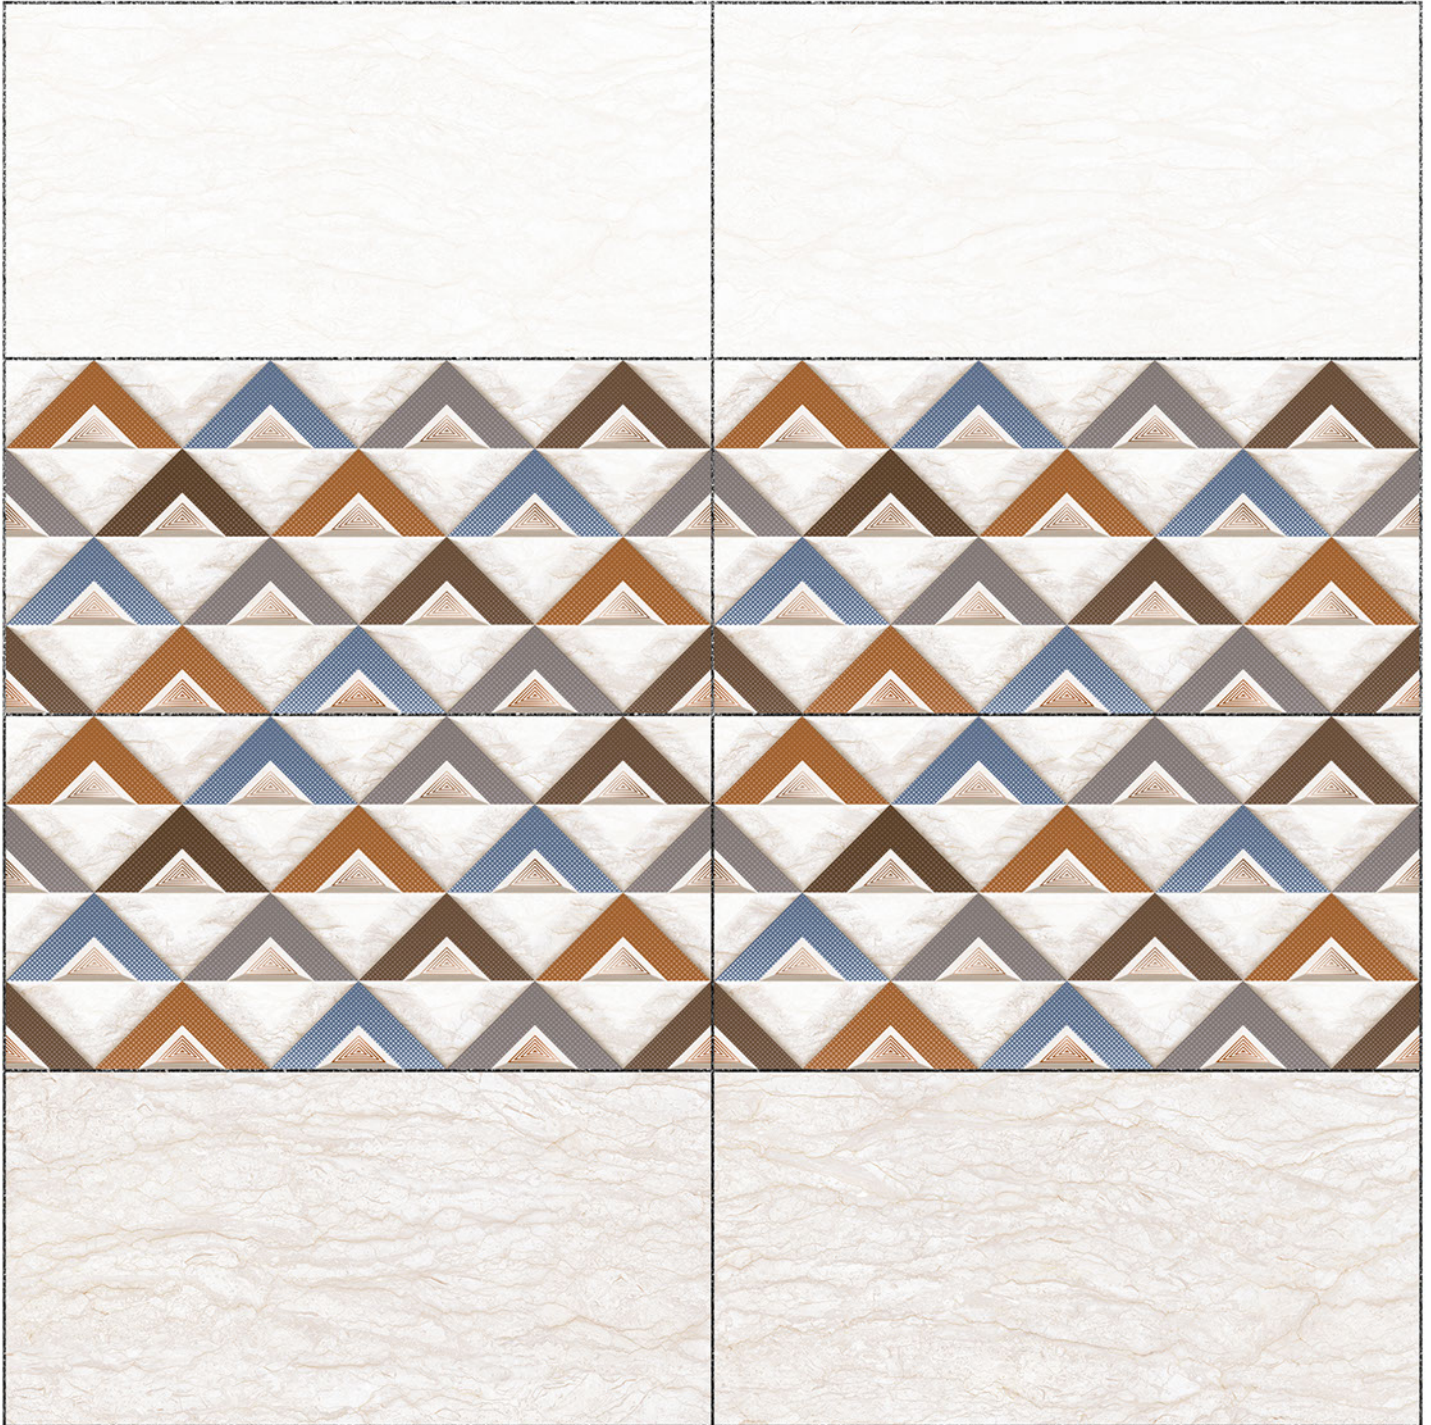

GLOSSY WallTiles Collection

24359

LT

HL

DK

Heat Resistance

100 % Waterproof

Durable

Resistance to Frost

12''x24''
300 x 600 mm