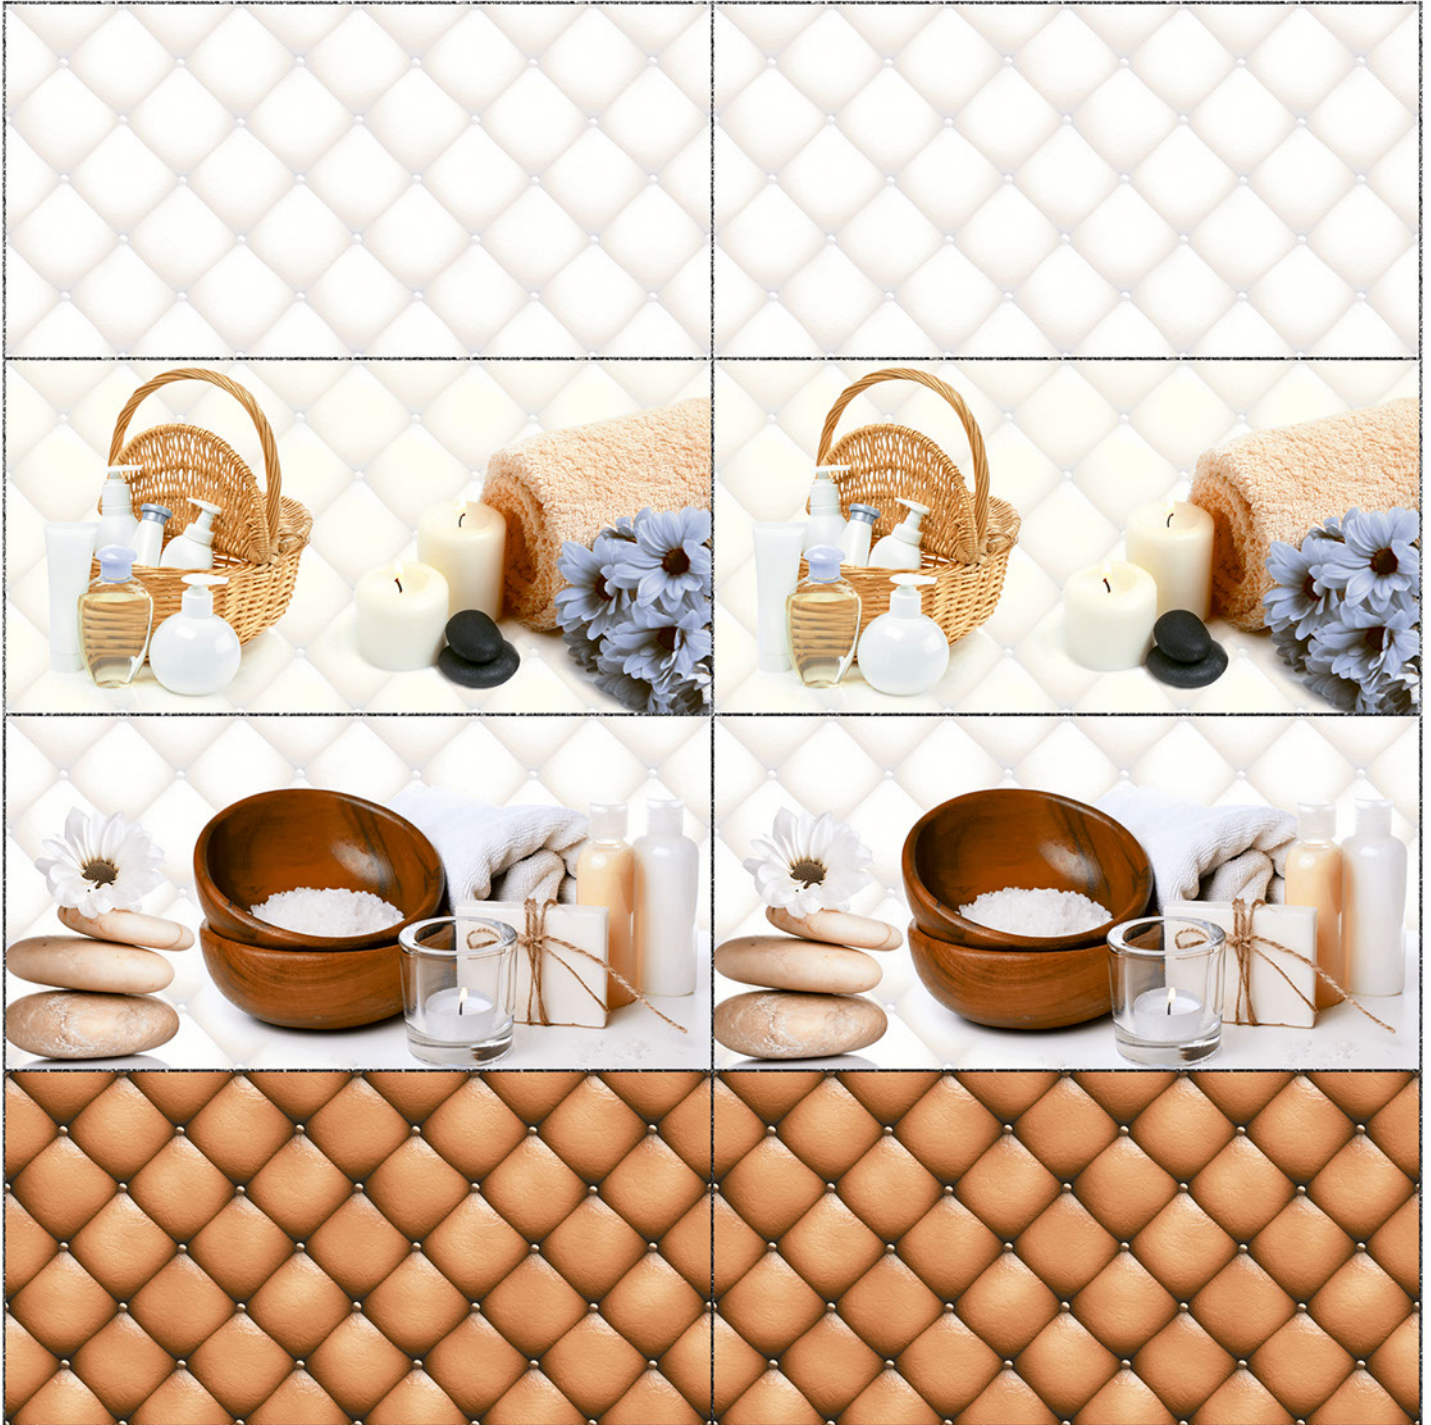

100 % Waterproof

Durable

Resistance to Frost

12''x24''
300 x 600 mm

KITCHEN WallTiles Collection

25002

LT

HL-3