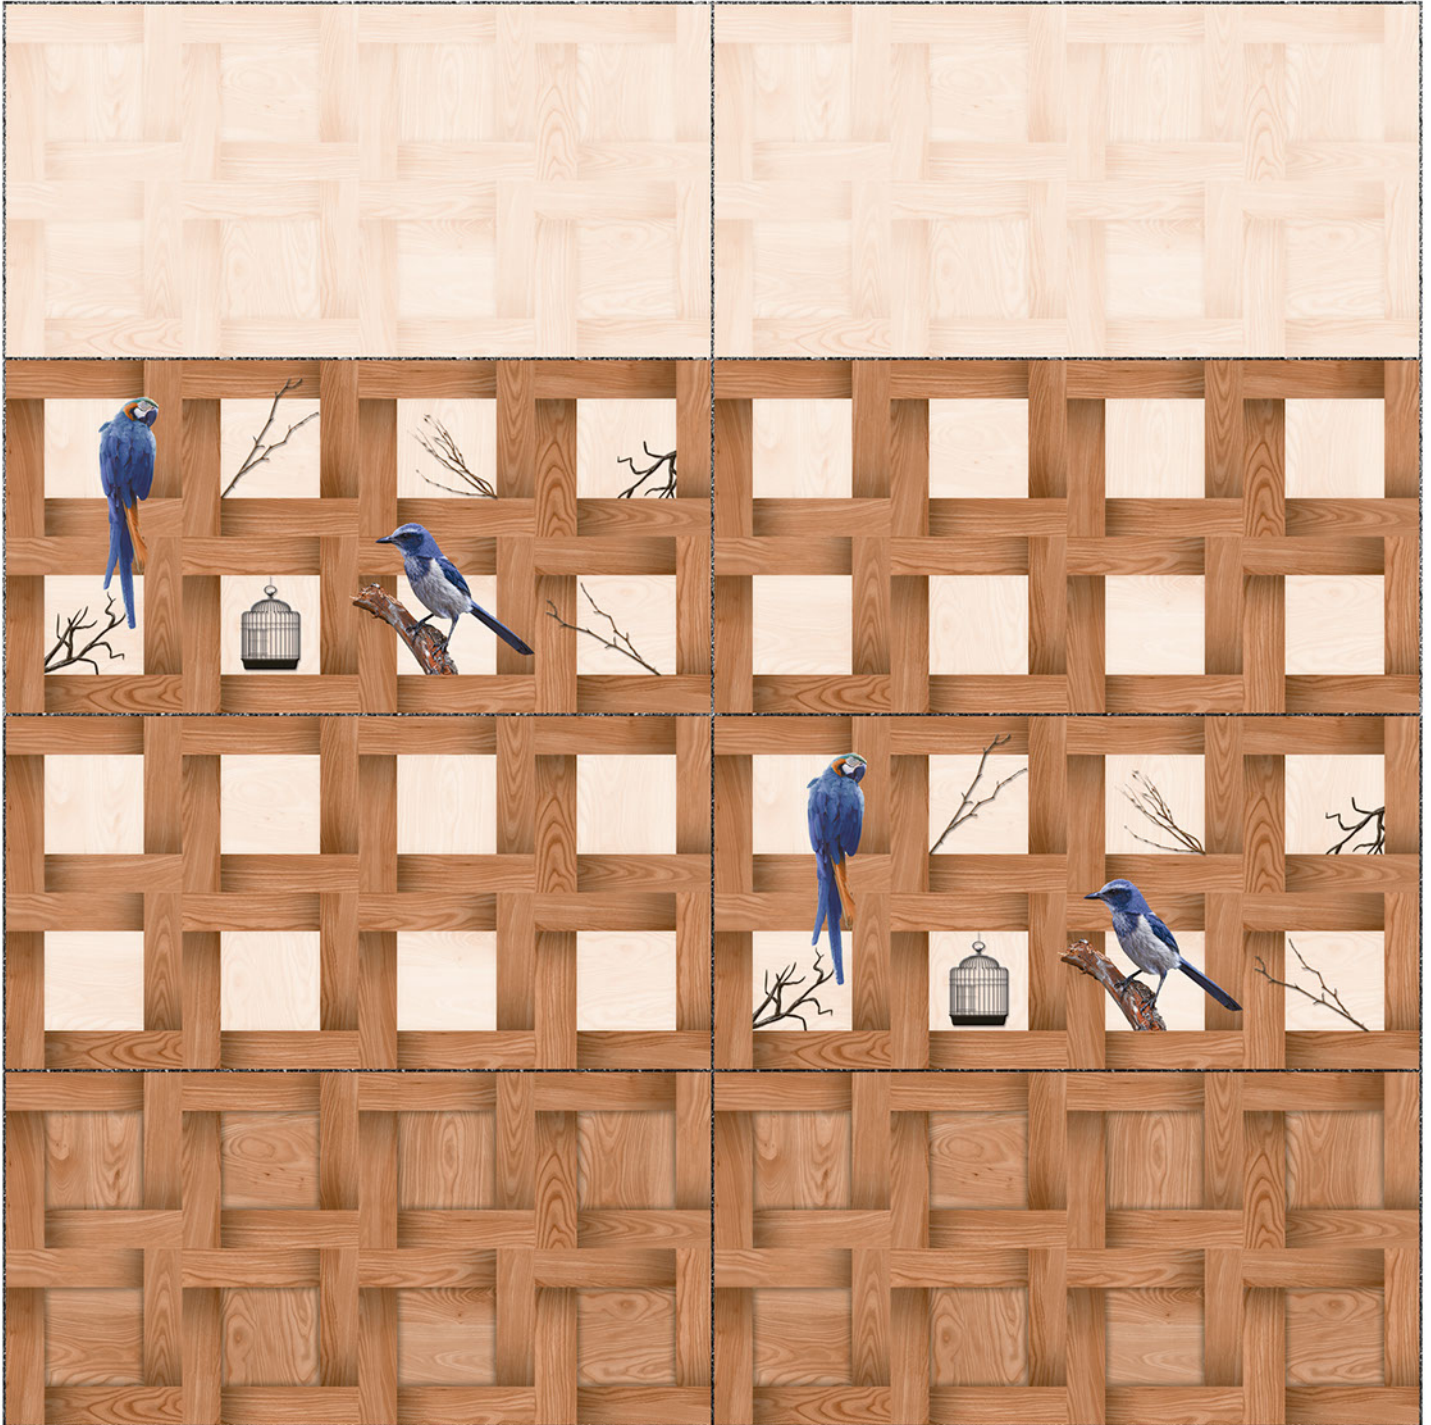

KITCHEN Wall Tiles Collection

25062

LT

HL1

HL3

DK

Heat Resistance

100 % Waterproof

Durable

Resistance to Frost

12" x 24"
300 x 600 mm