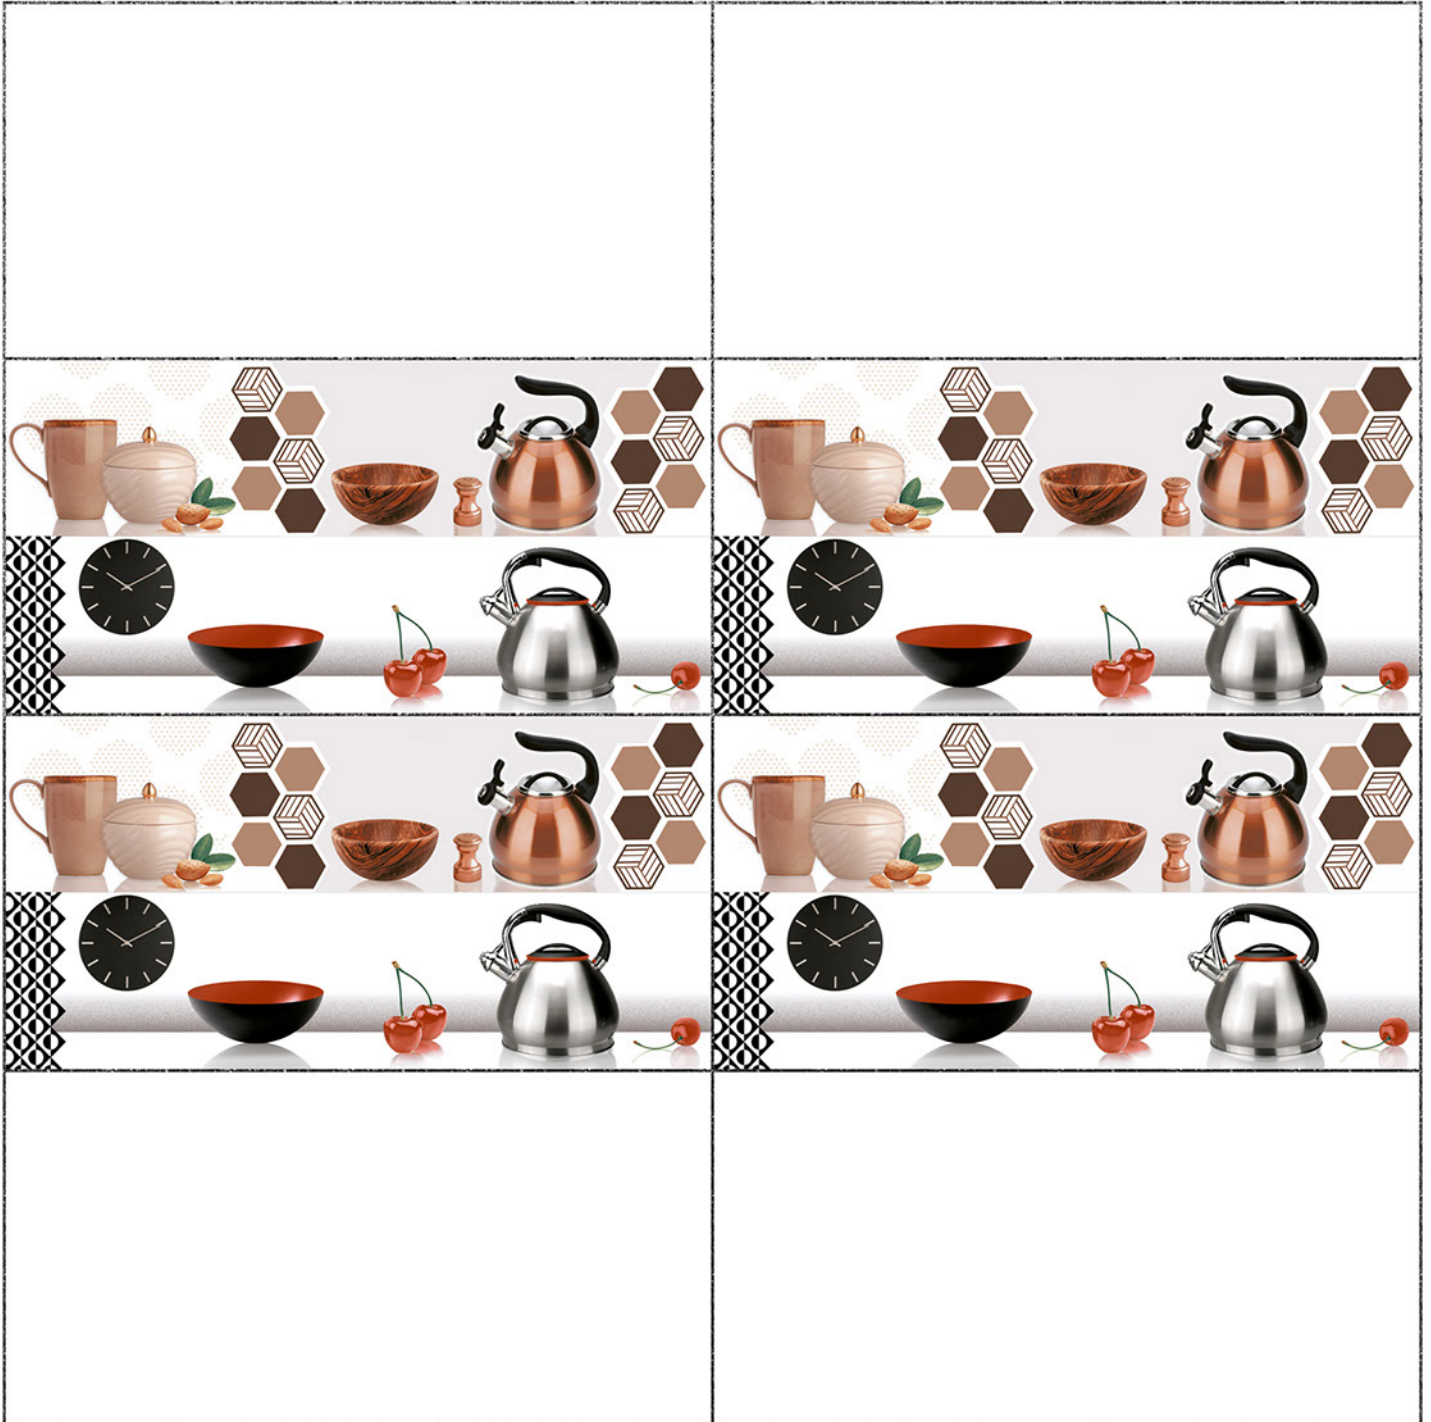

Heat Resistance

100 %Waterproof

Durable

Resistance to Frost

12''x24''
300 x 600 mm

KITCHEN WallTiles Collection

25081

LT