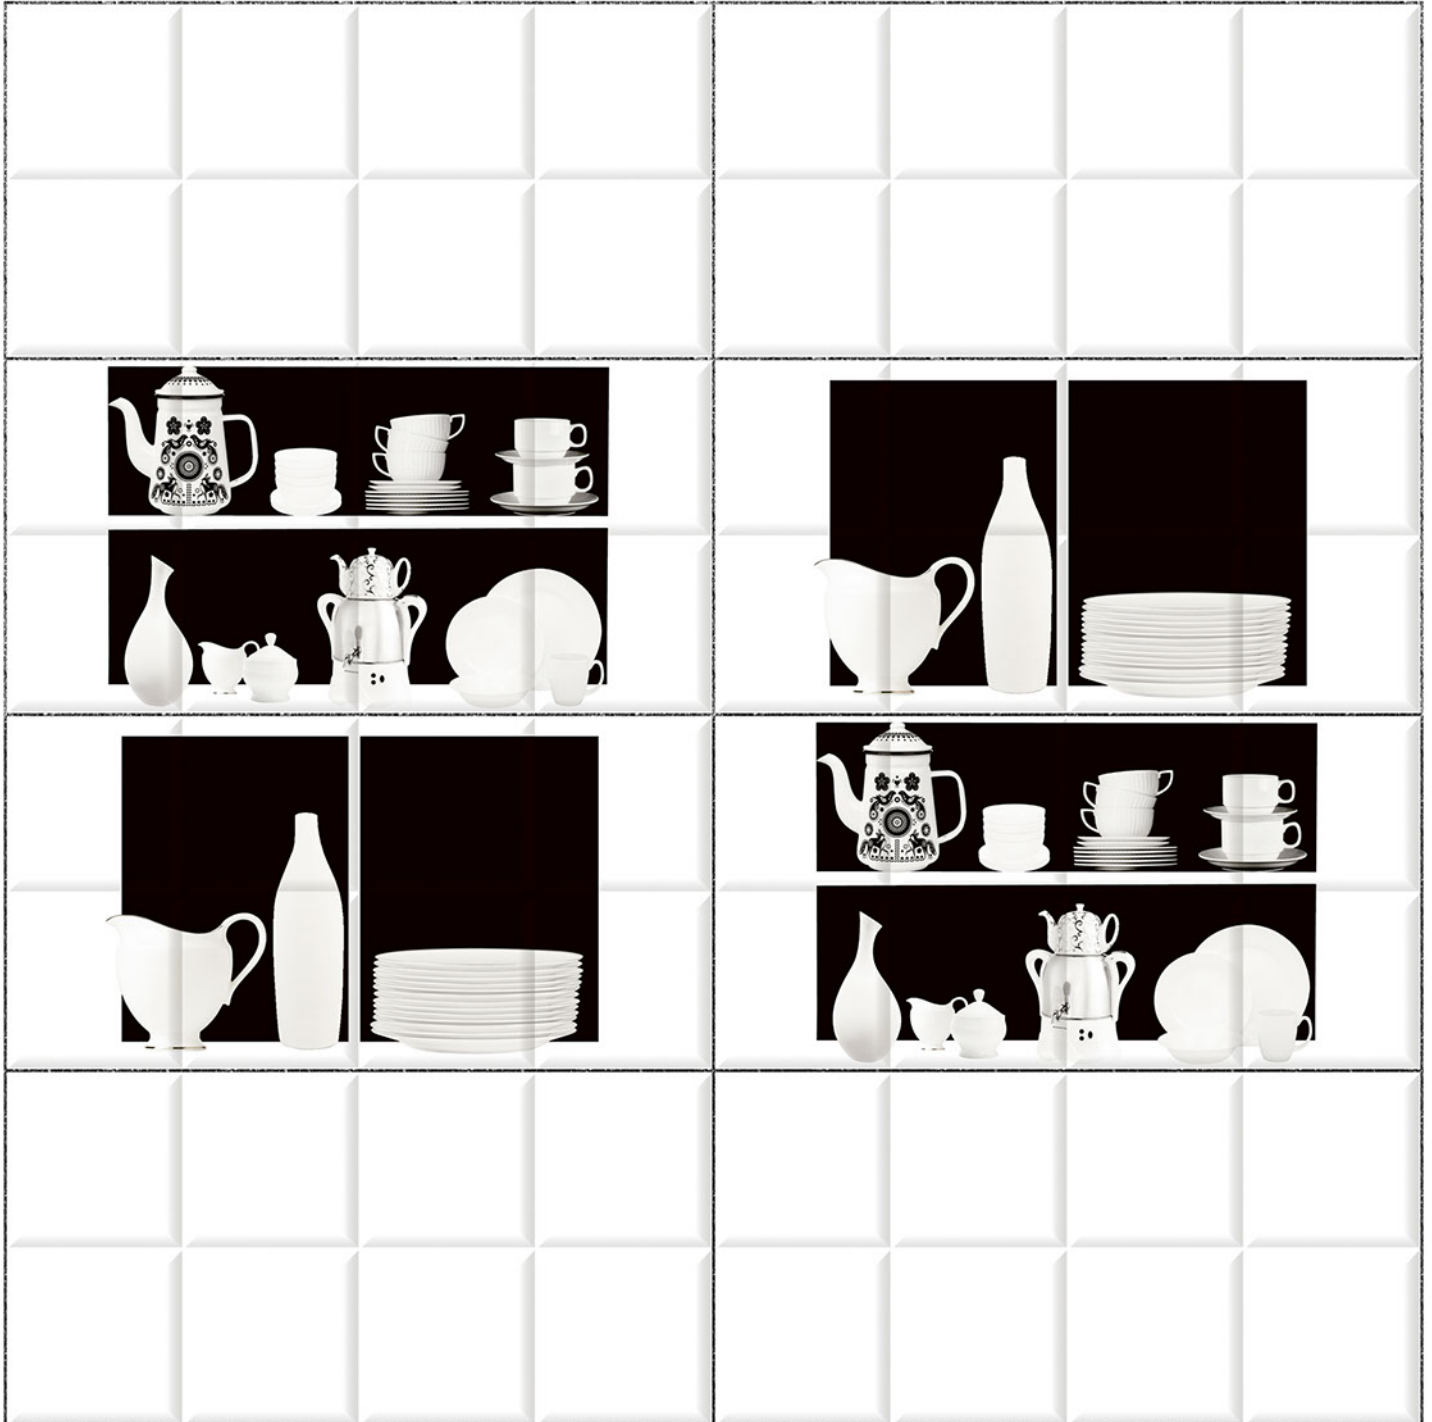

KITCHEN WallTiles Collection

25061

LT

HL1

HL2

DK

Heat Resistance

100 % Waterproof

Durable

Resistance to Frost

12''x24''
300 x 600 mm