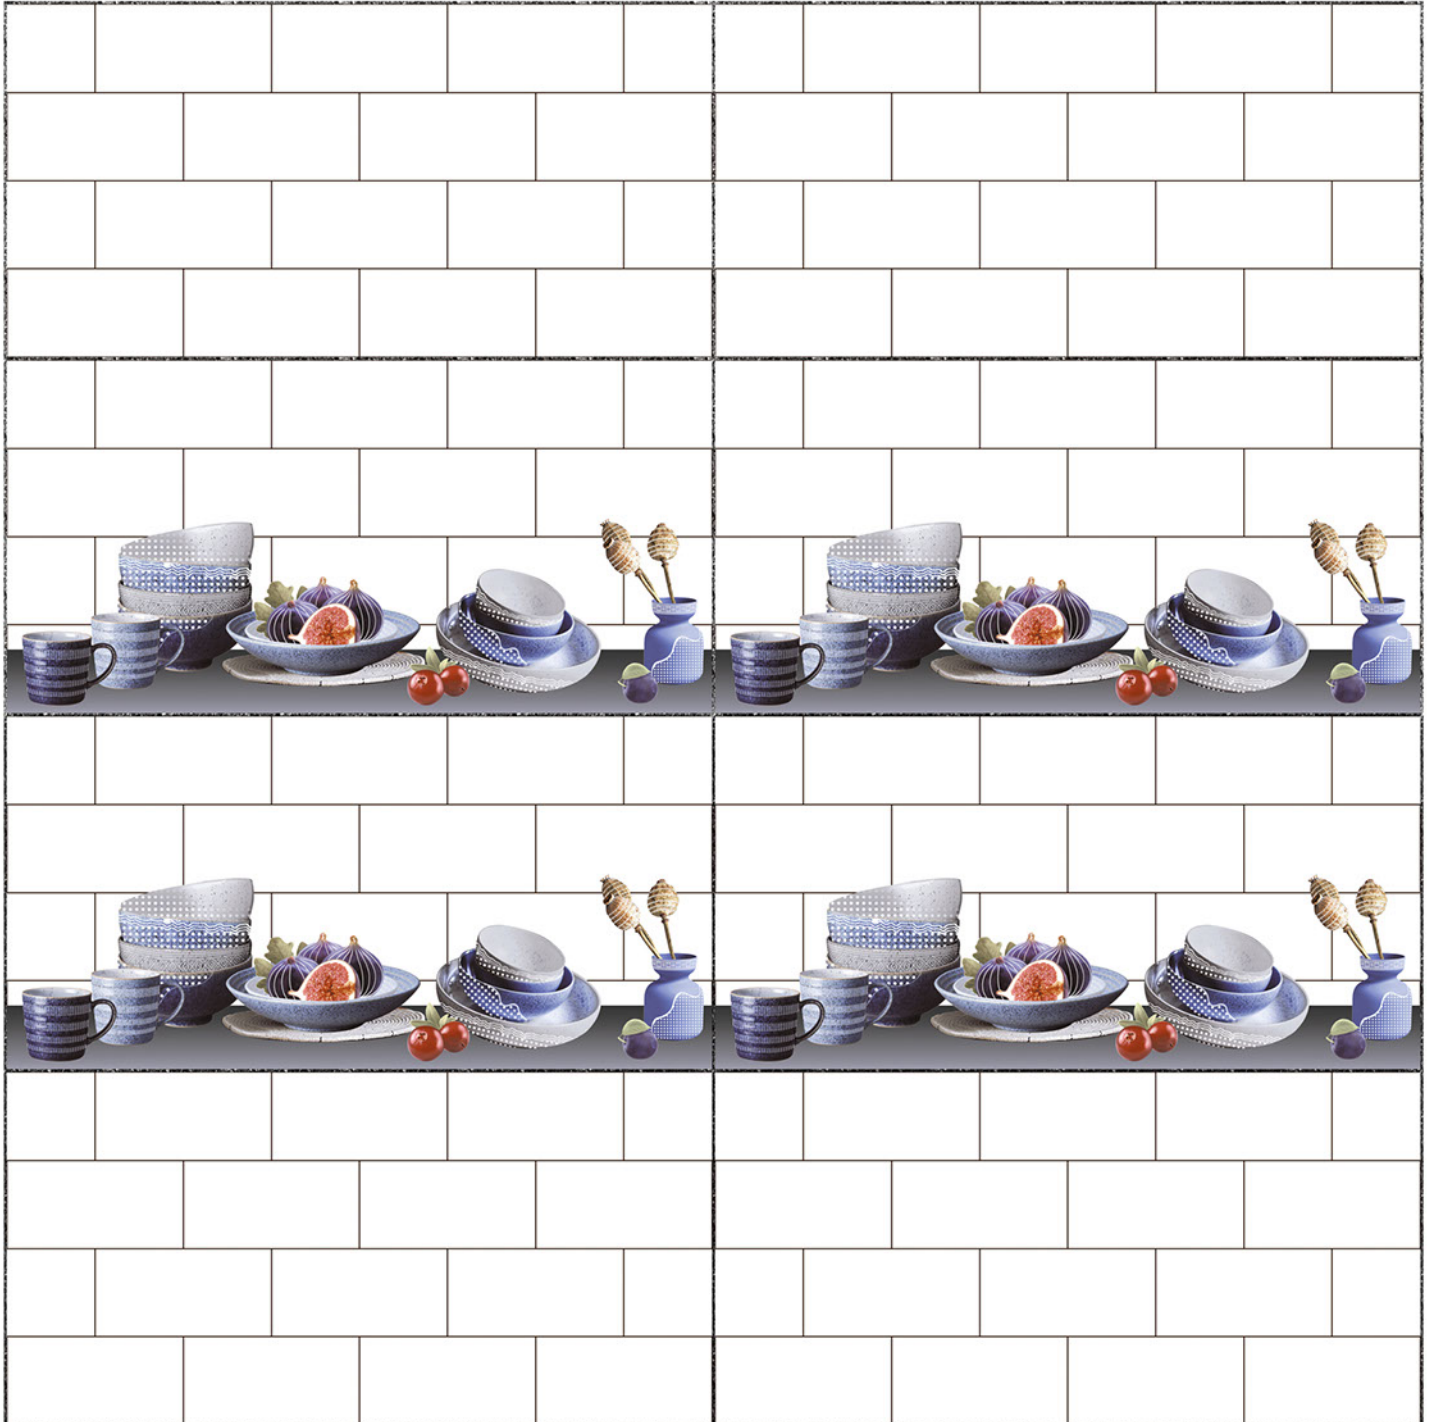

DK

Heat Resistance

100 % Waterproof

Durable

Resistance to Frost

12''x24''
300 x 600 mm

KITCHEN WallTiles Collection

25052