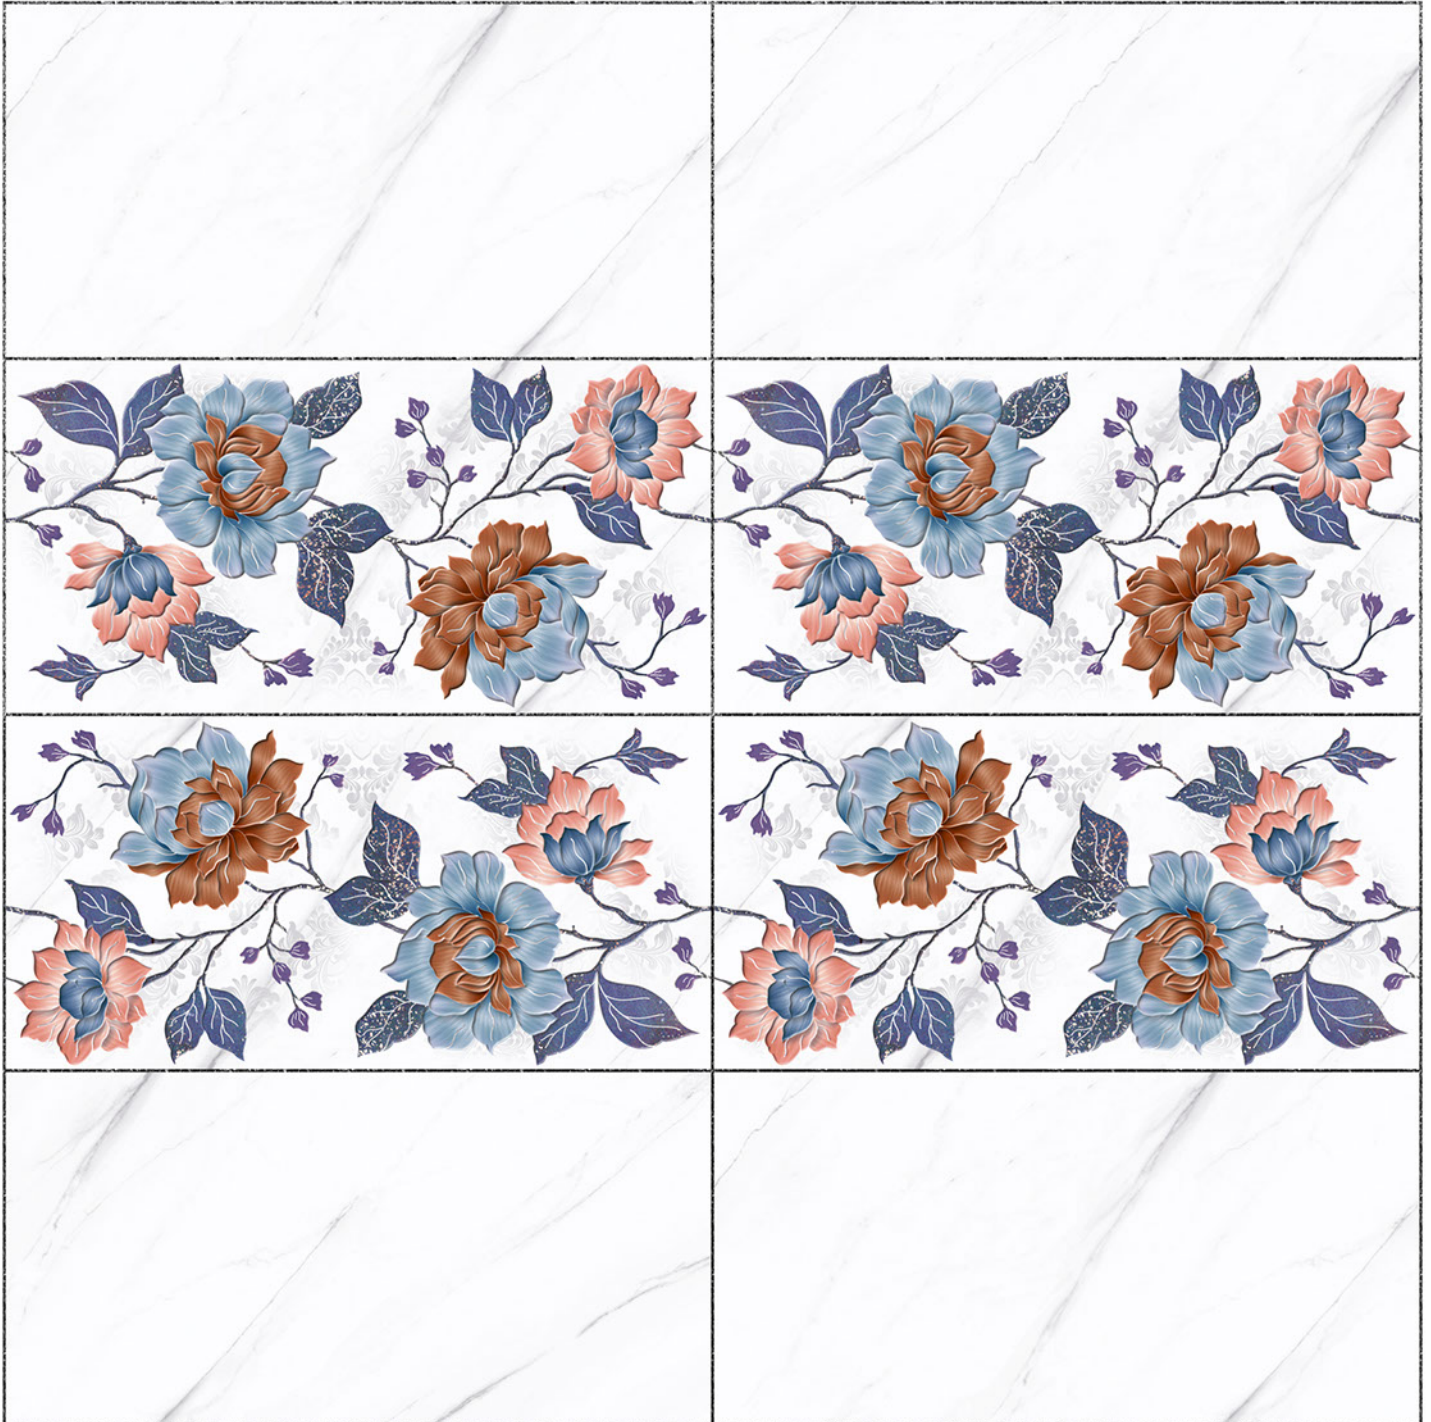

HL2

DK

Heat Resistance

100 % Waterproof

Durable

Resistance to Frost

12" x 24"
300 x 600 mm

KITCHEN WallTiles Collection