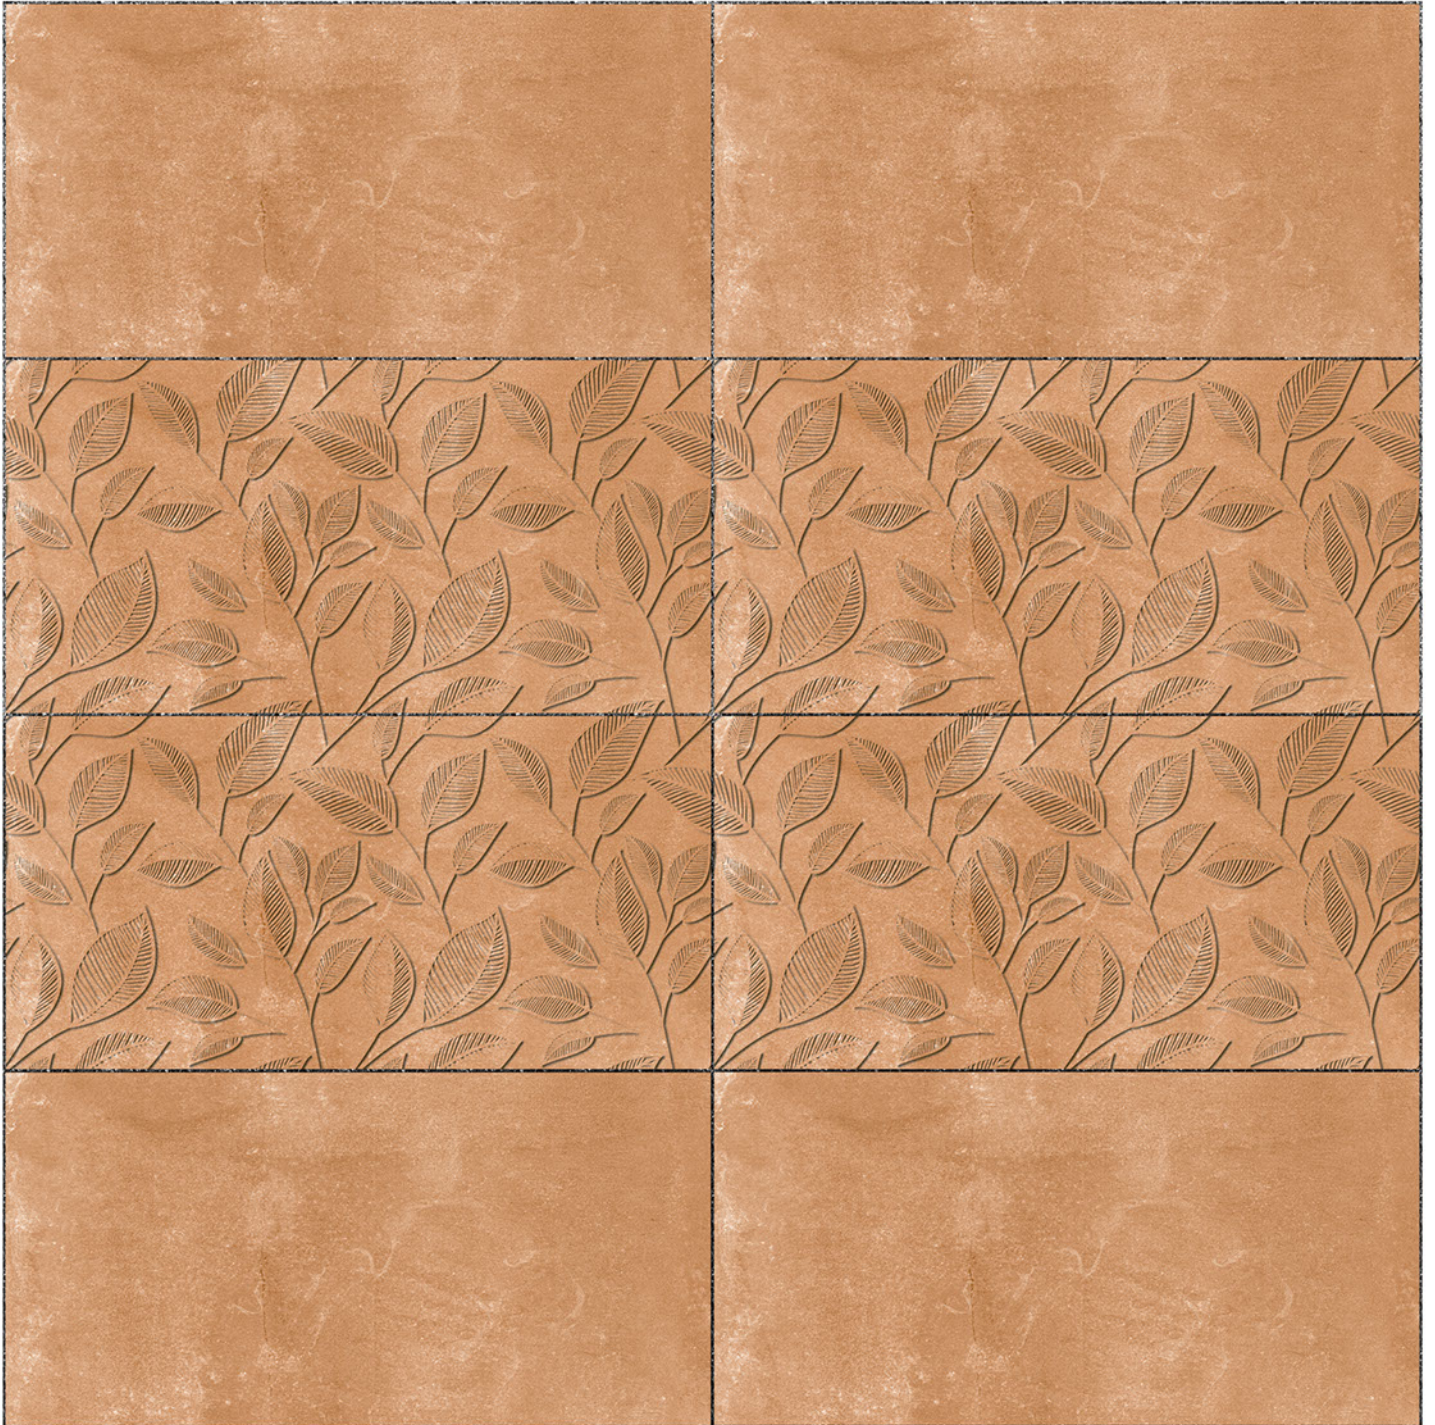

MATT WallTiles Collection

26121

LT

HL

DK

Heat Resistance

100 % Waterproof

Durable

Resistance to Frost

12" x 24"
300 x 600 mm