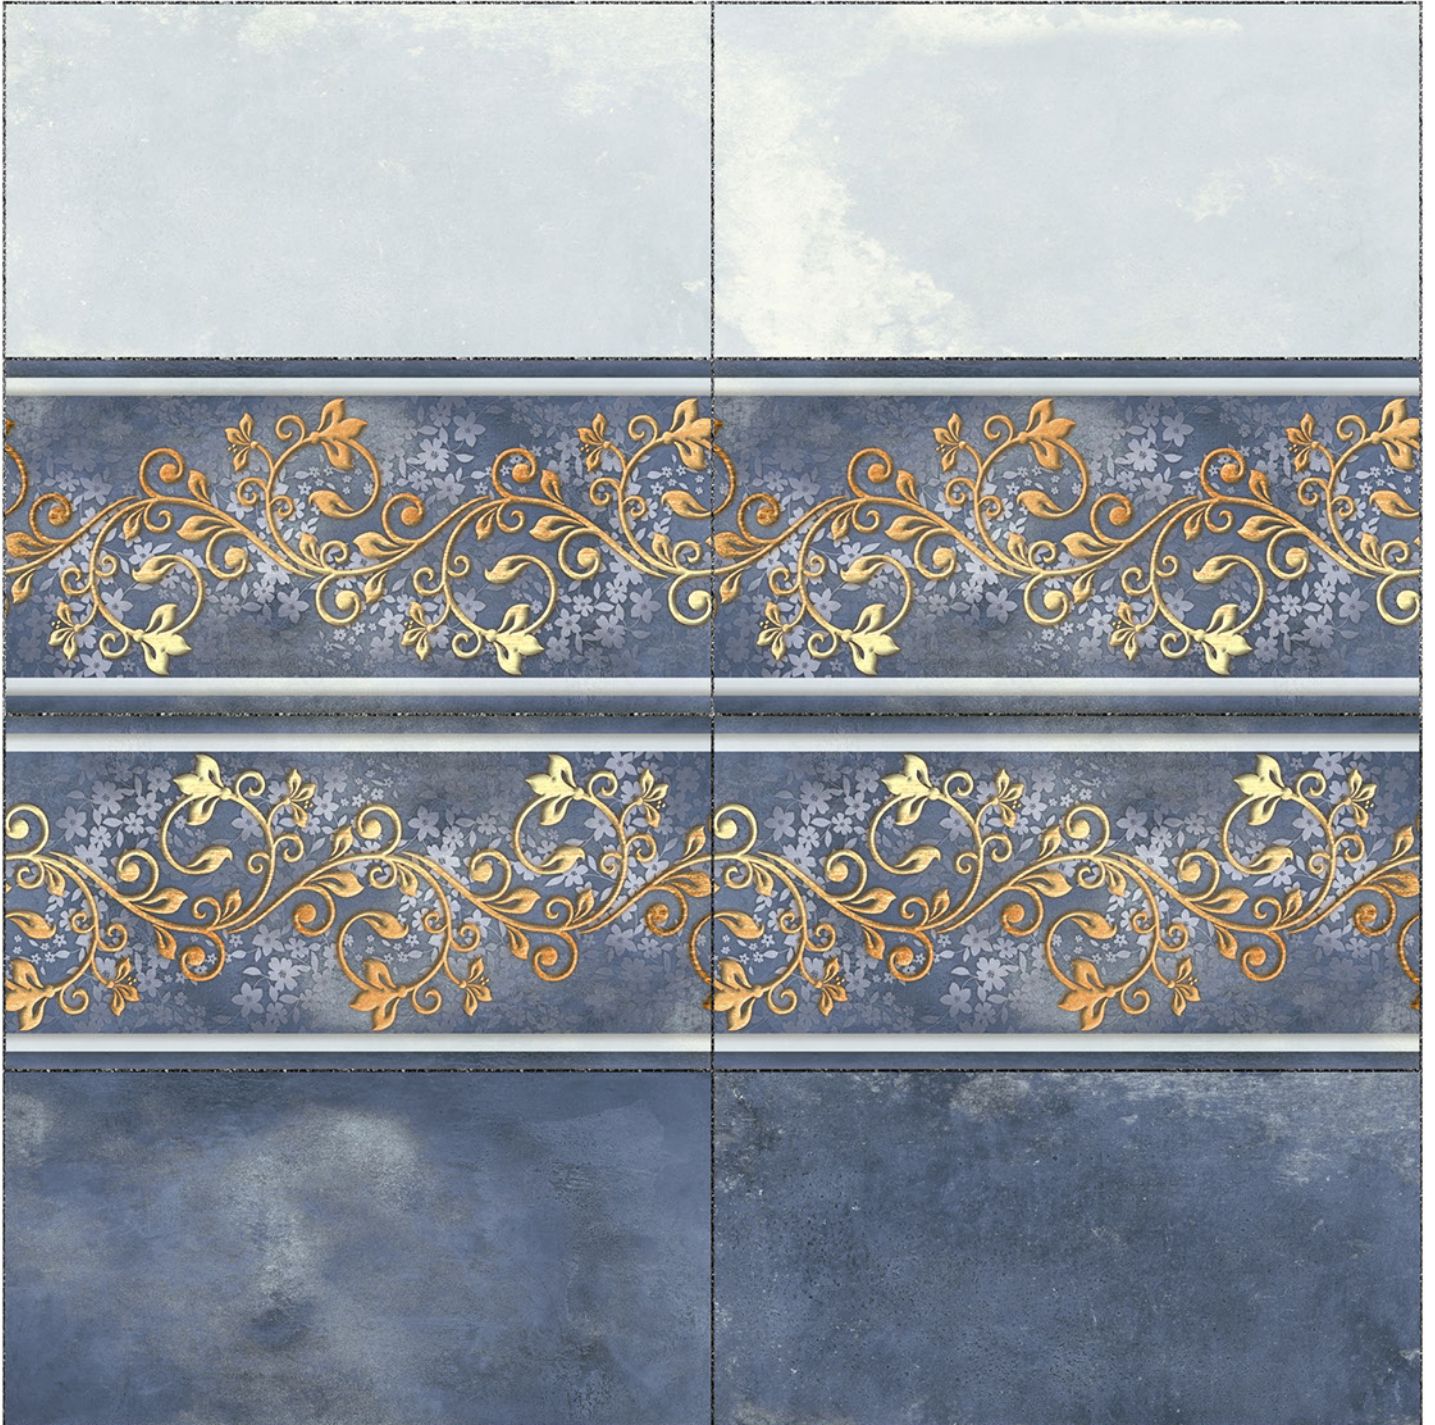

HL

DK

Heat Resistance

100 % Waterproof

Durable

Resistance to Frost

12''x24''
300 x 600 mm

MATT
WallTiles
Collection