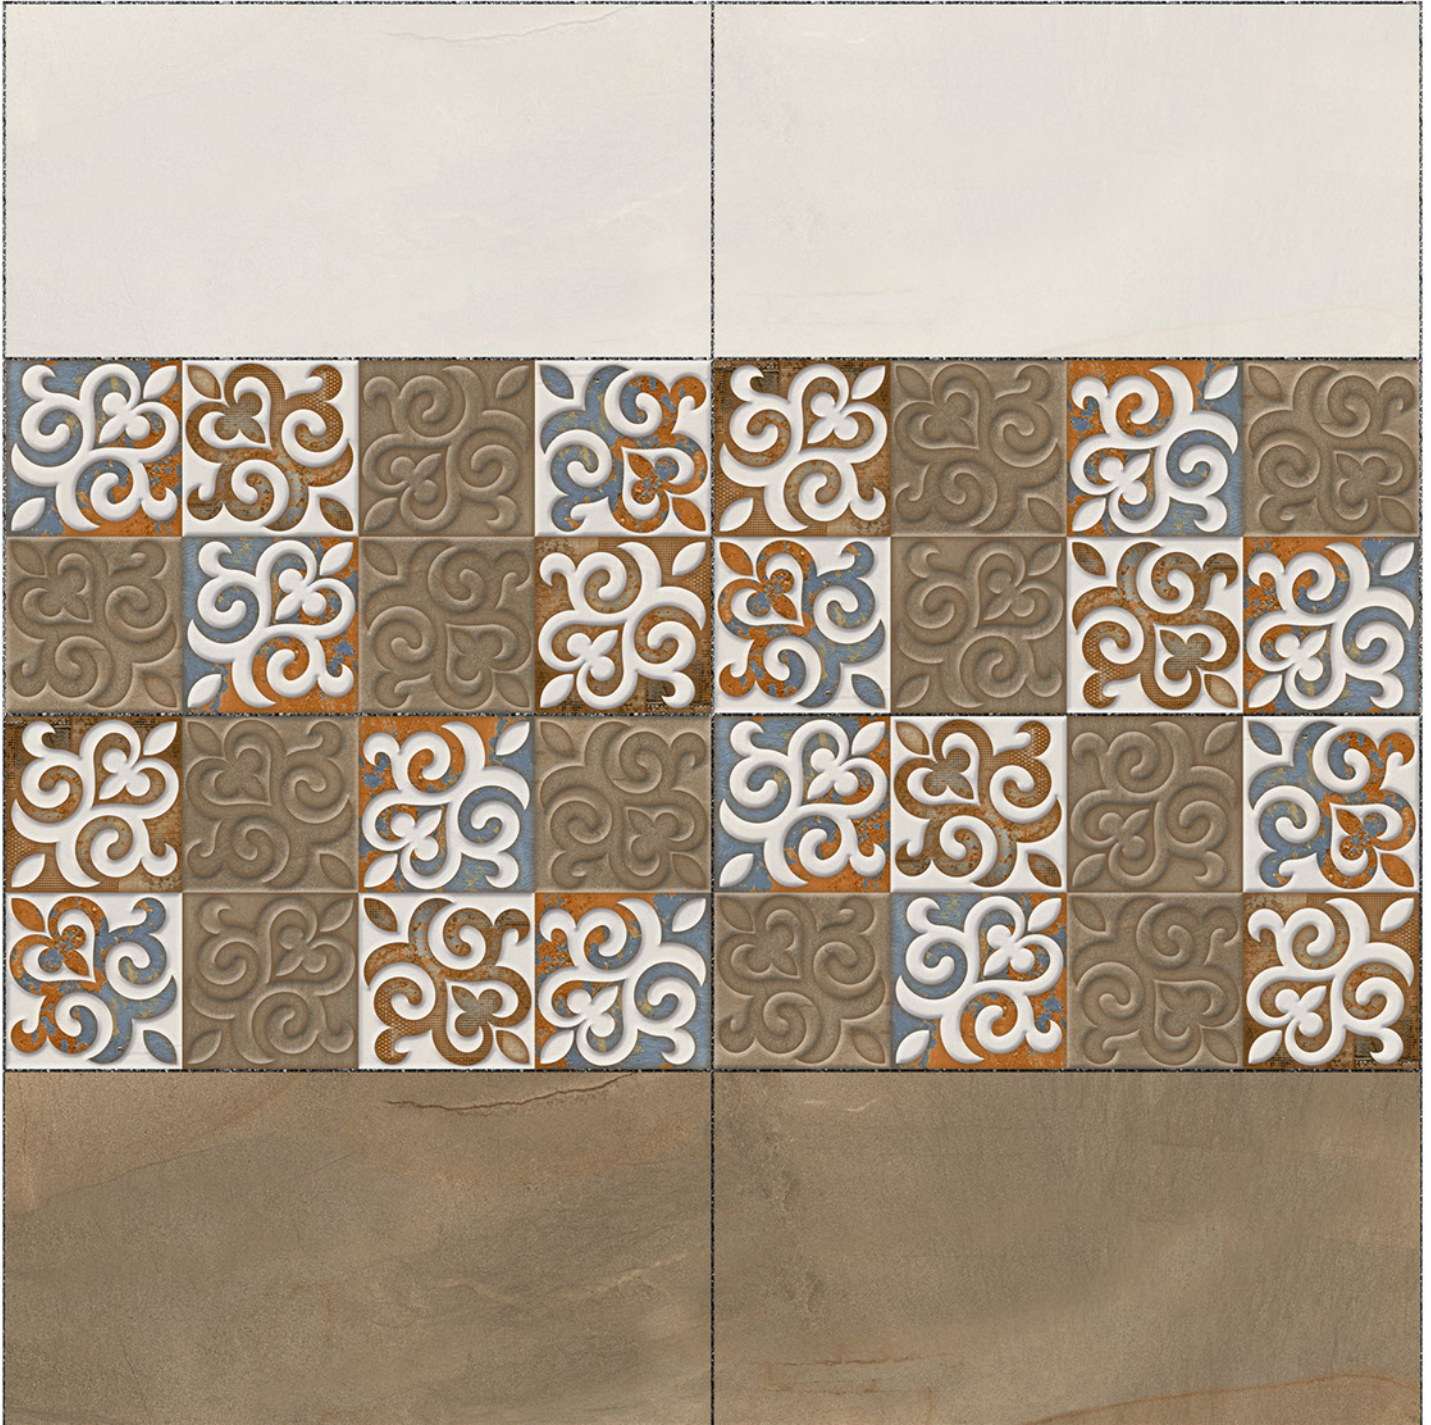

HL

DK

Heat Resistance

100 % Waterproof

Durable

Resistance to Frost

12" x 24"
300 x 600 mm

MATT WallTiles Collection