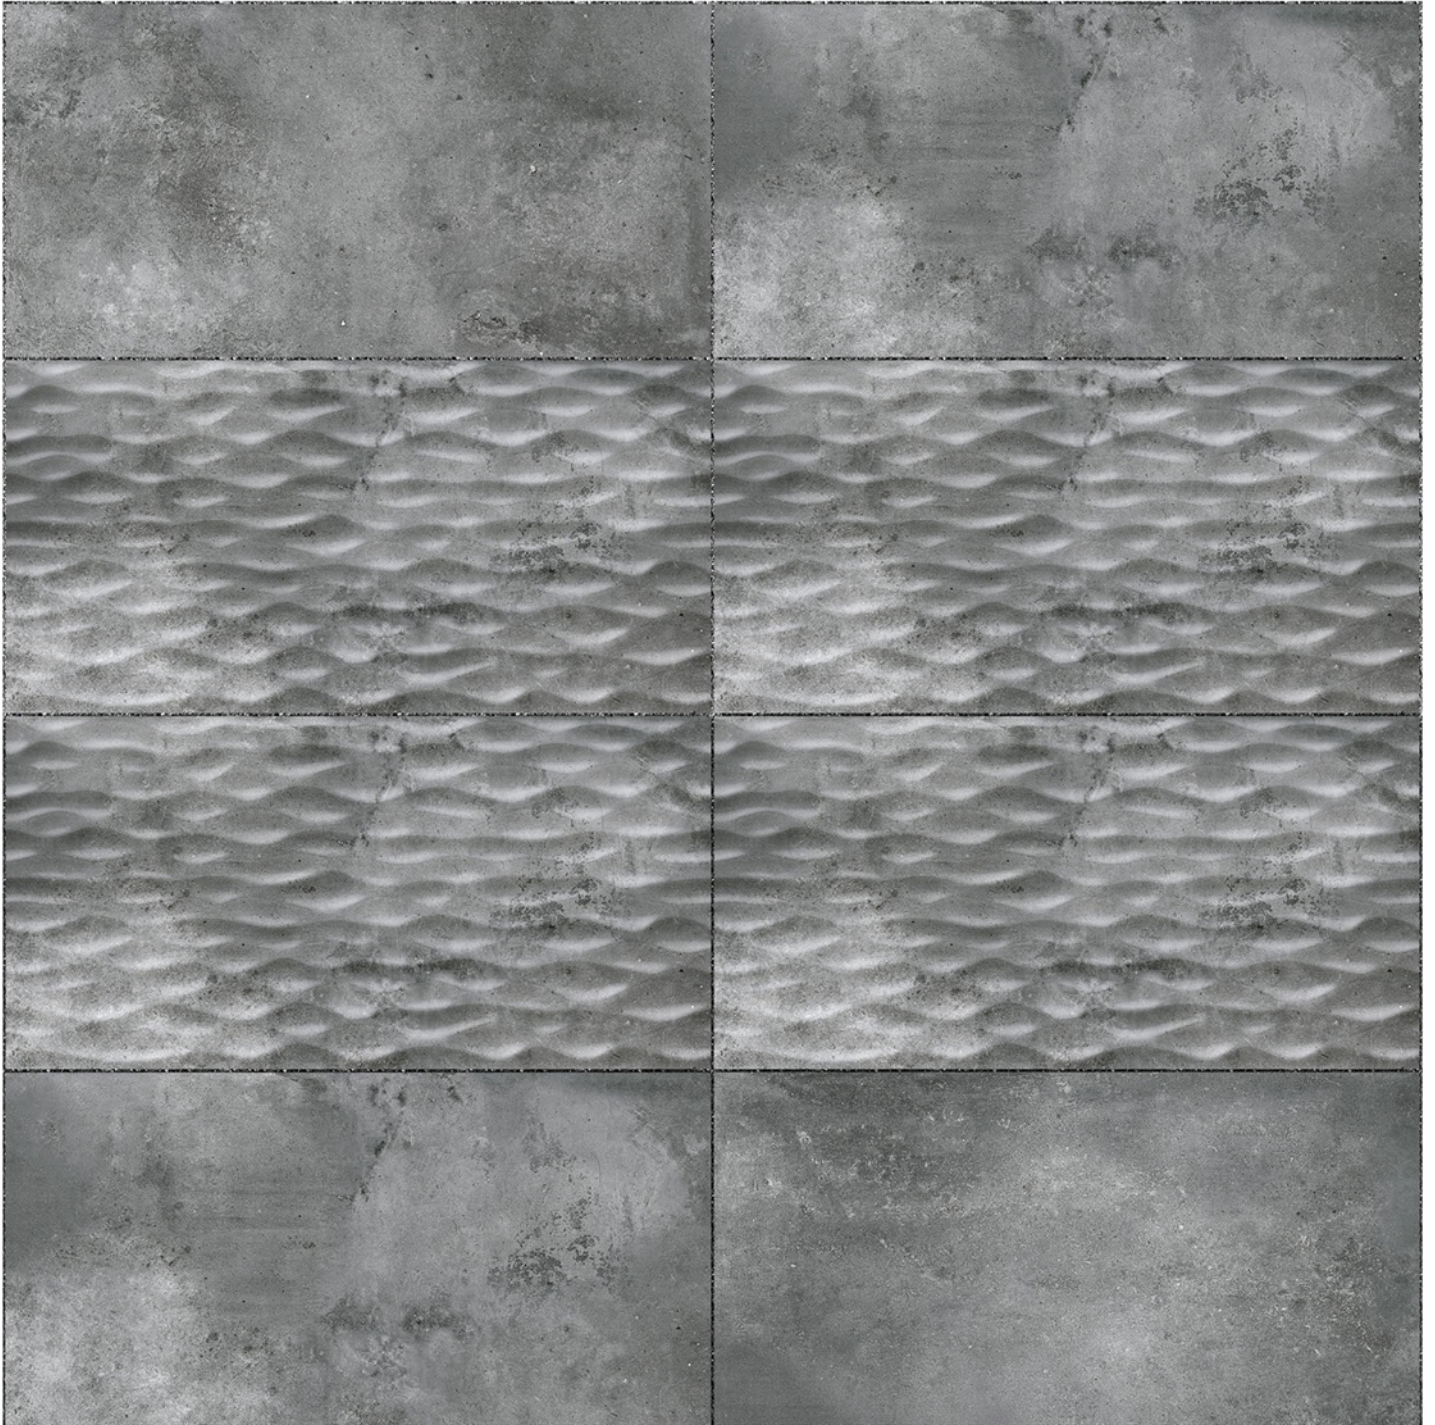

Heat Resistance

100 % Waterproof

Durable

Resistance to Frost

12" x 24"
300 x 600 mm

MATT WallTiles Collection

26127

LT