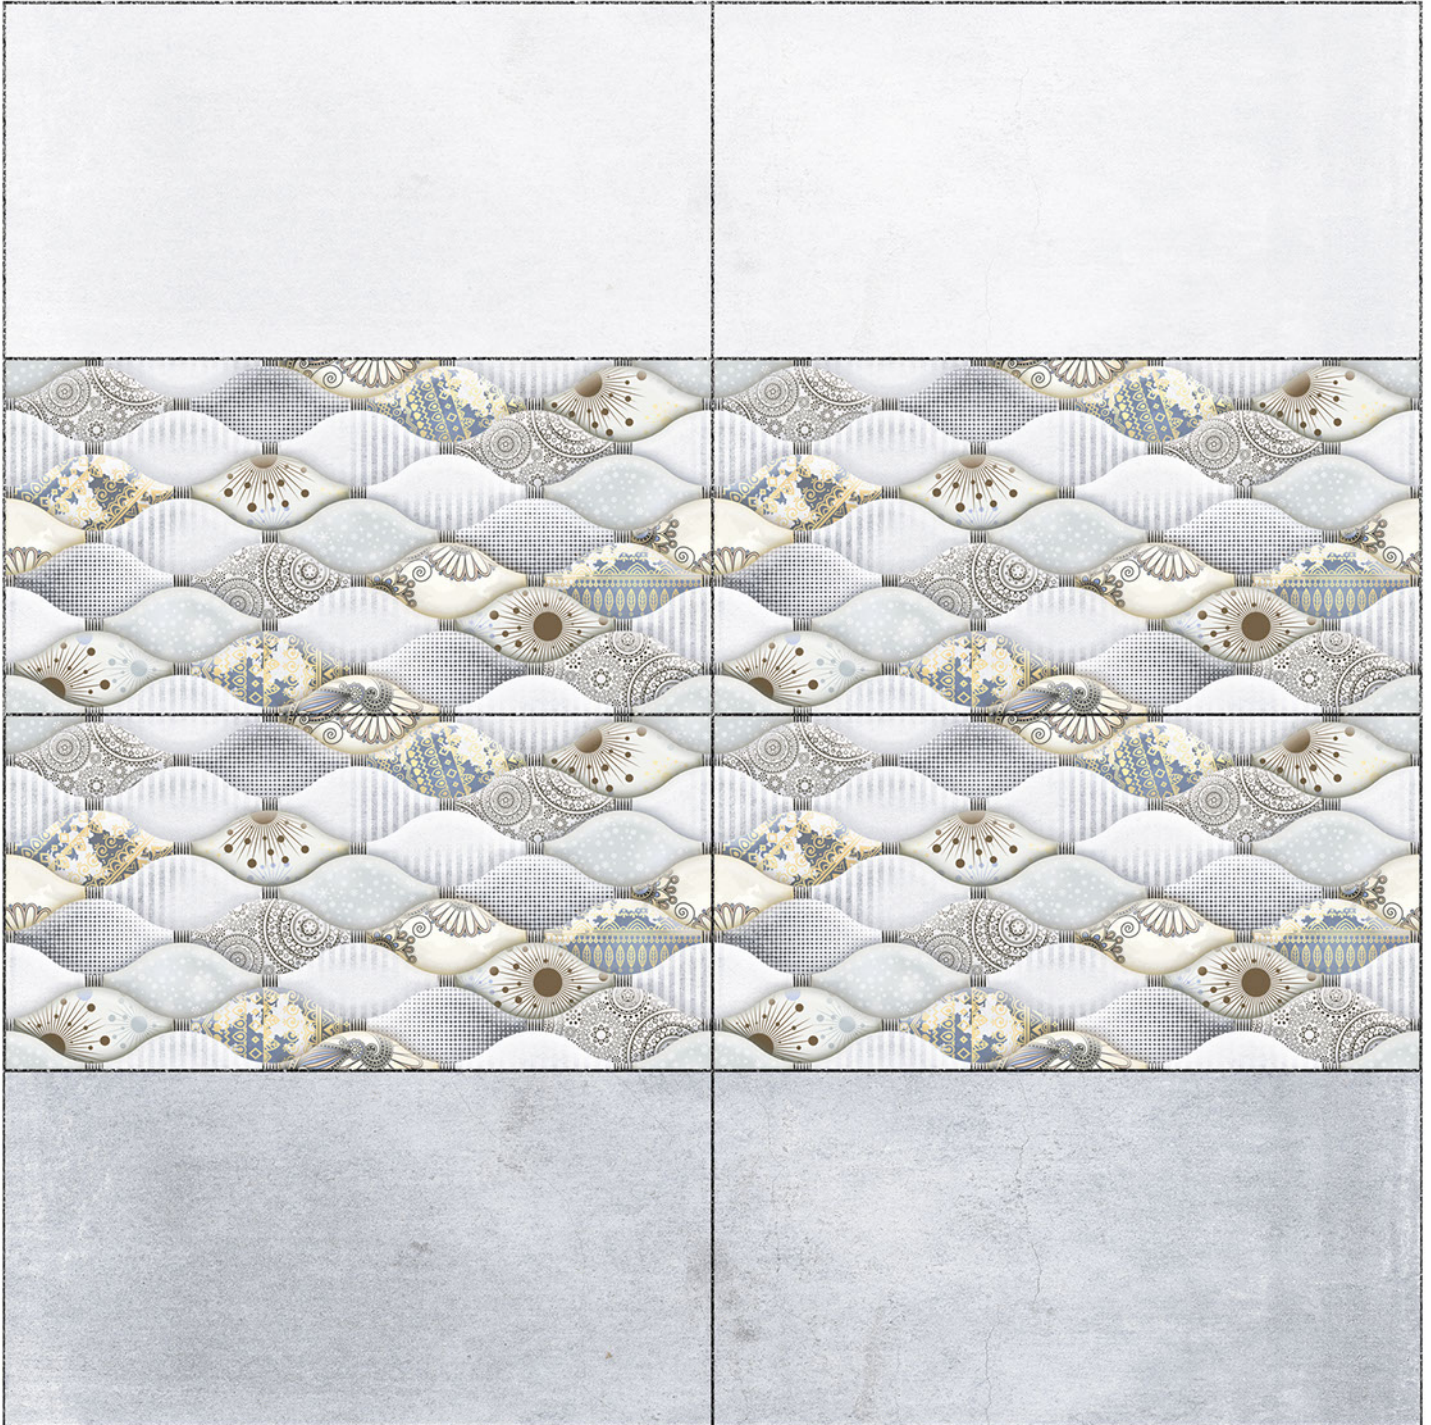

MATT WallTiles Collection

26101

LT

HL

DK

Heat Resistance

100 % Waterproof

Durable

Resistance to Frost

12''x24''
300 x 600 mm