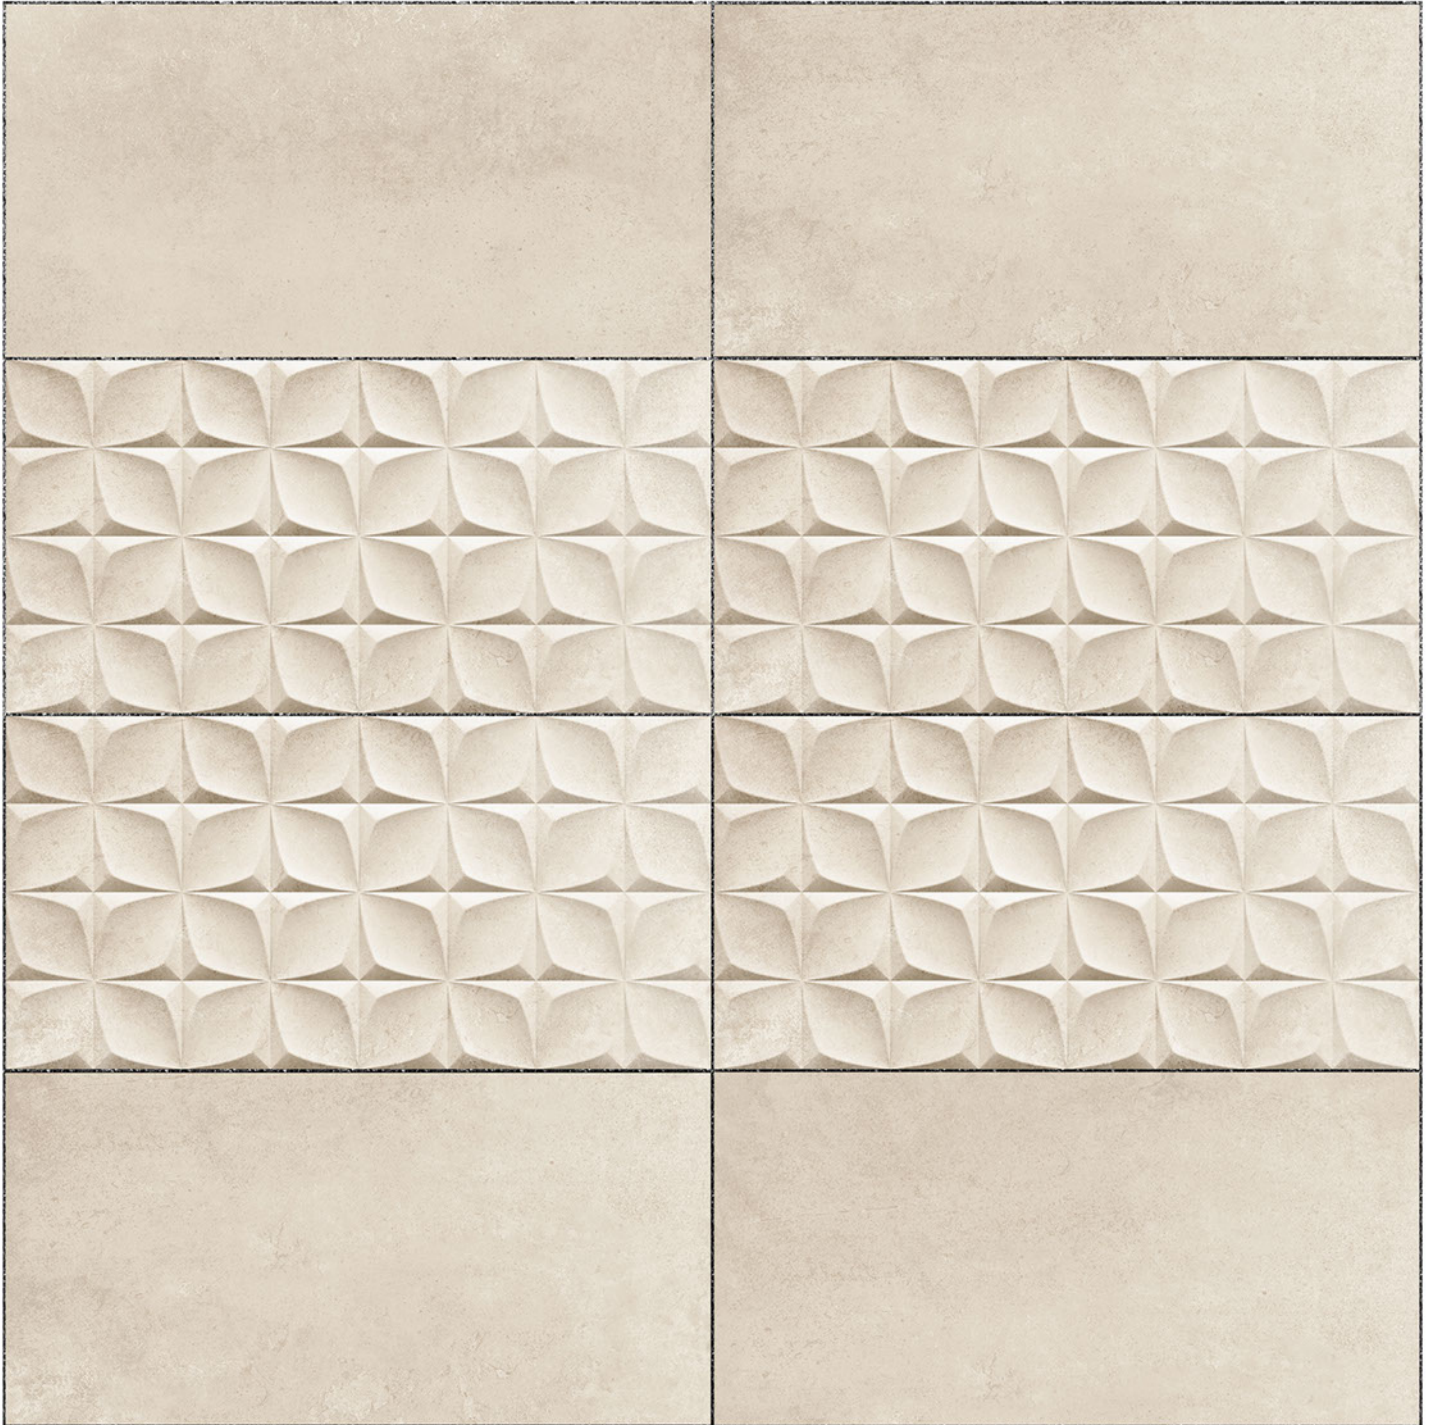

Heat Resistance

100 % Waterproof

Durable

Resistance to Frost

12" x 24"
300 x 600 mm

MATT WallTiles Collection

26122

LT