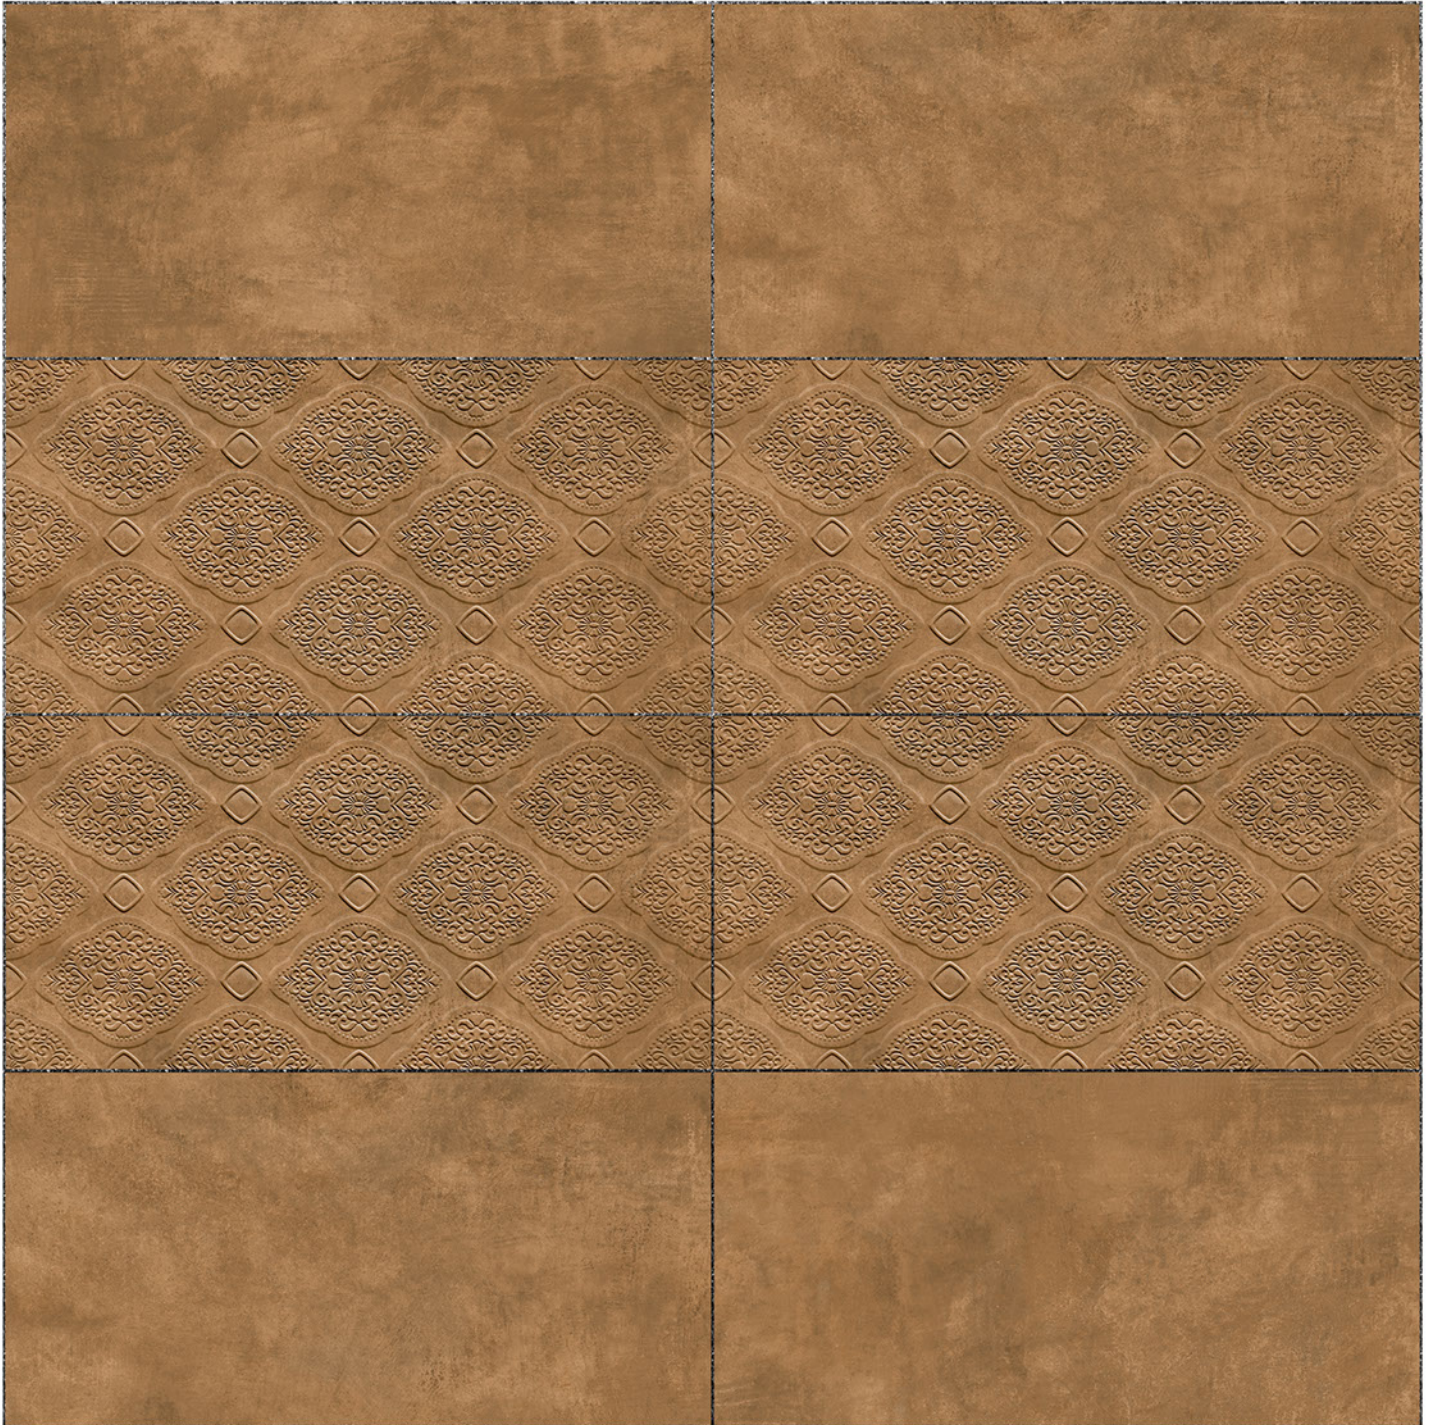

MATT WallTiles Collection

26124

LT

HL

DK

Heat Resistance

100 % Waterproof

Durable

Resistance to Frost

12" x 24"
300 x 600 mm