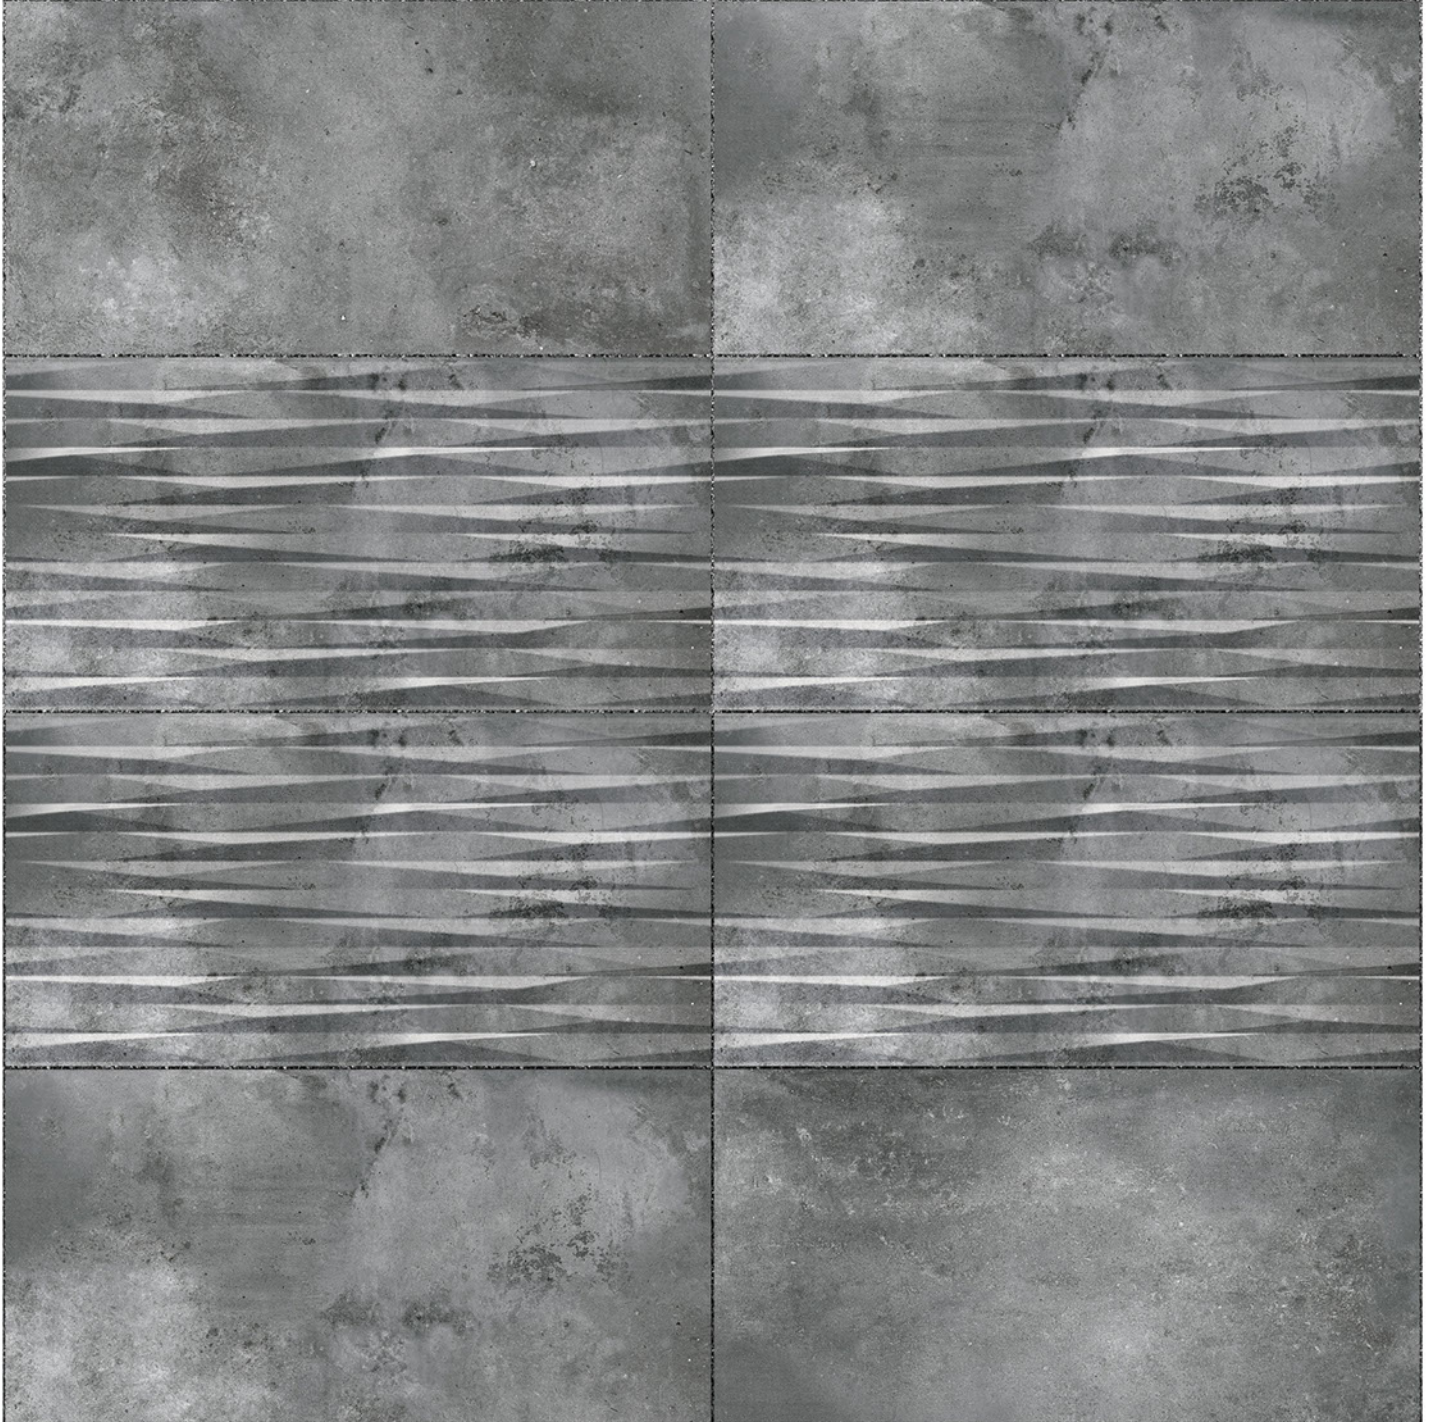

MATT WallTiles Collection

26127

LT

HL-1

DK

Heat Resistance

100 % Waterproof

Durable

Resistance to Frost

12" x 24"
300 x 600 mm