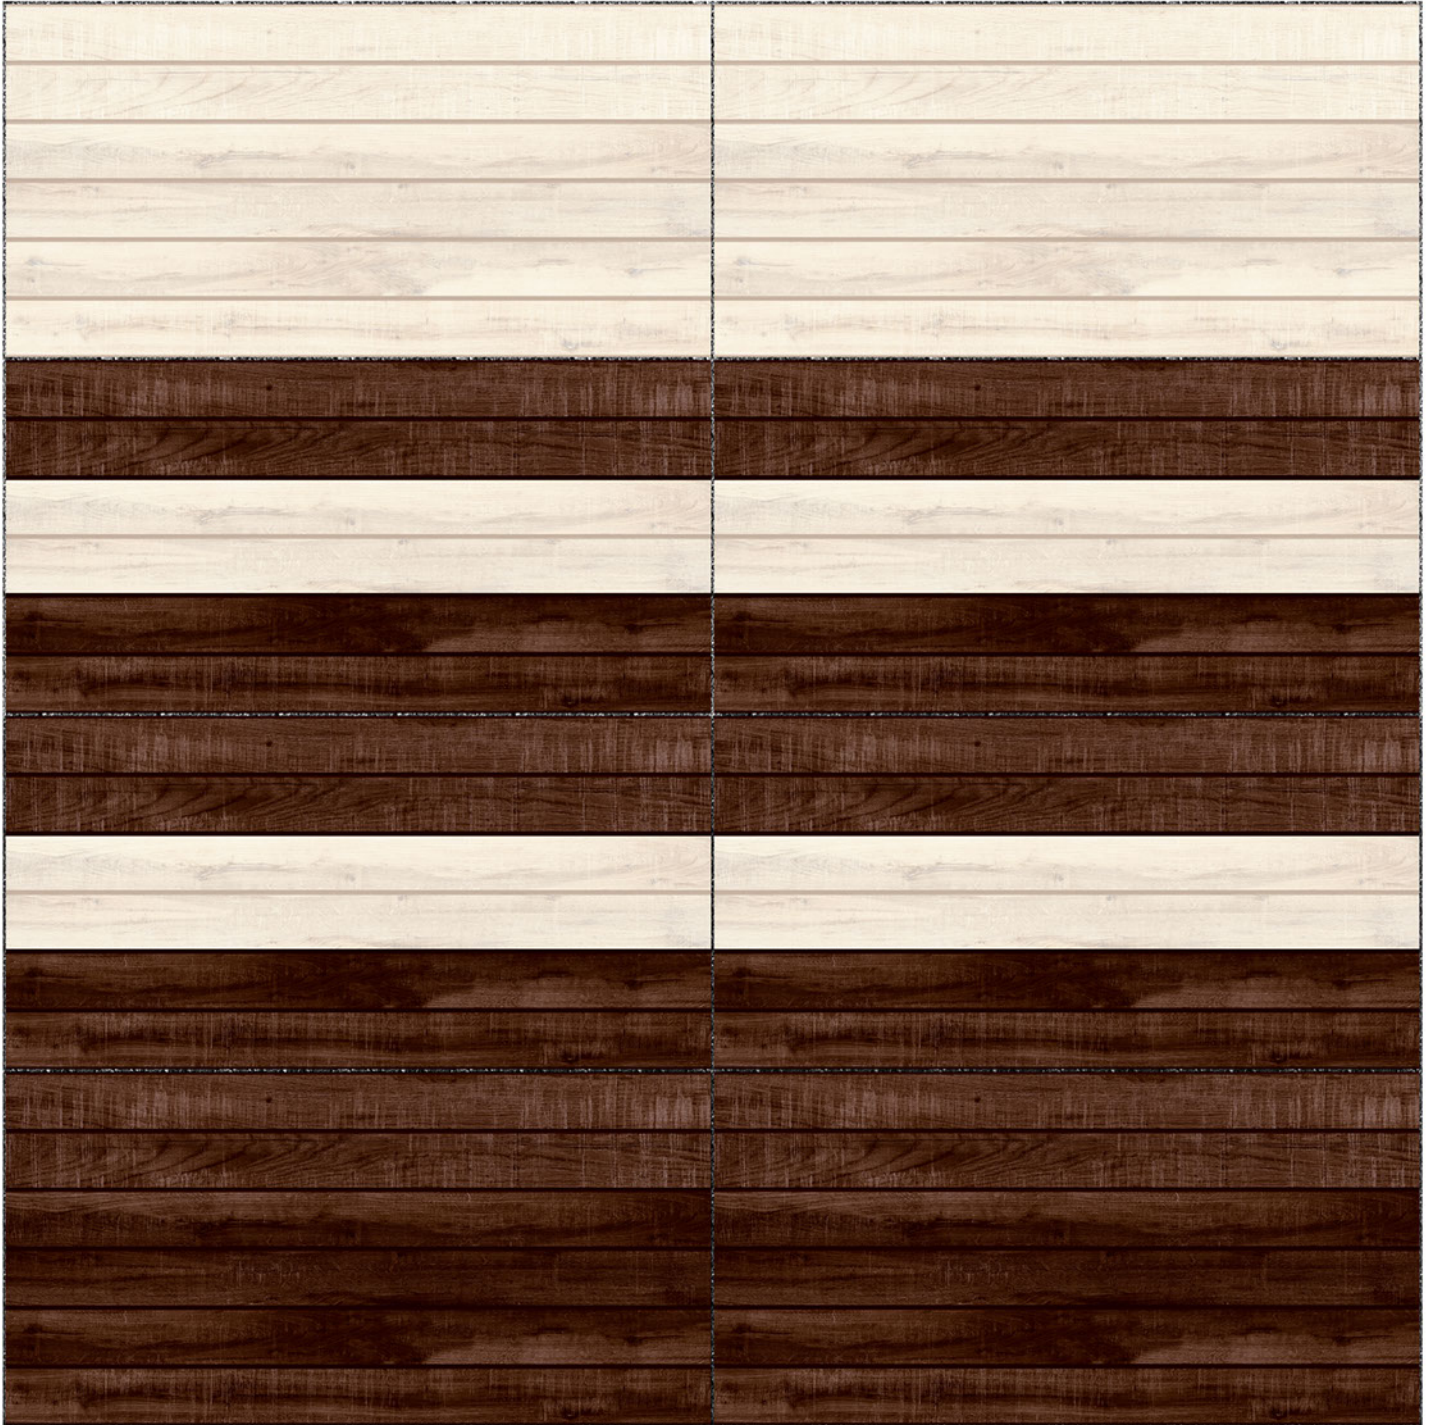

MATT WallTiles Collection

26220

LT

HL-2

DK

Heat Resistance

100 %Waterproof

Durable

Resistance to Frost

12''x24''
300 x 600 mm