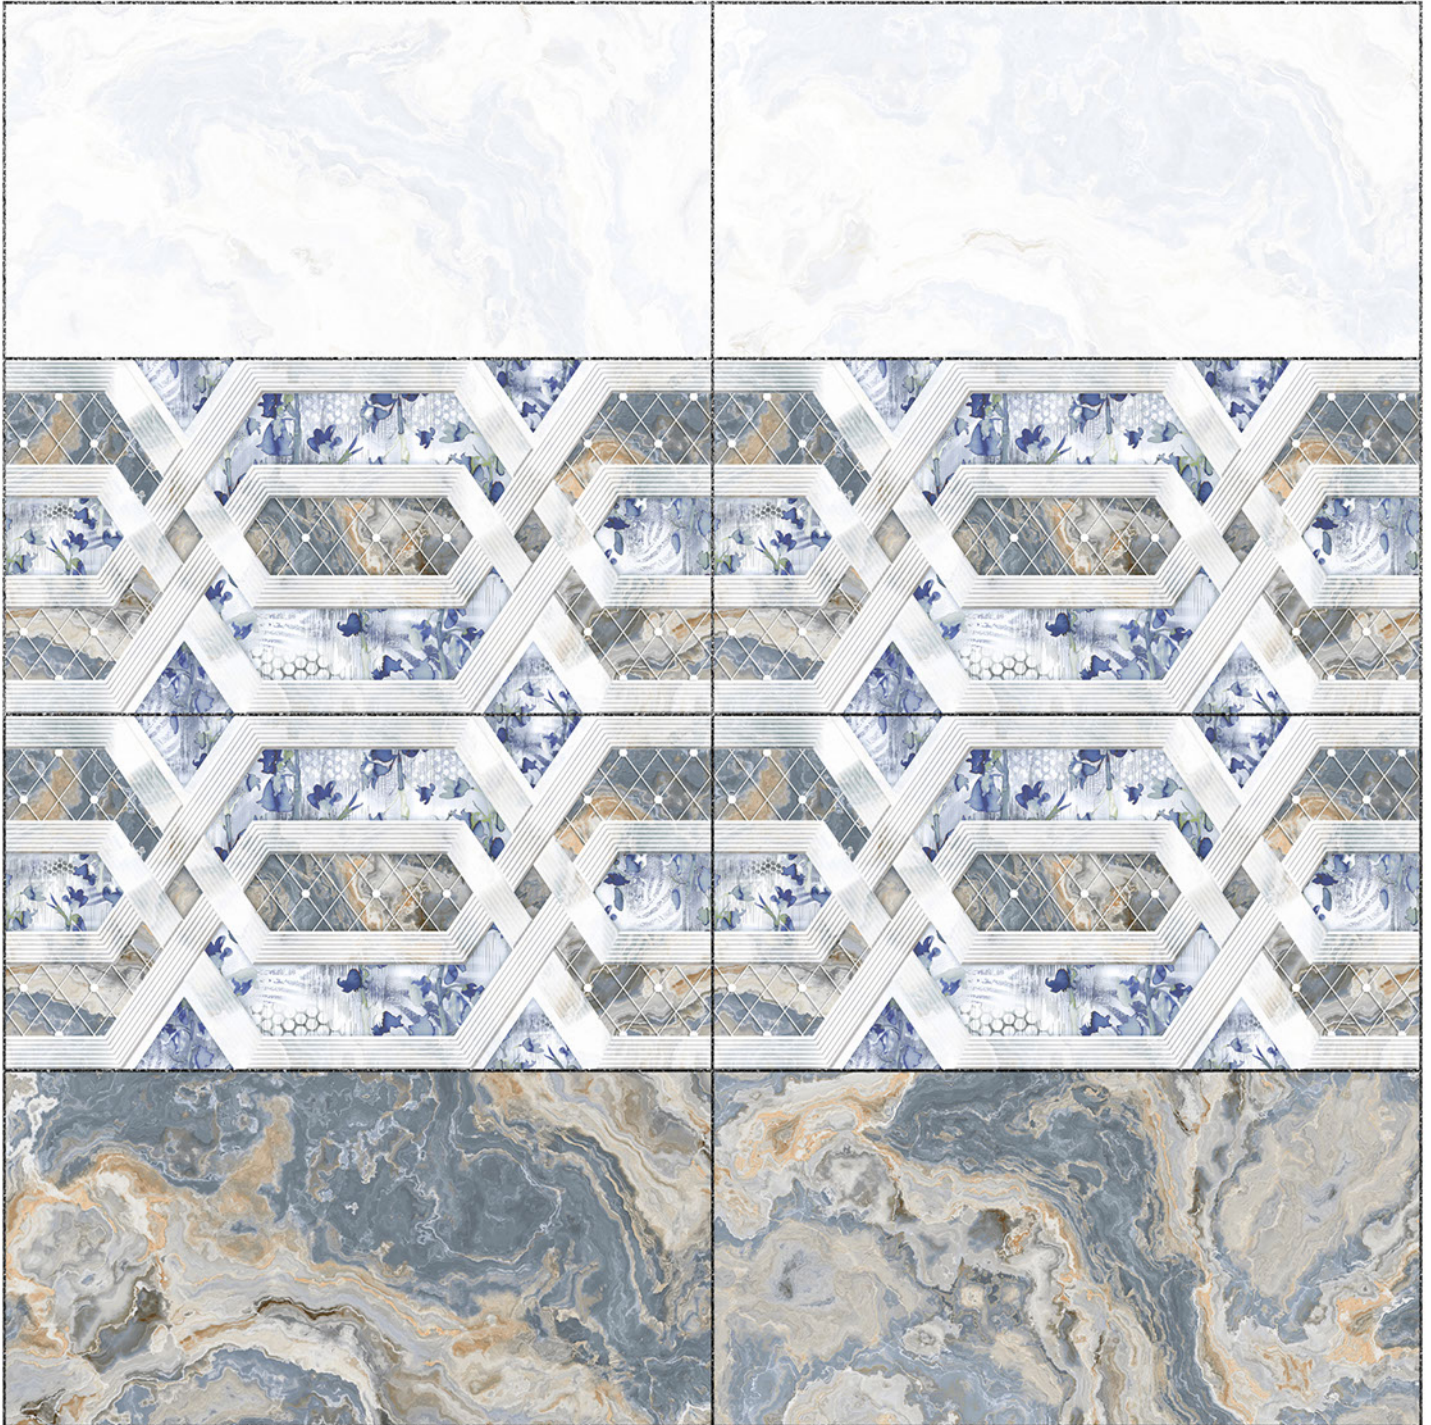

MATT WallTiles Collection

26231

LT

HL

DK

Heat Resistance

100 % Waterproof

Durable

Resistance to Frost

12" x 24"
300 x 600 mm