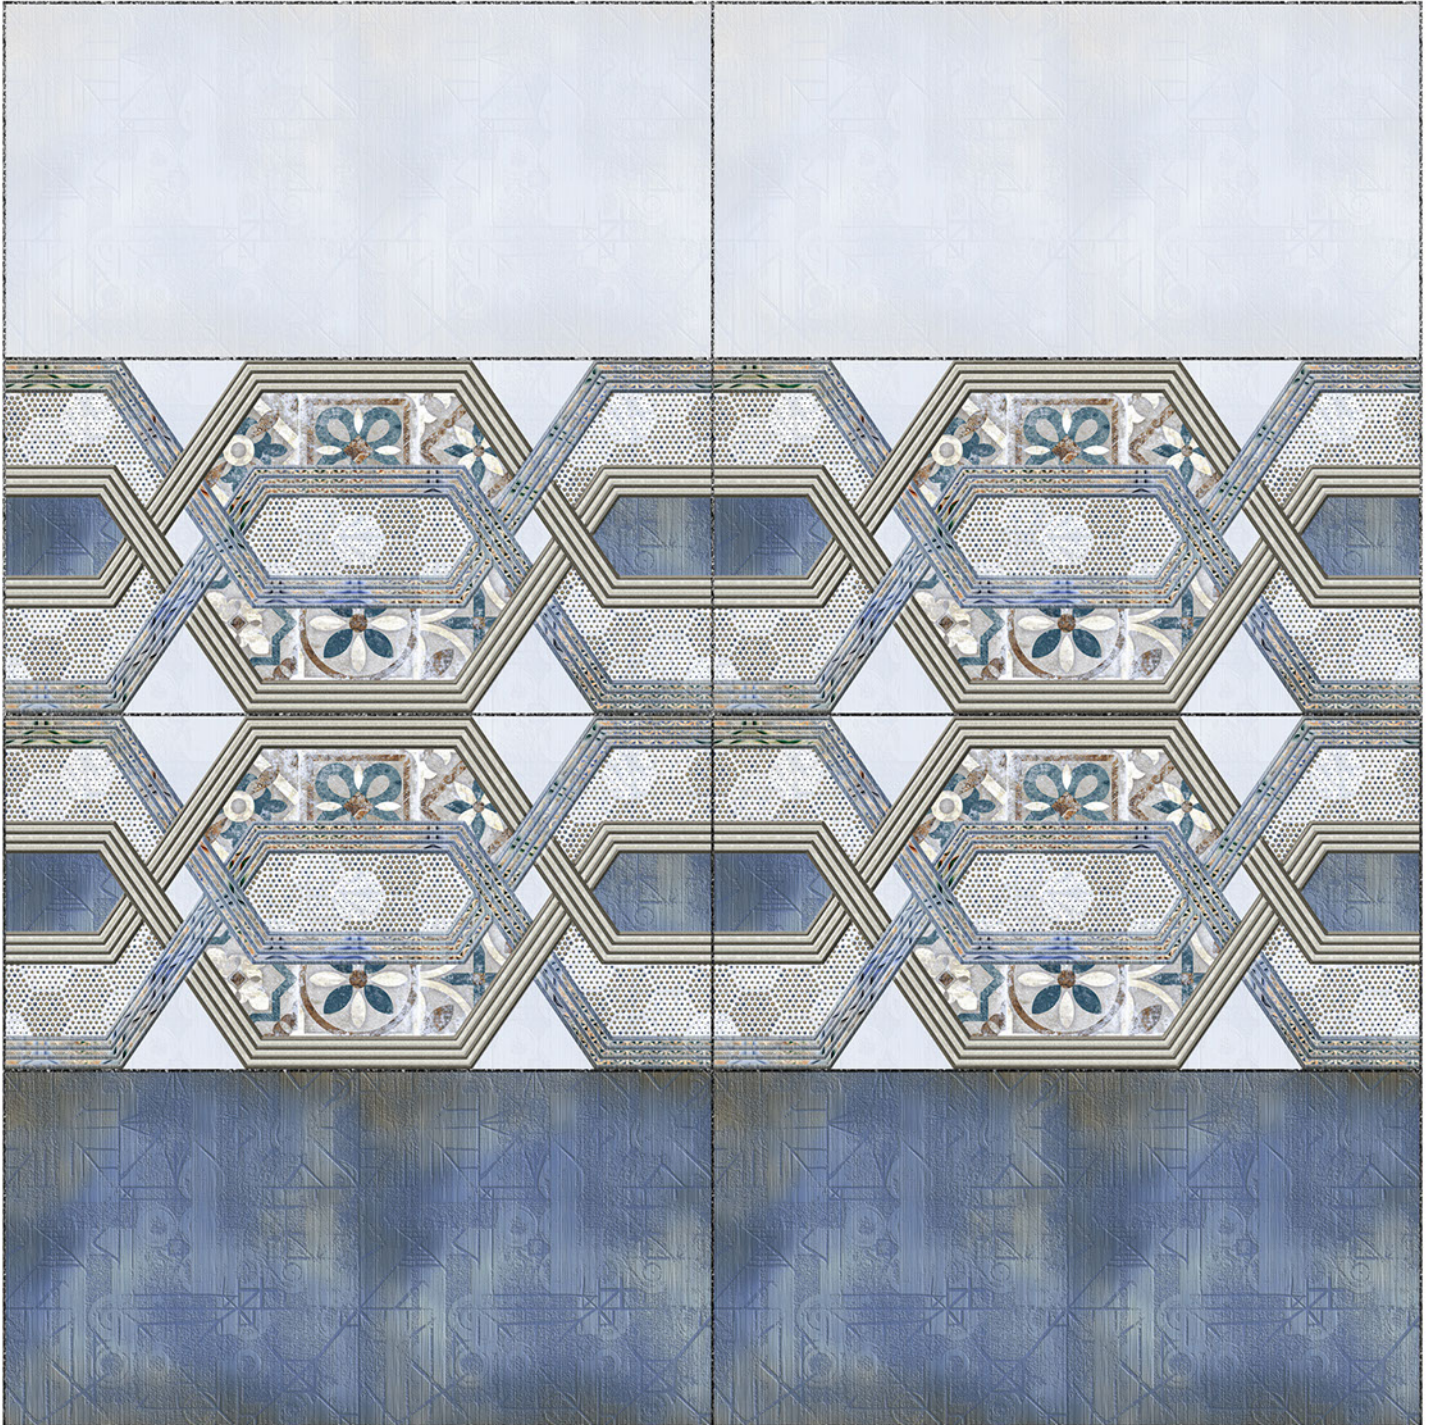

Heat Resistance

100 % Waterproof

Durable

Resistance to Frost

12" x 24"
300 x 600 mm

MATT WallTiles Collection

26232

LT