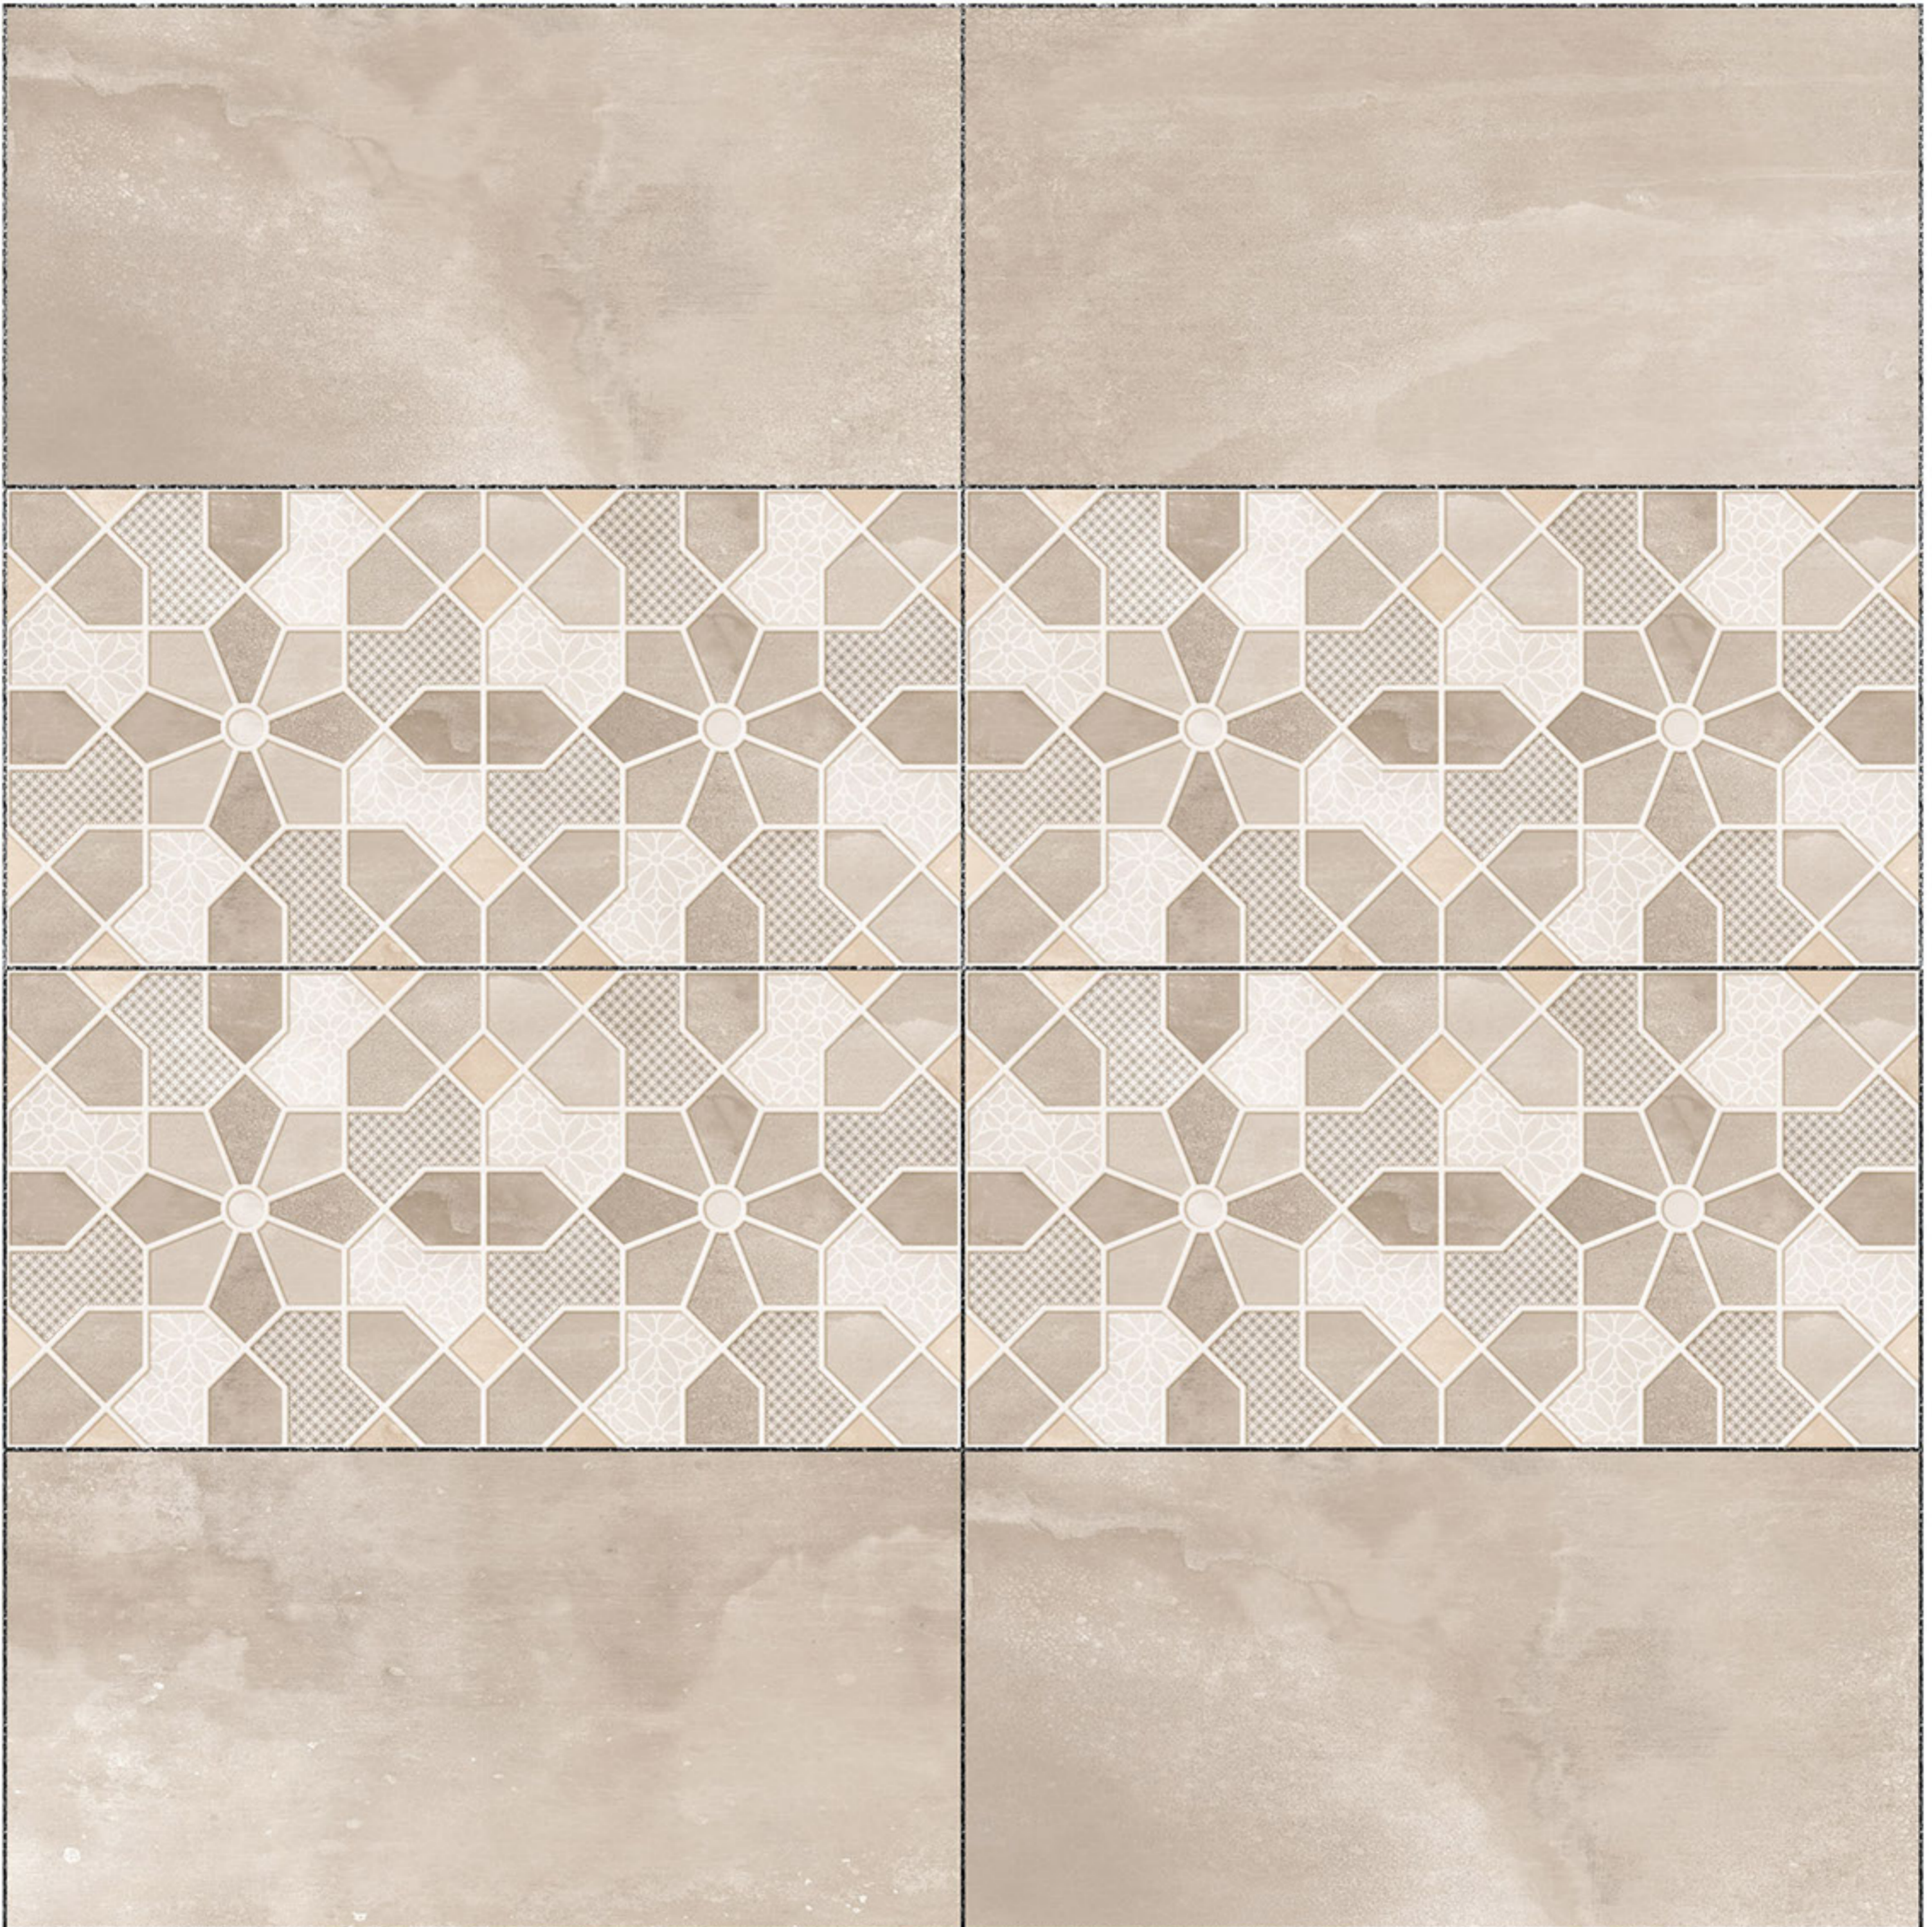

MATT WallTiles Collection

26327	LT	HL1	DK

12''x24''
300 x 600 mm