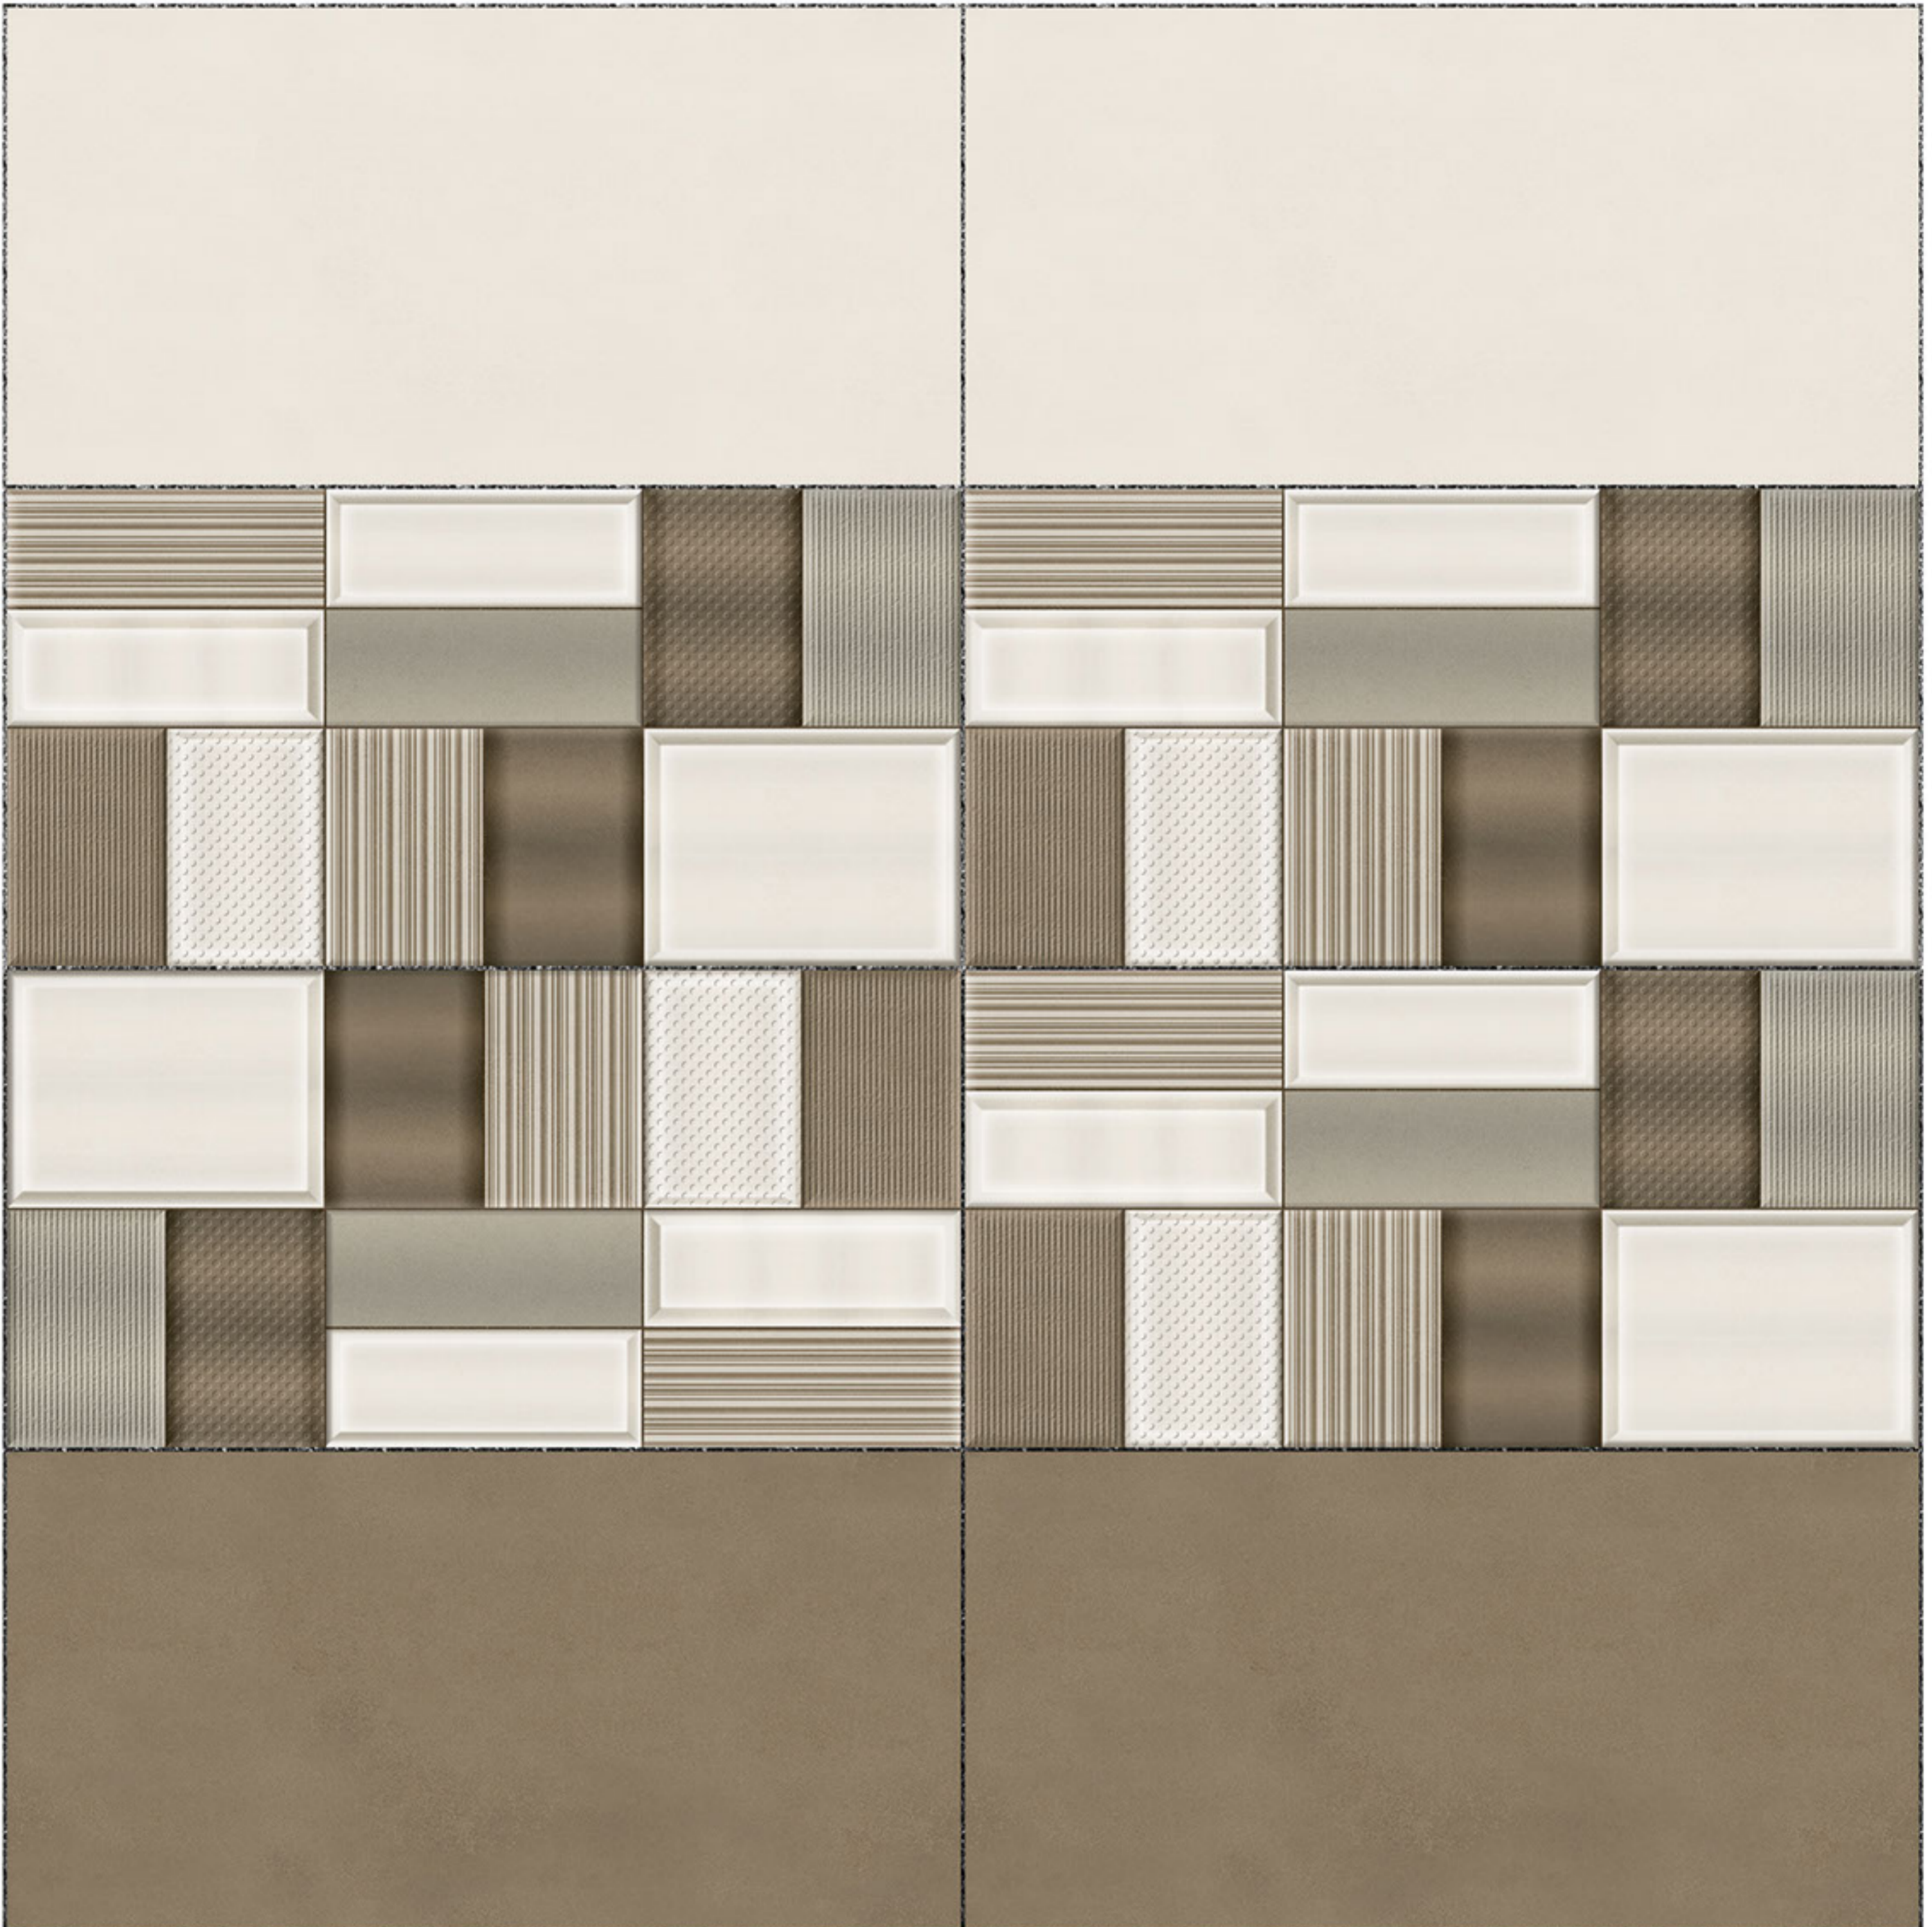

MATT WallTiles Collection

26311   LT   HL   DK

12''x24''
300 x 600 mm