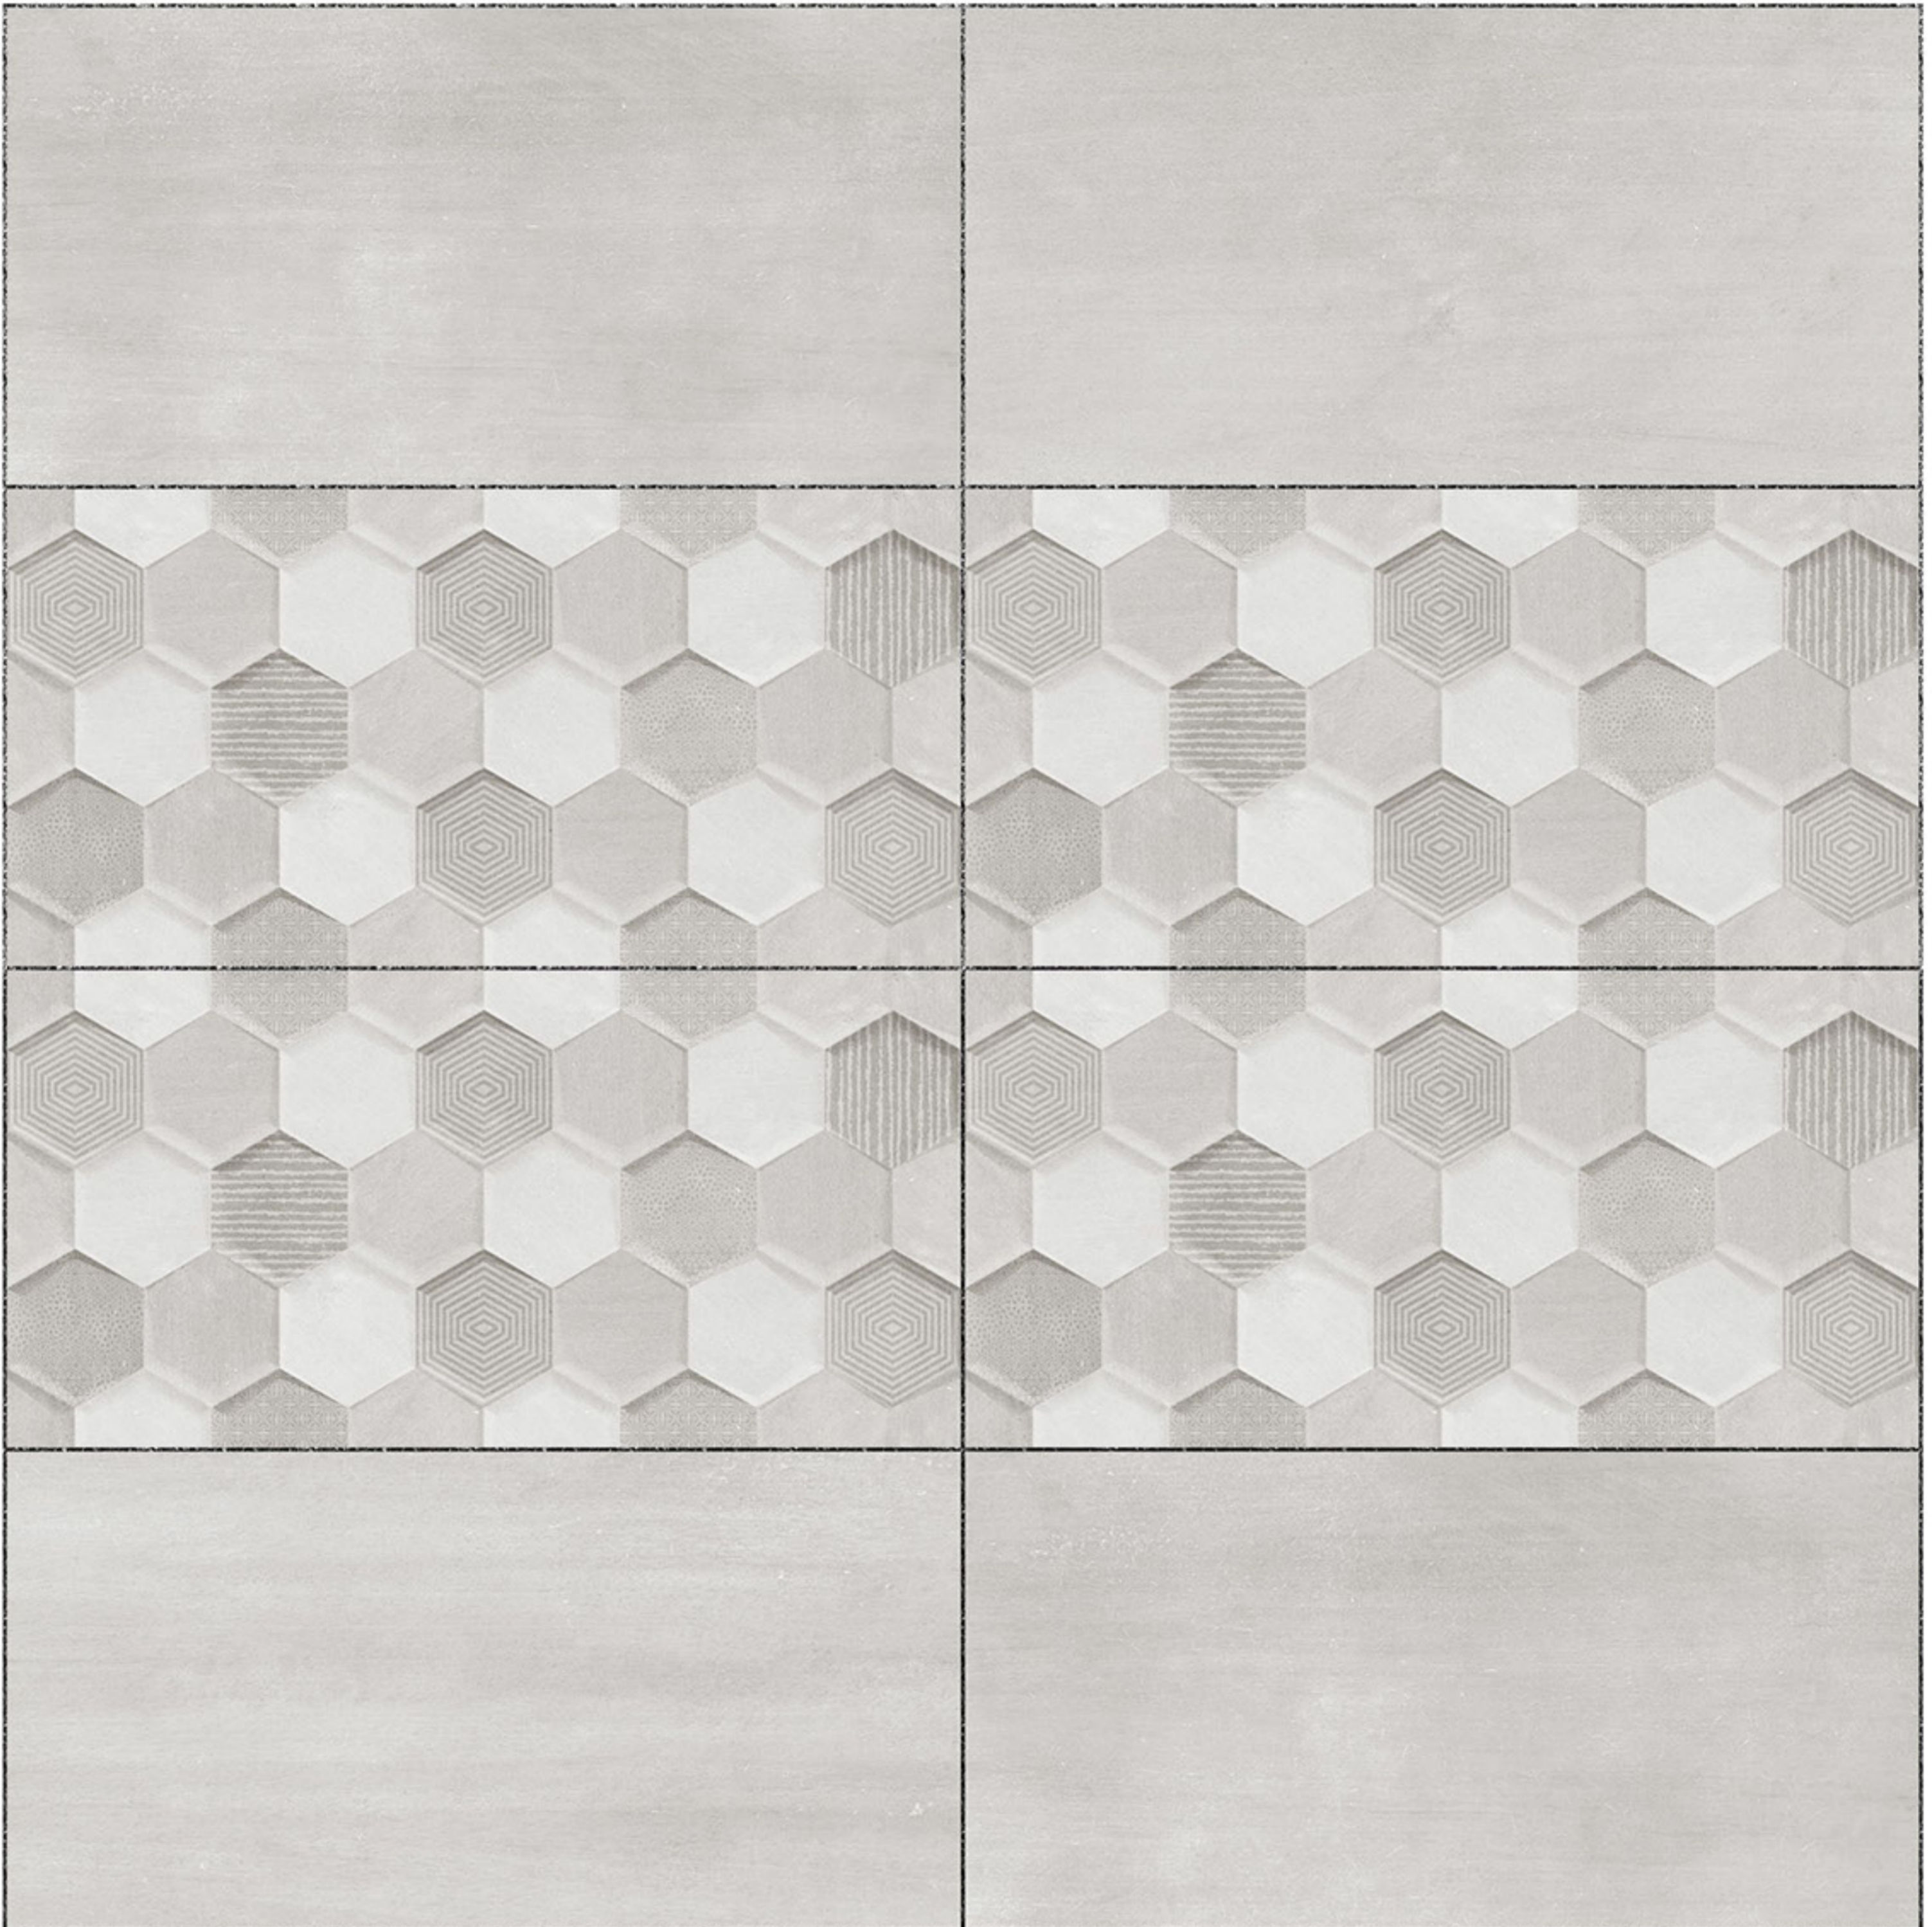

MATT
WallTiles
Collection

26326   LT   HL1   DK

- Heat Resistance
- 100 % Waterproof
- Durable
- Resistance to Frost

12''x24''
300 x 600 mm