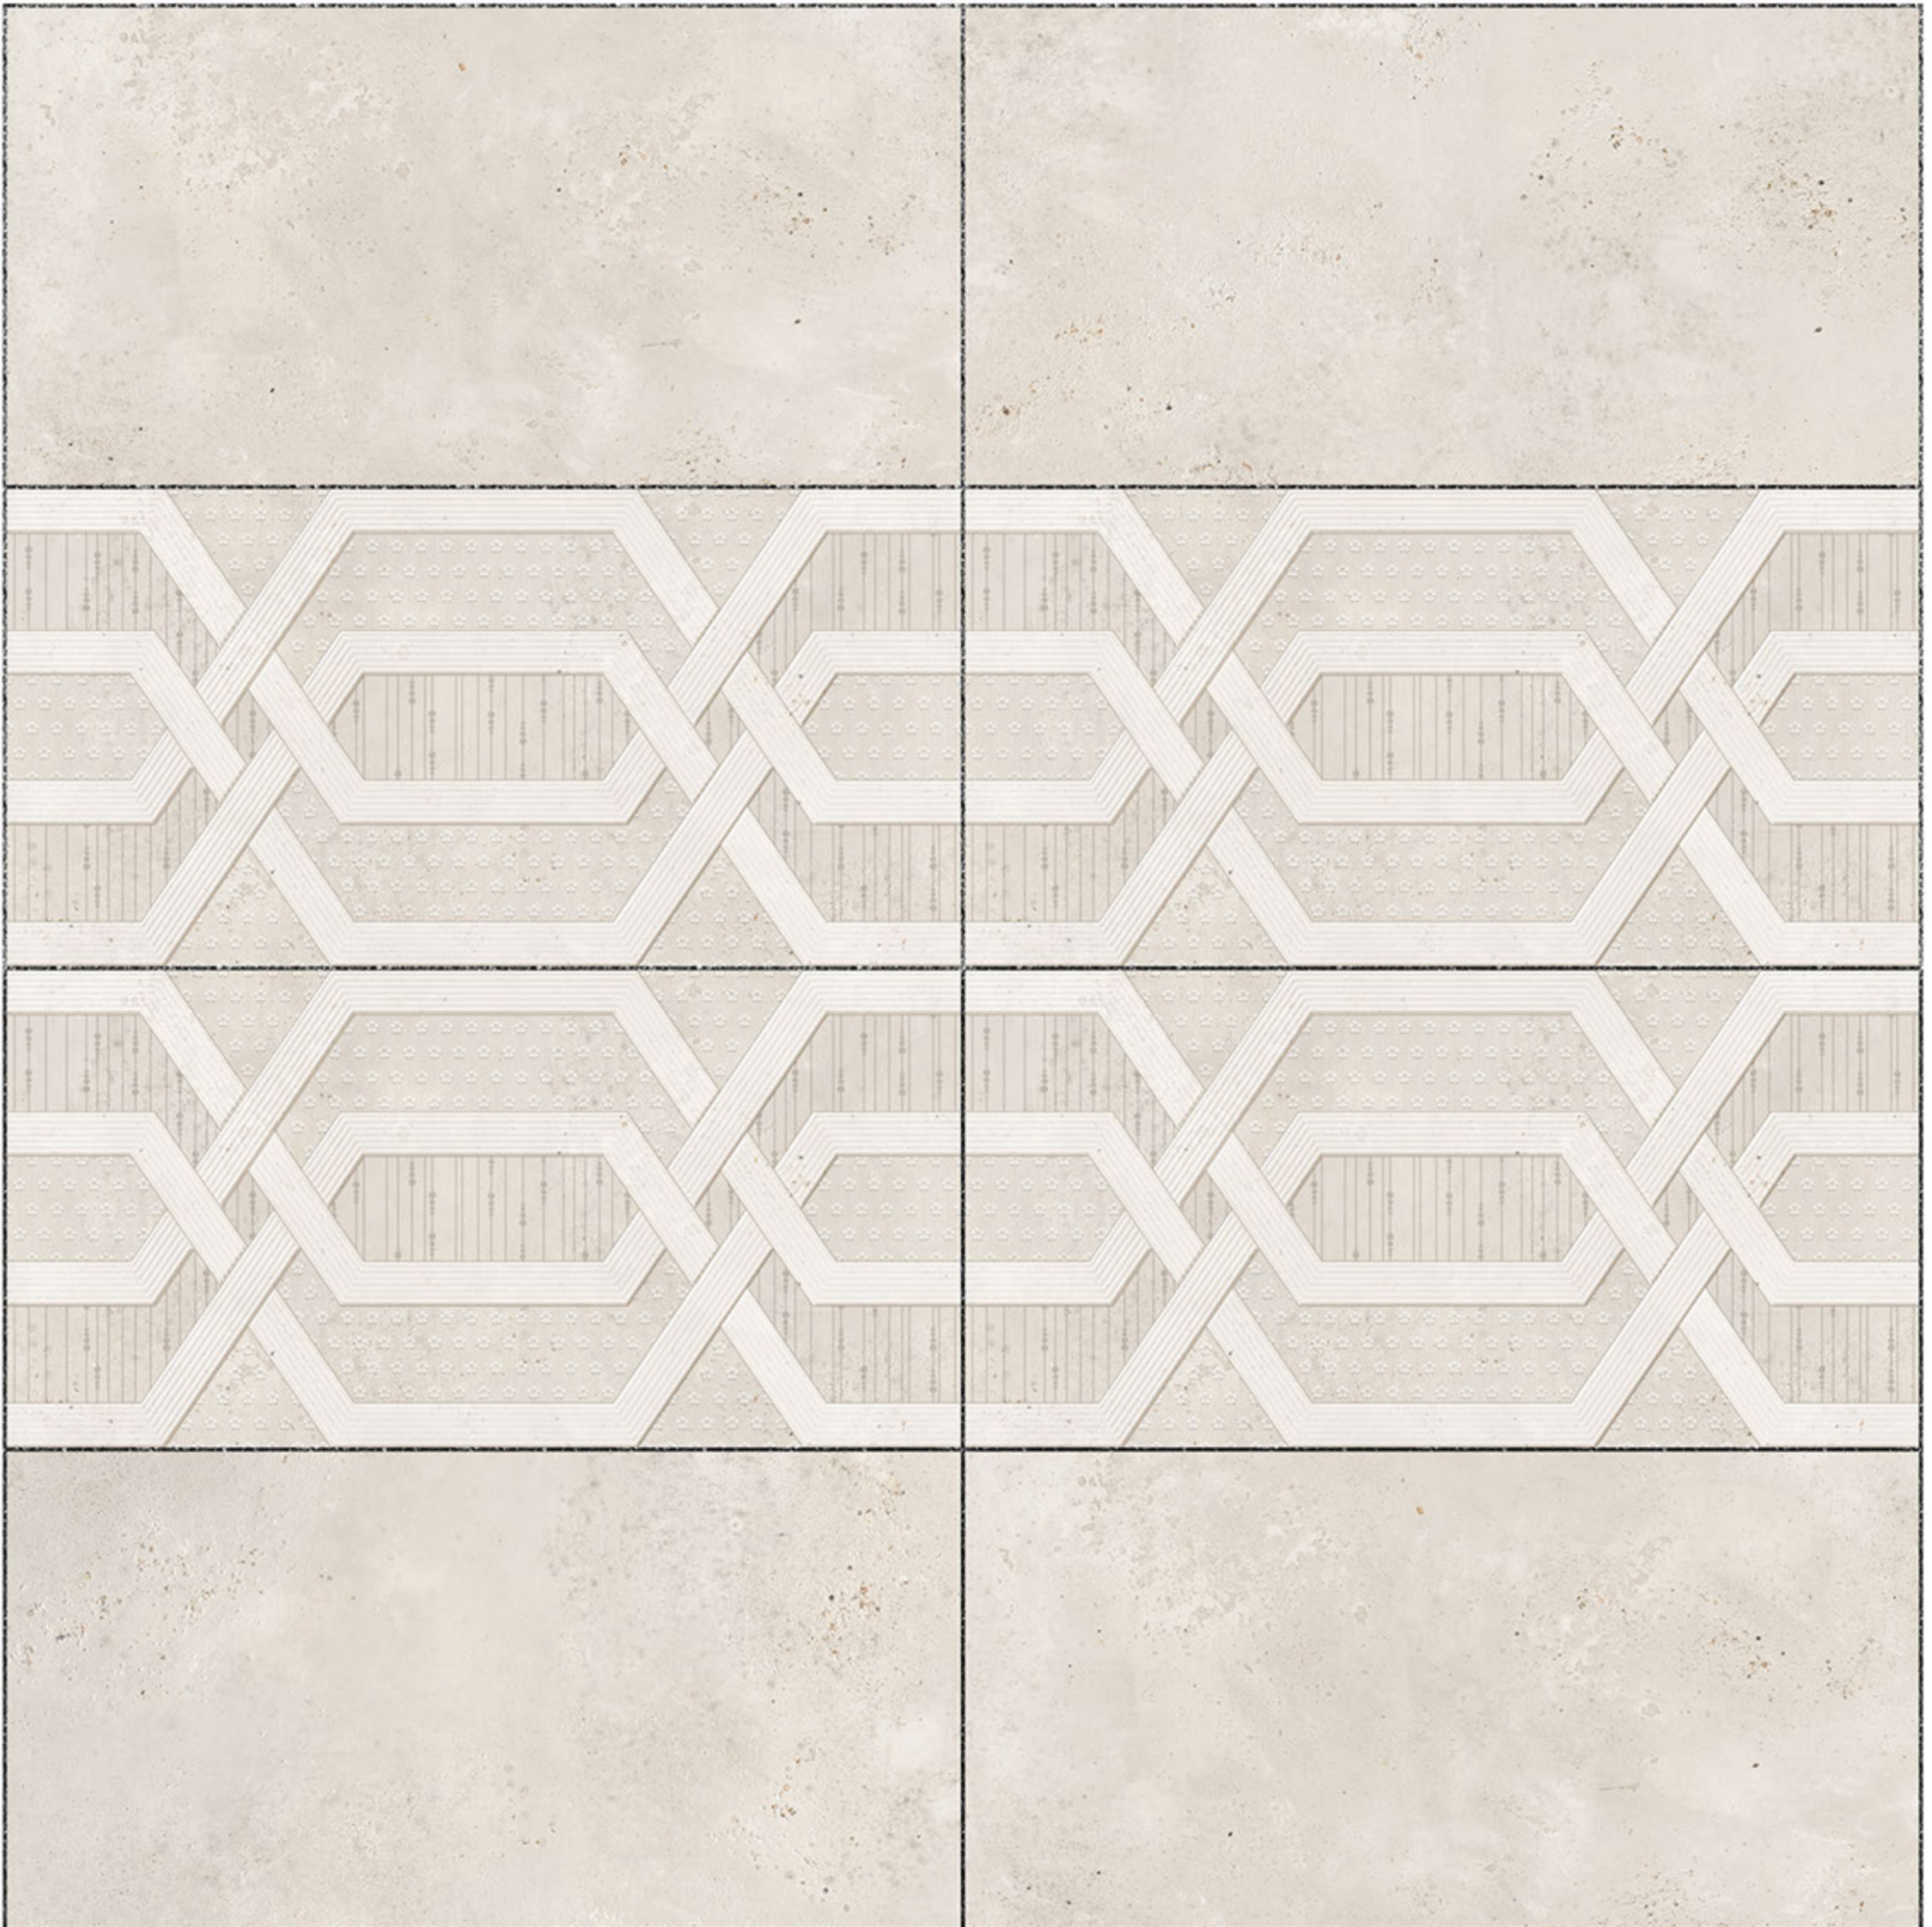

MATT WallTiles Collection

26330	LT	HL1	DK

12''x24''
300 x 600 mm