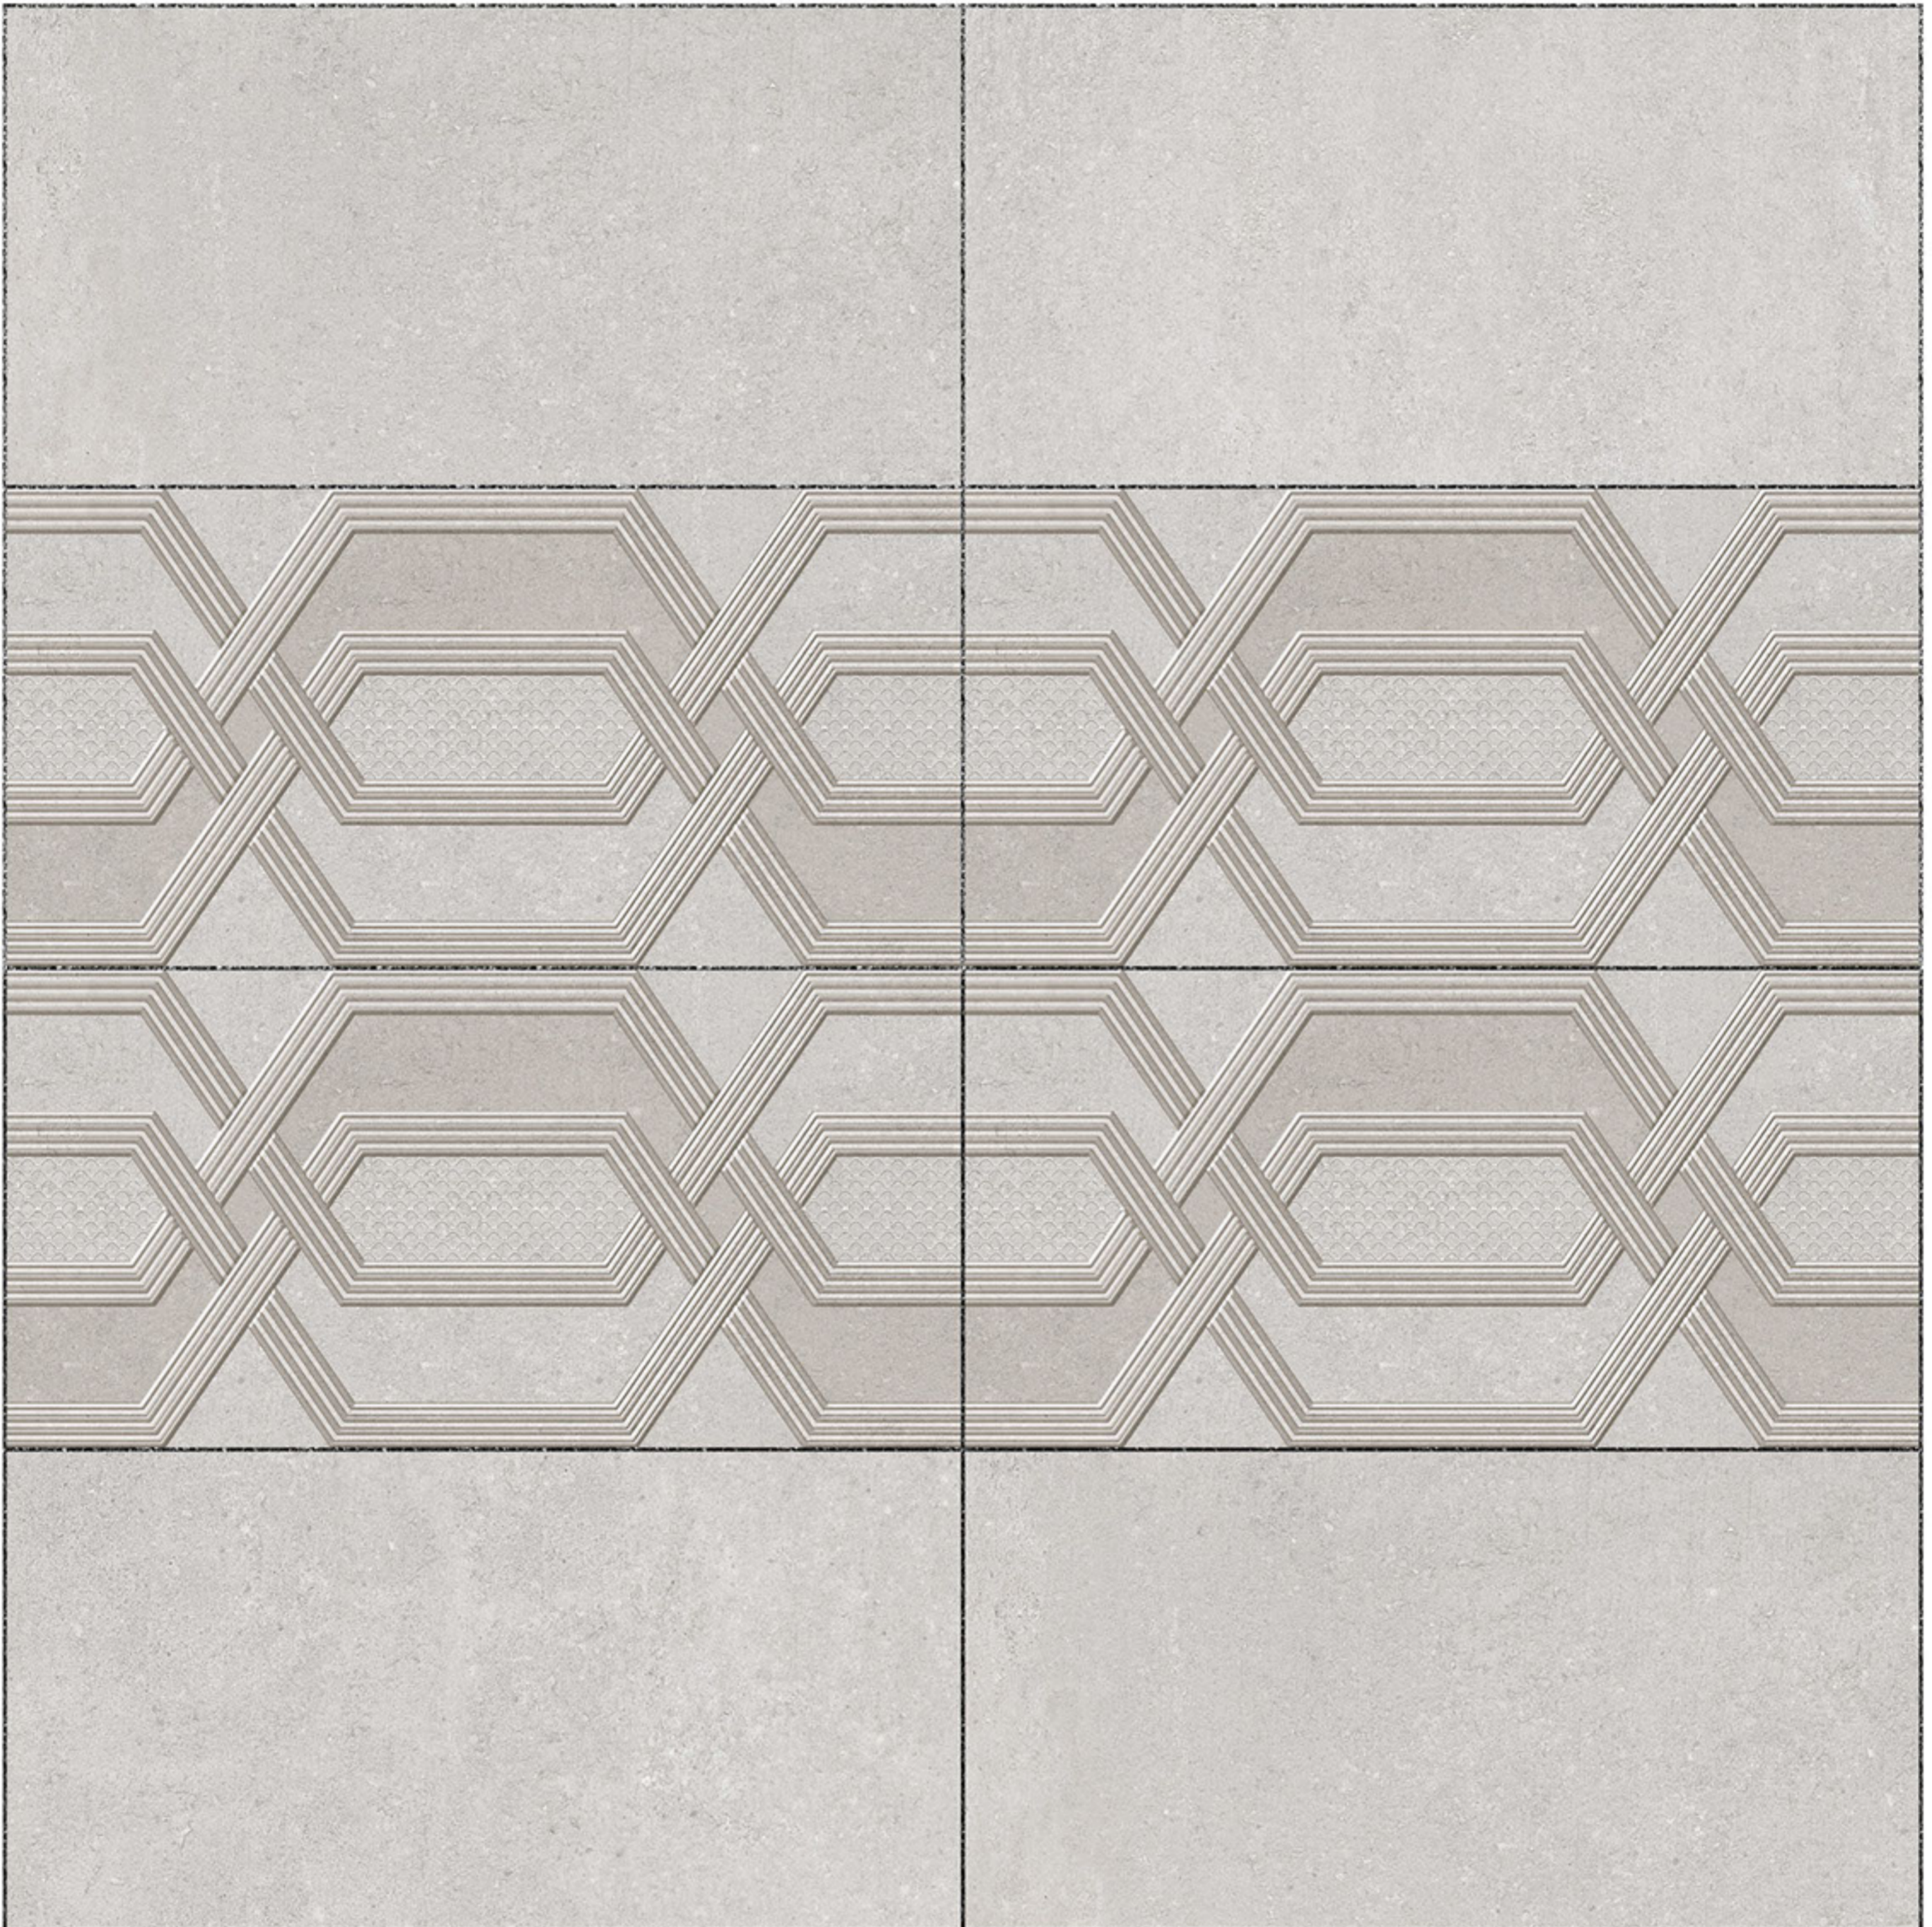

MATT
WallTiles
Collection

26332   LT   HL1   DK

- Heat Resistance
- 100 % Waterproof
- Durable
- Resistance to Frost

12''x24''
300 x 600 mm