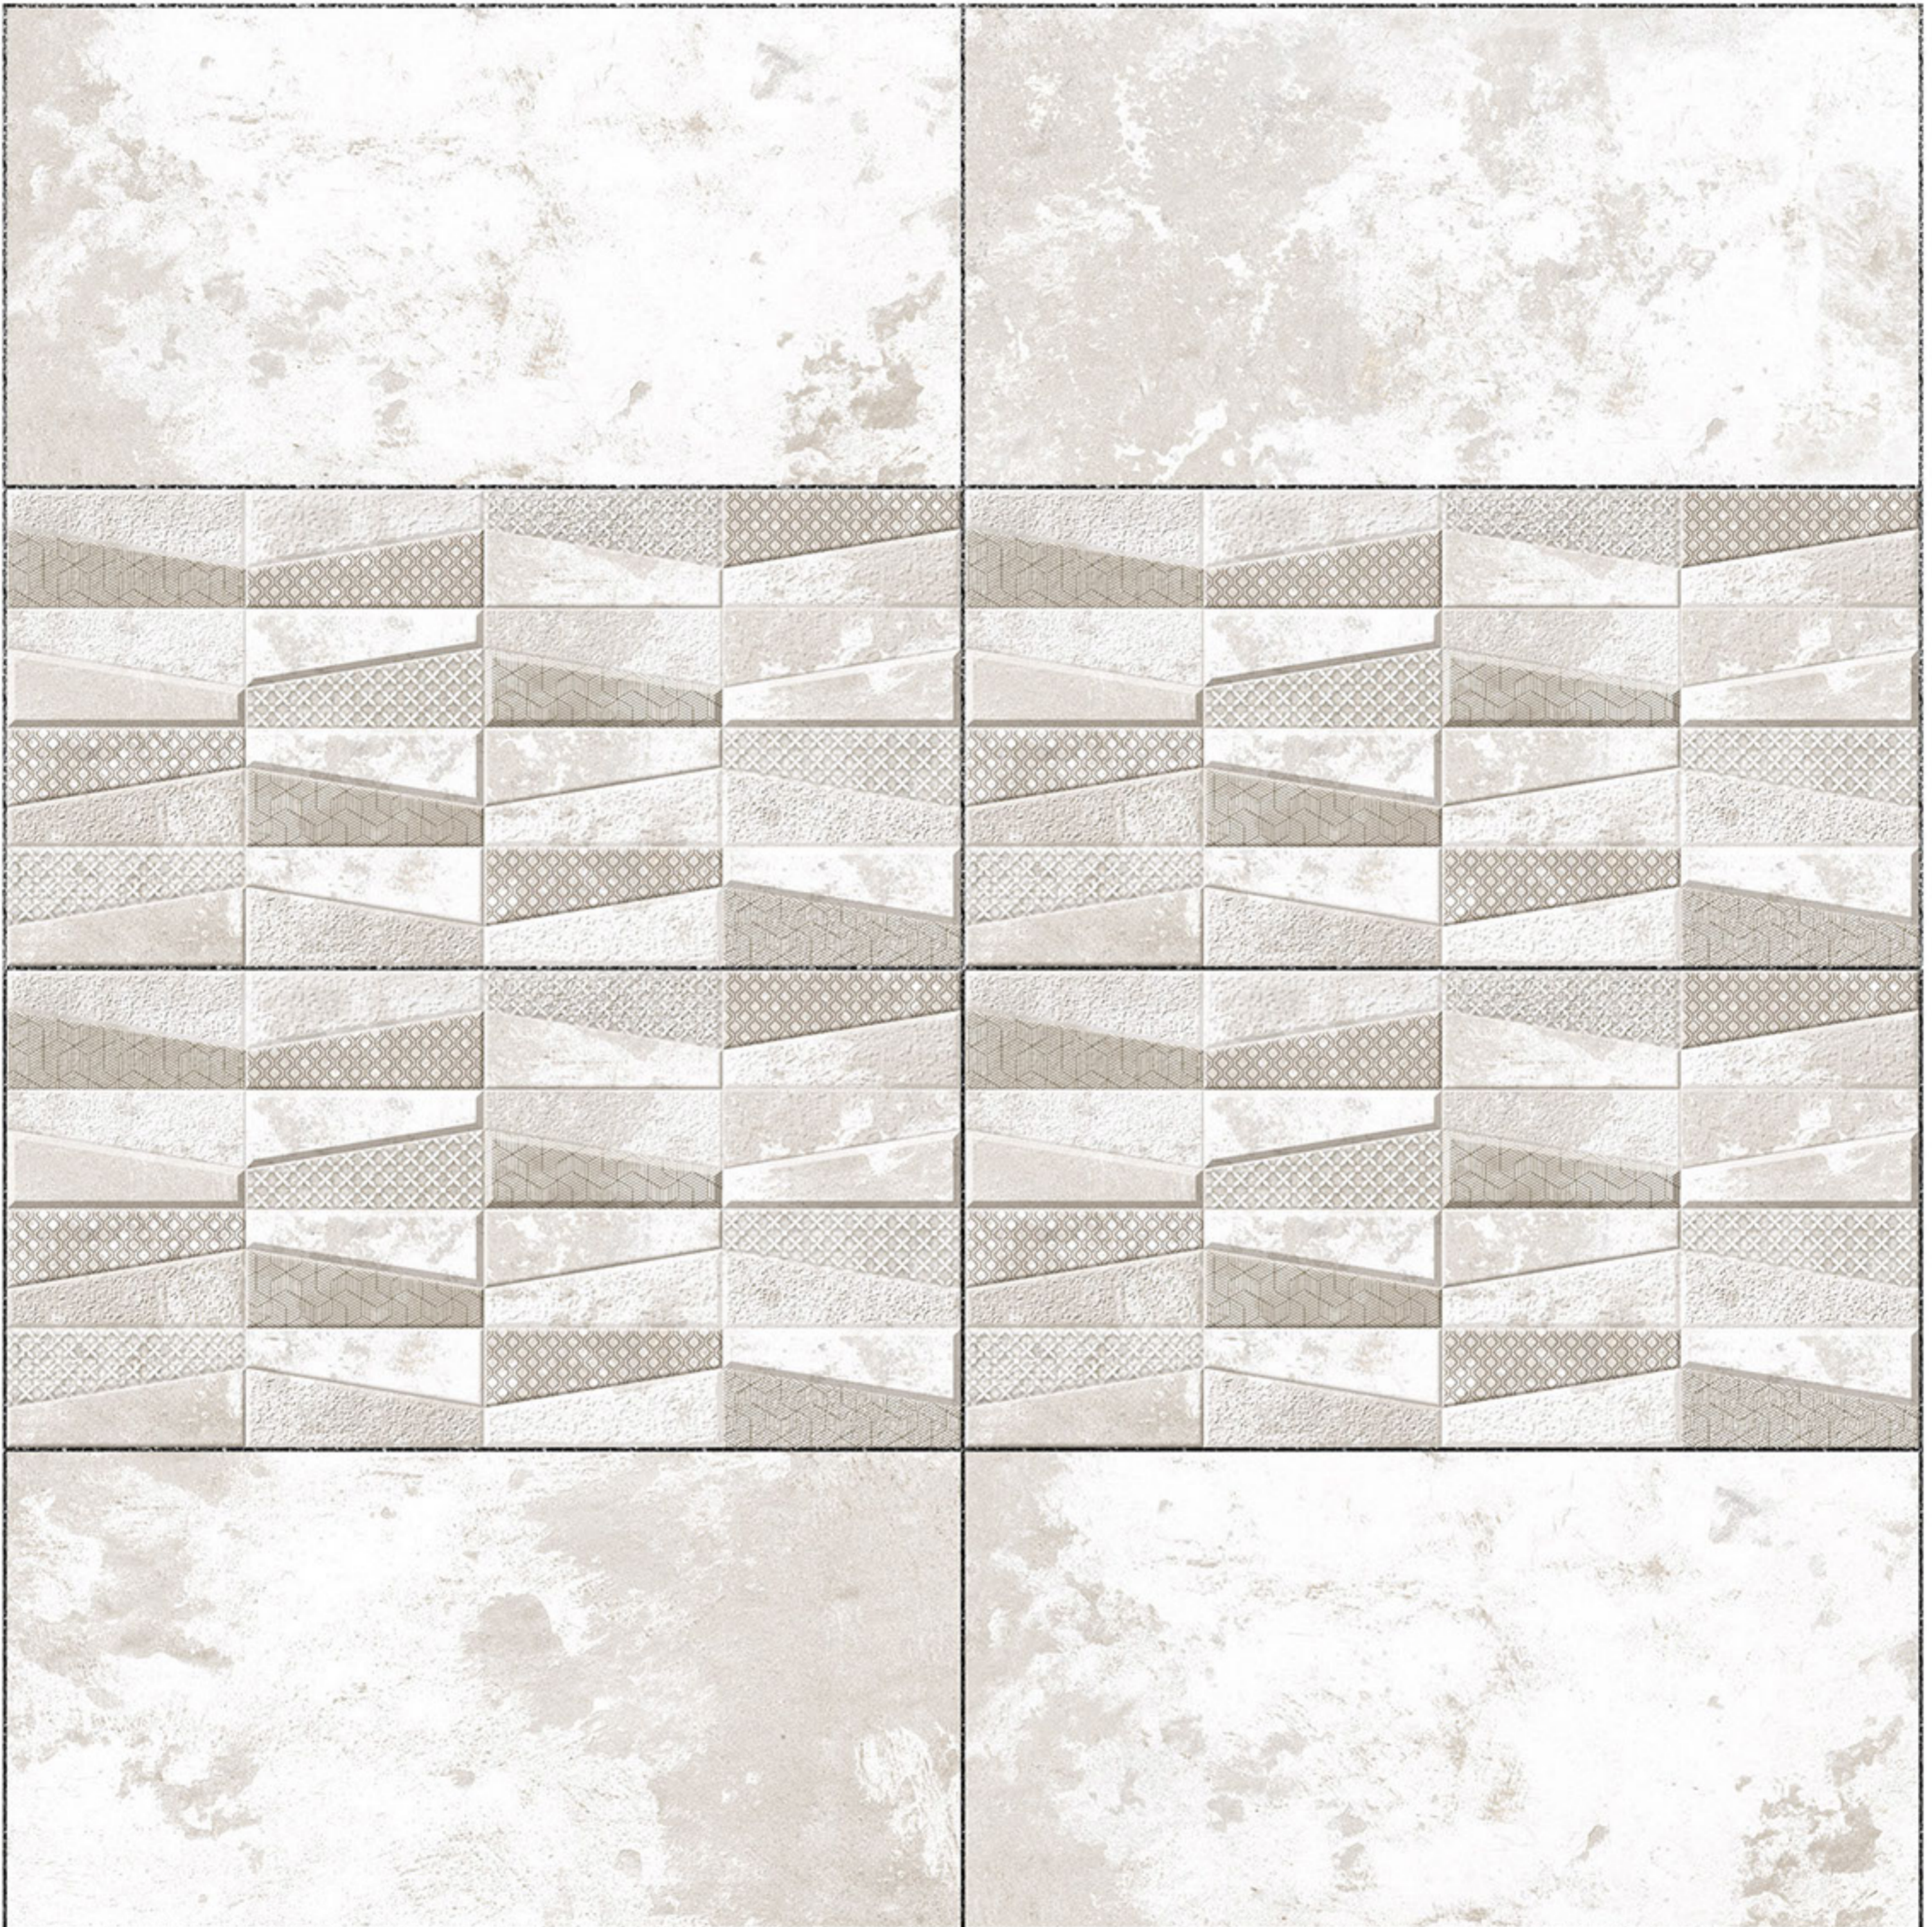

MATT WallTiles Collection

26329   LT   HL2   DK

Heat Resistance

100 % Waterproof

Durable

Resistance to Frost

12''x24''
300 x 600 mm