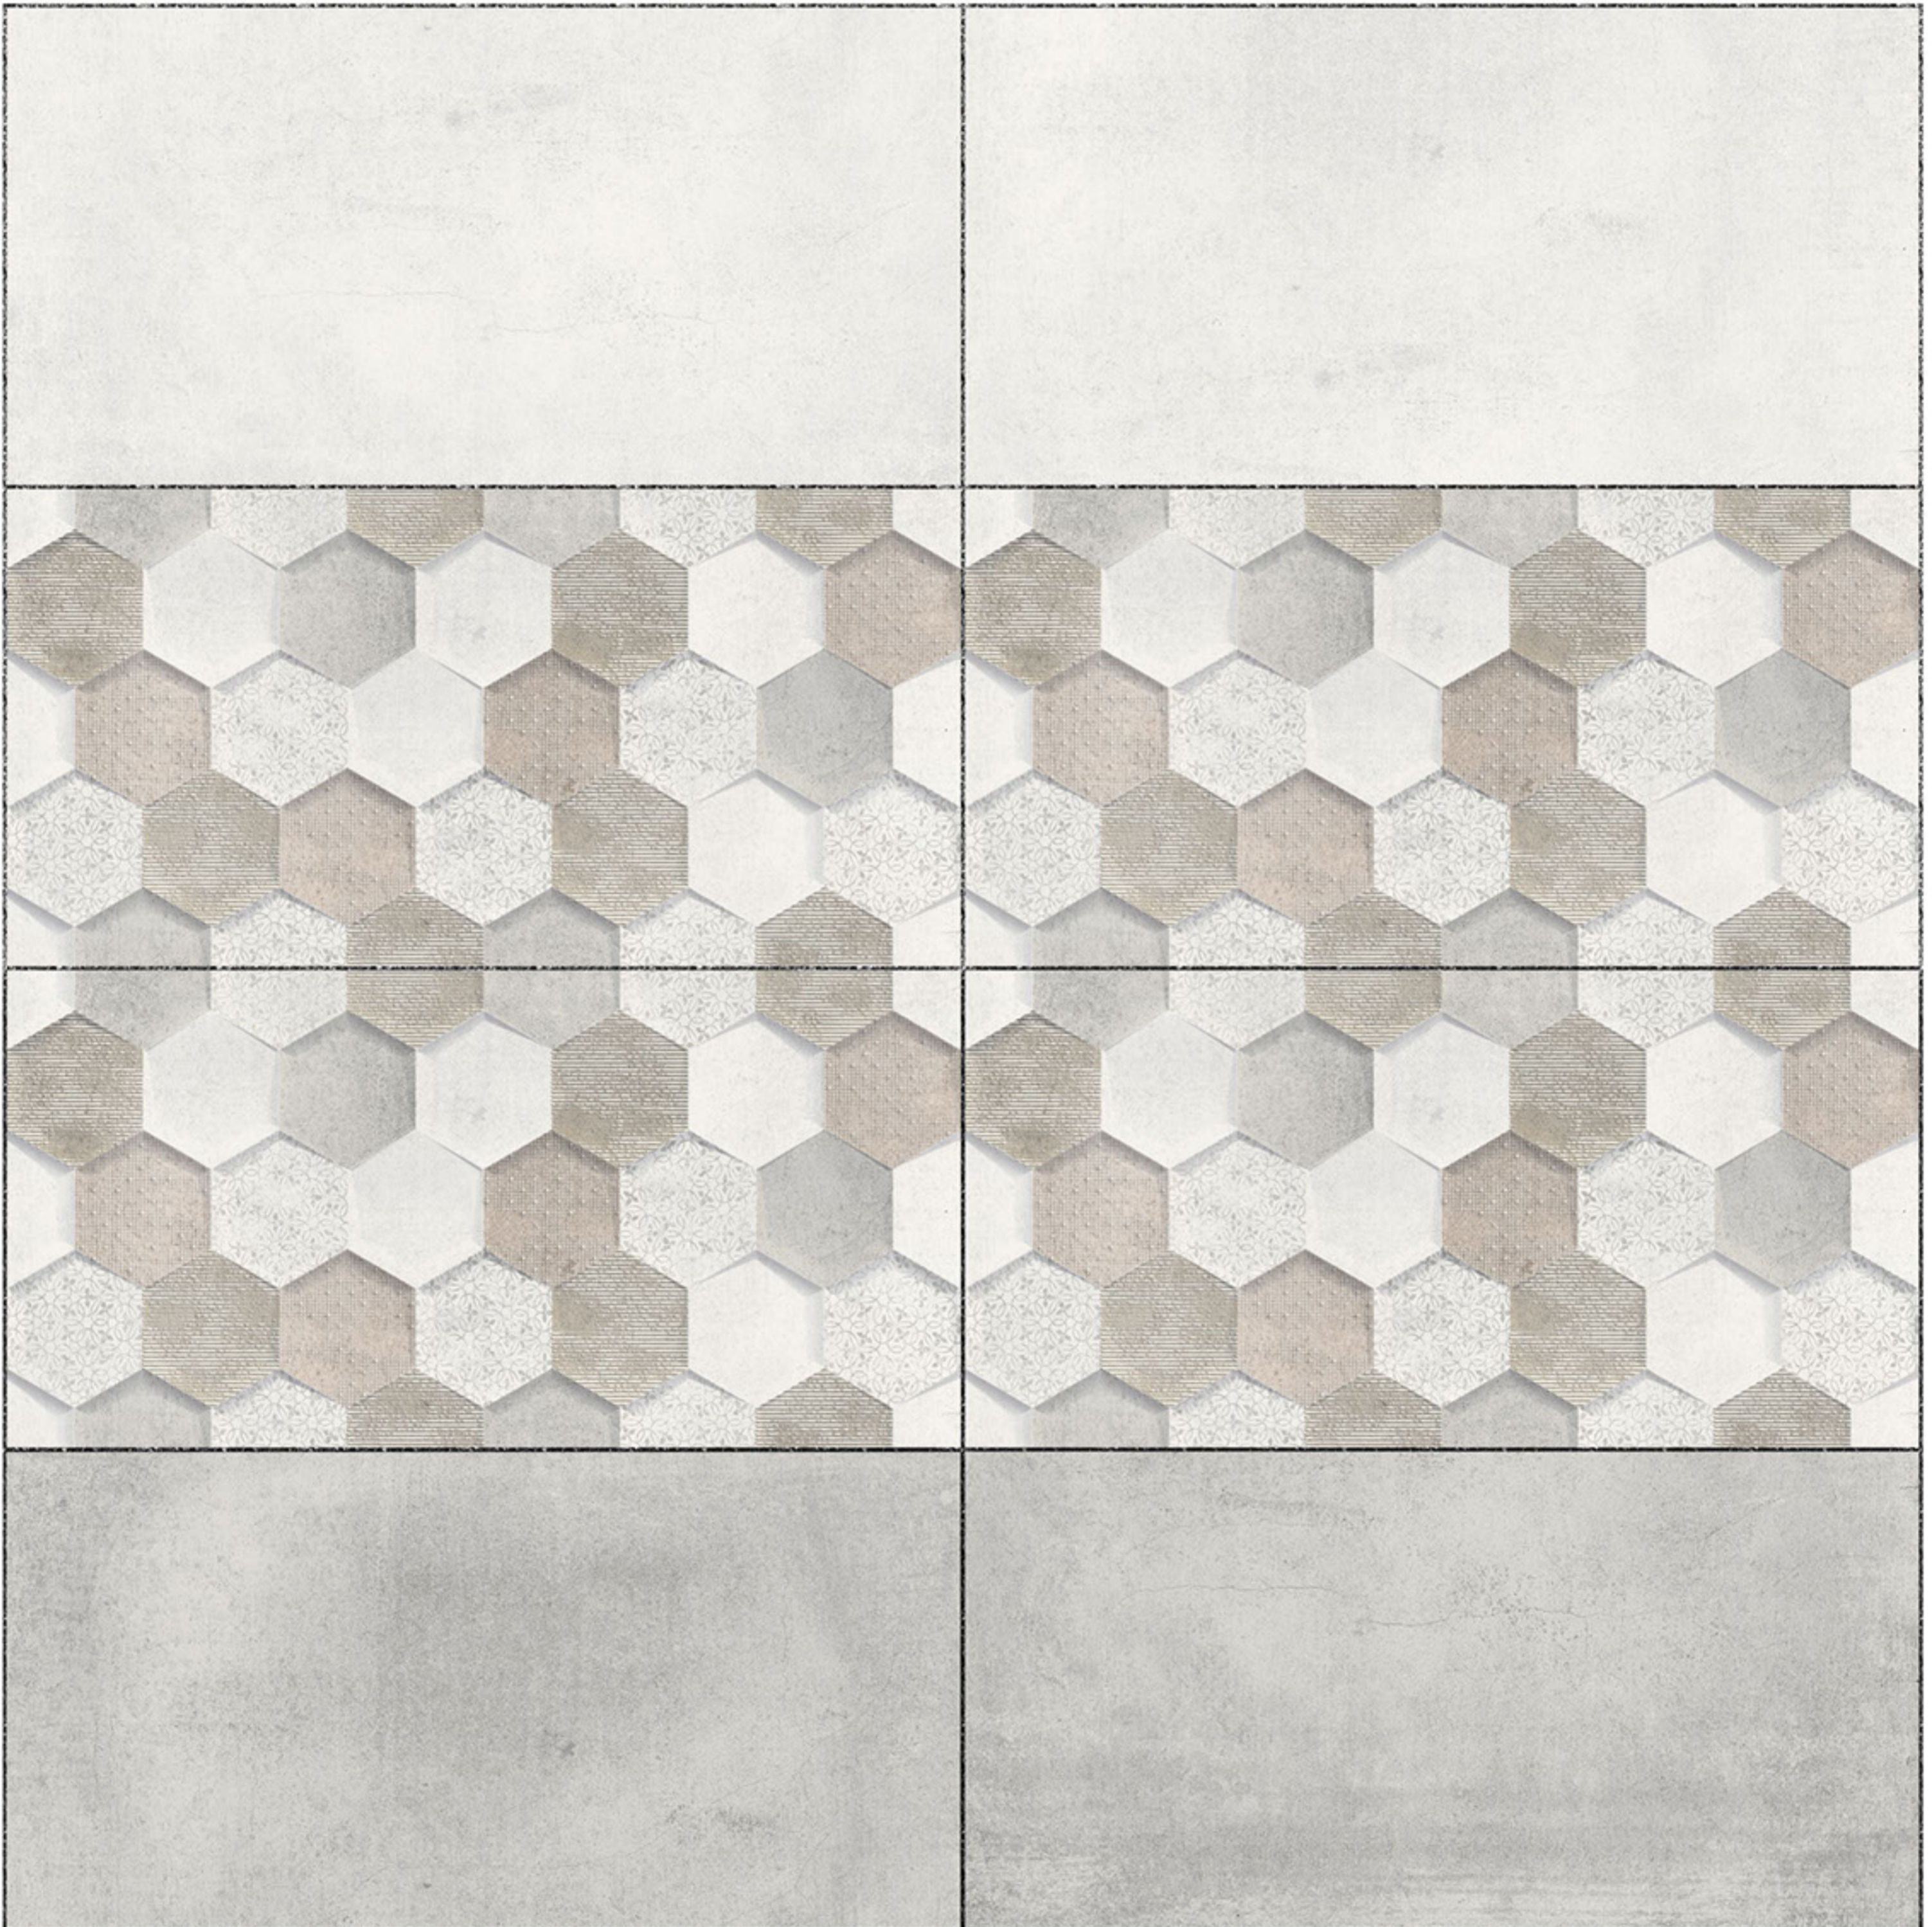

MATT WallTiles Collection

26306	LT	HL-2	DK

12''x24''
300 x 600 mm