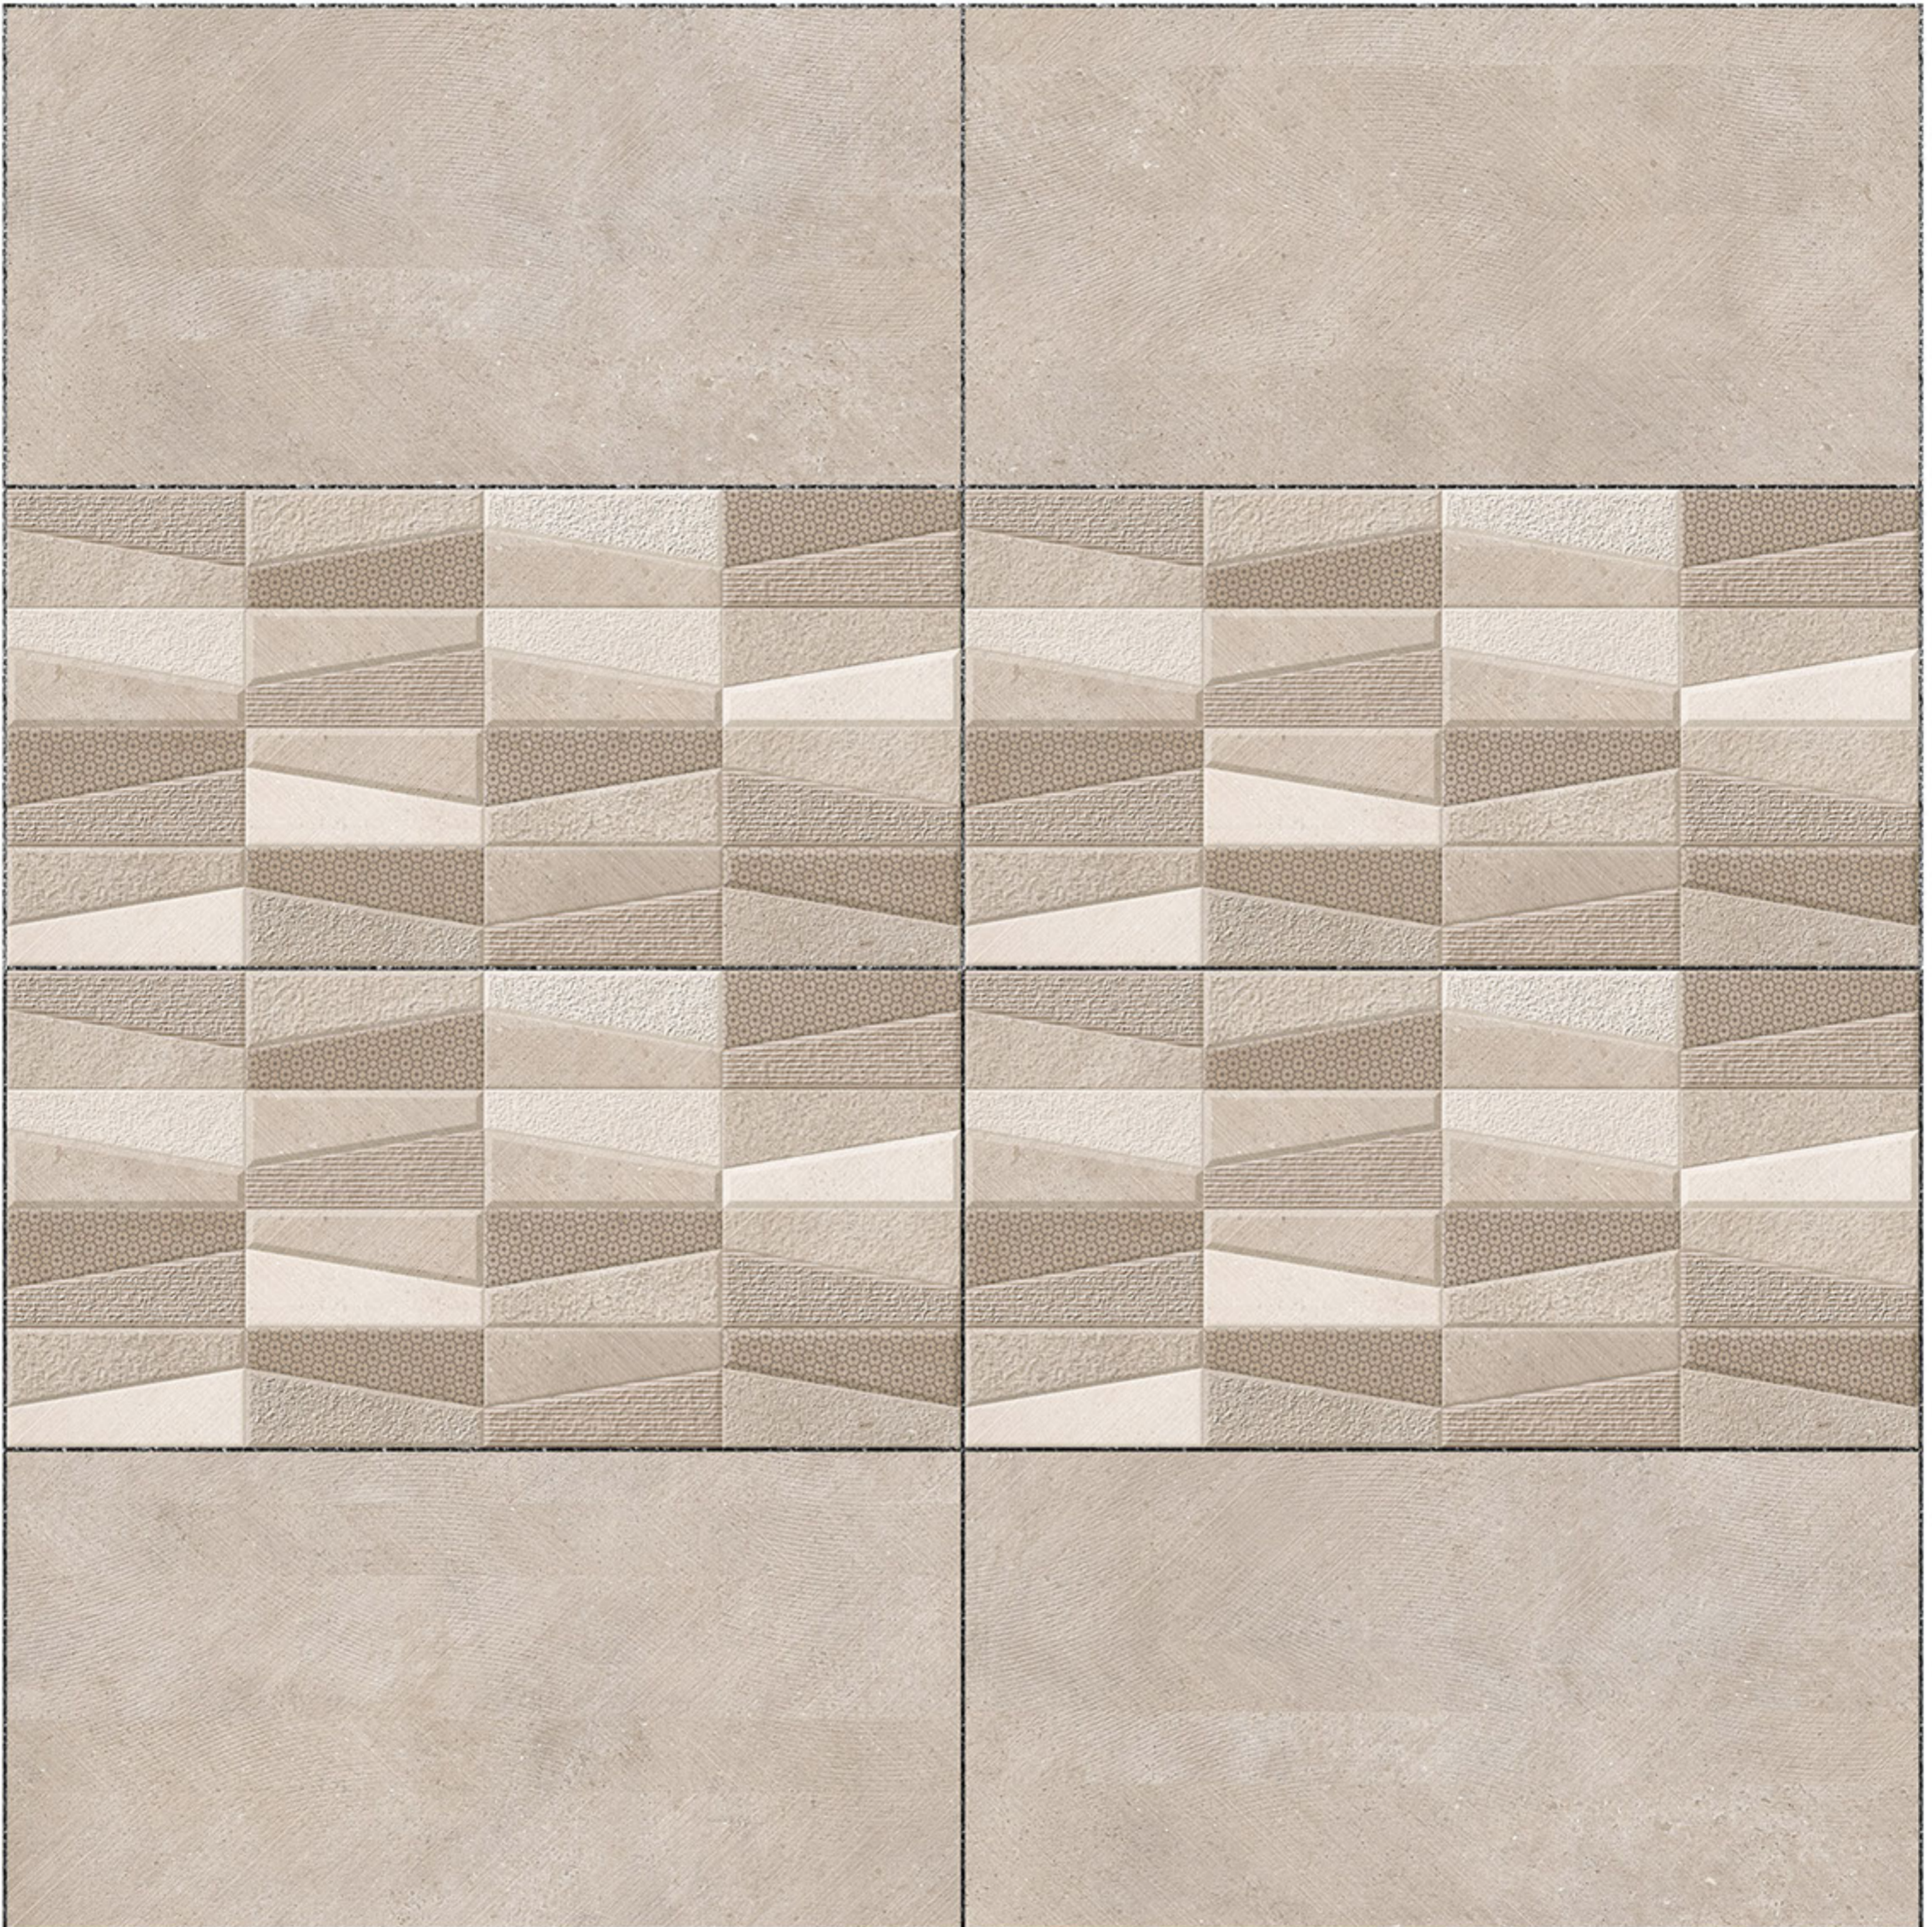

MATT
WallTiles
Collection

26336   LT   HL1   DK

- Heat Resistance
- 100 % Waterproof
- Durable
- Resistance to Frost

12''x24''
300 x 600 mm