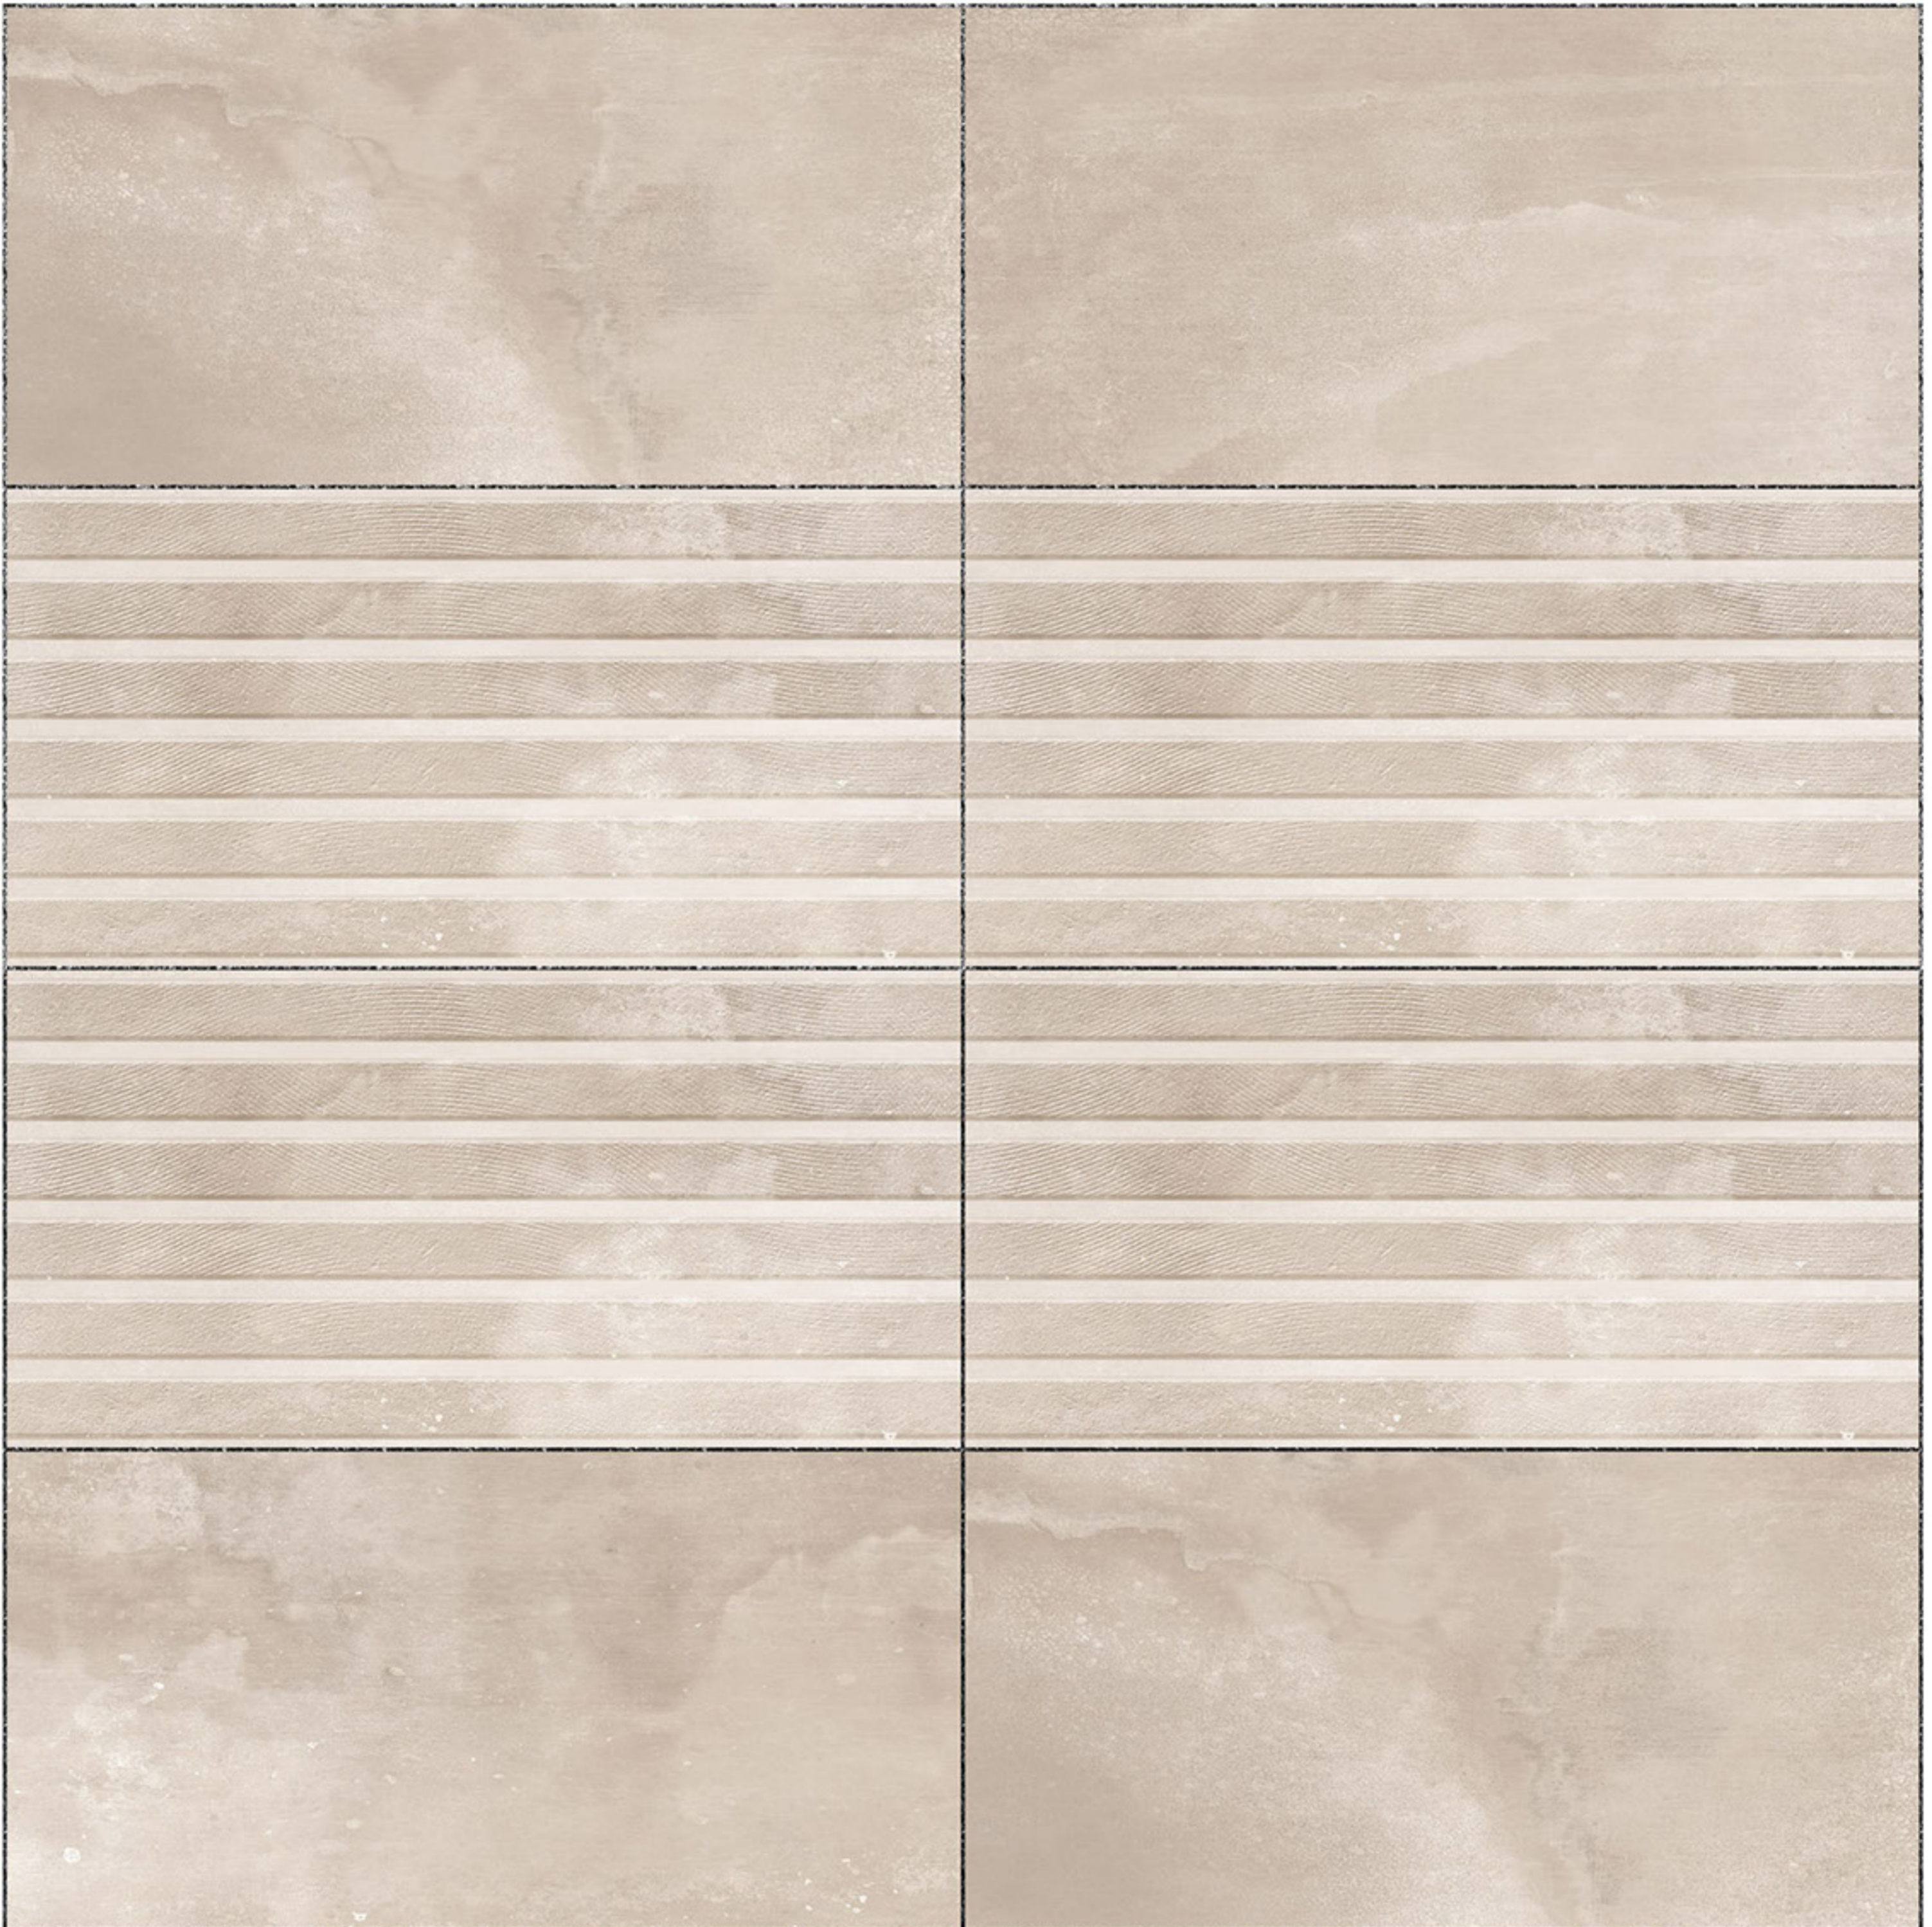

MATT
WallTiles
Collection

26327   LT   HL2   DK

Heat Resistance

100 % Waterproof

Durable

Resistance to Frost

12''x24''
300 x 600 mm