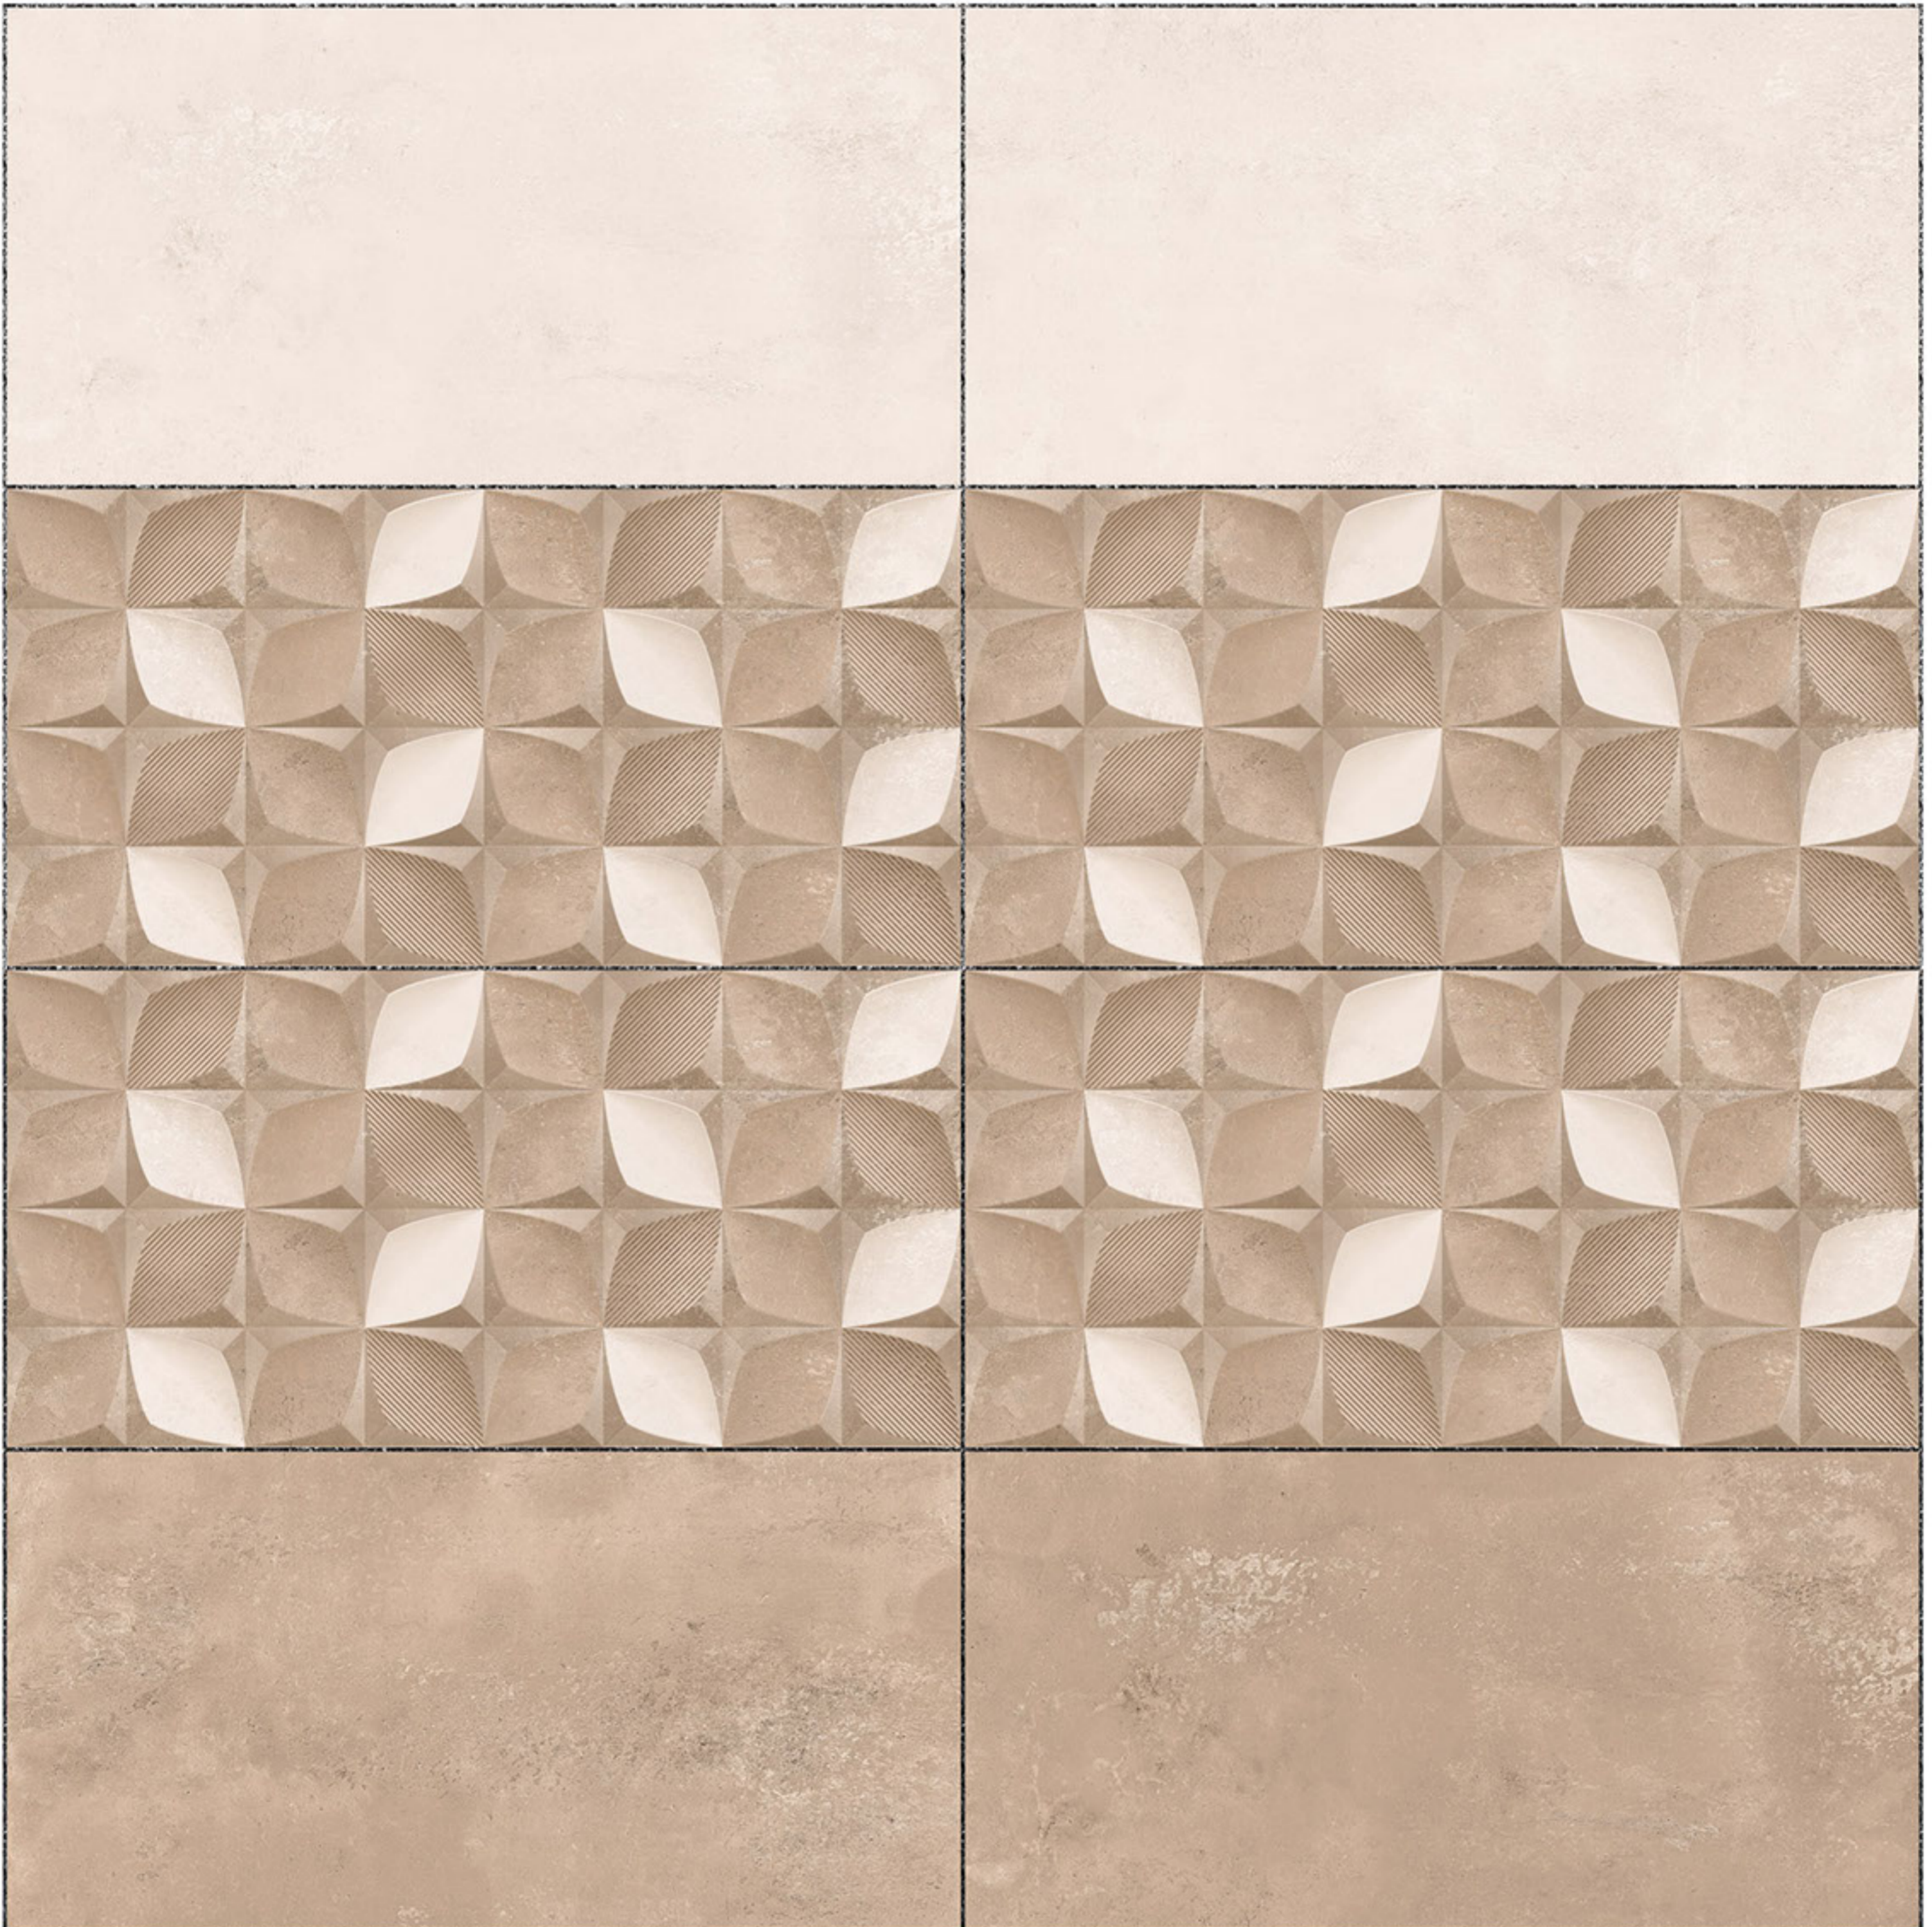

12''x24''  
300 x 600 mm

MATT  
WallTiles  
Collection

26337      LT      HL2      DK

-  Heat Resistance
-  100 % Waterproof
-  Durable
-  Resistance to Frost

12''x24''  
300 x 600 mm

MATT  
WallTiles  
Collection