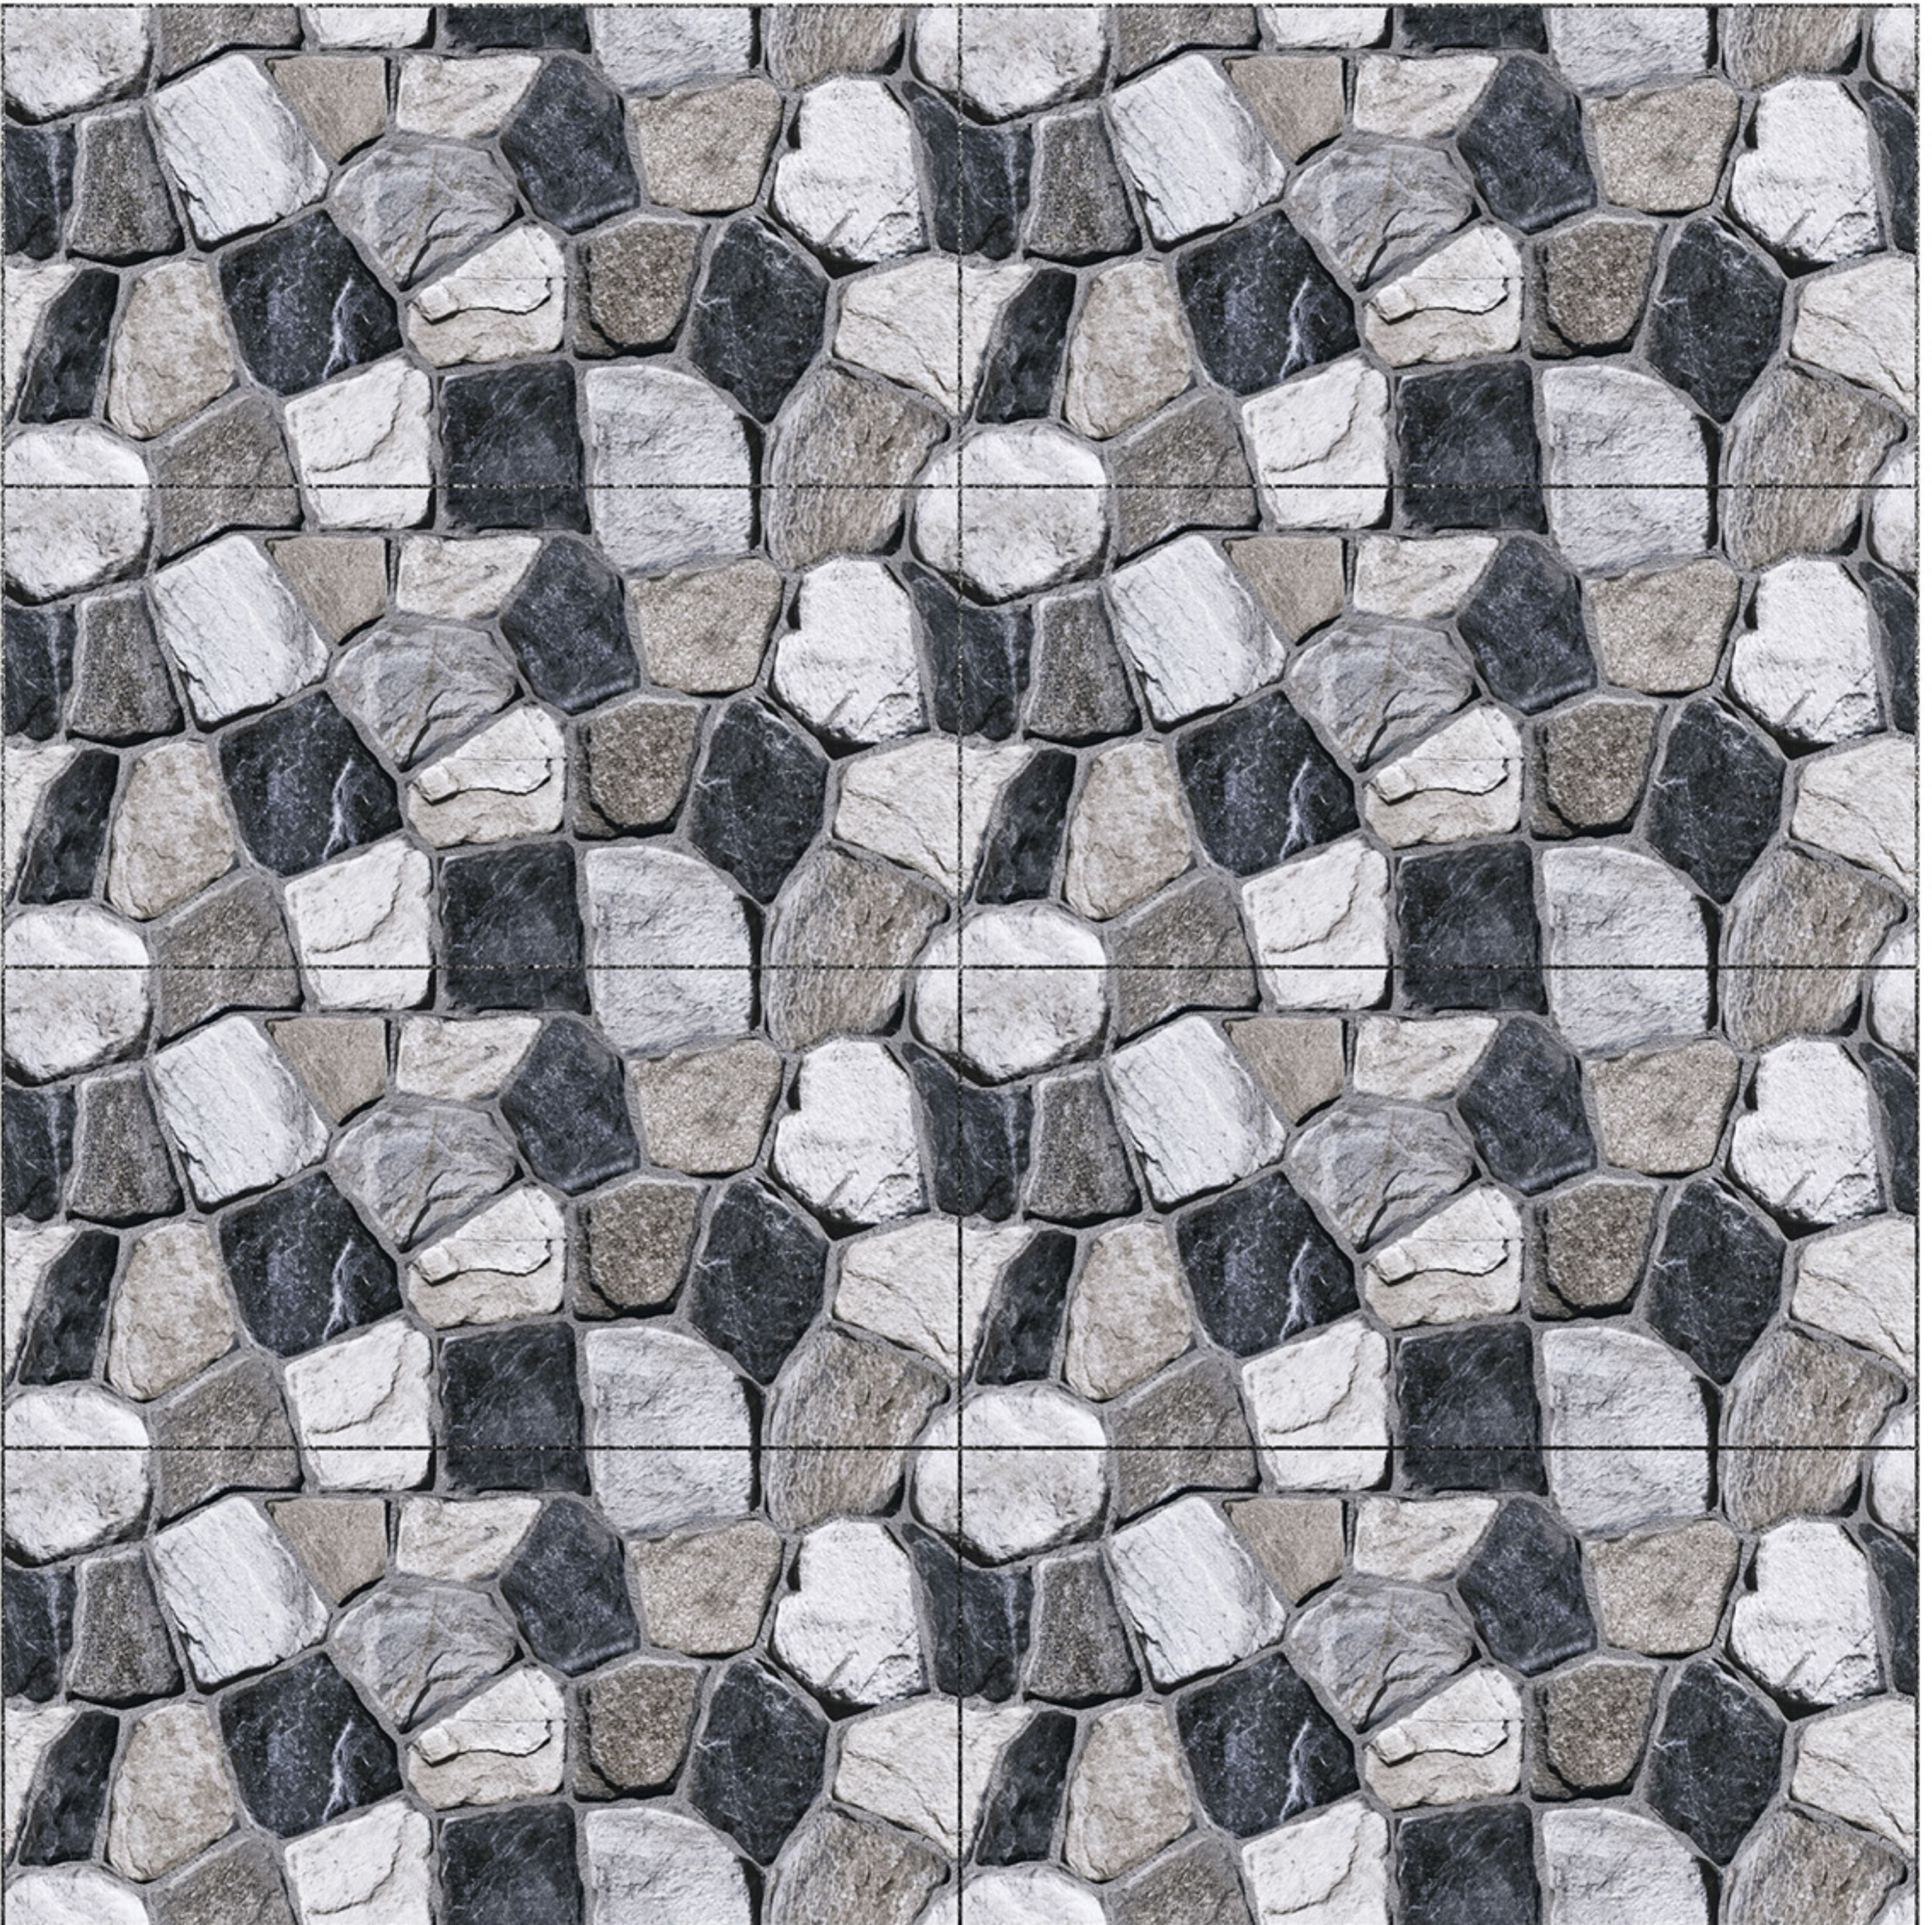

MATT
Elevation
Wall Tiles
Collection

HM-11821

Heat Resistance

100 % Waterproof

Durable

Resistance to Frost

12''x24''
300 x 600 mm