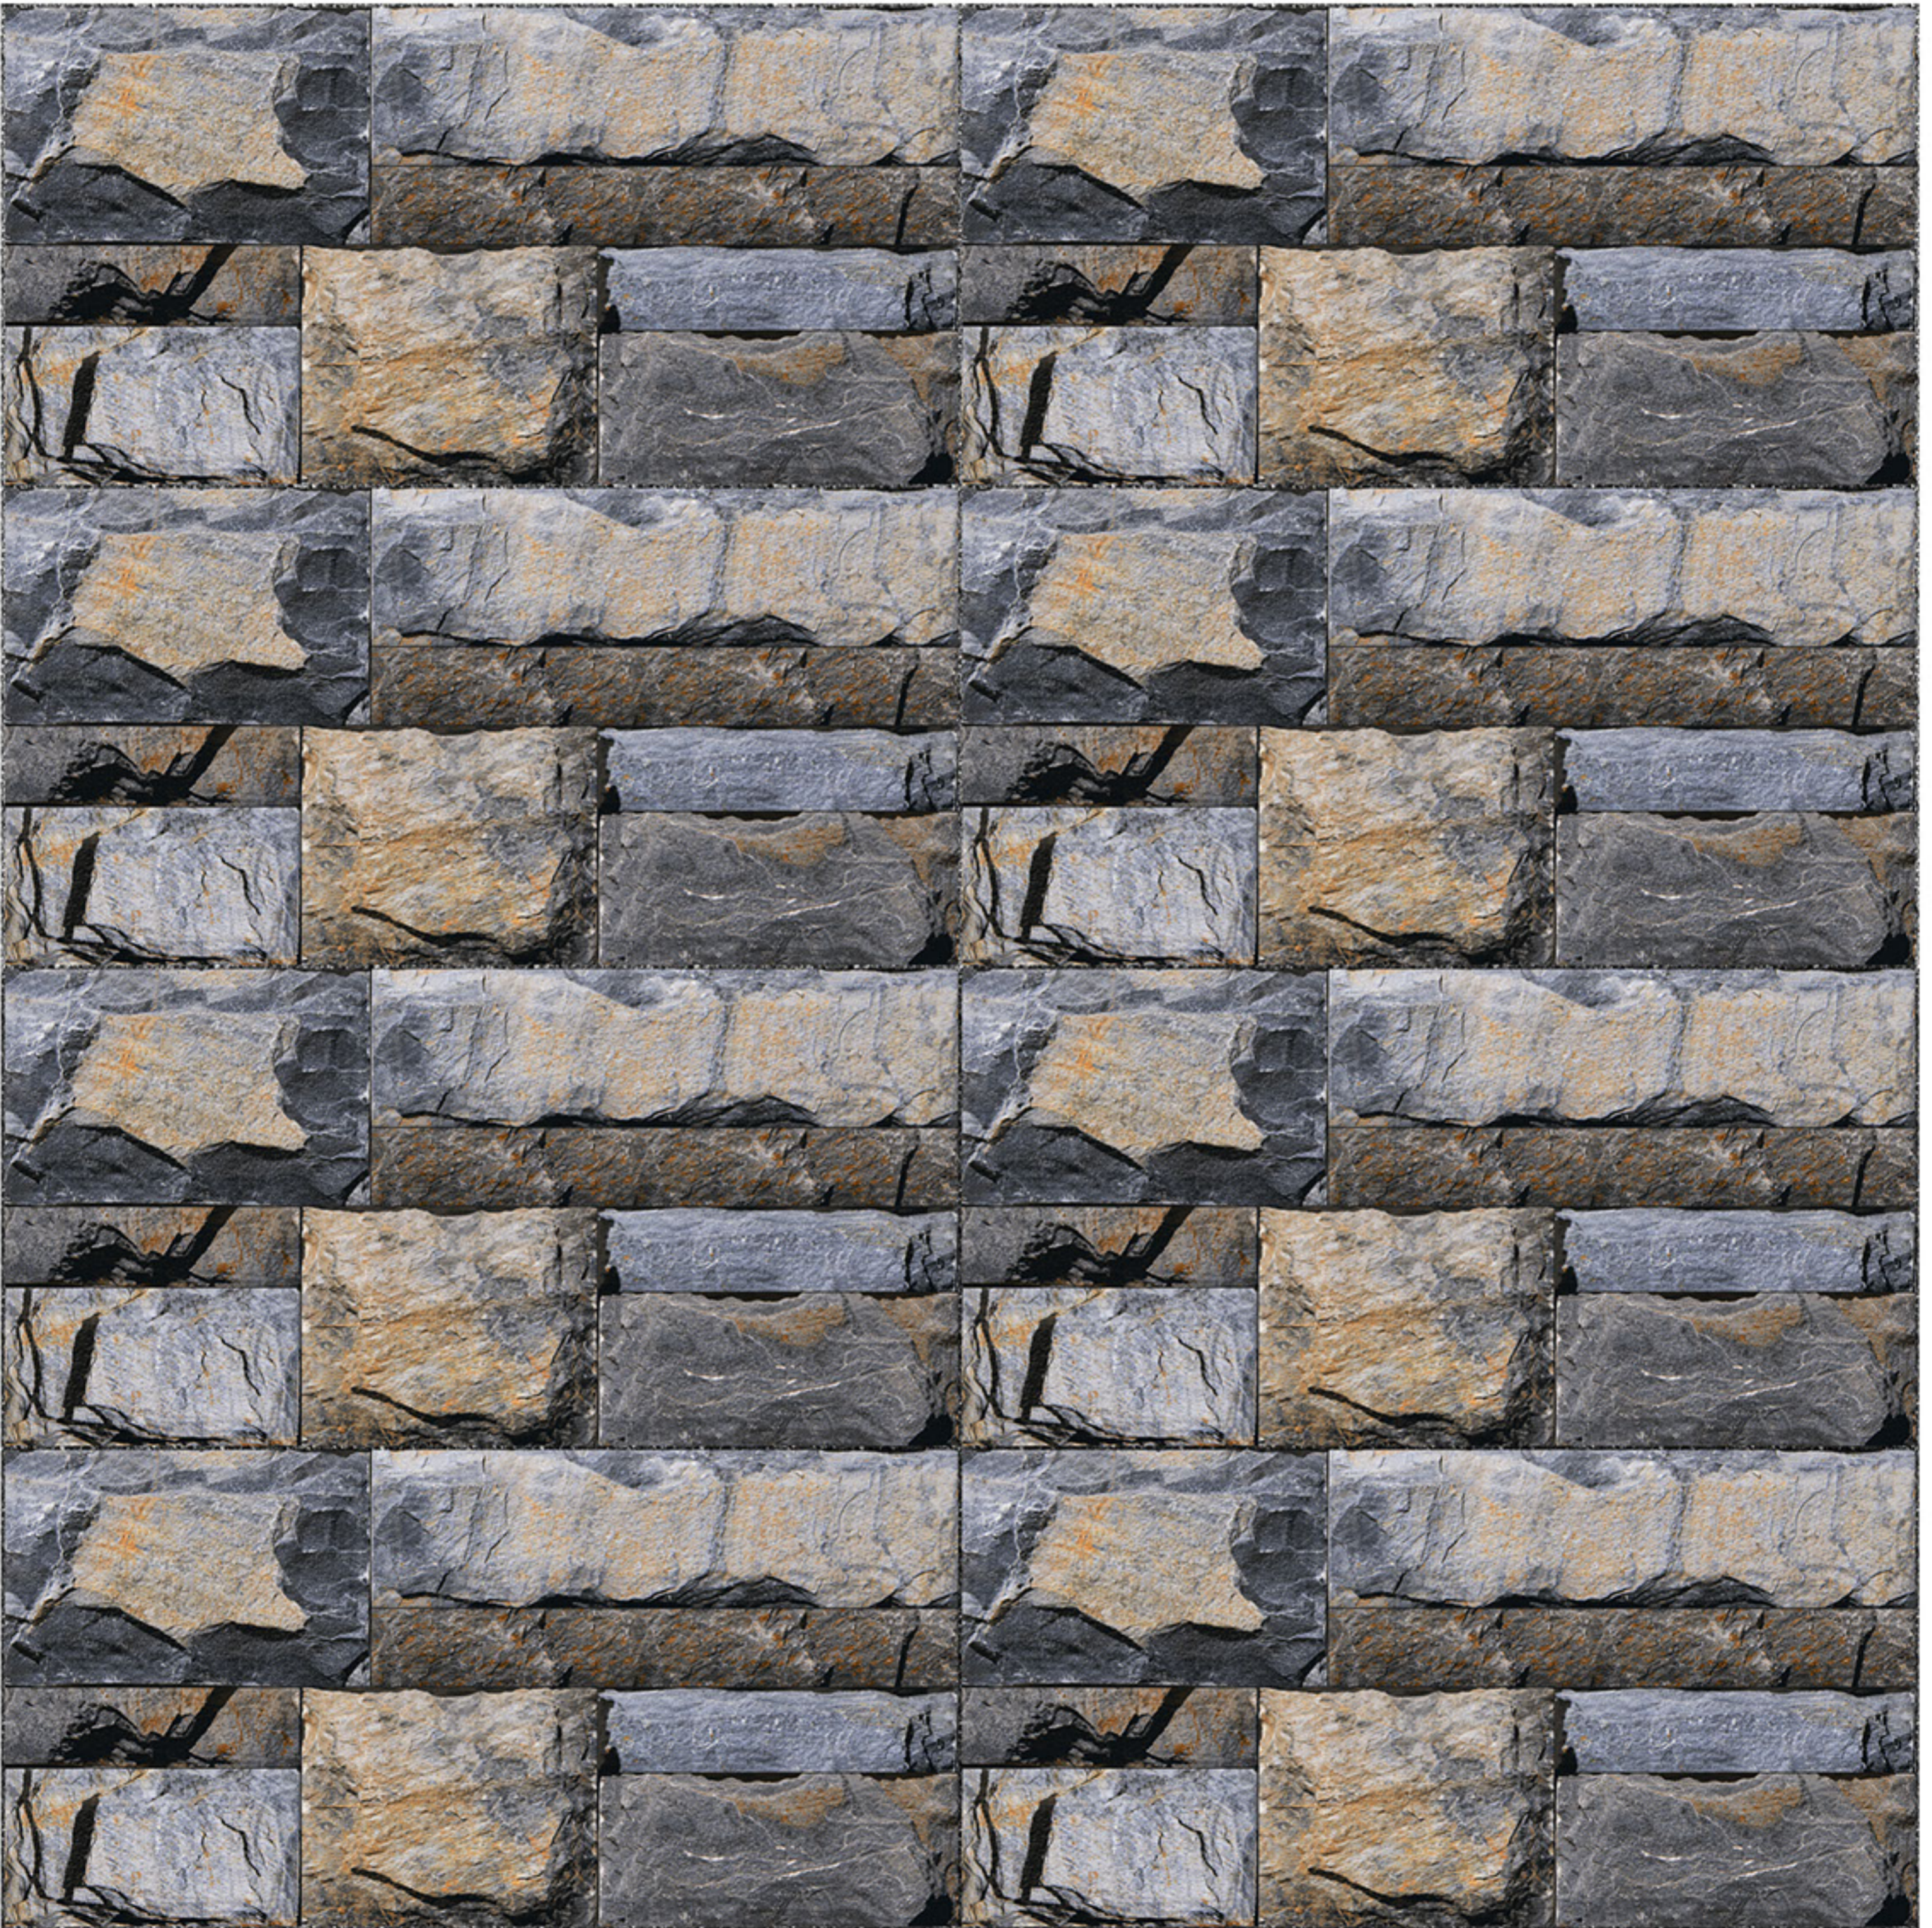

MATT
Elevation
Wall Tiles
Collection

HM-11811

Heat Resistance

100 % Waterproof

Durable

Resistance to Frost

12'' x 24''
300 x 600 mm