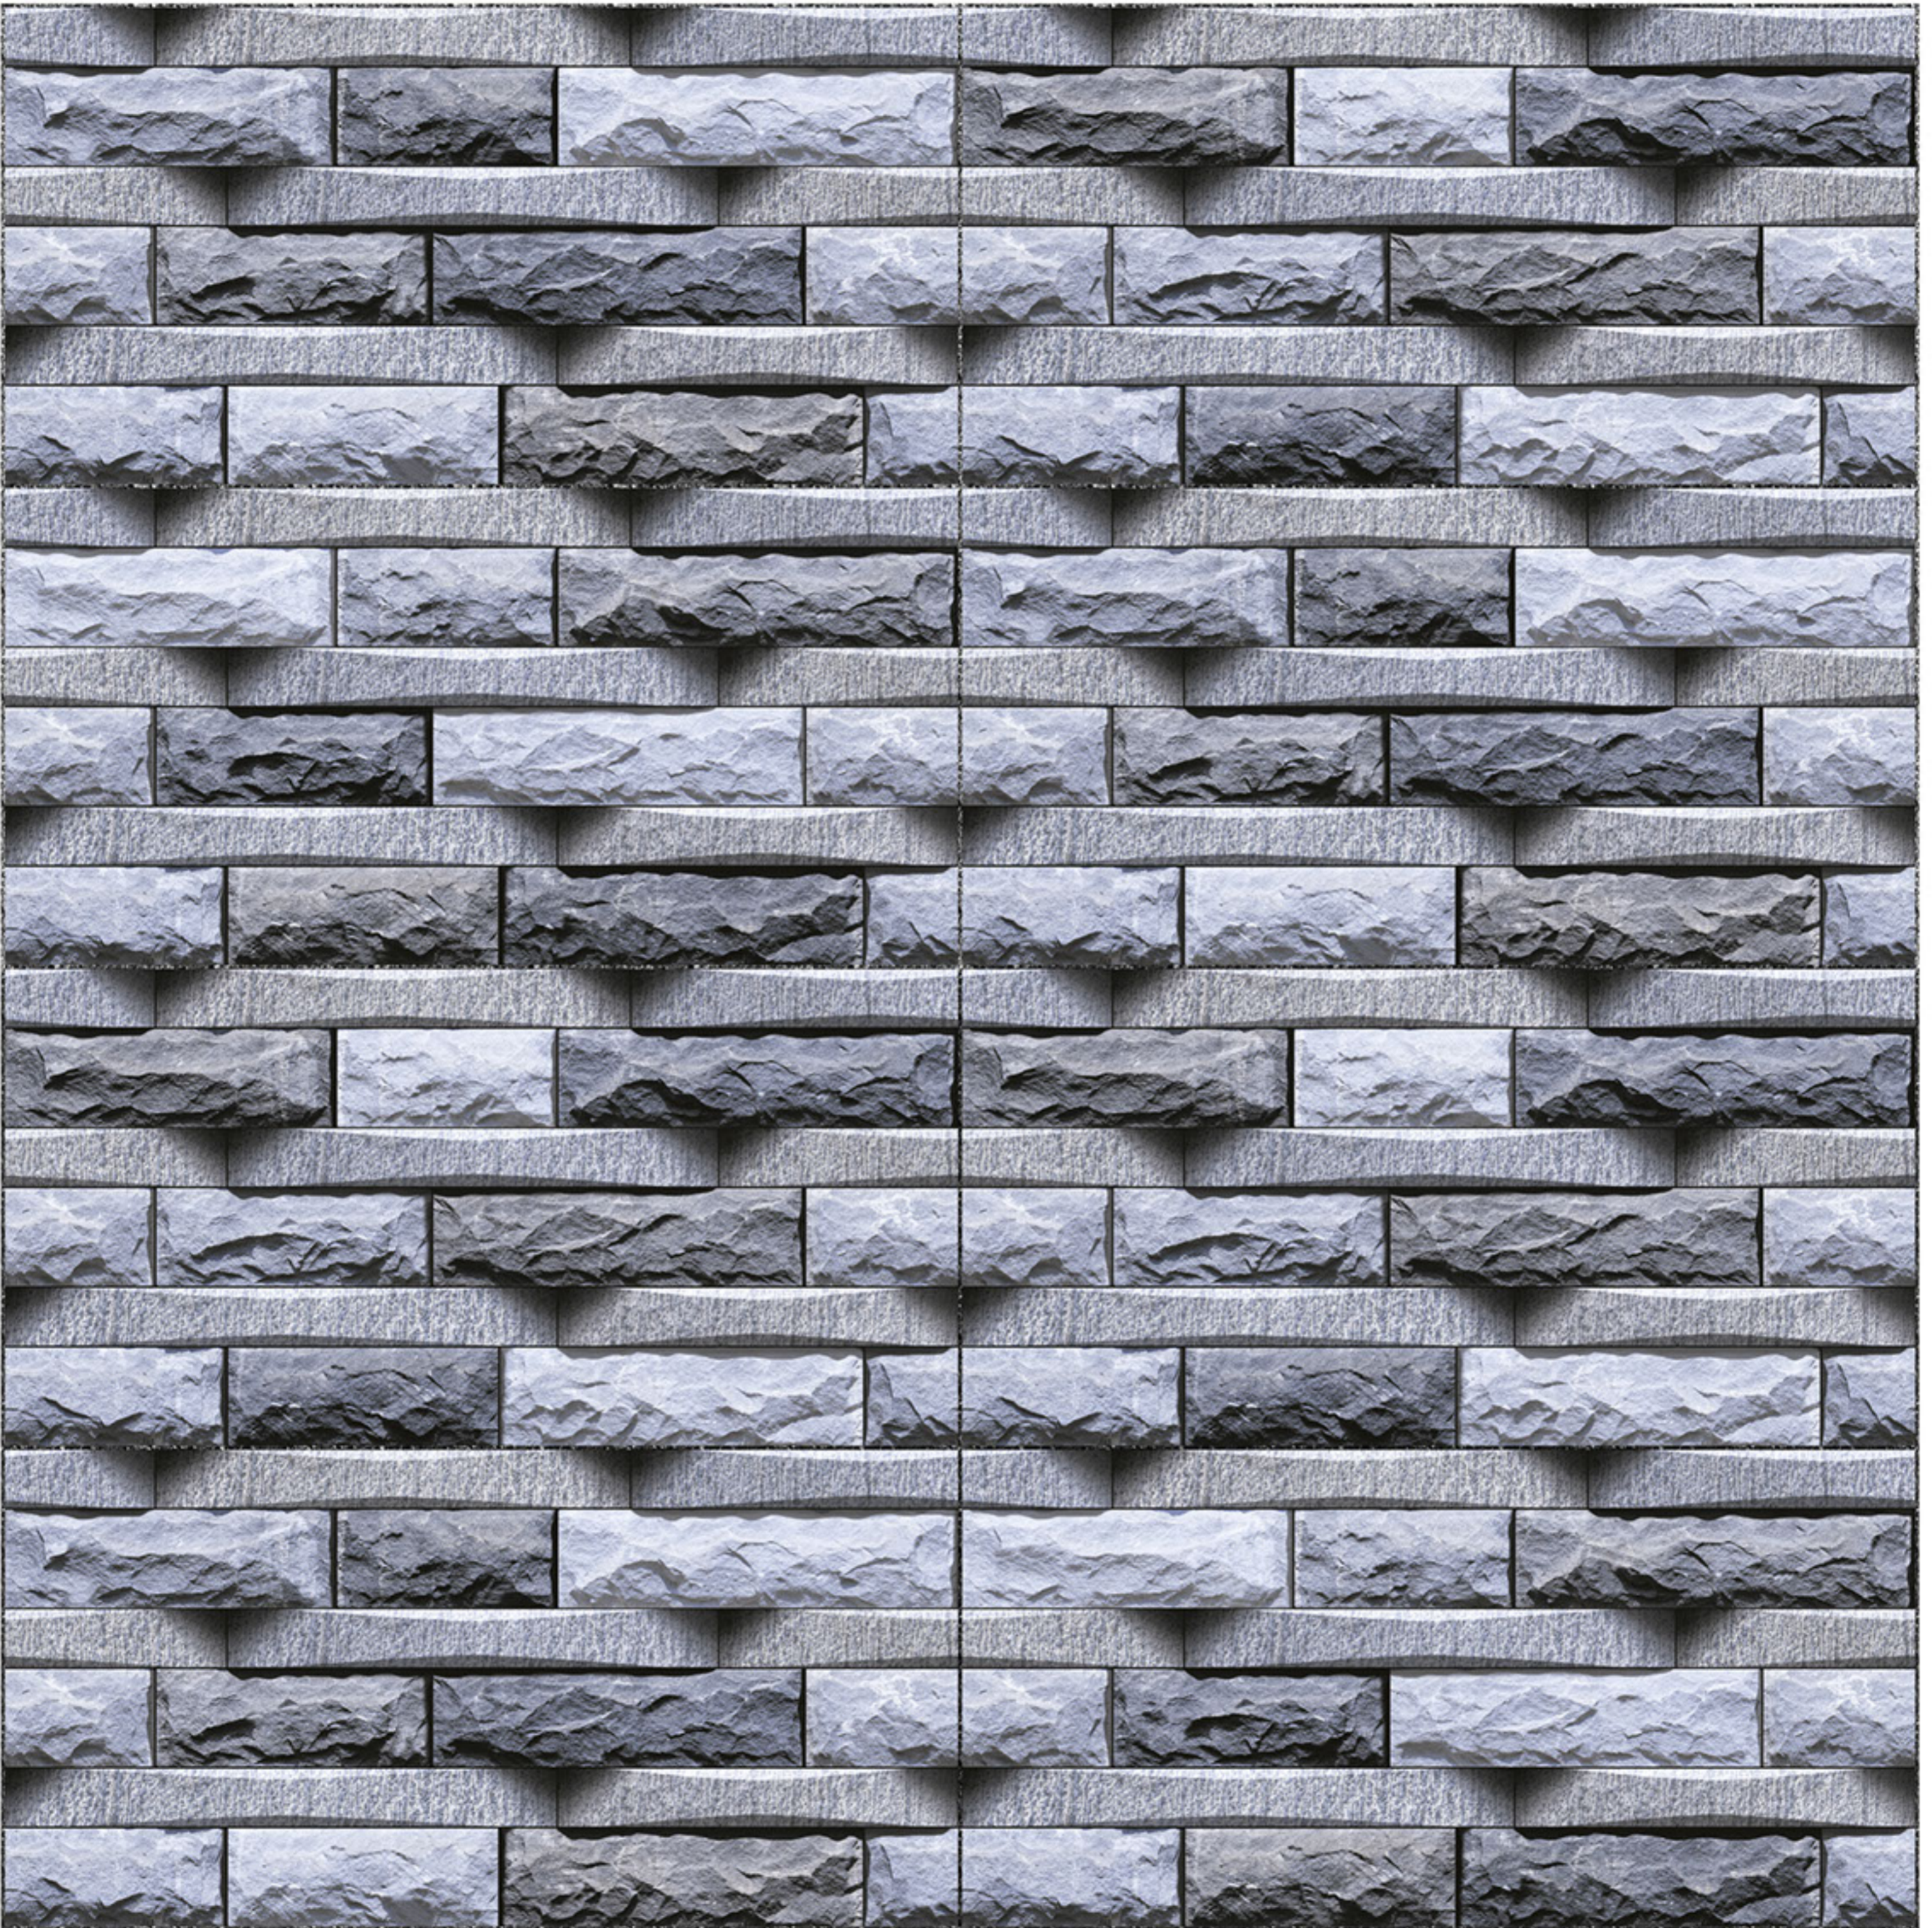

MATT
Elevation
Wall Tiles
Collection

HM-11805

Heat Resistance

100 % Waterproof

Durable

Resistance to Frost

12" x 24"
300 x 600 mm

MATT
Elevation
Wall Tiles
Collection