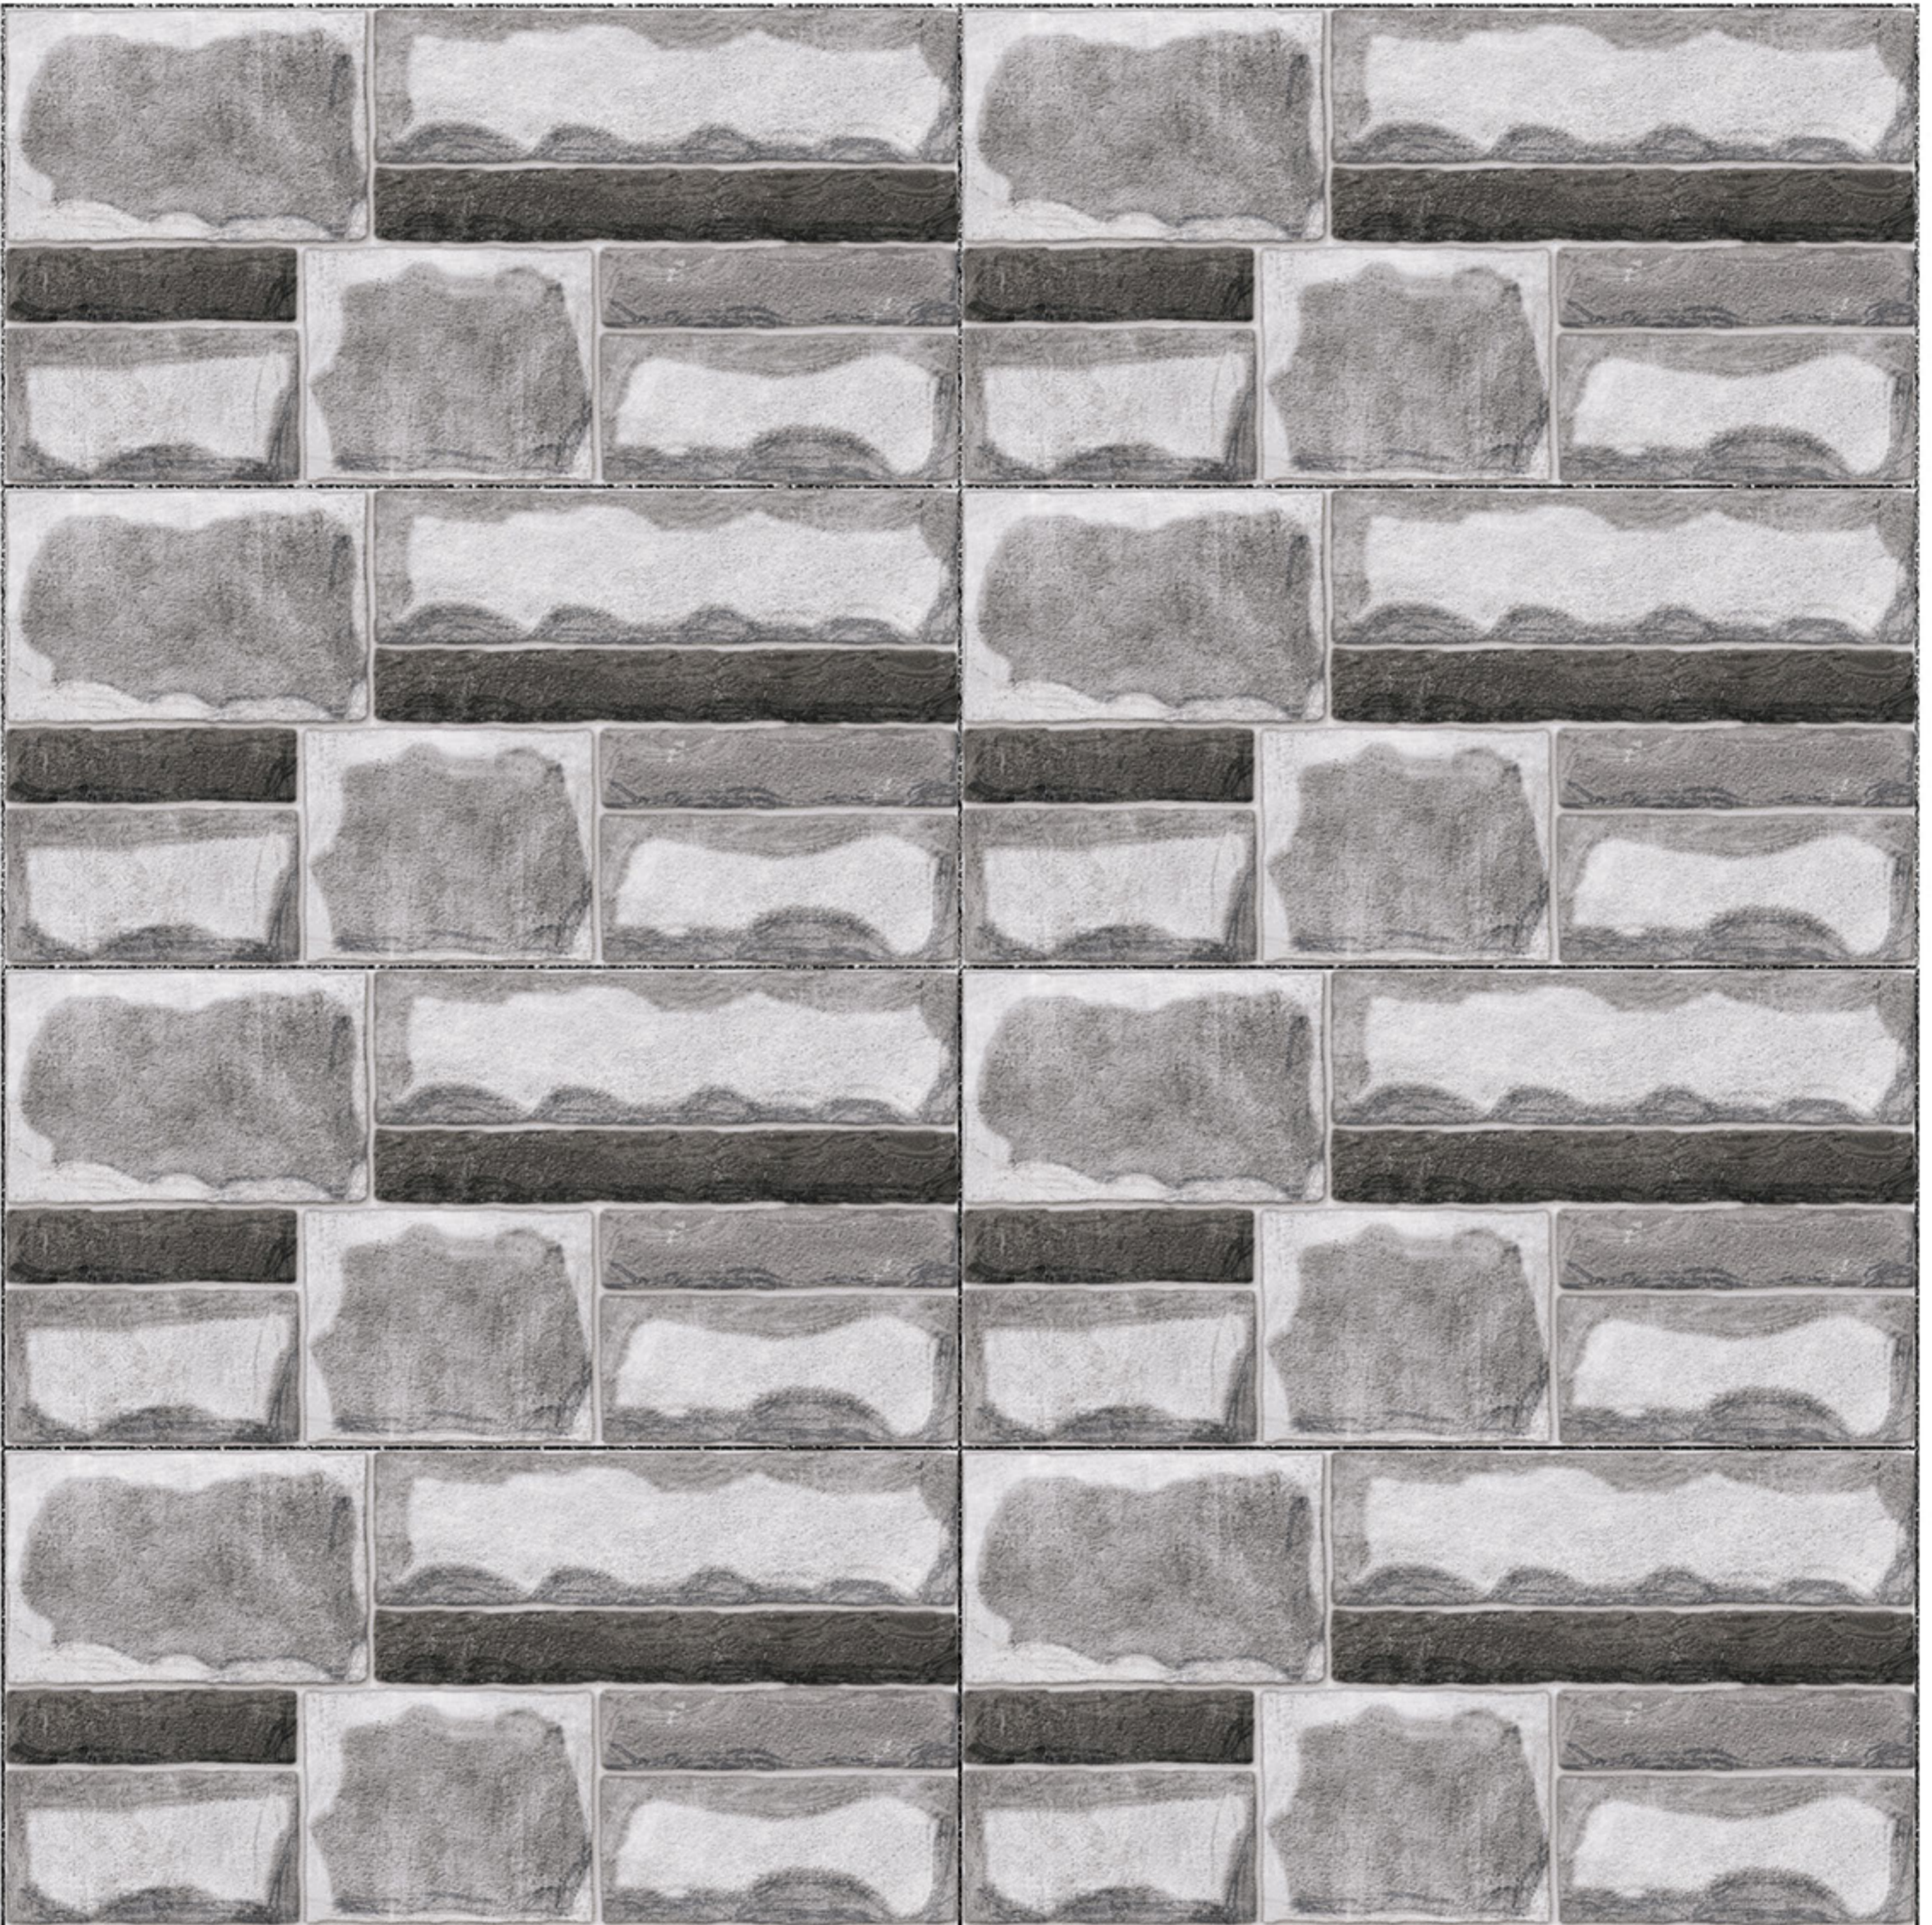

Heat Resistance

100 % Waterproof

Durable

Resistance to Frost

12''x24''
300 x 600 mm

MATT Elevation Wall Tiles Collection

HM-11816

Heat Resistance